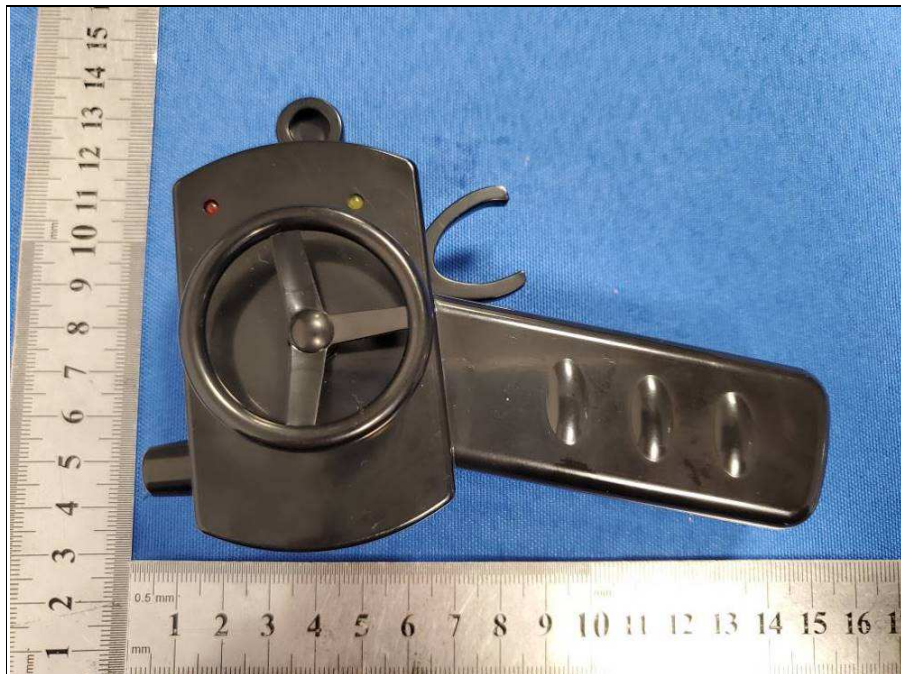

BUREAU
VERITAS

Reference No.:2402WDG0031

PHOTOGRAPHS OF THE EUT

**BUREAU
VERITAS**

Reference No.:2402WDG0031

**BUREAU
VERITAS**

Reference No.:2402WDG0031