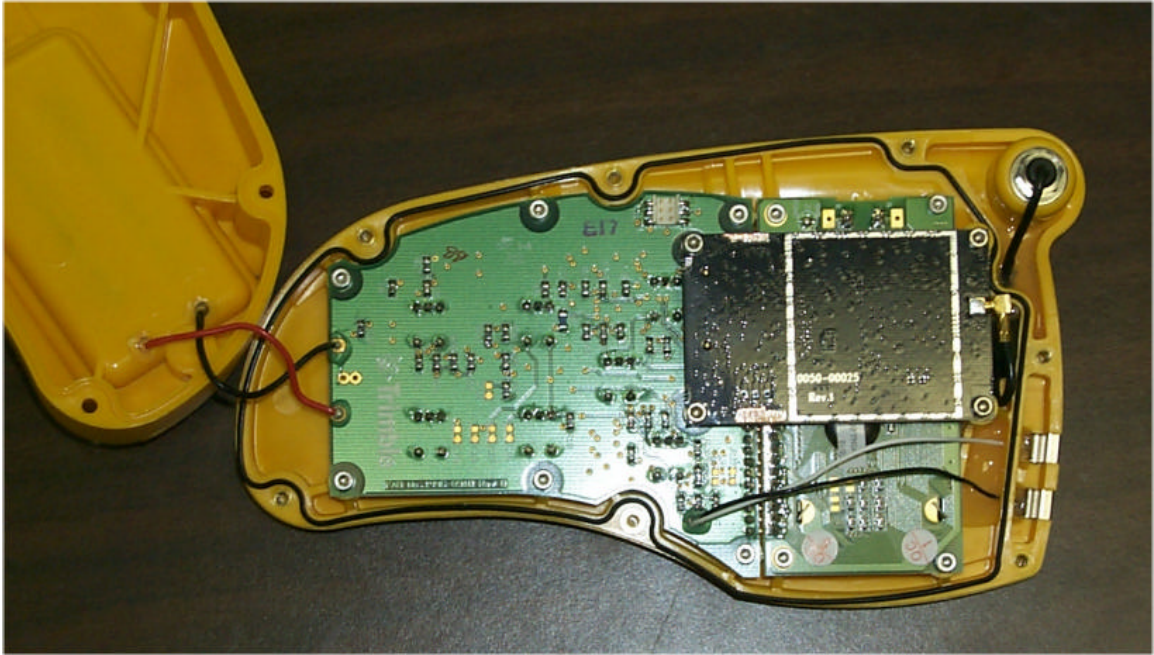

GL722 SWITCHPANEL SIDE

GL722 HANDLE SIDE

GL722 BULKHEAD SIDE

GL722 LABEL SIDE

GL722 TOP VIEW

GL722 BOTTOM VIEW

GL722 INSIDE

GL722 INSIDE

GL722 INSIDE

RC703 FRONT

RC703 BACK/LABEL

1446-8900 BACK WITH RADIO

1446-8900 BACK WITHOUT RADIO