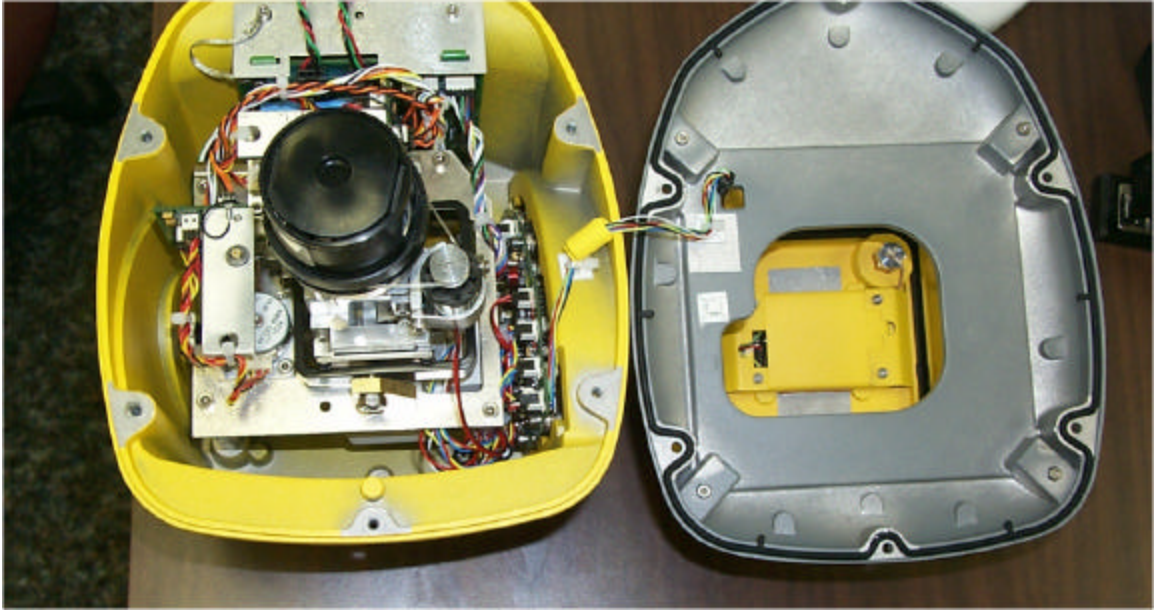

GL722 SWITCHPANEL SIDE

GL722 HANDLE SIDE

GL722 BULKHEAD SIDE

GL722 LABEL SIDE

GL722 TOP VIEW

GL722 BOTTOM VIEW

GL722 INSIDE

GL722 INSIDE

GL722 INSIDE

RC703 FRONT

RC703 BACK/LABEL

1446-8900 BACK WITH RADIO

1446-8900 BACK WITHOUT RADIO