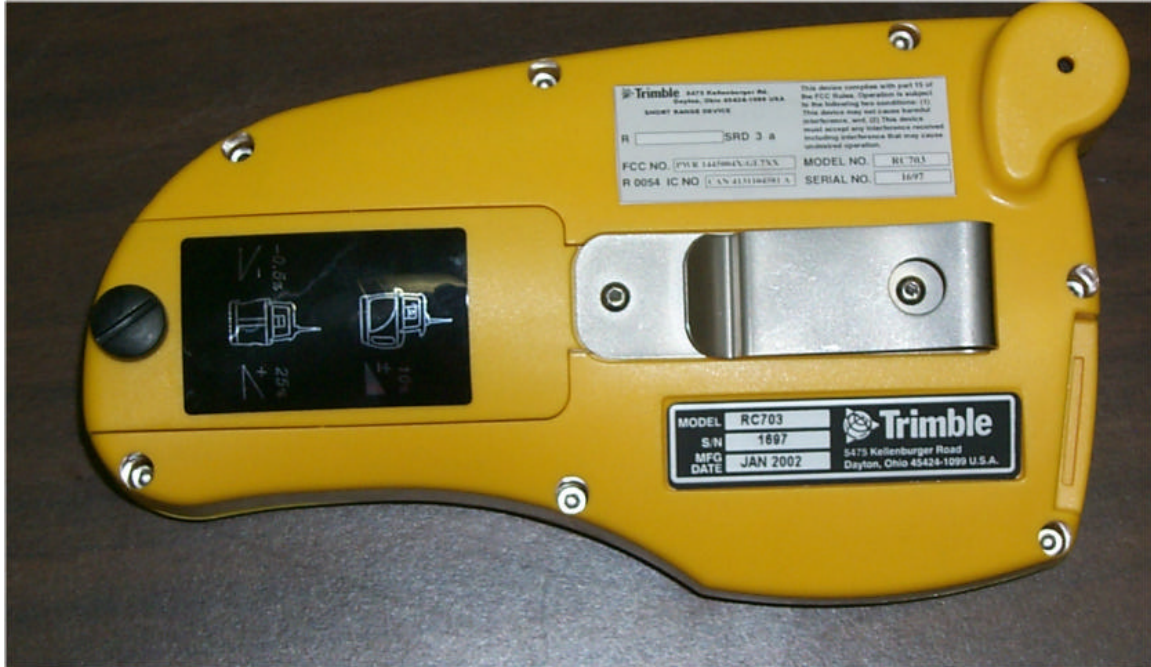

GL722 SWITCHPANEL SIDE

GL722 HANDLE SIDE

GL722 BULKHEAD SIDE

GL722 LABEL SIDE

GL722 TOP VIEW

GL722 BOTTOM VIEW

GL722 INSIDE

GL722 INSIDE

GL722 INSIDE

RC703 FRONT

RC703 BACK/LABEL

1446-8900 BACK WITH RADIO

1446-8900 BACK WITHOUT RADIO