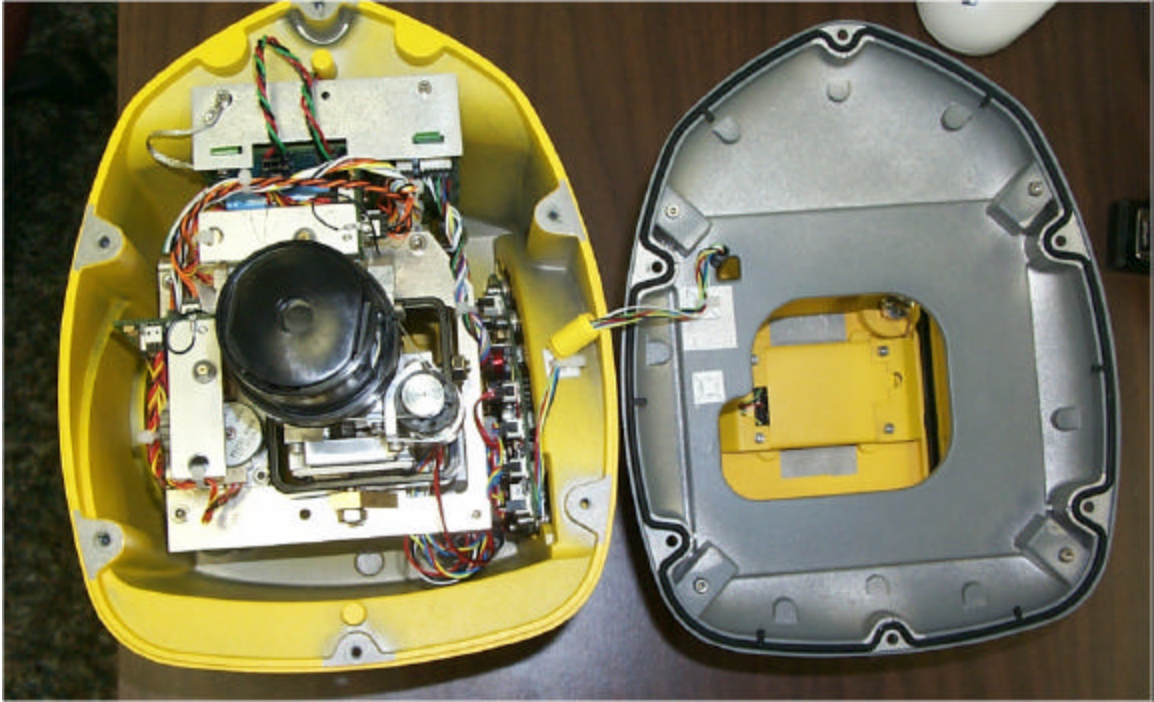

GL722 SWITCHPANEL SIDE

GL722 HANDLE SIDE

GL722 BULKHEAD SIDE

GL722 LABEL SIDE

GL722 TOP VIEW

GL722 BOTTOM VIEW

GL722 INSIDE

GL722 INSIDE

GL722 INSIDE

RC703 FRONT

RC703 BACK/LABEL

1446-8900 BACK WITH RADIO

1446-8900 BACK WITHOUT RADIO