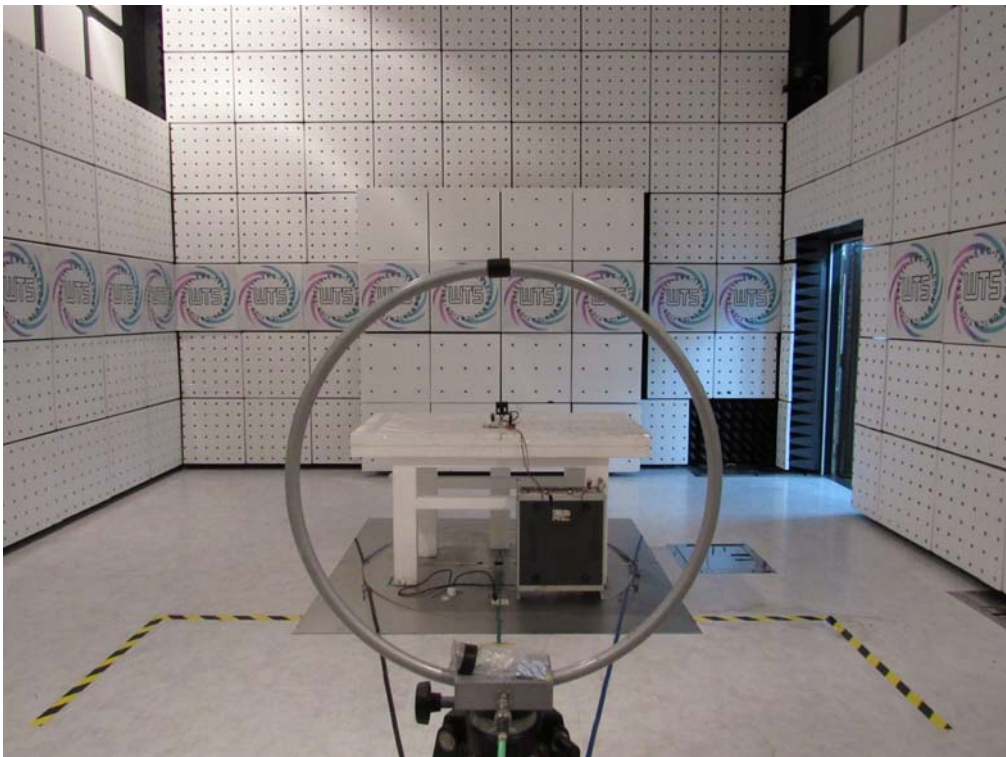

Registration number: W6M21811-18636-FCC  
FCC ID: PWQR1352B  
Set Up Photo of Radiated Emission  
EMI

Registration number: W6M21811-18636-FCC

FCC ID: PWQR1352B

RF

Below 30 MHz