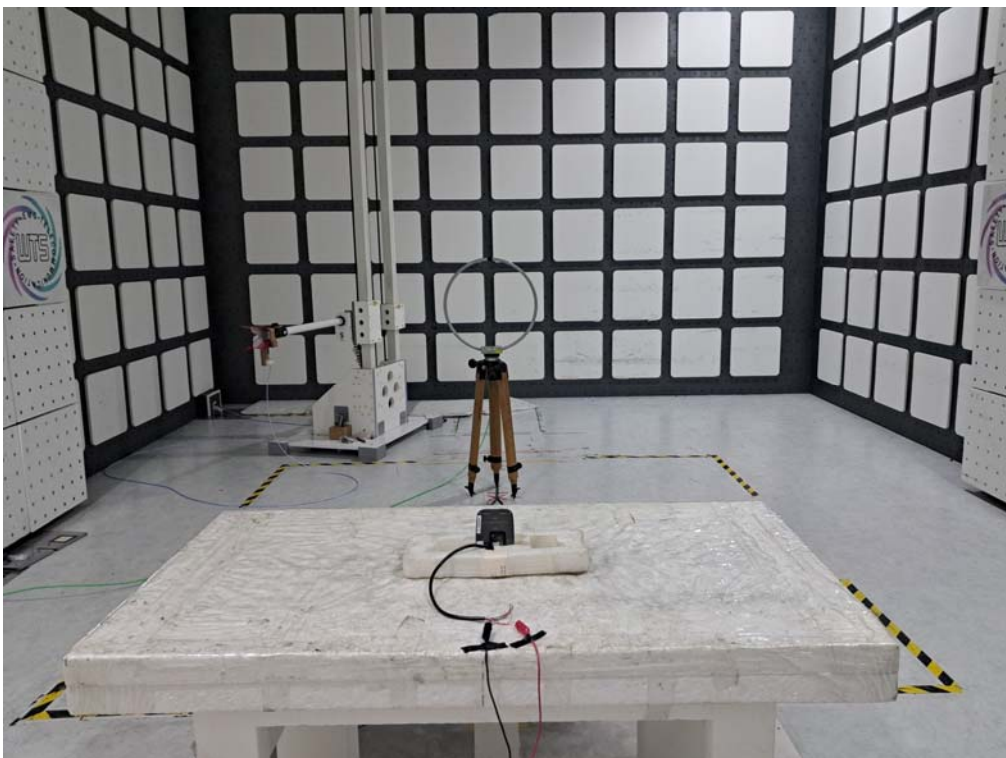

Worldwide Testing Services(Taiwan) Co., Ltd.

Registration number: W6M22207-21992-FCC
FCC ID: PWQ-GV-RKV1355