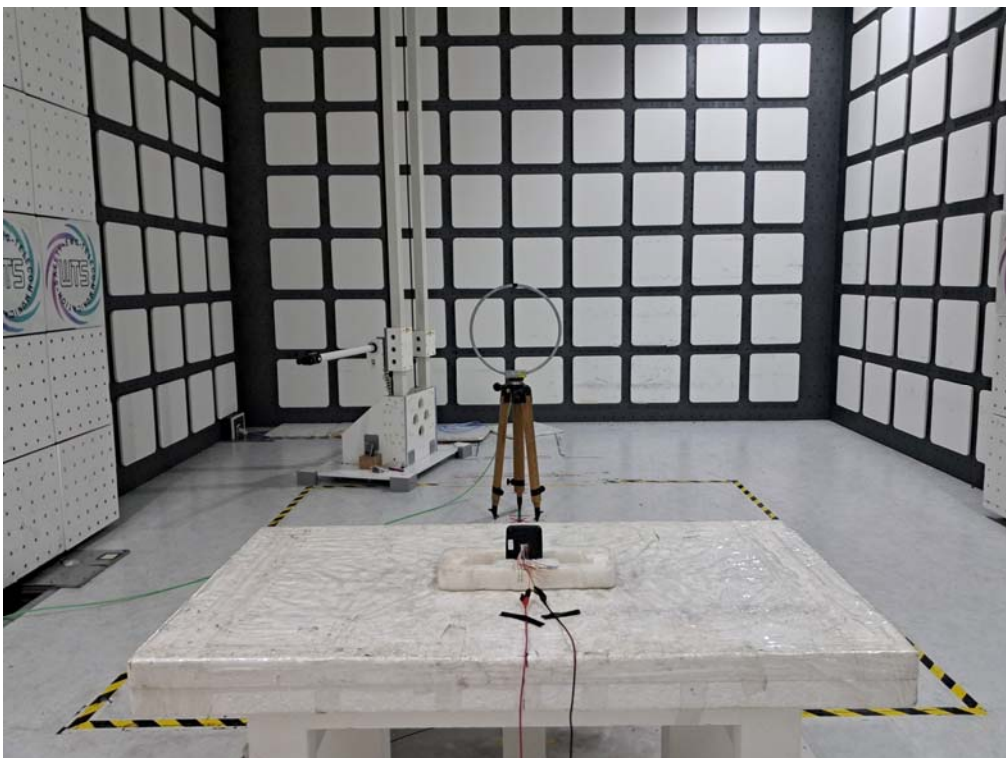

Worldwide Testing Services(Taiwan) Co., Ltd.

Registration number: W6M22207-21991-FCC
FCC ID: PWQ-GV-RKR1355