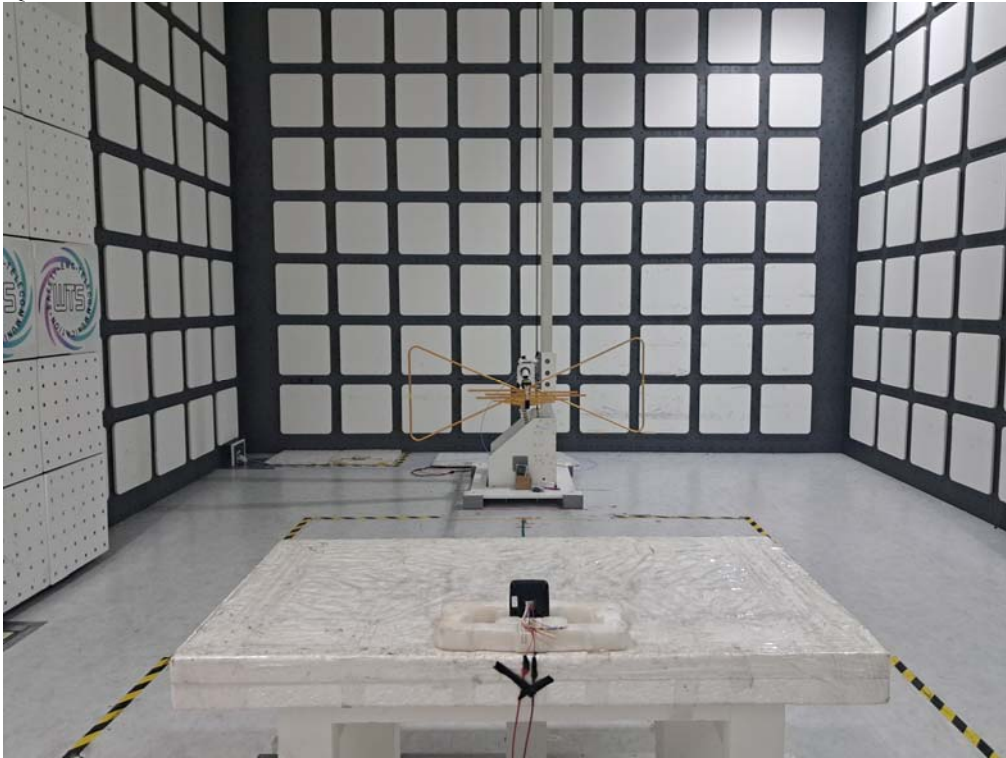

Registration number: W6M22207-21991-FCC

FCC ID: PWQ-GV-RKR1355

Set Up Photo of Radiated Emission

EMI

Registration number: W6M22207-21991-FCC
FCC ID: PWQ-GV-RKR1355

RF
Below 30 MHz

Worldwide Testing Services(Taiwan) Co., Ltd.