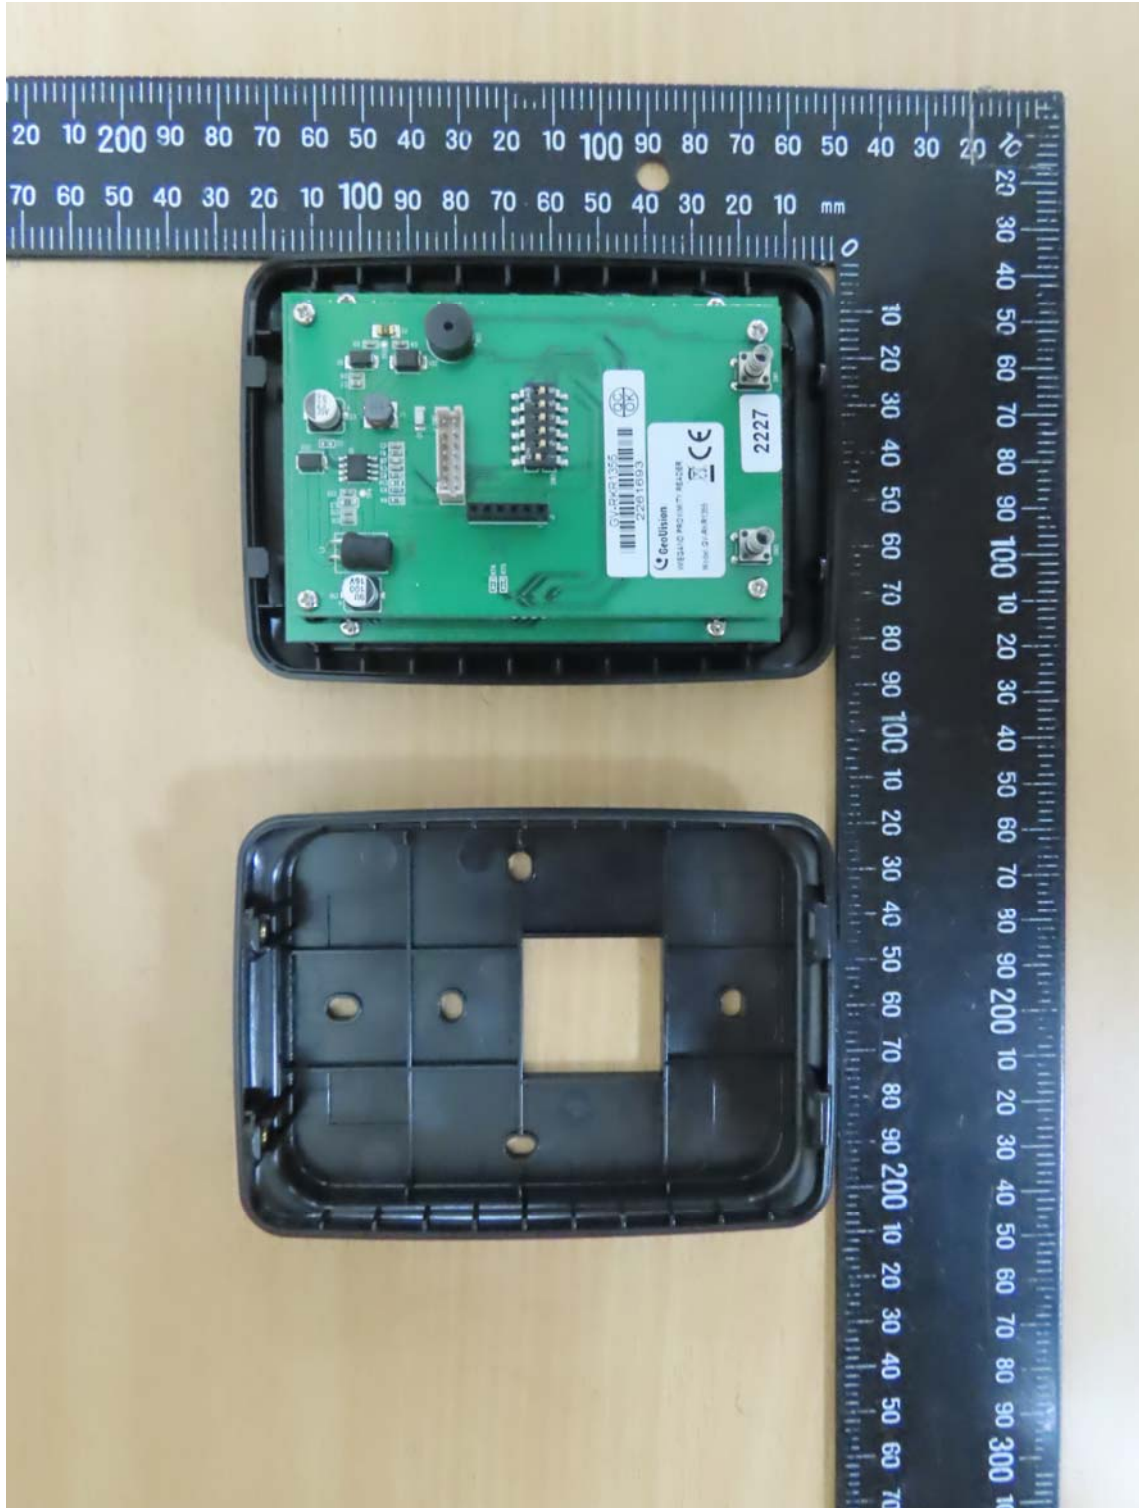

Registration number: W6M22207-21991-FCC

FCC ID: PWQ-GV-RKR1355

Internal Photos

Registration number: W6M22207-21991-FCC
FCC ID: PWQ-GV-RKR1355

Registration number: W6M22207-21991-FCC
FCC ID: PWQ-GV-RKR1355

Registration number: W6M22207-21991-FCC
FCC ID: PWQ-GV-RKR1355

Registration number: W6M22207-21991-FCC
FCC ID: PWQ-GV-RKR1355

Registration number: W6M22207-21991-FCC
FCC ID: PWQ-GV-RKR1355

Worldwide Testing Services(Taiwan) Co., Ltd.