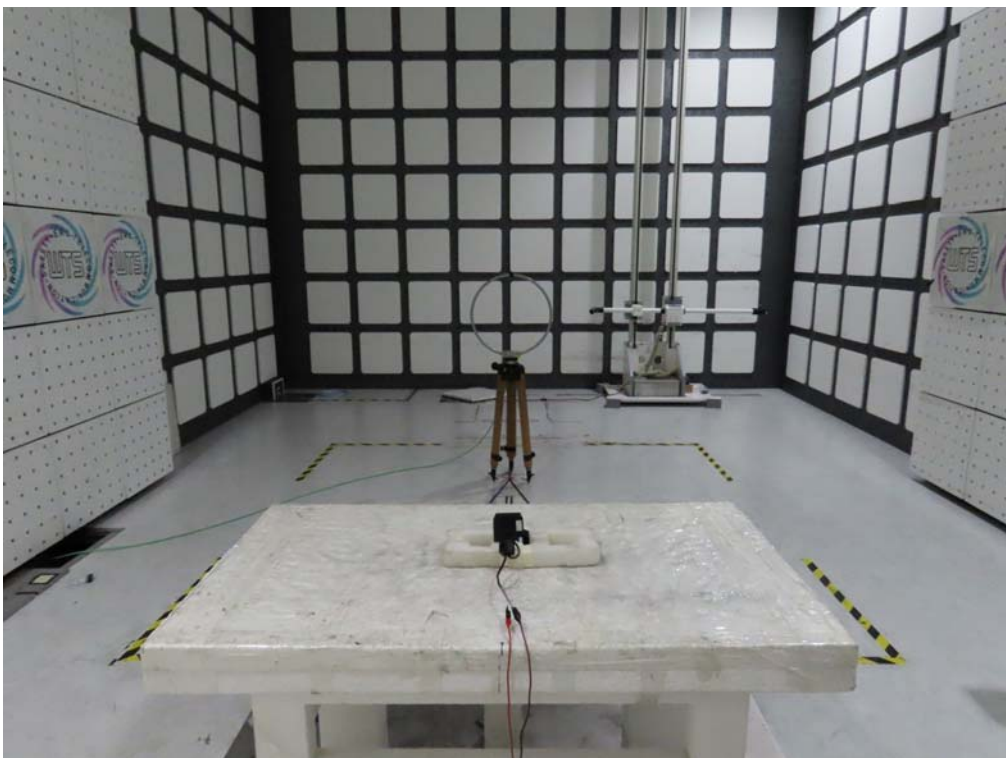

Worldwide Testing Services(Taiwan) Co., Ltd.

Registration number: W6M22207-21990-FCC
FCC ID: PWQ-GV-RK1355