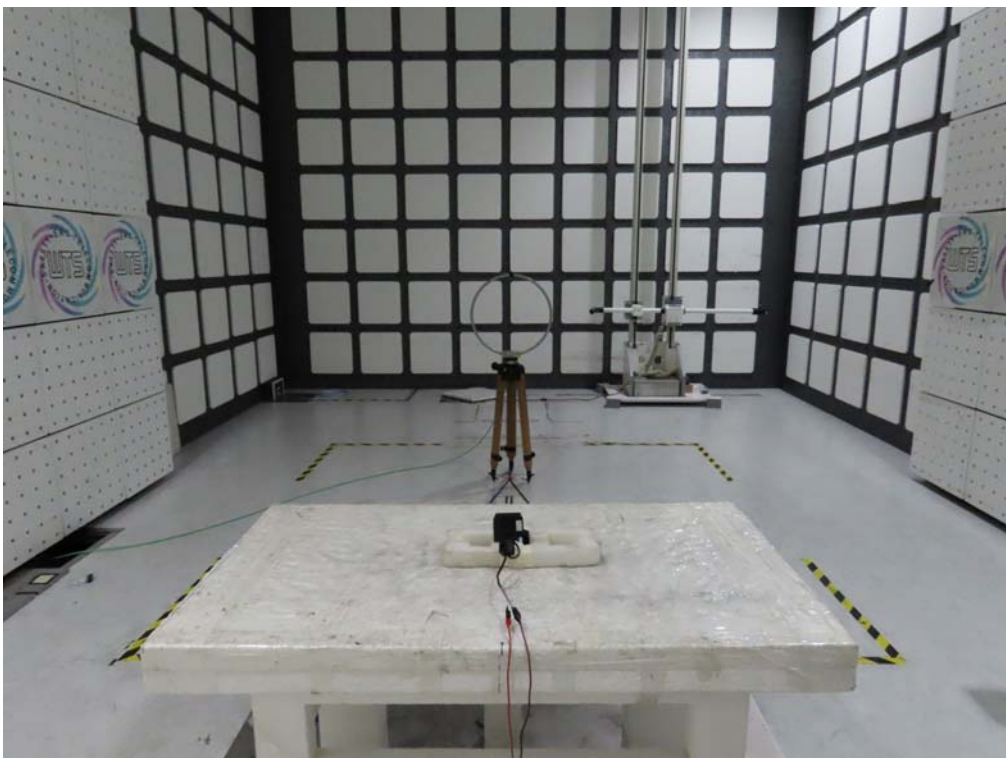

Registration number: W6M22207-21993-FCC  
FCC ID: PWQ-GV-DFK1355  
**Set Up Photo of Radiated Emission  
EMI**

Registration number: W6M22207-21993-FCC  
FCC ID: PWQ-GV-DFK1355

RF  
Below 30 MHz

Registration number: W6M22207-21993-FCC  
FCC ID: PWQ-GV-DFK1355