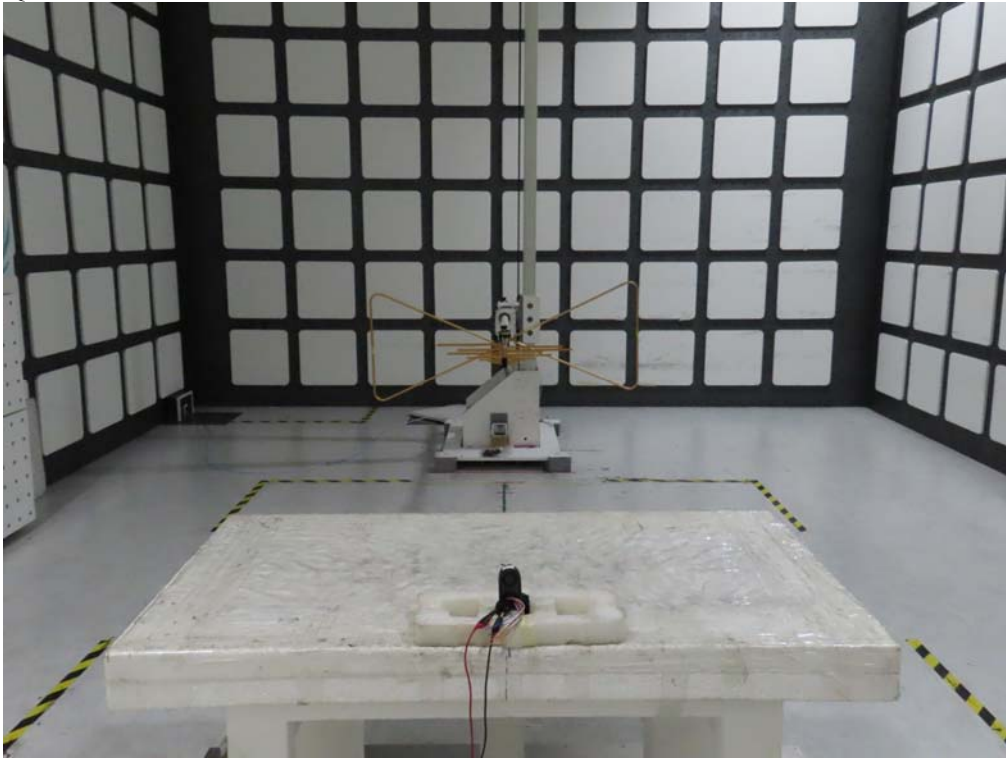

Registration number: W6M22207-21993-FCC  
FCC ID: PWQ-GV-DFK1355  
**Set Up Photo of Radiated Emission  
EMI**

Registration number: W6M22207-21993-FCC  
FCC ID: PWQ-GV-DFK1355

RF  
Below 30 MHz

Registration number: W6M22207-21993-FCC  
FCC ID: PWQ-GV-DFK1355