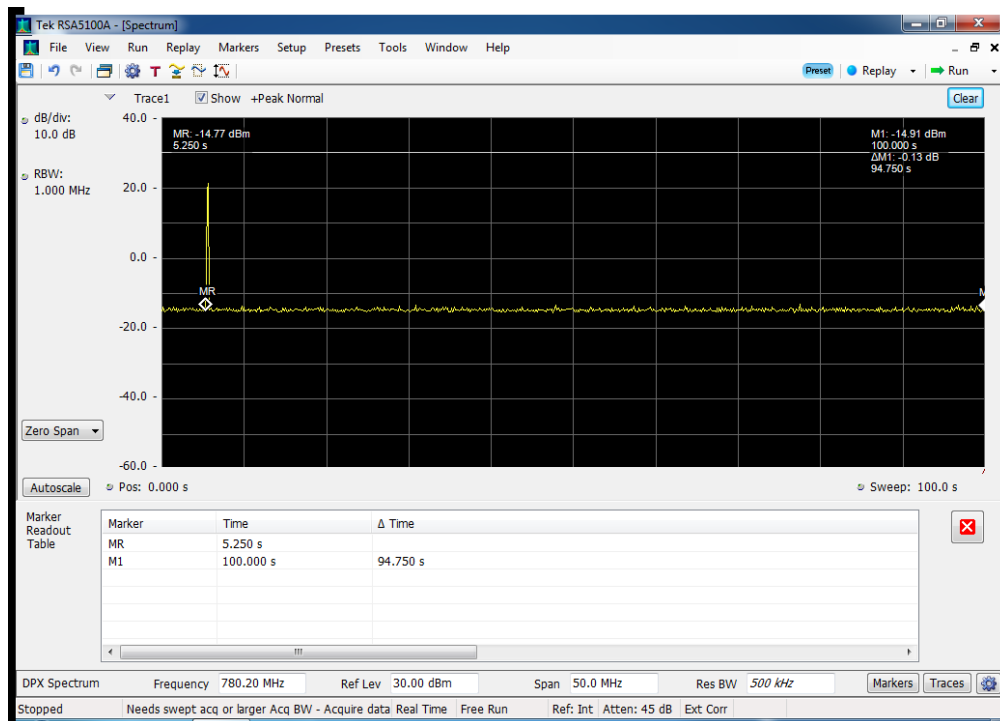

Detection Time_B5 DL_869 - 894 MHz_p2040009

Detection Time_B5 UL_824 - 849 MHz_p2040009

Restart Time_B12 DL_728 - 746 MHz_p2040009_greater than 90 sec

Restart Time_B12 UL_698 - 716 MHz_p2040009_greater than 90 sec

Restart Time_B13 DL_746 - 757 MHz_p2040009_greater than 90 sec

Restart Time_B13 UL_776 - 787 MHz_p2040009_greater than 90 sec

Restart Time_B2 DL_1930 - 1995 MHz_p2040009_greater than 90 sec

Restart Time_B2 UL_1850 - 1915 MHz_p2040009_greater than 90 sec

Restart Time_B4 DL_2110 - 2155 MHz_p2040009_greater than 90 sec

Restart Time_B4 UL_1710 - 1755 MHz_p2040009_greater than 90 sec

Restart Time_B5 DL_869 - 894 MHz_p2040009_greater than 90 sec

Restart Time_B5 UL_824 - 849 MHz_p2040009_greater than 90 sec