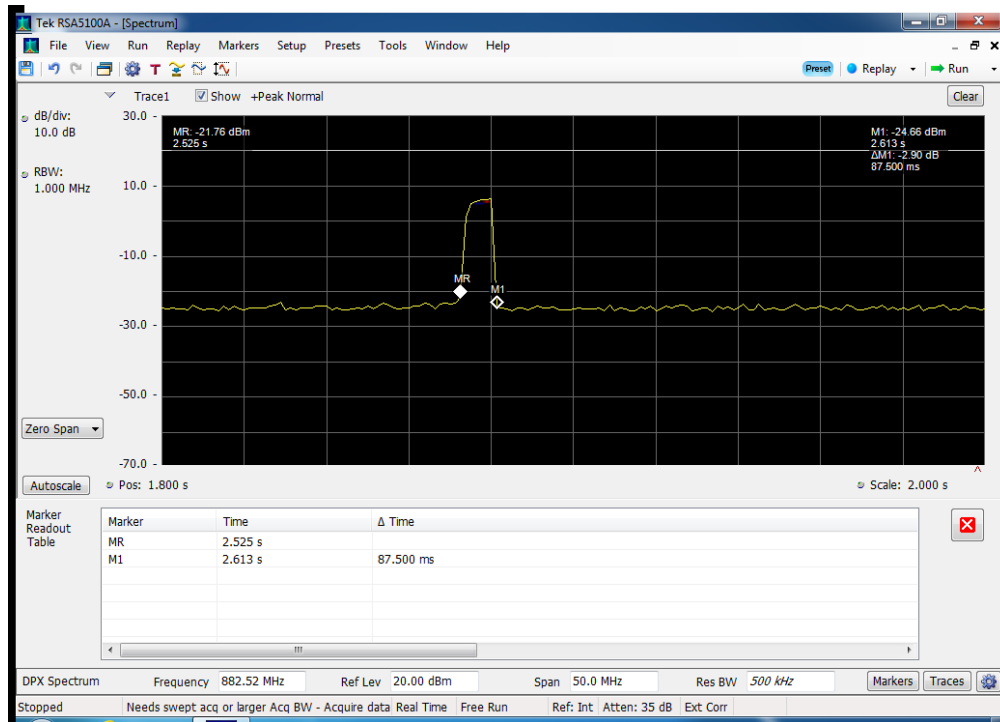

Detection Time_B13 UL_776 - 787 MHz_p2040009

Detection Time_B2 DL_1930 - 1995 MHz_p2040009

Detection Time_B2 UL_1710 - 1755 MHz_p2040009

Detection Time_B4 DL_2110 - 2155 MHz_p2040009

Detection Time_B4 UL_1850 - 1915 MHz_p2040009

Detection Time_B5 DL_869 - 894 MHz_p2040009

Detection Time_B5 UL_824 - 849 MHz_p2040009

Restart Time_B12 DL_728 - 746 MHz_p2040009_greater than 90 sec

Restart Time_B12 UL_698 - 716 MHz_p2040009_greater than 90 sec