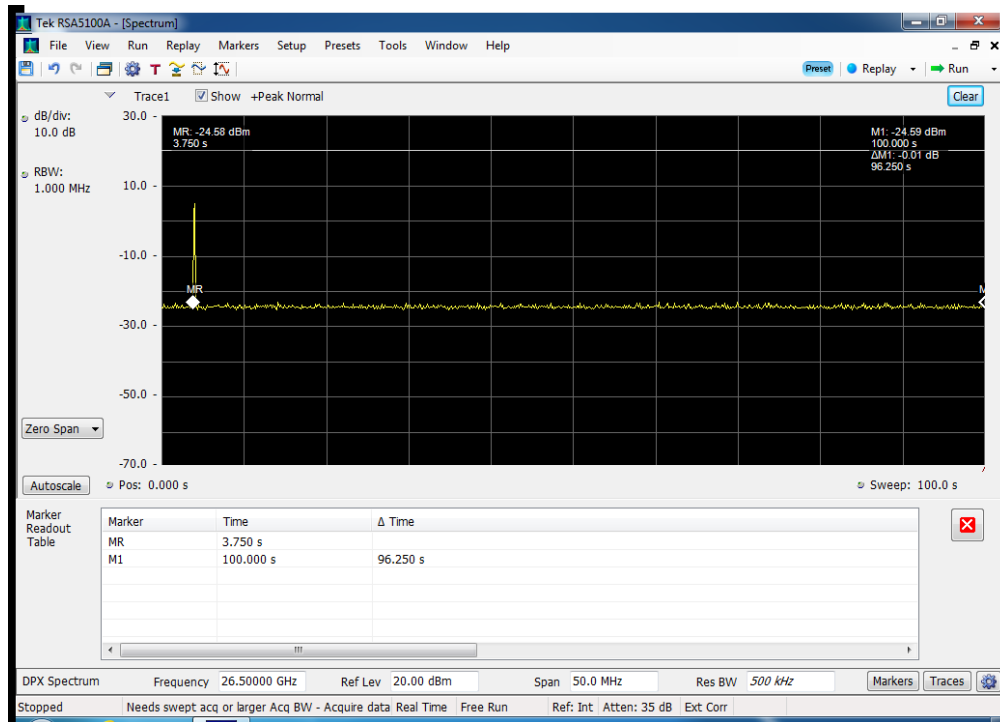

Detection Time_B13 UL_776 - 787 MHz_p2040009

Detection Time_B2 DL_1930 - 1995 MHz_p2040009

Detection Time_B2 UL_1710 - 1755 MHz_p2040009

Detection Time_B4 DL_2110 - 2155 MHz_p2040009

Detection Time_B4 UL_1850 - 1915 MHz_p2040009

Detection Time_B5 DL_869 - 894 MHz_p2040009

Detection Time_B5 UL_824 - 849 MHz_p2040009

Restart Time_B12 DL_728 - 746 MHz_p2040009_greater than 90 sec

Restart Time_B12 UL_698 - 716 MHz_p2040009_greater than 90 sec