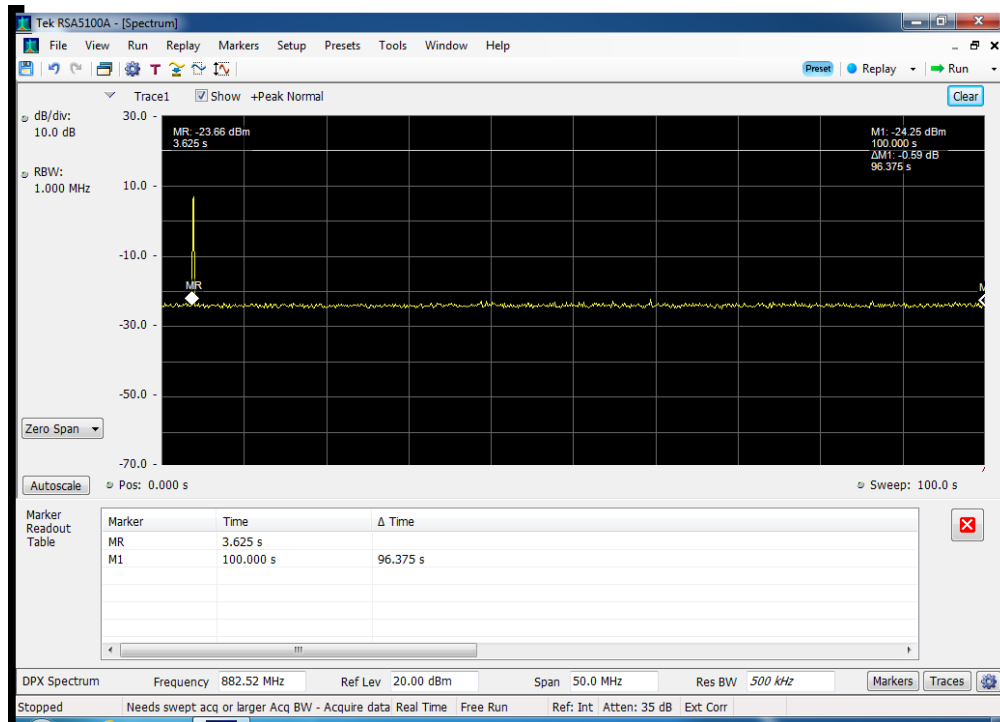

Restart Time_B13 DL_746 - 757 MHz_p2040009_greater than 90 sec

Restart Time_B13 UL_776 - 787 MHz_p2040009_greater than 90 sec

Restart Time_B2 DL_1930 - 1995 MHz_p2040009_greater than 90 sec

Restart Time_B2 UL_1850 - 1915 MHz_p2040009_greater than 90 sec

Restart Time_B4 DL_2110 - 2155 MHz_p2040009_greater than 90 sec

Restart Time_B4 UL_1710 - 1755 MHz_p2040009_greater than 90 sec

Restart Time_B5 DL_869 - 894 MHz_p2040009_greater than 90 sec

Restart Time_B5 UL_824 - 849 MHz_p2040009_greater than 90 sec