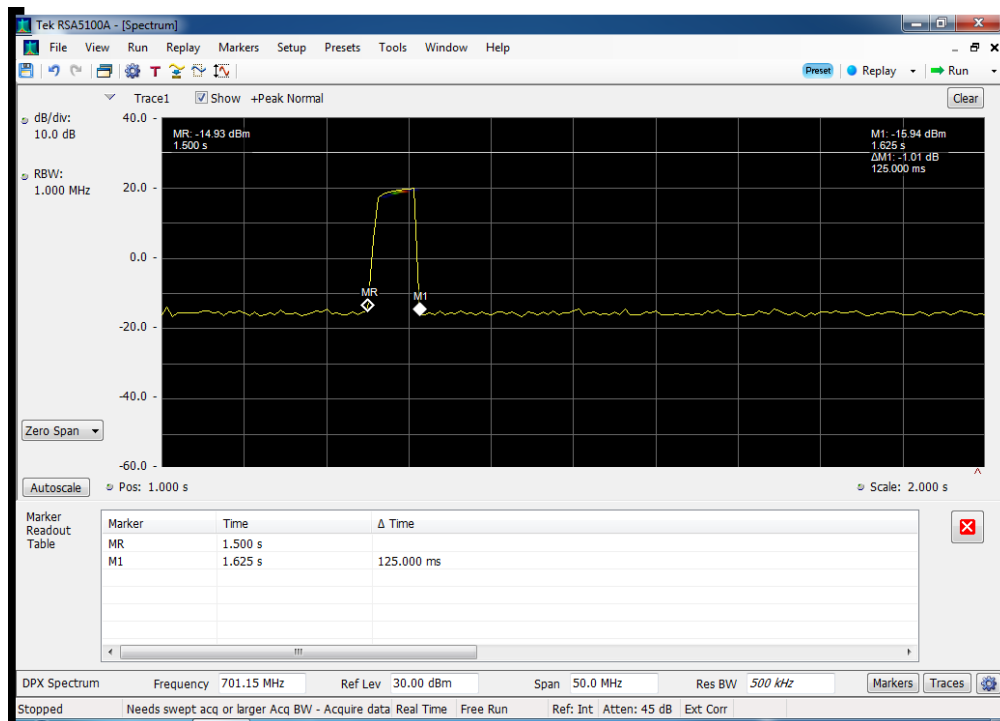

of Restarts_B5 DL_869 - 894 MHz_p2040009_no restarts

of Restarts_B5 UL_824 - 849 MHz_p2040009_no restarts

Detection Time_B12 DL_728 - 746 MHz_p2040009

Detection Time_B12 UL_698 - 716 MHz_p2040009

Detection Time_B13 DL_746 - 757 MHz_p2040009

Detection Time_B13 UL_776 - 787 MHz_p2040009

Detection Time_B2 DL_1930 - 1995 MHz_p2040009

Detection Time_B2 UL_1710 - 1755 MHz_p2040009

Detection Time_B4 DL_2110 - 2155 MHz_p2040009

Detection Time_B4 UL_1850 - 1915 MHz_p2040009

Detection Time_B5 DL_869 - 894 MHz_p2040009

Detection Time_B5 UL_824 - 849 MHz_p2040009

Restart Time_B12 DL_728 - 746 MHz_p2040009_greater than 90 sec

Restart Time_B12 UL_698 - 716 MHz_p2040009_greater than 90 sec