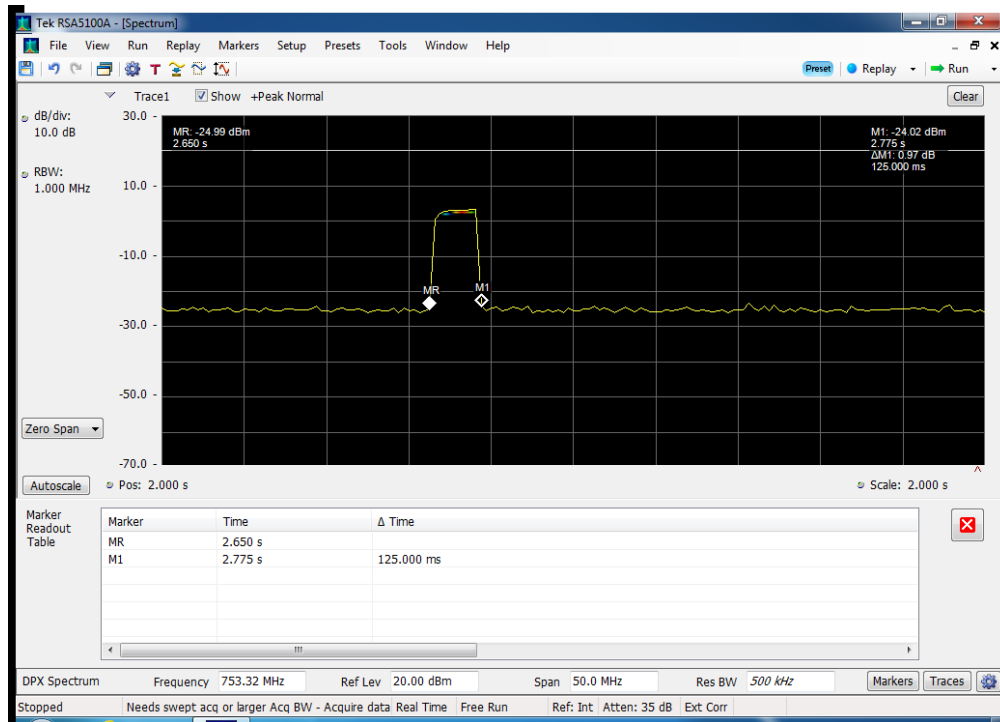

of Restarts_B5 DL_869 - 894 MHz_p2040009_no restarts

of Restarts_B5 UL_824 - 849 MHz_p2040009_no restarts

Detection Time_B12 DL_728 - 746 MHz_p2040009

Detection Time_B12 UL_698 - 716 MHz_p2040009

Detection Time_B13 DL_746 - 757 MHz_p2040009

Detection Time_B13 UL_776 - 787 MHz_p2040009

Detection Time_B2 DL_1930 - 1995 MHz_p2040009

Detection Time_B2 UL_1710 - 1755 MHz_p2040009

Detection Time_B4 DL_2110 - 2155 MHz_p2040009

Detection Time_B4 UL_1850 - 1915 MHz_p2040009