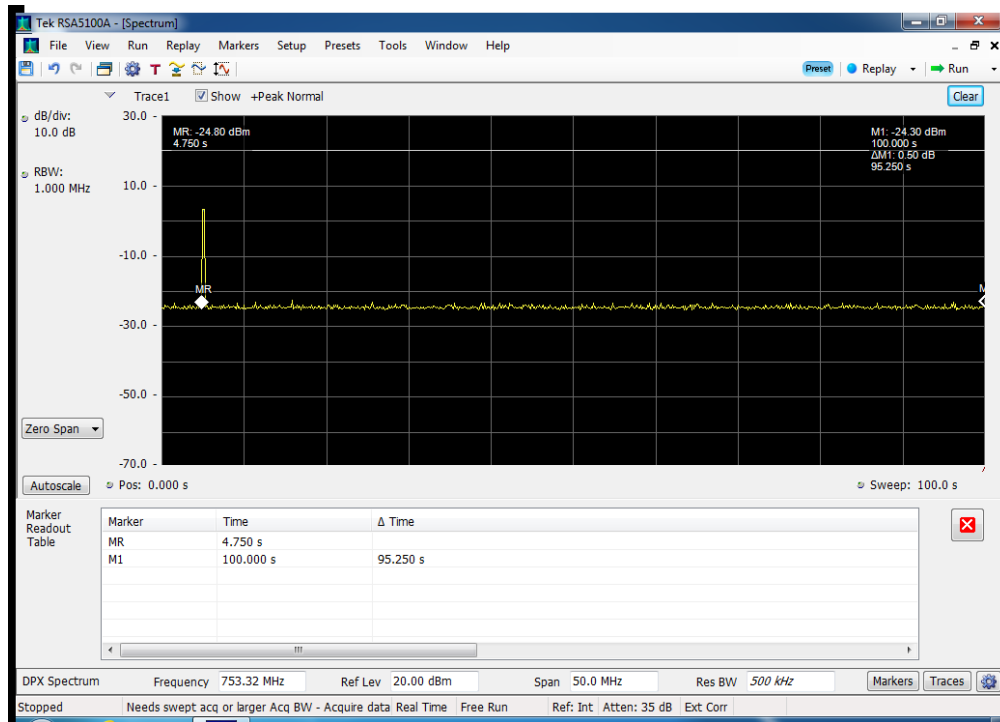

Detection Time_B5 DL_869 - 894 MHz_p2040009

Detection Time_B5 UL_824 - 849 MHz_p2040009

Restart Time_B12 DL_728 - 746 MHz_p2040009_greater than 90 sec

Restart Time_B12 UL_698 - 716 MHz_p2040009_greater than 90 sec

Restart Time_B13 DL_746 - 757 MHz_p2040009_greater than 90 sec

Restart Time_B13 UL_776 - 787 MHz_p2040009_greater than 90 sec

Restart Time_B2 DL_1930 - 1995 MHz_p2040009_greater than 90 sec

Restart Time_B2 UL_1850 - 1915 MHz_p2040009_greater than 90 sec

Restart Time_B4 DL_2110 - 2155 MHz_p2040009_greater than 90 sec

Restart Time_B4 UL_1710 - 1755 MHz_p2040009_greater than 90 sec

Restart Time_B5 DL_869 - 894 MHz_p2040009_greater than 90 sec

Restart Time_B5 UL_824 - 849 MHz_p2040009_greater than 90 sec