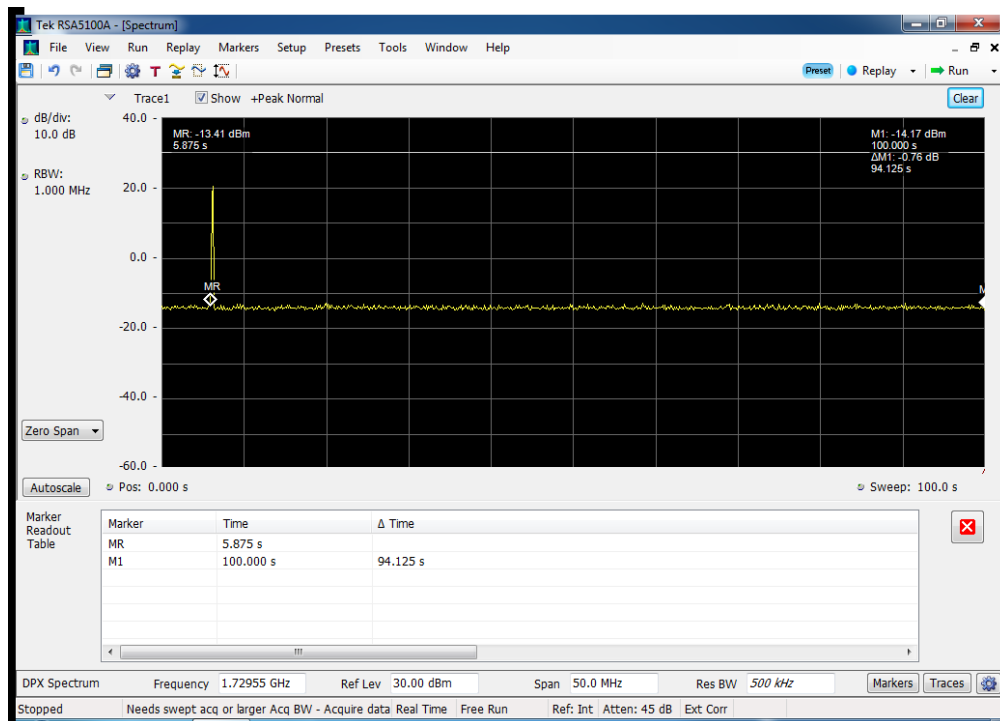

Restart Time_B13 DL_746 - 757 MHz_p2040009_greater than 90 sec

Restart Time_B13 UL_776 - 787 MHz_p2040009_greater than 90 sec

Restart Time_B2 DL_1930 - 1995 MHz_p2040009_greater than 90 sec

Restart Time_B2 UL_1850 - 1915 MHz_p2040009_greater than 90 sec

Restart Time_B4 DL_2110 - 2155 MHz_p2040009_greater than 90 sec

Restart Time_B4 UL_1710 - 1755 MHz_p2040009_greater than 90 sec

Restart Time_B5 DL_869 - 894 MHz_p2040009_greater than 90 sec

Restart Time_B5 UL_824 - 849 MHz_p2040009_greater than 90 sec