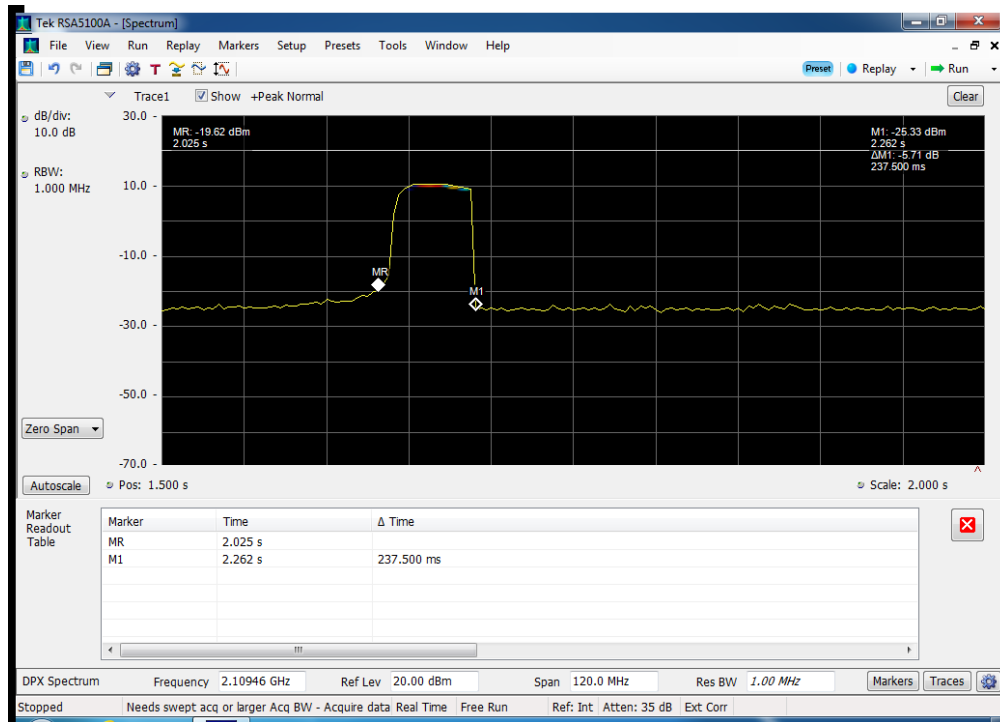

Detection Time_B13 UL_776 - 787 MHz_p2040009

Detection Time_B2 DL_1930 - 1995 MHz_p2040009

Detection Time_B2 UL_1710 - 1755 MHz_p2040009

Detection Time_B4 DL_2110 - 2155 MHz_p2040009

Detection Time_B4 UL_1850 - 1915 MHz_p2040009

Detection Time_B5 DL_869 - 894 MHz_p2040009

Detection Time_B5 UL_824 - 849 MHz_p2040009

Restart Time_B12 DL_728 - 746 MHz_p2040009_greater than 90 sec

Restart Time_B12 UL_698 - 716 MHz_p2040009_greater than 90 sec