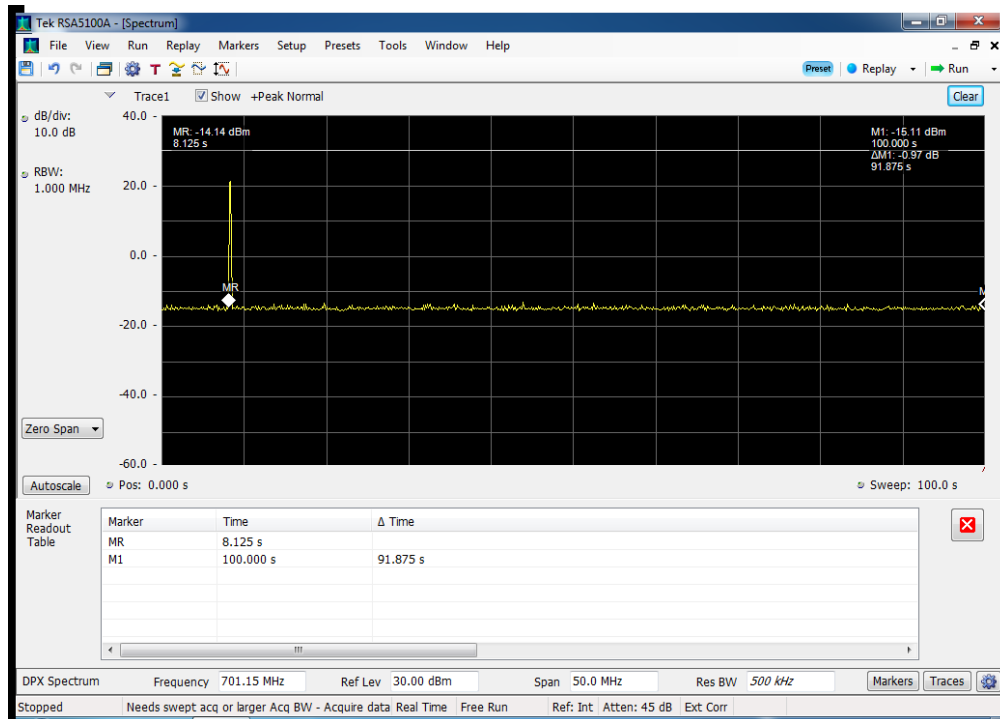

Detection Time_B5 DL_869 - 894 MHz_p2040009

Detection Time_B5 UL_824 - 849 MHz_p2040009

Restart Time_B12 DL_728 - 746 MHz_p2040009_greater than 90 sec

Restart Time_B12 UL_698 - 716 MHz_p2040009_greater than 90 sec

Restart Time_B13 DL_746 - 757 MHz_p2040009_greater than 90 sec

Restart Time_B13 UL_776 - 787 MHz_p2040009_greater than 90 sec

Restart Time_B2 DL_1930 - 1995 MHz_p2040009_greater than 90 sec

Restart Time_B2 UL_1850 - 1915 MHz_p2040009_greater than 90 sec

Restart Time_B4 DL_2110 - 2155 MHz_p2040009_greater than 90 sec

Restart Time_B4 UL_1710 - 1755 MHz_p2040009_greater than 90 sec

Restart Time_B5 DL_869 - 894 MHz_p2040009_greater than 90 sec

Restart Time_B5 UL_824 - 849 MHz_p2040009_greater than 90 sec