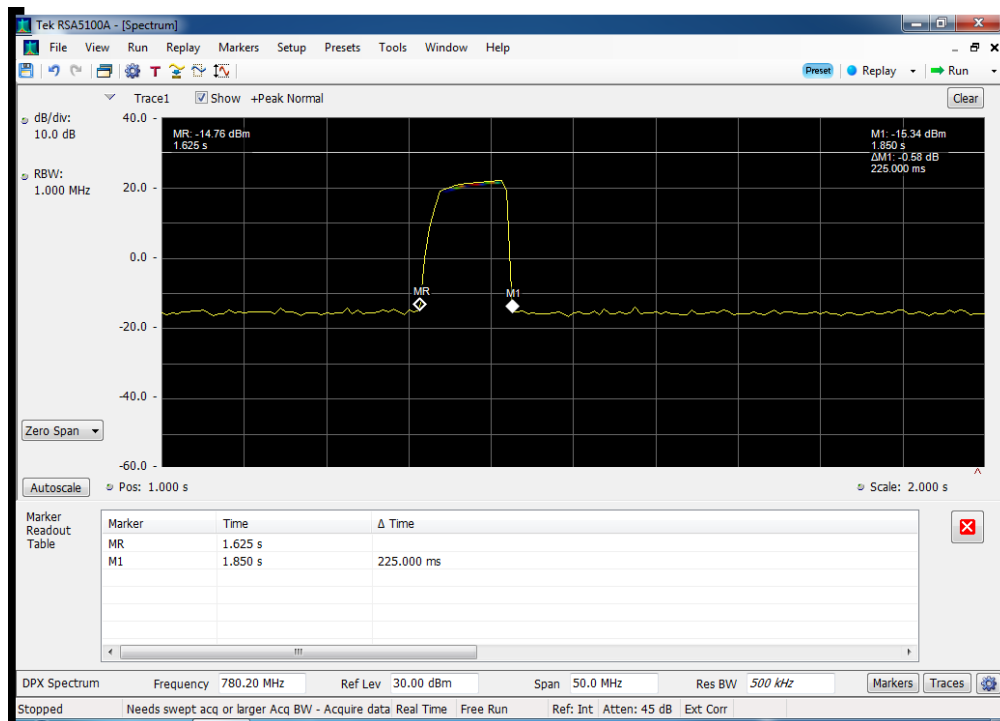

of Restarts_B5 DL_869 - 894 MHz_p2040009_no restarts

of Restarts_B5 UL_824 - 849 MHz_p2040009_no restarts

Detection Time_B12 DL_728 - 746 MHz_p2040009

Detection Time_B12 UL_698 - 716 MHz_p2040009

Detection Time_B13 DL_746 - 757 MHz_p2040009

Detection Time_B13 UL_776 - 787 MHz_p2040009

Detection Time_B2 DL_1930 - 1995 MHz_p2040009

Detection Time_B2 UL_1710 - 1755 MHz_p2040009

Detection Time_B4 DL_2110 - 2155 MHz_p2040009

Detection Time_B4 UL_1850 - 1915 MHz_p2040009

Detection Time_B5 DL_869 - 894 MHz_p2040009

Detection Time_B5 UL_824 - 849 MHz_p2040009

Restart Time_B12 DL_728 - 746 MHz_p2040009_greater than 90 sec

Restart Time_B12 UL_698 - 716 MHz_p2040009_greater than 90 sec