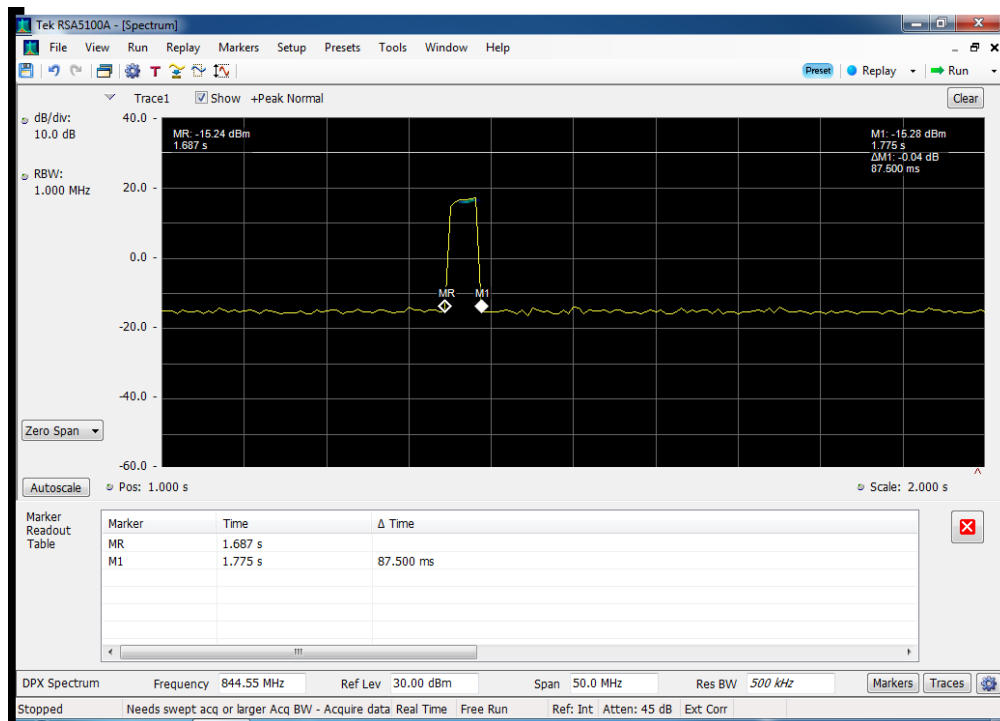

Detection Time_B13 UL_776 - 787 MHz_p2040009

Detection Time_B2 DL_1930 - 1995 MHz_p2040009

Detection Time_B2 UL_1710 - 1755 MHz_p2040009

Detection Time_B4 DL_2110 - 2155 MHz_p2040009

Detection Time_B4 UL_1850 - 1915 MHz_p2040009

Detection Time_B5 DL_869 - 894 MHz_p2040009

Detection Time_B5 UL_824 - 849 MHz_p2040009

Restart Time_B12 DL_728 - 746 MHz_p2040009_greater than 90 sec

Restart Time_B12 UL_698 - 716 MHz_p2040009_greater than 90 sec