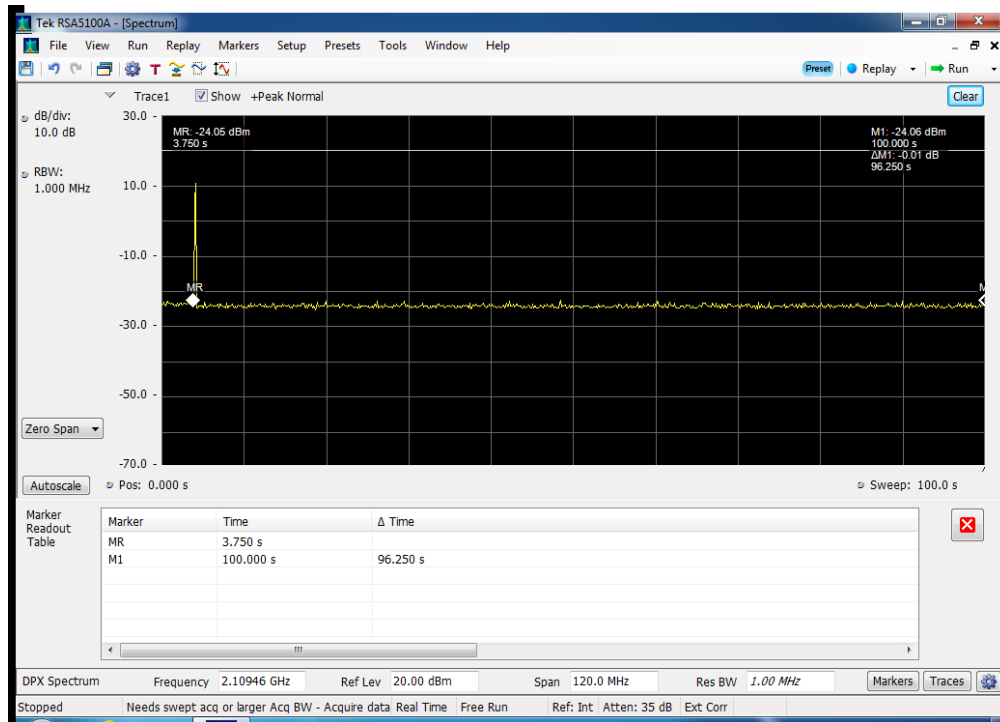

Restart Time_B13 DL_746 - 757 MHz_p2040009_greater than 90 sec

Restart Time_B13 UL_776 - 787 MHz_p2040009_greater than 90 sec

Restart Time_B2 DL_1930 - 1995 MHz_p2040009_greater than 90 sec

Restart Time_B2 UL_1850 - 1915 MHz_p2040009_greater than 90 sec

Restart Time_B4 DL_2110 - 2155 MHz_p2040009_greater than 90 sec

Restart Time_B4 UL_1710 - 1755 MHz_p2040009_greater than 90 sec

Restart Time_B5 DL_869 - 894 MHz_p2040009_greater than 90 sec

Restart Time_B5 UL_824 - 849 MHz_p2040009_greater than 90 sec