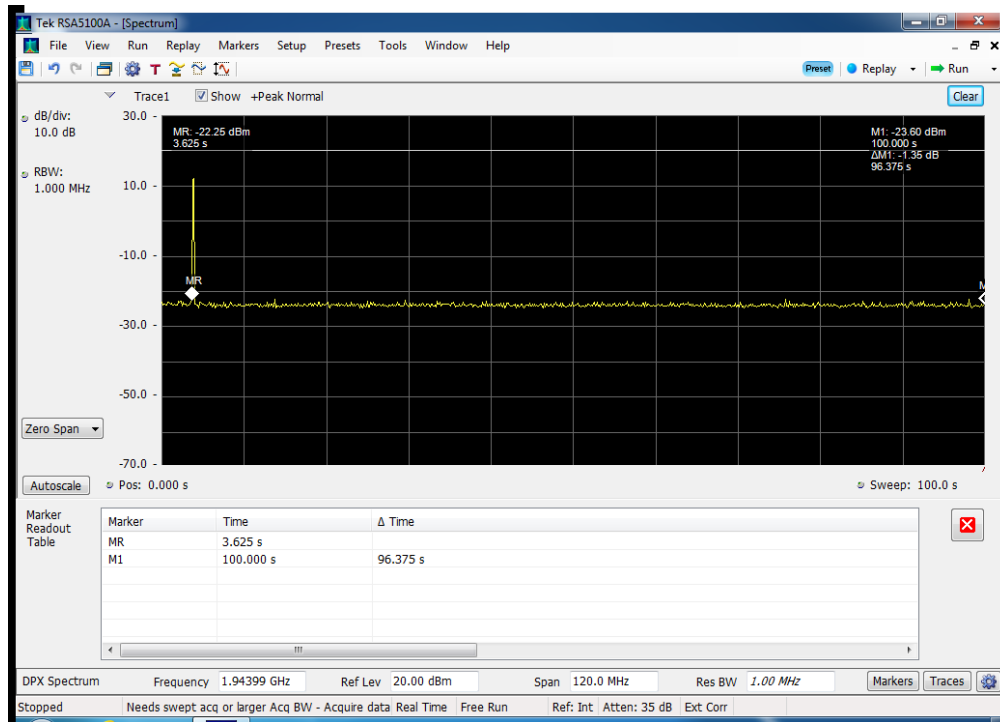

Detection Time_B5 DL_869 - 894 MHz_p2040009

Detection Time_B5 UL_824 - 849 MHz_p2040009

Restart Time_B12 DL_728 - 746 MHz_p2040009_greater than 90 sec

Restart Time_B12 UL_698 - 716 MHz_p2040009_greater than 90 sec

Restart Time_B13 DL_746 - 757 MHz_p2040009_greater than 90 sec

Restart Time_B13 UL_776 - 787 MHz_p2040009_greater than 90 sec

Restart Time_B2 DL_1930 - 1995 MHz_p2040009_greater than 90 sec

Restart Time_B2 UL_1850 - 1915 MHz_p2040009_greater than 90 sec

Restart Time_B4 DL_2110 - 2155 MHz_p2040009_greater than 90 sec

Restart Time_B4 UL_1710 - 1755 MHz_p2040009_greater than 90 sec

Restart Time_B5 DL_869 - 894 MHz_p2040009_greater than 90 sec

Restart Time_B5 UL_824 - 849 MHz_p2040009_greater than 90 sec