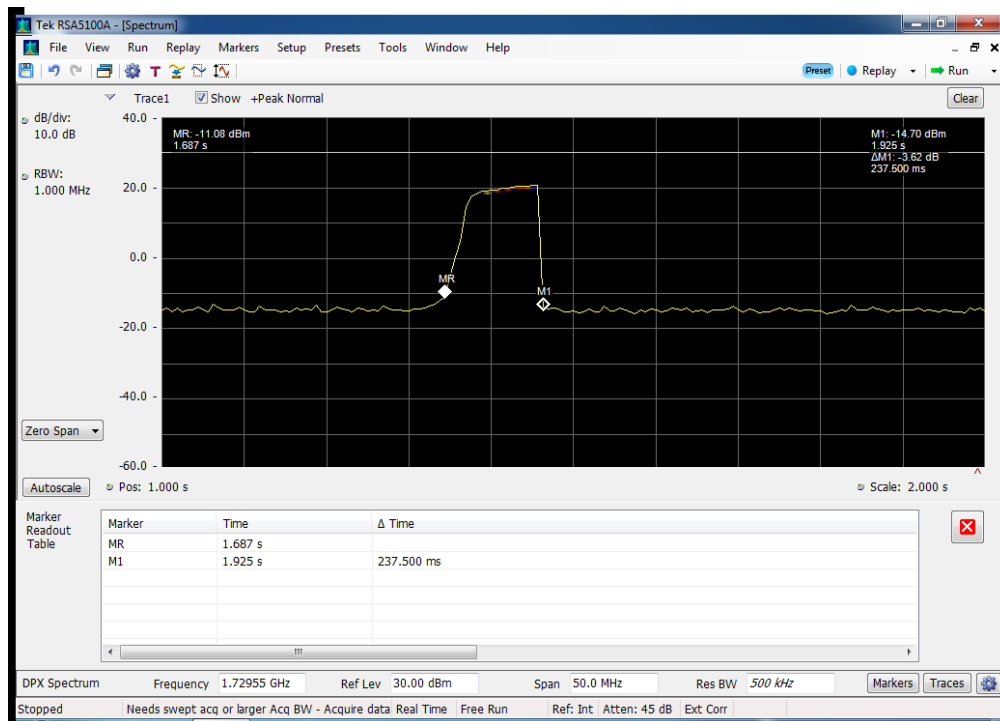

of Restarts_B5 DL_869 - 894 MHz_p2040009_no restarts

of Restarts_B5 UL_824 - 849 MHz_p2040009_no restarts

Detection Time_B12 DL_728 - 746 MHz_p2040009

Detection Time_B12 UL_698 - 716 MHz_p2040009

Detection Time_B13 DL_746 - 757 MHz_p2040009

Detection Time_B13 UL_776 - 787 MHz_p2040009

Detection Time_B2 DL_1930 - 1995 MHz_p2040009

Detection Time_B2 UL_1710 - 1755 MHz_p2040009

Detection Time_B4 DL_2110 - 2155 MHz_p2040009

Detection Time_B4 UL_1850 - 1915 MHz_p2040009

Detection Time_B5 DL_869 - 894 MHz_p2040009

Detection Time_B5 UL_824 - 849 MHz_p2040009

Restart Time_B12 DL_728 - 746 MHz_p2040009_greater than 90 sec

Restart Time_B12 UL_698 - 716 MHz_p2040009_greater than 90 sec