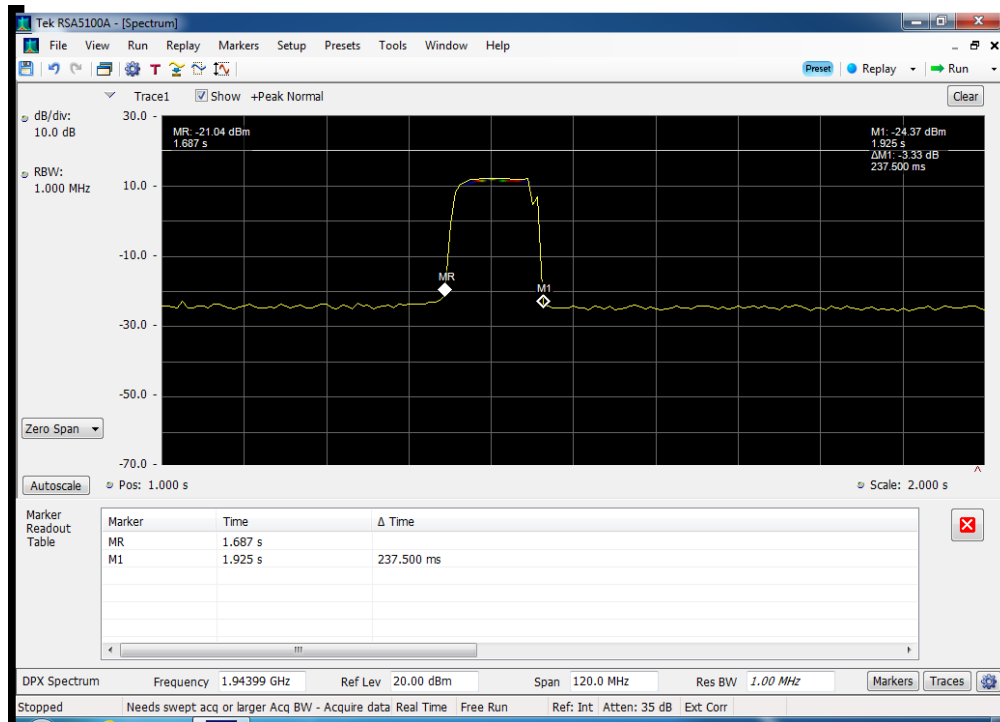

of Restarts_B5 DL_869 - 894 MHz_p2040009_no restarts

of Restarts_B5 UL_824 - 849 MHz_p2040009_no restarts

Detection Time_B12 DL_728 - 746 MHz_p2040009

Detection Time_B12 UL_698 - 716 MHz_p2040009

Detection Time_B13 DL_746 - 757 MHz_p2040009

Detection Time_B13 UL_776 - 787 MHz_p2040009

Detection Time_B2 DL_1930 - 1995 MHz_p2040009

Detection Time_B2 UL_1710 - 1755 MHz_p2040009

Detection Time_B4 DL_2110 - 2155 MHz_p2040009

Detection Time_B4 UL_1850 - 1915 MHz_p2040009