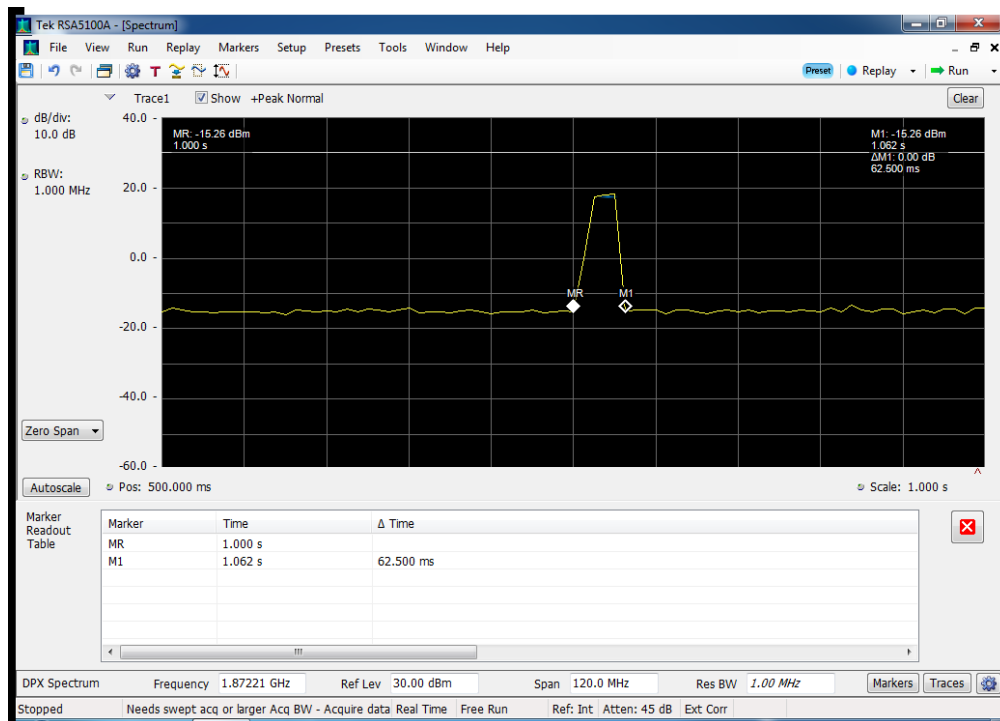

Detection Time_B13 UL_776 - 787 MHz_p2040009

Detection Time_B2 DL_1930 - 1995 MHz_p2040009

Detection Time_B2 UL_1710 - 1755 MHz_p2040009

Detection Time_B4 DL_2110 - 2155 MHz_p2040009

Detection Time_B4 UL_1850 - 1915 MHz_p2040009

Detection Time_B5 DL_869 - 894 MHz_p2040009

Detection Time_B5 UL_824 - 849 MHz_p2040009

Restart Time_B12 DL_728 - 746 MHz_p2040009_greater than 90 sec

Restart Time_B12 UL_698 - 716 MHz_p2040009_greater than 90 sec