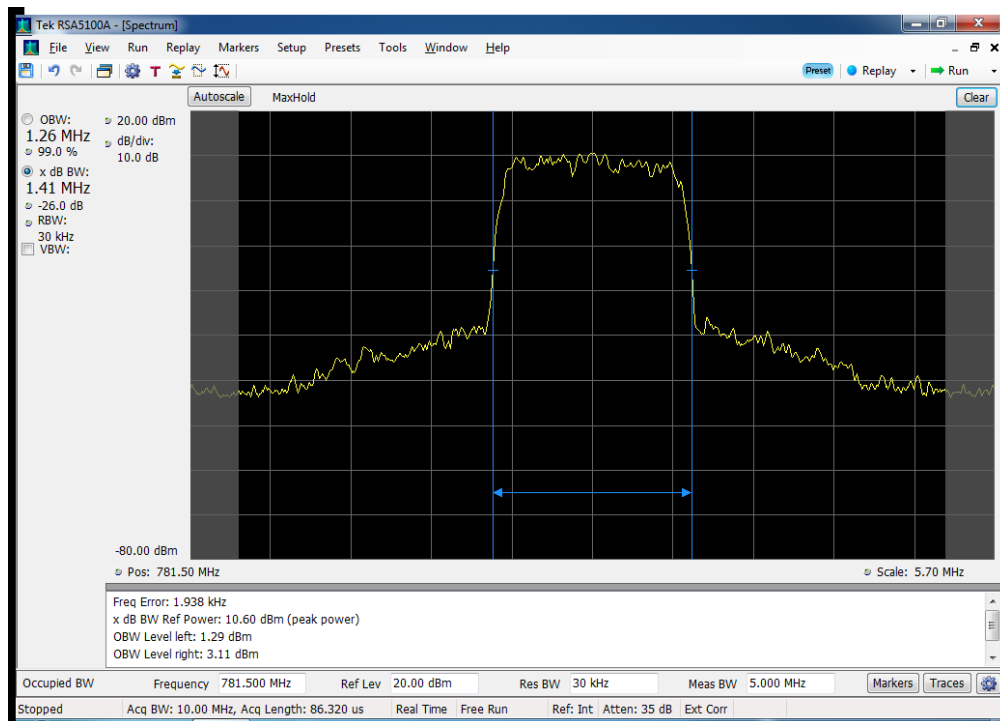

OCC BW_UL_B13_776 - 787 MHz_CDMA Output_p2040011