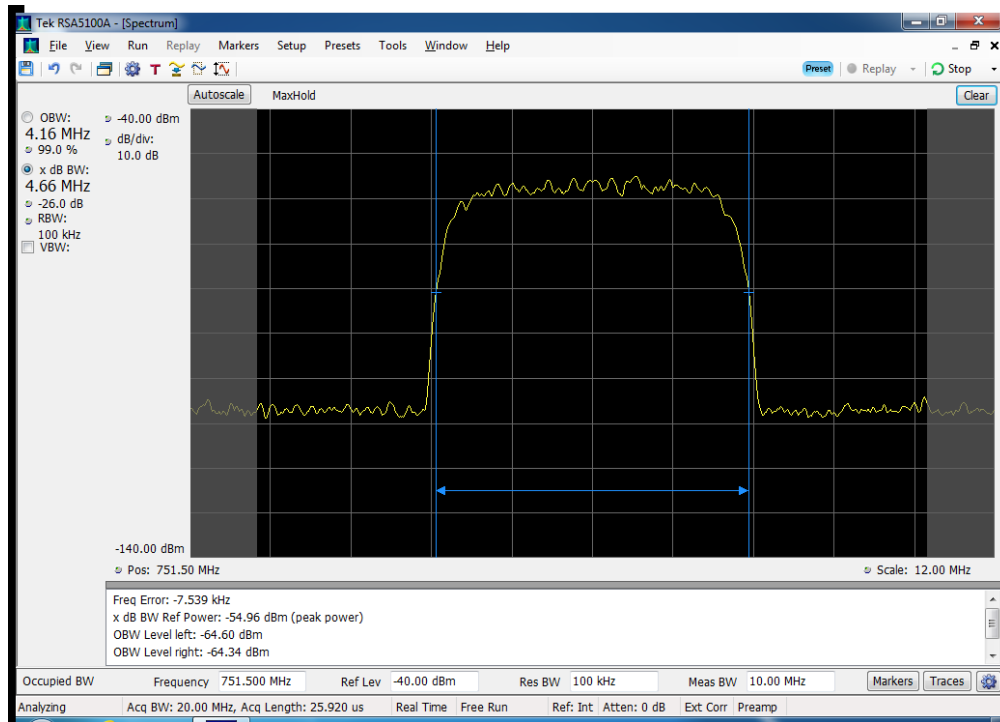

OCC BW_DL_B13_746 - 757 MHz_WCDMA Input_p2040011