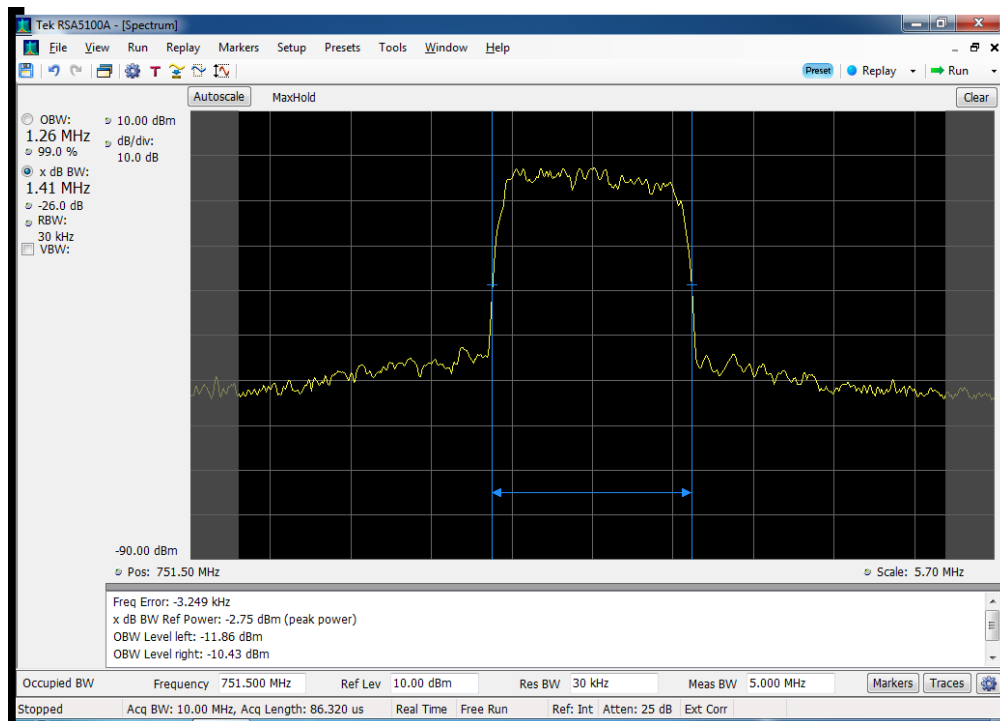

OCC BW_DL_B13_746 - 757 MHz_CDMA Output_p2040011