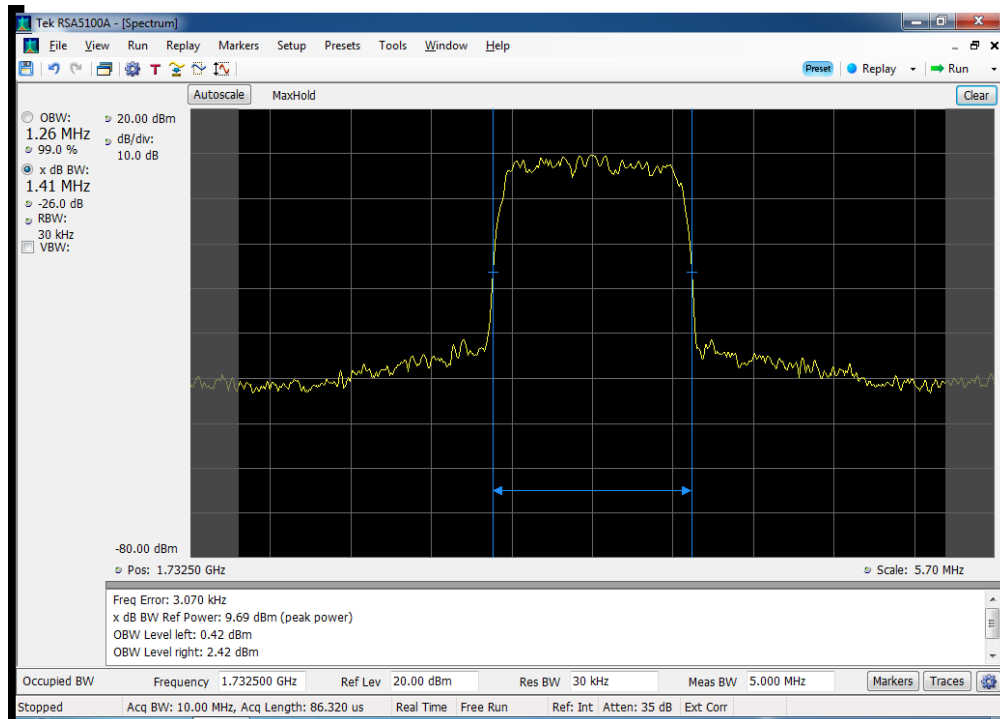

OCC BW_UL_B4_1710 - 1755 MHz_CDMA Output_p2040011