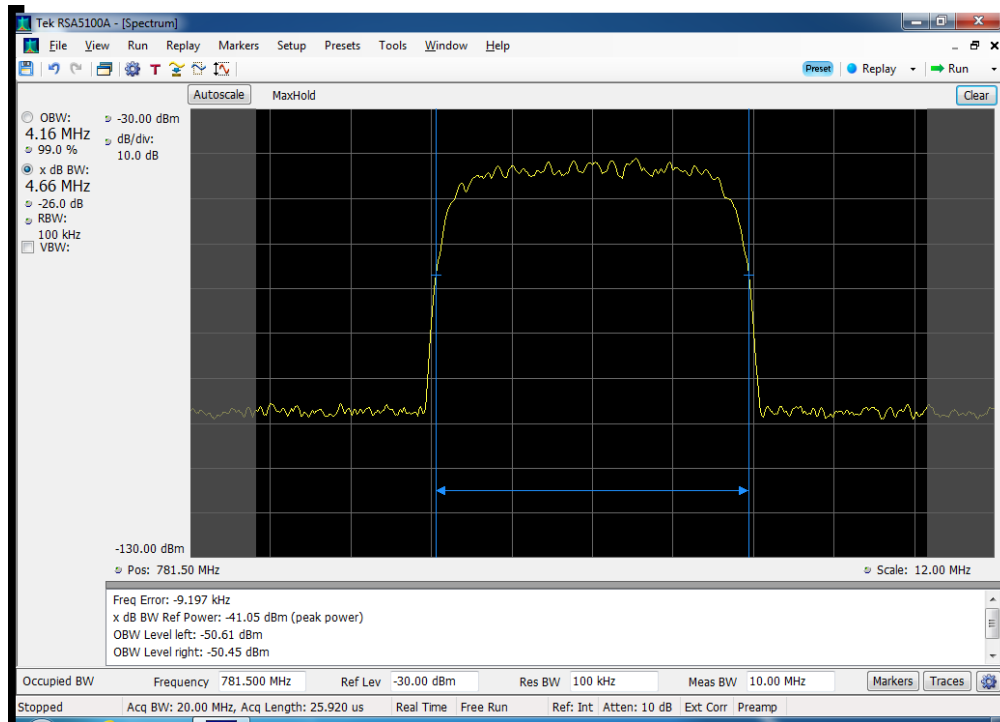

OCC BW_UL_B13_776 - 787 MHz_WCDMA Input_p2040011