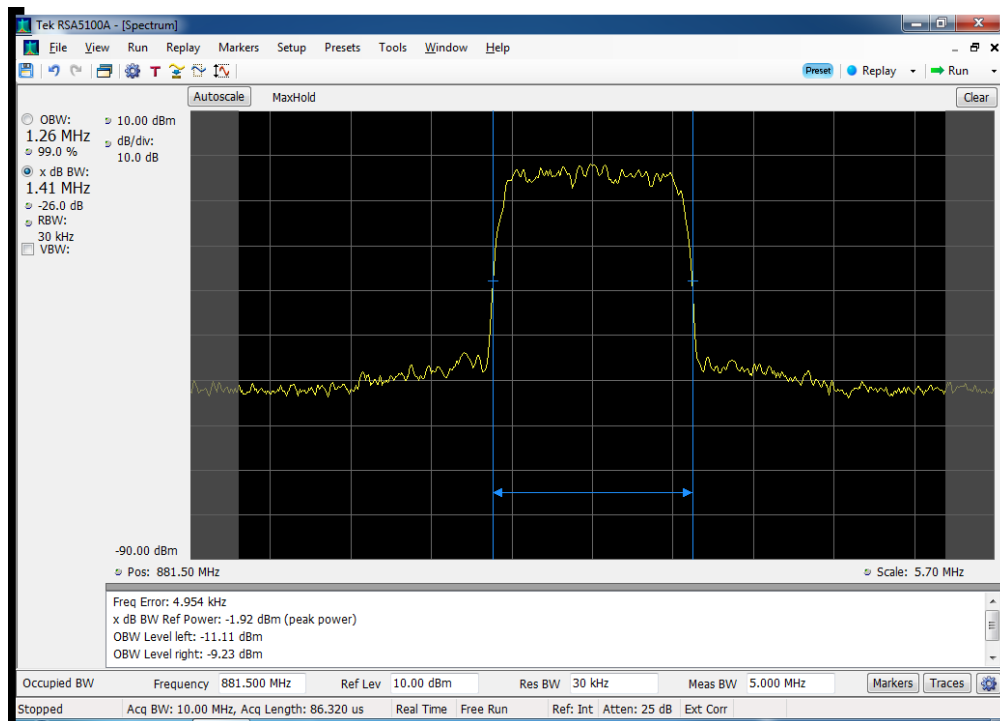

OCC BW_DL_B5_869 - 894 MHz_CDMA Output_p2040011