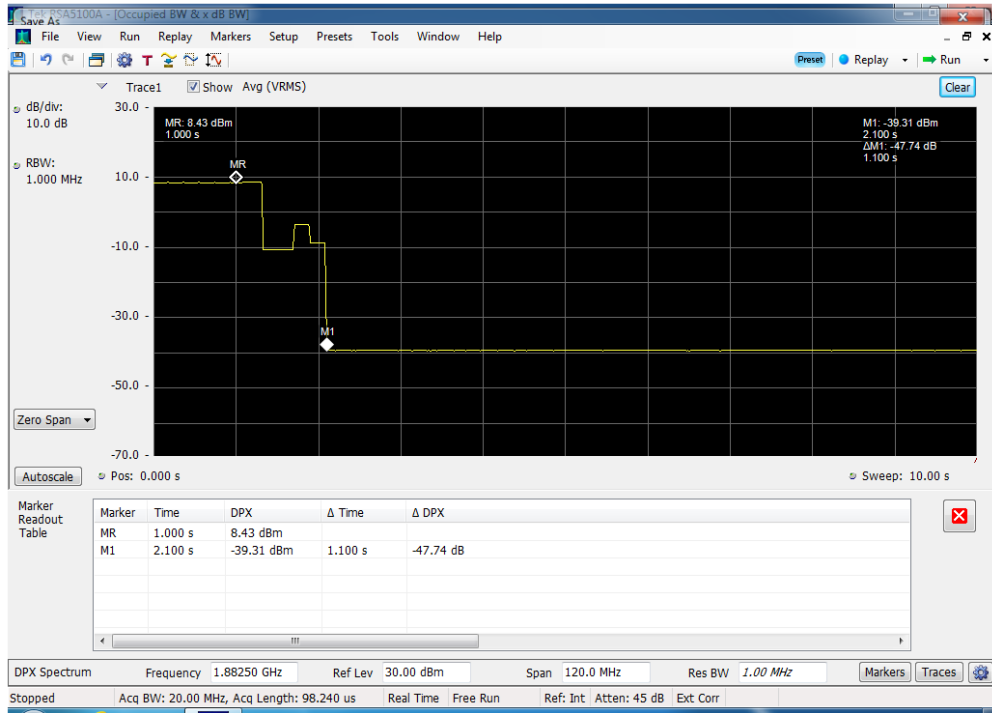

Annex G

Variable Gain Timing

Variable Gain Timing_B12_698 - 716 MHz_p2040011

Variable Gain Timing_B13_776 - 787 MHz_p2040011

Variable Gain Timing_B2_1850 - 1915 MHz_p2040011

Variable Gain Timing_B4_1710 - 1755 MHz_p2040011

Variable Gain Timing_B5_824 - 849 MHz_p2040011