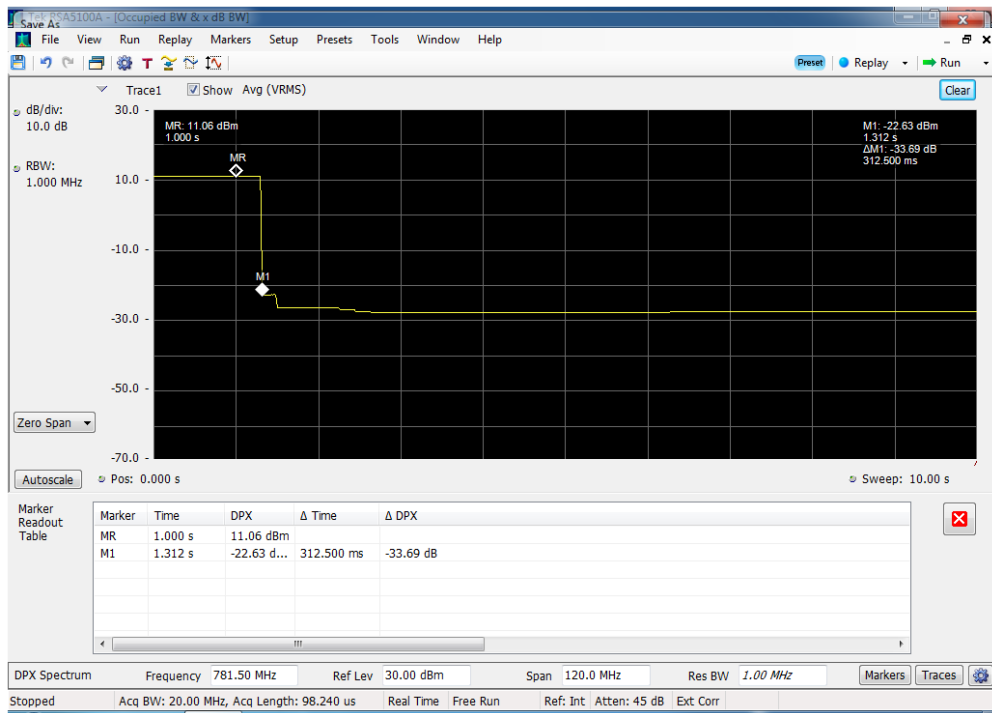

Annex G

Variable Gain Timing

Variable Gain Timing_B12_698 - 716 MHz_p2040011

Variable Gain Timing_B13_776 - 787 MHz_p2040011

Variable Gain Timing_B2_1850 - 1915 MHz_p2040011

Variable Gain Timing_B4_1710 - 1755 MHz_p2040011

Variable Gain Timing_B5_824 - 849 MHz_p2040011