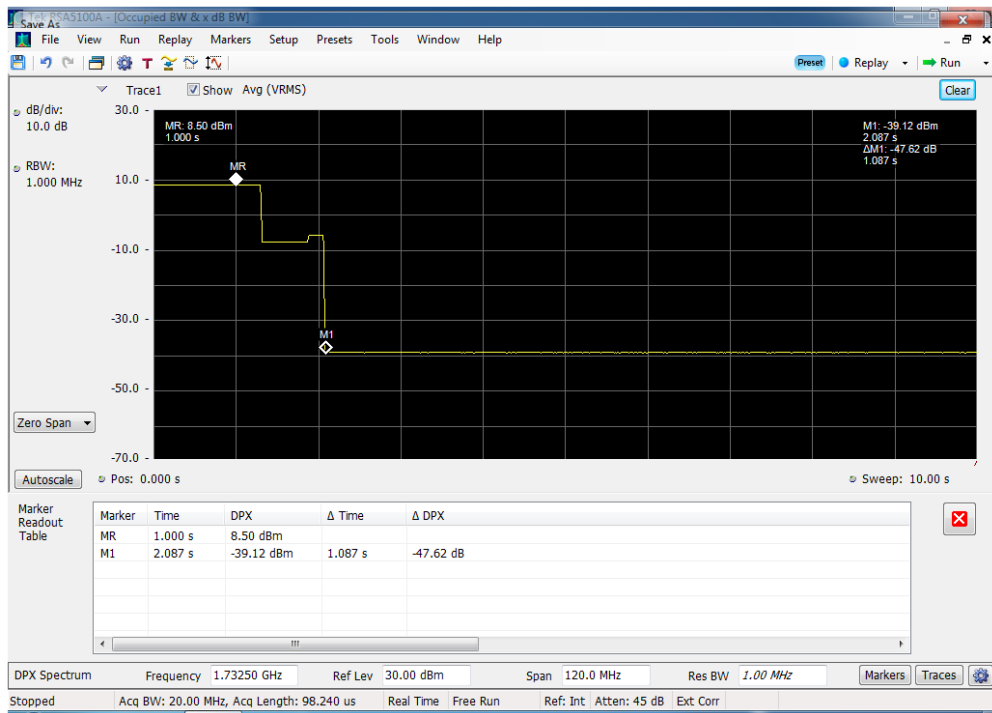

Annex G

Variable Gain Timing

Variable Gain Timing_B12_698 - 716 MHz_p2040011

Variable Gain Timing_B13_776 - 787 MHz_p2040011

Variable Gain Timing_B2_1850 - 1915 MHz_p2040011

Variable Gain Timing_B4_1710 - 1755 MHz_p2040011

Variable Gain Timing_B5_824 - 849 MHz_p2040011