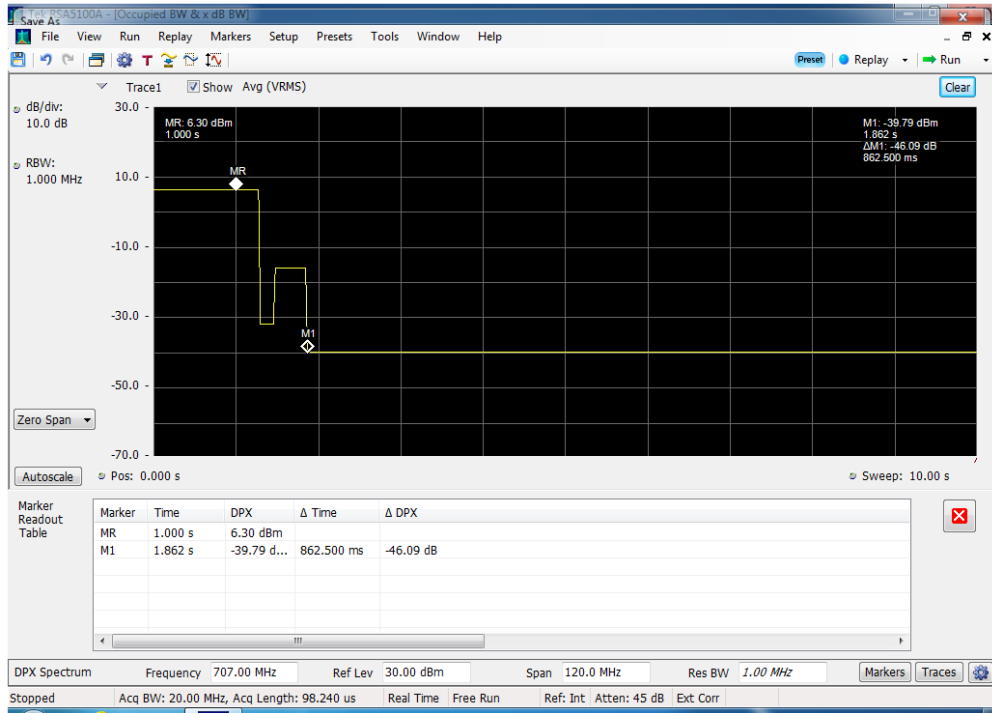

Annex G

Variable Gain Timing

Variable Gain Timing_B12_698 - 716 MHz_p2040011

Variable Gain Timing_B13_776 - 787 MHz_p2040011

Variable Gain Timing_B2_1850 - 1915 MHz_p2040011

Variable Gain Timing_B4_1710 - 1755 MHz_p2040011

Variable Gain Timing_B5_824 - 849 MHz_p2040011