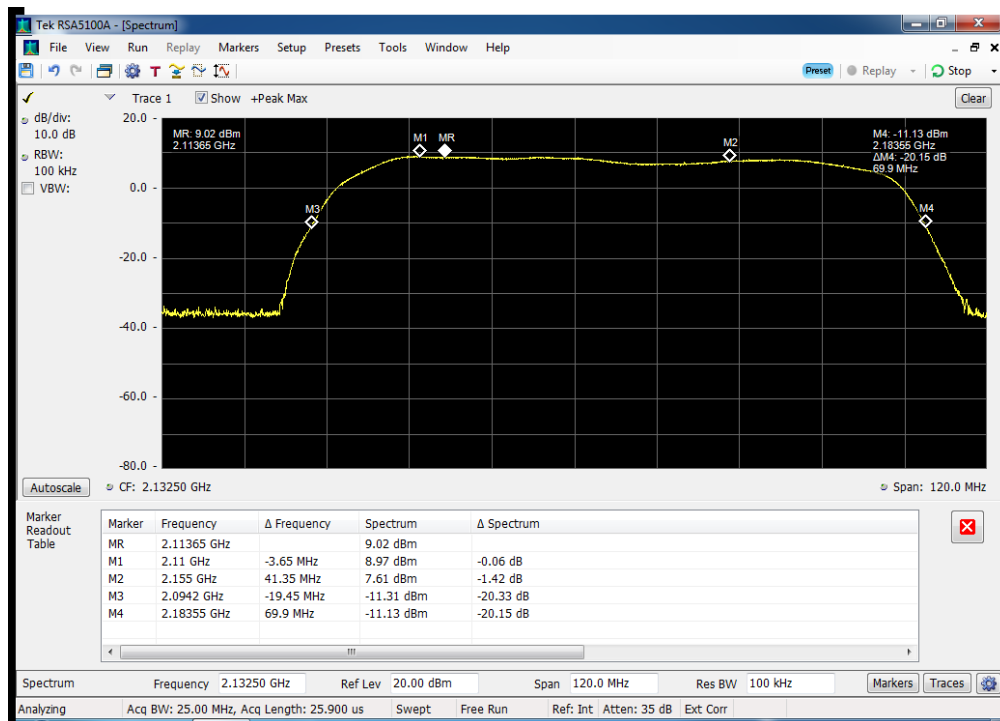

Annex A

Authorized Frequency Band

Auth Freq Band_DL_B12_728 - 746 MHz_p2040011

Auth Freq Band_DL_B13_746 - 757 MHz_p2040011

Auth Freq Band_DL_B2_1930 - 1995 MHz_p2040011

Auth Freq Band_DL_B4_2110 - 2155 MHz_p2040011

Auth Freq Band_DL_B5_869 - 894 MHz_p2040011

Auth Freq Band_UL_B12_698 - 716 MHz_p2040011

Auth Freq Band_UL_B13_776 - 787 MHz_p2040011_SN #2

Auth Freq Band_UL_B2_2110 - 2155 MHz_p2040011

Auth Freq Band_UL_B4_1710 - 1755 MHz_p2040011

Auth Freq Band_UL_B5_824 - 849 MHz_p2040011