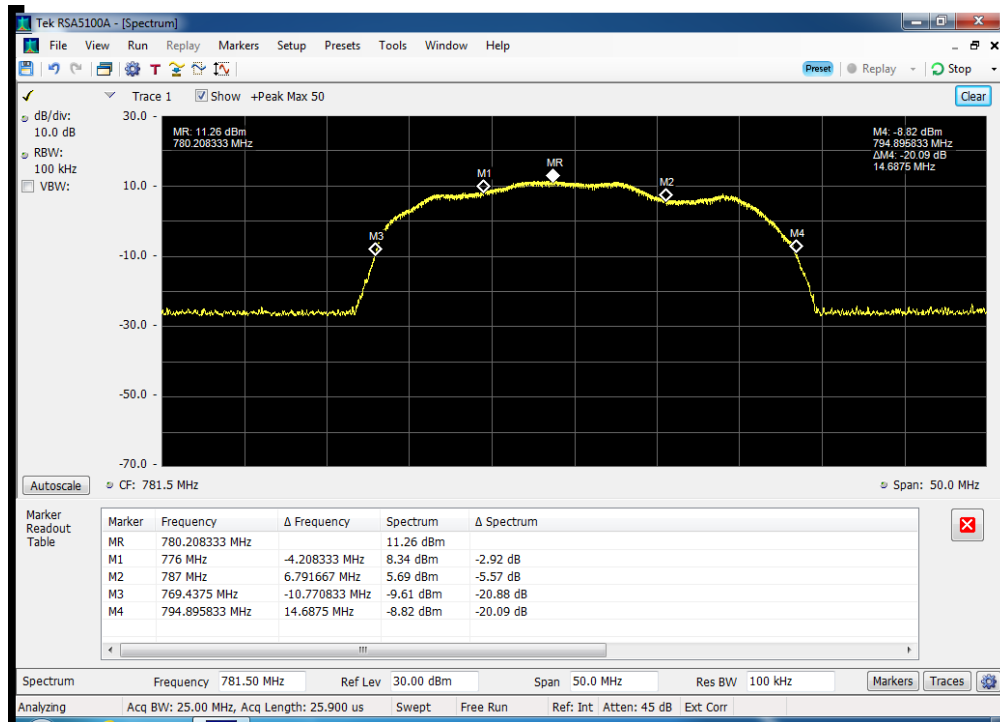

Annex A

Authorized Frequency Band

Auth Freq Band_DL_B12_728 - 746 MHz_p2040011

Auth Freq Band_DL_B13_746 - 757 MHz_p2040011

Auth Freq Band_DL_B2_1930 - 1995 MHz_p2040011

Auth Freq Band_DL_B4_2110 - 2155 MHz_p2040011

Auth Freq Band_DL_B5_869 - 894 MHz_p2040011

Auth Freq Band_UL_B12_698 - 716 MHz_p2040011

Auth Freq Band_UL_B13_776 - 787 MHz_p2040011_SN #2

Auth Freq Band_UL_B2_2110 - 2155 MHz_p2040011

Auth Freq Band_UL_B4_1710 - 1755 MHz_p2040011

Auth Freq Band_UL_B5_824 - 849 MHz_p2040011