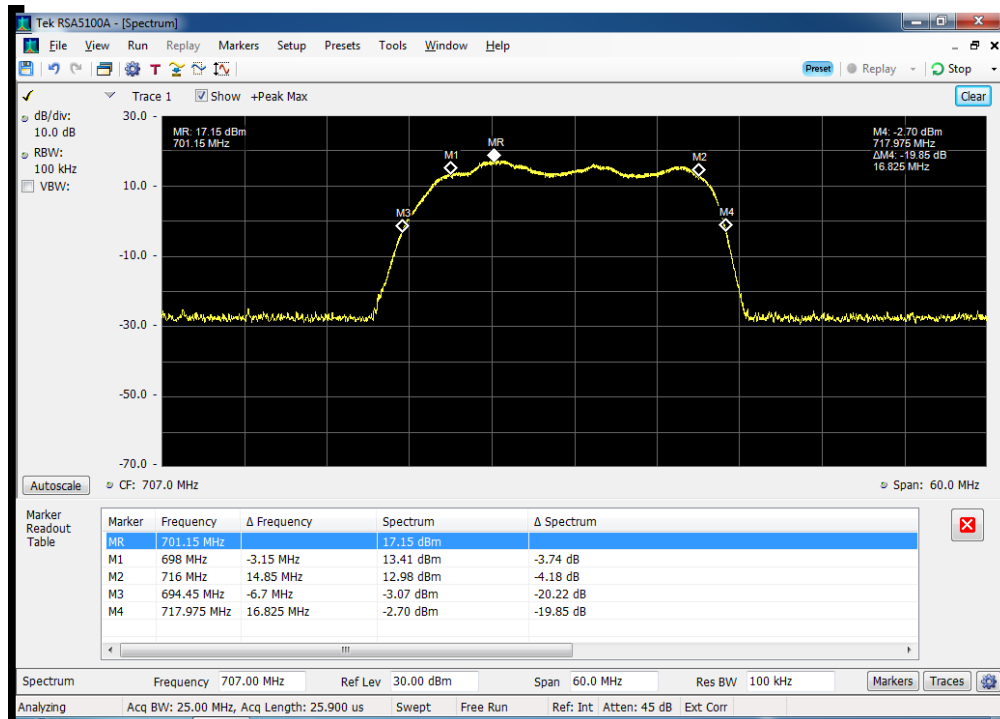

Annex A

Authorized Frequency Band

Auth Freq Band_DL_B12_728 - 746 MHz_p2040011

Auth Freq Band_DL_B13_746 - 757 MHz_p2040011

Auth Freq Band_DL_B2_1930 - 1995 MHz_p2040011

Auth Freq Band_DL_B4_2110 - 2155 MHz_p2040011

Auth Freq Band_DL_B5_869 - 894 MHz_p2040011

Auth Freq Band_UL_B12_698 - 716 MHz_p2040011

Auth Freq Band_UL_B13_776 - 787 MHz_p2040011_SN #2

Auth Freq Band_UL_B2_2110 - 2155 MHz_p2040011

Auth Freq Band_UL_B4_1710 - 1755 MHz_p2040011

Auth Freq Band_UL_B5_824 - 849 MHz_p2040011