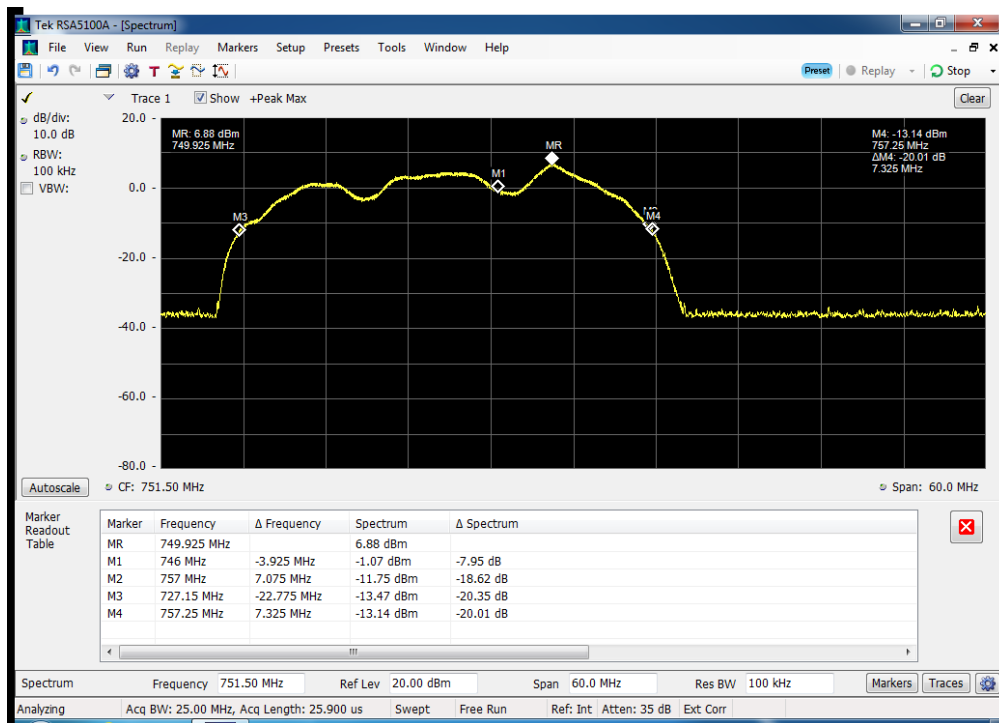

Annex A

Authorized Frequency Band

Auth Freq Band_DL_B12_728 - 746 MHz_p2040011

Auth Freq Band_DL_B13_746 - 757 MHz_p2040011

Auth Freq Band_DL_B2_1930 - 1995 MHz_p2040011

Auth Freq Band_DL_B4_2110 - 2155 MHz_p2040011

Auth Freq Band_DL_B5_869 - 894 MHz_p2040011

Auth Freq Band_UL_B12_698 - 716 MHz_p2040011

Auth Freq Band_UL_B13_776 - 787 MHz_p2040011_SN #2

Auth Freq Band_UL_B2_2110 - 2155 MHz_p2040011

Auth Freq Band_UL_B4_1710 - 1755 MHz_p2040011

Auth Freq Band_UL_B5_824 - 849 MHz_p2040011