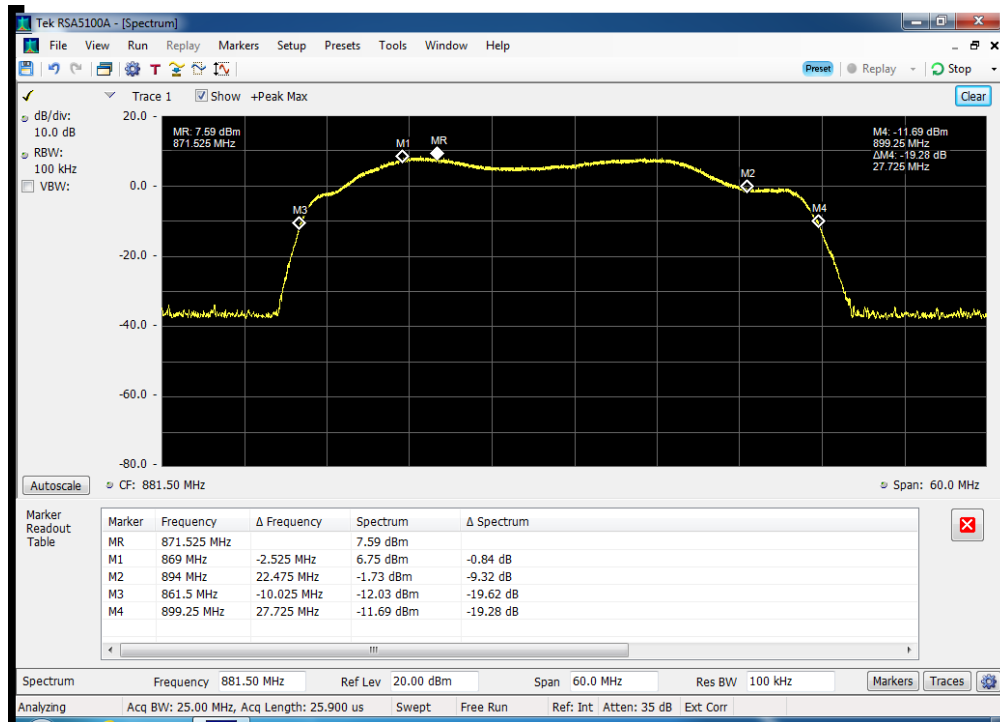

Annex A

Authorized Frequency Band

Auth Freq Band_DL_B12_728 - 746 MHz_p2040011

Auth Freq Band_DL_B13_746 - 757 MHz_p2040011

Auth Freq Band_DL_B2_1930 - 1995 MHz_p2040011

Auth Freq Band_DL_B4_2110 - 2155 MHz_p2040011

Auth Freq Band_DL_B5_869 - 894 MHz_p2040011

Auth Freq Band_UL_B12_698 - 716 MHz_p2040011

Auth Freq Band_UL_B13_776 - 787 MHz_p2040011_SN #2

Auth Freq Band_UL_B2_2110 - 2155 MHz_p2040011

Auth Freq Band_UL_B4_1710 - 1755 MHz_p2040011

Auth Freq Band_UL_B5_824 - 849 MHz_p2040011