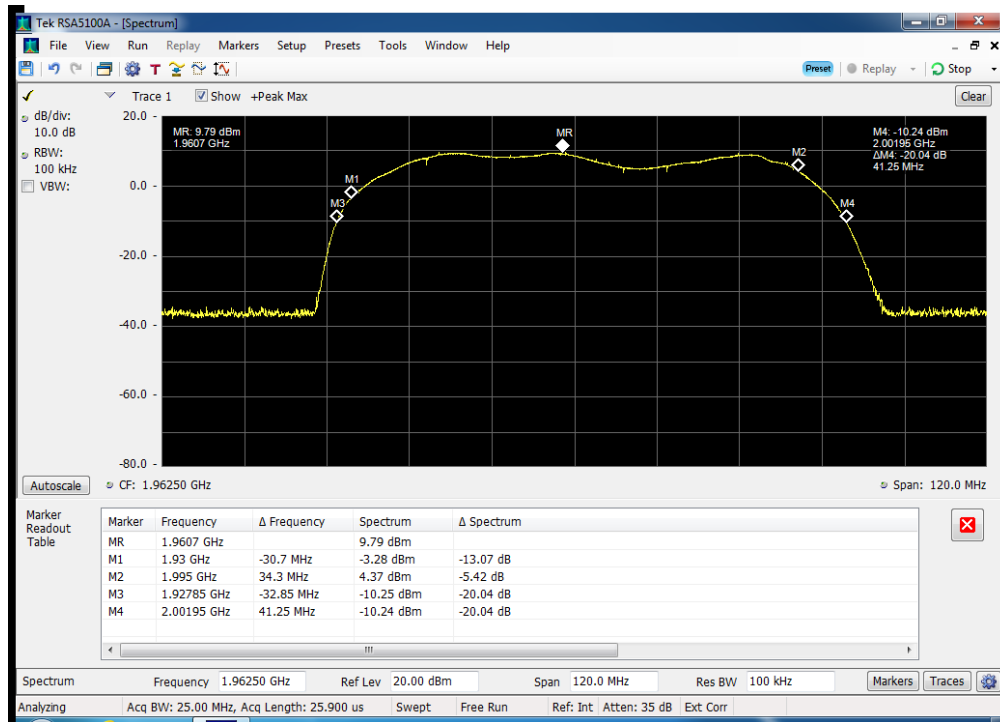

Annex A

Authorized Frequency Band

Auth Freq Band_DL_B12_728 - 746 MHz_p2040011

Auth Freq Band_DL_B13_746 - 757 MHz_p2040011

Auth Freq Band_DL_B2_1930 - 1995 MHz_p2040011

Auth Freq Band_DL_B4_2110 - 2155 MHz_p2040011

Auth Freq Band_DL_B5_869 - 894 MHz_p2040011

Auth Freq Band_UL_B12_698 - 716 MHz_p2040011

Auth Freq Band_UL_B13_776 - 787 MHz_p2040011_SN #2

Auth Freq Band_UL_B2_2110 - 2155 MHz_p2040011

Auth Freq Band_UL_B4_1710 - 1755 MHz_p2040011

Auth Freq Band_UL_B5_824 - 849 MHz_p2040011