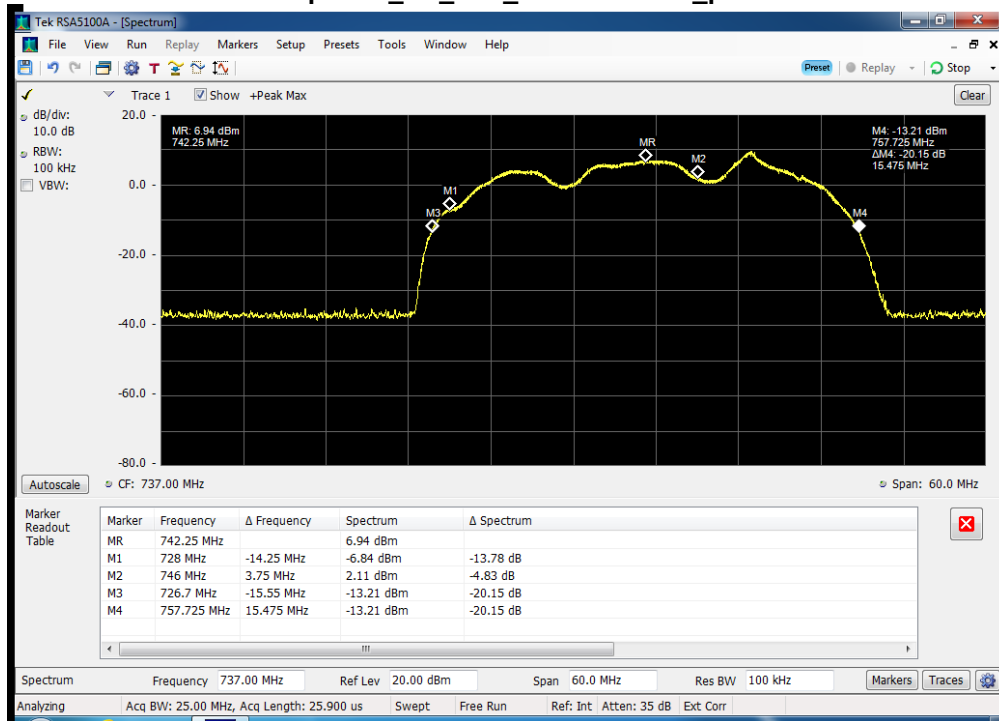

Annex A

Authorized Frequency Band

Auth Freq Band_DL_B12_728 - 746 MHz_p2040011

Auth Freq Band_DL_B13_746 - 757 MHz_p2040011

Auth Freq Band_DL_B2_1930 - 1995 MHz_p2040011

Auth Freq Band_DL_B4_2110 - 2155 MHz_p2040011

Auth Freq Band_DL_B5_869 - 894 MHz_p2040011

Auth Freq Band_UL_B12_698 - 716 MHz_p2040011

Auth Freq Band_UL_B13_776 - 787 MHz_p2040011_SN #2

Auth Freq Band_UL_B2_2110 - 2155 MHz_p2040011

Auth Freq Band_UL_B4_1710 - 1755 MHz_p2040011

Auth Freq Band_UL_B5_824 - 849 MHz_p2040011