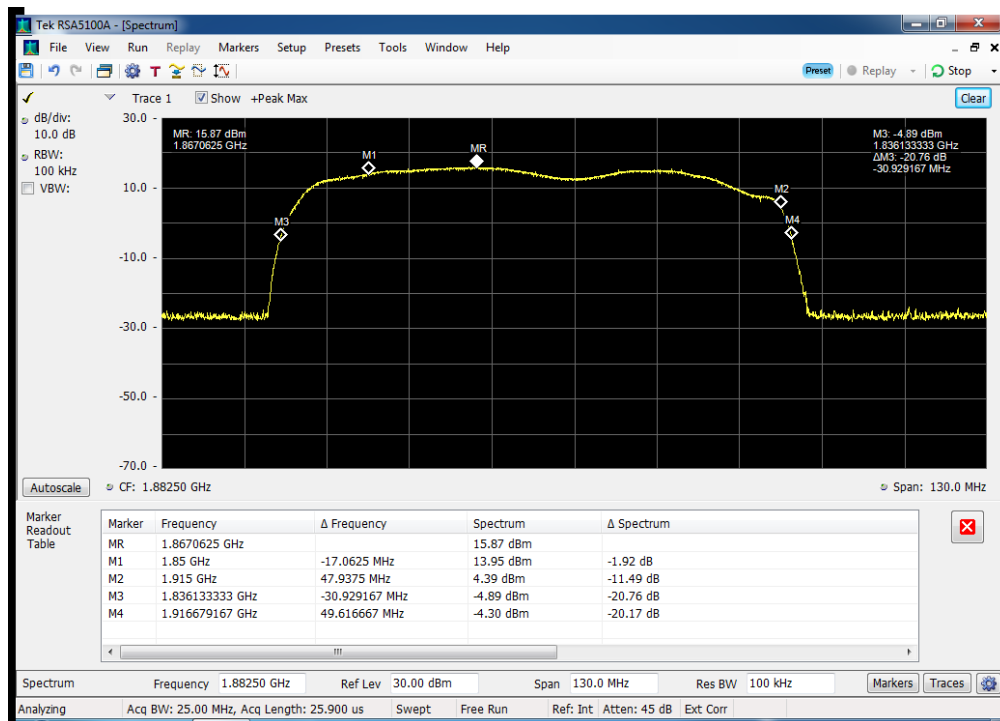

Auth Freq Band_DL_B5_869 - 894 MHz_p2040011

Auth Freq Band_UL_B12_698 - 716 MHz_p2040011

Auth Freq Band_UL_B13_776 - 787 MHz_p2040011_SN #2

Auth Freq Band_UL_B2_2110 - 2155 MHz_p2040011

Auth Freq Band_UL_B4_1710 - 1755 MHz_p2040011

Auth Freq Band_UL_B5_824 - 849 MHz_p2040011