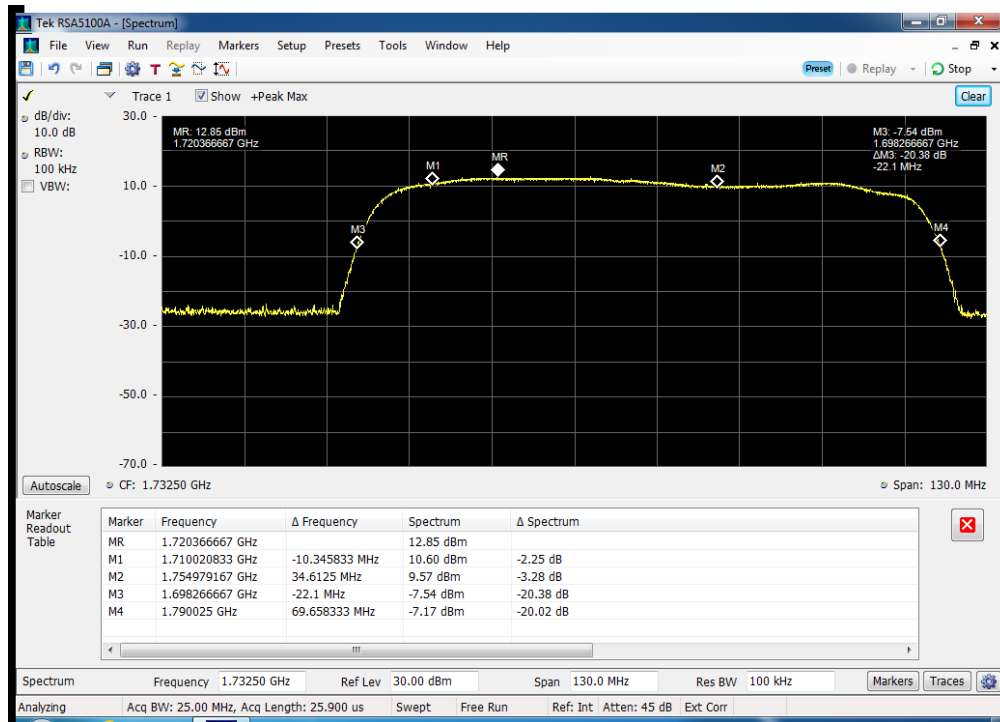

Auth Freq Band_DL_B5_869 - 894 MHz_p2040011

Auth Freq Band_UL_B12_698 - 716 MHz_p2040011

Auth Freq Band_UL_B13_776 - 787 MHz_p2040011_SN #2

Auth Freq Band_UL_B2_2110 - 2155 MHz_p2040011

Auth Freq Band_UL_B4_1710 - 1755 MHz_p2040011

Auth Freq Band_UL_B5_824 - 849 MHz_p2040011