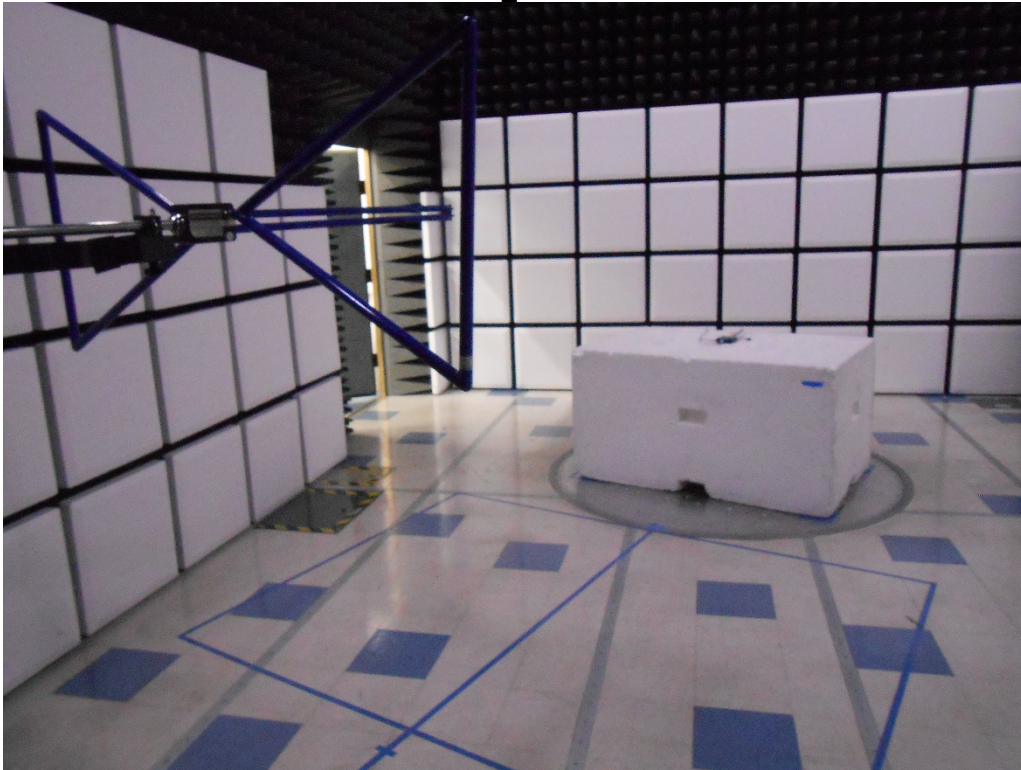

Test Setup Photos
FCC ID: PWO460066
ISED: 4726A-4600606

RF Conducted #1

RF Conducted #2

Test Setup Photos
FCC ID: PWO460066
ISED: 4726A-4600606

RF Radiated _ below 1 GHz

RF Radiated _ above 1 GHz