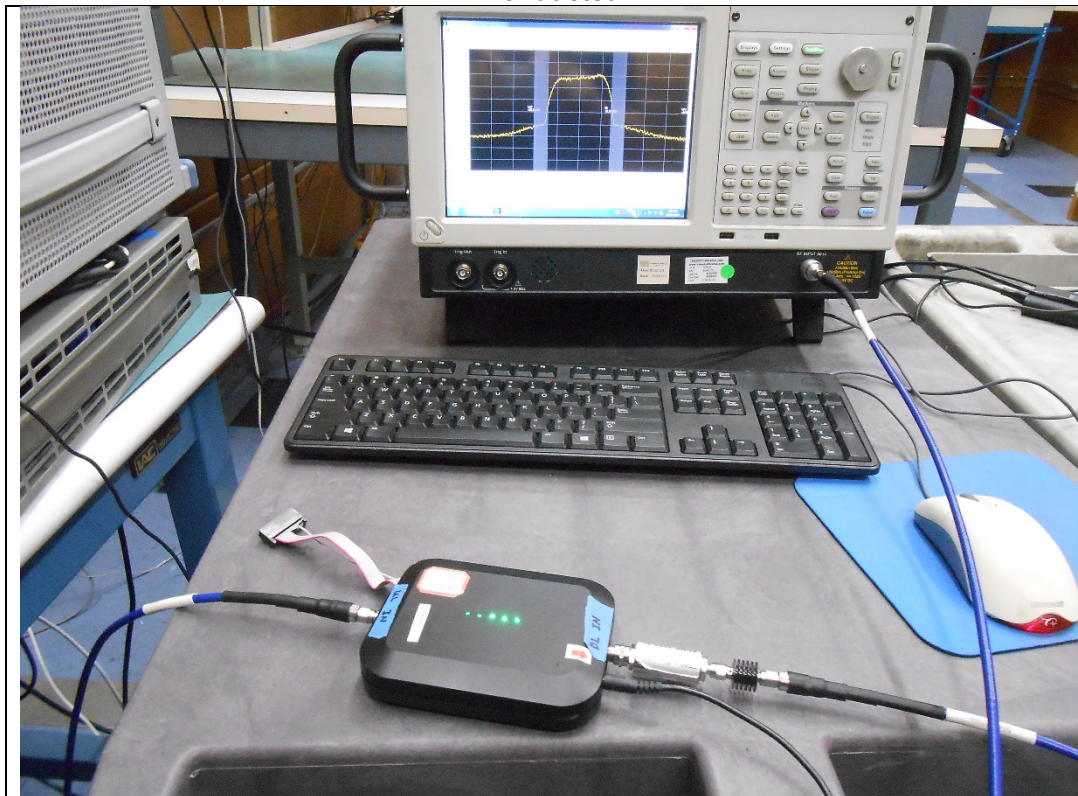

Test Setup Photos
FCC ID: PWO460066
ISED: 4726A-4600606

RF Conducted #1

RF Conducted #2

Test Setup Photos
FCC ID: PWO460066
ISED: 4726A-4600606

RF Radiated _ below 1 GHz

RF Radiated _ above 1 GHz