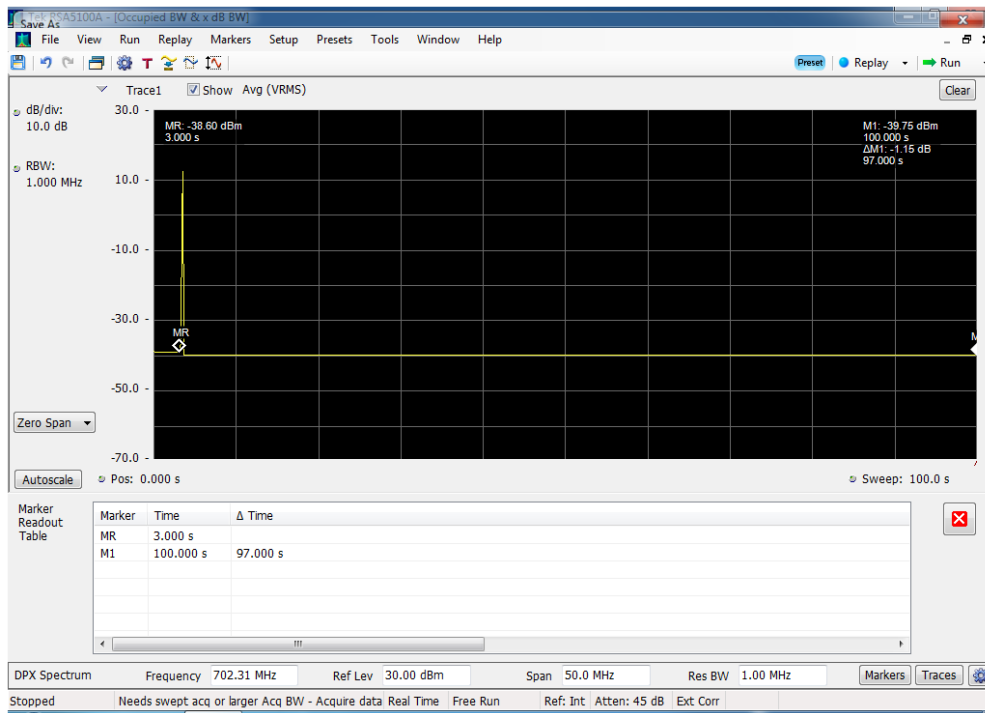

Restart Timing_B12 UL_698 - 716 MHz_p2040010