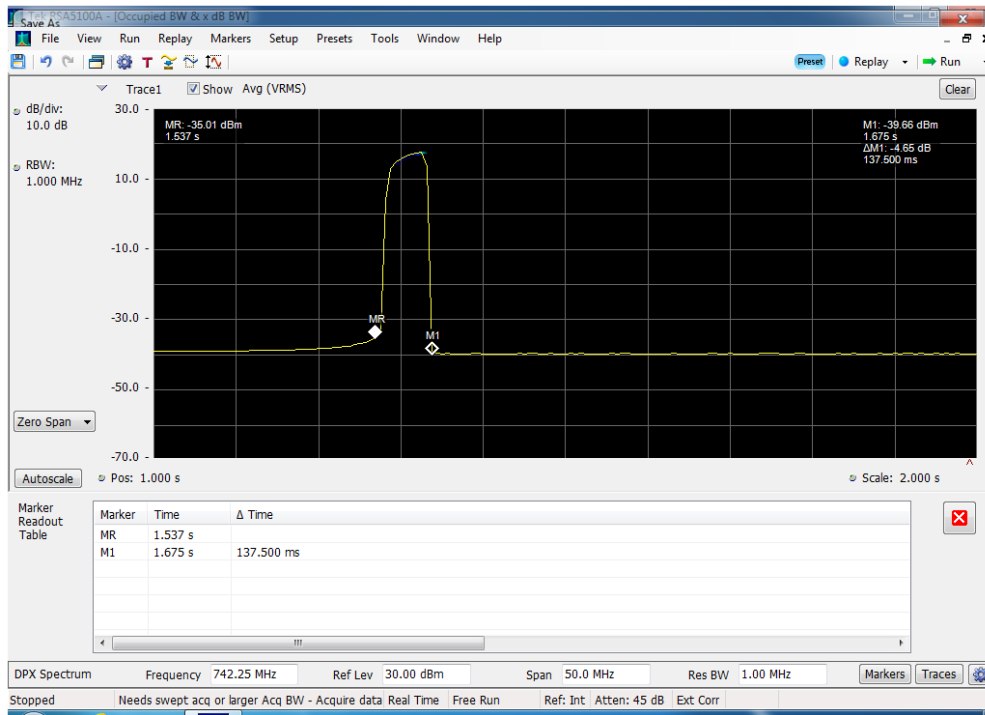

Detection Time_B12 DL_728 - 746 MHz_p2040010