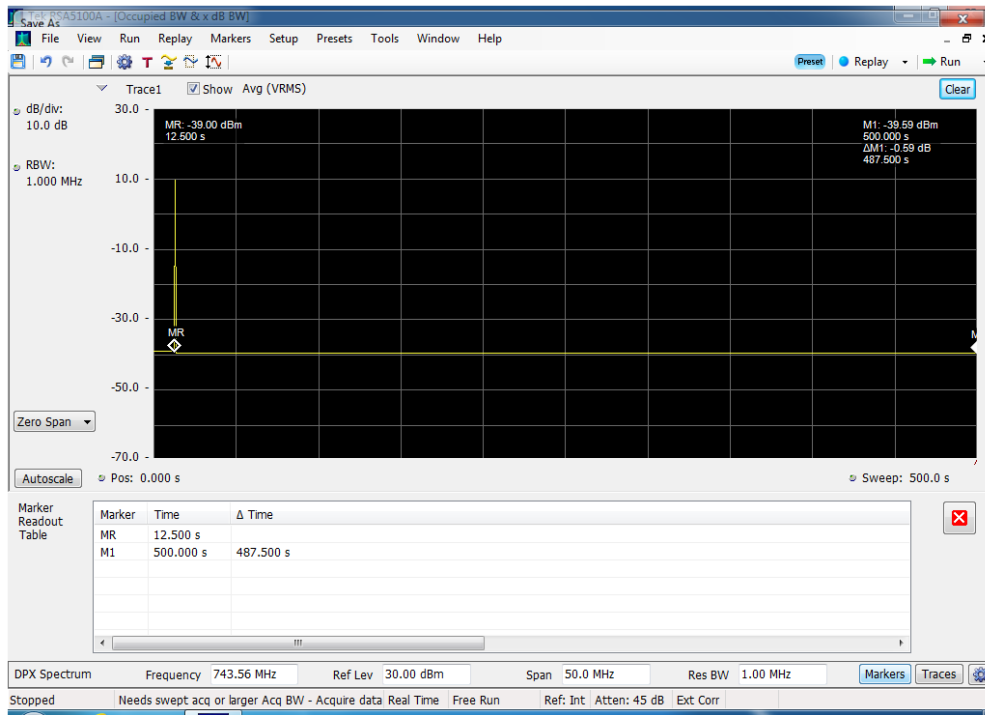

of restarts_B13 DL_746 - 757 MHz_p2040010