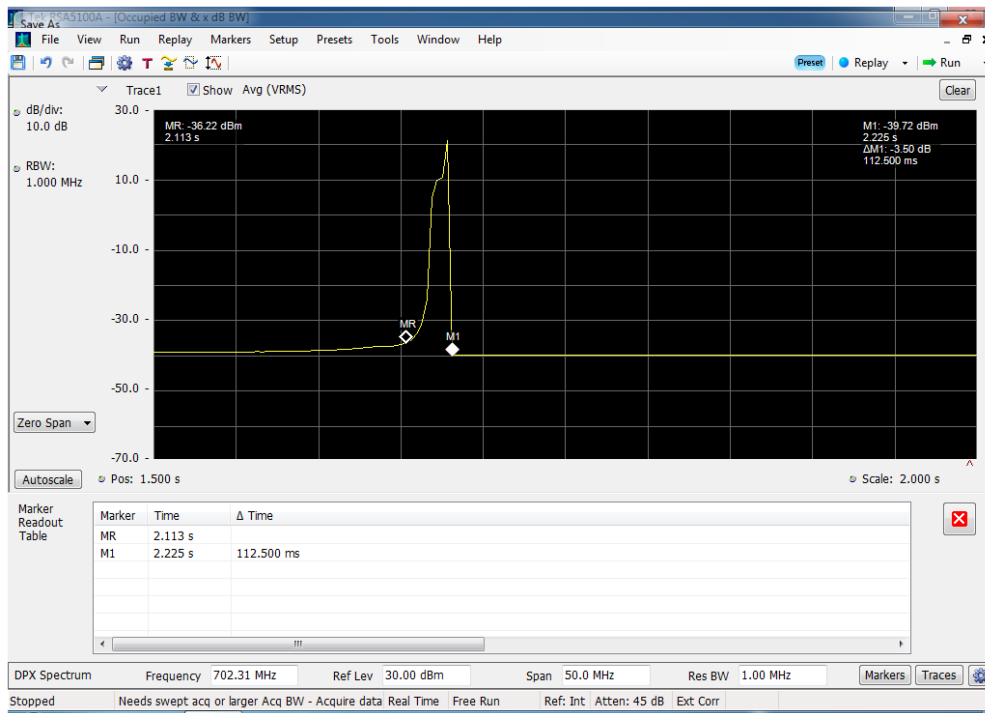

Detection Time_B12 UL_698 - 716 MHz_p2040010