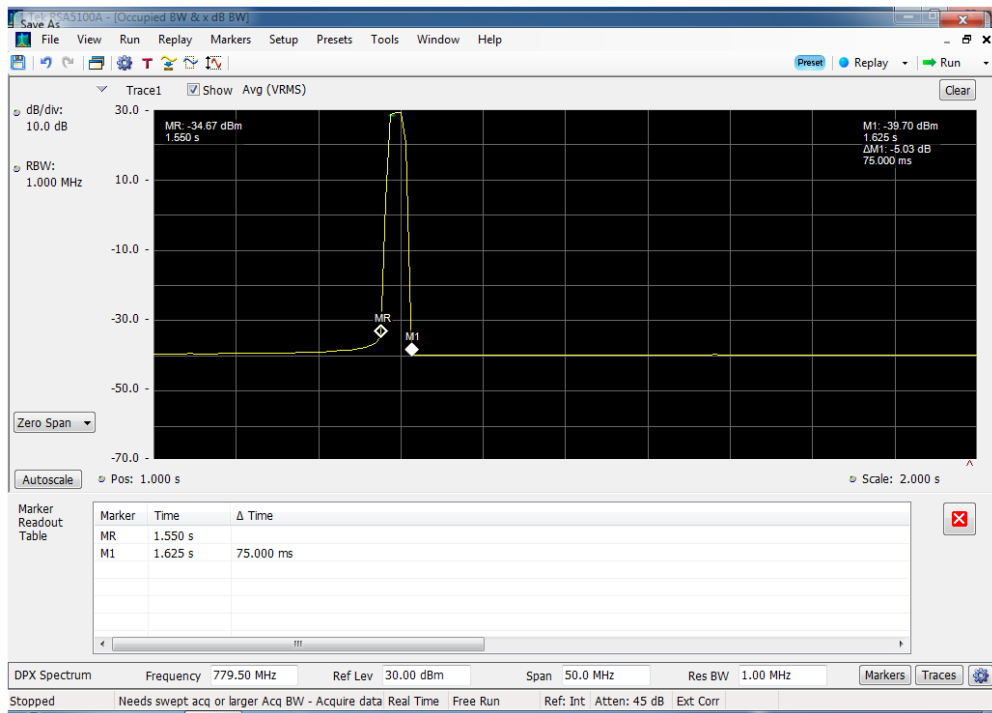

Detection Time_B13 UL_776 - 787 MHz_p2040010