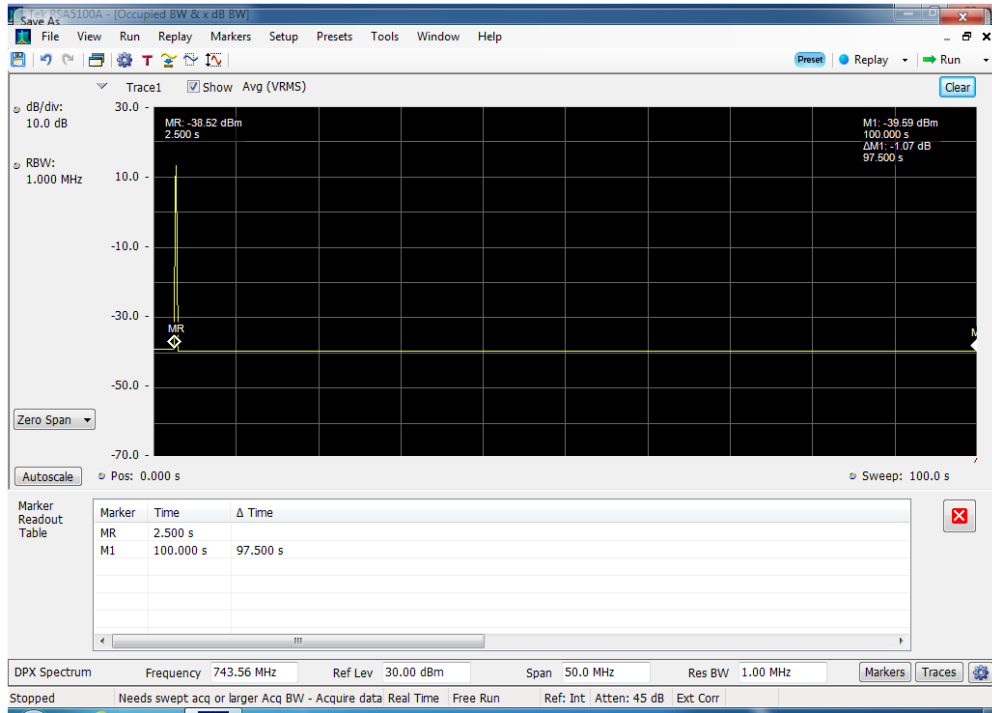

Restart Timing_B13 DL_746 - 757 MHz_p2040010