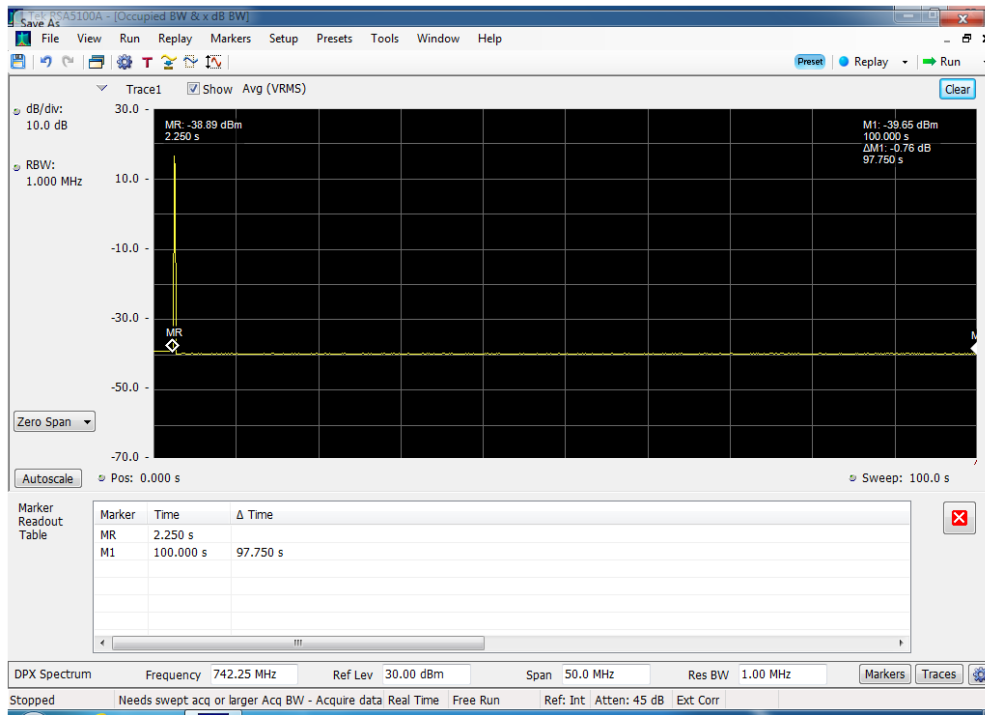

Restart Timing_B12 DL_728 - 746 MHz_p2040010