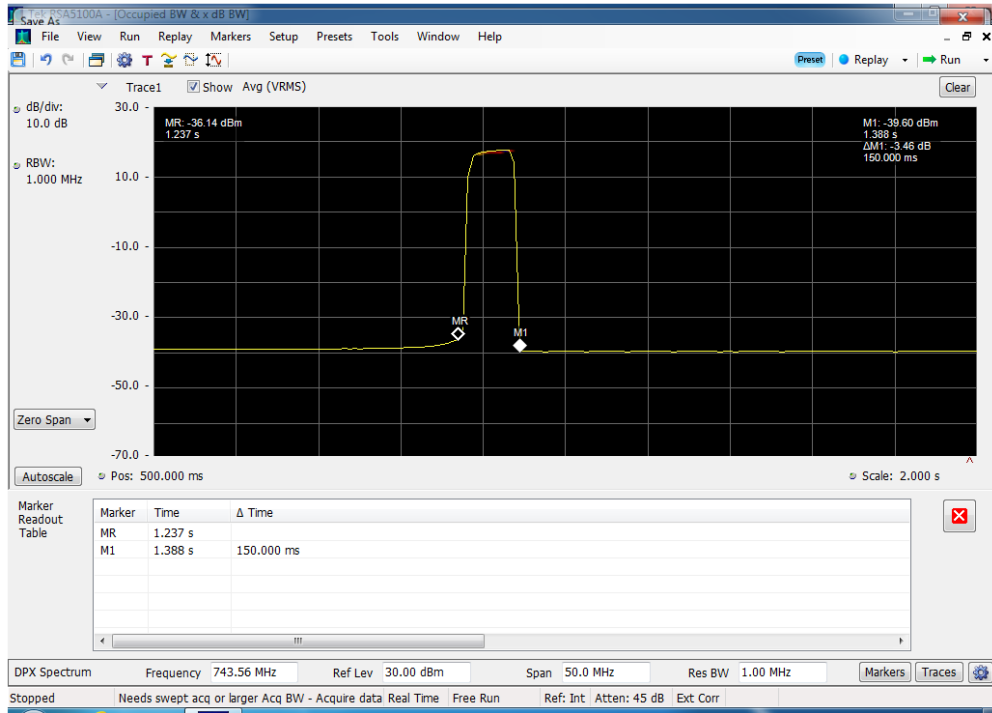

Detection Time_B13 DL_746 - 757 MHz_p2040010