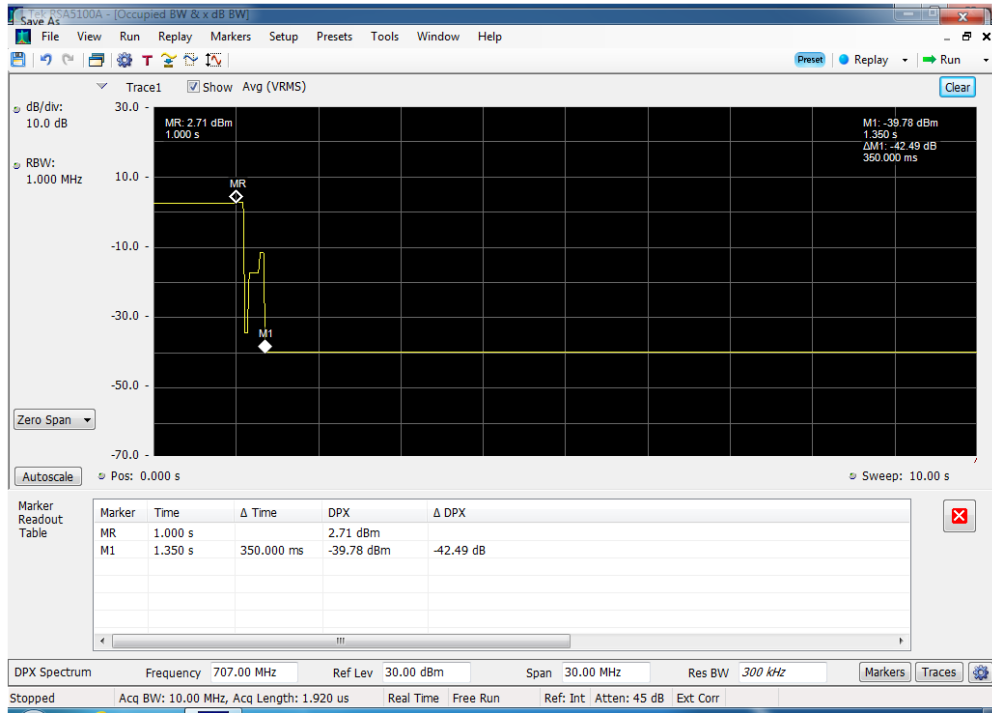

Annex G

Uplink Gain Timing

Variable Gain Timing_B12 UL_698 - 716 MHz_p2040010

Variable Gain Timing_B13 UL_776 - 787 MHz_p2040010