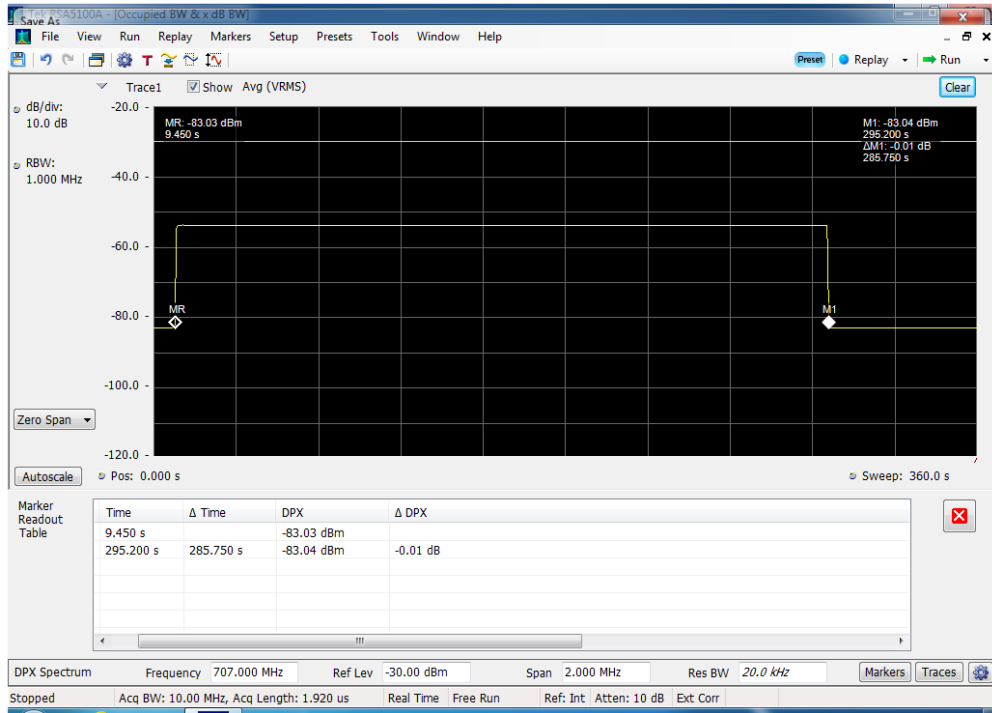

Annex F

Uplink Inactivity

Uplink Inactivity_B12 UL_698 - 716 MHz_p2040010

Uplink Inactivity_B13 UL_776 - 787 MHz_p2040010