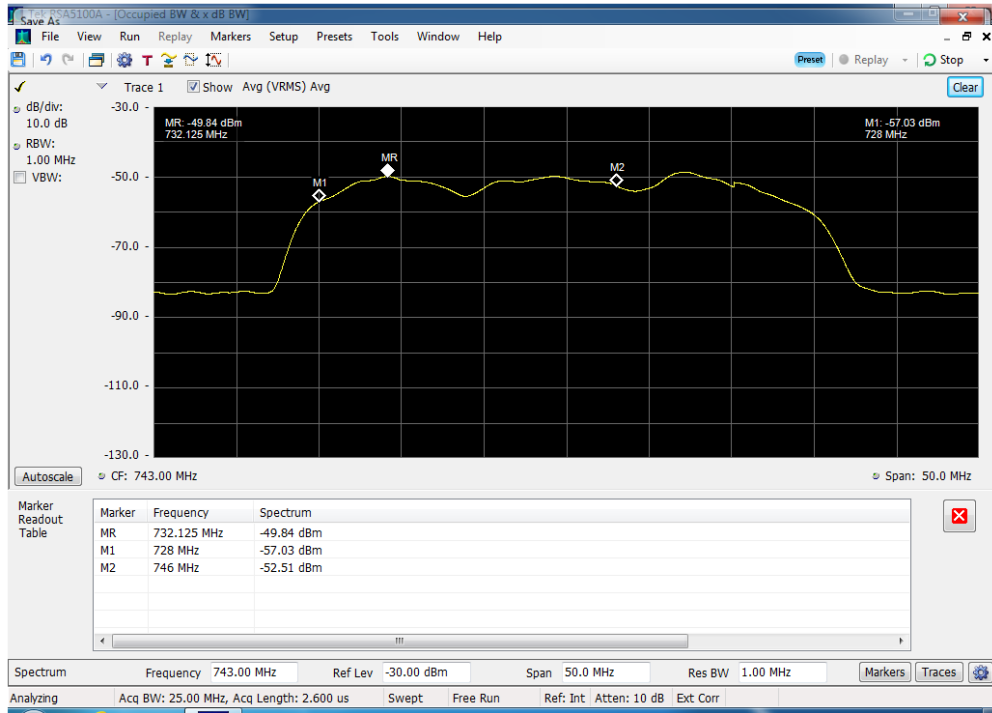

Annex E

Noise Limits

Uplink Noise Timing

Noise Power_B12 DL_728 - 746 MHz_p2040010

Noise Power_B12 UL_698 - 716 MHz_p2040010

Noise Power_B13 DL_746 - 757 MHz_p2040010

Noise Power_B13 UL_776 - 787 MHz_p2040010

Variable Noise Timing_B12 UL_698 - 716 MHz_p2040010

Variable Noise Timing_B13 UL_776 - 787 MHz_p2040010