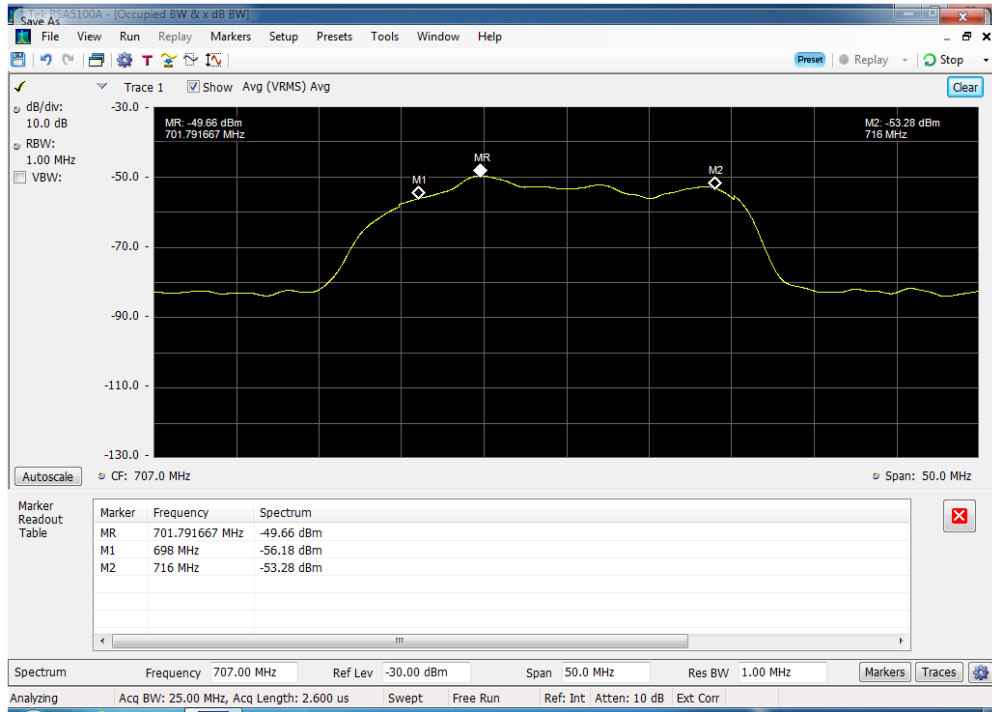

Annex E

Noise Limits

Uplink Noise Timing

Noise Power_B12 DL_728 - 746 MHz_p2040010

Noise Power_B12 UL_698 - 716 MHz_p2040010

Noise Power_B13 DL_746 - 757 MHz_p2040010

Noise Power_B13 UL_776 - 787 MHz_p2040010

Variable Noise Timing_B12 UL_698 - 716 MHz_p2040010

Variable Noise Timing_B13 UL_776 - 787 MHz_p2040010