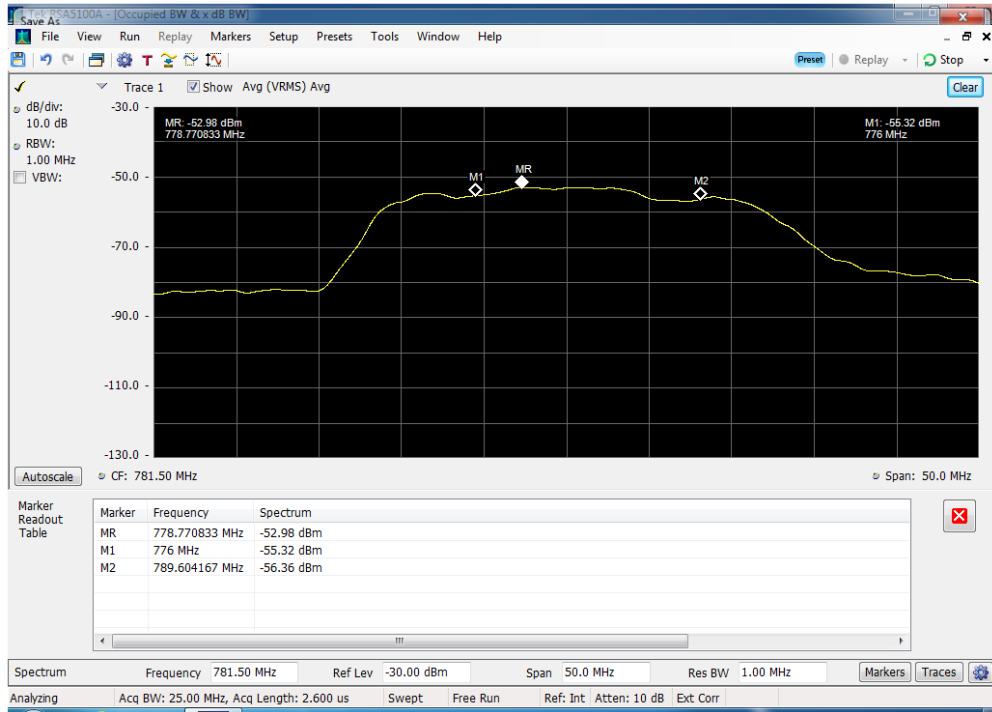

Annex E

Noise Limits

Uplink Noise Timing

Noise Power_B12 DL_728 - 746 MHz_p2040010

Noise Power_B12 UL_698 - 716 MHz_p2040010

Noise Power_B13 DL_746 - 757 MHz_p2040010

Noise Power_B13 UL_776 - 787 MHz_p2040010

Variable Noise Timing_B12 UL_698 - 716 MHz_p2040010

Variable Noise Timing_B13 UL_776 - 787 MHz_p2040010