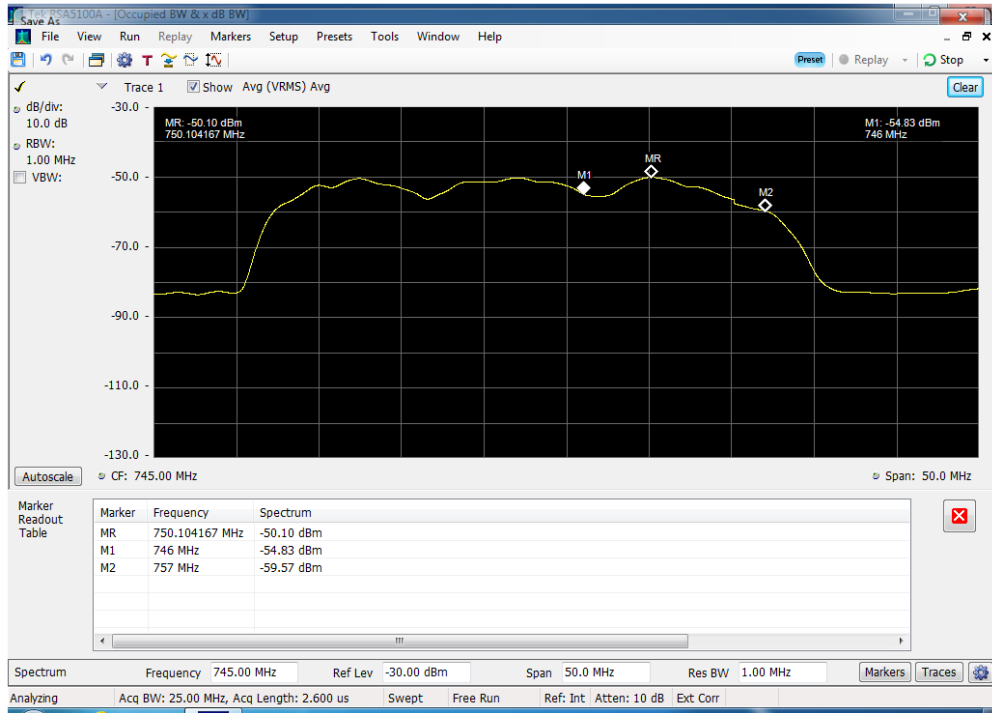

Annex E

Noise Limits

Uplink Noise Timing

Noise Power_B12 DL_728 - 746 MHz_p2040010

Noise Power_B12 UL_698 - 716 MHz_p2040010

Noise Power_B13 DL_746 - 757 MHz_p2040010

Noise Power_B13 UL_776 - 787 MHz_p2040010

Variable Noise Timing_B12 UL_698 - 716 MHz_p2040010

Variable Noise Timing_B13 UL_776 - 787 MHz_p2040010