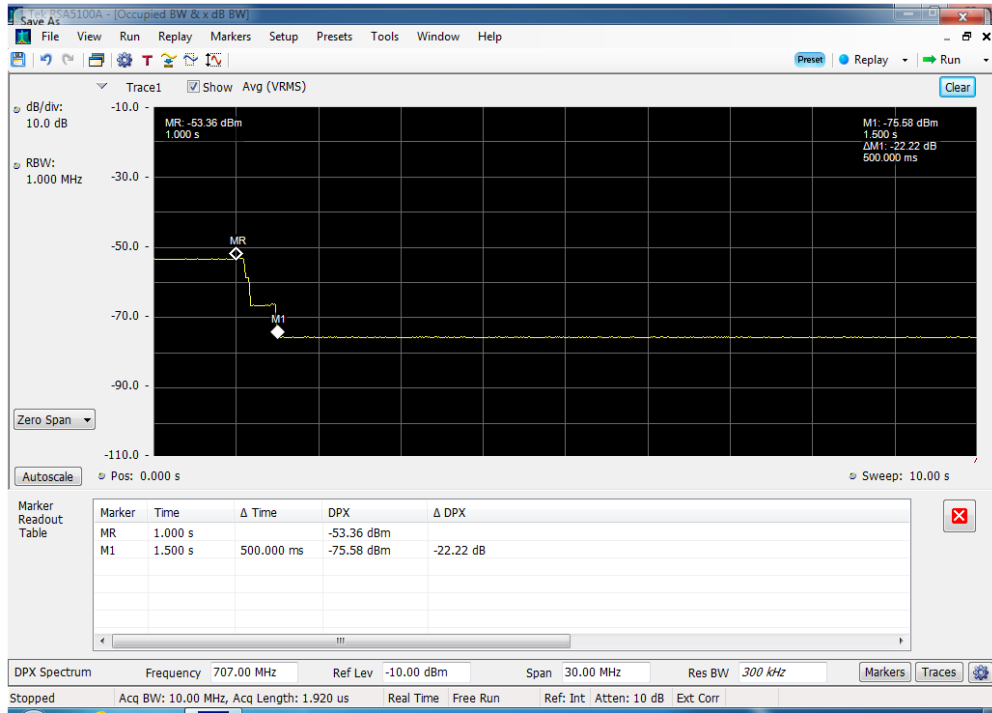

Annex E

Noise Limits

Uplink Noise Timing

Noise Power_B12 DL_728 - 746 MHz_p2040010

Noise Power_B12 UL_698 - 716 MHz_p2040010

Noise Power_B13 DL_746 - 757 MHz_p2040010

Noise Power_B13 UL_776 - 787 MHz_p2040010

Variable Noise Timing_B12 UL_698 - 716 MHz_p2040010

Variable Noise Timing_B13 UL_776 - 787 MHz_p2040010