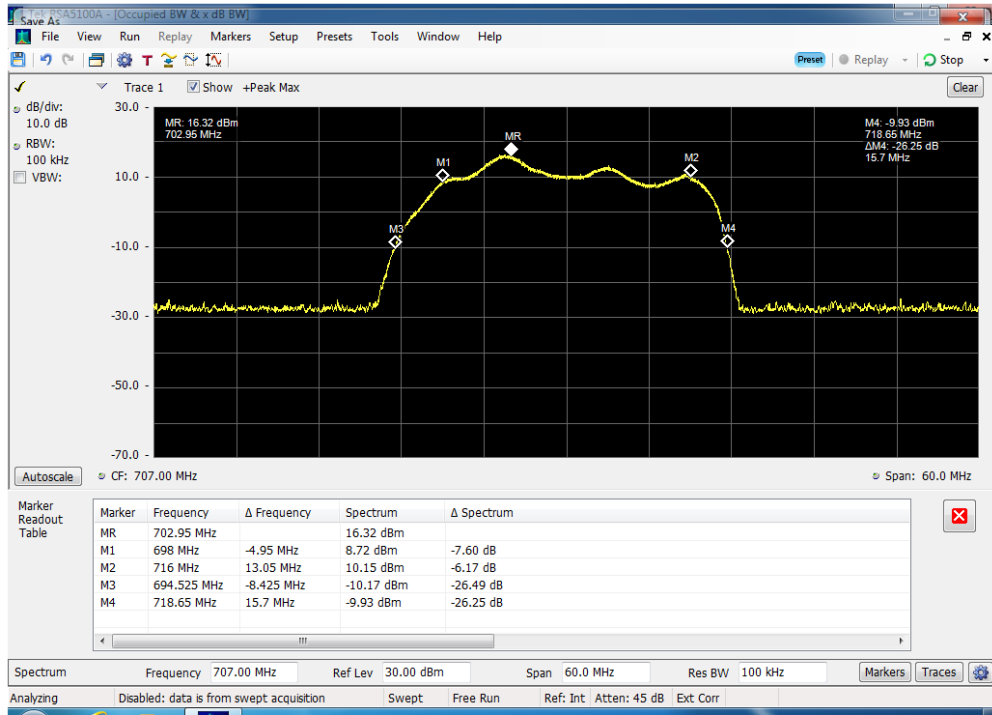

Annex A

Authorized Frequency Band

Auth Freq Band_DL_B12_728 - 746 MHz_p2040010

Auth Freq Band_DL_B12_746 - 757 MHz_p2040010

Auth Freq Band_UL_B12_698 - 716 MHz_p2040010

Auth Freq Band_UL_B13_776 - 787 MHz_p2040010