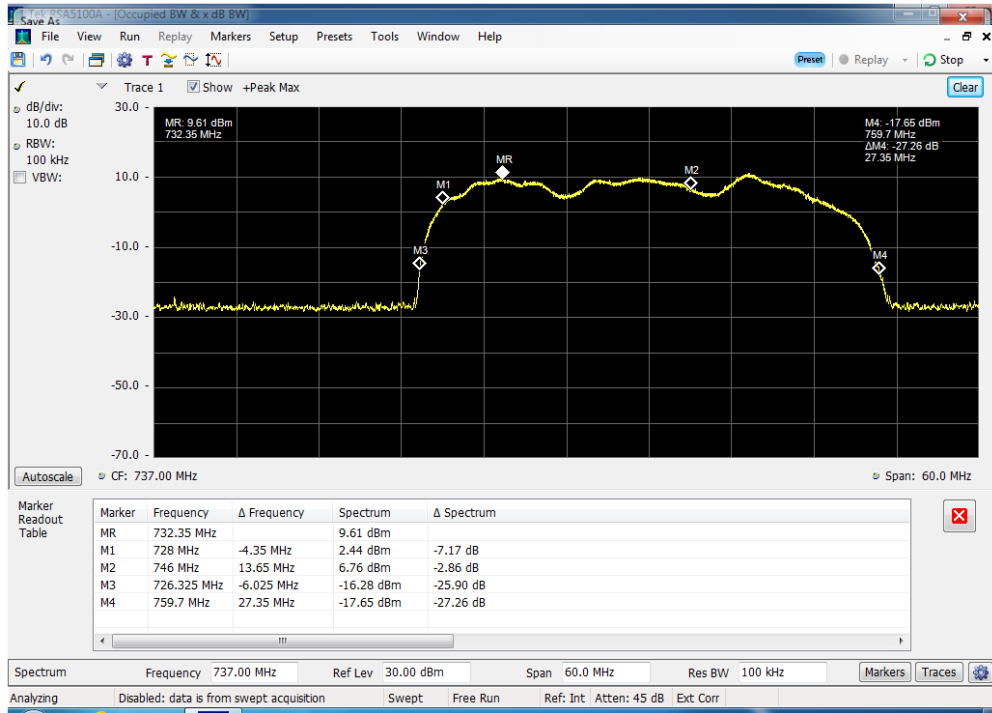

Annex A

Authorized Frequency Band

Auth Freq Band_DL_B12_728 - 746 MHz_p2040010

Auth Freq Band_DL_B12_746 - 757 MHz_p2040010

Auth Freq Band_UL_B12_698 - 716 MHz_p2040010

Auth Freq Band_UL_B13_776 - 787 MHz_p2040010