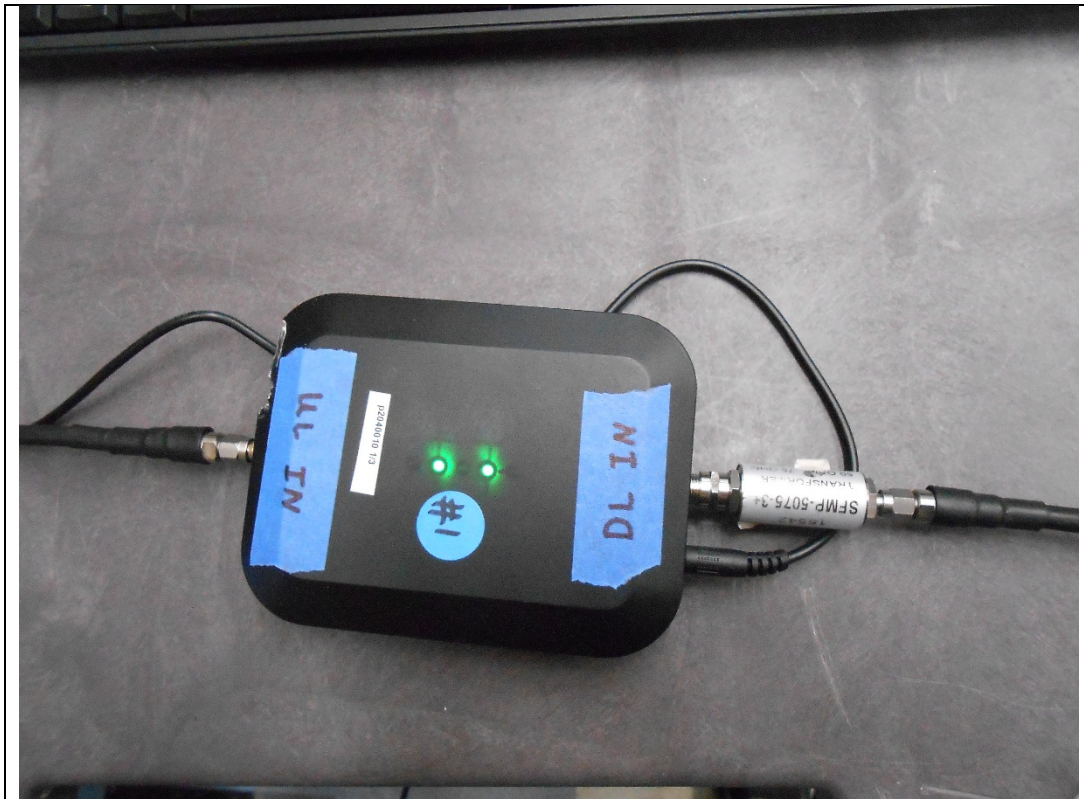

Test Setup Photos  
FCC ID: PWO460065  
ISED: 4726A-4600605

RF Conducted #1

RF Conducted #2

Test Setup Photos  
FCC ID: PWO460065  
ISED: 4726A-4600605

RF Radiated\_ below 1 GHz

RF Radiated\_ above 1 GHz