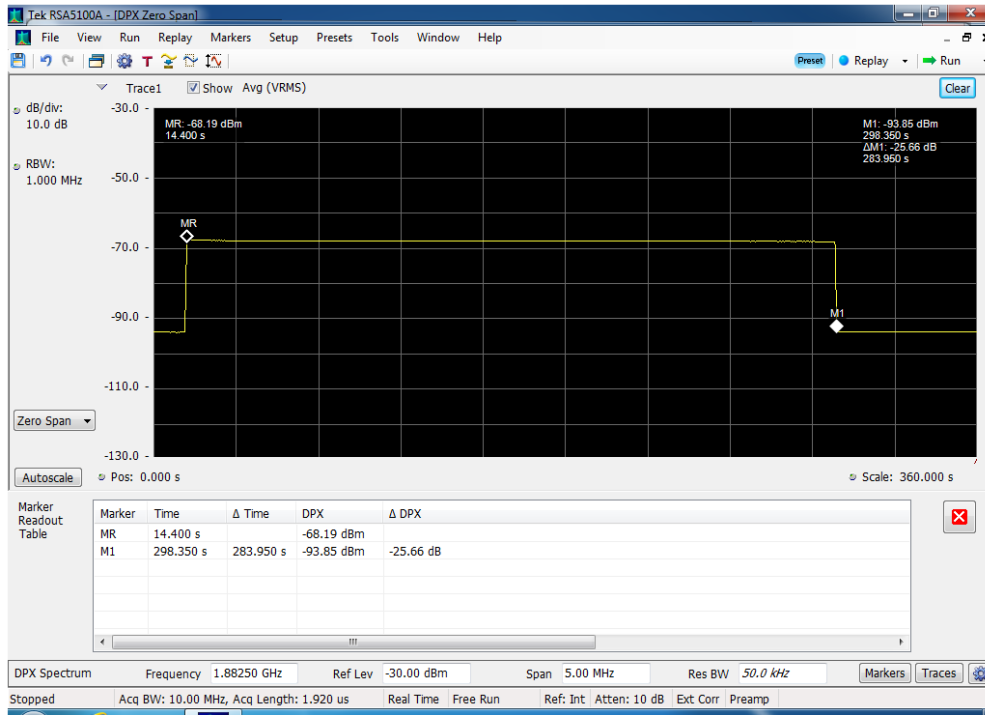

Annex F

Uplink Inactivity

Variable Uplink Inactivity_B12_698 - 716 MHz_p2040009

Variable Uplink Inactivity_B13_776 - 787 MHz_p2040009

Variable Uplink Inactivity_B2_1850 - 1915 MHz_p2040009

Variable Uplink Inactivity_B4_1710 - 1755 MHz_p2040009

Variable Uplink Inactivity_B5_824 - 849 MHz_p2040009