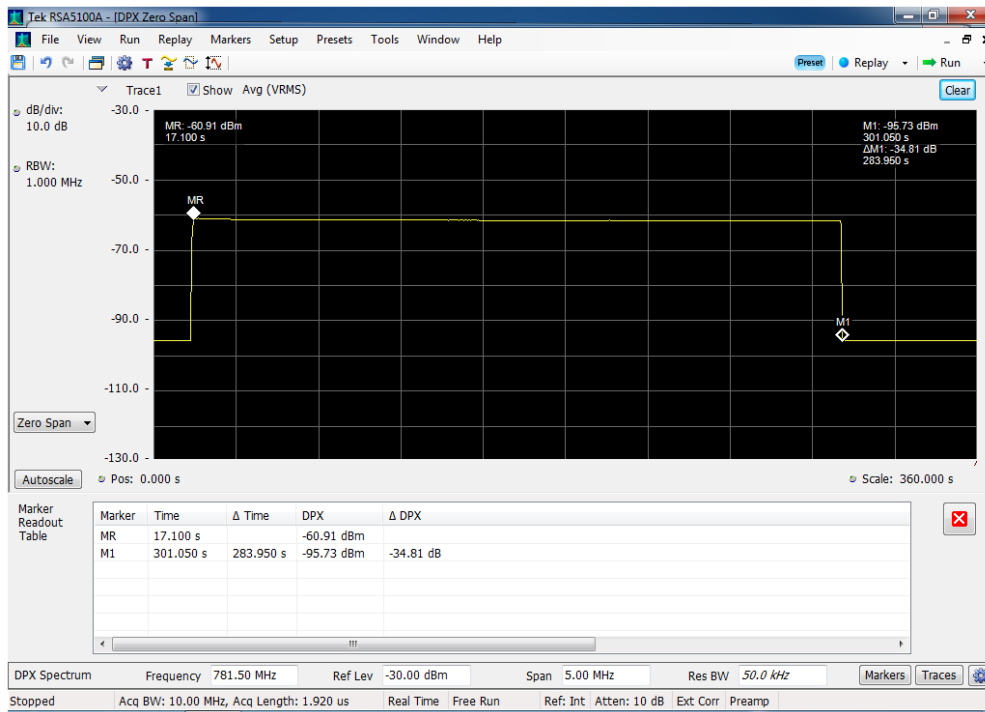

Annex F

Uplink Inactivity

Variable Uplink Inactivity_B12_698 - 716 MHz_p2040009

Variable Uplink Inactivity_B13_776 - 787 MHz_p2040009

Variable Uplink Inactivity_B2_1850 - 1915 MHz_p2040009

Variable Uplink Inactivity_B4_1710 - 1755 MHz_p2040009

Variable Uplink Inactivity_B5_824 - 849 MHz_p2040009