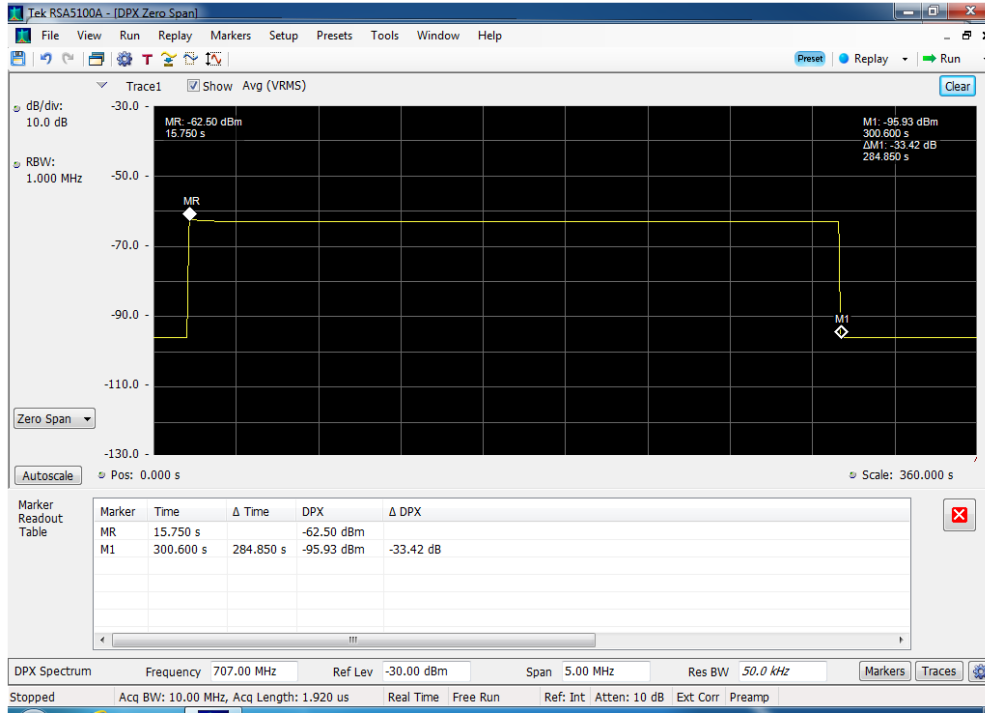

Annex F

Uplink Inactivity

Variable Uplink Inactivity_B12_698 - 716 MHz_p2040009

Variable Uplink Inactivity_B13_776 - 787 MHz_p2040009

Variable Uplink Inactivity_B2_1850 - 1915 MHz_p2040009

Variable Uplink Inactivity_B4_1710 - 1755 MHz_p2040009

Variable Uplink Inactivity_B5_824 - 849 MHz_p2040009