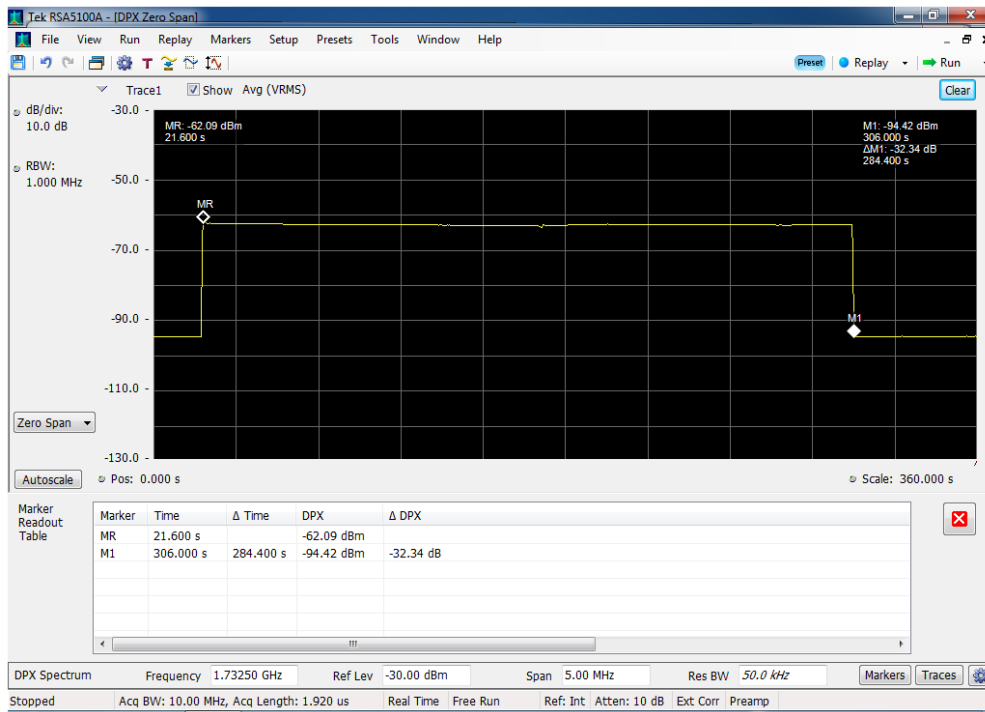

Annex F

Uplink Inactivity

Variable Uplink Inactivity_B12_698 - 716 MHz_p2040009

Variable Uplink Inactivity_B13_776 - 787 MHz_p2040009

Variable Uplink Inactivity_B2_1850 - 1915 MHz_p2040009

Variable Uplink Inactivity_B4_1710 - 1755 MHz_p2040009

Variable Uplink Inactivity_B5_824 - 849 MHz_p2040009