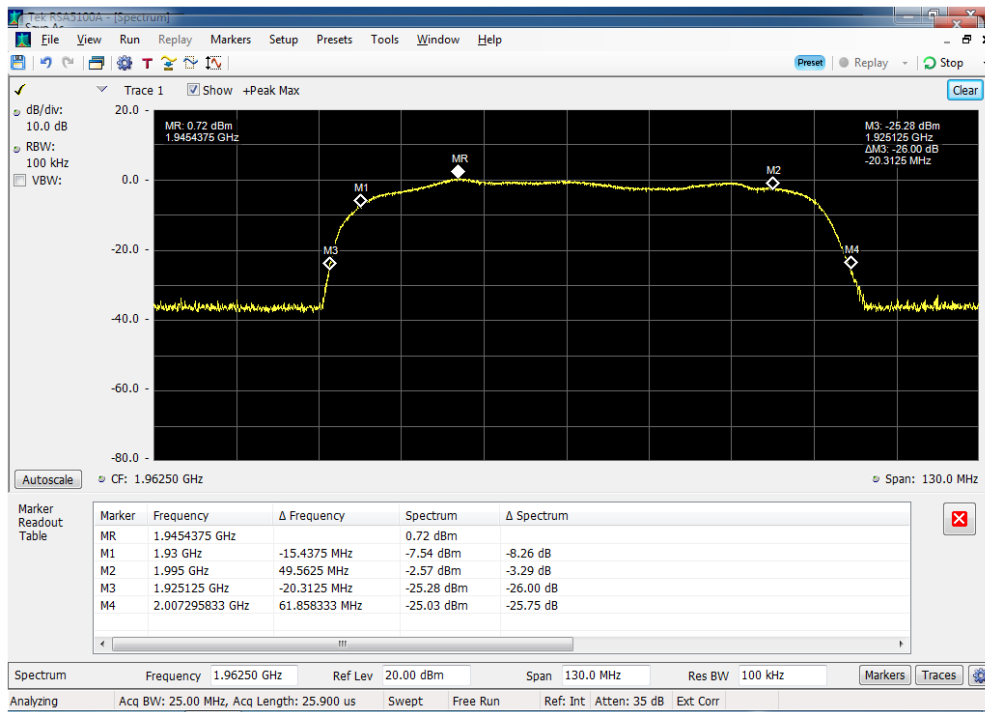

Annex A

Authorized Frequency Band

Auth Freq Band_DL_B12_728 - 746 MHz_p2040009

Auth Freq Band_DL_B13_746 - 757 MHz_p2040009

Auth Freq Band_DL_B2_2110 - 2155 MHz_p2040009

Auth Freq Band_DL_B4_1930 - 1995 MHz_p2040009

Auth Freq Band_DL_B5_869 - 894 MHz_p2040009

Auth Freq Band_UL_B12_698 - 716 MHz_p2040009

Auth Freq Band_UL_B13_776 - 787 MHz_p2040009

Auth Freq Band_UL_B2_1850 - 1915 MHz_p2040009

Auth Freq Band_UL_B4_1710 - 1755 MHz_p2040009

Auth Freq Band_UL_B5_824 - 849 MHz_p2040009