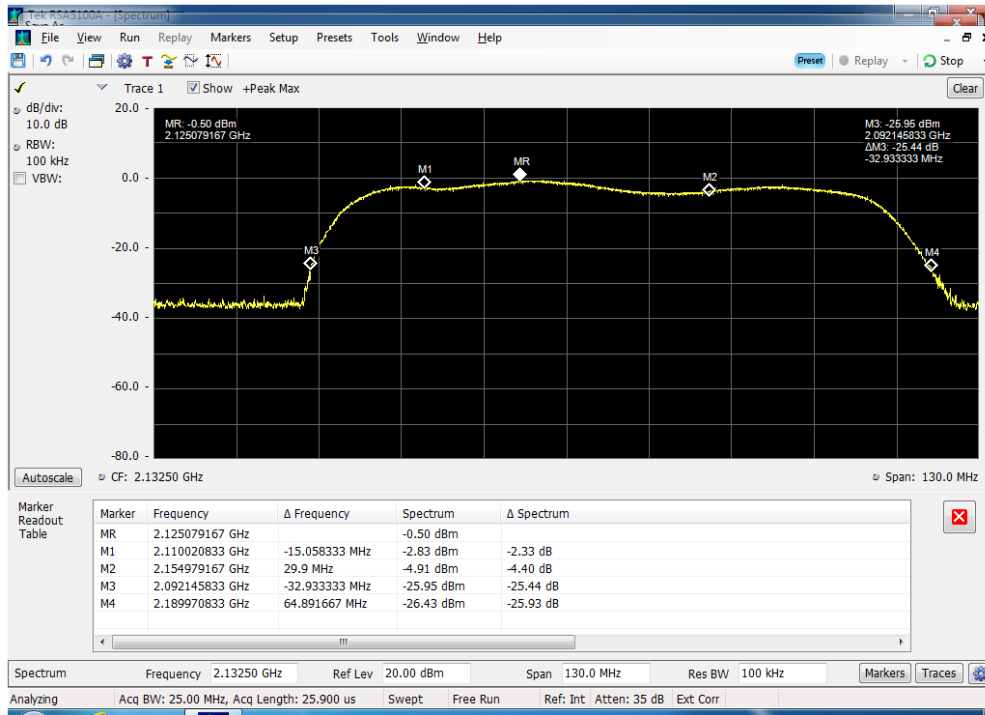

Annex A

Authorized Frequency Band

Auth Freq Band_DL_B12_728 - 746 MHz_p2040009

Auth Freq Band_DL_B13_746 - 757 MHz_p2040009

Auth Freq Band_DL_B2_2110 - 2155 MHz_p2040009

Auth Freq Band_DL_B4_1930 - 1995 MHz_p2040009

Auth Freq Band_DL_B5_869 - 894 MHz_p2040009

Auth Freq Band_UL_B12_698 - 716 MHz_p2040009

Auth Freq Band_UL_B13_776 - 787 MHz_p2040009

Auth Freq Band_UL_B2_1850 - 1915 MHz_p2040009

Auth Freq Band_UL_B4_1710 - 1755 MHz_p2040009

Auth Freq Band_UL_B5_824 - 849 MHz_p2040009