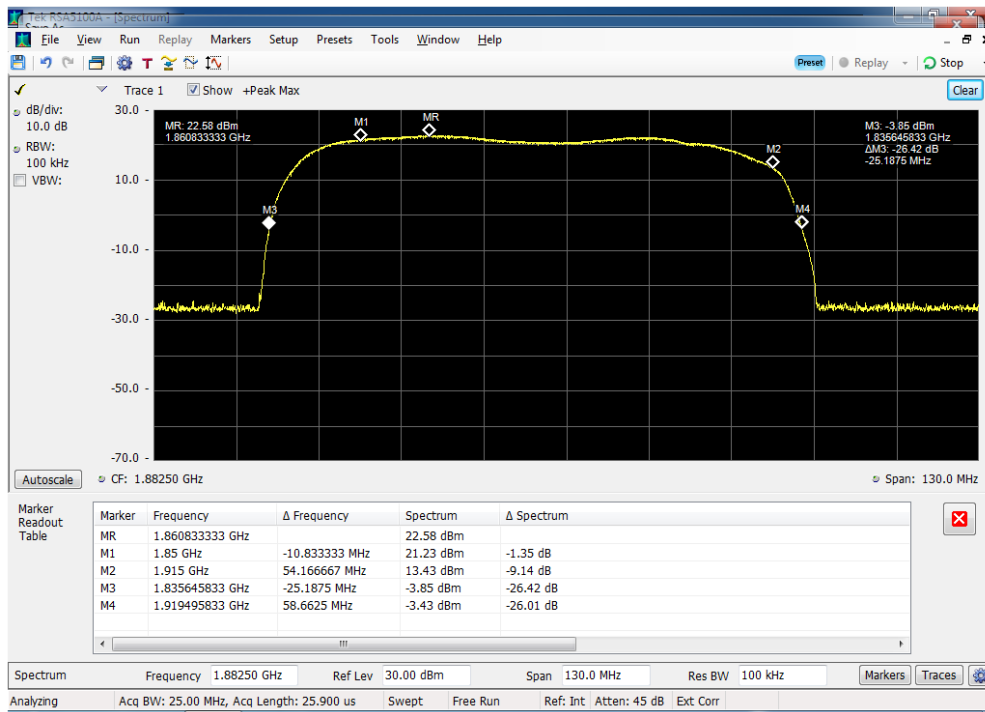

Auth Freq Band_DL_B5_869 - 894 MHz_p2040009

Auth Freq Band_UL_B12_698 - 716 MHz_p2040009

Auth Freq Band_UL_B13_776 - 787 MHz_p2040009

Auth Freq Band_UL_B2_1850 - 1915 MHz_p2040009

Auth Freq Band_UL_B4_1710 - 1755 MHz_p2040009

Auth Freq Band_UL_B5_824 - 849 MHz_p2040009