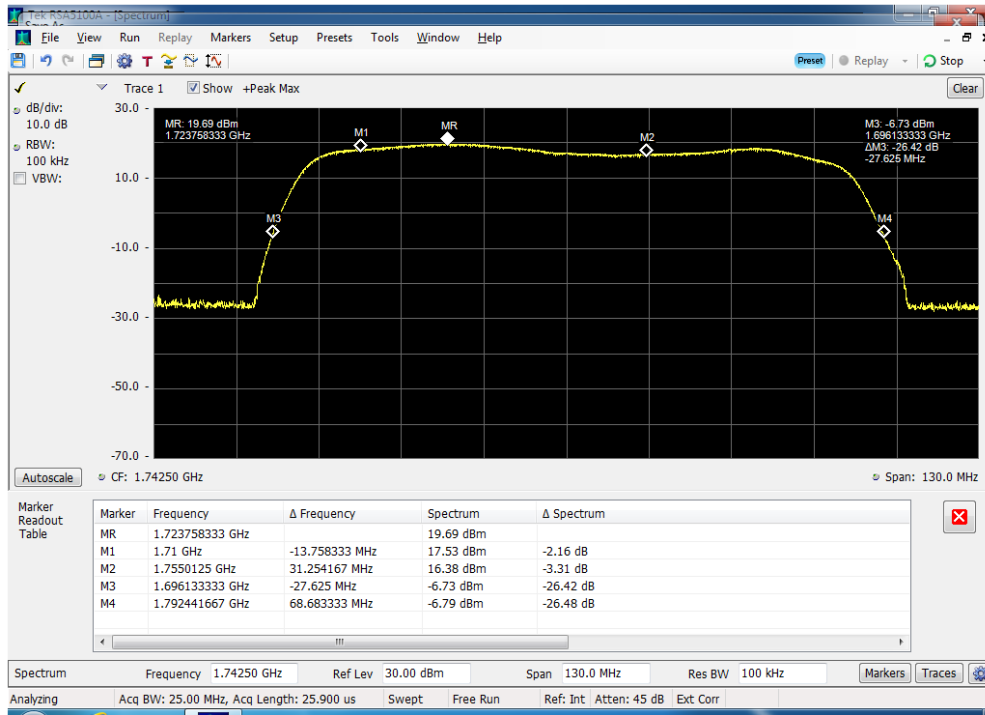

Auth Freq Band_DL_B5_869 - 894 MHz_p2040009

Auth Freq Band_UL_B12_698 - 716 MHz_p2040009

Auth Freq Band_UL_B13_776 - 787 MHz_p2040009

Auth Freq Band_UL_B2_1850 - 1915 MHz_p2040009

Auth Freq Band_UL_B4_1710 - 1755 MHz_p2040009

Auth Freq Band_UL_B5_824 - 849 MHz_p2040009