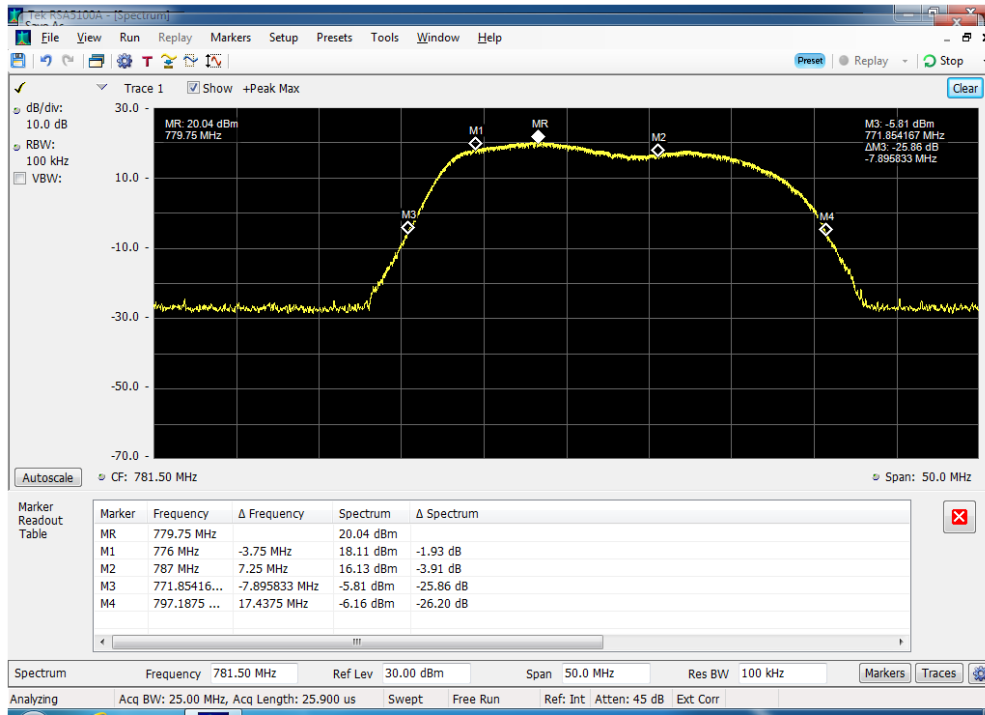

Auth Freq Band_DL_B5_869 - 894 MHz_p2040009

Auth Freq Band_UL_B12_698 - 716 MHz_p2040009

Auth Freq Band_UL_B13_776 - 787 MHz_p2040009

Auth Freq Band_UL_B2_1850 - 1915 MHz_p2040009

Auth Freq Band_UL_B4_1710 - 1755 MHz_p2040009

Auth Freq Band_UL_B5_824 - 849 MHz_p2040009