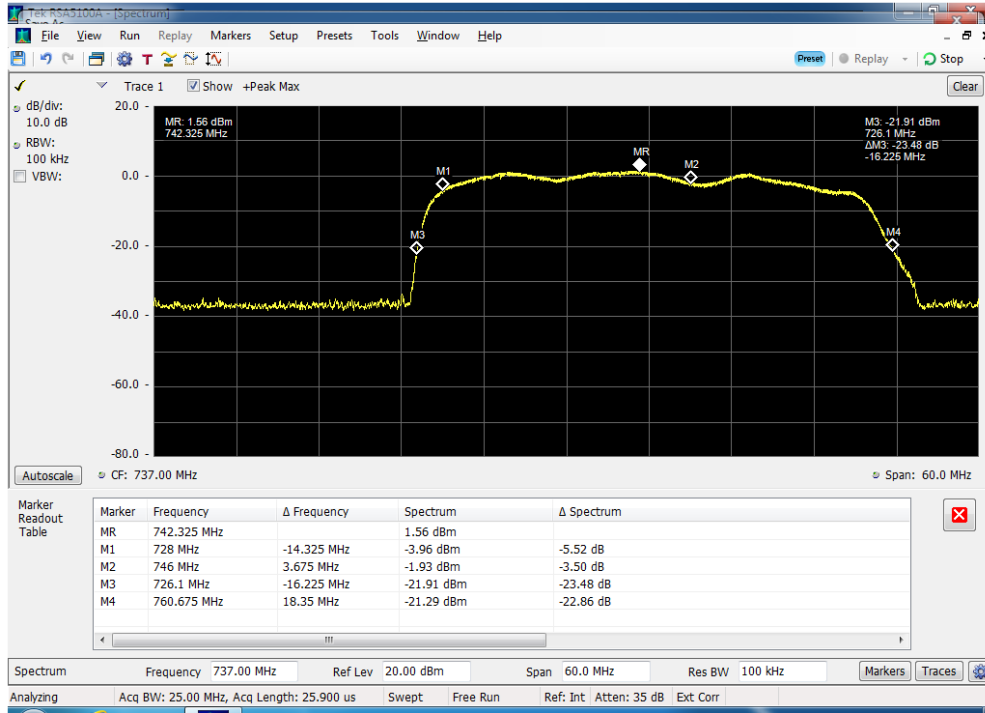

Annex A

Authorized Frequency Band

Auth Freq Band_DL_B12_728 - 746 MHz_p2040009

Auth Freq Band_DL_B13_746 - 757 MHz_p2040009

Auth Freq Band_DL_B2_2110 - 2155 MHz_p2040009

Auth Freq Band_DL_B4_1930 - 1995 MHz_p2040009

Auth Freq Band_DL_B5_869 - 894 MHz_p2040009

Auth Freq Band_UL_B12_698 - 716 MHz_p2040009

Auth Freq Band_UL_B13_776 - 787 MHz_p2040009

Auth Freq Band_UL_B2_1850 - 1915 MHz_p2040009

Auth Freq Band_UL_B4_1710 - 1755 MHz_p2040009

Auth Freq Band_UL_B5_824 - 849 MHz_p2040009