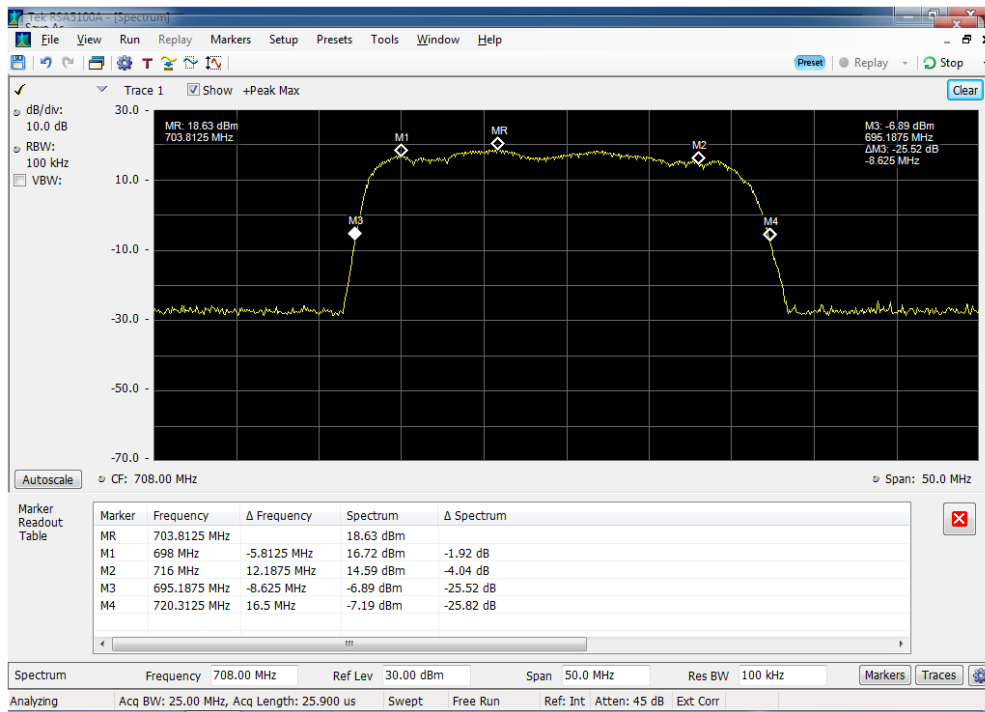

Annex A

Authorized Frequency Band

Auth Freq Band_DL_B12_728 - 746 MHz_p2040009

Auth Freq Band_DL_B13_746 - 757 MHz_p2040009

Auth Freq Band_DL_B2_2110 - 2155 MHz_p2040009

Auth Freq Band_DL_B4_1930 - 1995 MHz_p2040009

Auth Freq Band_DL_B5_869 - 894 MHz_p2040009

Auth Freq Band_UL_B12_698 - 716 MHz_p2040009

Auth Freq Band_UL_B13_776 - 787 MHz_p2040009

Auth Freq Band_UL_B2_1850 - 1915 MHz_p2040009

Auth Freq Band_UL_B4_1710 - 1755 MHz_p2040009

Auth Freq Band_UL_B5_824 - 849 MHz_p2040009