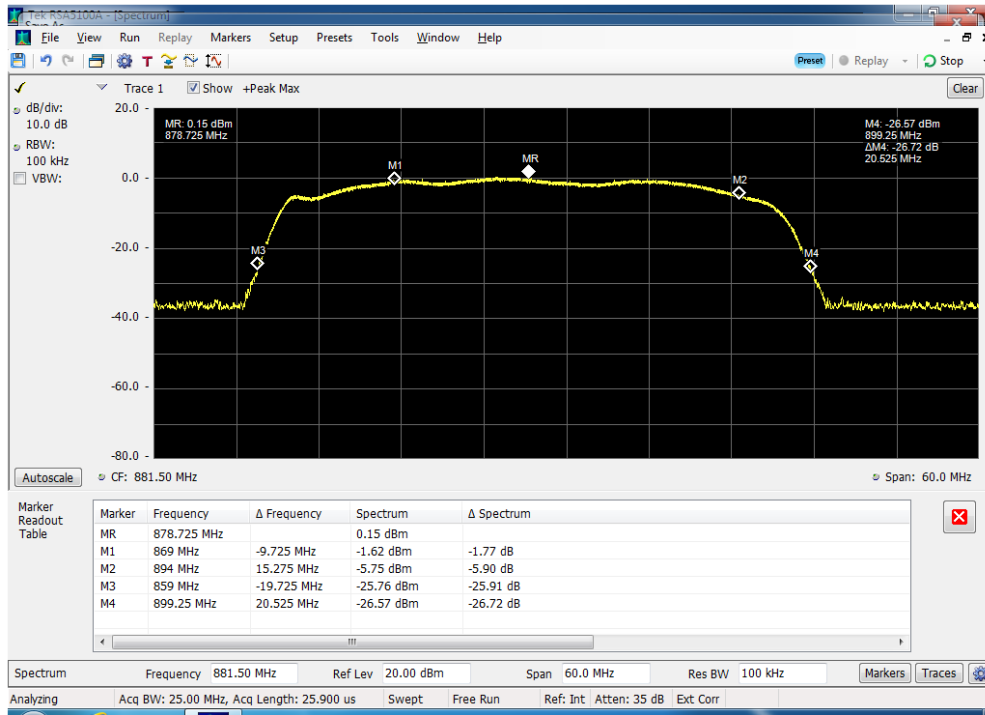

Annex A

Authorized Frequency Band

Auth Freq Band_DL_B12_728 - 746 MHz_p2040009

Auth Freq Band_DL_B13_746 - 757 MHz_p2040009

Auth Freq Band_DL_B2_2110 - 2155 MHz_p2040009

Auth Freq Band_DL_B4_1930 - 1995 MHz_p2040009

Auth Freq Band_DL_B5_869 - 894 MHz_p2040009

Auth Freq Band_UL_B12_698 - 716 MHz_p2040009

Auth Freq Band_UL_B13_776 - 787 MHz_p2040009

Auth Freq Band_UL_B2_1850 - 1915 MHz_p2040009

Auth Freq Band_UL_B4_1710 - 1755 MHz_p2040009

Auth Freq Band_UL_B5_824 - 849 MHz_p2040009