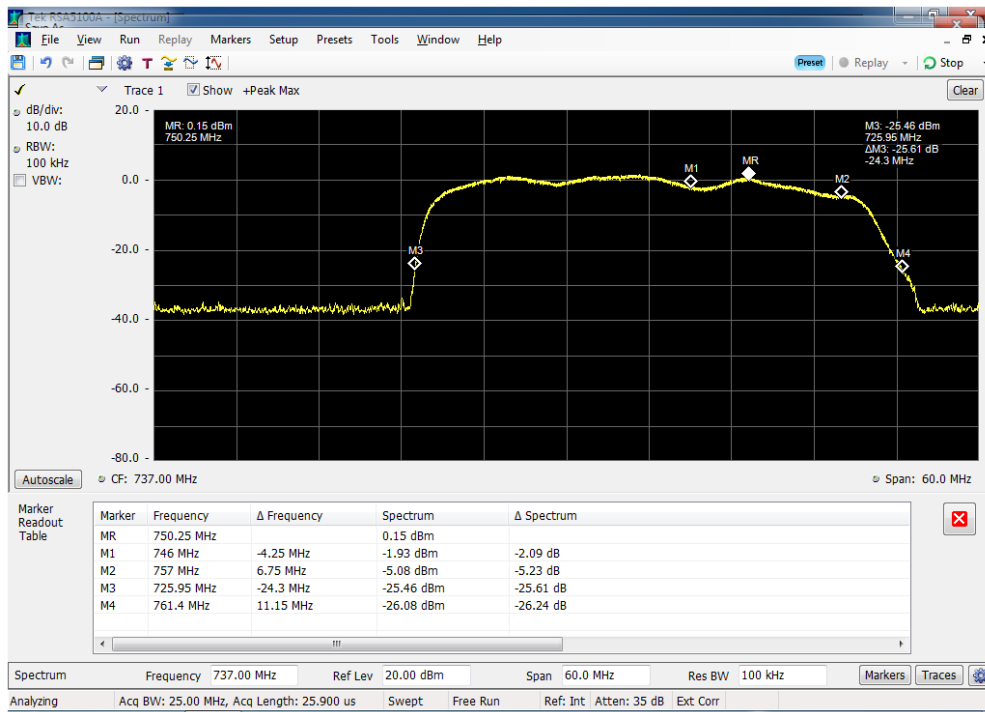

Annex A

Authorized Frequency Band

Auth Freq Band_DL_B12_728 - 746 MHz_p2040009

Auth Freq Band_DL_B13_746 - 757 MHz_p2040009

Auth Freq Band_DL_B2_2110 - 2155 MHz_p2040009

Auth Freq Band_DL_B4_1930 - 1995 MHz_p2040009

Auth Freq Band_DL_B5_869 - 894 MHz_p2040009

Auth Freq Band_UL_B12_698 - 716 MHz_p2040009

Auth Freq Band_UL_B13_776 - 787 MHz_p2040009

Auth Freq Band_UL_B2_1850 - 1915 MHz_p2040009

Auth Freq Band_UL_B4_1710 - 1755 MHz_p2040009

Auth Freq Band_UL_B5_824 - 849 MHz_p2040009