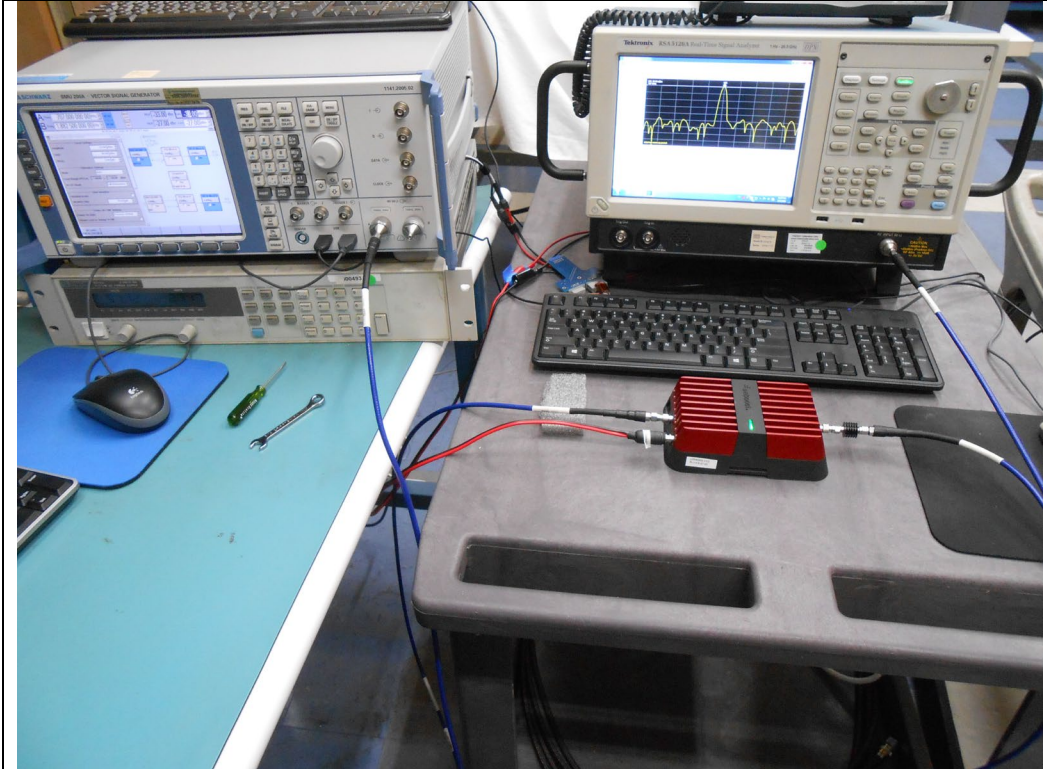

**Test Setup Photos**  
FCC ID: PWO460061  
ISED ID: 4726A-460061

**RF Conducted #1**

**RF Conducted #2**

**RF Radiated #1**

**RF Radiated #2**