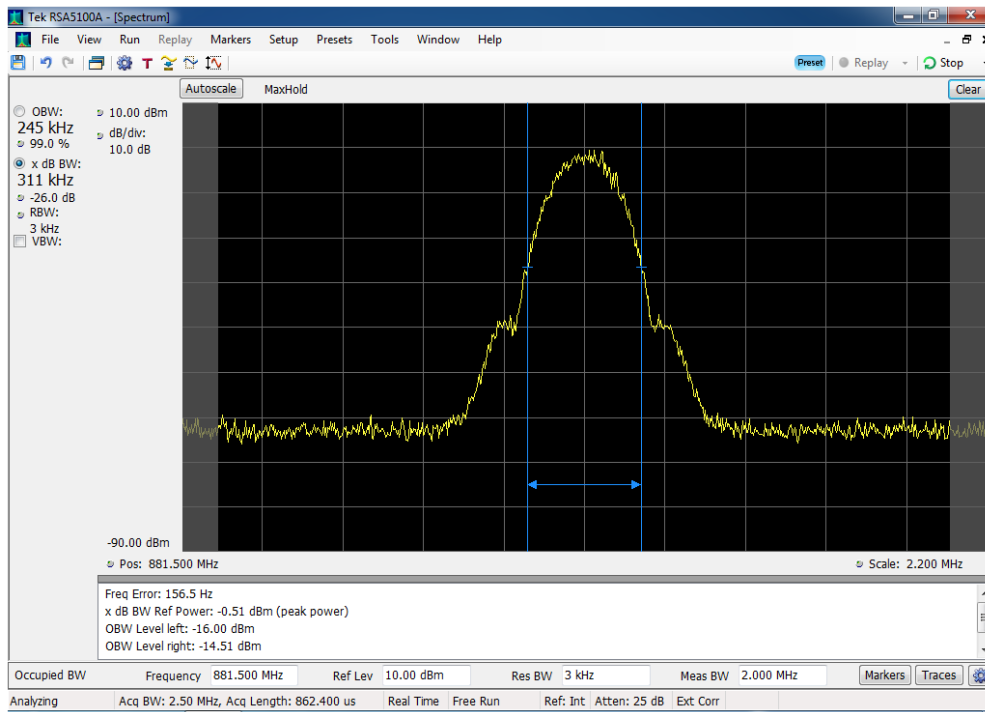

OCC BW_DL_B5_869 - 894 MHz_GSM Output_p2040008