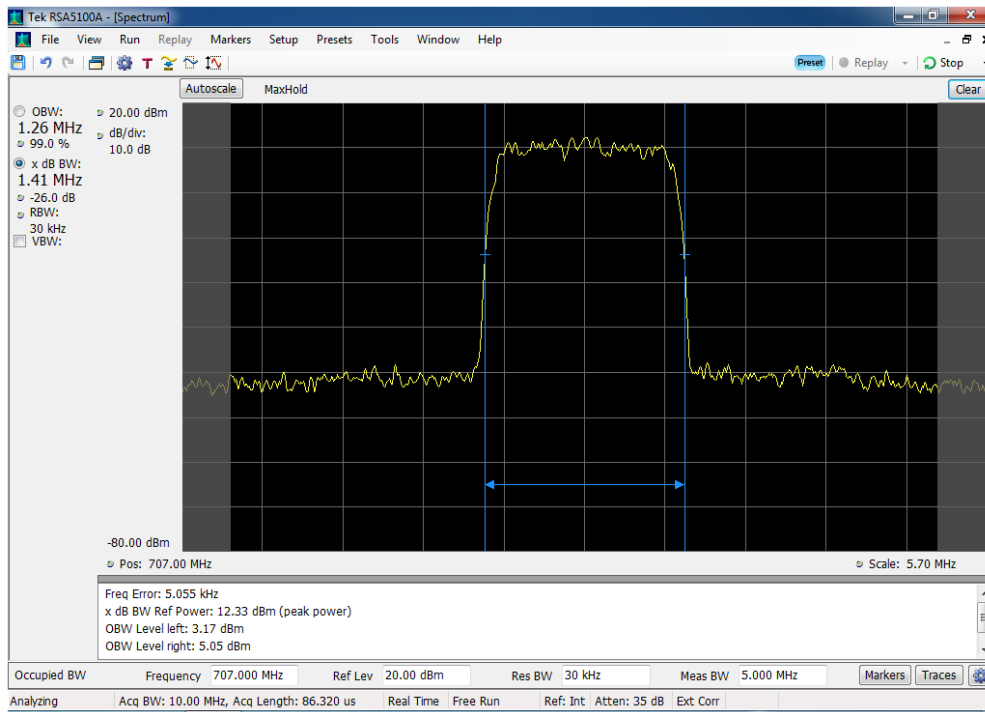

OCC BW_UL_B12_698 - 716 MHz_CDMA Output_p2040008