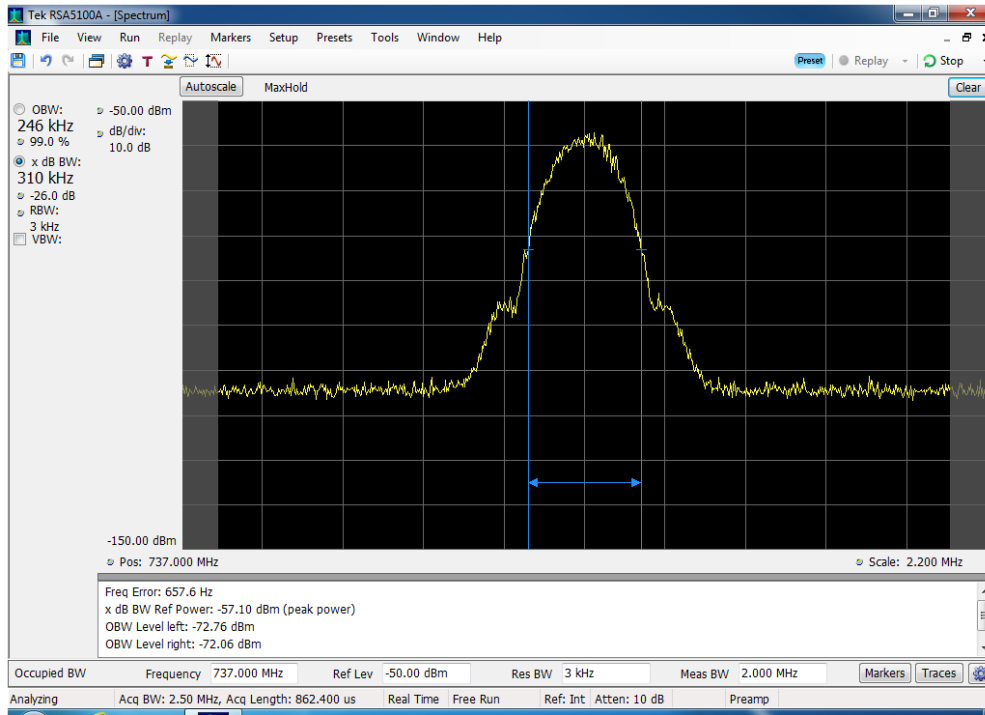

OCC BW_DL_B12_728 - 746 MHz_GSM Input_p2040008