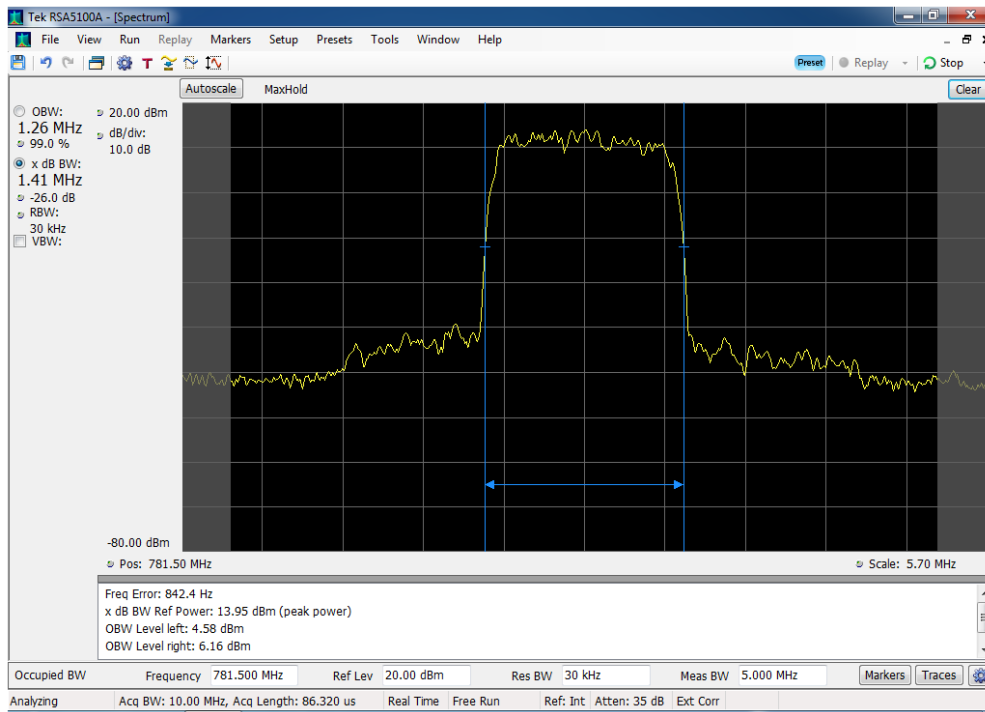

OCC BW_UL_B13_776 - 787 MHz_CDMA Output_p2040008