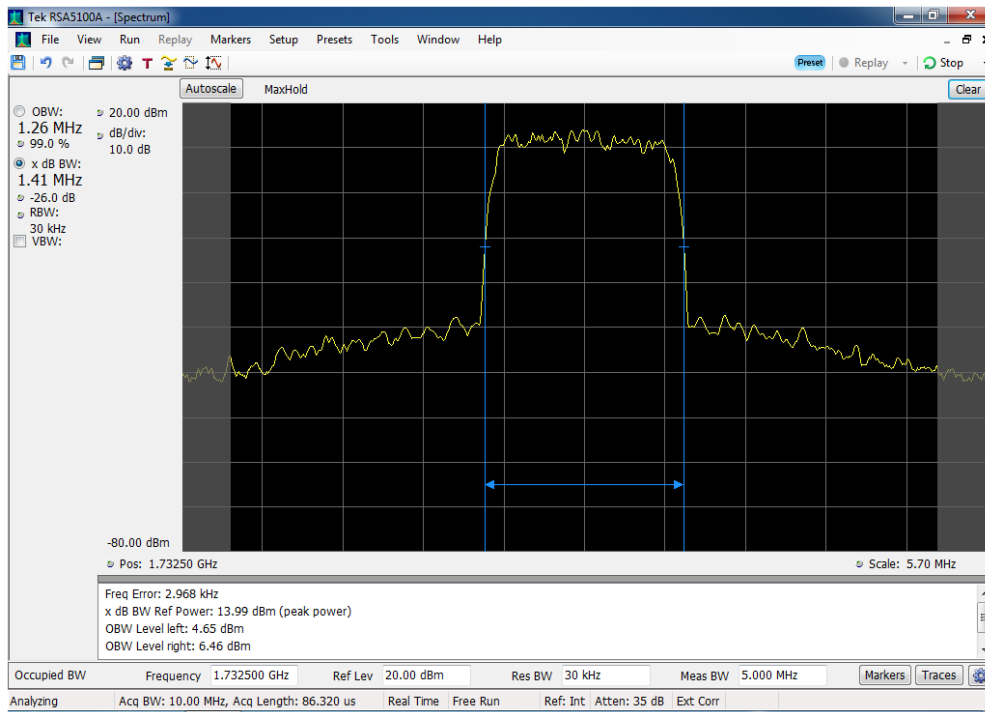

OCC BW_UL_B4_1710 - 1755 MHz_CDMA Output_p2040008