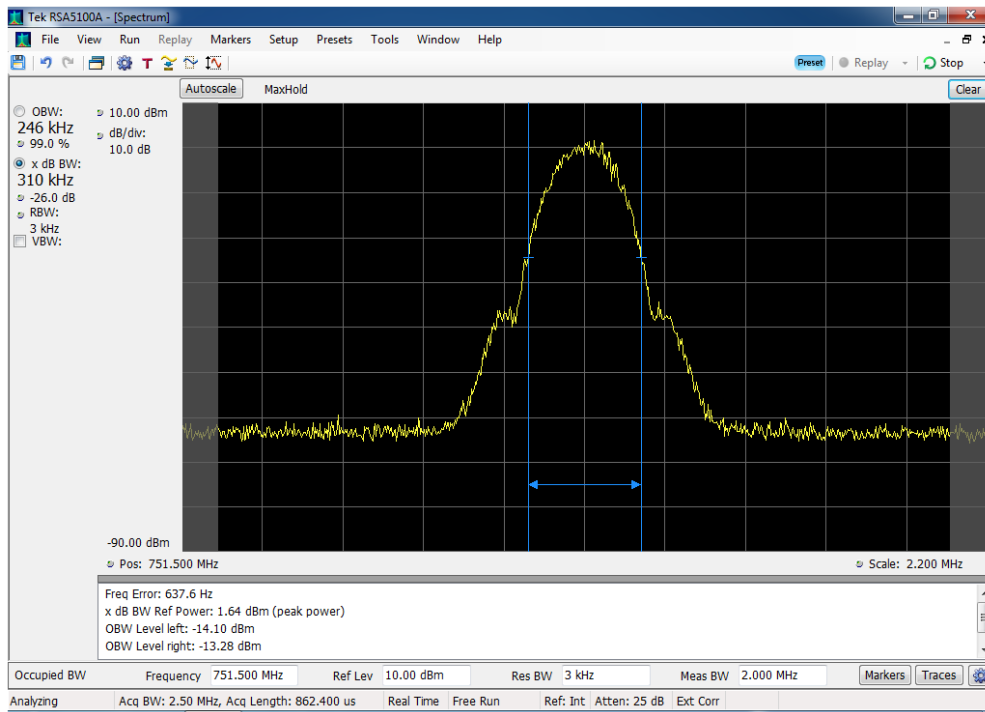

OCC BW_DL_B13_746 - 757 MHz_GSM Output_p2040008