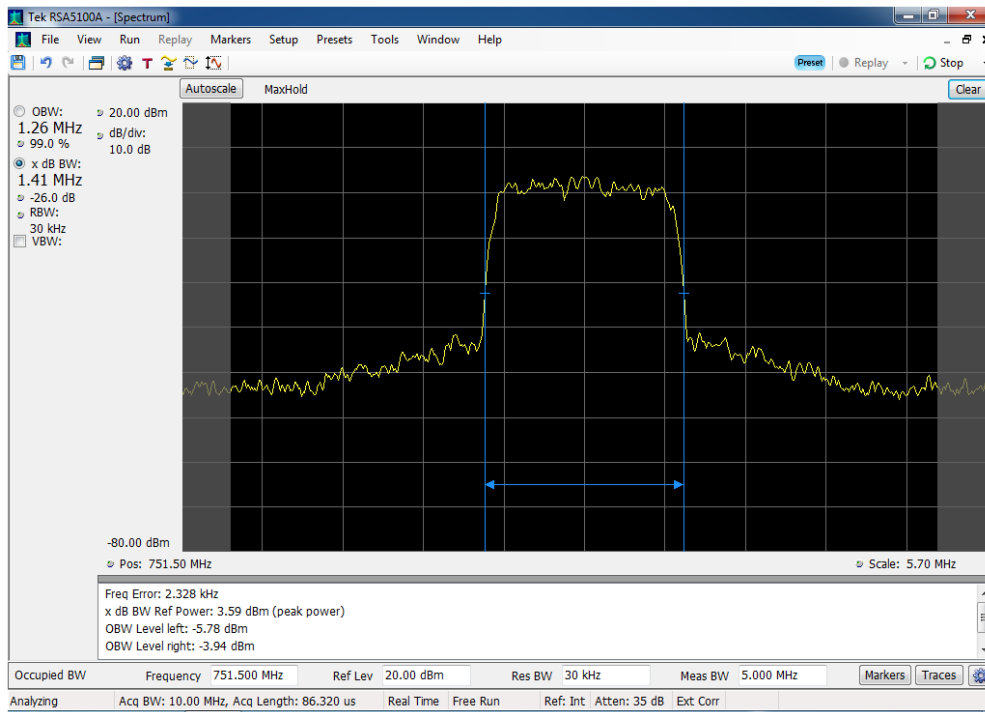

OCC BW_DL_B13_746 - 757 MHz_CDMA Output_p2040008