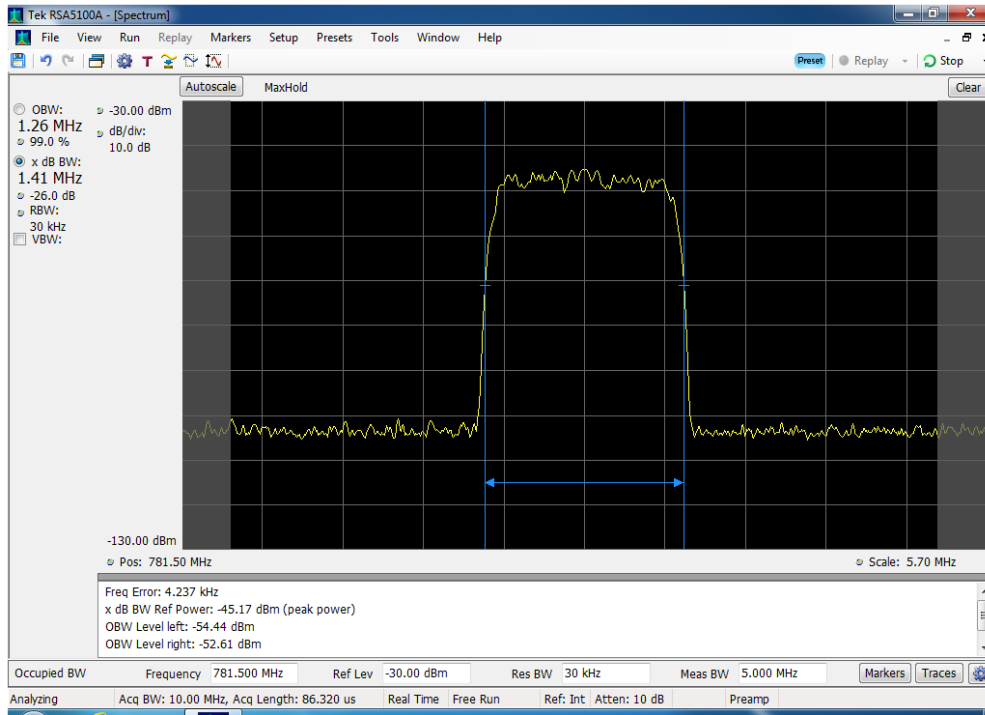

OCC BW_UL_B13_776 - 787 MHz_CDMA Input_p2040008