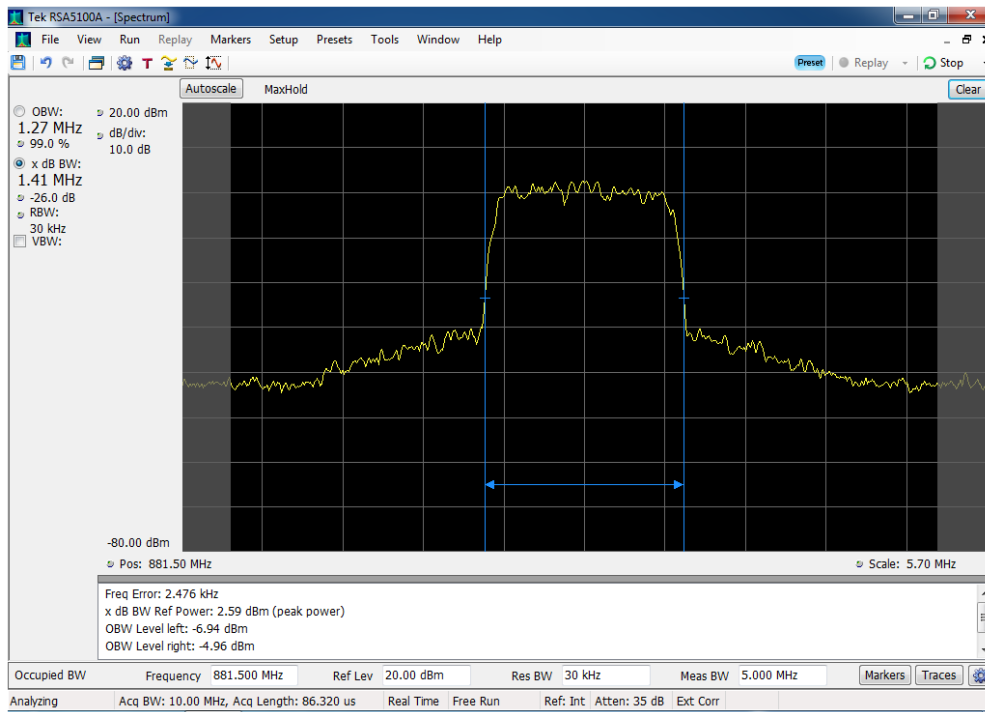

OCC BW_DL_B5_869 - 894 MHz_CDMA Output_p2040008