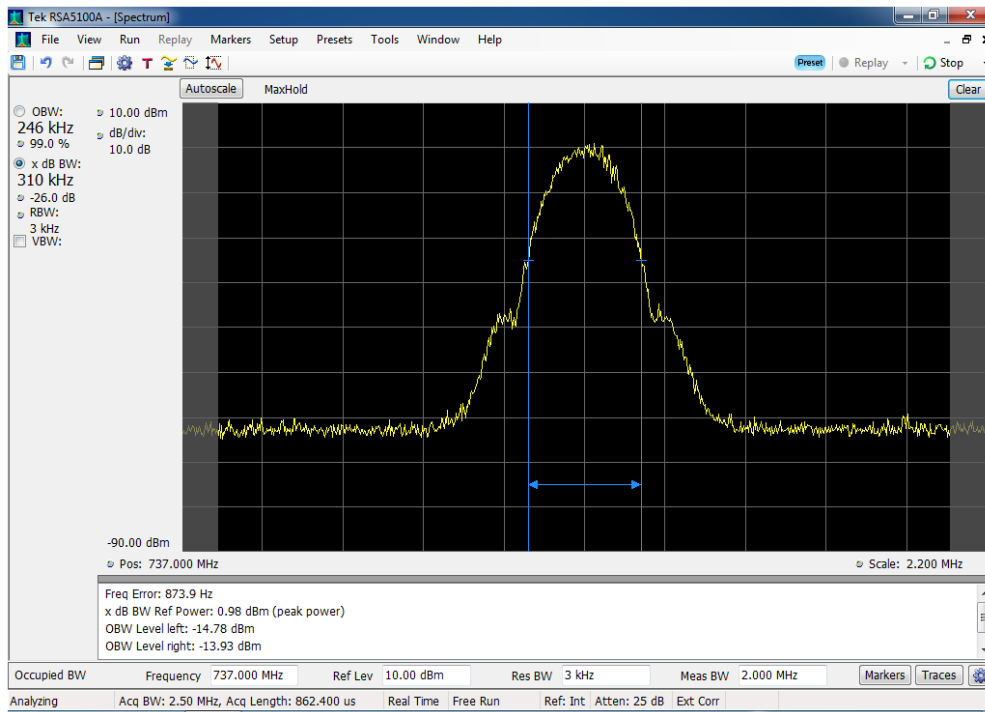

OCC BW_DL_B12_728 - 746 MHz_GSM Output_p2040008