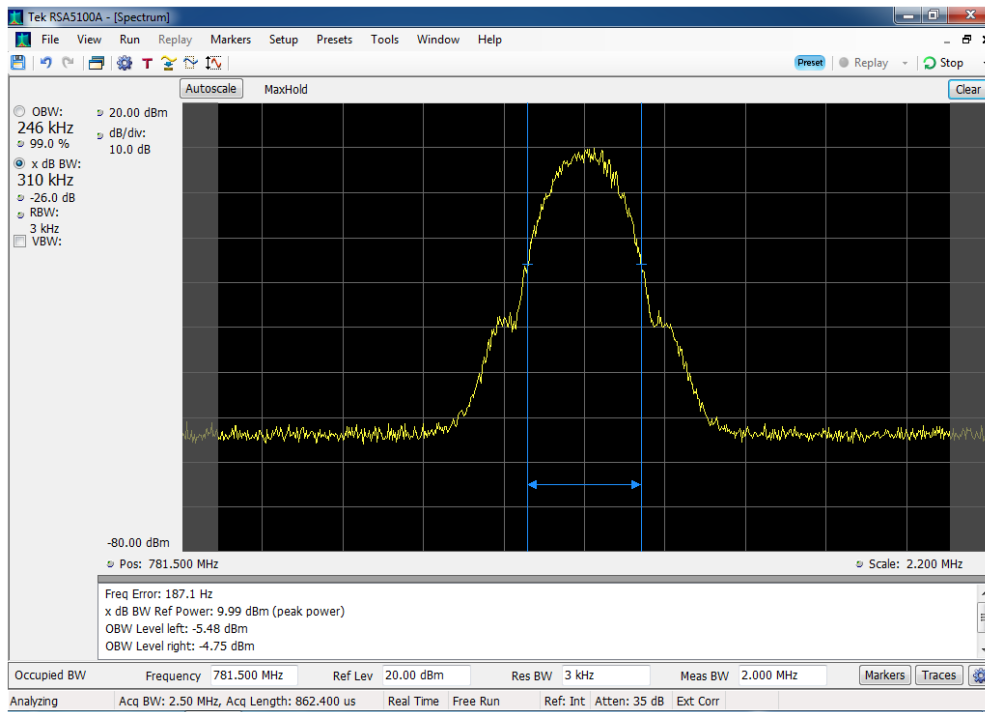

OCC BW_UL_B13_776 - 787 MHz_GSM Output_p2040008