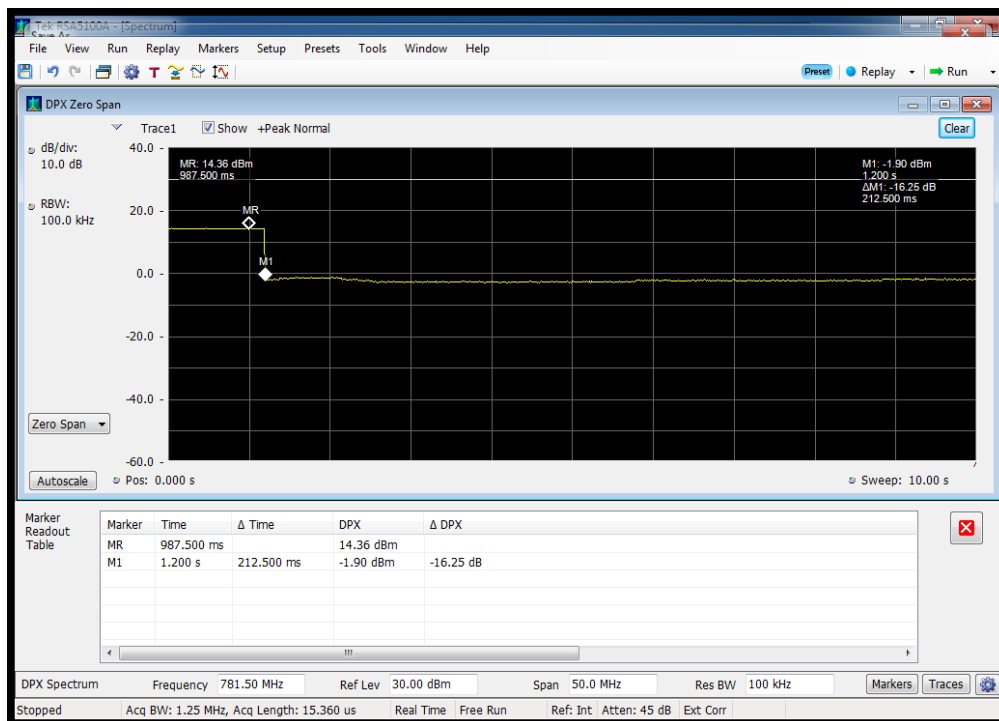

Annex G

Uplink Gain Timing

Variable Uplink Gain Timing_B12_698 - 716 MHz_p2040008

Variable Uplink Gain Timing_B13_776 - 787 MHz_p2040008

Variable Uplink Gain Timing_B2_1710 - 1755 MHz_p2040008

Variable Uplink Gain Timing_B4_1850 - 1915 MHz_p2040008

Variable Uplink Gain Timing_B5_824 - 849 MHz_p2040008