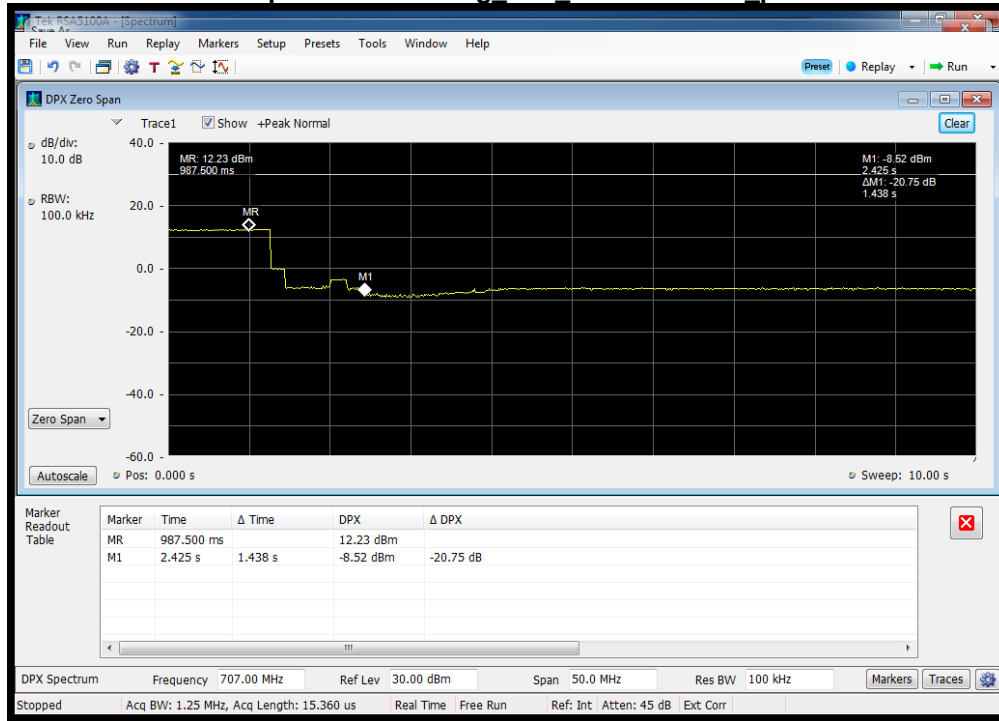

Annex G

Uplink Gain Timing

Variable Uplink Gain Timing_B12_698 - 716 MHz_p2040008

Variable Uplink Gain Timing_B13_776 - 787 MHz_p2040008

Variable Uplink Gain Timing_B2_1710 - 1755 MHz_p2040008

Variable Uplink Gain Timing_B4_1850 - 1915 MHz_p2040008

Variable Uplink Gain Timing_B5_824 - 849 MHz_p2040008