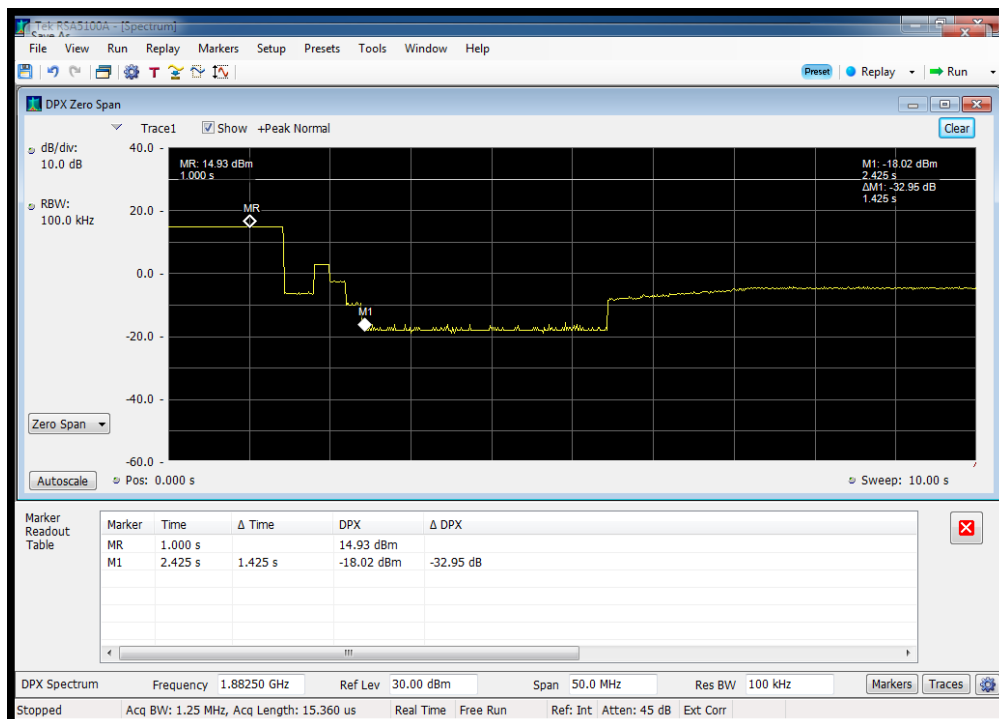

Annex G

Uplink Gain Timing

Variable Uplink Gain Timing_B12_698 - 716 MHz_p2040008

Variable Uplink Gain Timing_B13_776 - 787 MHz_p2040008

Variable Uplink Gain Timing_B2_1710 - 1755 MHz_p2040008

Variable Uplink Gain Timing_B4_1850 - 1915 MHz_p2040008

Variable Uplink Gain Timing_B5_824 - 849 MHz_p2040008