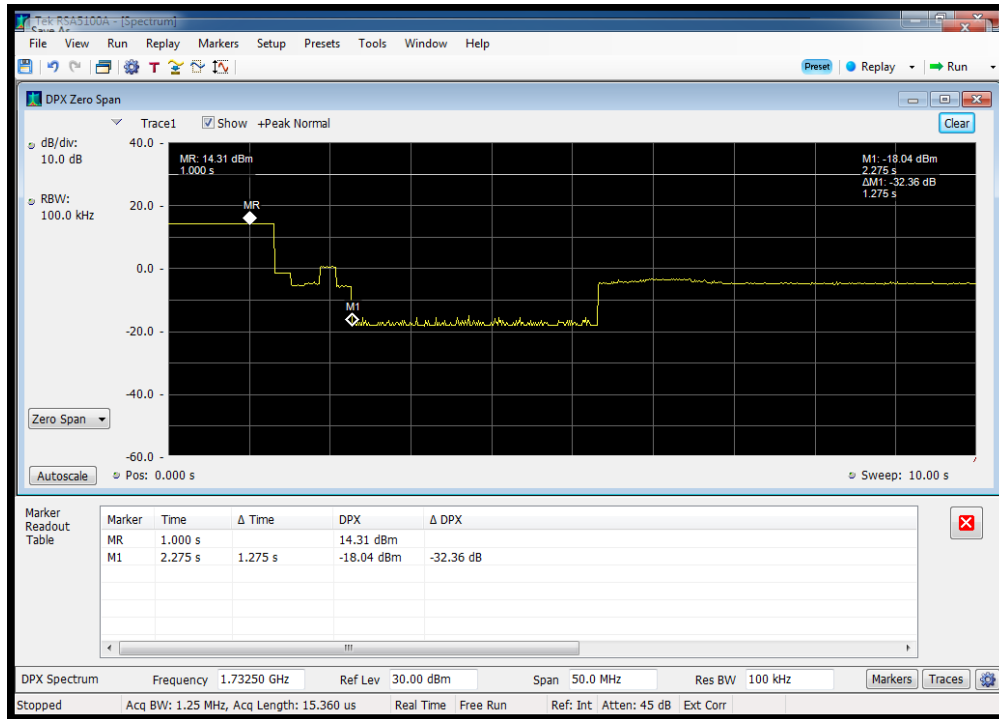

Annex G

Uplink Gain Timing

Variable Uplink Gain Timing_B12_698 - 716 MHz_p2040008

Variable Uplink Gain Timing_B13_776 - 787 MHz_p2040008

Variable Uplink Gain Timing_B2_1710 - 1755 MHz_p2040008

Variable Uplink Gain Timing_B4_1850 - 1915 MHz_p2040008

Variable Uplink Gain Timing_B5_824 - 849 MHz_p2040008