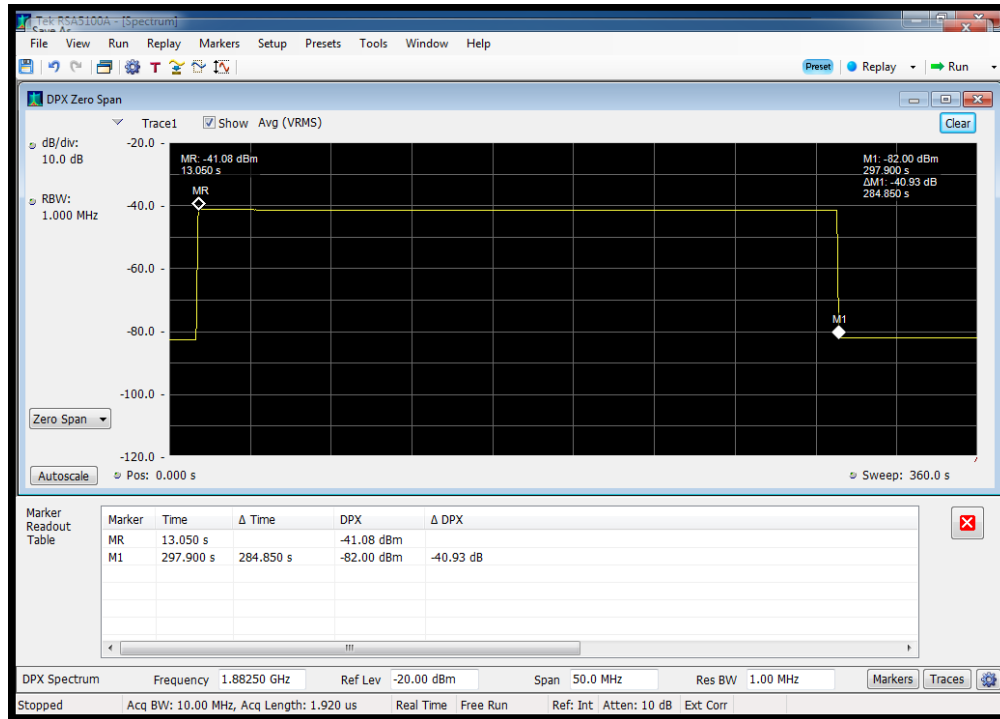

Annex F

Uplink Inactivity

Variable Uplink Inactivity_B12_698 - 716 MHz_p2040008

Variable Uplink Inactivity_B13_776 - 787 MHz_p2040008

Variable Uplink Inactivity_B2_1850 - 1915 MHz_p2040008

Variable Uplink Inactivity_B4_1710 - 1755 MHz_p2040008

Variable Uplink Inactivity_B5_824 -849 MHz_p2040008