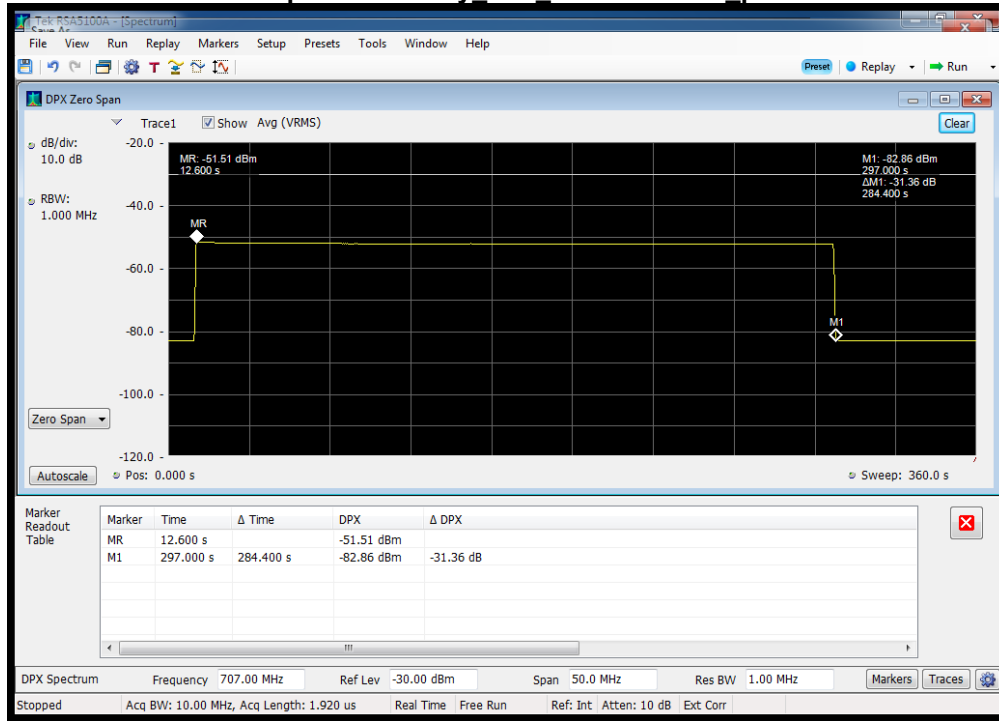

Annex F

Uplink Inactivity

Variable Uplink Inactivity_B12_698 - 716 MHz_p2040008

Variable Uplink Inactivity_B13_776 - 787 MHz_p2040008

Variable Uplink Inactivity_B2_1850 - 1915 MHz_p2040008

Variable Uplink Inactivity_B4_1710 - 1755 MHz_p2040008

Variable Uplink Inactivity_B5_824 -849 MHz_p2040008