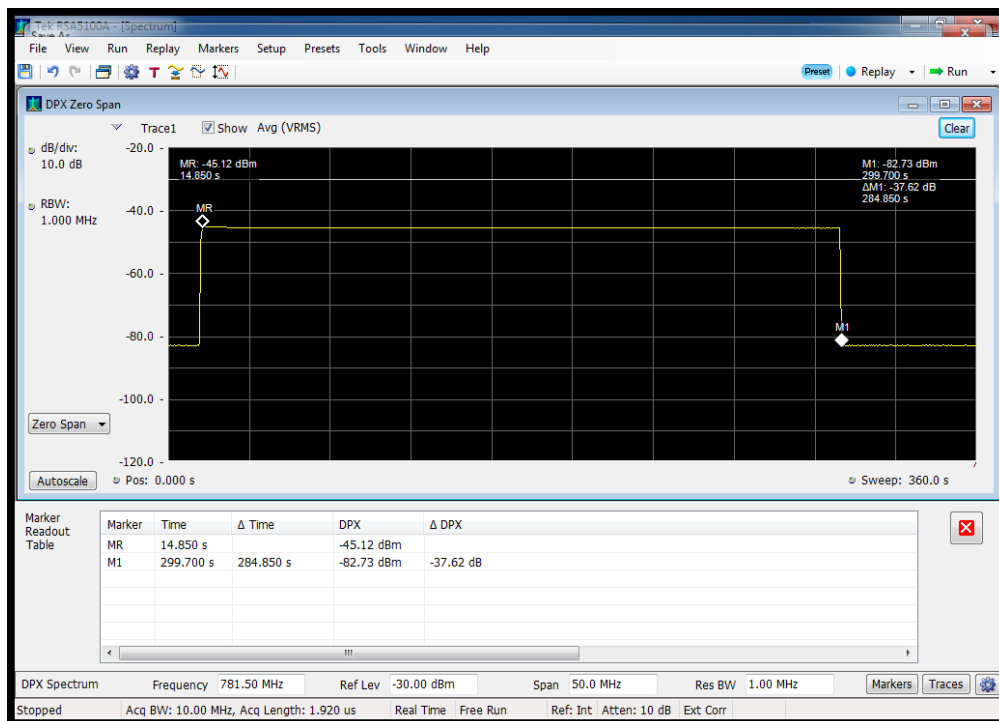

Annex F

Uplink Inactivity

Variable Uplink Inactivity_B12_698 - 716 MHz_p2040008

Variable Uplink Inactivity_B13_776 - 787 MHz_p2040008

Variable Uplink Inactivity_B2_1850 - 1915 MHz_p2040008

Variable Uplink Inactivity_B4_1710 - 1755 MHz_p2040008

Variable Uplink Inactivity_B5_824 -849 MHz_p2040008