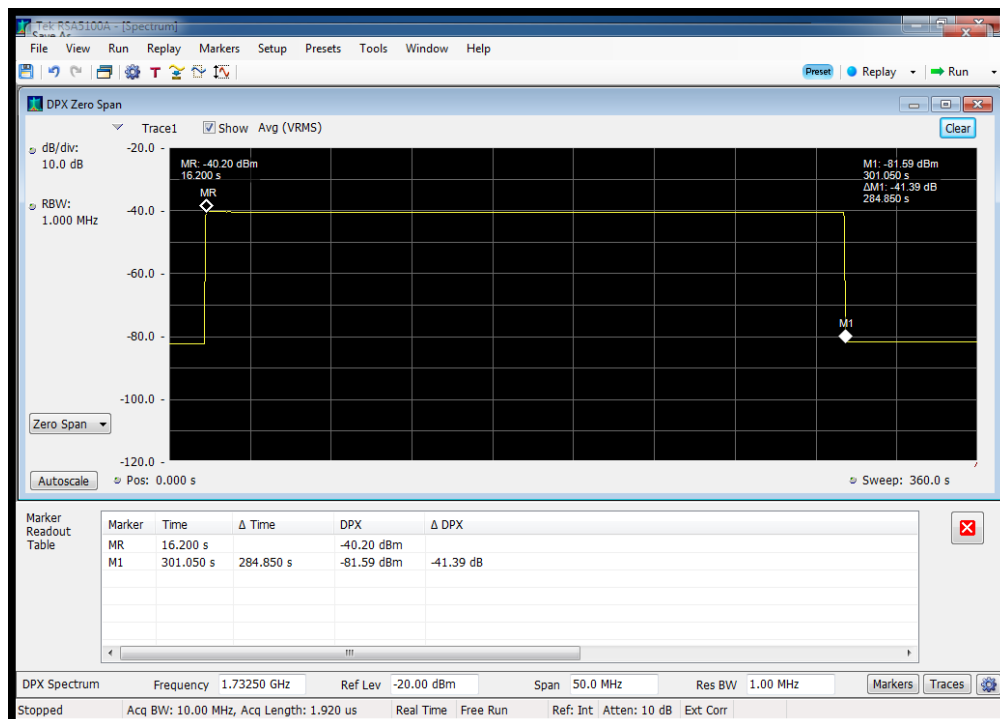

Annex F

Uplink Inactivity

Variable Uplink Inactivity_B12_698 - 716 MHz_p2040008

Variable Uplink Inactivity_B13_776 - 787 MHz_p2040008

Variable Uplink Inactivity_B2_1850 - 1915 MHz_p2040008

Variable Uplink Inactivity_B4_1710 - 1755 MHz_p2040008

Variable Uplink Inactivity_B5_824 -849 MHz_p2040008