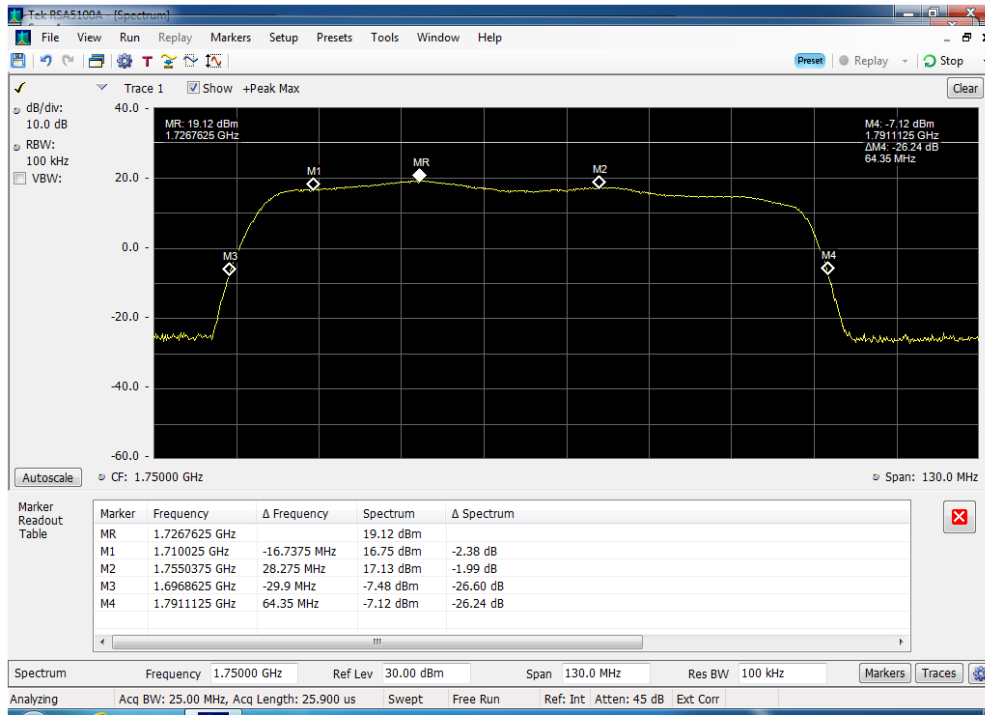

Auth Freq Band_DL_B5_869 - 894 MHz_p2040008

Auth Freq Band_UL_B12_698 - 716 MHz_p2040008

Auth Freq Band_UL_B13_776 - 787 MHz_p2040008

Auth Freq Band_UL_B2_1850 - 1915 MHz_p2040008

Auth Freq Band_UL_B4_1710 - 1755 MHz_p2040008

Auth Freq Band_UL_B5_824 - 849 MHz_p2040008