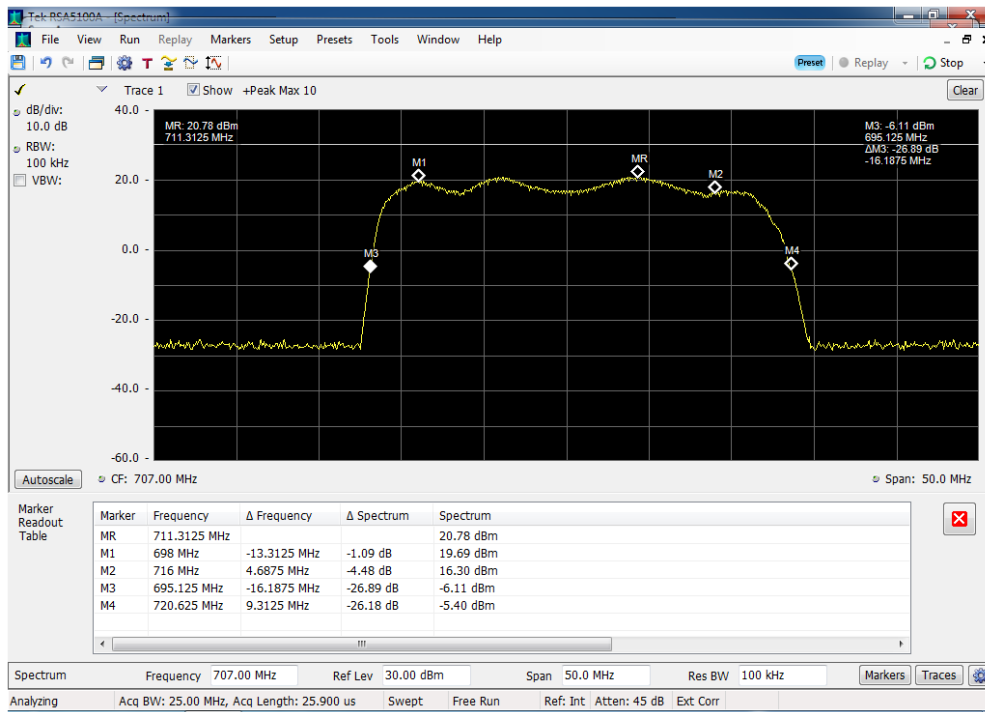

Annex A

Authorized Frequency Band

Auth Freq Band_DL_B12_728 - 746 MHz_p2040008

Auth Freq Band_DL_B13_746 - 757 MHz_p2040008

Auth Freq Band_DL_B2_2110 - 2155 MHz_p2040008

Auth Freq Band_DL_B4_1930 - 1995 MHz_p2040008

Auth Freq Band_DL_B5_869 - 894 MHz_p2040008

Auth Freq Band_UL_B12_698 - 716 MHz_p2040008

Auth Freq Band_UL_B13_776 - 787 MHz_p2040008

Auth Freq Band_UL_B2_1850 - 1915 MHz_p2040008

Auth Freq Band_UL_B4_1710 - 1755 MHz_p2040008

Auth Freq Band_UL_B5_824 - 849 MHz_p2040008