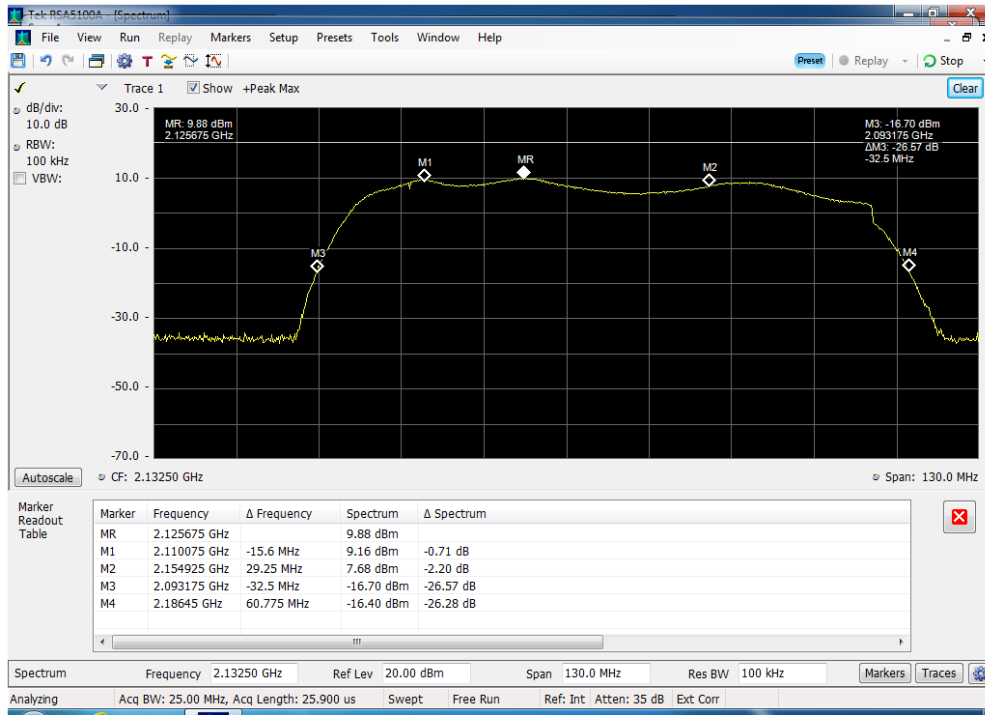

Annex A

Authorized Frequency Band

Auth Freq Band_DL_B12_728 - 746 MHz_p2040008

Auth Freq Band_DL_B13_746 - 757 MHz_p2040008

Auth Freq Band_DL_B2_2110 - 2155 MHz_p2040008

Auth Freq Band_DL_B4_1930 - 1995 MHz_p2040008

Auth Freq Band_DL_B5_869 - 894 MHz_p2040008

Auth Freq Band_UL_B12_698 - 716 MHz_p2040008

Auth Freq Band_UL_B13_776 - 787 MHz_p2040008

Auth Freq Band_UL_B2_1850 - 1915 MHz_p2040008

Auth Freq Band_UL_B4_1710 - 1755 MHz_p2040008

Auth Freq Band_UL_B5_824 - 849 MHz_p2040008