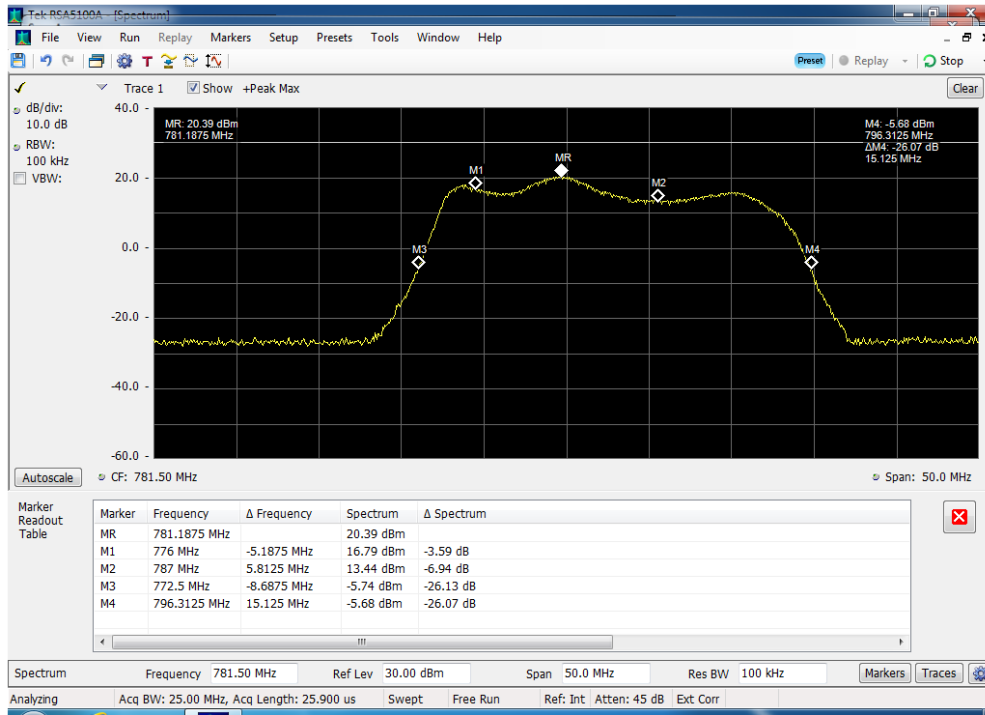

Auth Freq Band_DL_B5_869 - 894 MHz_p2040008

Auth Freq Band_UL_B12_698 - 716 MHz_p2040008

Auth Freq Band_UL_B13_776 - 787 MHz_p2040008

Auth Freq Band_UL_B2_1850 - 1915 MHz_p2040008

Auth Freq Band_UL_B4_1710 - 1755 MHz_p2040008

Auth Freq Band_UL_B5_824 - 849 MHz_p2040008