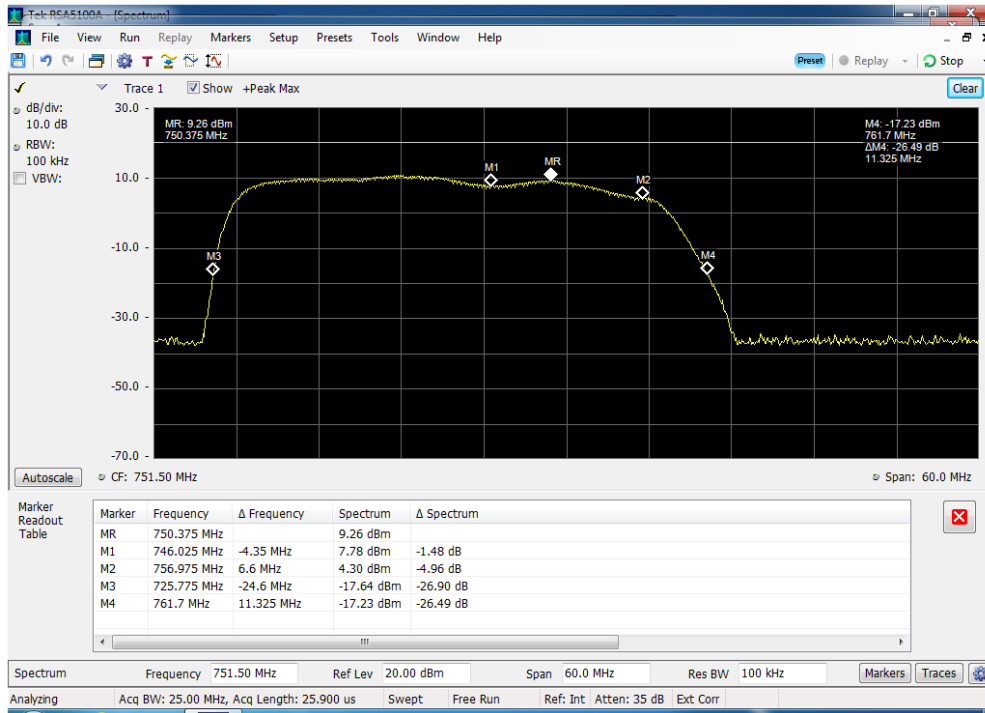

Annex A

Authorized Frequency Band

Auth Freq Band_DL_B12_728 - 746 MHz_p2040008

Auth Freq Band_DL_B13_746 - 757 MHz_p2040008

Auth Freq Band_DL_B2_2110 - 2155 MHz_p2040008

Auth Freq Band_DL_B4_1930 - 1995 MHz_p2040008

Auth Freq Band_DL_B5_869 - 894 MHz_p2040008

Auth Freq Band_UL_B12_698 - 716 MHz_p2040008

Auth Freq Band_UL_B13_776 - 787 MHz_p2040008

Auth Freq Band_UL_B2_1850 - 1915 MHz_p2040008

Auth Freq Band_UL_B4_1710 - 1755 MHz_p2040008

Auth Freq Band_UL_B5_824 - 849 MHz_p2040008