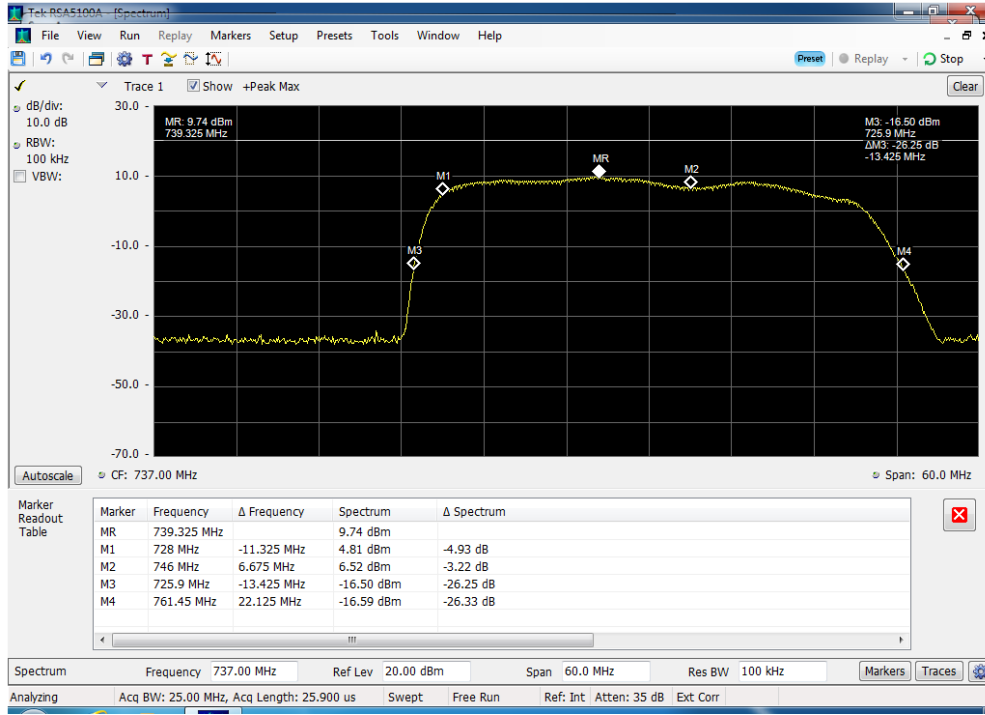

Annex A

Authorized Frequency Band

Auth Freq Band_DL_B12_728 - 746 MHz_p2040008

Auth Freq Band_DL_B13_746 - 757 MHz_p2040008

Auth Freq Band_DL_B2_2110 - 2155 MHz_p2040008

Auth Freq Band_DL_B4_1930 - 1995 MHz_p2040008

Auth Freq Band_DL_B5_869 - 894 MHz_p2040008

Auth Freq Band_UL_B12_698 - 716 MHz_p2040008

Auth Freq Band_UL_B13_776 - 787 MHz_p2040008

Auth Freq Band_UL_B2_1850 - 1915 MHz_p2040008

Auth Freq Band_UL_B4_1710 - 1755 MHz_p2040008

Auth Freq Band_UL_B5_824 - 849 MHz_p2040008