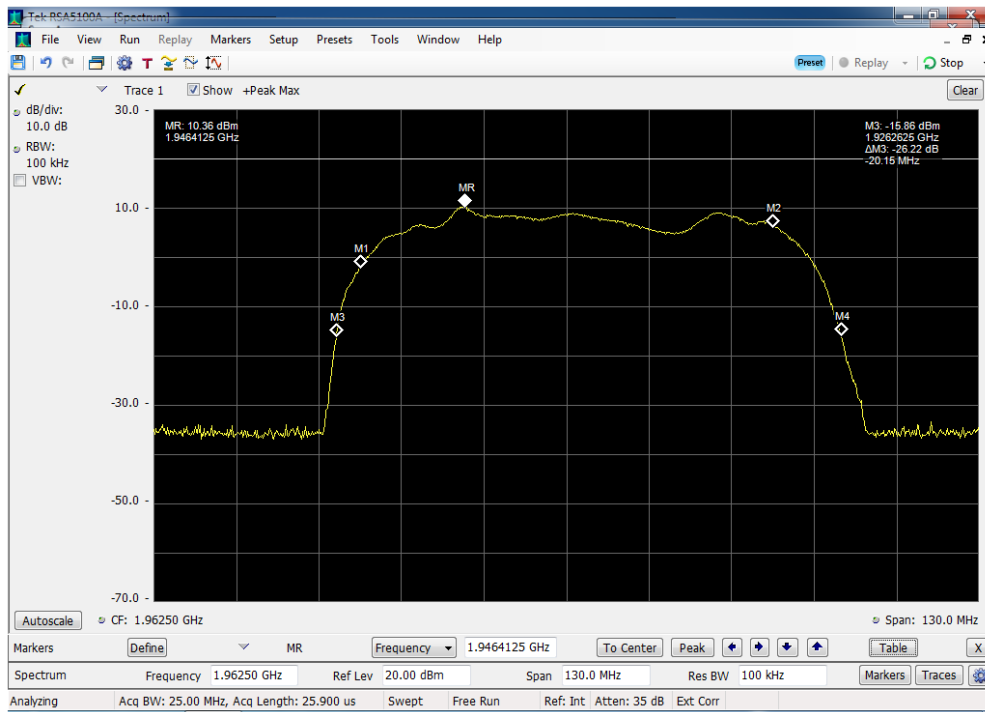

Annex A

Authorized Frequency Band

Auth Freq Band_DL_B12_728 - 746 MHz_p2040008

Auth Freq Band_DL_B13_746 - 757 MHz_p2040008

Auth Freq Band_DL_B2_2110 - 2155 MHz_p2040008

Auth Freq Band_DL_B4_1930 - 1995 MHz_p2040008

Auth Freq Band_DL_B5_869 - 894 MHz_p2040008

Auth Freq Band_UL_B12_698 - 716 MHz_p2040008

Auth Freq Band_UL_B13_776 - 787 MHz_p2040008

Auth Freq Band_UL_B2_1850 - 1915 MHz_p2040008

Auth Freq Band_UL_B4_1710 - 1755 MHz_p2040008

Auth Freq Band_UL_B5_824 - 849 MHz_p2040008