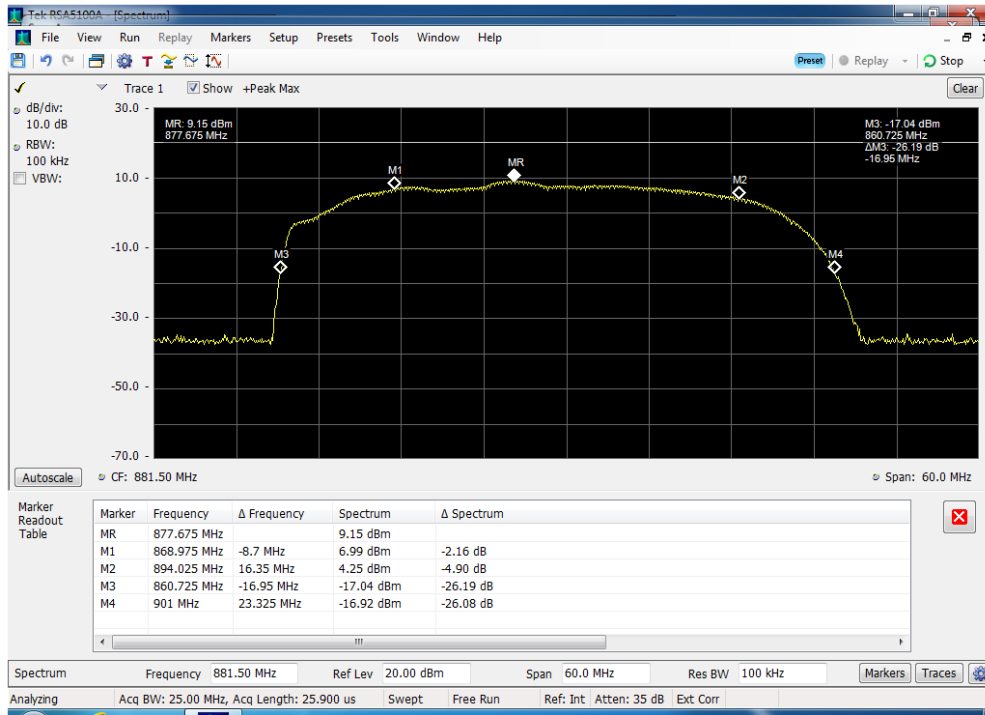

Annex A

Authorized Frequency Band

Auth Freq Band_DL_B12_728 - 746 MHz_p2040008

Auth Freq Band_DL_B13_746 - 757 MHz_p2040008

Auth Freq Band_DL_B2_2110 - 2155 MHz_p2040008

Auth Freq Band_DL_B4_1930 - 1995 MHz_p2040008

Auth Freq Band_DL_B5_869 - 894 MHz_p2040008

Auth Freq Band_UL_B12_698 - 716 MHz_p2040008

Auth Freq Band_UL_B13_776 - 787 MHz_p2040008

Auth Freq Band_UL_B2_1850 - 1915 MHz_p2040008

Auth Freq Band_UL_B4_1710 - 1755 MHz_p2040008

Auth Freq Band_UL_B5_824 - 849 MHz_p2040008