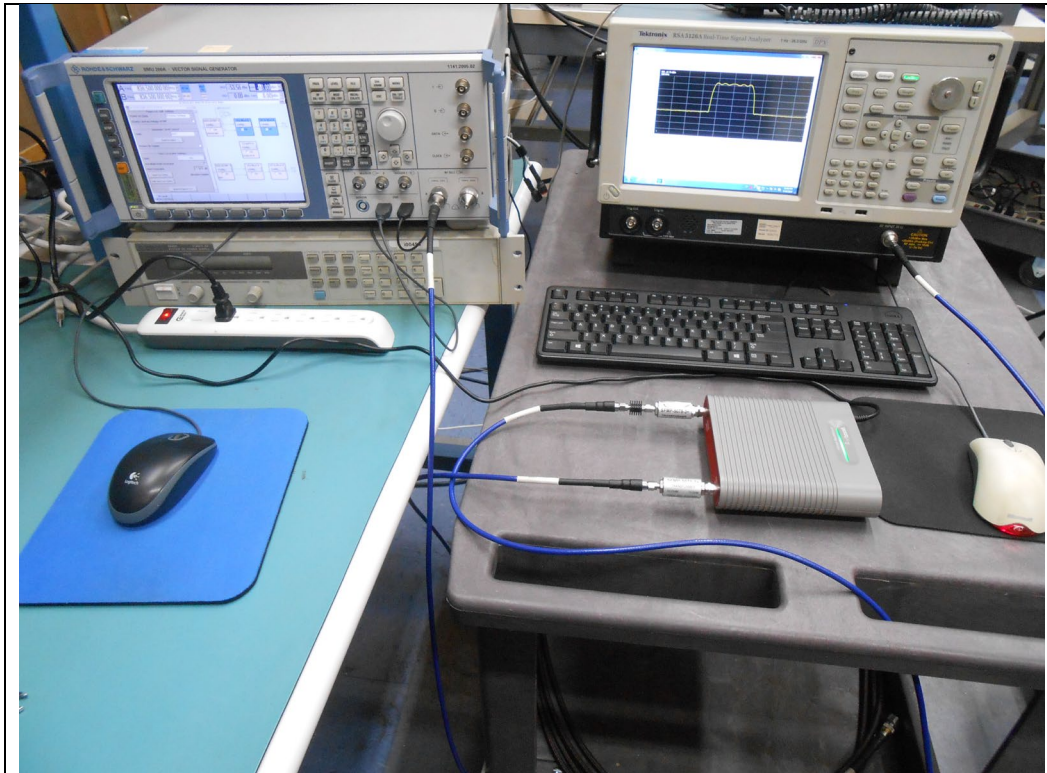

Test Setup Photos  
FCC ID: PWO460059  
ISED: 4726A-460059

**RF Conducted #1**

**RF Conducted #2**

**RF Radiated\_ below 1 GHz**

**RF Radiated\_ above 1 GHz**