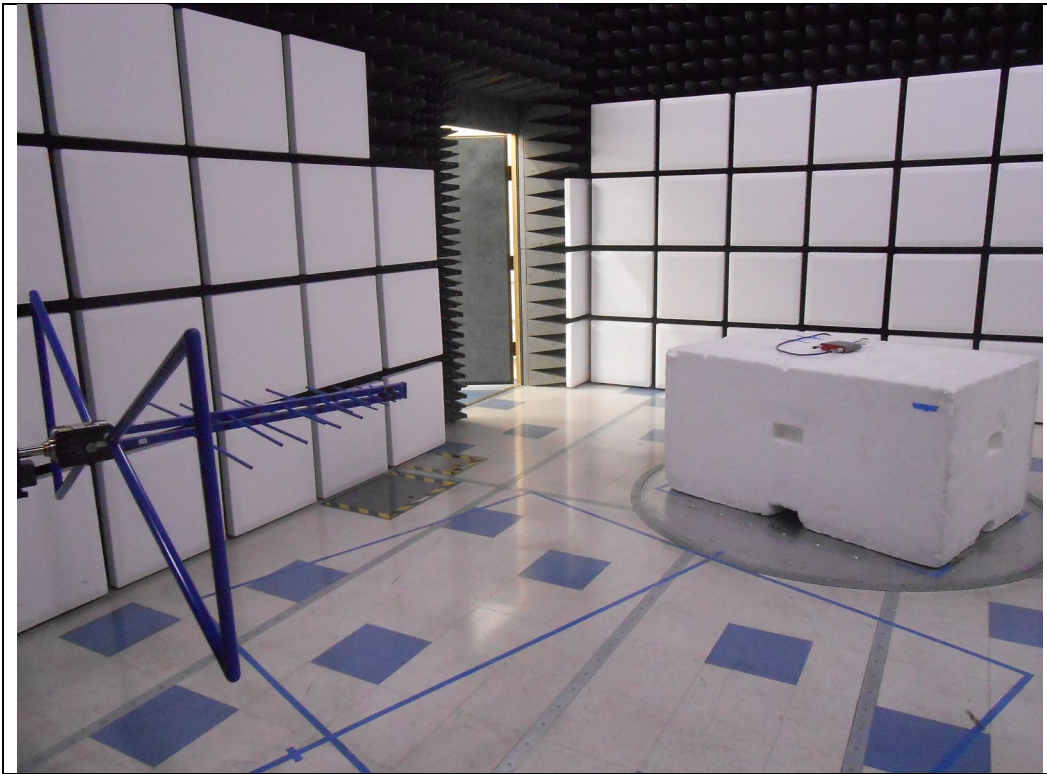

Test Setup Photos  
FCC ID: PWO460059  
ISED: 4726A-460059

**RF Conducted #1**

**RF Conducted #2**

**RF Radiated\_ below 1 GHz**

**RF Radiated\_ above 1 GHz**