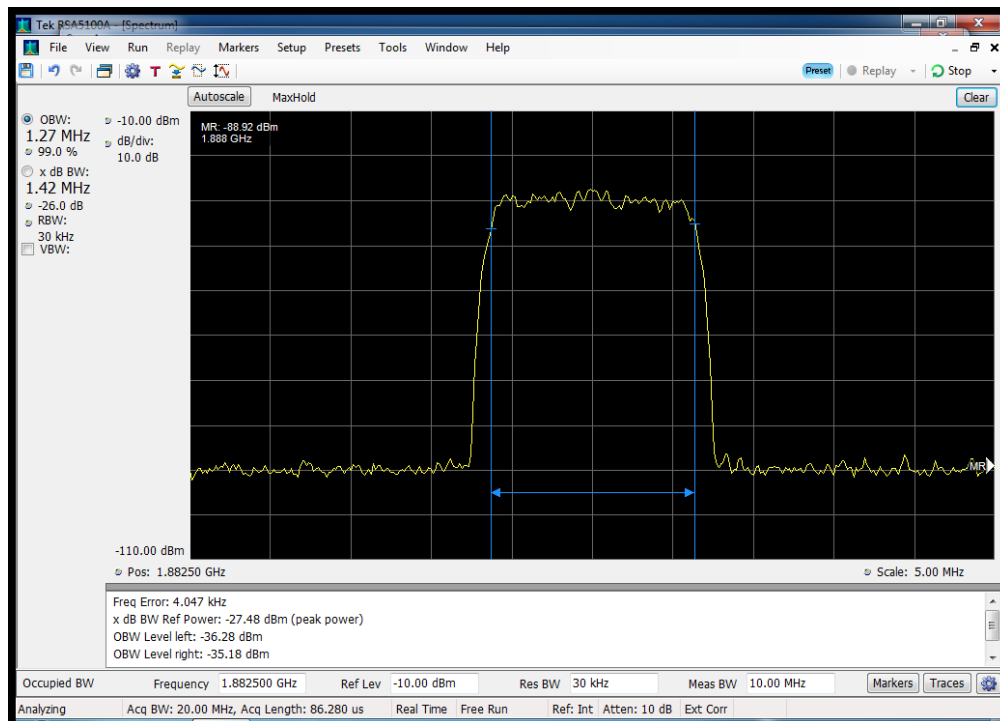

Annex H

Occupied Bandwidth

Occ BW_UL_CDMA Input_1710 - 1755 MHz

Occ BW_UL_CDMA Input_1850 - 1915 MHz

Occ BW_UL_CDMA Input_698 - 716 MHz

Occ BW_UL_CDMA Input_776 - 787 MHz

Occ BW_UL_CDMA Input_824 - 849 MHz

Occ BW_UL_CDMA Output_1710 - 1755 MHz