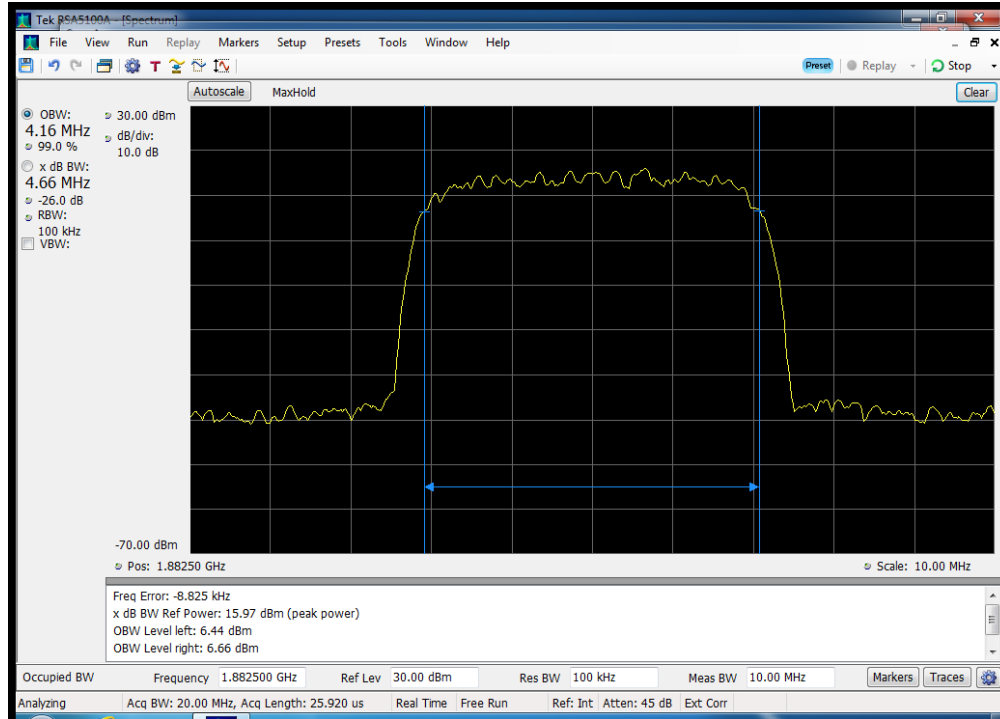

Occ BW_UL_WCDMA Output_1850 - 1915 MHz