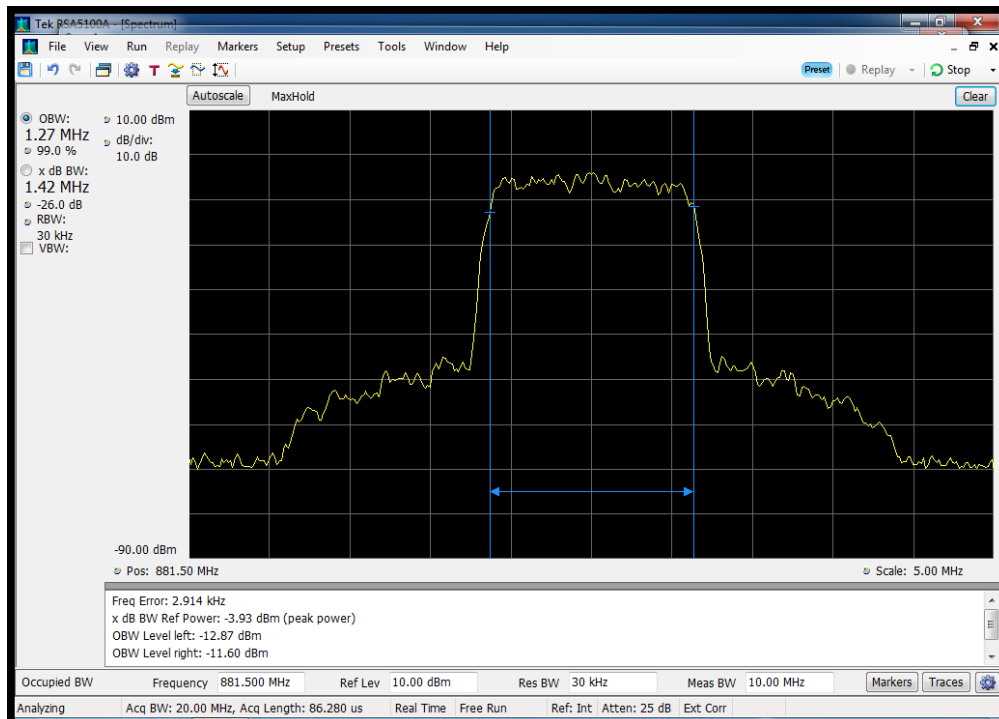

Occ BW_DL_CDMA Output_869 - 894 MHz