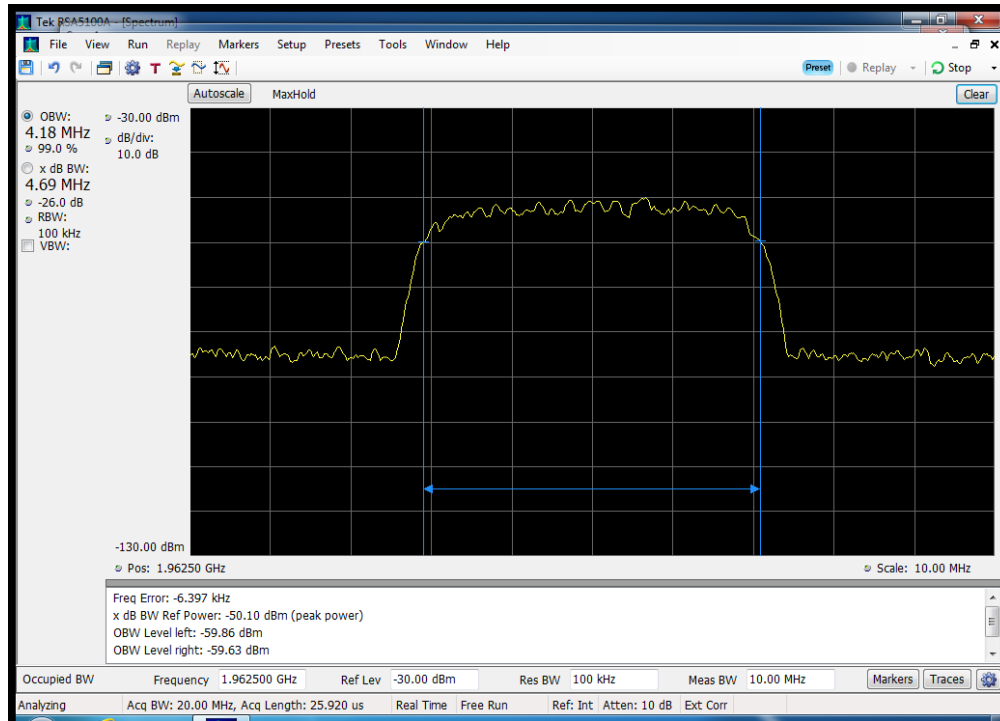

Occ BW_DL_WCDMA Input_1930 - 1995 MHz