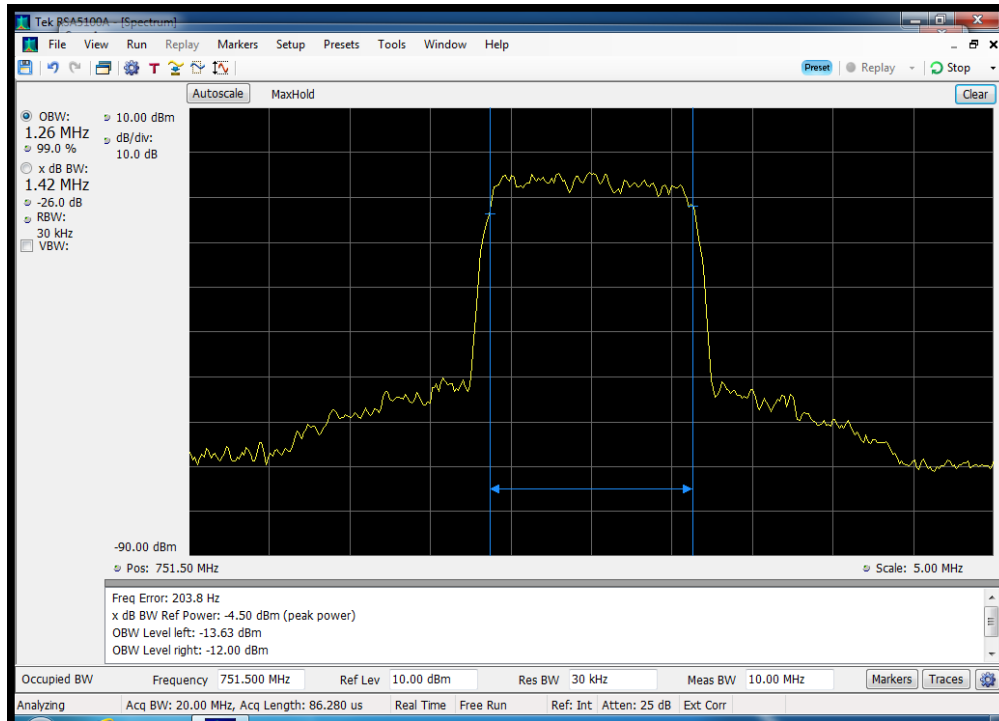

Occ BW_DL_CDMA Input_728 - 746 MHz

Occ BW_DL_CDMA Input_746 - 757 MHz

Occ BW_DL_CDMA Input_869 - 894 MHz

Occ BW_DL_CDMA Output_1930 - 1995 MHz

Occ BW_DL_CDMA Output_2110 - 2155 MHz

Occ BW_DL_CDMA Output_728 - 746 MHz

Occ BW_DL_CDMA Output_746 - 757 MHz

Occ BW_DL_CDMA Output_869 - 894 MHz

Occ BW_DL_GSM Input_1930 - 1995 MHz

Occ BW_DL_GSM Input_2110 - 2155 MHz

Occ BW_DL_GSM Input_728 - 746 MHz

Occ BW_DL_GSM Input_746 - 757 MHz