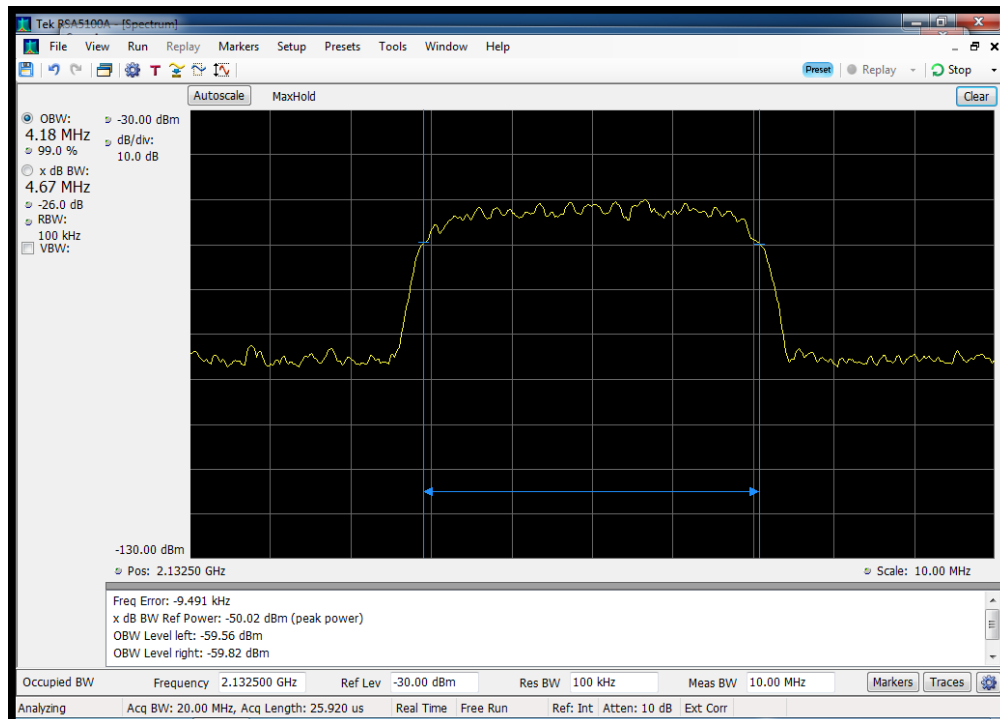

Occ BW_DL_WCDMA Input_2110 - 2155 MHz