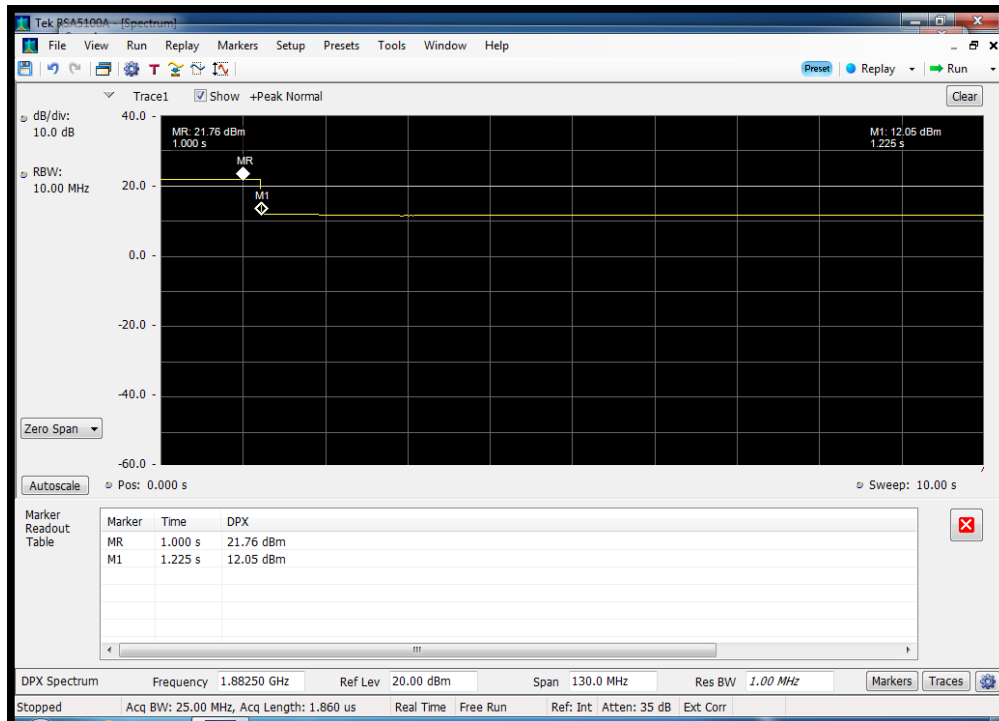

Annex G

Uplink Gain Timing

Gain Timing_UL_1710 - 1755 MHz

Gain Timing_UL_1850 - 1915 MHz

Gain Timing_UL_698 - 716 MHz

Gain Timing_UL_776 - 787 MHz

Gain Timing_UL_824 - 849 MHz