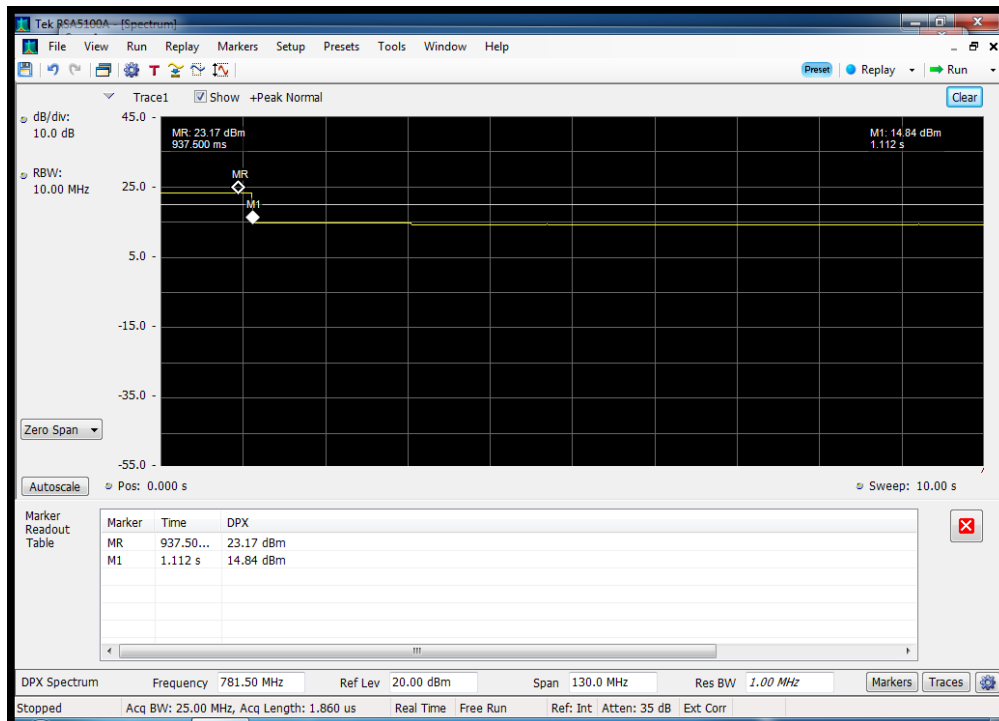

Annex G

Uplink Gain Timing

Gain Timing_UL_1710 - 1755 MHz

Gain Timing_UL_1850 - 1915 MHz

Gain Timing_UL_698 - 716 MHz

Gain Timing_UL_776 - 787 MHz

Gain Timing_UL_824 - 849 MHz