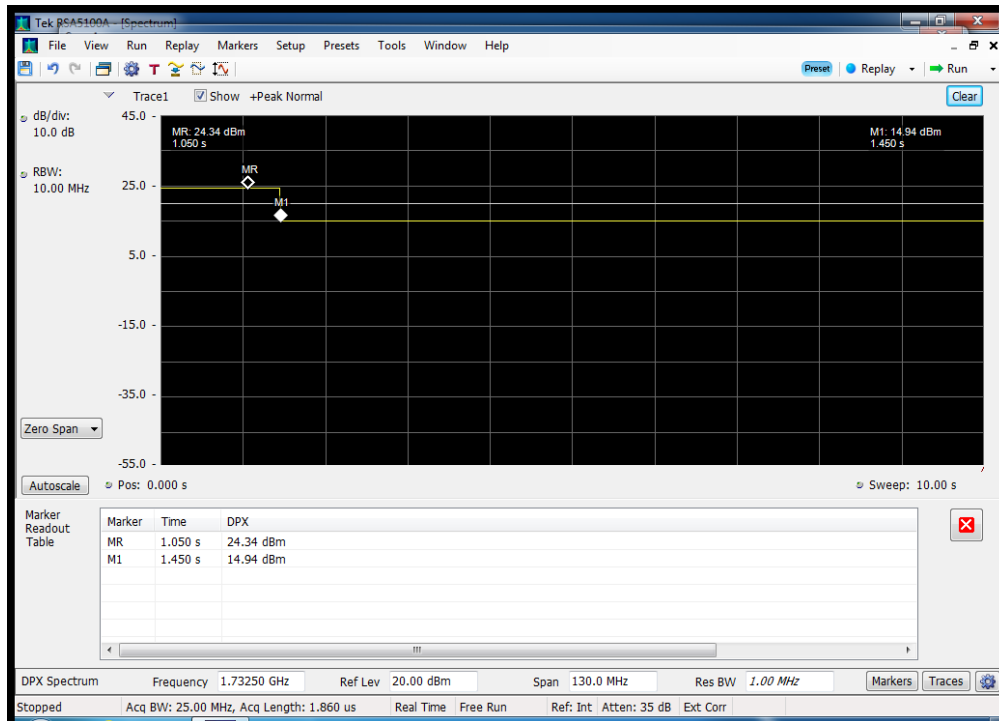

Annex G

Uplink Gain Timing

Gain Timing_UL_1710 - 1755 MHz

Gain Timing_UL_1850 - 1915 MHz

Gain Timing_UL_698 - 716 MHz

Gain Timing_UL_776 - 787 MHz

Gain Timing_UL_824 - 849 MHz