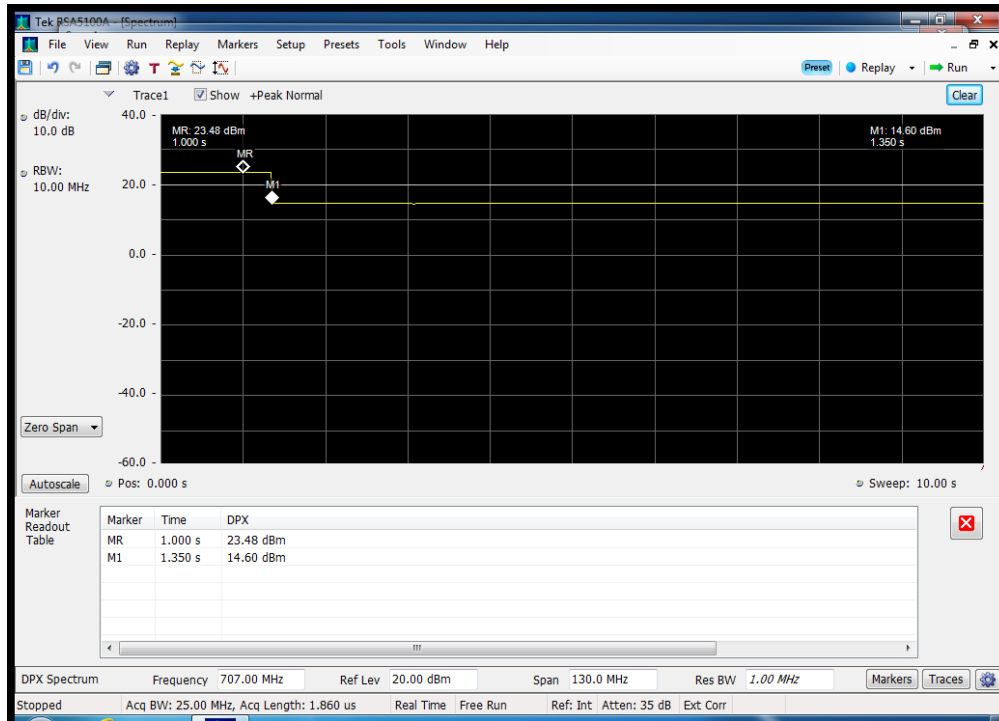

Annex G

Uplink Gain Timing

Gain Timing_UL_1710 - 1755 MHz

Gain Timing_UL_1850 - 1915 MHz

Gain Timing_UL_698 - 716 MHz

Gain Timing_UL_776 - 787 MHz

Gain Timing_UL_824 - 849 MHz