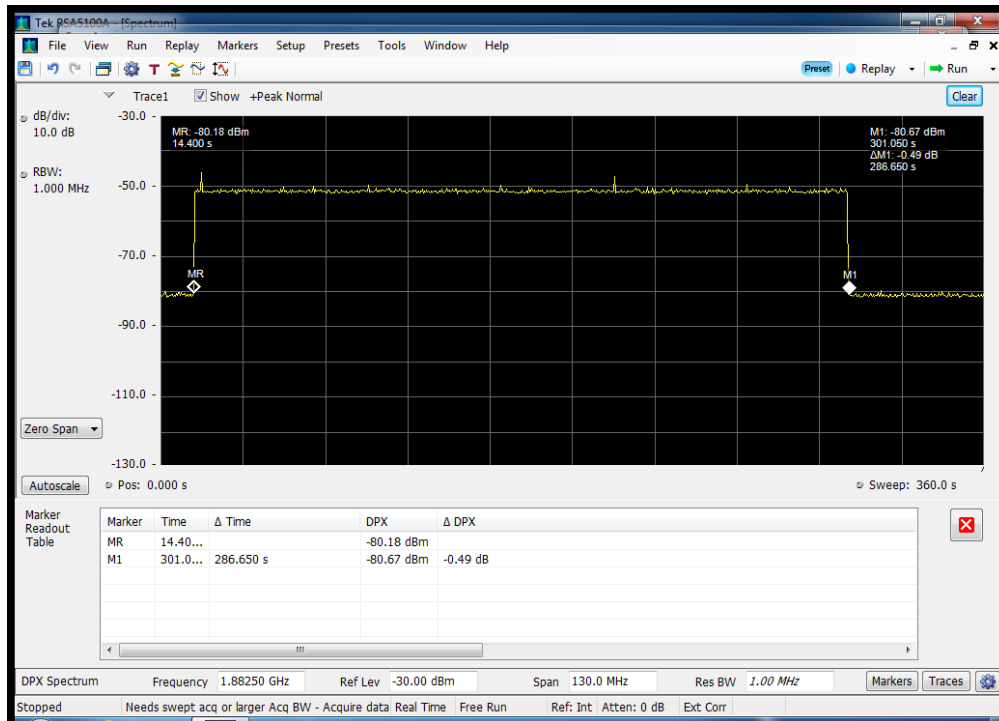

Annex F

Uplink Inactivity

Uplink Inactivity_UL_1710 - 1755 MHz

Uplink Inactivity_UL_1850 - 1915 MHz

Uplink Inactivity_UL_698 - 716 MHz

Uplink Inactivity_UL_776 - 787 MHz

Uplink Inactivity_UL_824 - 849 MHz