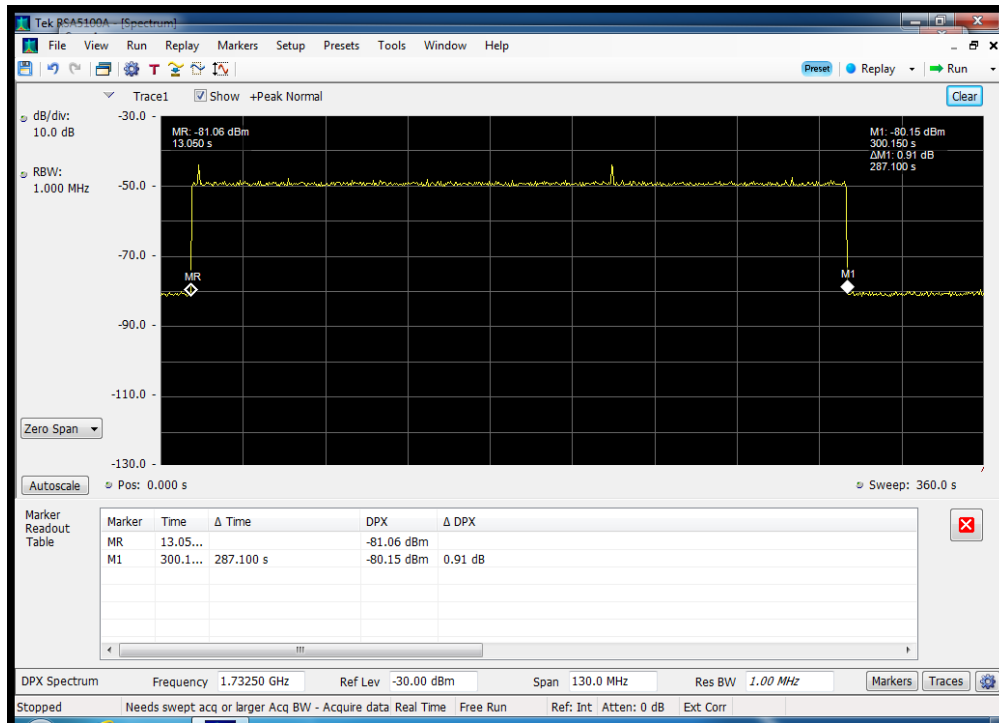

Annex F

Uplink Inactivity

Uplink Inactivity_UL_1710 - 1755 MHz

Uplink Inactivity_UL_1850 - 1915 MHz

Uplink Inactivity_UL_698 - 716 MHz

Uplink Inactivity_UL_776 - 787 MHz

Uplink Inactivity_UL_824 - 849 MHz