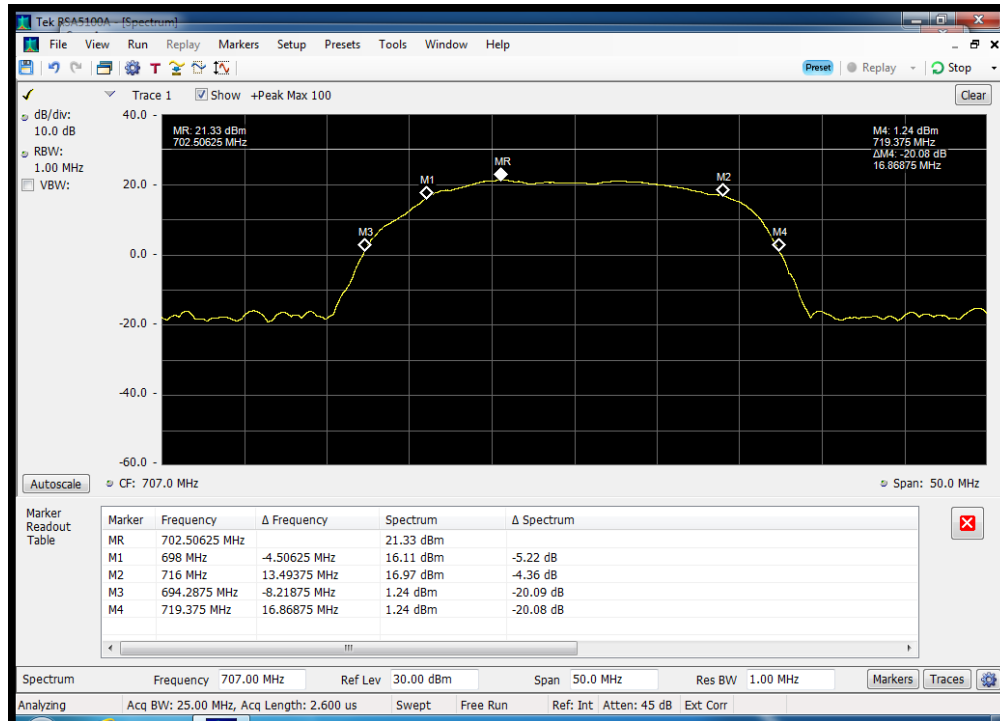

Annex A

Authorized Frequency Band

UL_1710 - 1755 MHz

UL_1850 - 1915 MHz

UL_698 - 716 MHz

UL_776 - 787 MHz

824 - 849 MHz

DL_1930 - 1995 MHz

DL_2110 - 2155 MHz

DL_728 - 746 MHz

DL_746 - 757 MHz

DL_869 - 894 MHz