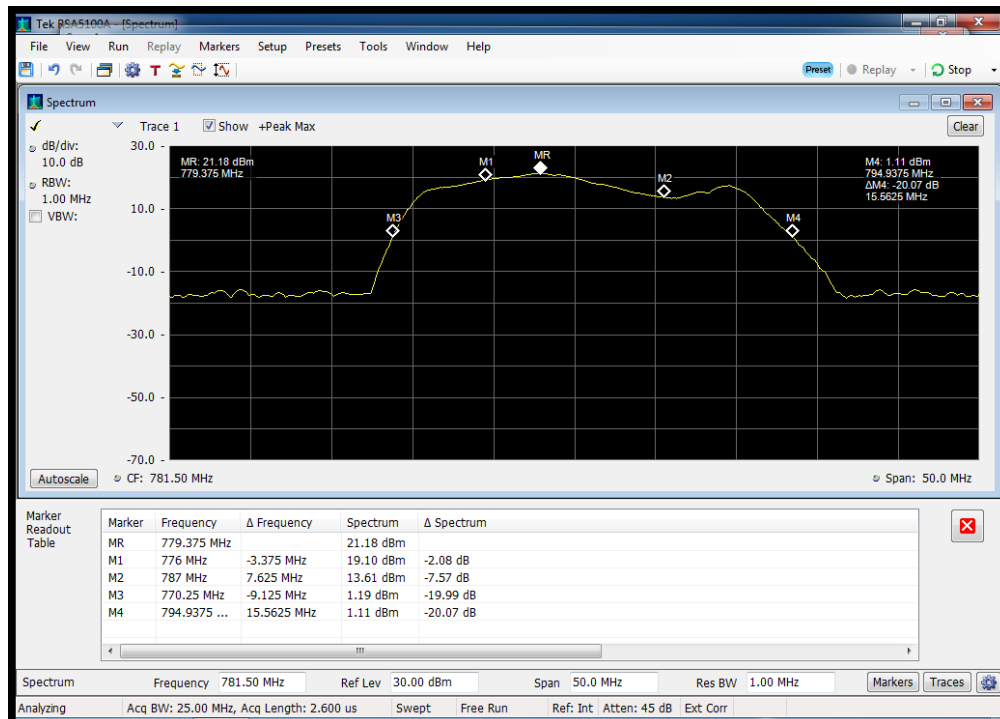

Annex A

Authorized Frequency Band

UL_1710 - 1755 MHz

UL_1850 - 1915 MHz

UL_698 - 716 MHz

UL_776 - 787 MHz

824 - 849 MHz

DL_1930 - 1995 MHz

DL_2110 - 2155 MHz

DL_728 - 746 MHz

DL_746 - 757 MHz

DL_869 - 894 MHz