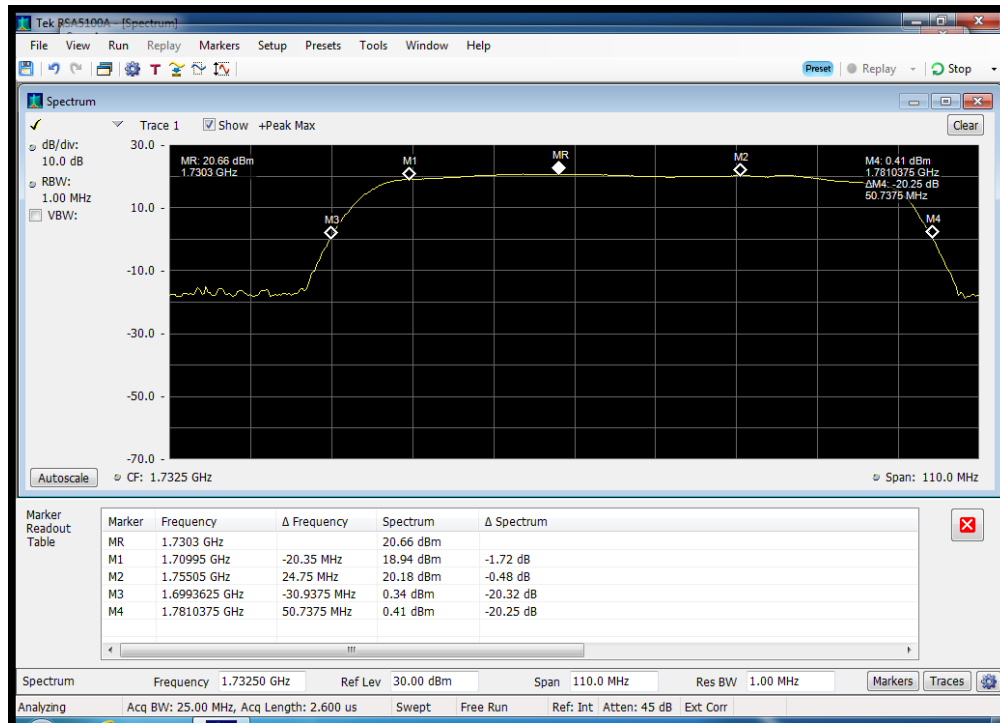

Annex A

Authorized Frequency Band

UL_1710 - 1755 MHz

UL_1850 - 1915 MHz

UL_698 - 716 MHz

UL_776 - 787 MHz

824 - 849 MHz

DL_1930 - 1995 MHz

DL_2110 - 2155 MHz

DL_728 - 746 MHz

DL_746 - 757 MHz

DL_869 - 894 MHz