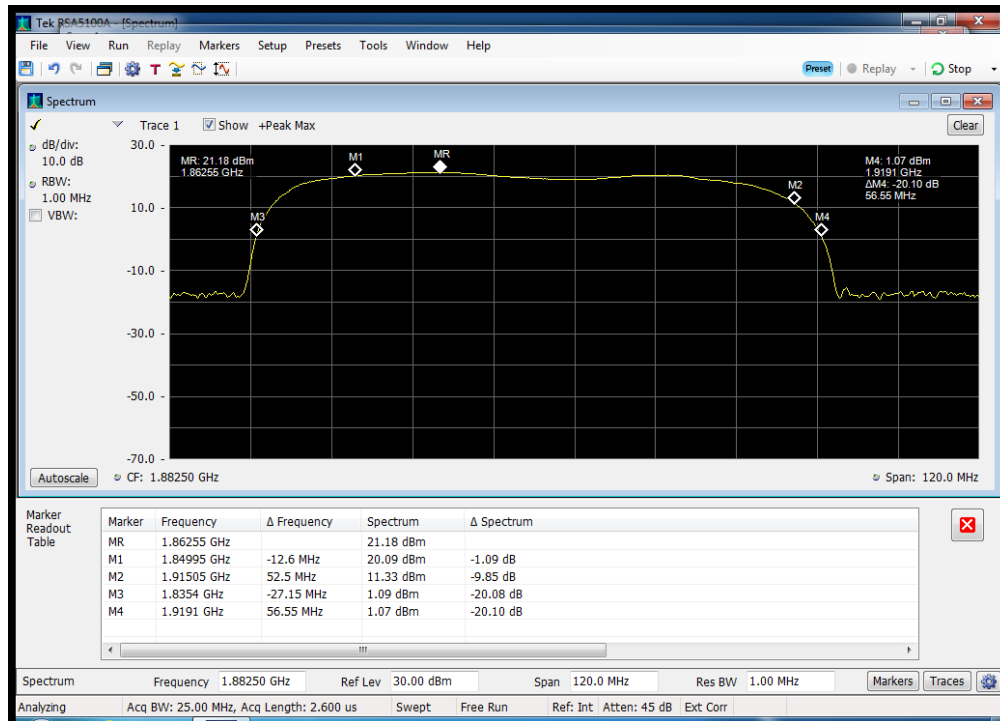

Annex A

Authorized Frequency Band

UL_1710 - 1755 MHz

UL_1850 - 1915 MHz

UL_698 - 716 MHz

UL_776 - 787 MHz

824 - 849 MHz

DL_1930 - 1995 MHz

DL_2110 - 2155 MHz

DL_728 - 746 MHz

DL_746 - 757 MHz

DL_869 - 894 MHz