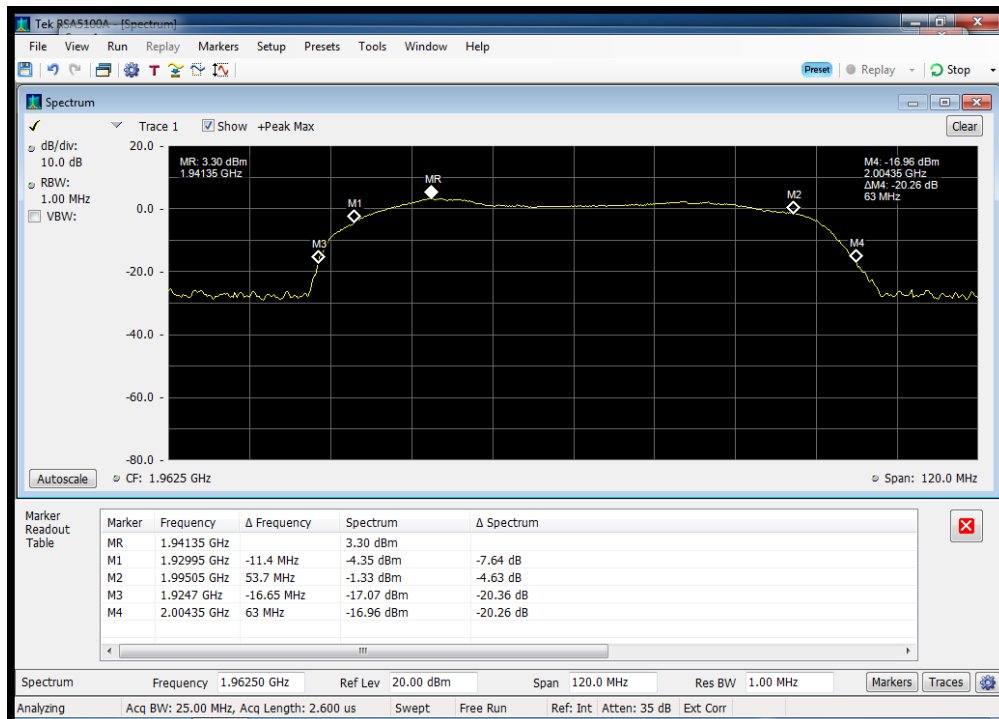

Annex A

Authorized Frequency Band

UL_1710 - 1755 MHz

UL_1850 - 1915 MHz

UL_698 - 716 MHz

UL_776 - 787 MHz

824 - 849 MHz

DL_1930 - 1995 MHz

DL_2110 - 2155 MHz

DL_728 - 746 MHz

DL_746 - 757 MHz

DL_869 - 894 MHz