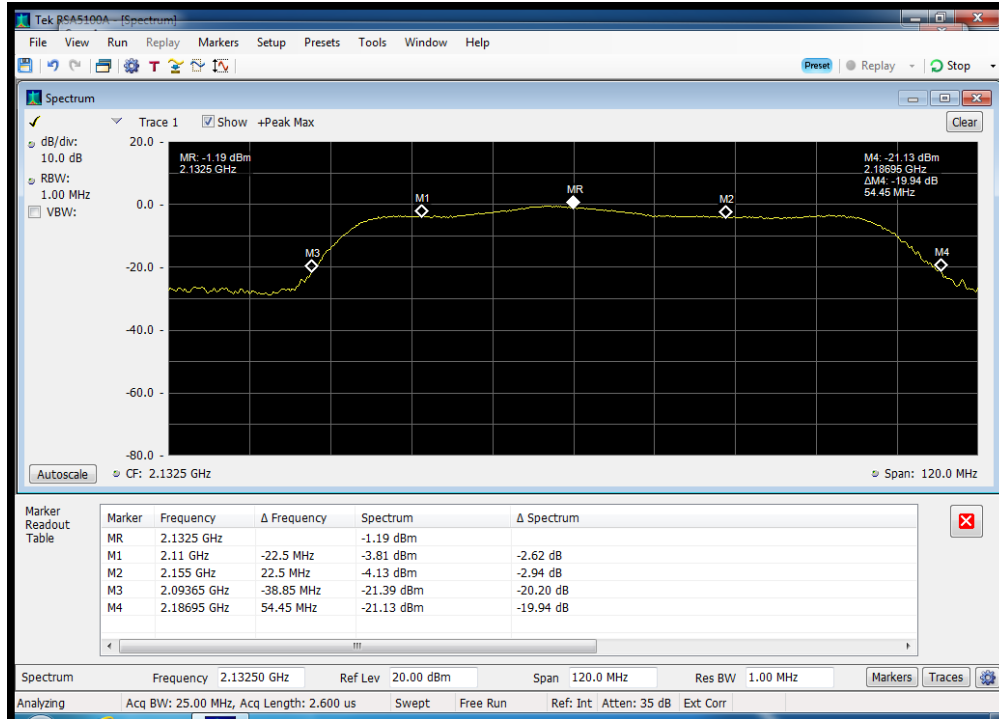

Annex A

Authorized Frequency Band

UL_1710 - 1755 MHz

UL_1850 - 1915 MHz

UL_698 - 716 MHz

UL_776 - 787 MHz

824 - 849 MHz

DL_1930 - 1995 MHz

DL_2110 - 2155 MHz

DL_728 - 746 MHz

DL_746 - 757 MHz

DL_869 - 894 MHz