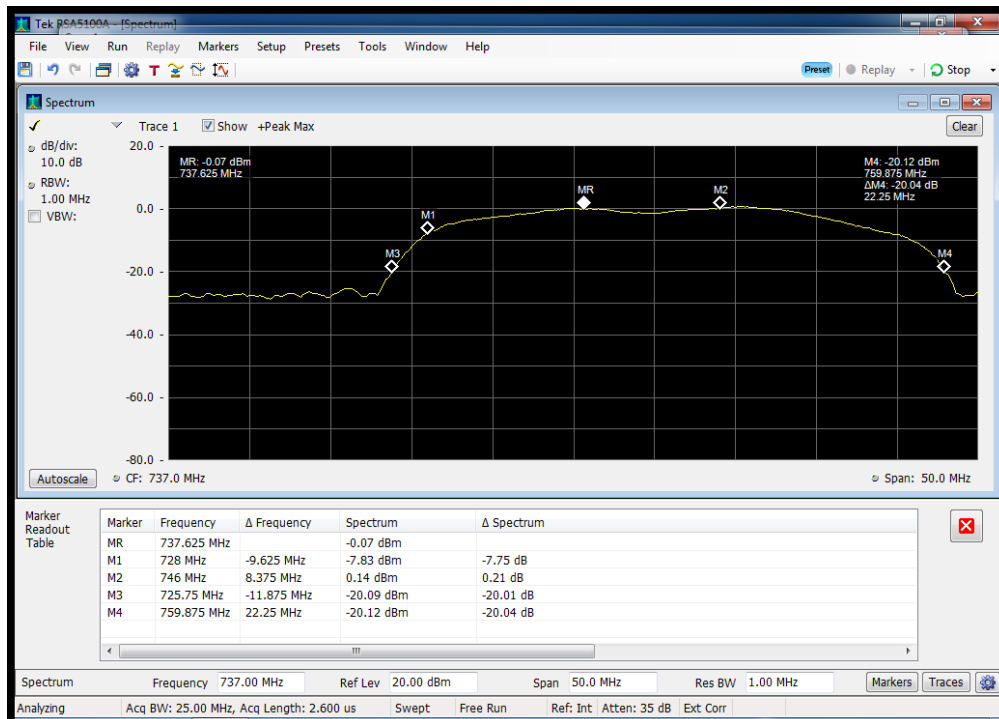

Annex A

Authorized Frequency Band

UL_1710 - 1755 MHz

UL_1850 - 1915 MHz

UL_698 - 716 MHz

UL_776 - 787 MHz

824 - 849 MHz

DL_1930 - 1995 MHz

DL_2110 - 2155 MHz

DL_728 - 746 MHz

DL_746 - 757 MHz

DL_869 - 894 MHz