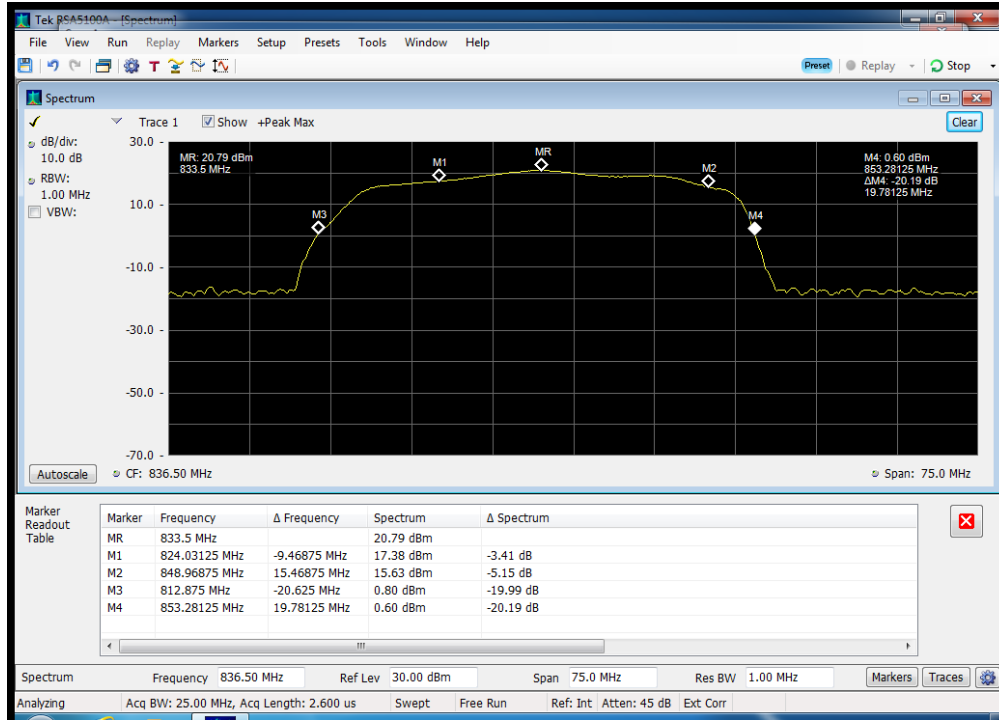

Annex A

Authorized Frequency Band

UL_1710 - 1755 MHz

UL_1850 - 1915 MHz

UL_698 - 716 MHz

UL_776 - 787 MHz

824 - 849 MHz

DL_1930 - 1995 MHz

DL_2110 - 2155 MHz

DL_728 - 746 MHz

DL_746 - 757 MHz

DL_869 - 894 MHz