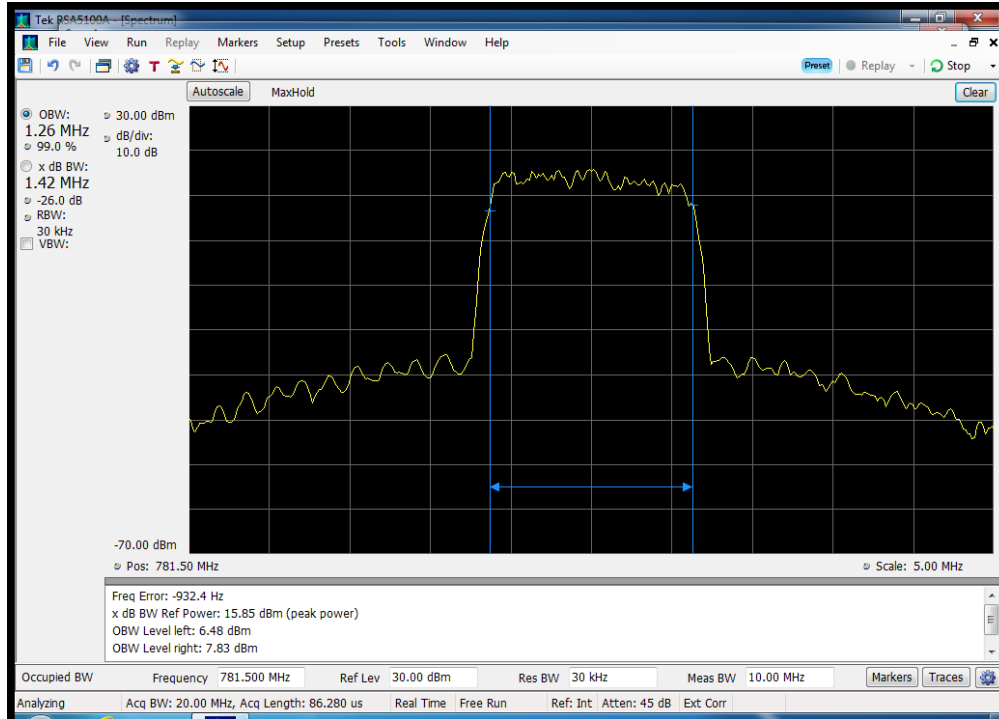

Occ BW_UL_CDMA Output_776 - 787 MHz