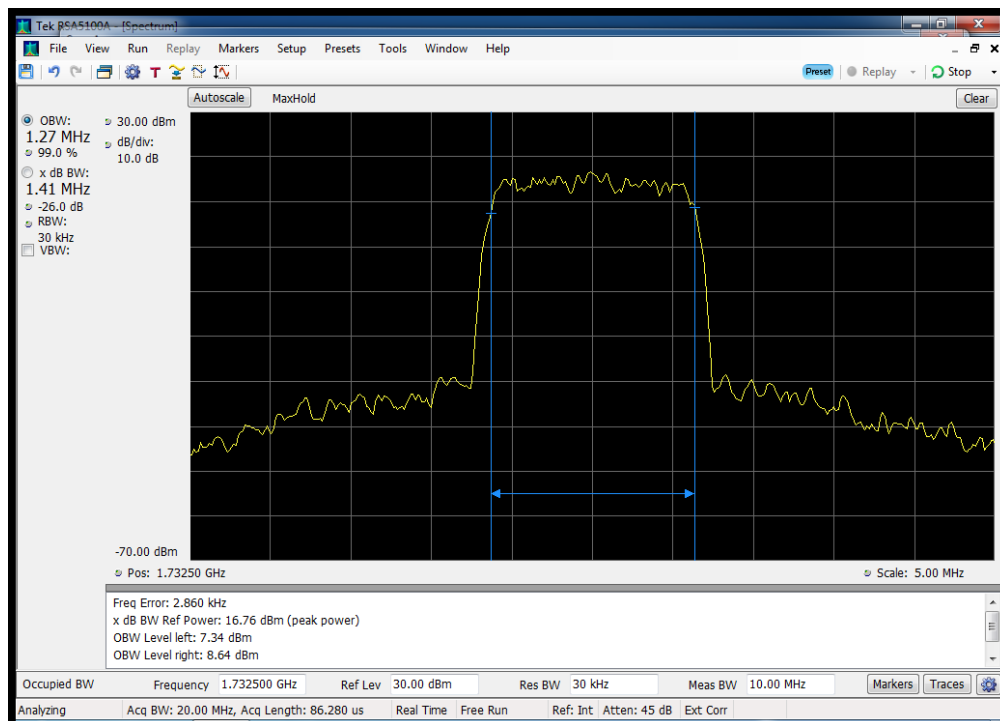

Occ BW_UL_CDMA Output_1710 - 1755 MHz