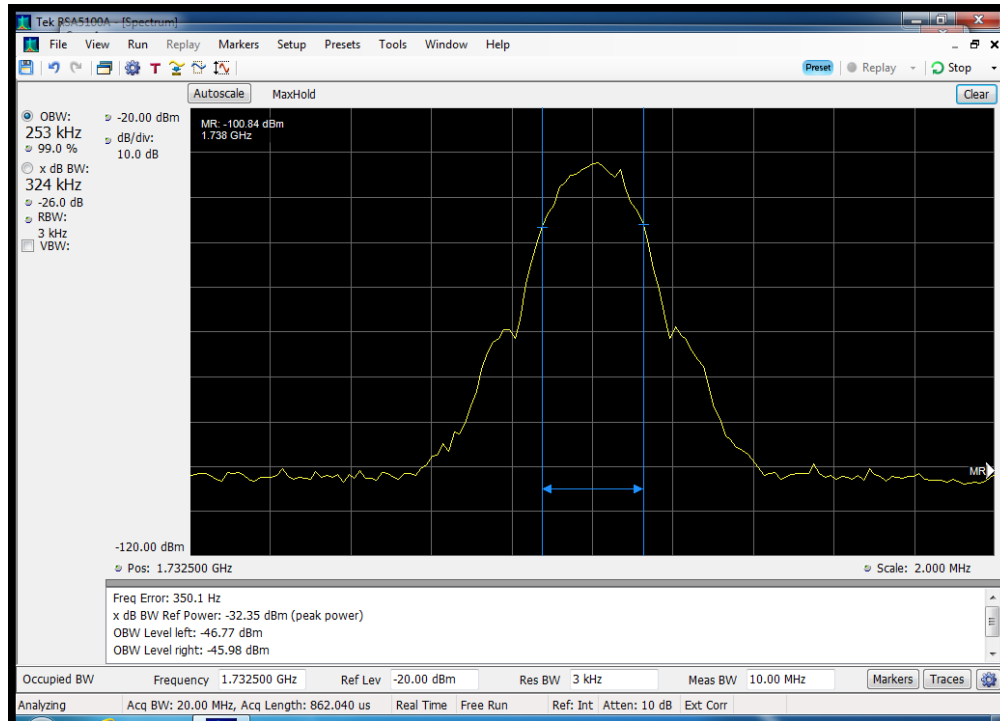

Occ BW_UL_GSM Input_1710 - 1755 MHz