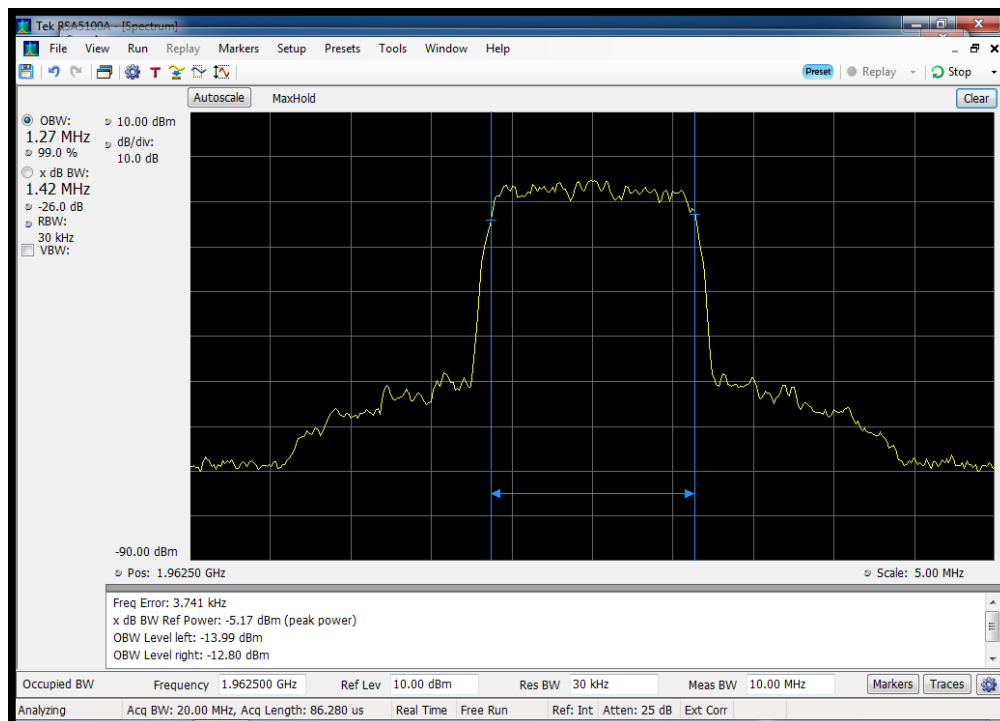

Occ BW_DL_CDMA Output_1930 - 1995 MHz