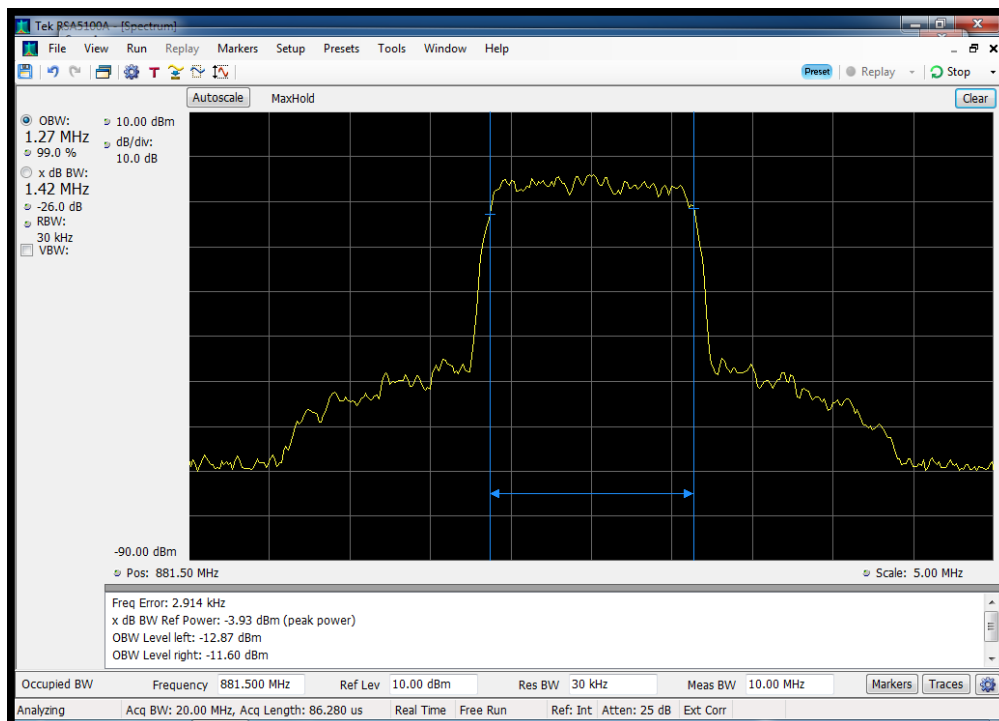

Occ BW_DL_CDMA Output_869 - 894 MHz