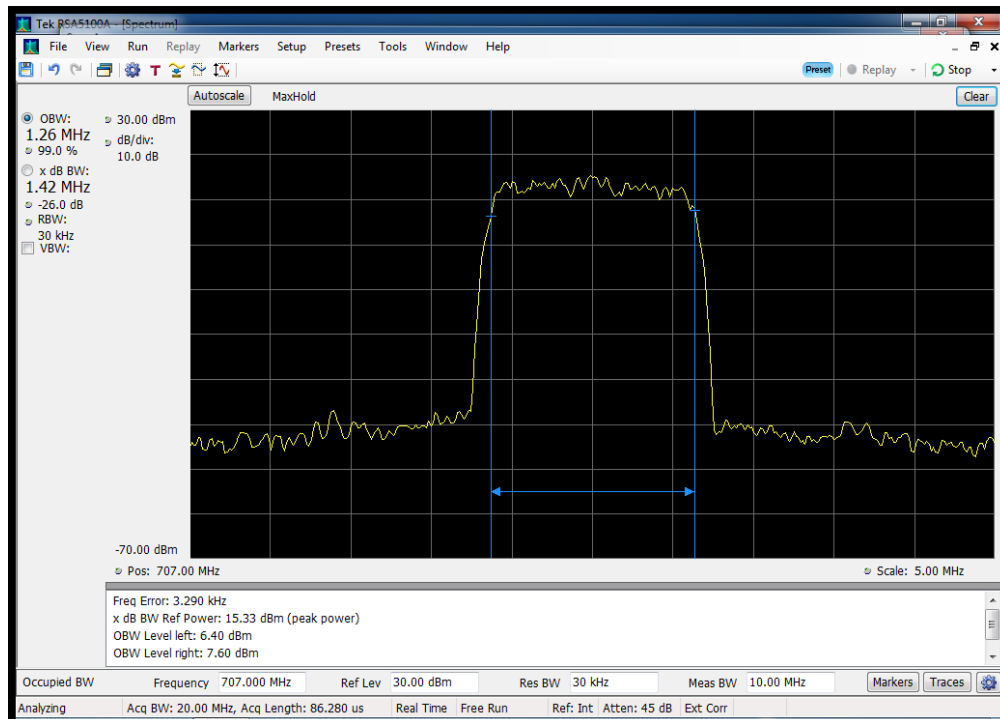

Occ BW_UL_CDMA Output_698 - 716 MHz