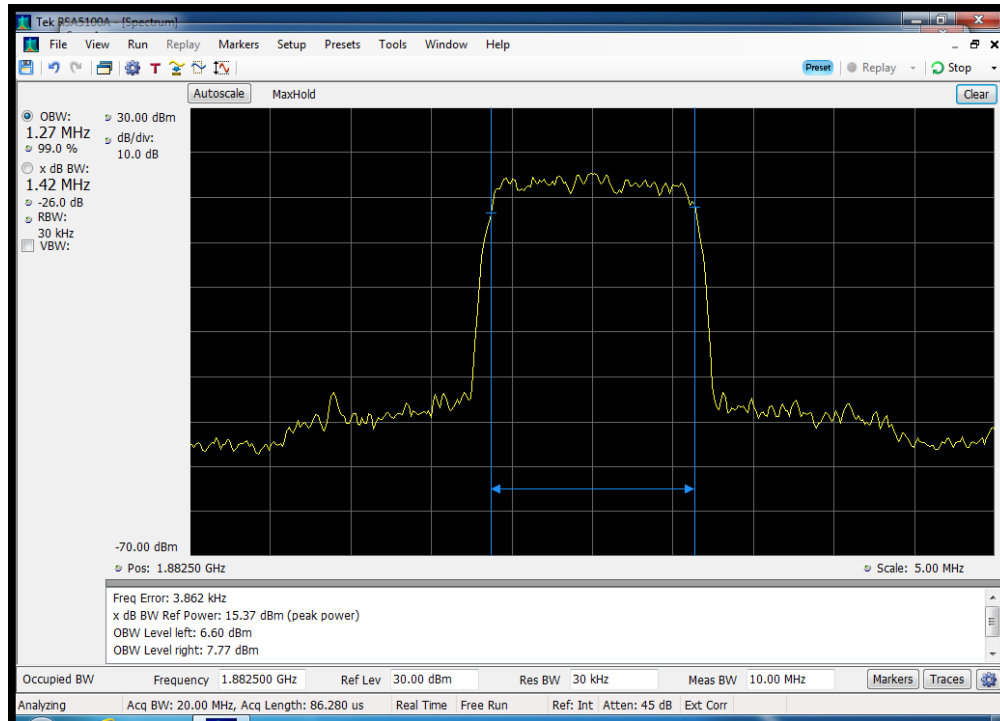

Occ BW_UL_CDMA Output_1850 - 1915 MHz