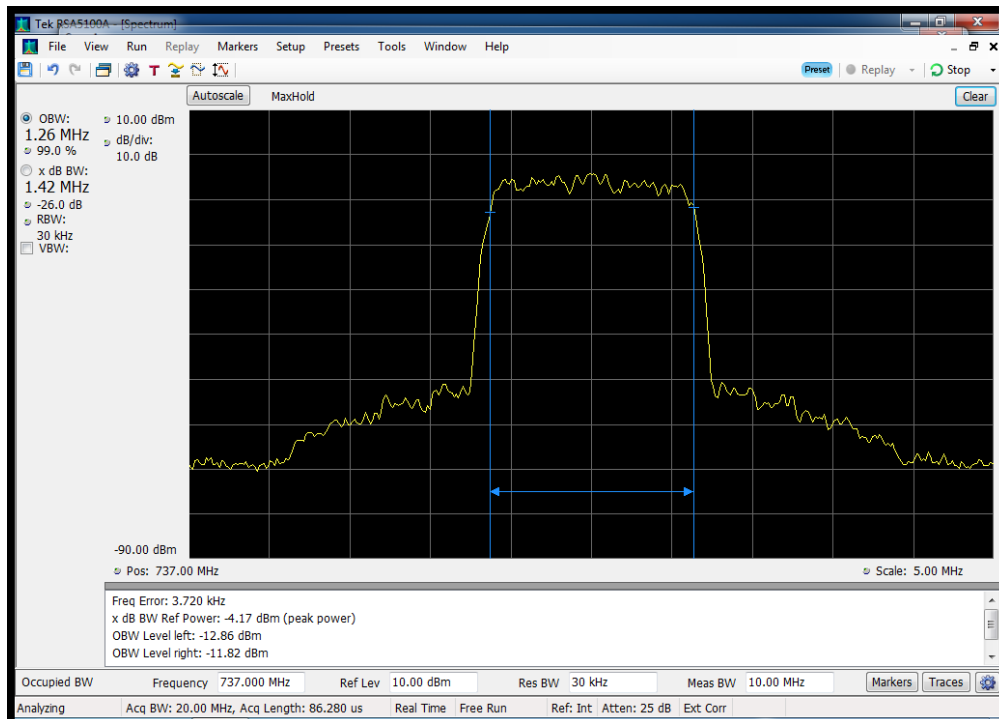

Occ BW_DL_CDMA Output_728 - 746 MHz