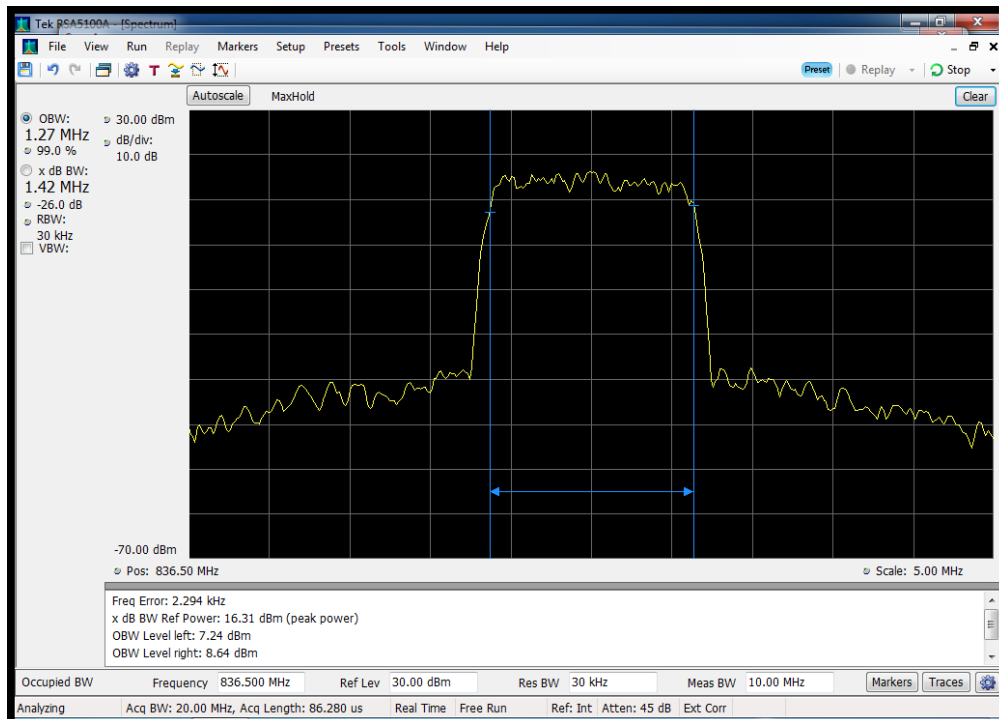

Occ BW_UL_CDMA Output_824 - 849 MHz