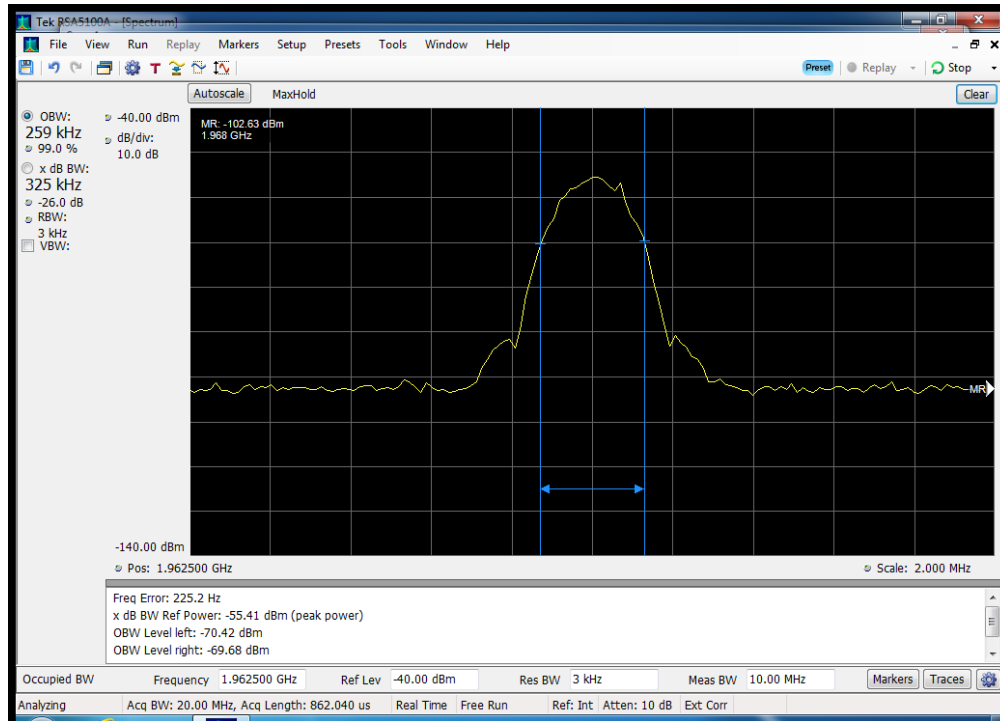

Occ BW_DL_GSM Input_1930 - 1995 MHz