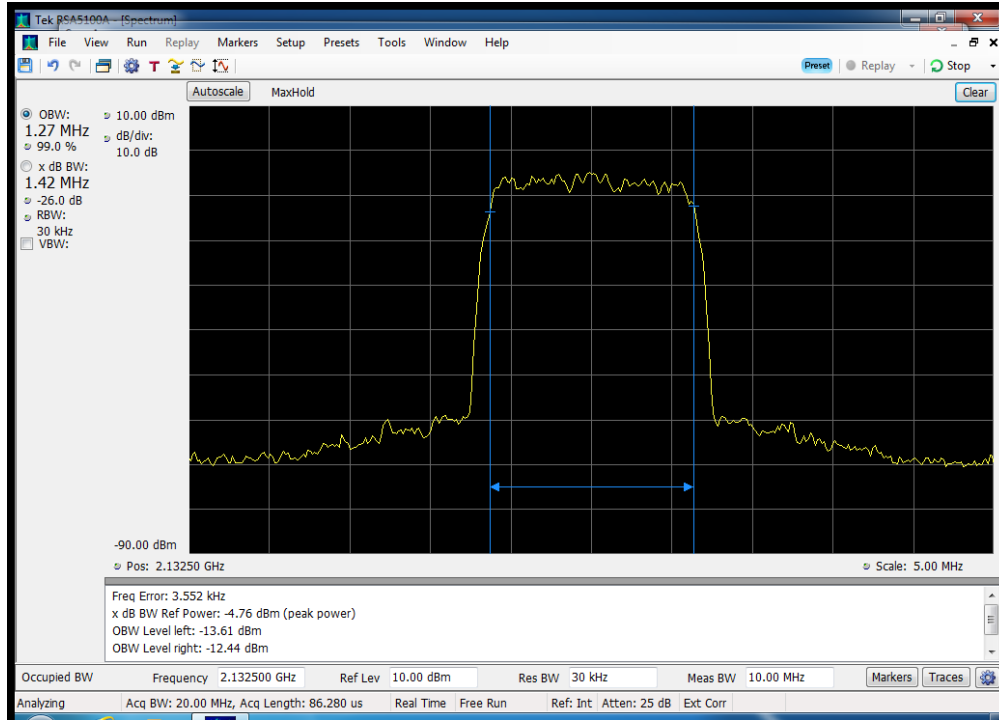

Occ BW_DL_CDMA Output_2110 - 2155 MHz