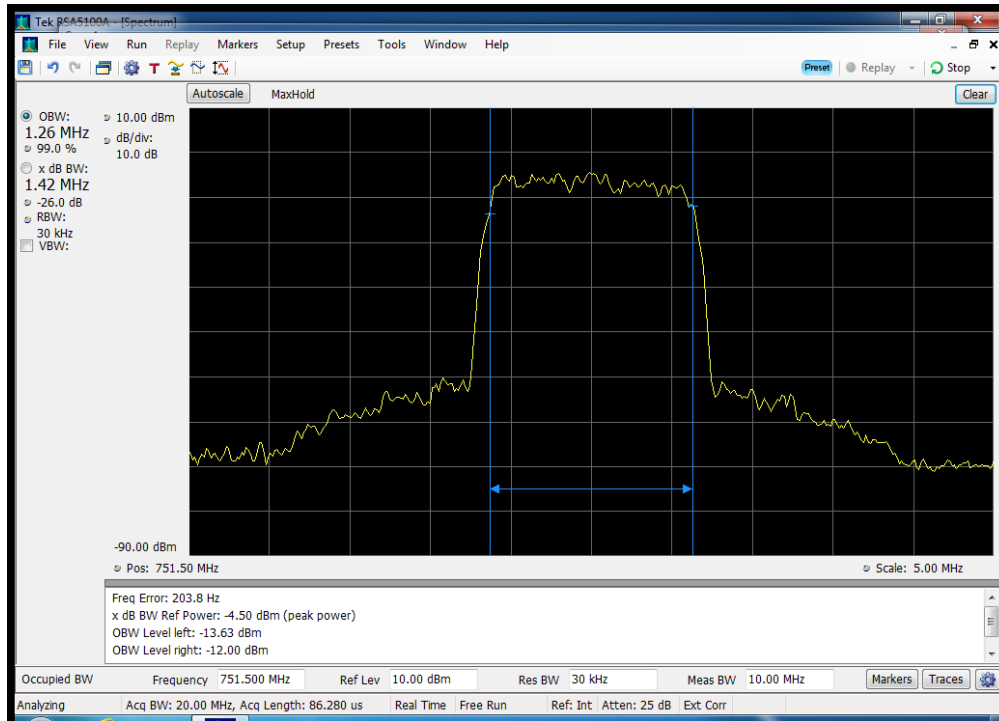

Occ BW_DL_CDMA Output_746 - 757 MHz