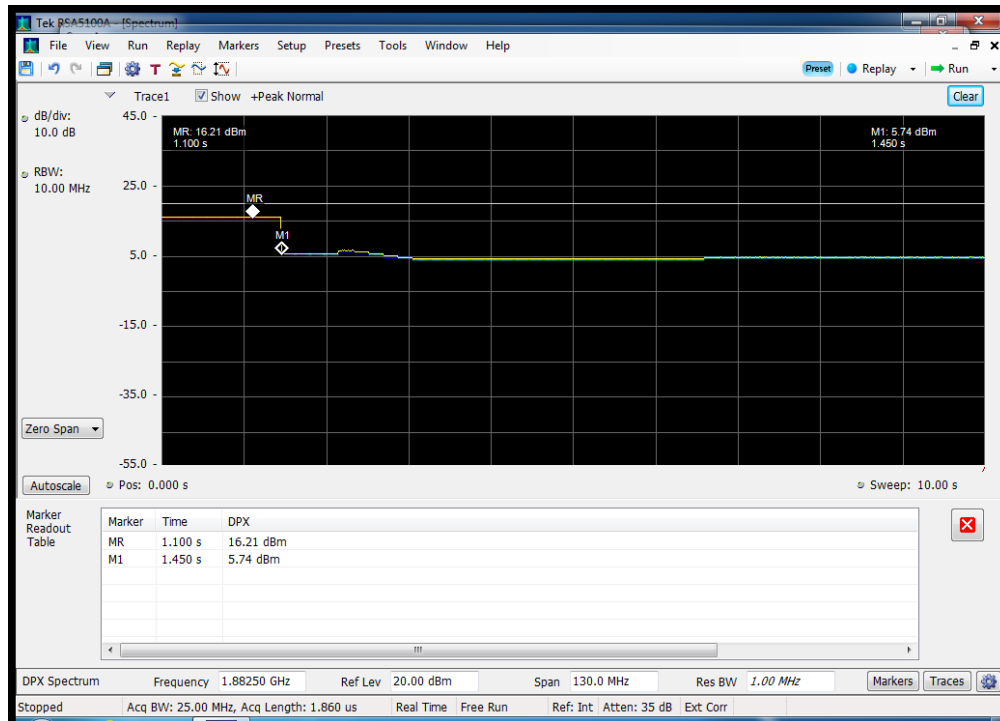

Annex G

Uplink Gain Timing

Gain Timing_UL_1710 - 1755 MHz

Gain Timing_UL_1850 - 1915 MHz

Gain Timing_UL_698 - 716 MHz

Gain Timing_UL_776 - 787 MHz

Gain Timing_UL_824 - 849 MHz