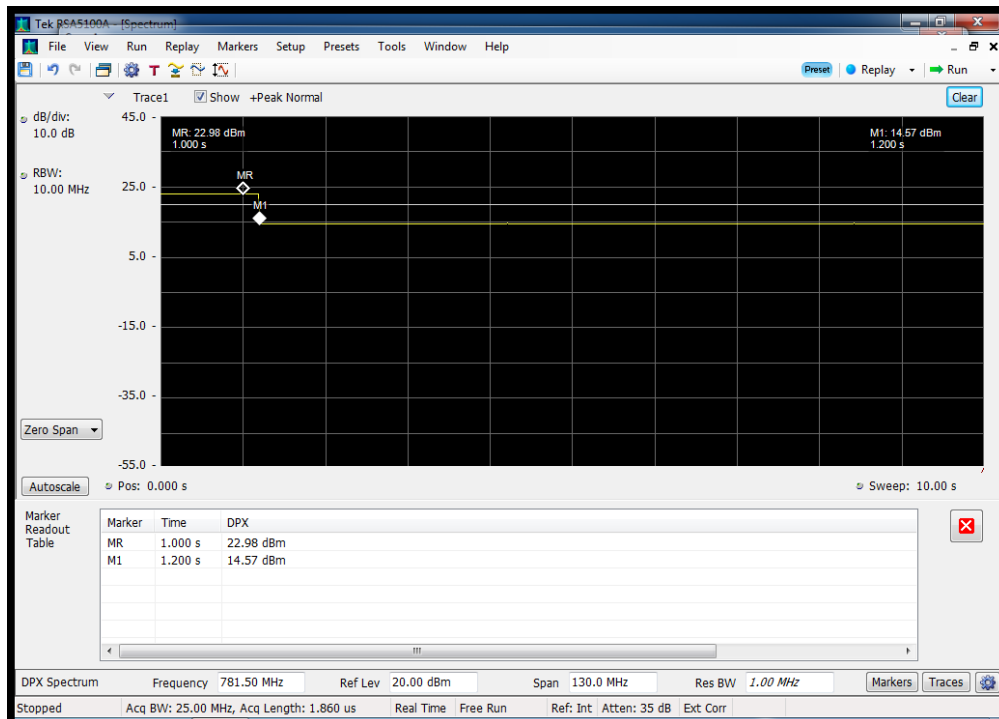

Annex G

Uplink Gain Timing

Gain Timing_UL_1710 - 1755 MHz

Gain Timing_UL_1850 - 1915 MHz

Gain Timing_UL_698 - 716 MHz

Gain Timing_UL_776 - 787 MHz

Gain Timing_UL_824 - 849 MHz