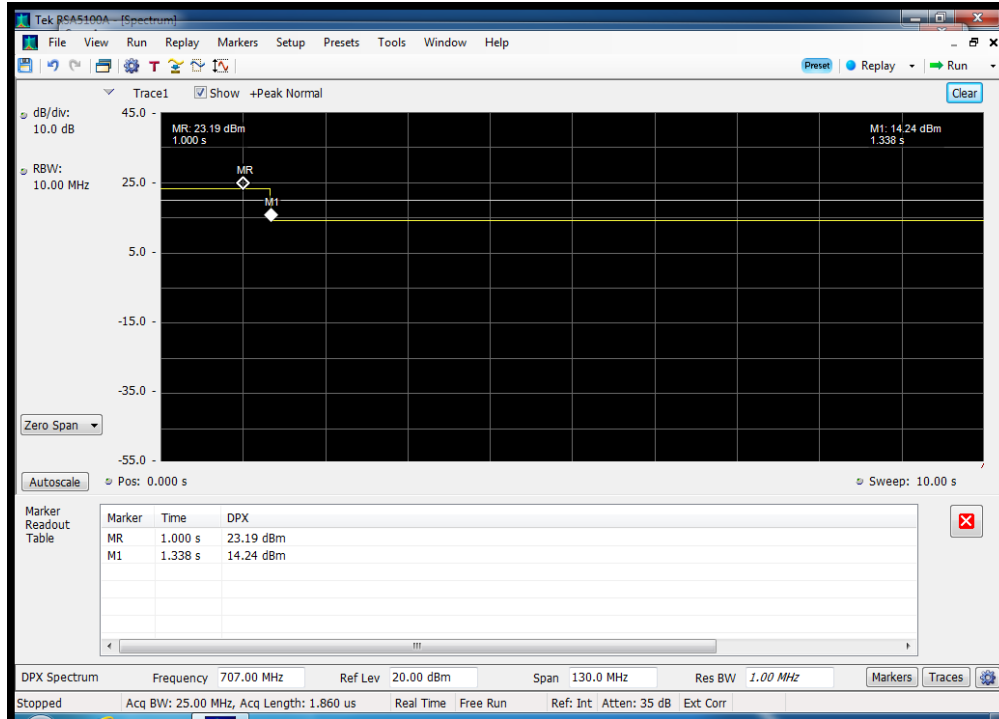

Annex G

Uplink Gain Timing

Gain Timing_UL_1710 - 1755 MHz

Gain Timing_UL_1850 - 1915 MHz

Gain Timing_UL_698 - 716 MHz

Gain Timing_UL_776 - 787 MHz

Gain Timing_UL_824 - 849 MHz