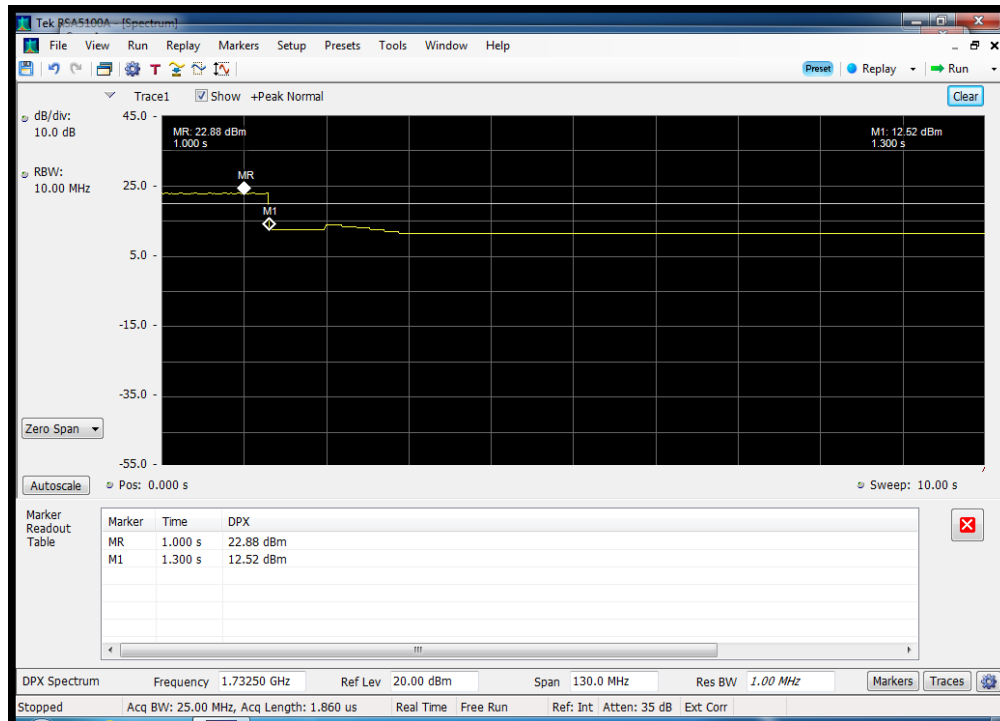

Annex G

Uplink Gain Timing

Gain Timing_UL_1710 - 1755 MHz

Gain Timing_UL_1850 - 1915 MHz

Gain Timing_UL_698 - 716 MHz

Gain Timing_UL_776 - 787 MHz

Gain Timing_UL_824 - 849 MHz