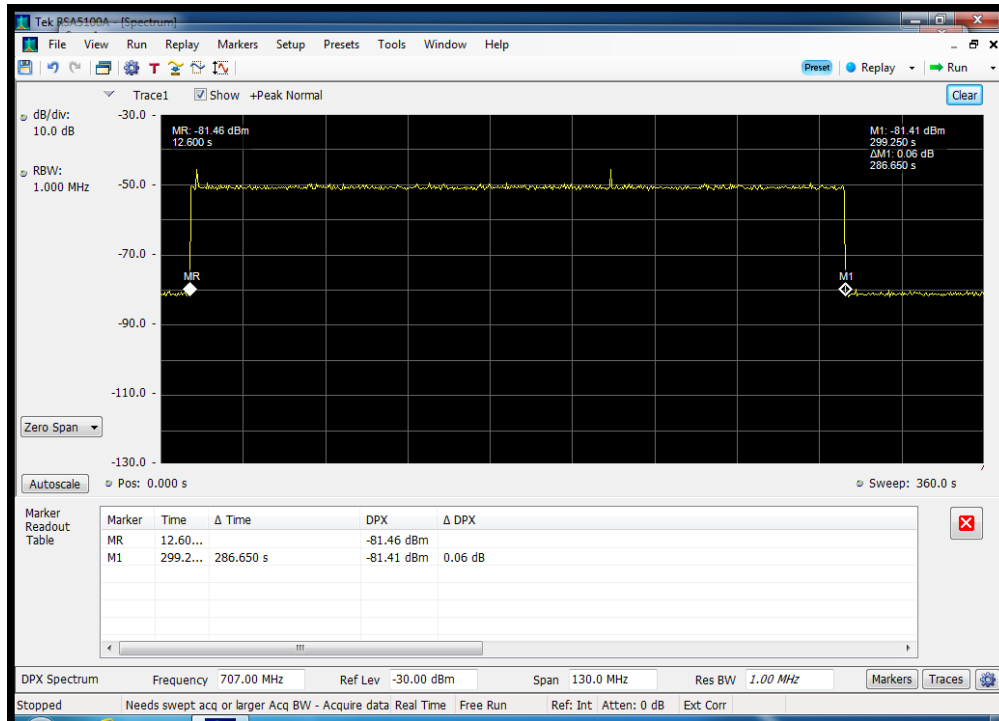

Annex F

Uplink Inactivity

Uplink Inactivity_UL_1710 - 1755 MHz

Uplink Inactivity_UL_1850 - 1915 MHz

Uplink Inactivity_UL_698 - 716 MHz

Uplink Inactivity_UL_776 - 787 MHz

Uplink Inactivity_UL_824 - 849 MHz