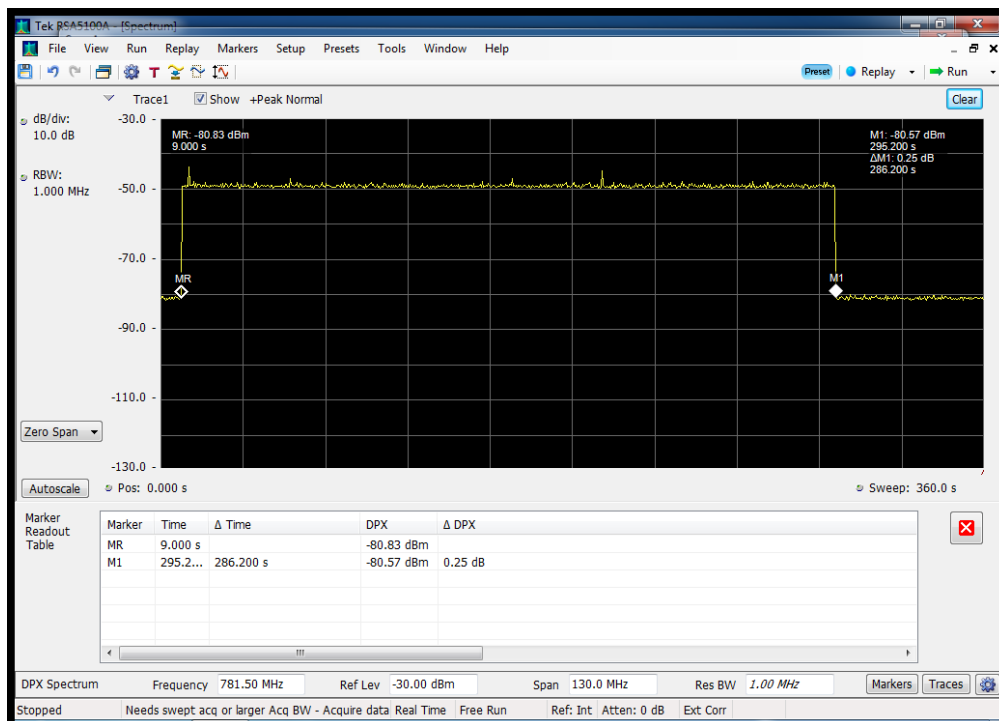

Annex F

Uplink Inactivity

Uplink Inactivity_UL_1710 - 1755 MHz

Uplink Inactivity_UL_1850 - 1915 MHz

Uplink Inactivity_UL_698 - 716 MHz

Uplink Inactivity_UL_776 - 787 MHz

Uplink Inactivity_UL_824 - 849 MHz