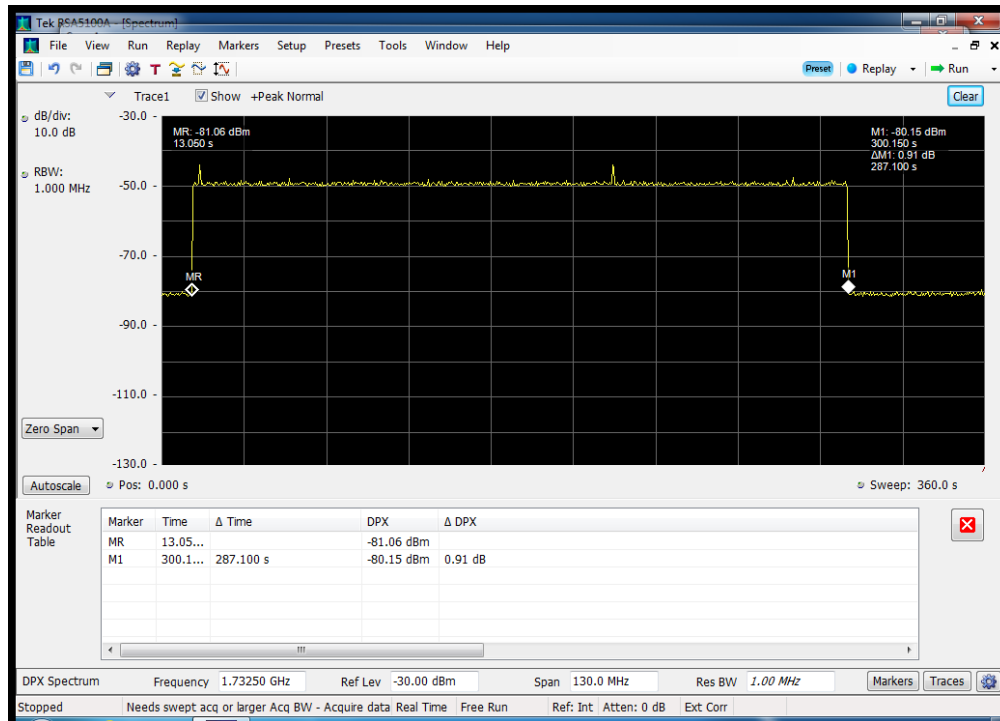

Annex F

Uplink Inactivity

Uplink Inactivity_UL_1710 - 1755 MHz

Uplink Inactivity_UL_1850 - 1915 MHz

Uplink Inactivity_UL_698 - 716 MHz

Uplink Inactivity_UL_776 - 787 MHz

Uplink Inactivity_UL_824 - 849 MHz