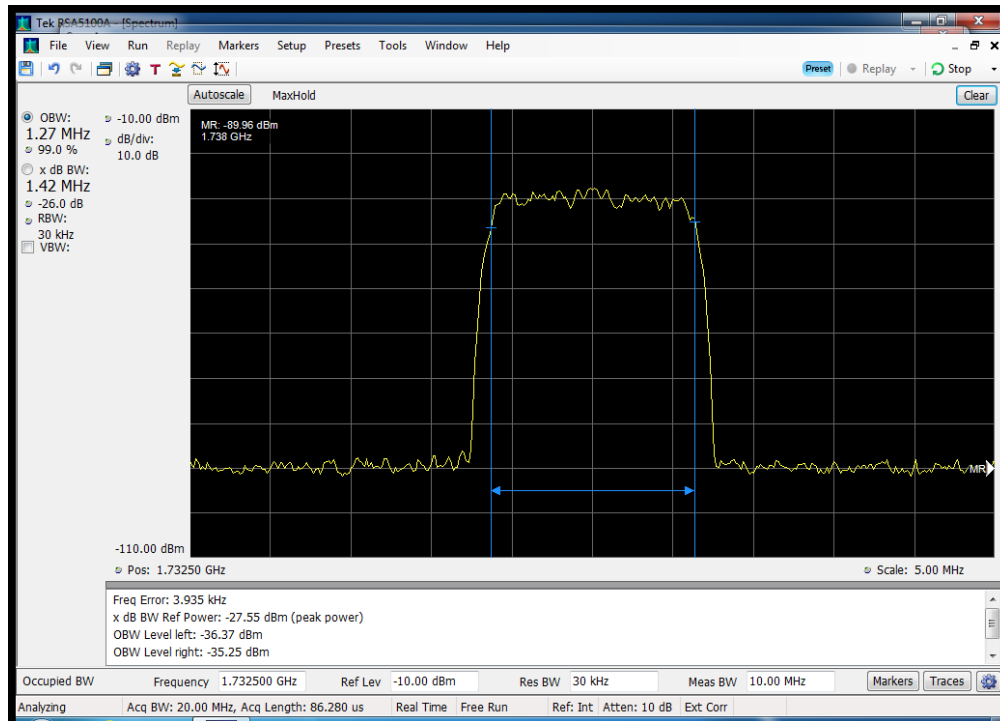

Annex H

Occupied Bandwidth

Occ BW_UL_CDMA Input_1710 - 1755 MHz

Occ BW_UL_CDMA Input_1850 - 1915 MHz

Occ BW_UL_CDMA Input_698 - 716 MHz

Occ BW_UL_CDMA Input_776 - 787 MHz

Occ BW_UL_CDMA Input_824 - 849 MHz

Occ BW_UL_CDMA Output_1710 - 1755 MHz