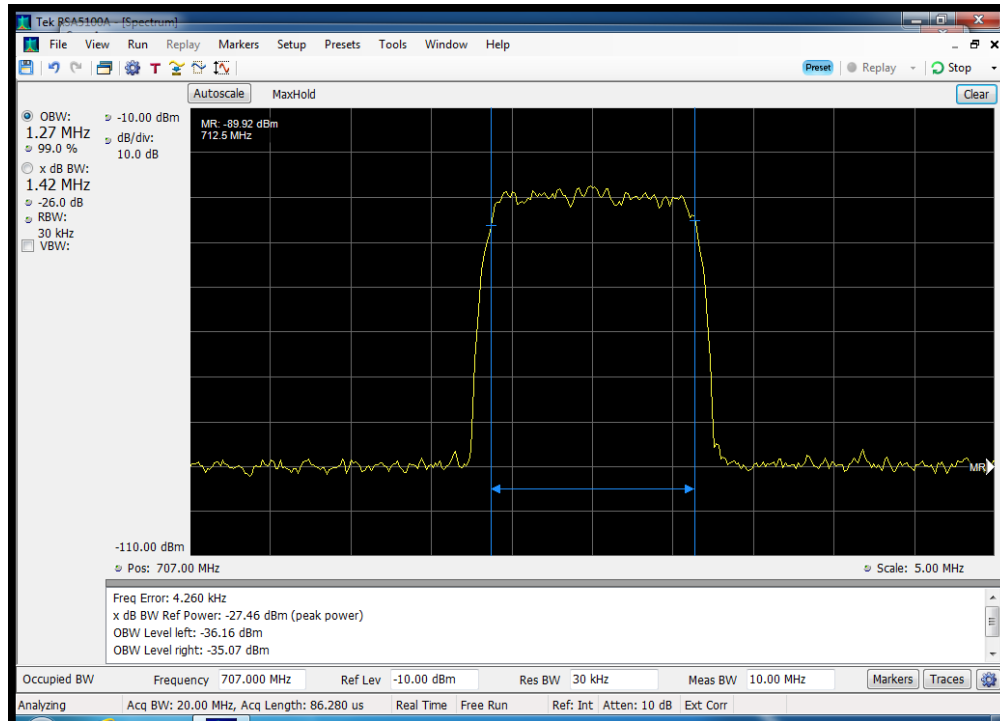

Annex H

Occupied Bandwidth

Occ BW_UL_CDMA Input_1710 - 1755 MHz

Occ BW_UL_CDMA Input_1850 - 1915 MHz

Occ BW_UL_CDMA Input_698 - 716 MHz

Occ BW_UL_CDMA Input_776 - 787 MHz

Occ BW_UL_CDMA Input_824 - 849 MHz

Occ BW_UL_CDMA Output_1710 - 1755 MHz