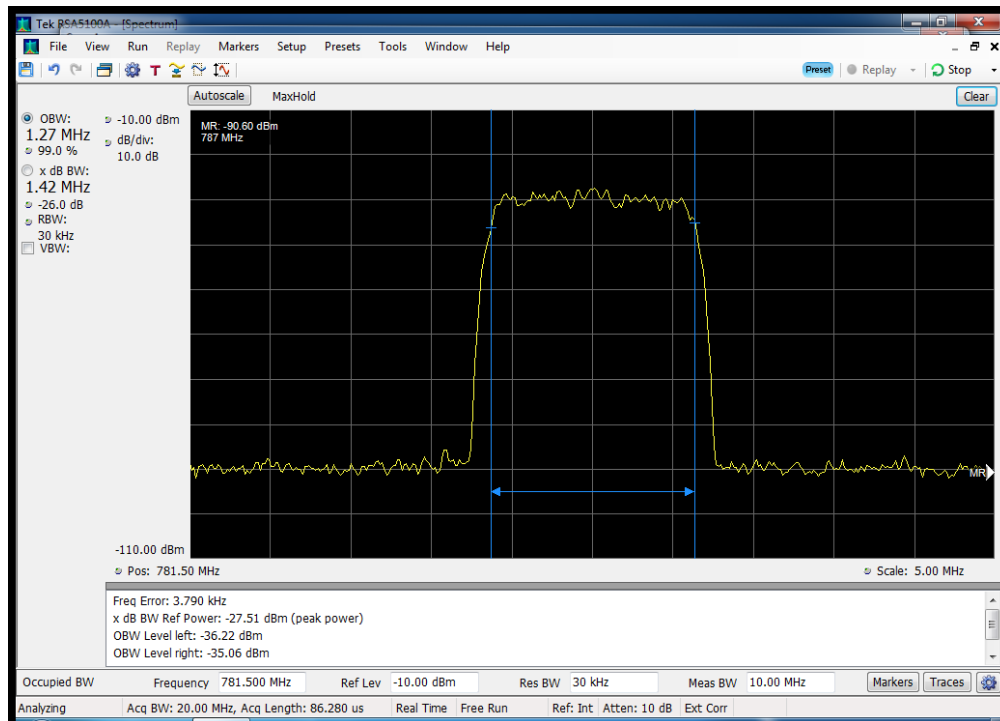

Annex H

Occupied Bandwidth

Occ BW_UL_CDMA Input_1710 - 1755 MHz

Occ BW_UL_CDMA Input_1850 - 1915 MHz

Occ BW_UL_CDMA Input_698 - 716 MHz

Occ BW_UL_CDMA Input_776 - 787 MHz

Occ BW_UL_CDMA Input_824 - 849 MHz

Occ BW_UL_CDMA Output_1710 - 1755 MHz