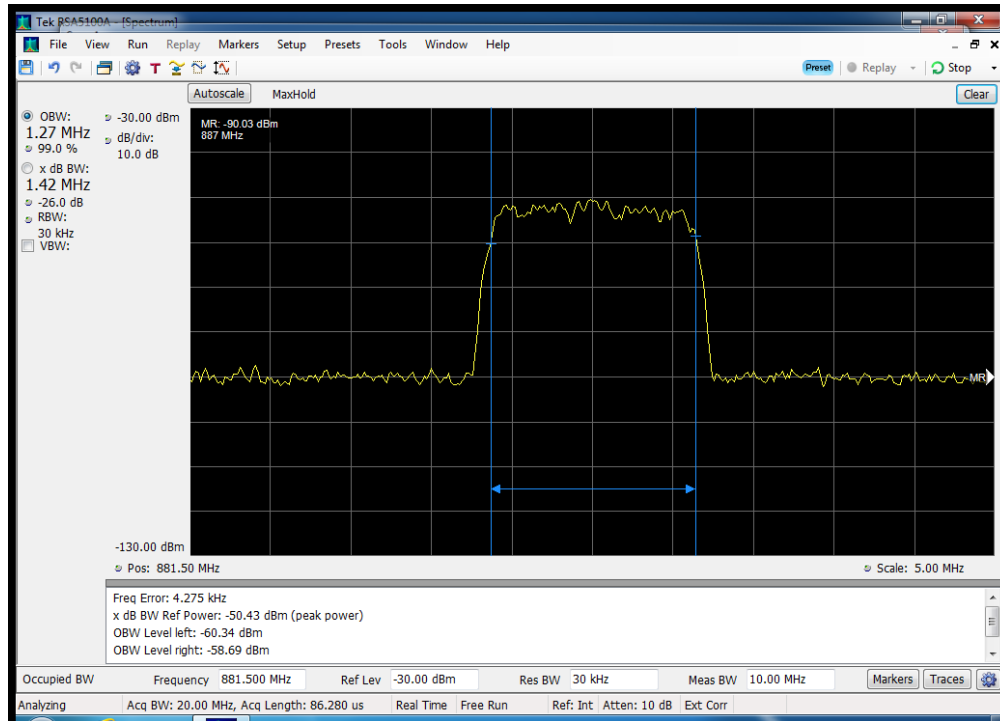

Occ BW_DL_CDMA Input_728 - 746 MHz

Occ BW_DL_CDMA Input_746 - 757 MHz

Occ BW_DL_CDMA Input_869 - 894 MHz

Occ BW_DL_CDMA Output_1930 - 1995 MHz

Occ BW_DL_CDMA Output_2110 - 2155 MHz

Occ BW_DL_CDMA Output_728 - 746 MHz