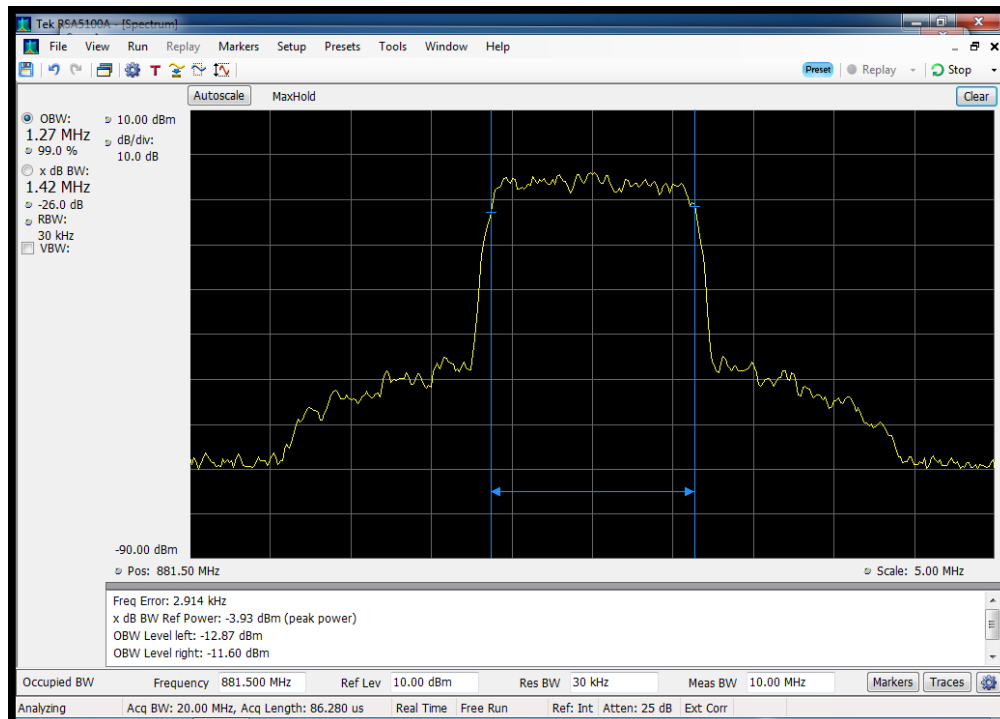

Occ BW_DL_CDMA Output_869 - 894 MHz