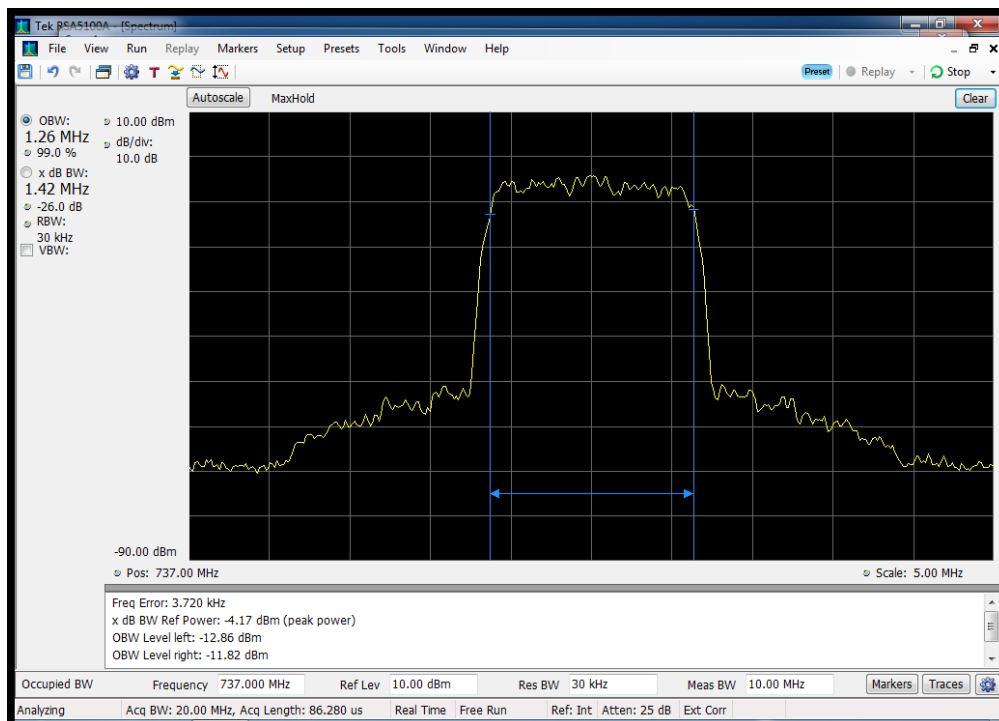

Occ BW_DL_CDMA Input_728 - 746 MHz

Occ BW_DL_CDMA Input_746 - 757 MHz

Occ BW_DL_CDMA Input_869 - 894 MHz

Occ BW_DL_CDMA Output_1930 - 1995 MHz

Occ BW_DL_CDMA Output_2110 - 2155 MHz

Occ BW_DL_CDMA Output_728 - 746 MHz