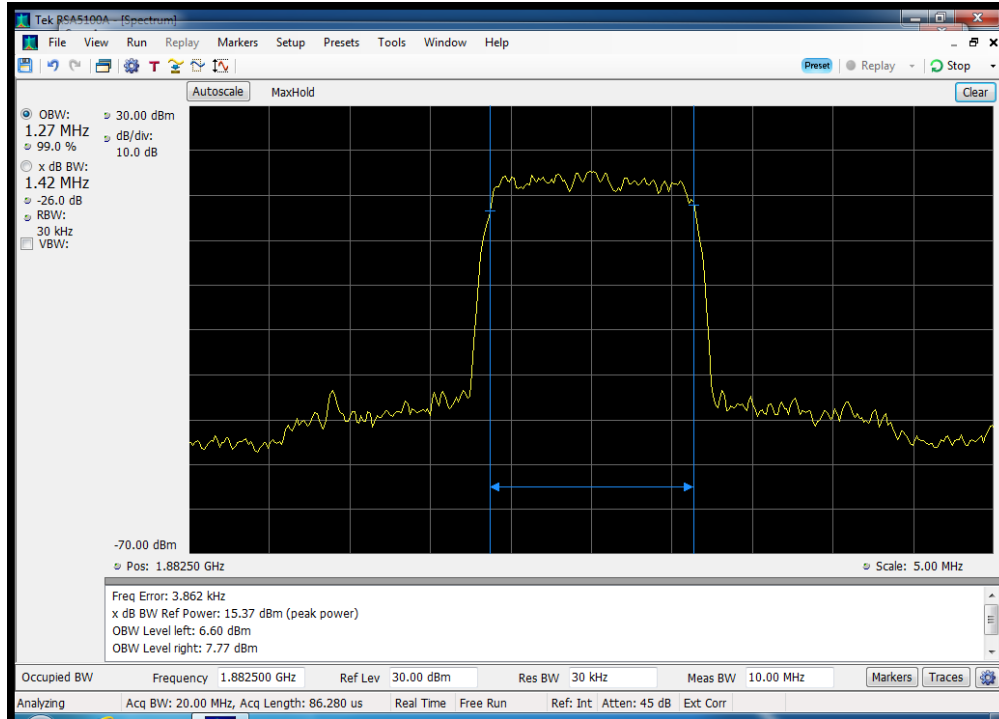

Annex H

Occupied Bandwidth

Occ BW_UL_CDMA Input_1710 - 1755 MHz

Occ BW_UL_CDMA Input_1850 - 1915 MHz

Occ BW_UL_CDMA Input_698 - 716 MHz

Occ BW_UL_CDMA Input_776 - 787 MHz

Occ BW_UL_CDMA Input_824 - 849 MHz

Occ BW_UL_CDMA Output_1710 - 1755 MHz

Occ BW_UL_CDMA Output_1850 - 1915 MHz

Occ BW_UL_CDMA Output_698 - 716 MHz

Occ BW_UL_CDMA Output_776 - 787 MHz

Occ BW_UL_CDMA Output_824 - 849 MHz

Occ BW_UL_GSM Input_1710 - 1755 MHz

Occ BW_UL_GSM Input_1850 - 1915 MHz