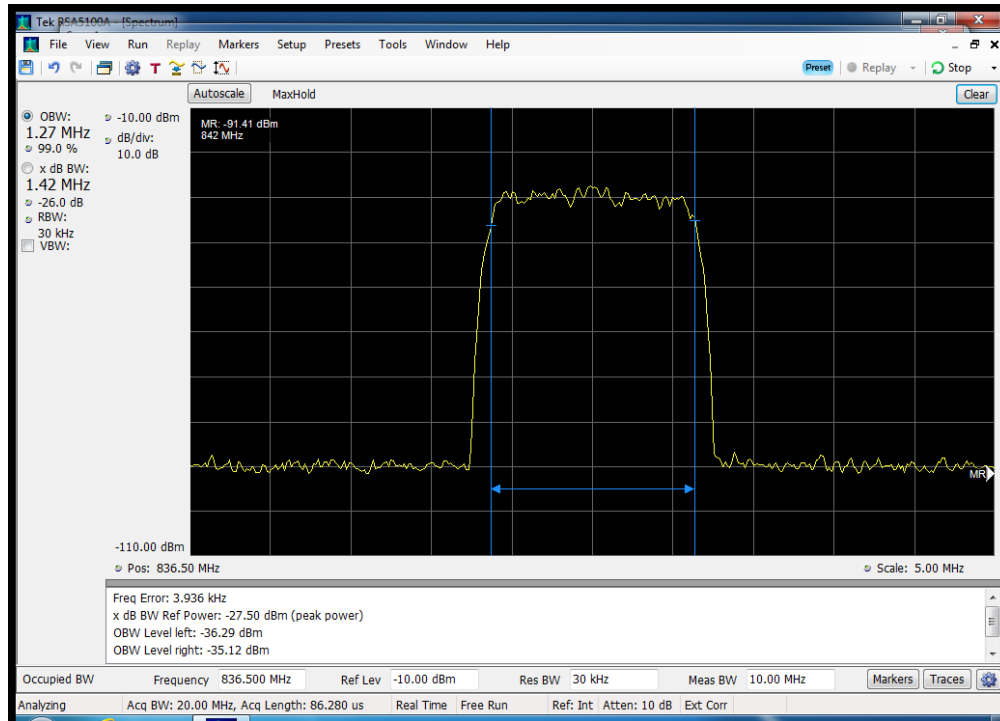

Annex H

Occupied Bandwidth

Occ BW_UL_CDMA Input_1710 - 1755 MHz

Occ BW_UL_CDMA Input_1850 - 1915 MHz

Occ BW_UL_CDMA Input_698 - 716 MHz

Occ BW_UL_CDMA Input_776 - 787 MHz

Occ BW_UL_CDMA Input_824 - 849 MHz

Occ BW_UL_CDMA Output_1710 - 1755 MHz