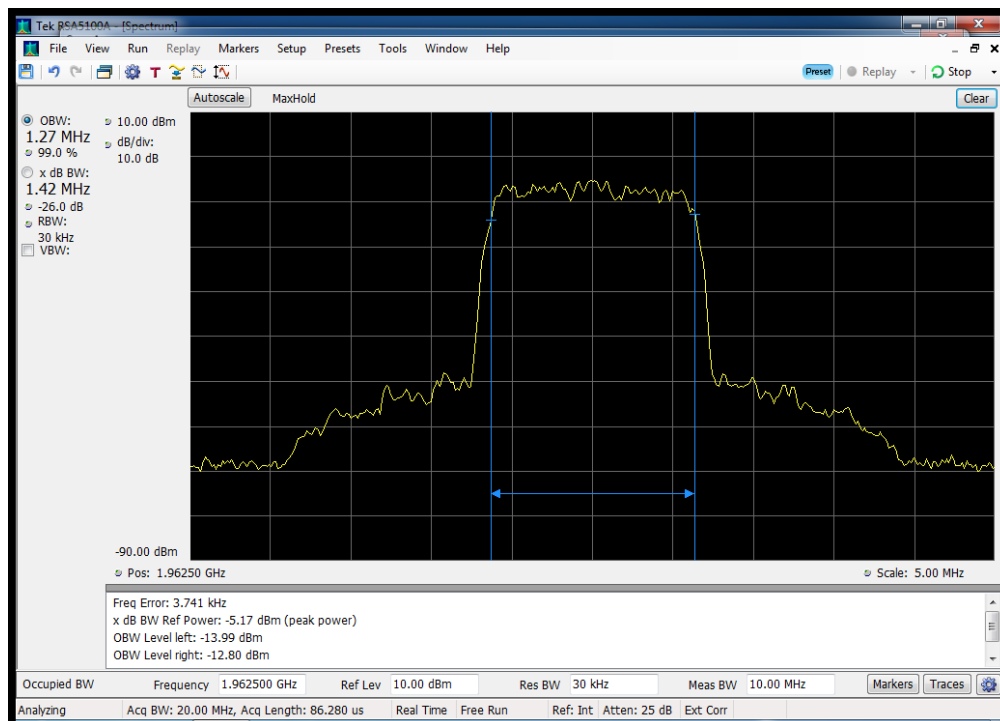

Occ BW_DL_CDMA Input_728 - 746 MHz

Occ BW_DL_CDMA Input_746 - 757 MHz

Occ BW_DL_CDMA Input_869 - 894 MHz

Occ BW_DL_CDMA Output_1930 - 1995 MHz

Occ BW_DL_CDMA Output_2110 - 2155 MHz

Occ BW_DL_CDMA Output_728 - 746 MHz