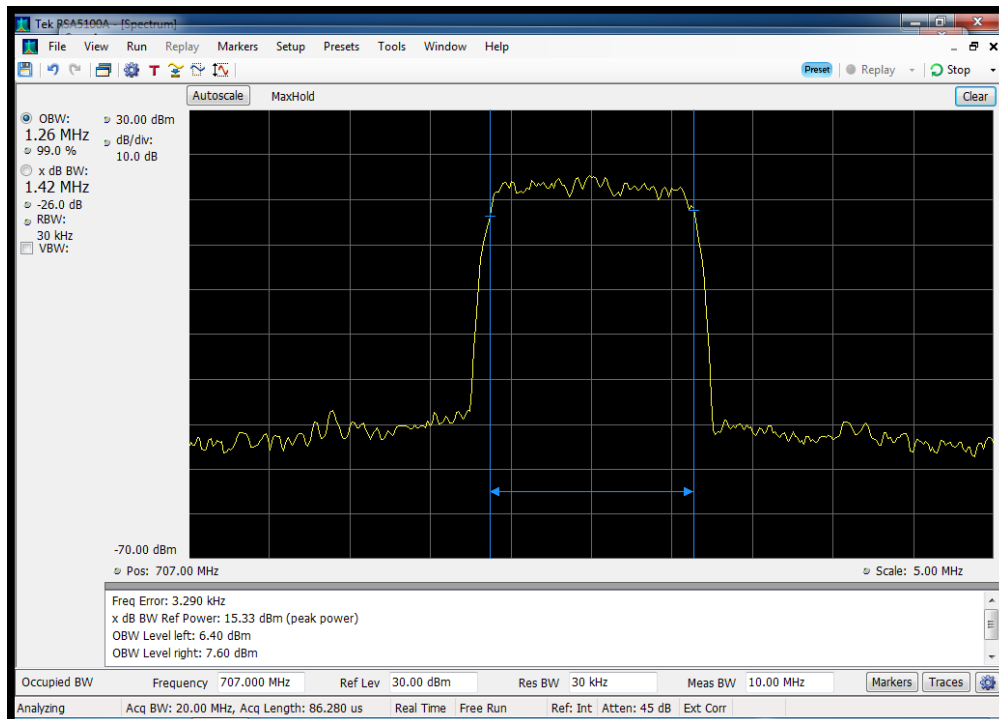

Annex H

Occupied Bandwidth

Occ BW_UL_CDMA Input_1710 - 1755 MHz

Occ BW_UL_CDMA Input_1850 - 1915 MHz

Occ BW_UL_CDMA Input_698 - 716 MHz

Occ BW_UL_CDMA Input_776 - 787 MHz

Occ BW_UL_CDMA Input_824 - 849 MHz

Occ BW_UL_CDMA Output_1710 - 1755 MHz

Occ BW_UL_CDMA Output_1850 - 1915 MHz

Occ BW_UL_CDMA Output_698 - 716 MHz

Occ BW_UL_CDMA Output_776 - 787 MHz

Occ BW_UL_CDMA Output_824 - 849 MHz

Occ BW_UL_GSM Input_1710 - 1755 MHz

Occ BW_UL_GSM Input_1850 - 1915 MHz