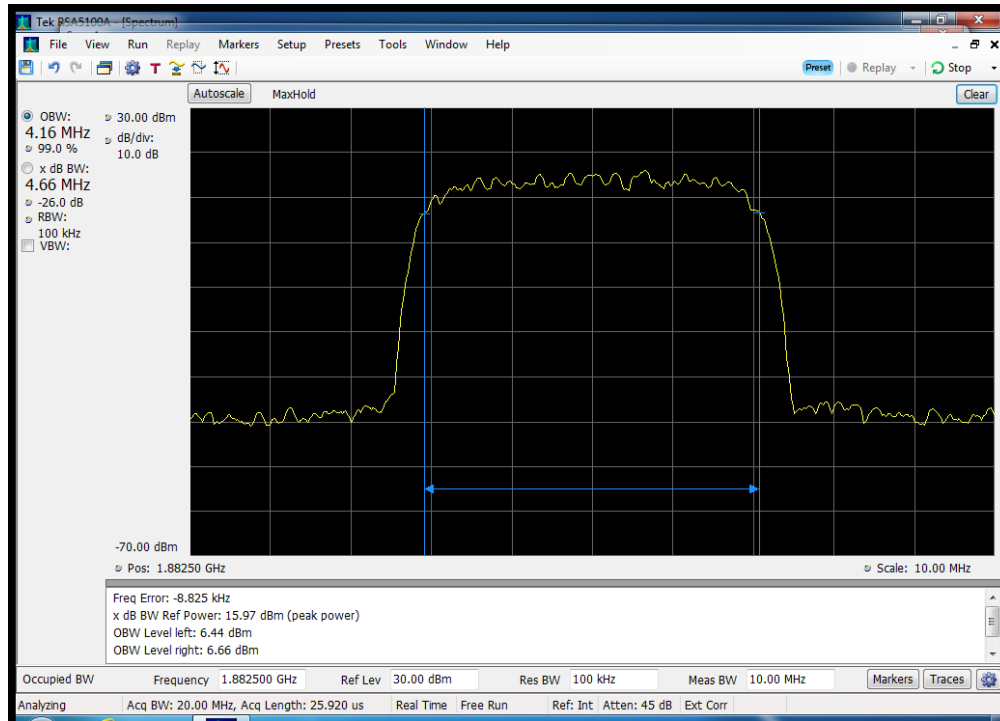

Occ BW_UL_WCDMA Output_1850 - 1915 MHz