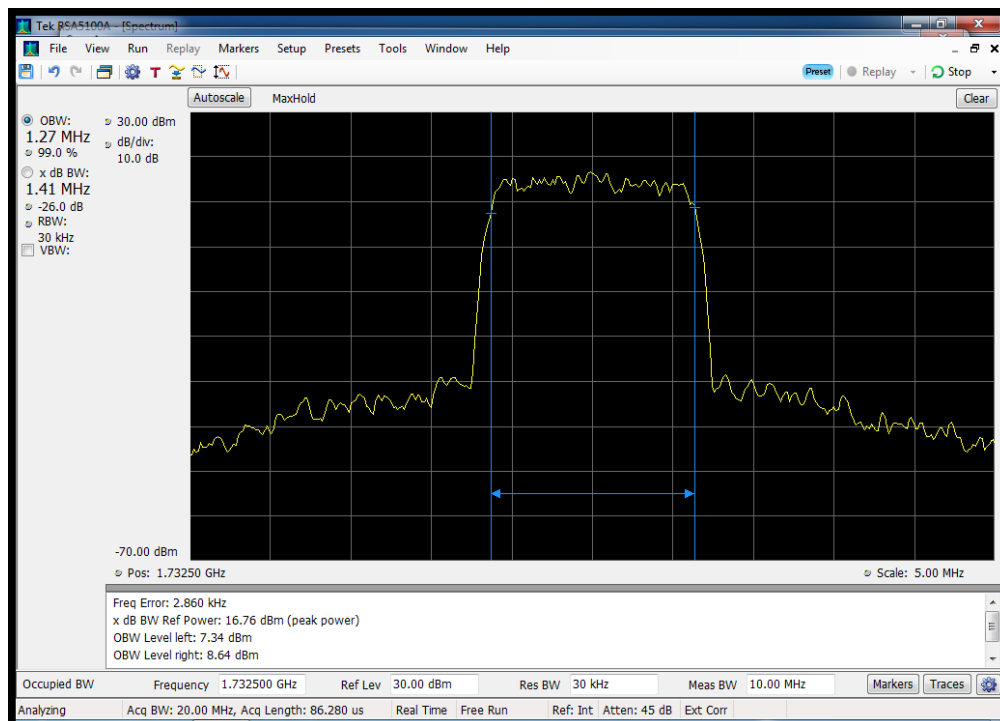

Annex H

Occupied Bandwidth

Occ BW_UL_CDMA Input_1710 - 1755 MHz

Occ BW_UL_CDMA Input_1850 - 1915 MHz

Occ BW_UL_CDMA Input_698 - 716 MHz

Occ BW_UL_CDMA Input_776 - 787 MHz

Occ BW_UL_CDMA Input_824 - 849 MHz

Occ BW_UL_CDMA Output_1710 - 1755 MHz

Occ BW_UL_CDMA Output_1850 - 1915 MHz

Occ BW_UL_CDMA Output_698 - 716 MHz

Occ BW_UL_CDMA Output_776 - 787 MHz

Occ BW_UL_CDMA Output_824 - 849 MHz

Occ BW_UL_GSM Input_1710 - 1755 MHz

Occ BW_UL_GSM Input_1850 - 1915 MHz