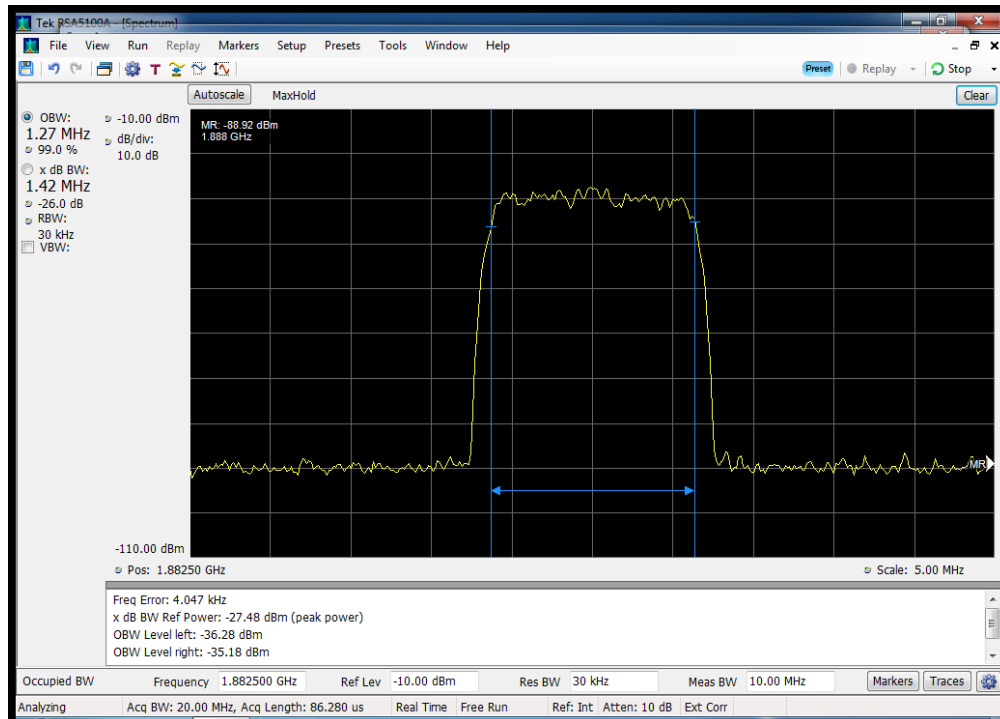

Annex H

Occupied Bandwidth

Occ BW_UL_CDMA Input_1710 - 1755 MHz

Occ BW_UL_CDMA Input_1850 - 1915 MHz

Occ BW_UL_CDMA Input_698 - 716 MHz

Occ BW_UL_CDMA Input_776 - 787 MHz

Occ BW_UL_CDMA Input_824 - 849 MHz

Occ BW_UL_CDMA Output_1710 - 1755 MHz