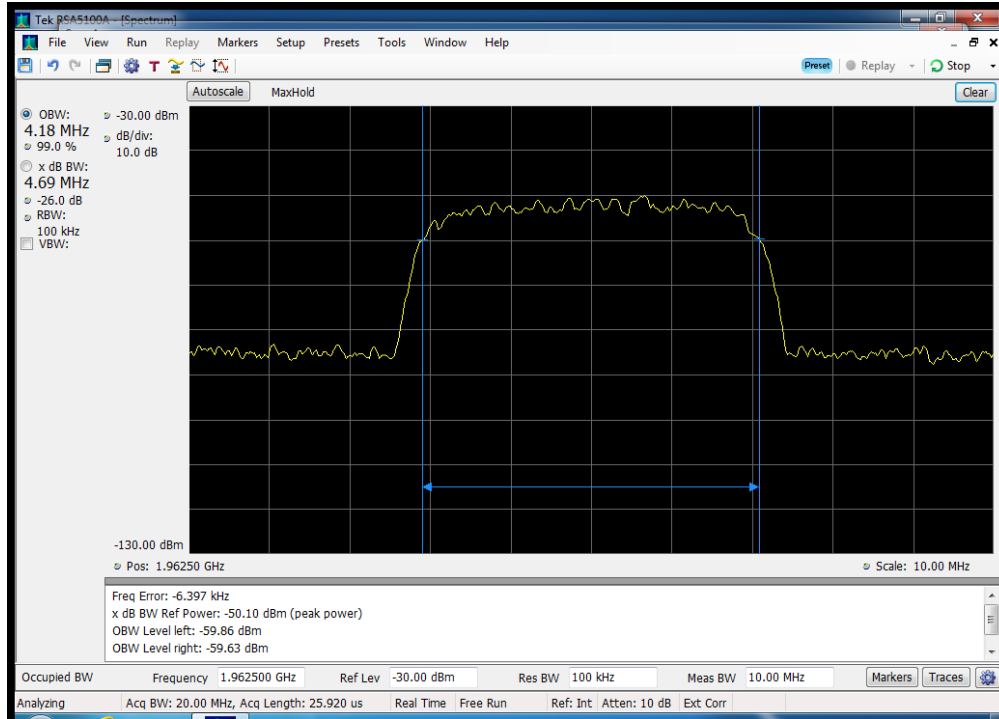

Occ BW_DL_WCDMA Input_1930 - 1995 MHz