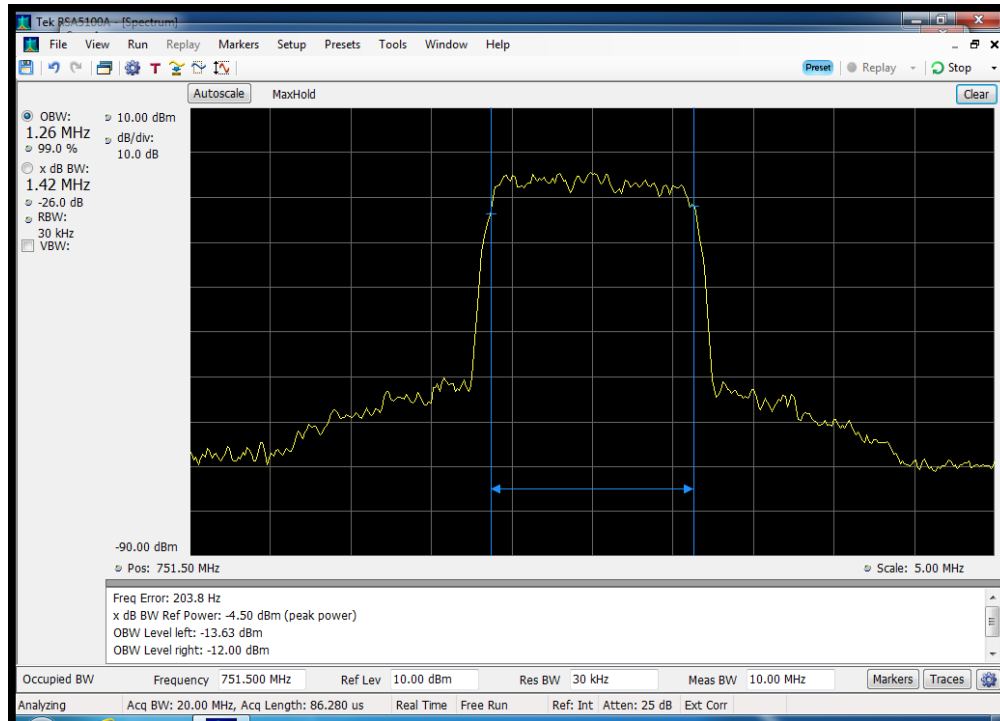

Occ BW_DL_CDMA Input_728 - 746 MHz

Occ BW_DL_CDMA Input_746 - 757 MHz

Occ BW_DL_CDMA Input_869 - 894 MHz

Occ BW_DL_CDMA Output_1930 - 1995 MHz

Occ BW_DL_CDMA Output_2110 - 2155 MHz

Occ BW_DL_CDMA Output_728 - 746 MHz

Occ BW_DL_CDMA Output_746 - 757 MHz

Occ BW_DL_CDMA Output_869 - 894 MHz

Occ BW_DL_GSM Input_1930 - 1995 MHz

Occ BW_DL_GSM Input_2110 - 2155 MHz

Occ BW_DL_GSM Input_728 - 746 MHz

Occ BW_DL_GSM Input_746 - 757 MHz