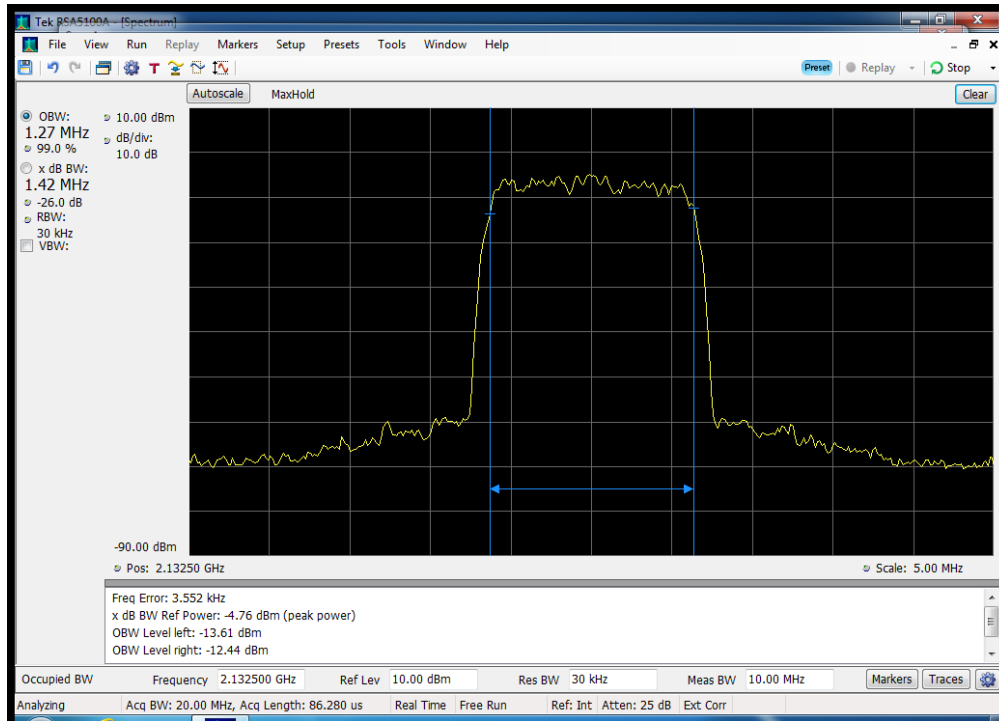

Occ BW_DL_CDMA Input_728 - 746 MHz

Occ BW_DL_CDMA Input_746 - 757 MHz

Occ BW_DL_CDMA Input_869 - 894 MHz

Occ BW_DL_CDMA Output_1930 - 1995 MHz

Occ BW_DL_CDMA Output_2110 - 2155 MHz

Occ BW_DL_CDMA Output_728 - 746 MHz