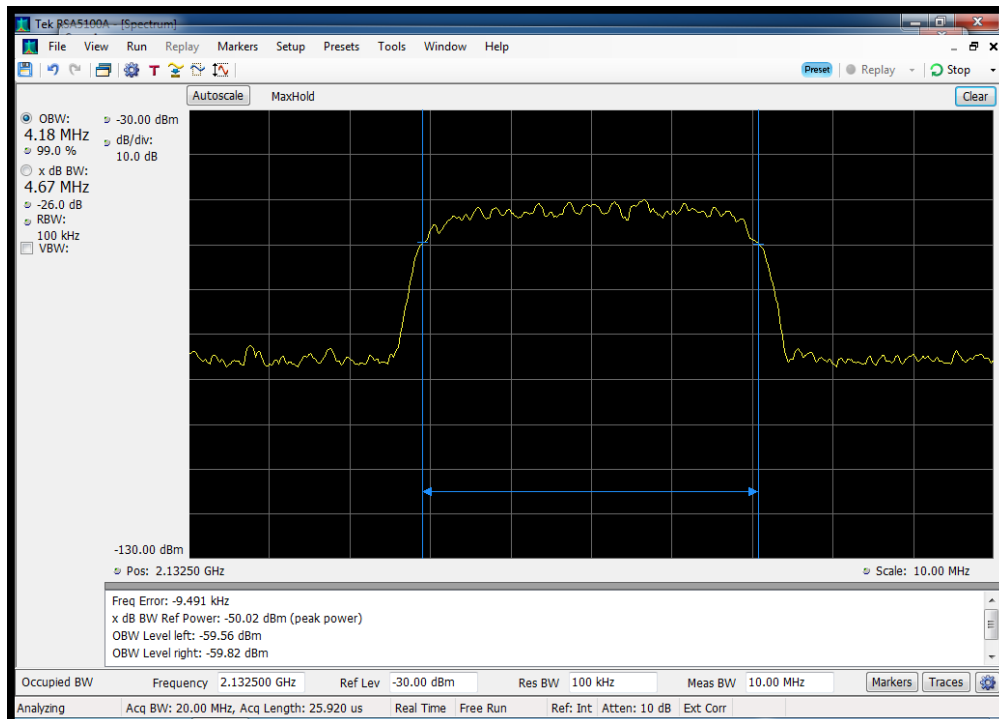

Occ BW_DL_WCDMA Input_2110 - 2155 MHz