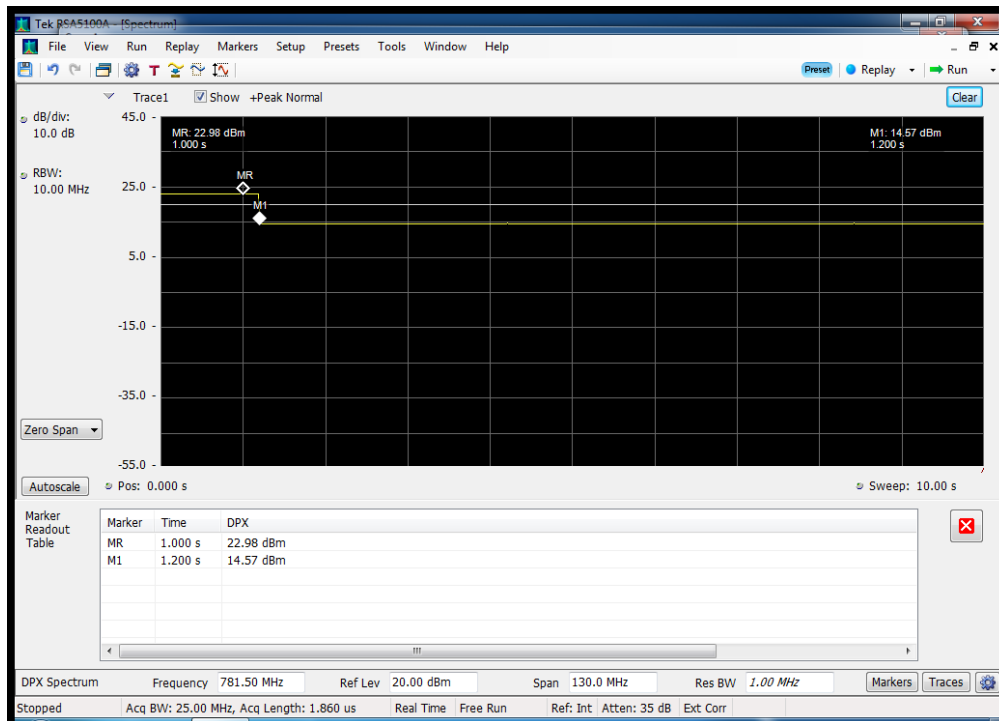

### Gain Timing\_UL\_1710 - 1755 MHz

### Gain Timing\_UL\_1850 - 1915 MHz

### Gain Timing\_UL\_698 - 716 MHz

### Gain Timing\_UL\_776 - 787 MHz