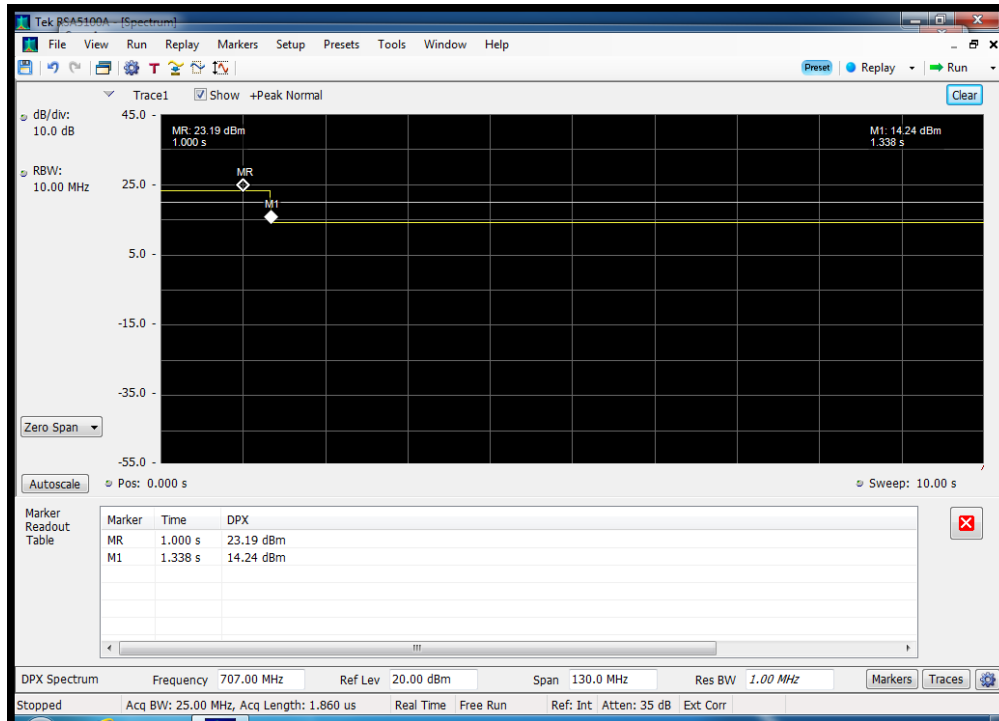

### Gain Timing\_UL\_1710 - 1755 MHz

### Gain Timing\_UL\_1850 - 1915 MHz

### Gain Timing\_UL\_698 - 716 MHz

### Gain Timing\_UL\_776 - 787 MHz