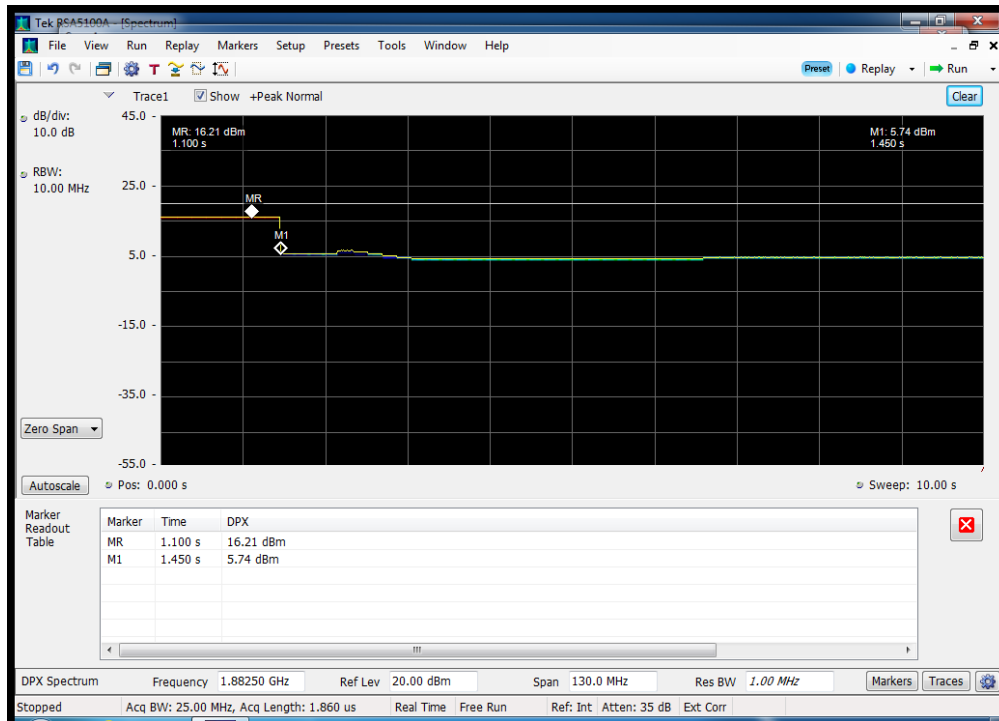

### **Uplink Gain Timing**

### Gain Timing\_UL\_1710 - 1755 MHz

### Gain Timing\_UL\_698 - 716 MHz

### Gain Timing\_UL\_776 - 787 MHz