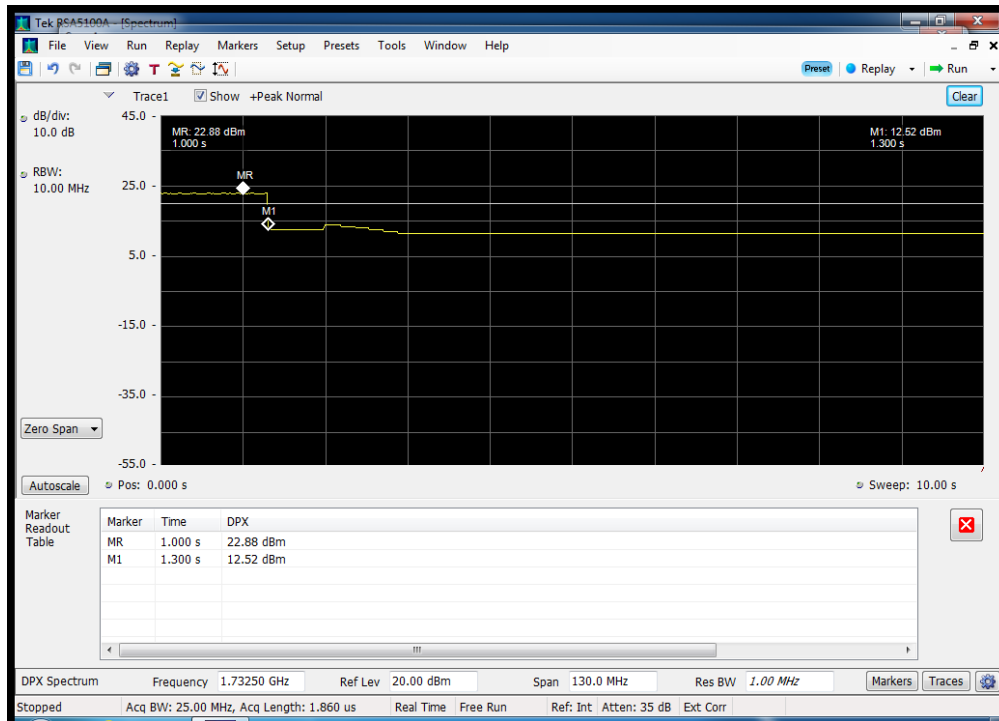

### **Uplink Gain Timing**

### Gain Timing\_UL\_1710 - 1755 MHz

### Gain Timing\_UL\_698 - 716 MHz

### Gain Timing\_UL\_776 - 787 MHz