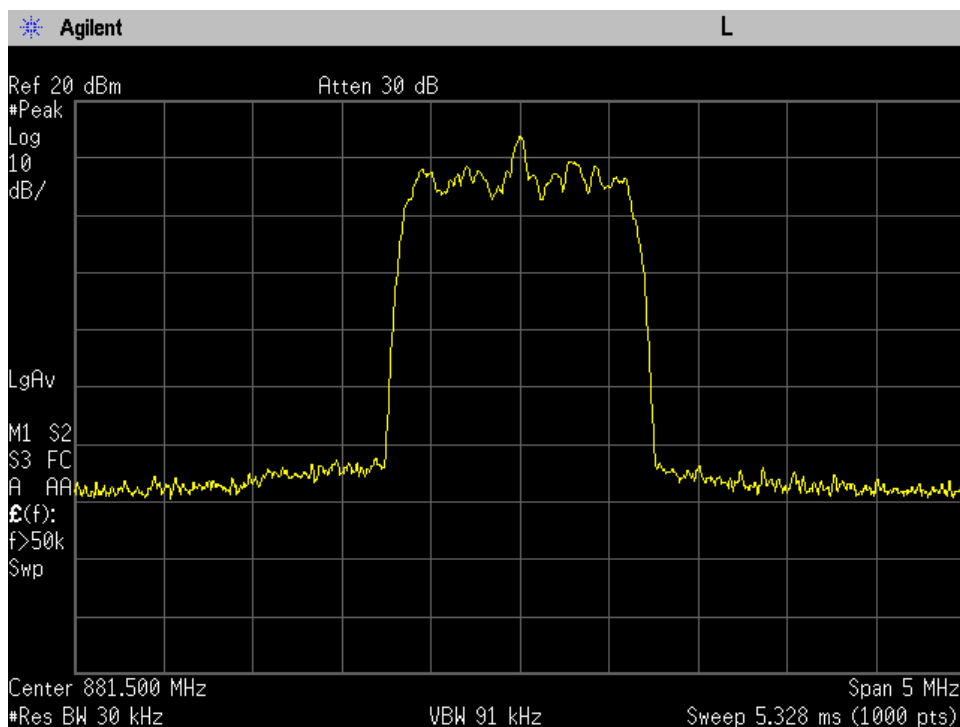

OCC BW_DL Output_CDMA_B5_881.5 MHz_Donor Port 2 to Server Port 1