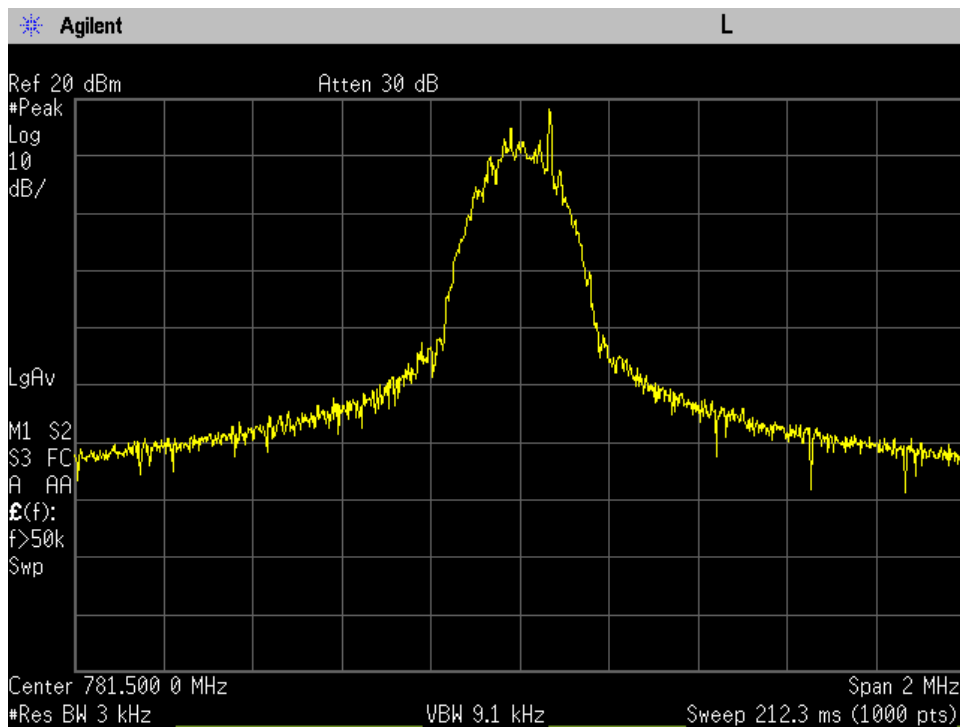

### OCC BW\_UL Output\_CDMA\_B5\_836.5 MHz\_Server Port 1 to Dedicated Donor Port 2

**OCC BW\_UL Output\_GSM\_B12\_707 MHz\_Server Port 1 to Dedicated Donor Port 3**

**OCC BW\_UL Output\_GSM\_B13\_781.5 MHz\_Server Port 1 to Dedicated Donor Port 3**