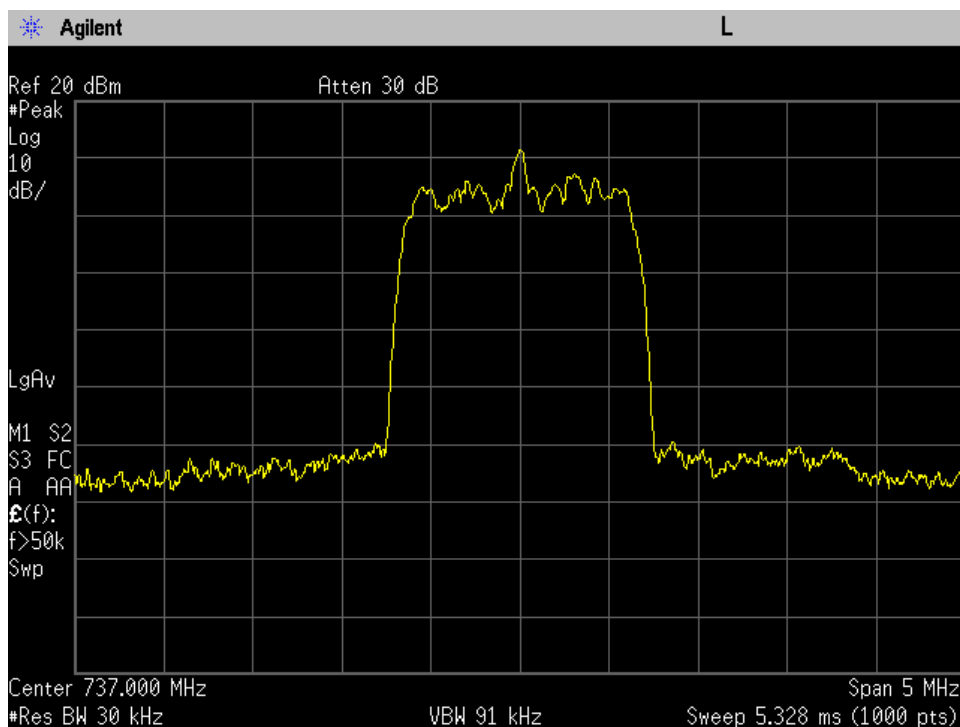

OCC BW_DL Output_CDMA_B12_737 MHz_Donor Port 3 to Server Port 1