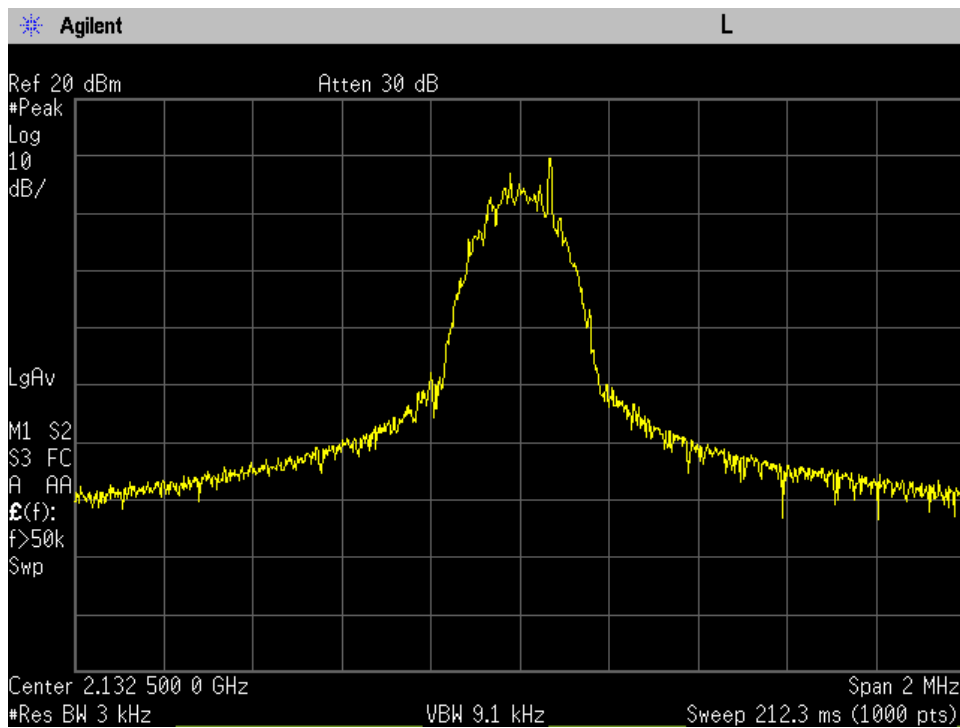

OCC BW_DL Output_GSM_B4_2132.5 MHz_Donor Port 1 to Server Port 1