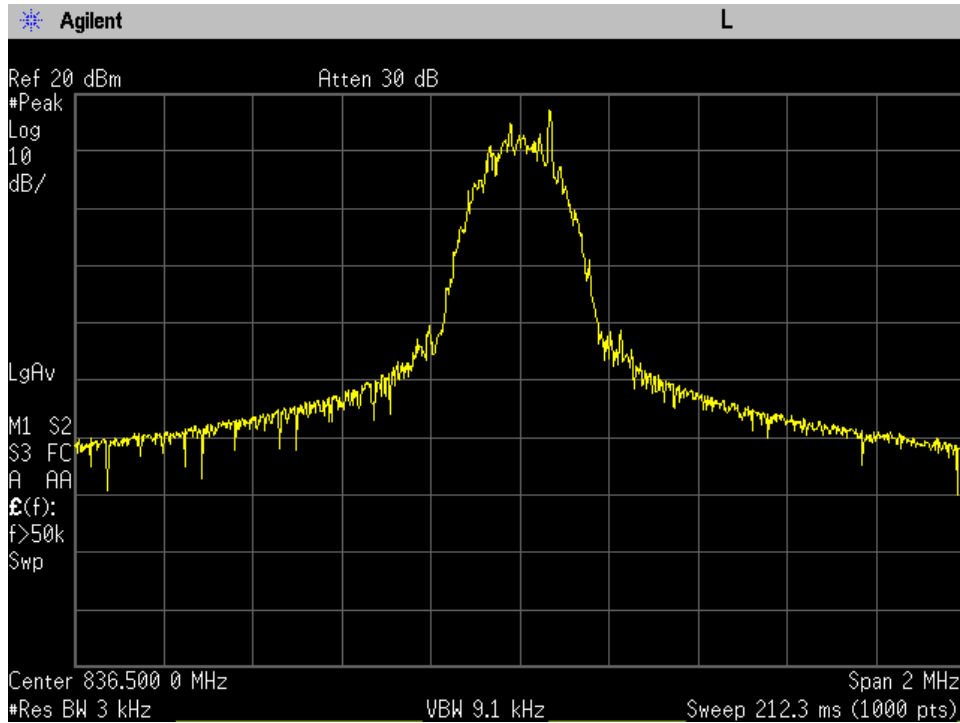

OCC BW_UL Output_GSM_B5_836.5 MHz_Server Port 1 to Dedicated Donor Port 2