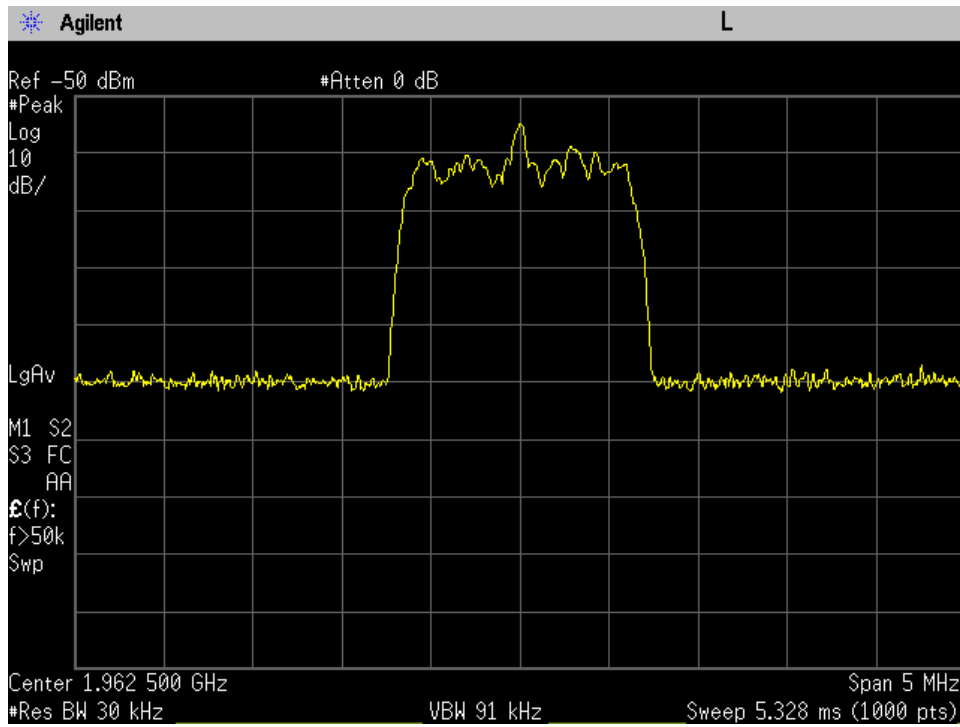

OCC BW_DL Input_CDMA_B25_1962.5 MHz