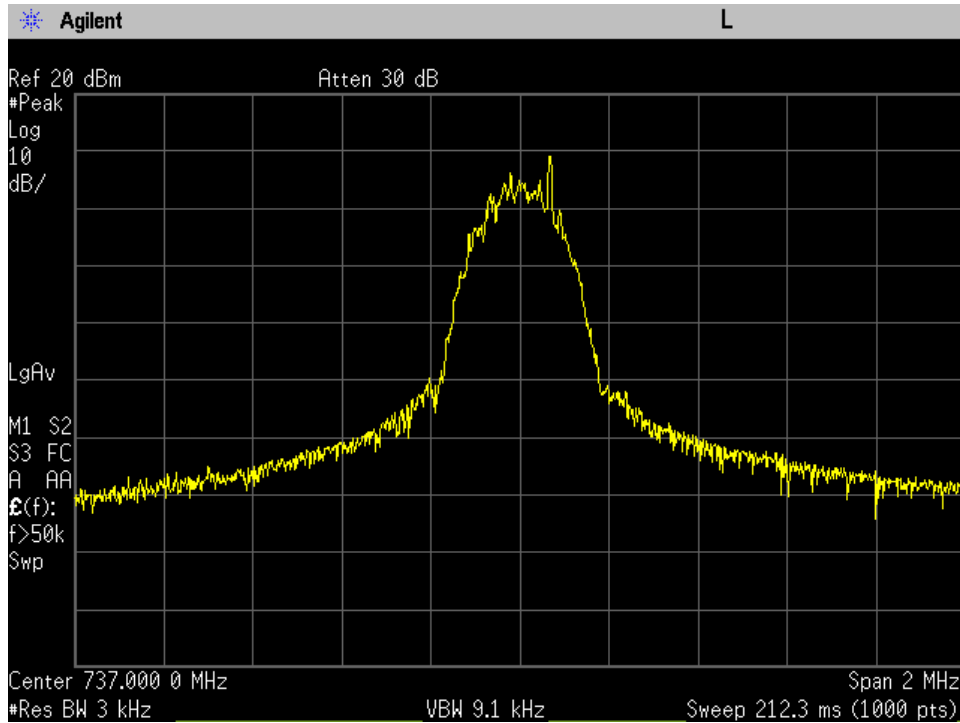

OCC BW_DL Output_GSM_B12_737 MHz_Donor Port 3 to Server Port 1