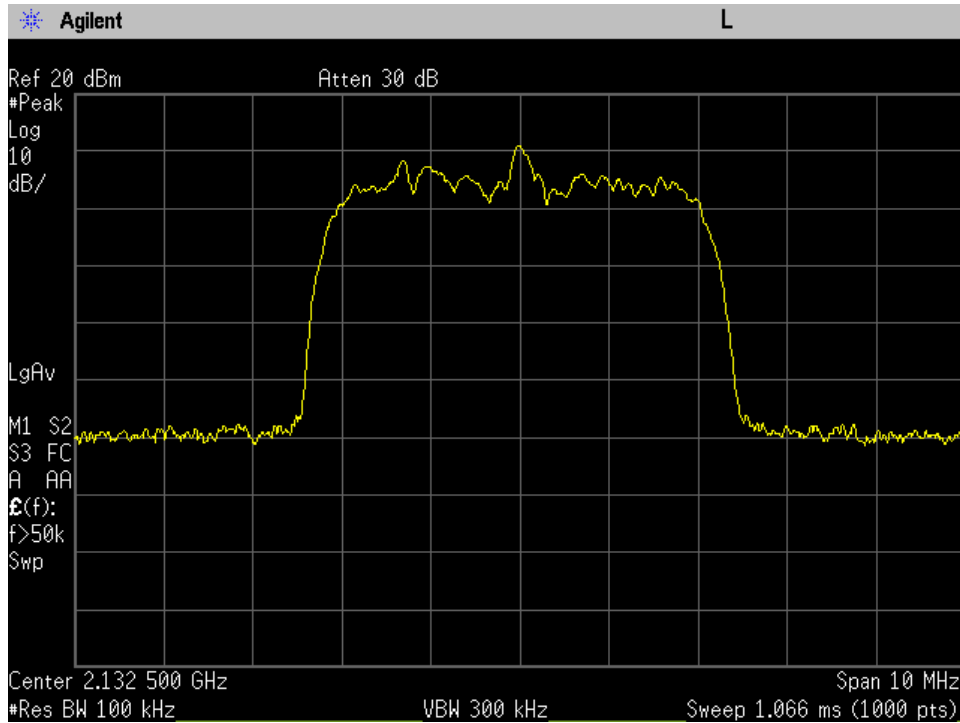

OCC BW_DL Output_WCDMA_B4_2132.5 MHz_Donor Port 1 to Server Port 1