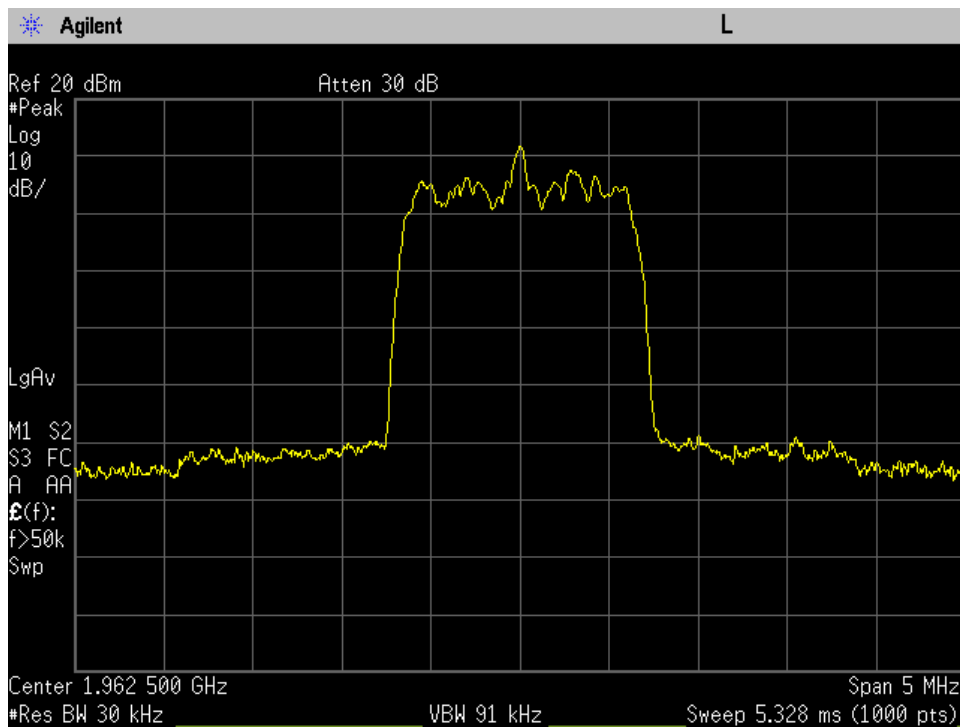

OCC BW_DL Output_CDMA_B25_1962.5 MHz_Donor Port 1 to Server Port 1