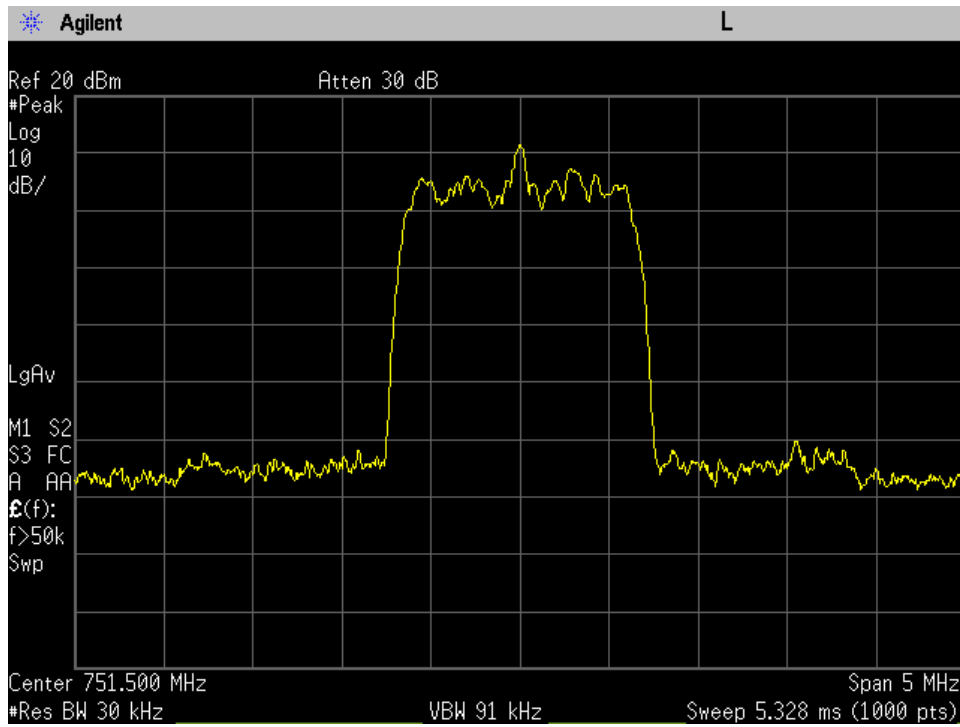

OCC BW_DL Output_CDMA_B13_751.5 MHz_Donor Port 3 to Server Port 1