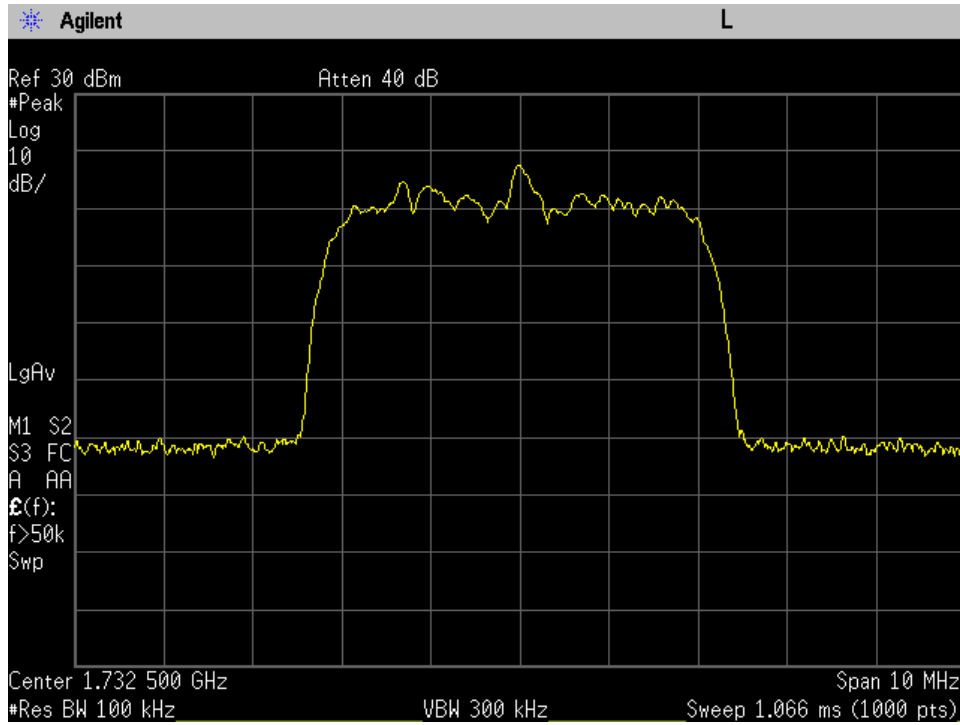

OCC BW_UL Output_WCDMA_B4_1732.5 MHz_Server Port 1 to Dedicated Donor Port 1