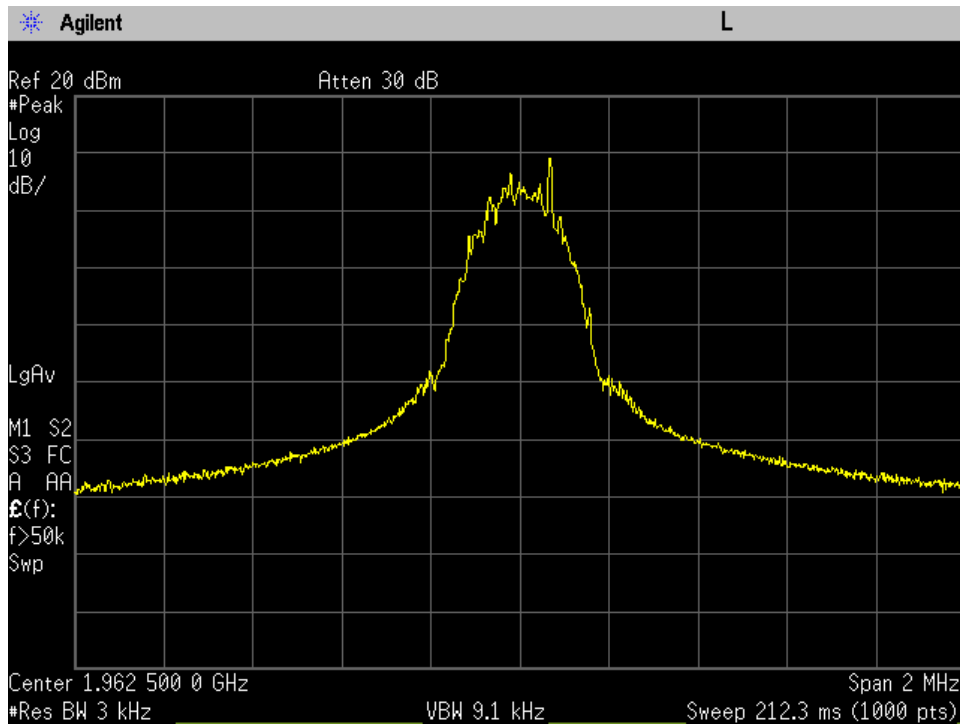

OCC BW_DL Output_GSM_B25_1962.5 MHz_Donor Port 1 to Server Port 1