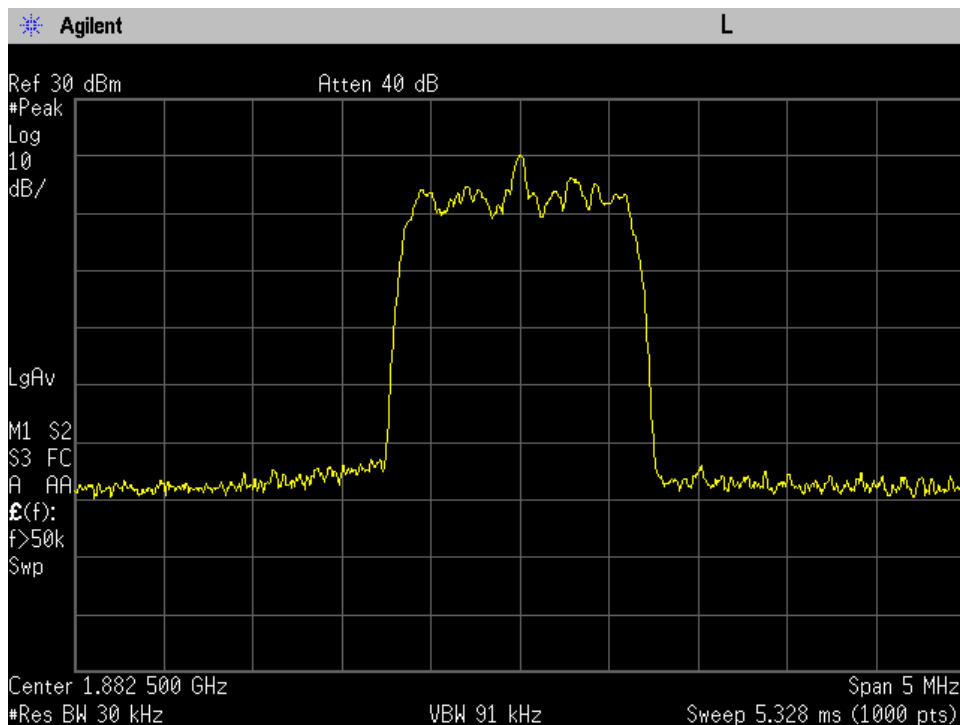

OCC BW_UL Output_CDMA_B25_1882.5 MHz_Server Port 1 to Dedicated Donor Port 1