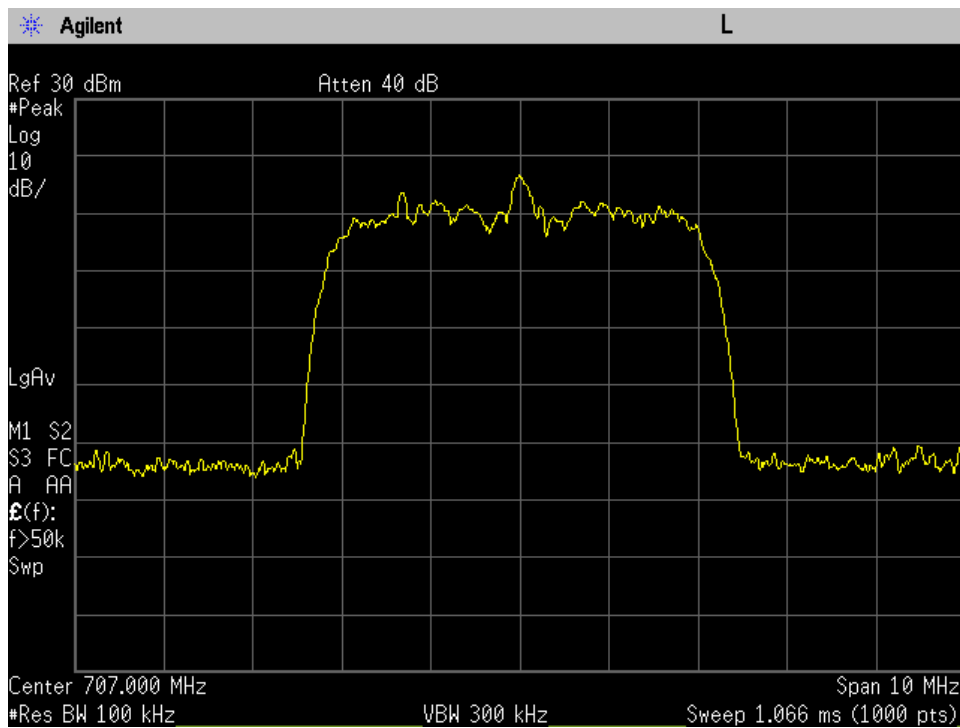

OCC BW_UL Output_WCDMA_B12_707 MHz_Server Port 1 to Dedicated Donor Port 3