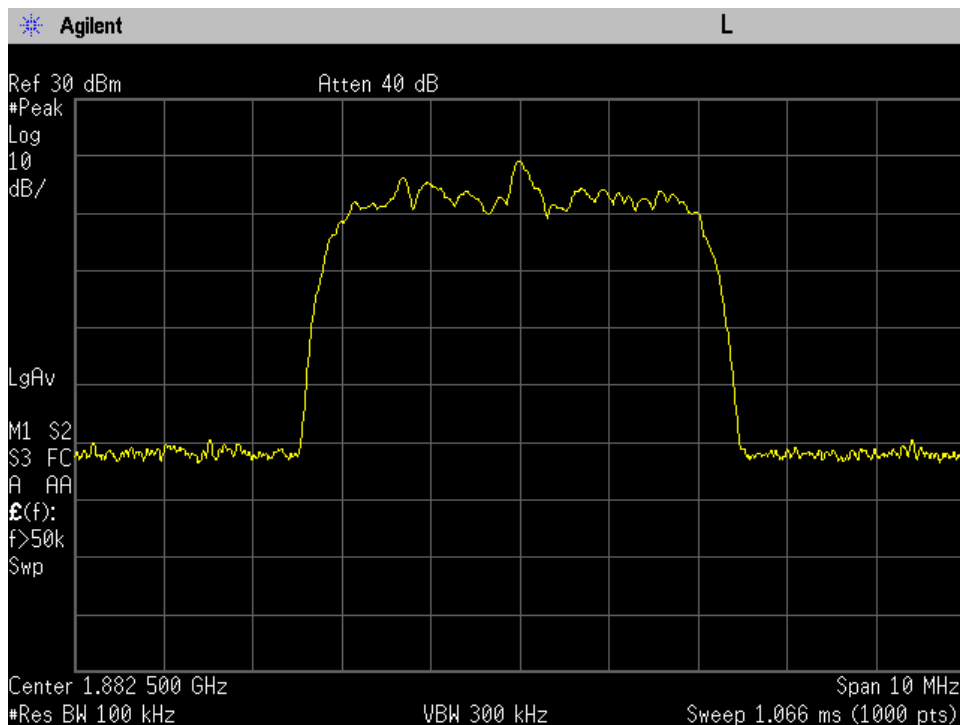

### OCC BW\_UL Output\_WCDMA\_B12\_707 MHz\_Server Port 1 to Dedicated Donor Port 3

**OCC BW\_UL Output\_WCDMA\_B13\_781.5 MHz\_Server Port 1 to Dedicated Donor Port 3**

**OCC BW\_UL Output\_WCDMA\_B25\_1882.5 MHz\_Server Port 1 to Dedicated Donor Port 1**