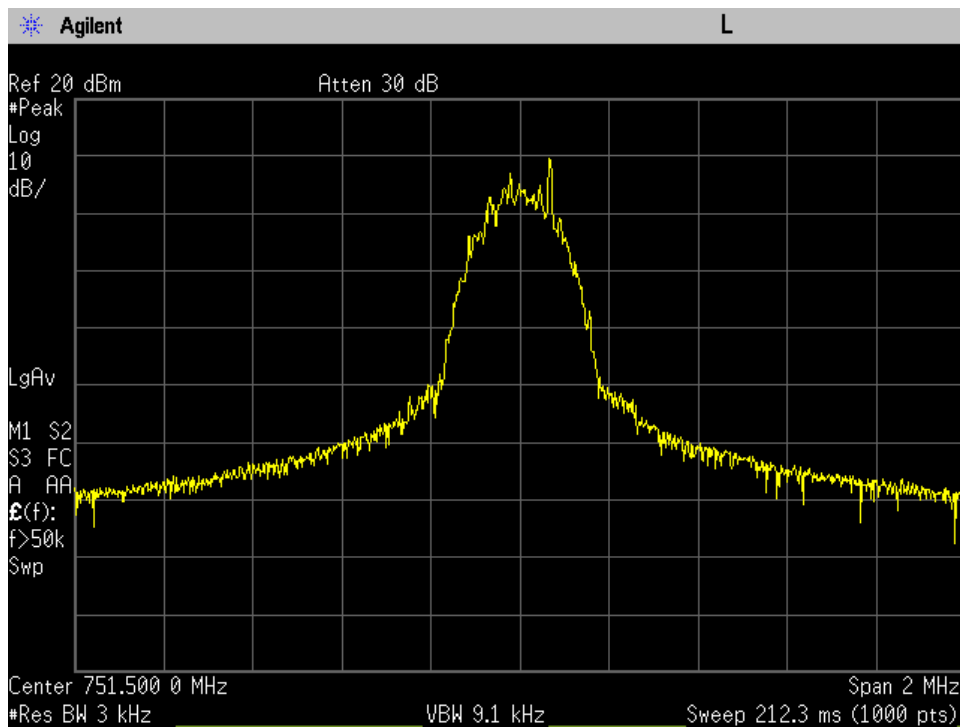

OCC BW_DL Output_GSM_B13_751.5 MHz_Donor Port 3 to Server Port 1