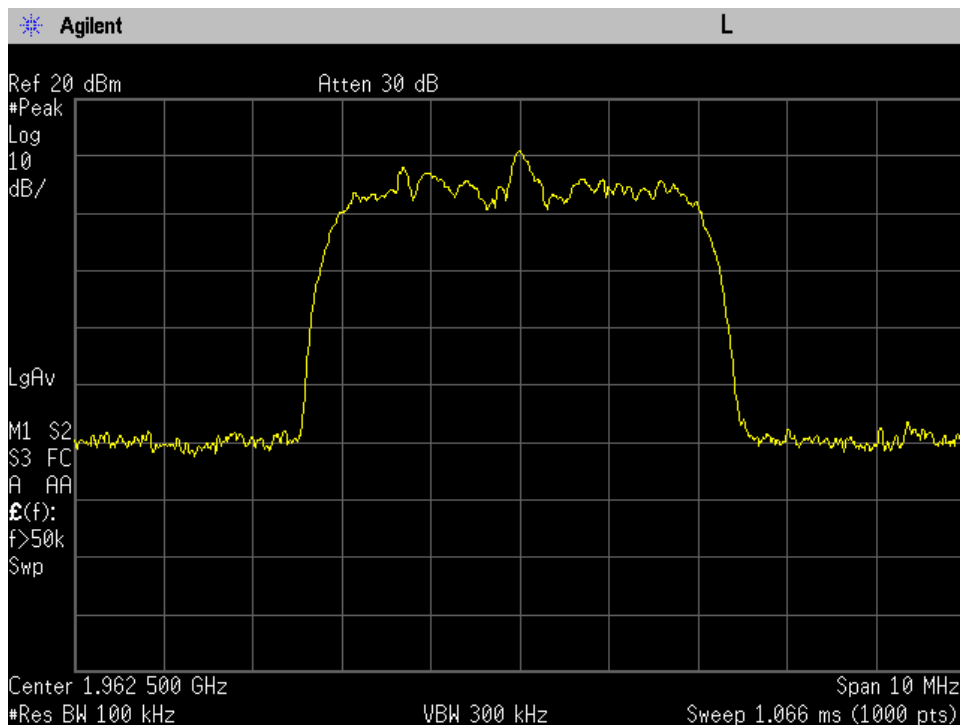

OCC BW_DL Output_WCDMA_B25_1962.5 MHz_Donor Port 1 to Server Port 1