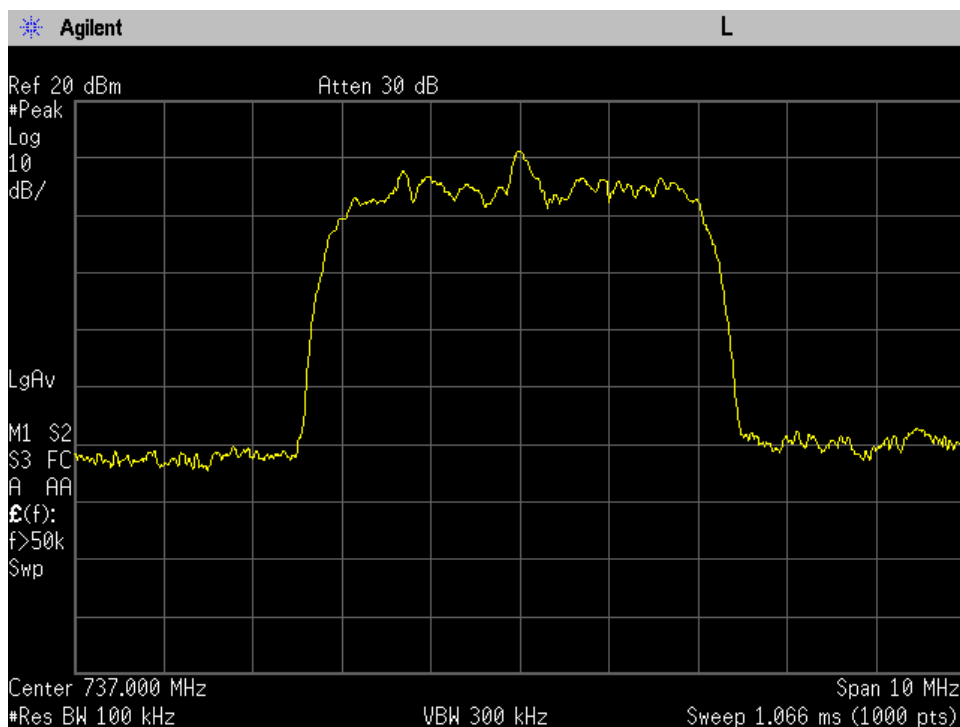

OCC BW_DL Output_WCDMA_B12_737 MHz_Donor Port 3 to Server Port 1