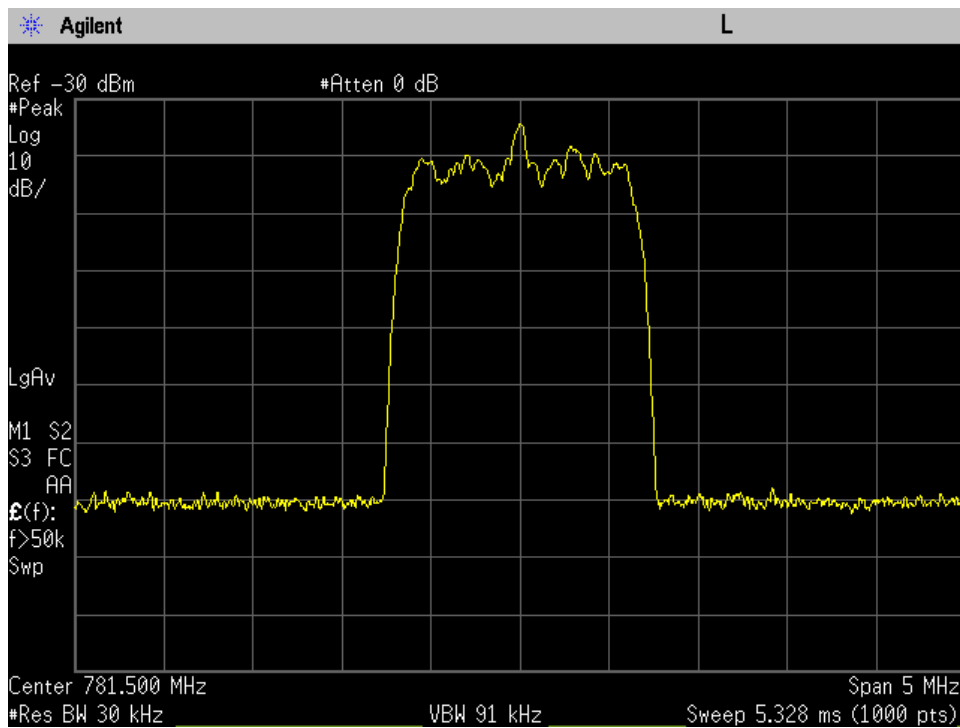

OCC BW_UL Input_CDMA_B13_781.5 MHz