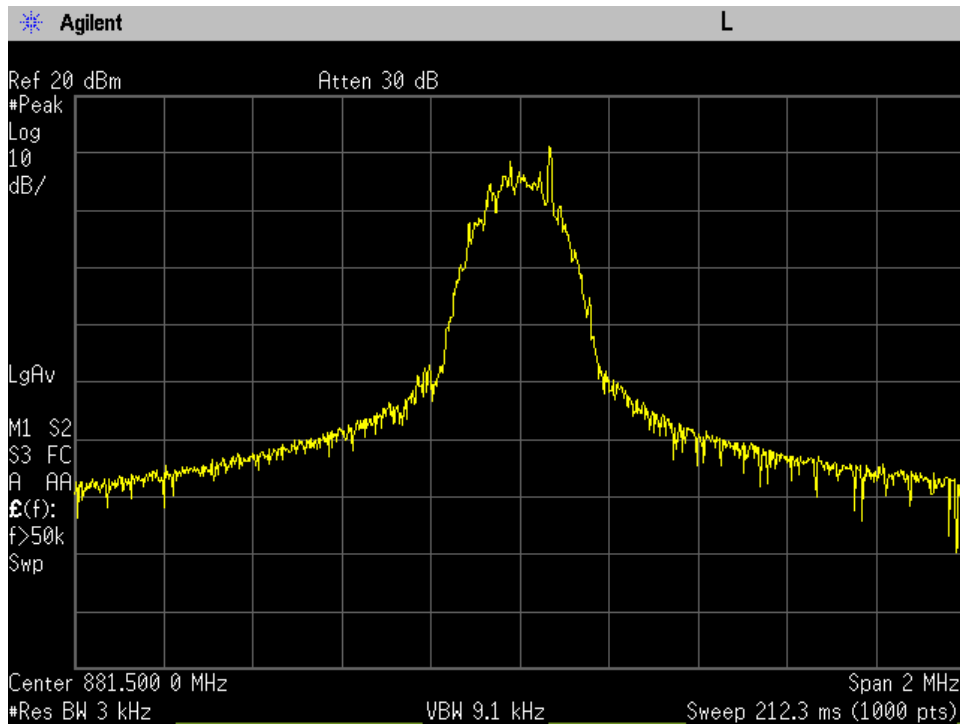

OCC BW_DL Output_GSM_B5_881.5 MHz_Donor Port 2 to Server Port 1