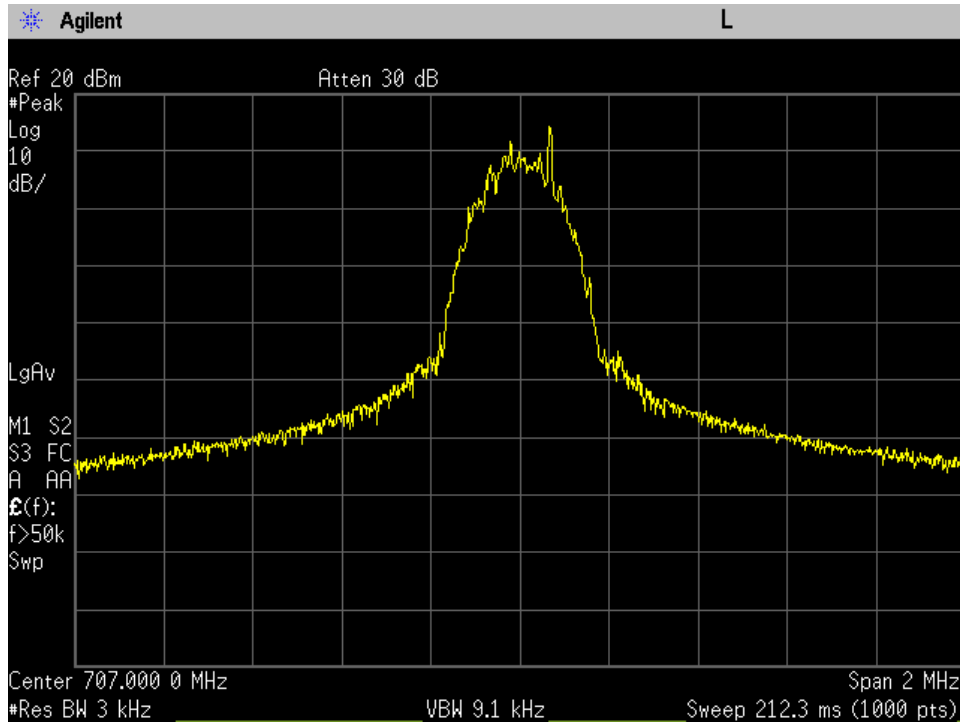

OCC BW_UL Output_GSM_B12_707 MHz_Server Port 1 to Dedicated Donor Port 3