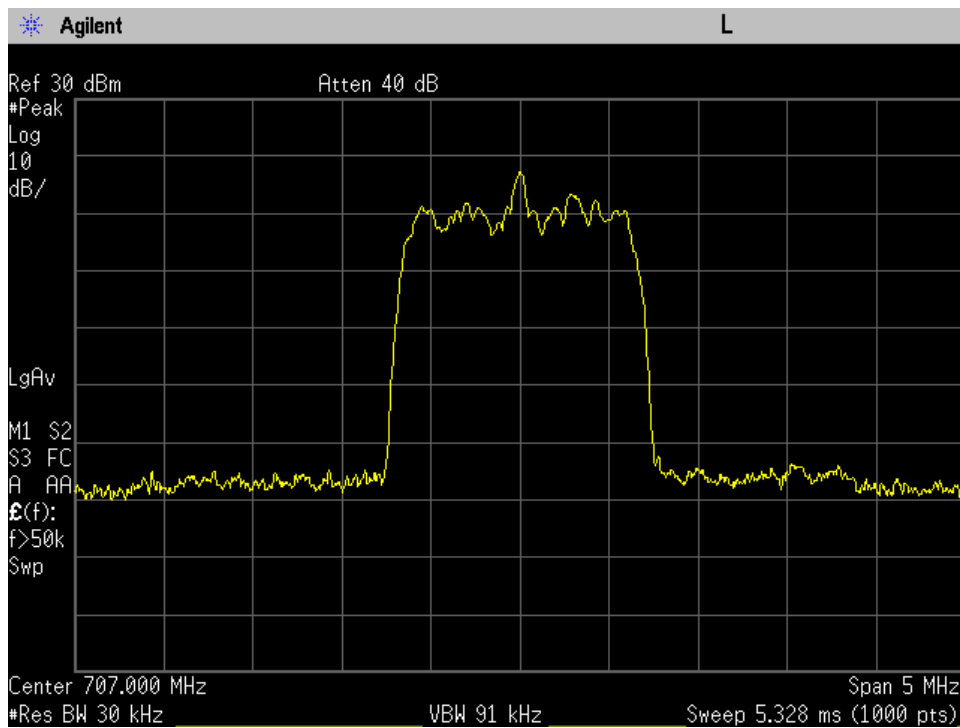

OCC BW_UL Output_CDMA_B12_707 MHz_Server Port 1 to Dedicated Donor Port 3