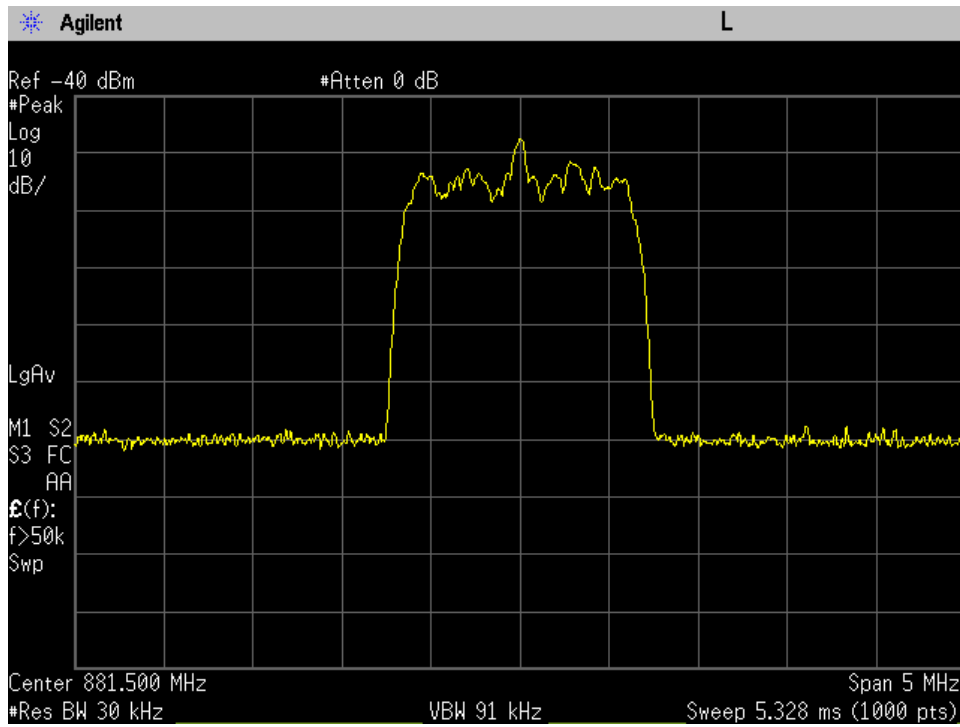

OCC BW_DL Input_CDMA_B5_881.5 MHz