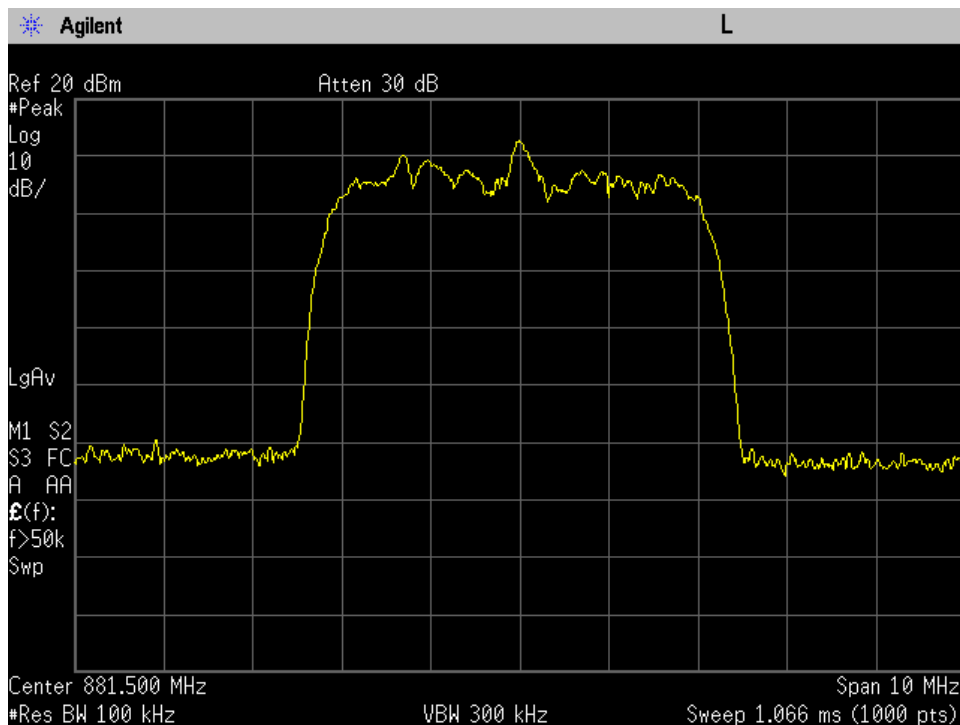

OCC BW_DL Output_WCDMA_B5_881.5 MHz_Donor Port 2 to Server Port 1