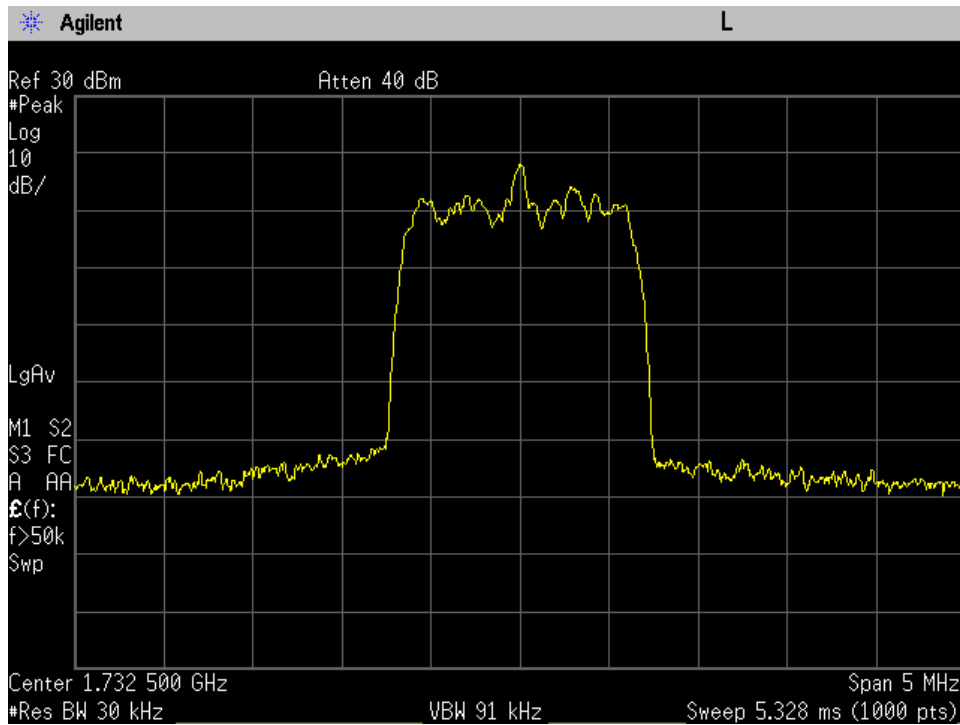

OCC BW_UL Output_CDMA_B4_1732.5 MHz_Server Port 1 to Dedicated Donor Port 1