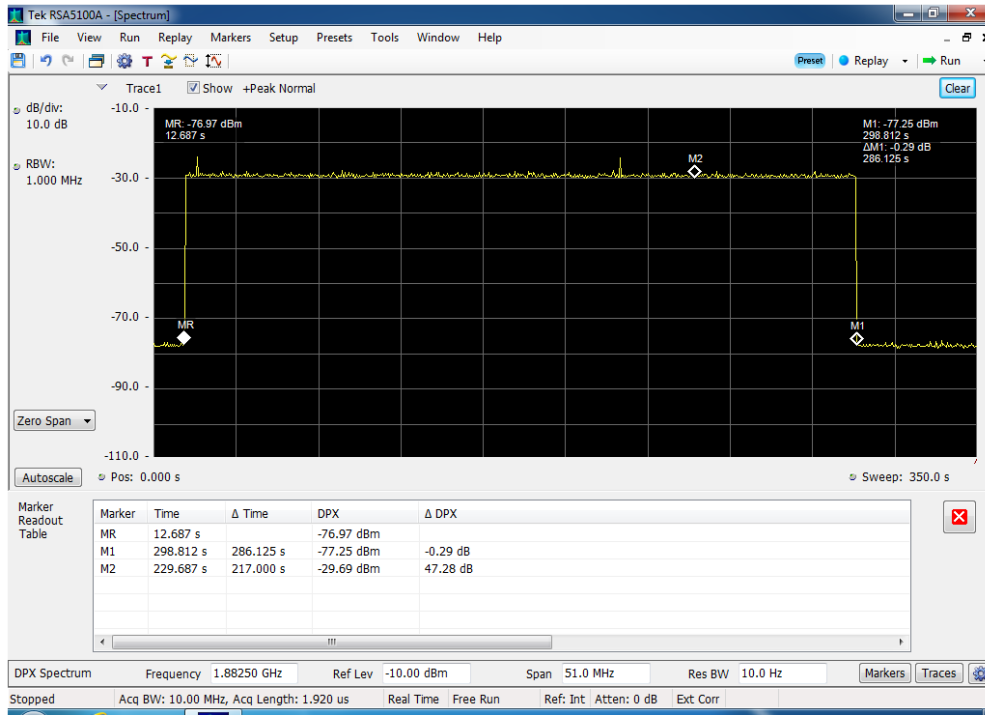

Annex F

Uplink Inactivity

Uplink Inactivity_B12_698 - 716 MHz_Dedicated Port D3

Uplink Inactivity_B13_776 - 787 MHz_Dedicated Port D3

Uplink Inactivity_B25_1850 - 1915 MHz_Dedicated Port D1

Uplink Inactivity_B4_1710 - 1755 MHz_Dedicated Port D1

Uplink Inactivity_B5_824 - 849 MHz_Dedicated Port D2