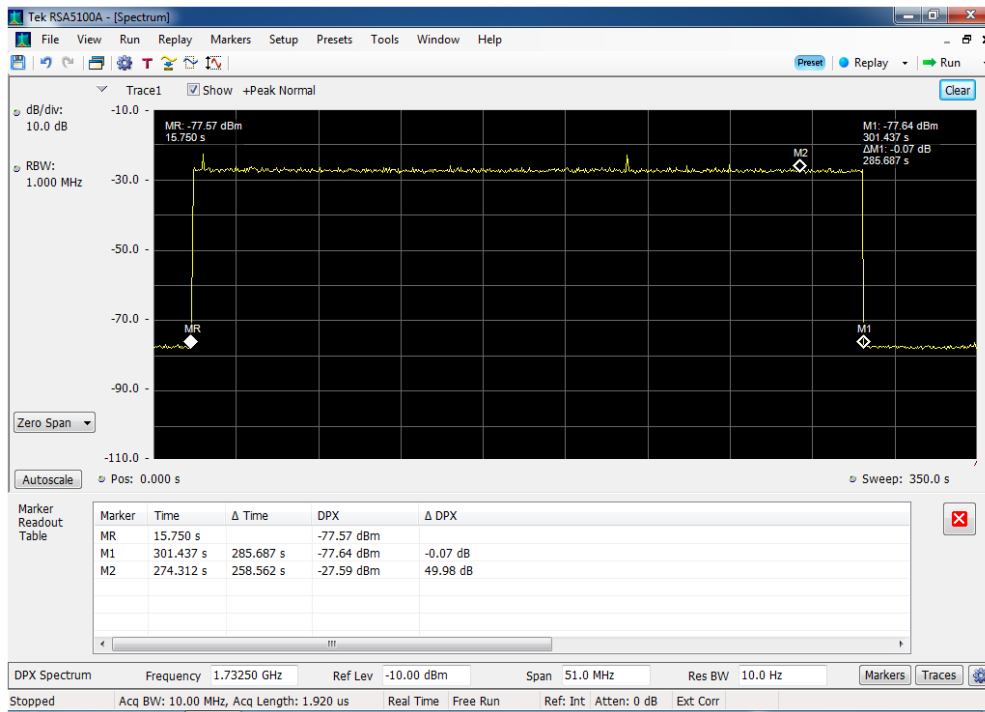

Annex F

Uplink Inactivity

Uplink Inactivity_B12_698 - 716 MHz_Dedicated Port D3

Uplink Inactivity_B13_776 - 787 MHz_Dedicated Port D3

Uplink Inactivity_B25_1850 - 1915 MHz_Dedicated Port D1

Uplink Inactivity_B4_1710 - 1755 MHz_Dedicated Port D1

Uplink Inactivity_B5_824 - 849 MHz_Dedicated Port D2