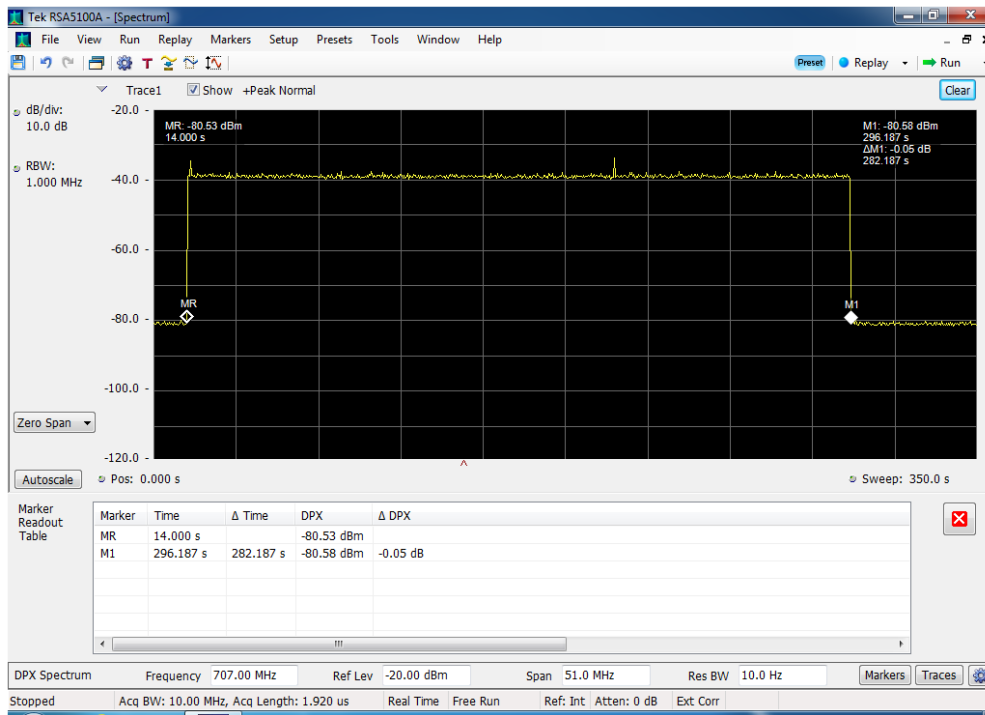

Annex F

Uplink Inactivity

Uplink Inactivity_B12_698 - 716 MHz_Dedicated Port D3

Uplink Inactivity_B13_776 - 787 MHz_Dedicated Port D3

Uplink Inactivity_B25_1850 - 1915 MHz_Dedicated Port D1

Uplink Inactivity_B4_1710 - 1755 MHz_Dedicated Port D1

Uplink Inactivity_B5_824 - 849 MHz_Dedicated Port D2