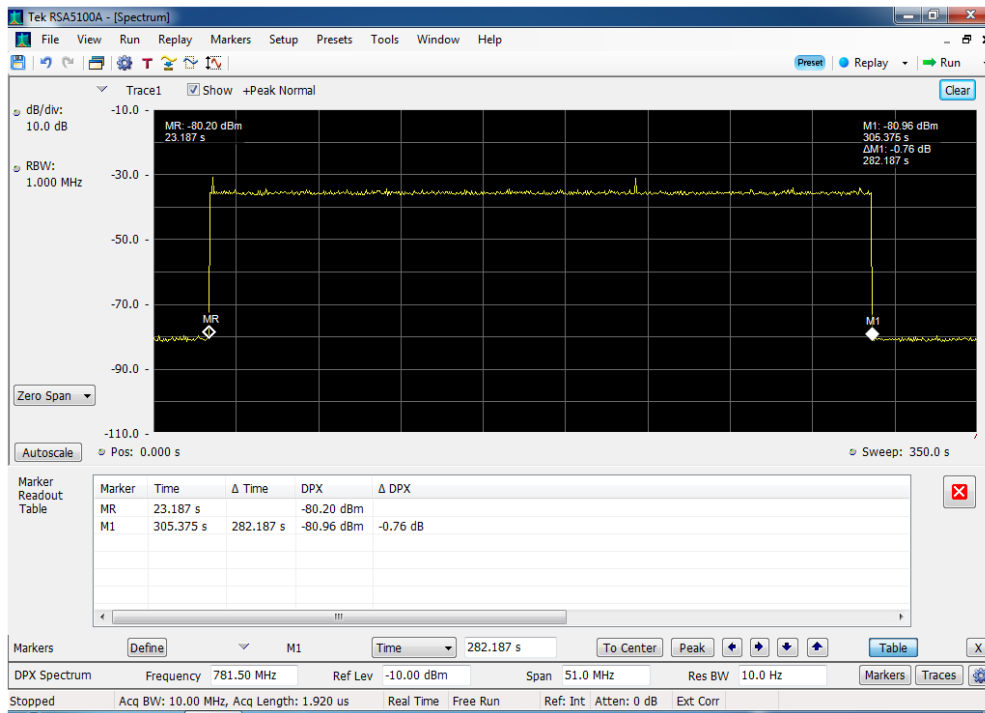

Annex F

Uplink Inactivity

Uplink Inactivity_B12_698 - 716 MHz_Dedicated Port D3

Uplink Inactivity_B13_776 - 787 MHz_Dedicated Port D3

Uplink Inactivity_B25_1850 - 1915 MHz_Dedicated Port D1

Uplink Inactivity_B4_1710 - 1755 MHz_Dedicated Port D1

Uplink Inactivity_B5_824 - 849 MHz_Dedicated Port D2