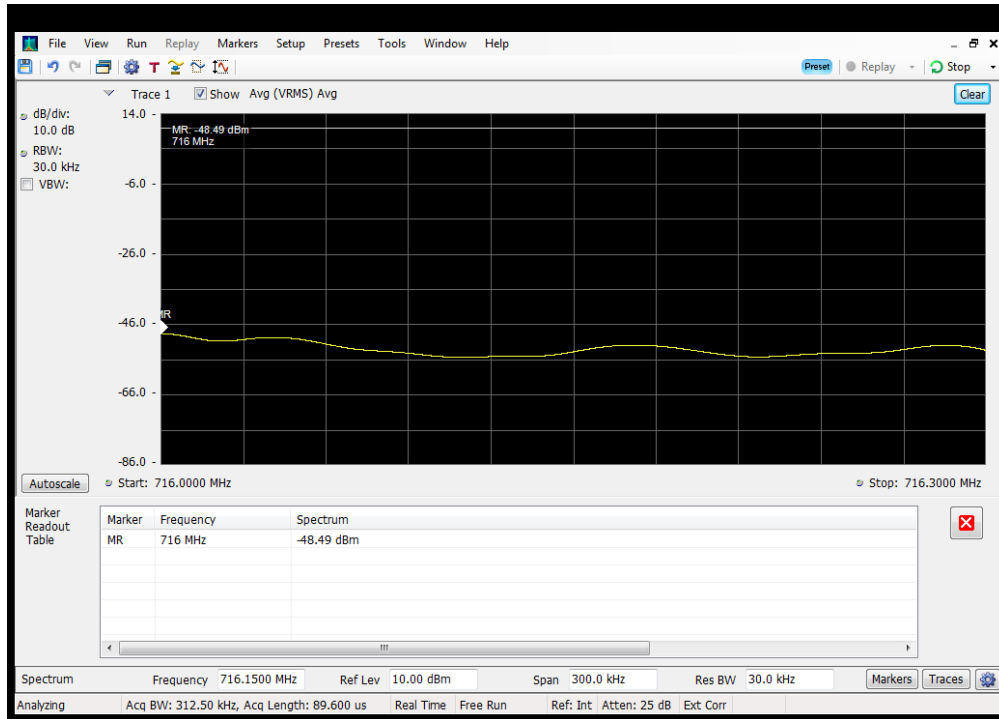

Oobe_UL_WCDMA_B12_698 - 716 MHz_Lower_Server 1 to Common Donor Port 1

Oobe_UL_WCDMA_B12_698 - 716 MHz_Lower_Server 2 to Dedicated Donor Port 3

OOBE_UL_WCDMA_B12_698 - 716 MHz_Upper_Server 1 to Common Donor Port 1