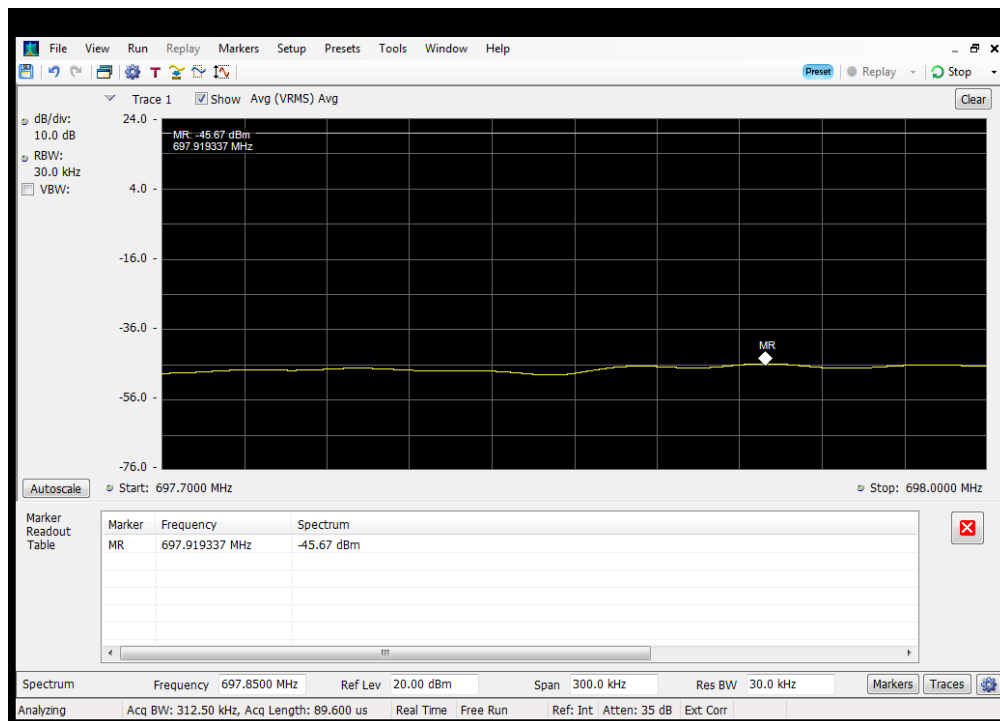

OUBE_DL_WCDMA_B5_869 - 894 MHz_Upper_Common Donor Port 1 to S2

OUBE_DL_WCDMA_B5_869 - 894 MHz_Upper_Dedicated Donor Port 2 to S3

OOBE_UL_CDMA_B12_698 - 716 MHz_Lower_Server 1 to Common Donor Port 1

OOBE_UL_CDMA_B12_698 - 716 MHz_Lower_Server 2 to Dedicated Donor Port 3