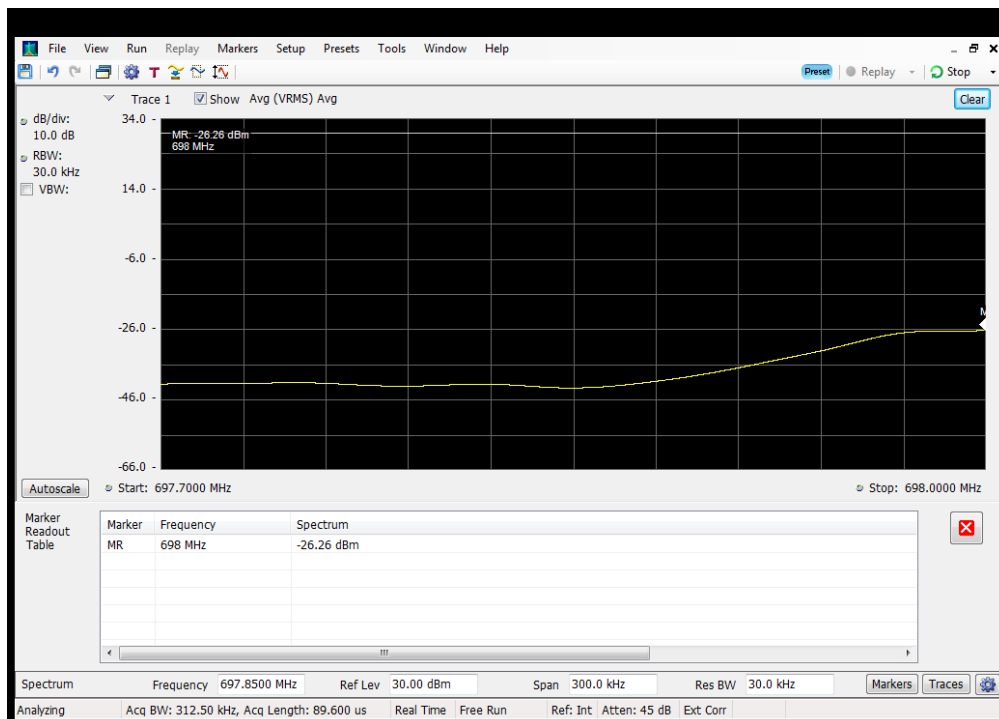

OOBE_UL_GSM_B12_698 - 716 MHz_Lower_Server 2 to Dedicated Donor Port 3