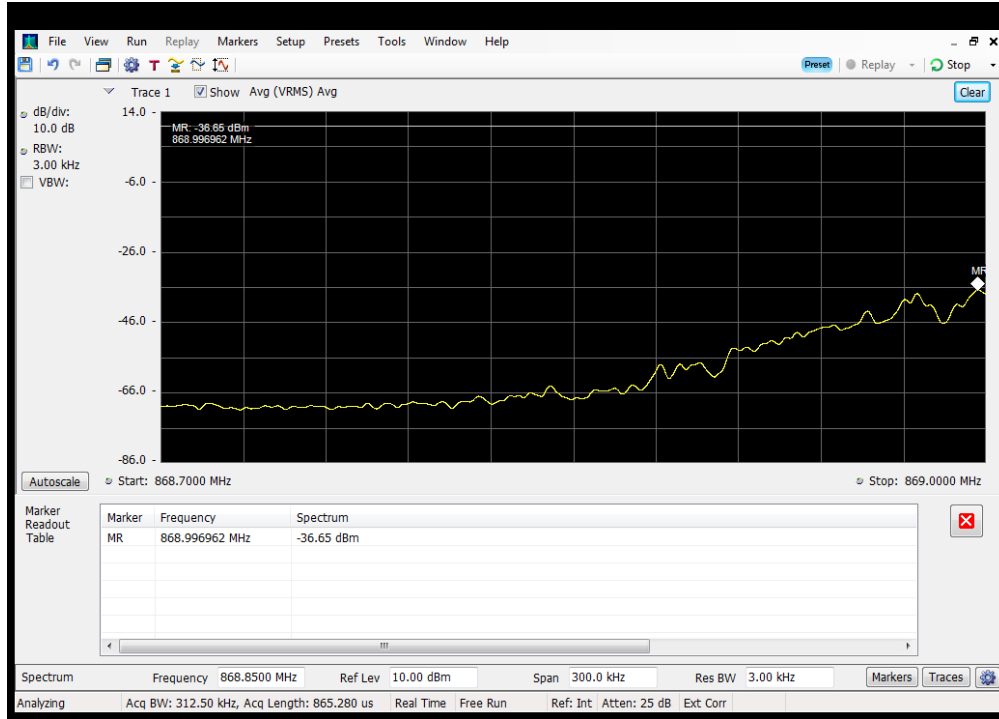

OOBE_DL_GSM_B13_746 - 757 MHz_Upper_Dedicated Donor Port 3 to S3

OOBE_DL_GSM_B25_2110 - 2155 MHz_Lower_Dedicated Donor Port 1 to S2

OOBE_DL_GSM_B25_2110 - 2155 MHz_Upper_Dedicated Donor Port 1 to S2

OUBE_DL_GSM_B4_1930 - 1995 MHz_Lower_Dedicated Donor Port 1 to S2

OUBE_DL_GSM_B4_1930 - 1995 MHz_Upper_Dedicated Donor Port 1 to S2

Oobe_DL_GSM_B5_869 - 894 MHz_Lower_Common Donor Port 1 to S2

Oobe_DL_GSM_B5_869 - 894 MHz_Lower_Dedicated Donor Port 2 to S3

OOBE_DL_GSM_B5_869 - 894 MHz_upper_Common Donor Port 1 to S2