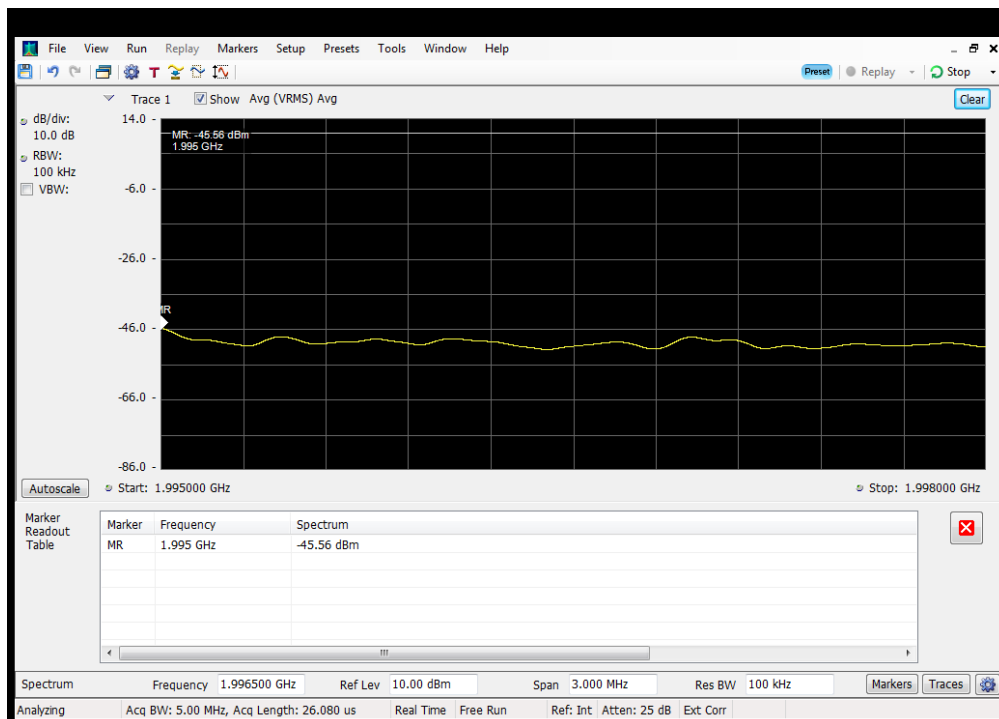

OOBE_DL_WCDMA_B13_746 - 757 MHz_Upper_Dedicated Donor Port 3 to S3

Oobe_DL_WCDMA_B25_2110 - 2155 MHz_Lower_Dedicated Donor Port 1 to S2

Oobe_DL_WCDMA_B25_2110 - 2155 MHz_Upper_Dedicated Donor Port 1 to S2

OOBE_DL_WCDMA_B4_1930 - 1995 MHz_Lower_Dedicated Donor Port 1 to S2

OOBE_DL_WCDMA_B4_1930 - 1995 MHz_Upper_Dedicated Donor Port 1 to S2

OUBE_DL_WCDMA_B5_869 - 894 MHz_Lower_Common Donor Port 1 to S2

OUBE_DL_WCDMA_B5_869 - 894 MHz_Lower_Dedicated Donor Port 2 to S3