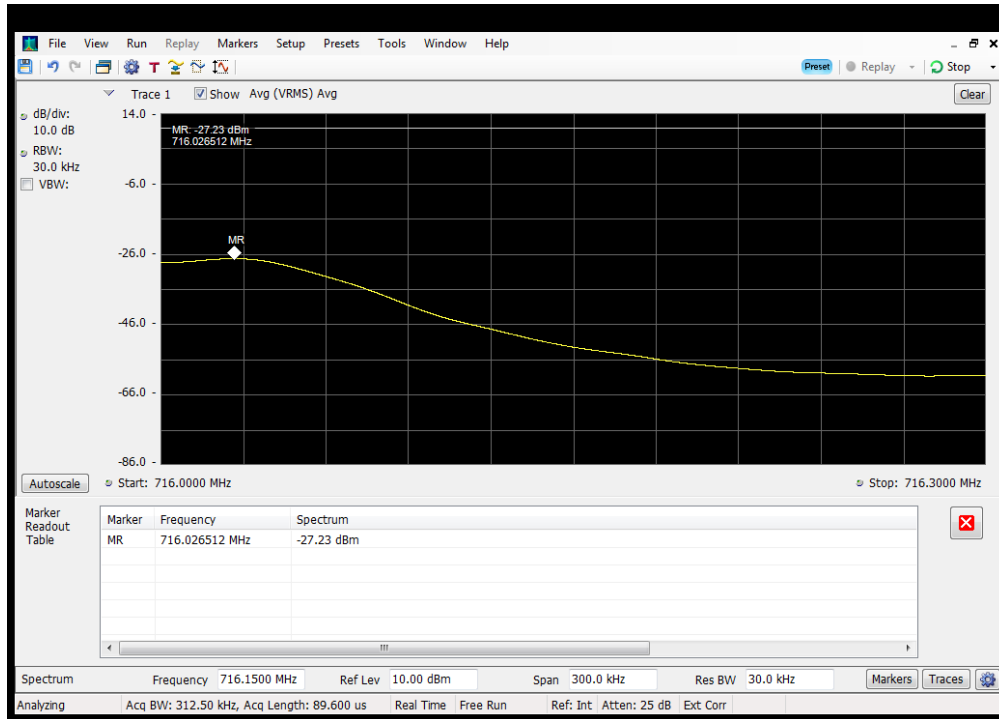

OOBE_UL_GSM_B12_698 - 716 MHz_Upper_Server 1 to Common Donor Port 1