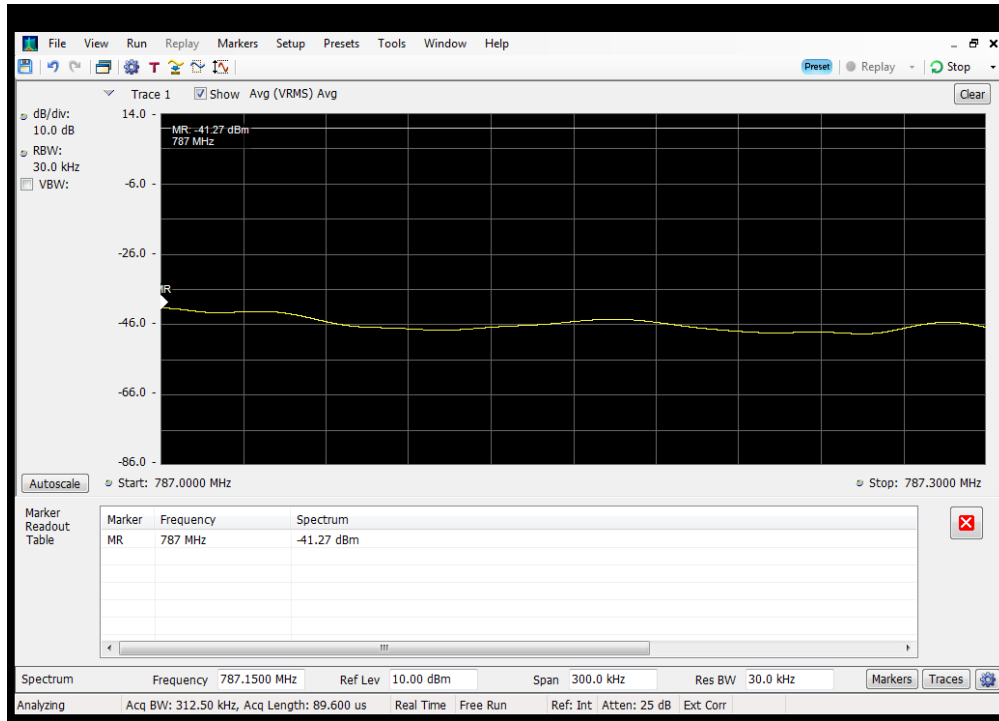

OOBE_UL_WCDMA_B13_776 - 787 MHz_Upper_Server 2 to Dedicated Donor Port 3