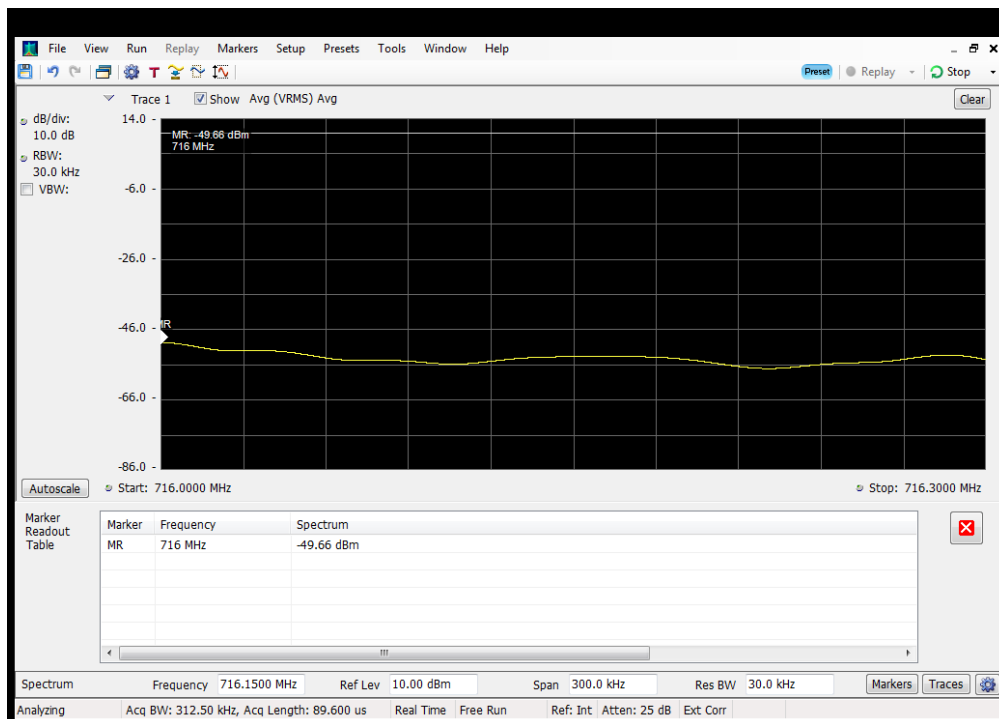

OOBE_UL_WCDMA_B12_698 - 716 MHz_Upper_Server 2 to Dedicated Donor Port 3