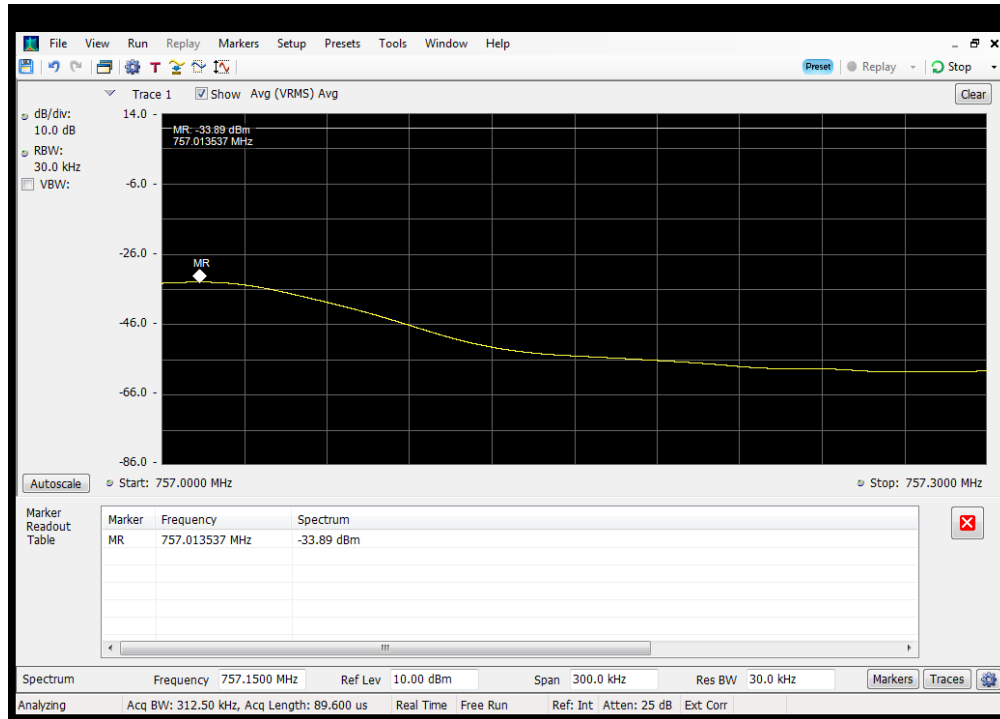

OOBE_DL_GSM_B12_728 - 746 MHz_Upper_Dedicated Donor Port 3 to S3

OOBE_DL_GSM_B13_746 - 757 MHz_Lower_Common Donor Port 1 to S3

OOBE_DL_GSM_B13_746 - 757 MHz_Lower_Dedicated Donor Port 3 to S3

OOBE_DL_GSM_B13_746 - 757 MHz_Upper_Common Donor Port 1 to S3