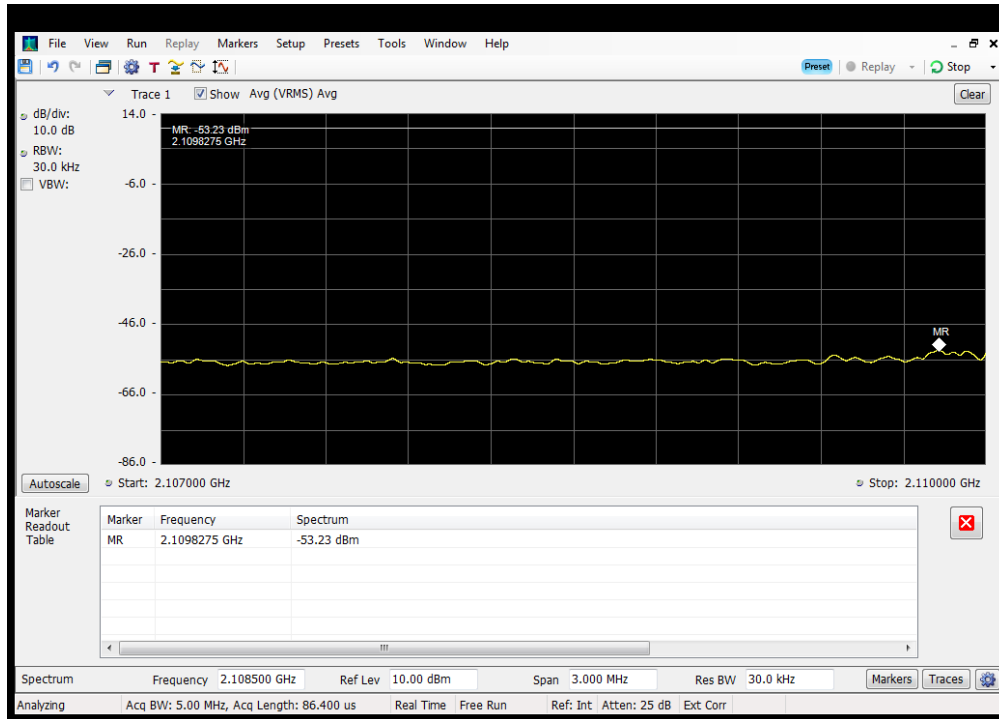

OUBE_DL_CDMA_B12_728 - 746 MHz_Upper_Dedicated Donor Port 3 to S3

Oobe_DL_CDMA_B13_746 - 757 MHz_Lower_Common Donor Port 1 to S3

Oobe_DL_CDMA_B13_746 - 757 MHz_Lower_Dedicated Donor Port 3 to S3

Oobe_DL_CDMA_B13_746 - 757 MHz_Upper_Common Donor Port 1 to S3

Oobe_DL_CDMA_B13_746 - 757 MHz_Upper_Dedicated Donor Port 3 to S3

OOBE_DL_CDMA_B25_2110 - 2155 MHz_Lower_Dedicated Donor Port 1 to S2

OOBE_DL_CDMA_B25_2110 - 2155 MHz_Upper_Dedicated Donor Port 1 to S2

OOBE_DL_CDMA_B4_1930 - 1995 MHz_Lower_Dedicated Donor Port 1 to S2