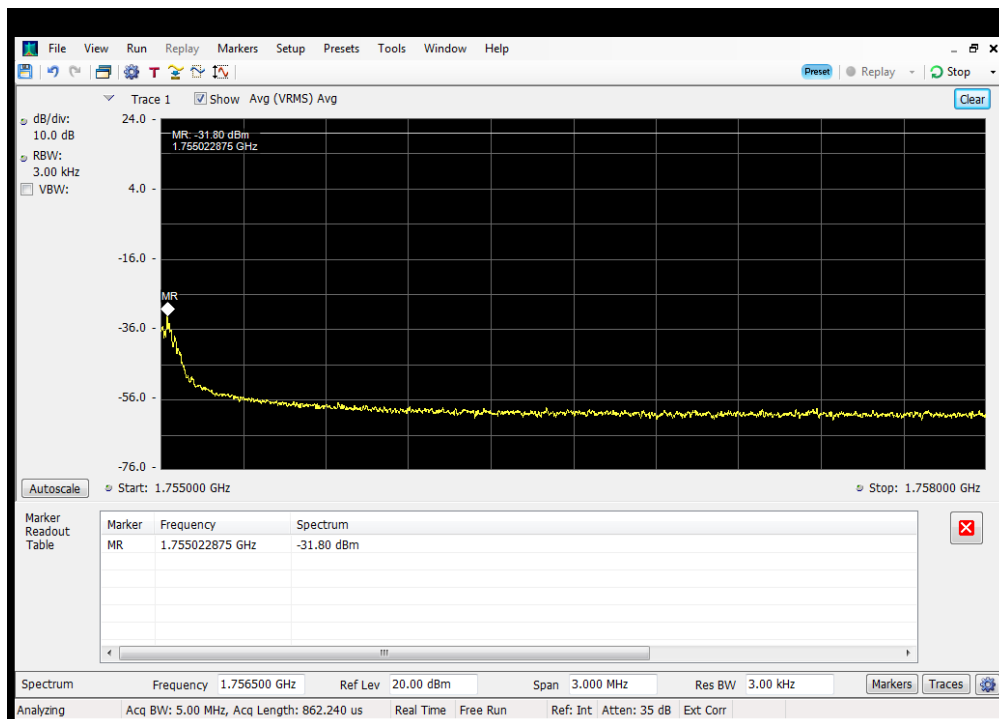

OOBE_UL_GSM_B4_1710 - 1755 MHz_Upper_Server 3 to Dedicated Donor Port 1