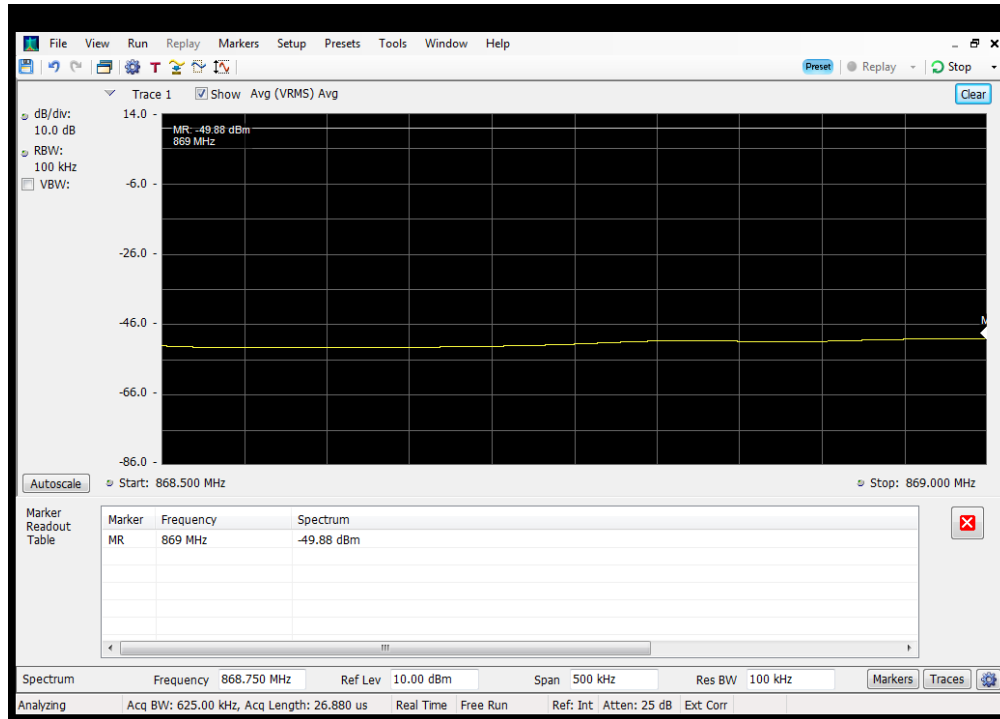

OOBE_DL_WCDMA_B4_1930 - 1995 MHz_Lower_Dedicated Donor Port 1 to S2

OOBE_DL_WCDMA_B4_1930 - 1995 MHz_Upper_Dedicated Donor Port 1 to S2

OUBE_DL_WCDMA_B5_869 - 894 MHz_Lower_Common Donor Port 1 to S2

OUBE_DL_WCDMA_B5_869 - 894 MHz_Lower_Dedicated Donor Port 2 to S3