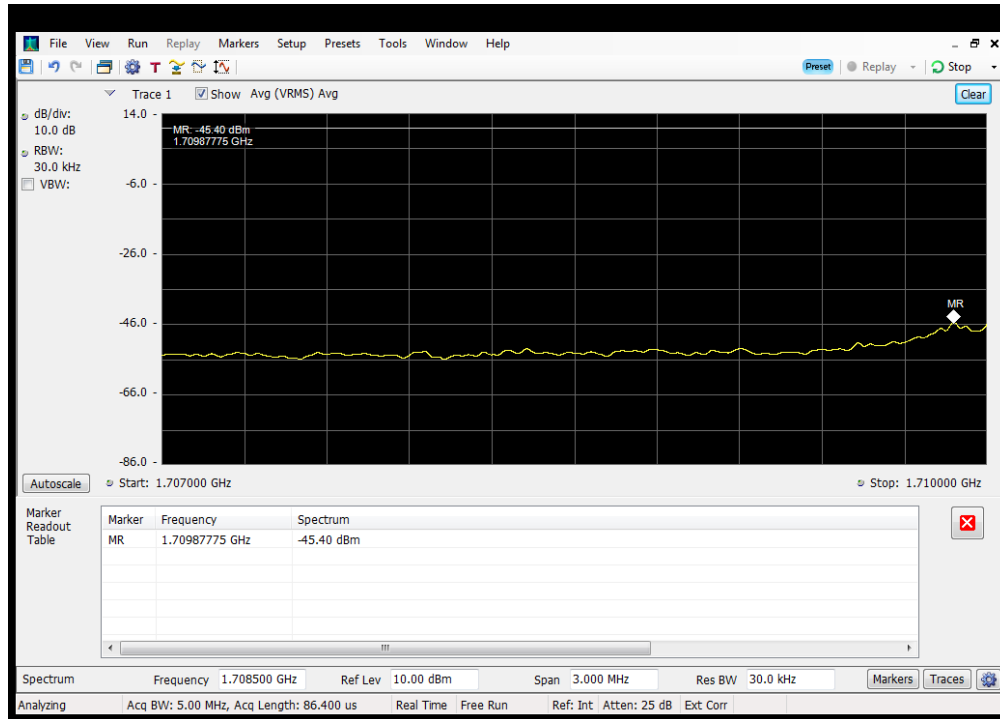

Oobe_UL_CDMA_B25_1850 - 1915 MHz_Lower_Server 4 to Dedicated Donor Port 1

Oobe_UL_CDMA_B25_1850 - 1915 MHz_Upper_Server 4 to Dedicated Donor Port 1

OOBE_UL_CDMA_B4_1710 - 1755 MHz_Lower_Server 3 to Dedicated Donor Port 1