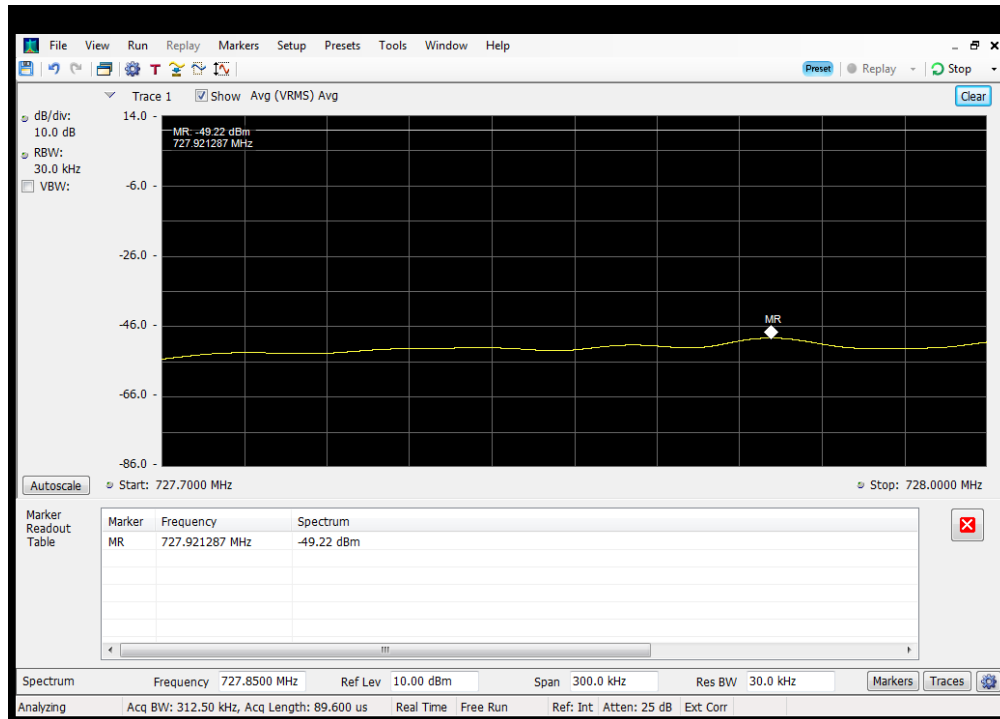

Annex C

Out of Band Emissions

OUBE_DL_CDMA_B12_728 - 746 MHz_Lower_Common Donor Port 1 to S3

OUBE_DL_CDMA_B12_728 - 746 MHz_Lower_Dedicated Donor Port 3 to S3

OUBE_DL_CDMA_B12_728 - 746 MHz_Upper_Common Donor Port 1 to S3

OUBE_DL_CDMA_B12_728 - 746 MHz_Upper_Dedicated Donor Port 3 to S3

Oobe_DL_CDMA_B13_746 - 757 MHz_Lower_Common Donor Port 1 to S3

Oobe_DL_CDMA_B13_746 - 757 MHz_Lower_Dedicated Donor Port 3 to S3

Oobe_DL_CDMA_B13_746 - 757 MHz_Upper_Common Donor Port 1 to S3