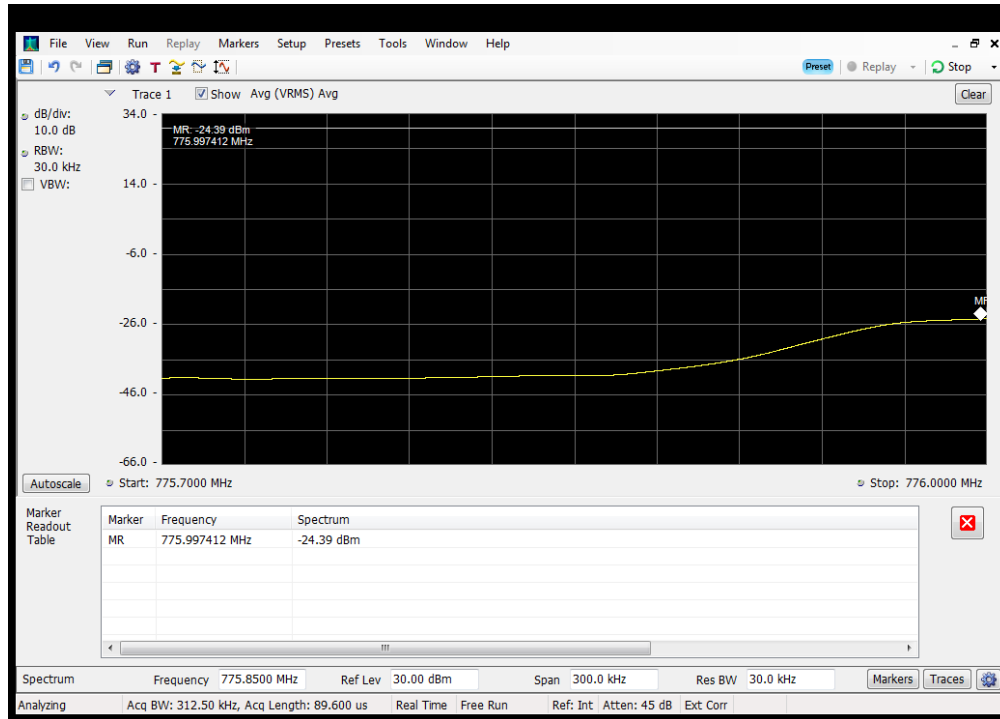

Oobe_UL_GSM_B13_776 - 787 MHz_Lower_Server 2 to Dedicated Donor Port 3