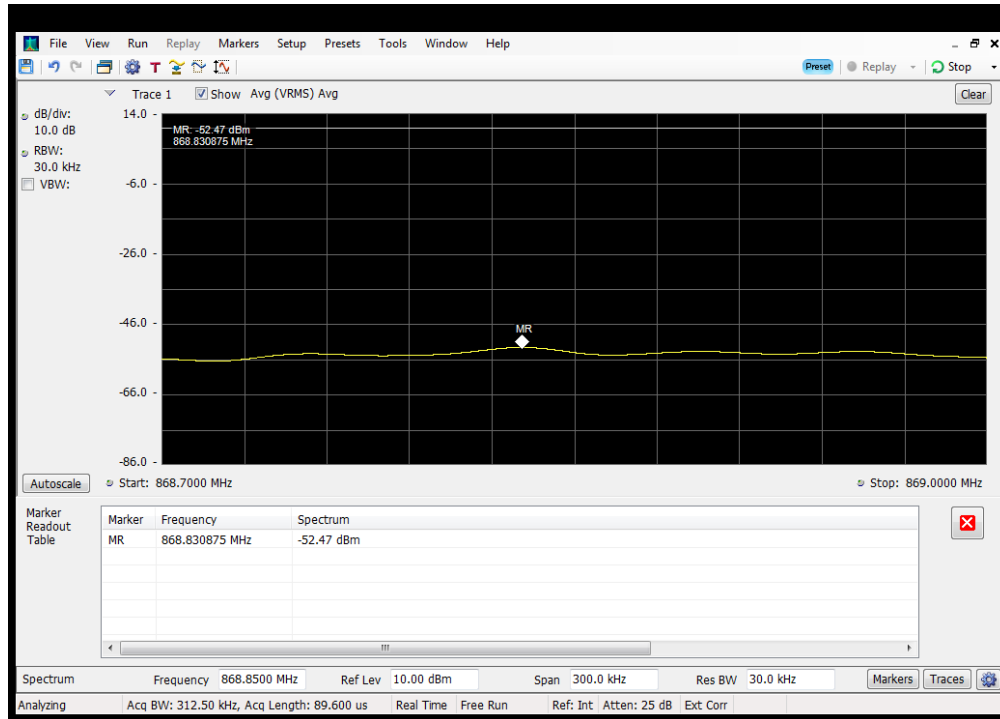

OOBE_DL_CDMA_B5_869 - 894 MHz_Lower_Common Donor Port 1 to S1