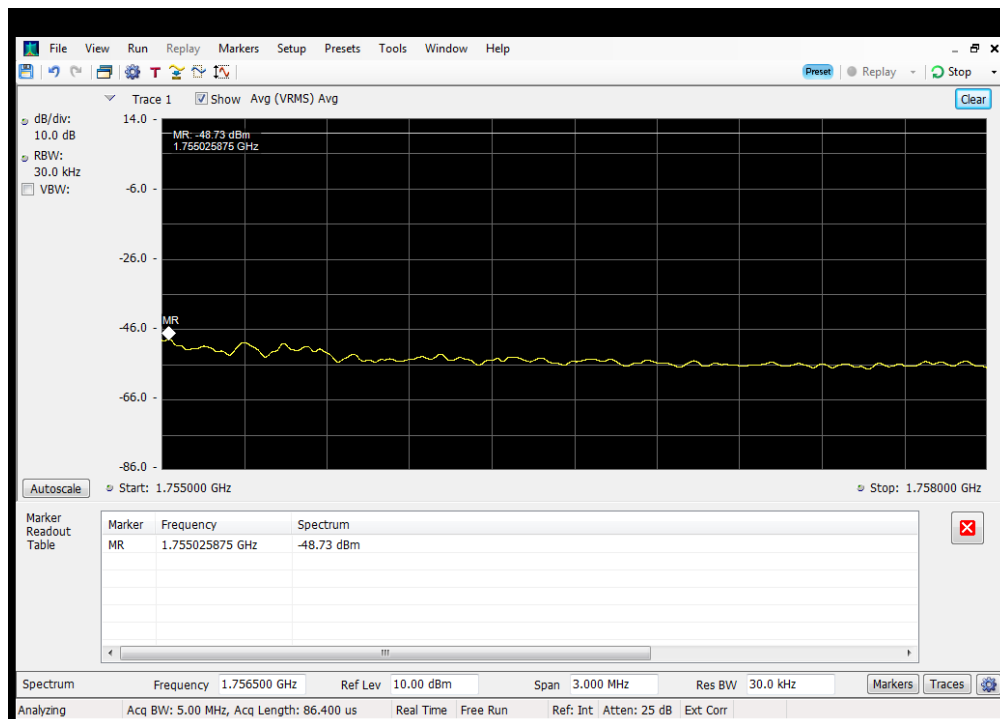

OOBE_UL_CDMA_B4_1710 - 1755 MHz_Upper_Server 3 to Dedicated Donor Port 1