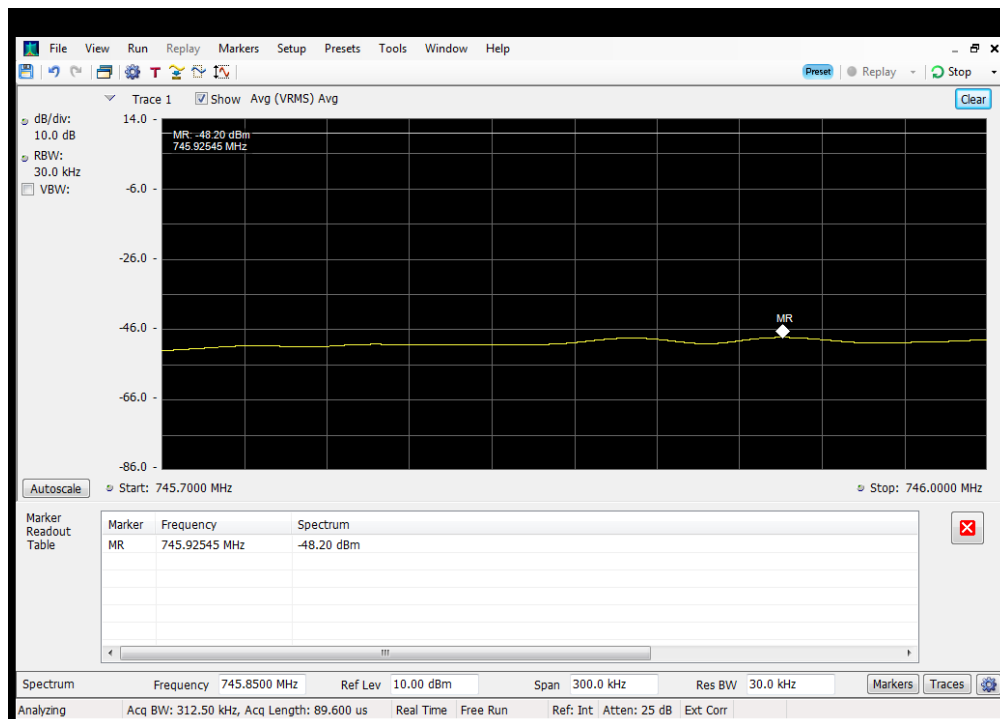

OUBE_DL_CDMA_B12_728 - 746 MHz_Upper_Dedicated Donor Port 3 to S3

Oobe_DL_CDMA_B13_746 - 757 MHz_Lower_Common Donor Port 1 to S3

Oobe_DL_CDMA_B13_746 - 757 MHz_Lower_Dedicated Donor Port 3 to S3

Oobe_DL_CDMA_B13_746 - 757 MHz_Upper_Common Donor Port 1 to S3

Oobe_DL_CDMA_B13_746 - 757 MHz_Upper_Dedicated Donor Port 3 to S3

OOBE_DL_CDMA_B25_2110 - 2155 MHz_Lower_Dedicated Donor Port 1 to S2

OOBE_DL_CDMA_B25_2110 - 2155 MHz_Upper_Dedicated Donor Port 1 to S2

OOBE_DL_CDMA_B4_1930 - 1995 MHz_Lower_Dedicated Donor Port 1 to S2