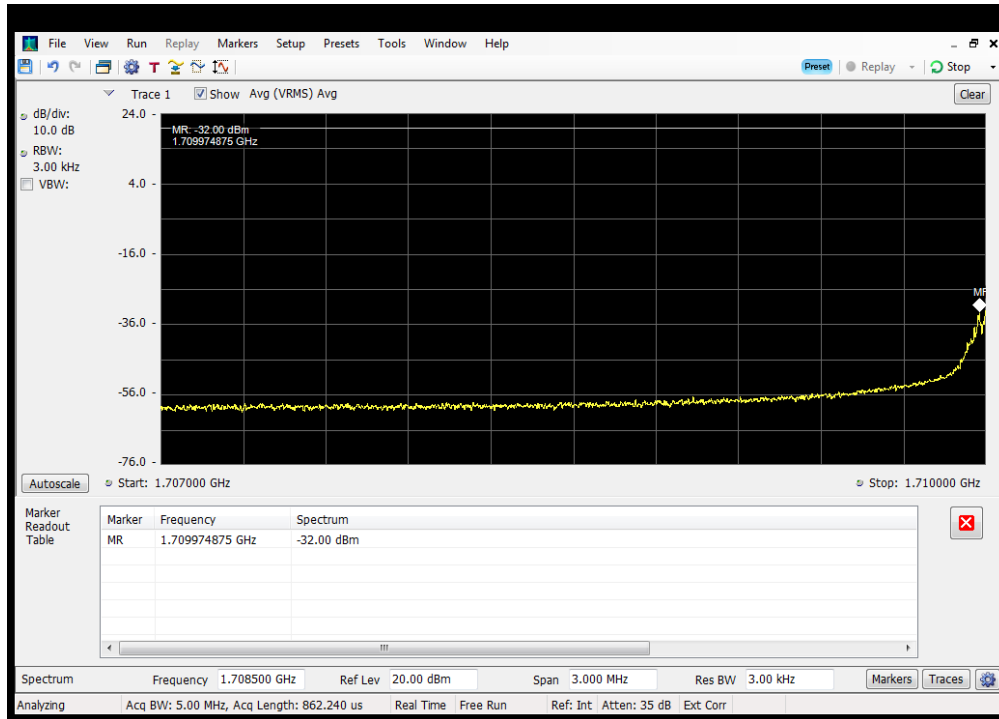

OOBE_UL_GSM_B4_1710 - 1755 MHz_Lower_Server 3 to Dedicated Donor Port 1