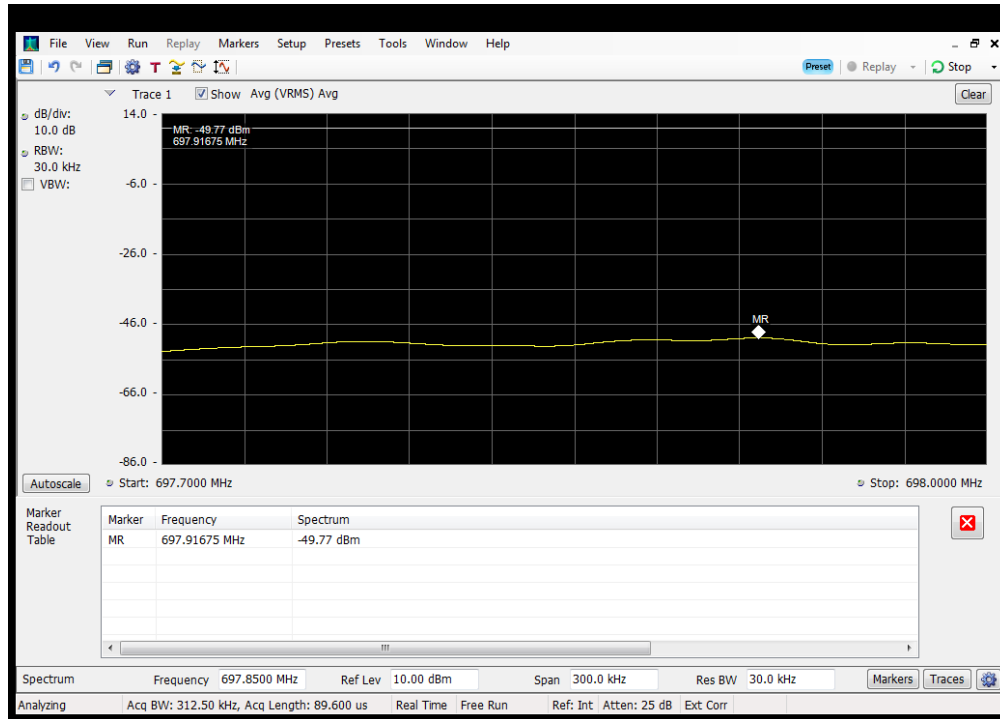

OUBE_DL_WCDMA_B5_869 - 894 MHz_Upper_Common Donor Port 1 to S2

OUBE_DL_WCDMA_B5_869 - 894 MHz_Upper_Dedicated Donor Port 2 to S3

OOBE_UL_CDMA_B12_698 - 716 MHz_Lower_Server 1 to Common Donor Port 1

OOBE_UL_CDMA_B12_698 - 716 MHz_Lower_Server 2 to Dedicated Donor Port 3