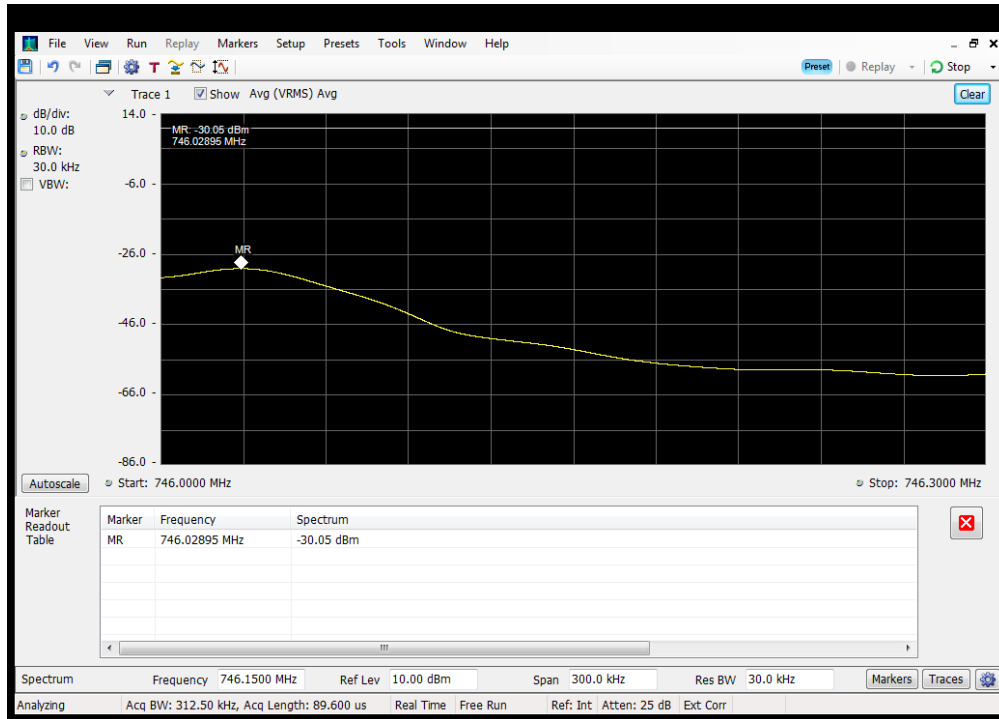

OOBE_DL_CDMA_B5_869 - 894 MHz_Upper_Dedicated Donor Port 2 to S3

Oobe_DL_GSM_B12_728 - 746 MHz_Lower_Common Donor Port 1 to S3

Oobe_DL_GSM_B12_728 - 746 MHz_Lower_Dedicated Donor Port 3 to S3

OOBE_DL_GSM_B12_728 - 746 MHz_Upper_Common Donor Port 1 to S3