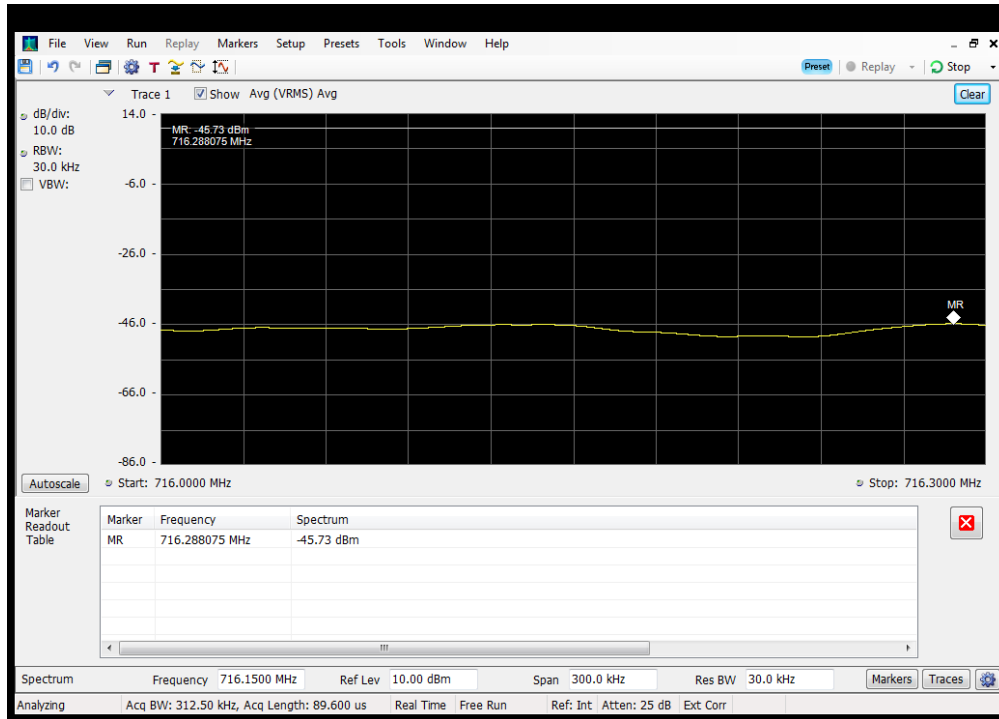

OOBE_UL_CDMA_B12_698 - 716 MHz_Upper_Server 1 to Common Donor Port 1