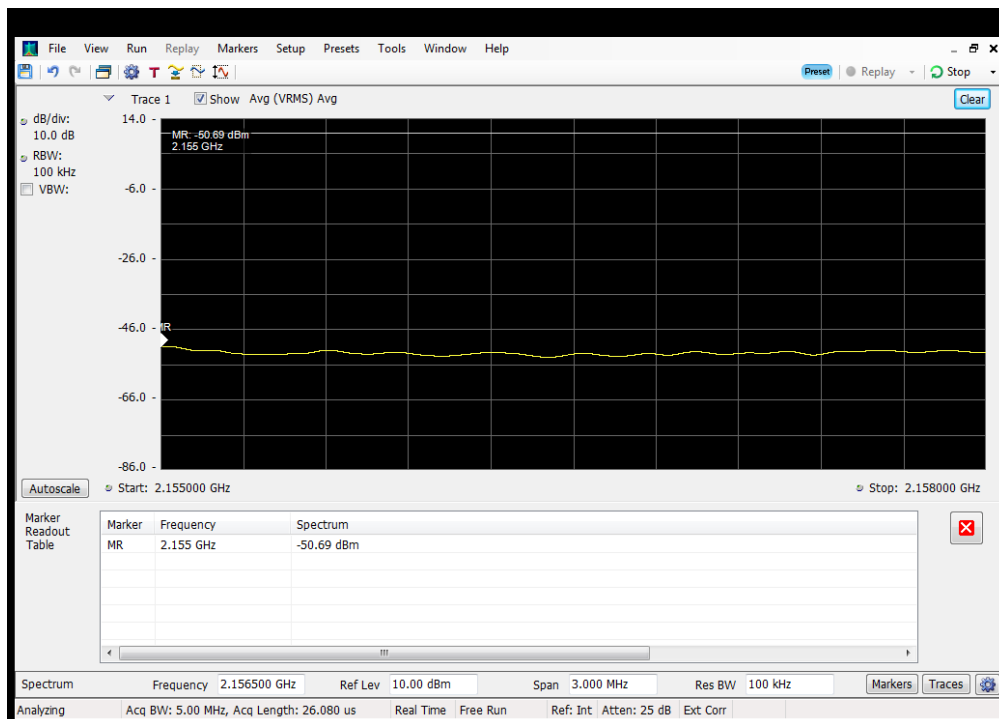

OOBE_DL_WCDMA_B13_746 - 757 MHz_Upper_Dedicated Donor Port 3 to S3

Oobe_DL_WCDMA_B25_2110 - 2155 MHz_Lower_Dedicated Donor Port 1 to S2

Oobe_DL_WCDMA_B25_2110 - 2155 MHz_Upper_Dedicated Donor Port 1 to S2