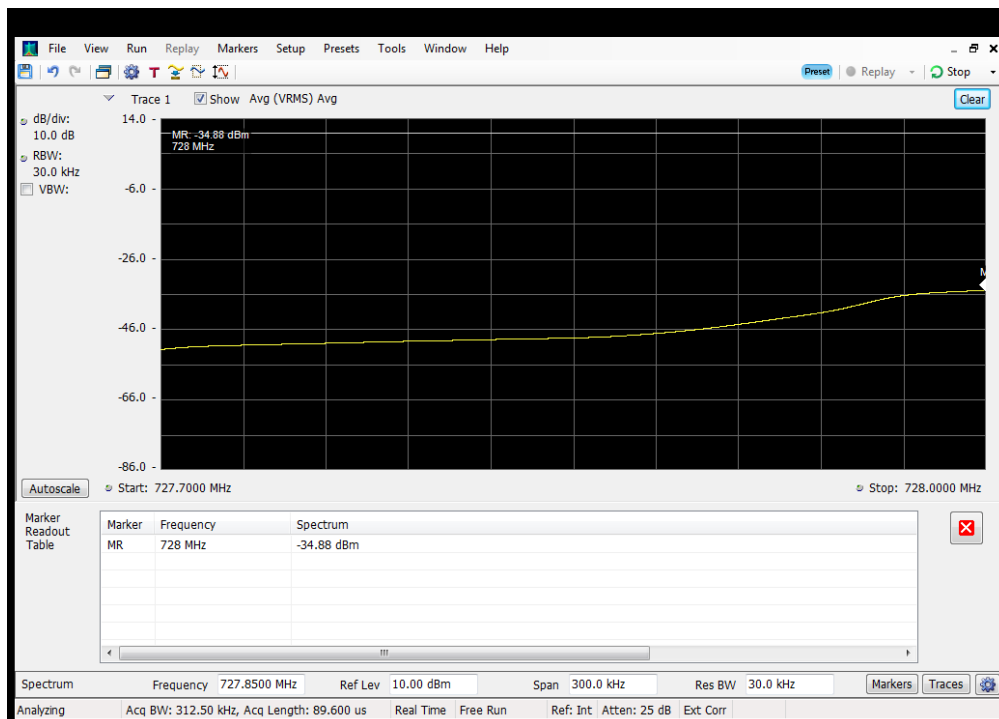

OOBE_DL_CDMA_B5_869 - 894 MHz_Upper_Dedicated Donor Port 2 to S3

Oobe_DL_GSM_B12_728 - 746 MHz_Lower_Common Donor Port 1 to S3

Oobe_DL_GSM_B12_728 - 746 MHz_Lower_Dedicated Donor Port 3 to S3

OOBE_DL_GSM_B12_728 - 746 MHz_Upper_Common Donor Port 1 to S3