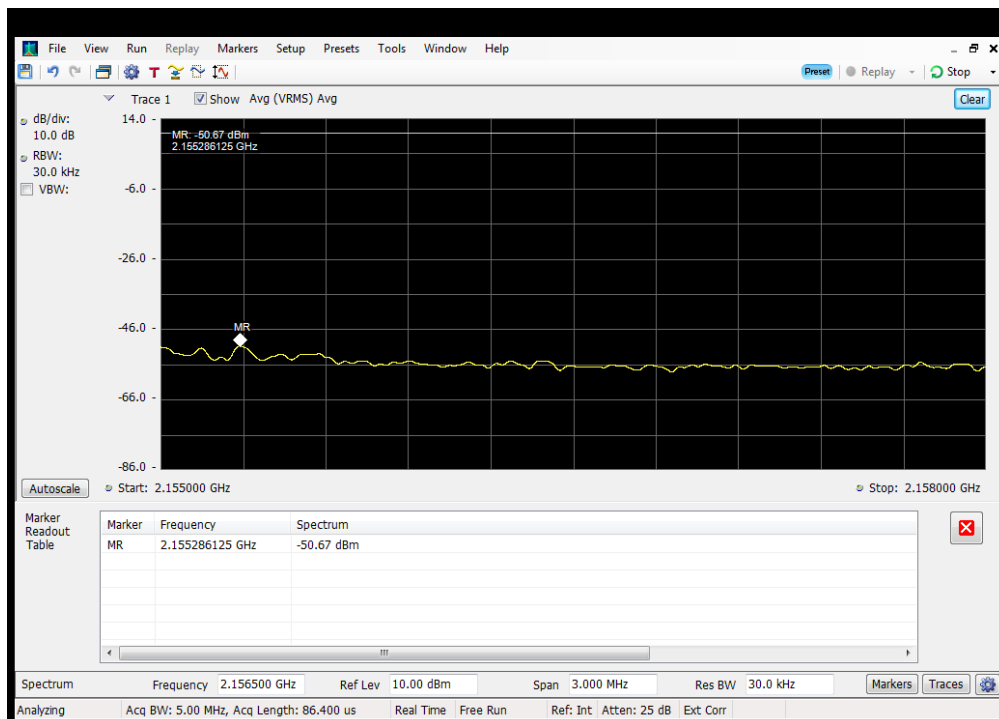

Oobe_DL_CDMA_B13_746 - 757 MHz_Upper_Dedicated Donor Port 3 to S3

OOBE_DL_CDMA_B25_2110 - 2155 MHz_Lower_Dedicated Donor Port 1 to S2

OOBE_DL_CDMA_B25_2110 - 2155 MHz_Upper_Dedicated Donor Port 1 to S2

OOBE_DL_CDMA_B4_1930 - 1995 MHz_Lower_Dedicated Donor Port 1 to S2

OOBE_DL_CDMA_B4_1930 - 1995 MHz_Upper_Dedicated Donor Port 1 to S2

OOBE_DL_CDMA_B5_869 - 894 MHz_Lower_Common Donor Port 1 to S1

OOBE_DL_CDMA_B5_869 - 894 MHz_Lower_Dedicated Donor Port 2 to S3

OOBE_DL_CDMA_B5_869 - 894 MHz_Upper_Common Donor Port 1 to S1