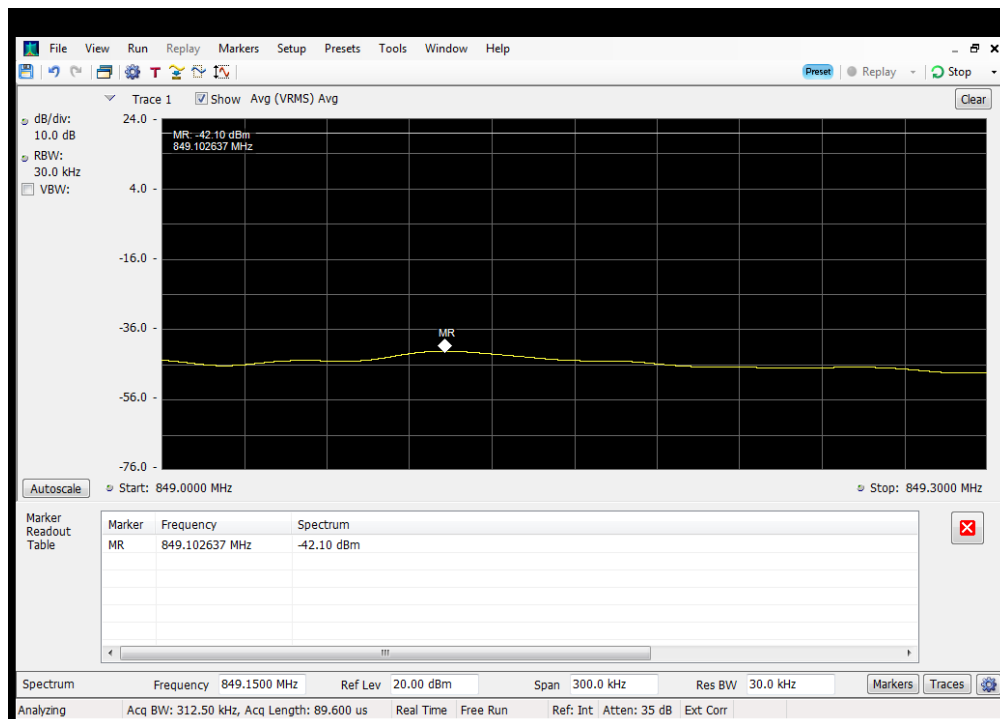

OOBE_UL_CDMA_B5_824 - 849 MHz_Upper_Server 3 to Dedicated Donor Port 2