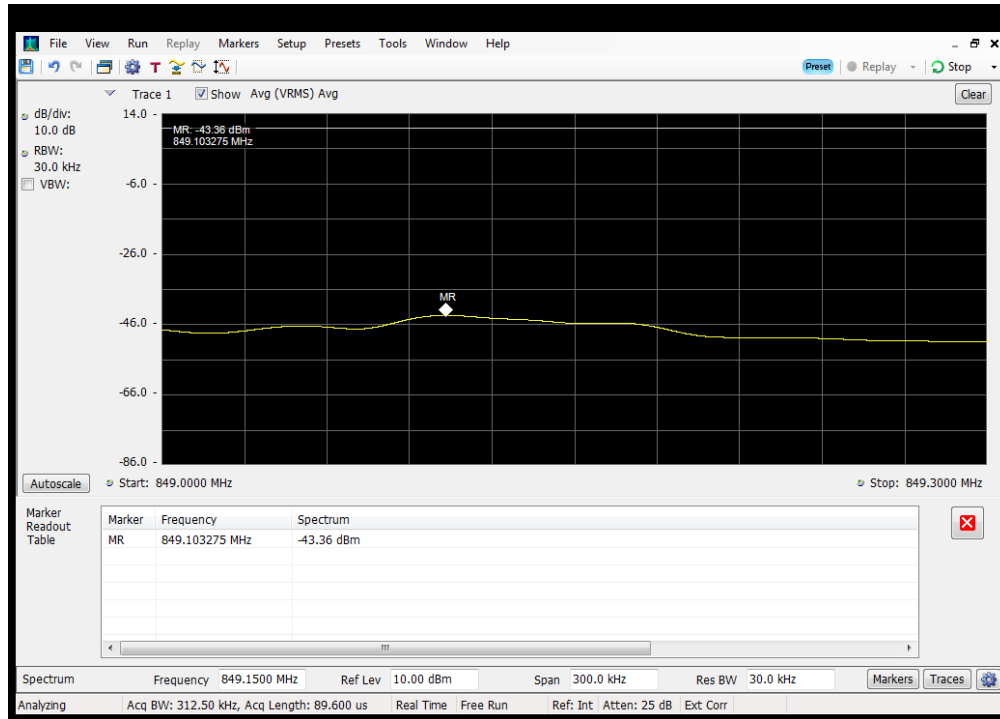

OOBE_UL_CDMA_B5_824 - 849 MHz_Upper_Server 3 to Common Donor Port 1