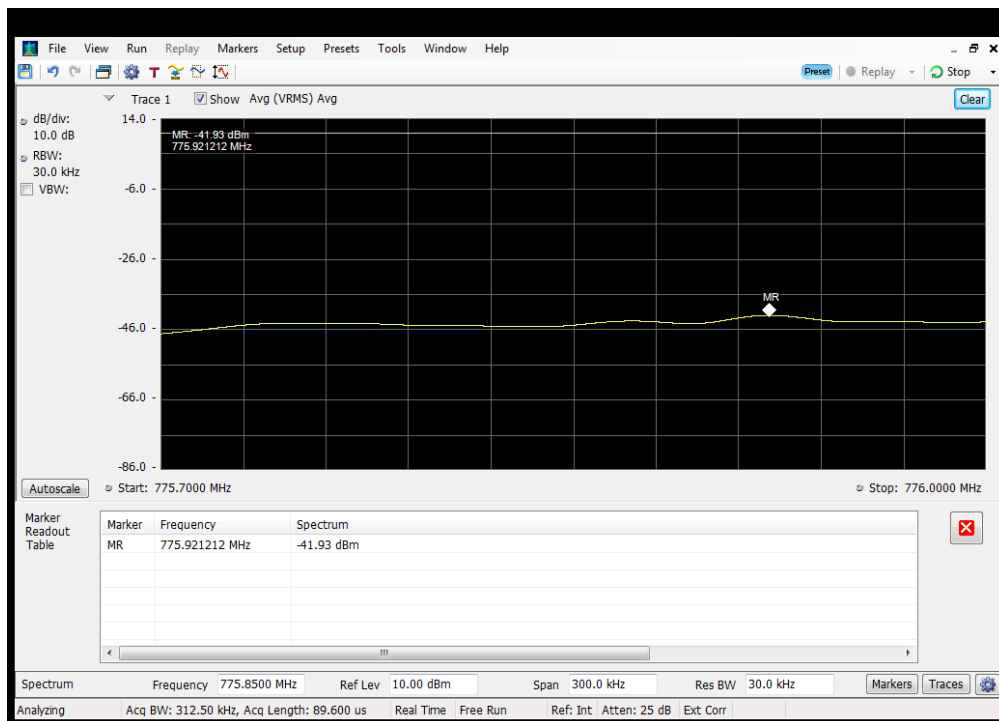

OOBE_UL_CDMA_B13_776 - 787 MHz_Lower_Server 3 to Common Donor Port 1