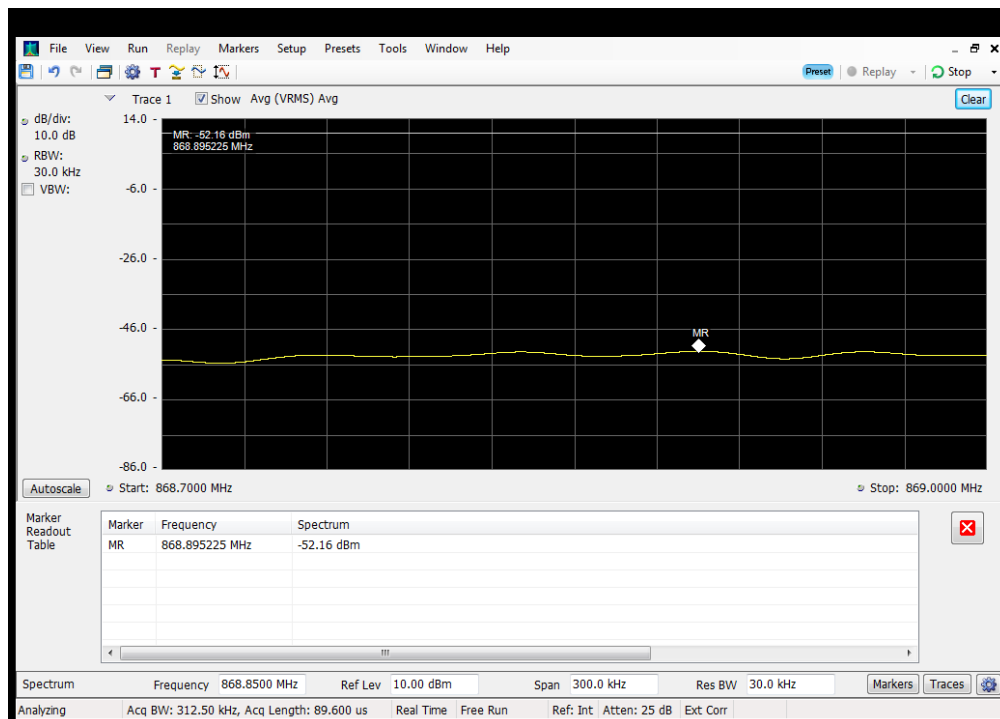

OOBE_DL_CDMA_B4_1930 - 1995 MHz_Upper_Dedicated Donor Port 1 to S2

OOBE_DL_CDMA_B5_869 - 894 MHz_Lower_Common Donor Port 1 to S1

OOBE_DL_CDMA_B5_869 - 894 MHz_Lower_Dedicated Donor Port 2 to S3

OOBE_DL_CDMA_B5_869 - 894 MHz_Upper_Common Donor Port 1 to S1