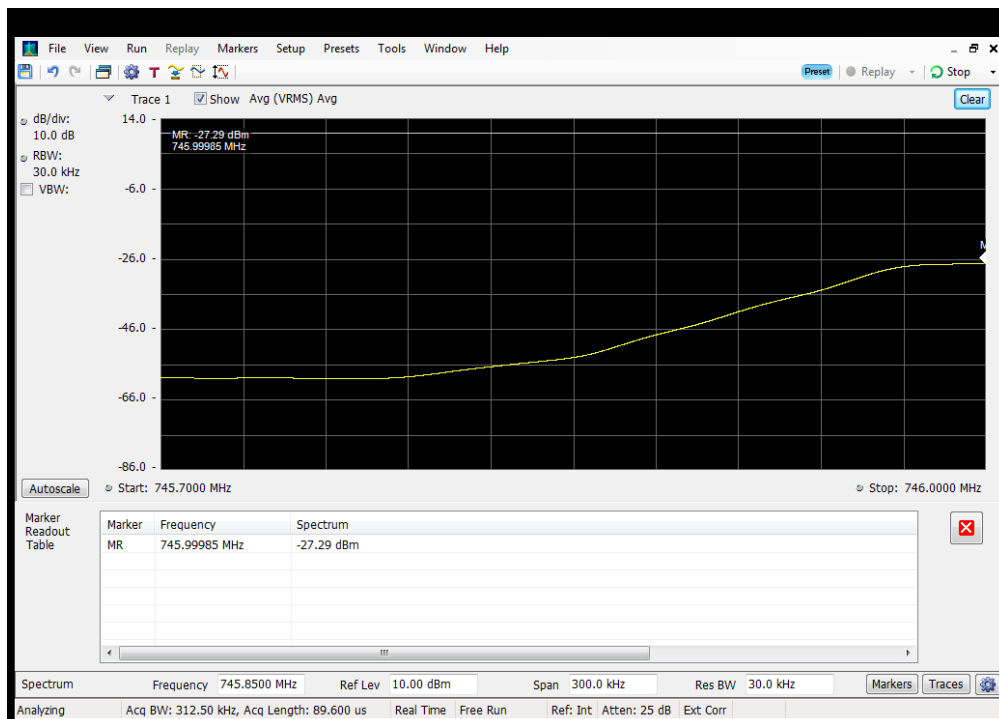

OOBE_DL_GSM_B12_728 - 746 MHz_Upper_Dedicated Donor Port 3 to S3

OOBE_DL_GSM_B13_746 - 757 MHz_Lower_Common Donor Port 1 to S3

OOBE_DL_GSM_B13_746 - 757 MHz_Lower_Dedicated Donor Port 3 to S3

OOBE_DL_GSM_B13_746 - 757 MHz_Upper_Common Donor Port 1 to S3