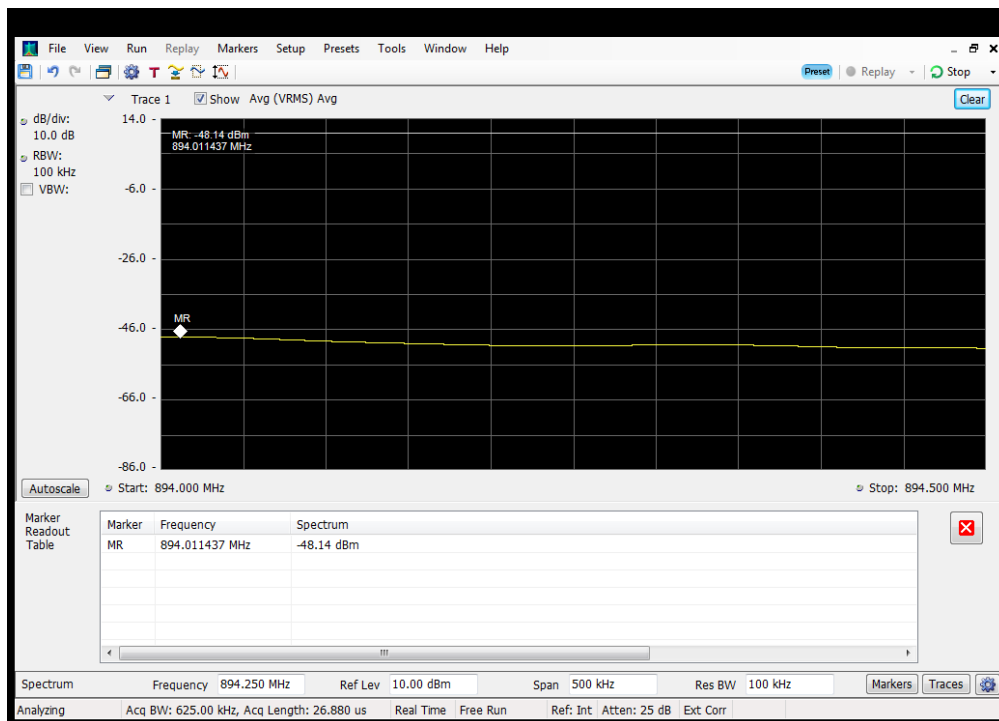

OUBE_DL_WCDMA_B5_869 - 894 MHz_Upper_Dedicated Donor Port 2 to S3