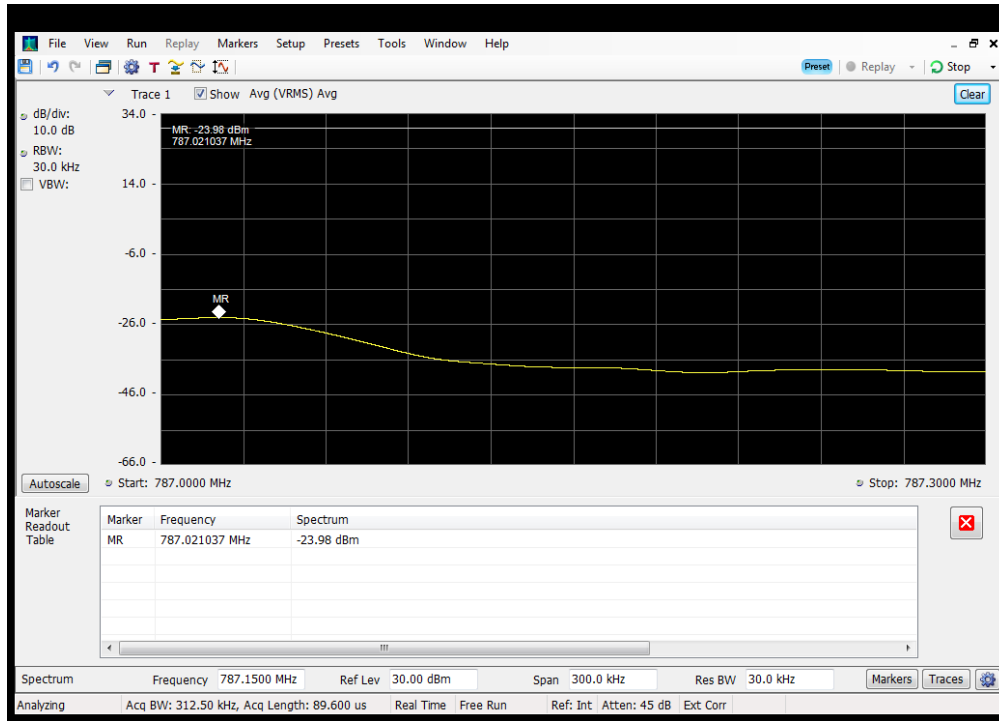

Oobe_UL_GSM_B13_776 - 787 MHz_Lower_Server 2 to Dedicated Donor Port 3

Oobe_UL_GSM_B13_776 - 787 MHz_Lower_Server 3 to Common Donor Port 1

Oobe_UL_GSM_B13_776 - 787 MHz_Upper_Server 2 to Dedicated Donor Port 3