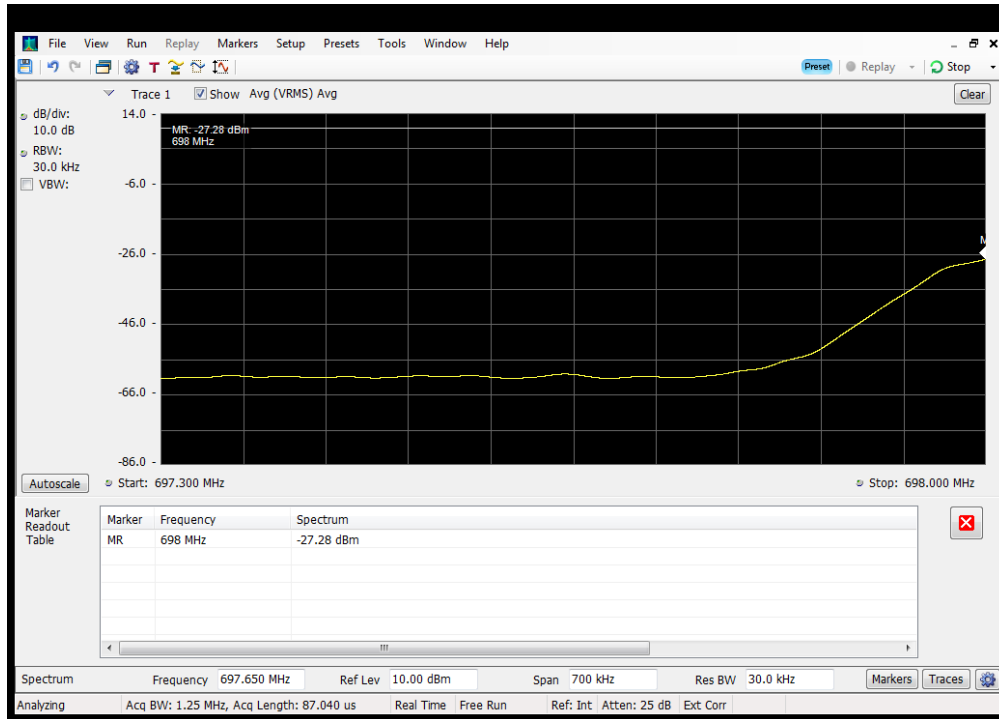

OOBE_UL_CDMA_B5_824 - 849 MHz_Upper_Server 3 to Common Donor Port 1

OOBE_UL_CDMA_B5_824 - 849 MHz_Upper_Server 3 to Dedicated Donor Port 2

OOBE_UL_GSM_B12_698 - 716 MHz_Lower_Server 1 to Common Donor Port 1