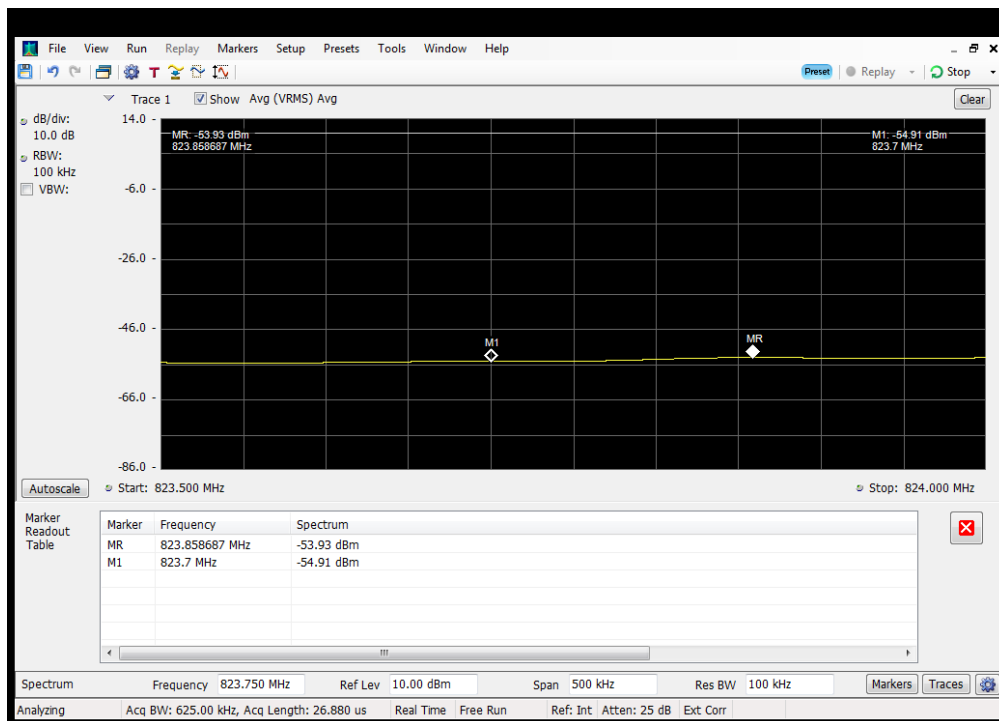

OOBE_UL_WCDMA_B5_824 - 849 MHz_Lower_Server 3 to Dedicated Donor Port 2