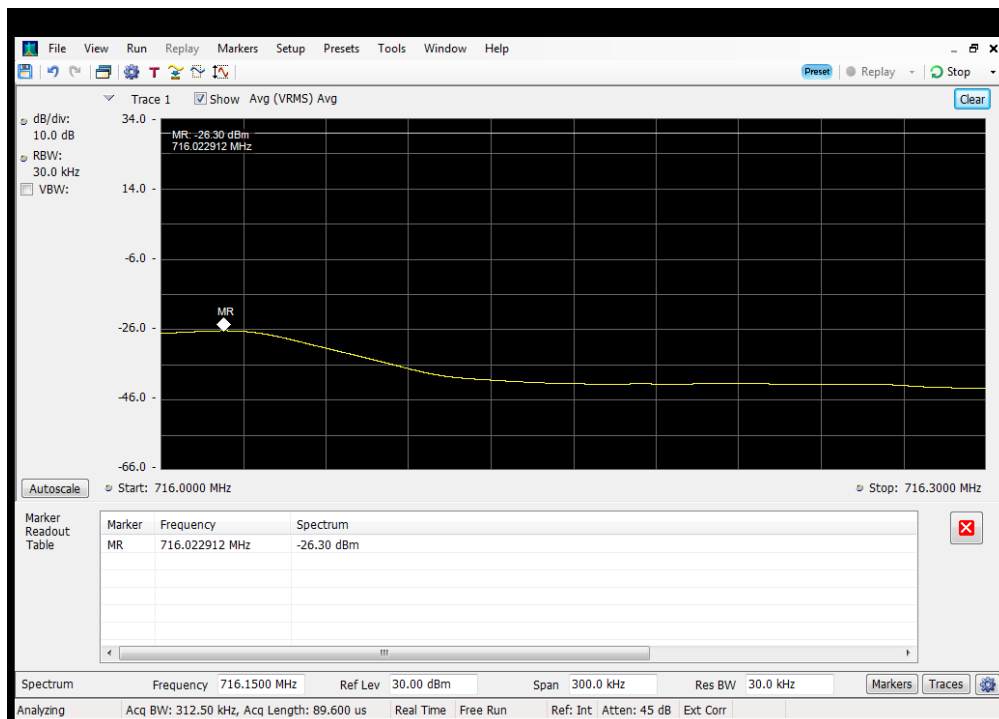

OOBE_UL_GSM_B12_698 - 716 MHz_Lower_Server 2 to Dedicated Donor Port 3

OOBE_UL_GSM_B12_698 - 716 MHz_Upper_Server 1 to Common Donor Port 1

OOBE_UL_GSM_B12_698 - 716 MHz_Upper_Server 2 to Dedicated Donor Port 3