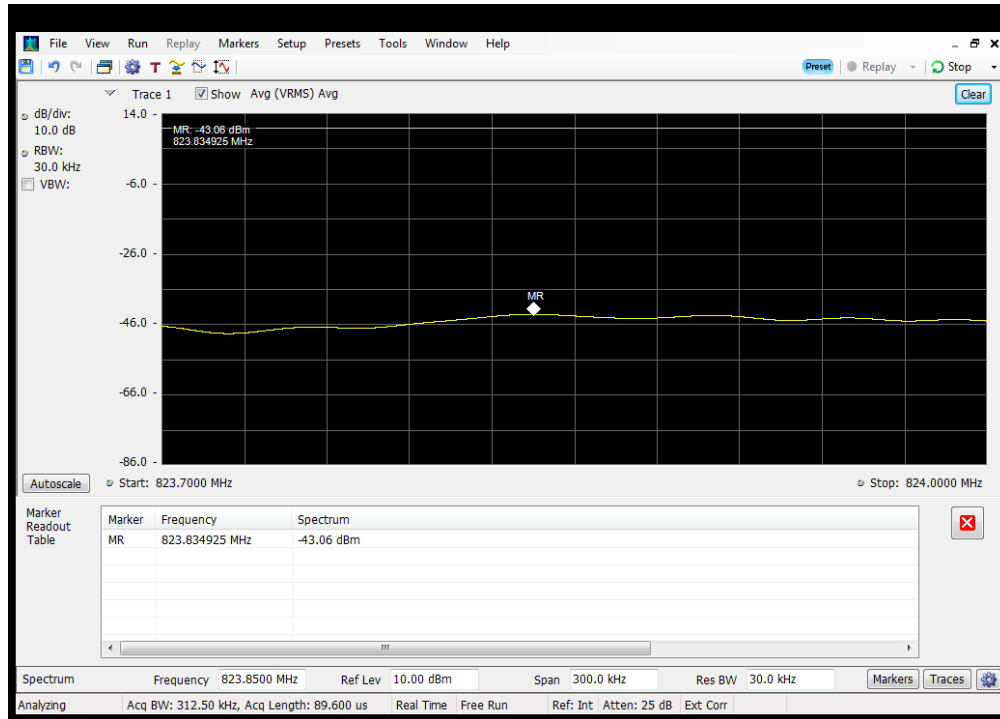

OUBE_UL_CDMA_B5_824 - 849 MHz_Lower_Server 3 to Common Donor Port 1