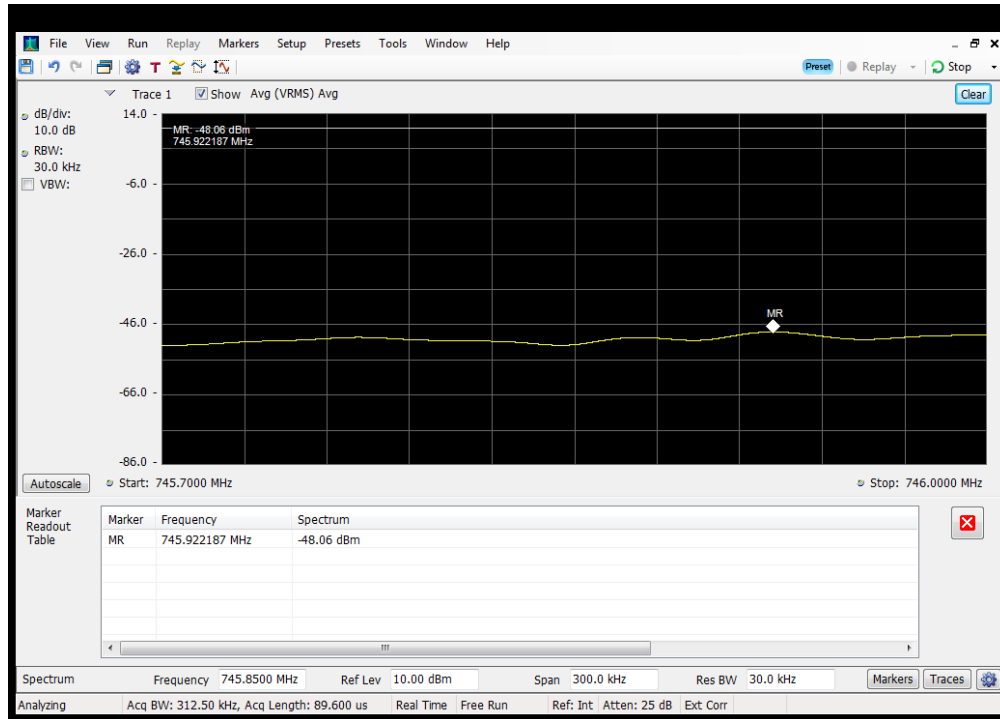

Annex C

Out of Band Emissions

OUBE_DL_CDMA_B12_728 - 746 MHz_Lower_Common Donor Port 1 to S3

OUBE_DL_CDMA_B12_728 - 746 MHz_Lower_Dedicated Donor Port 3 to S3

OUBE_DL_CDMA_B12_728 - 746 MHz_Upper_Common Donor Port 1 to S3

OUBE_DL_CDMA_B12_728 - 746 MHz_Upper_Dedicated Donor Port 3 to S3

Oobe_DL_CDMA_B13_746 - 757 MHz_Lower_Common Donor Port 1 to S3

Oobe_DL_CDMA_B13_746 - 757 MHz_Lower_Dedicated Donor Port 3 to S3

Oobe_DL_CDMA_B13_746 - 757 MHz_Upper_Common Donor Port 1 to S3