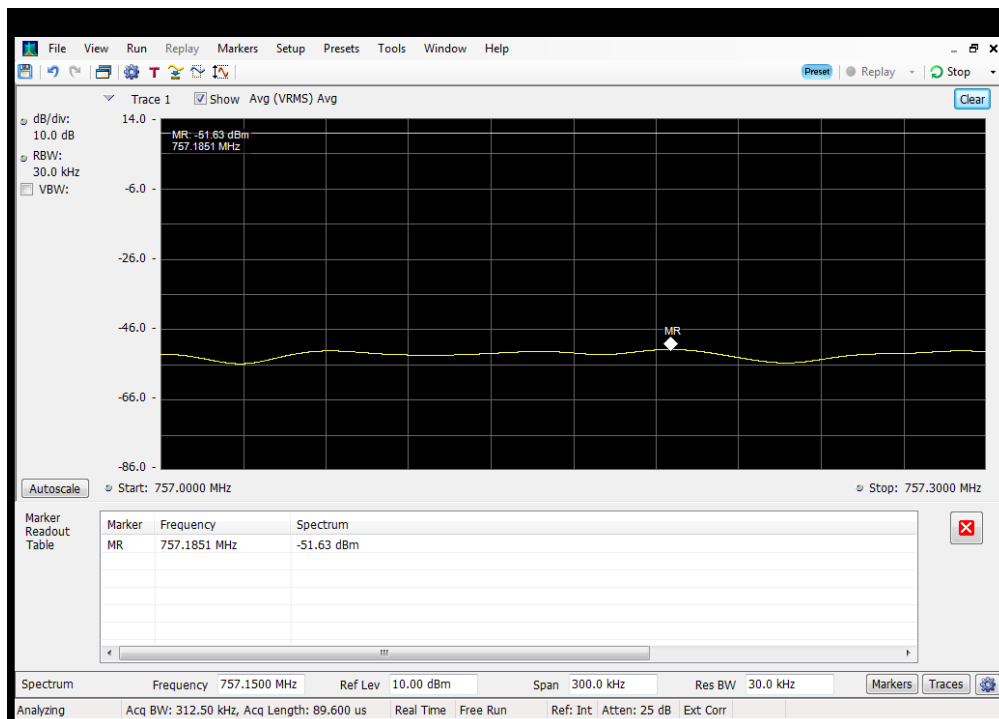

OUBE_DL_CDMA_B12_728 - 746 MHz_Upper_Dedicated Donor Port 3 to S3

Oobe_DL_CDMA_B13_746 - 757 MHz_Lower_Common Donor Port 1 to S3

Oobe_DL_CDMA_B13_746 - 757 MHz_Lower_Dedicated Donor Port 3 to S3

Oobe_DL_CDMA_B13_746 - 757 MHz_Upper_Common Donor Port 1 to S3

Oobe_DL_CDMA_B13_746 - 757 MHz_Upper_Dedicated Donor Port 3 to S3

OOBE_DL_CDMA_B25_2110 - 2155 MHz_Lower_Dedicated Donor Port 1 to S2

OOBE_DL_CDMA_B25_2110 - 2155 MHz_Upper_Dedicated Donor Port 1 to S2

OOBE_DL_CDMA_B4_1930 - 1995 MHz_Lower_Dedicated Donor Port 1 to S2