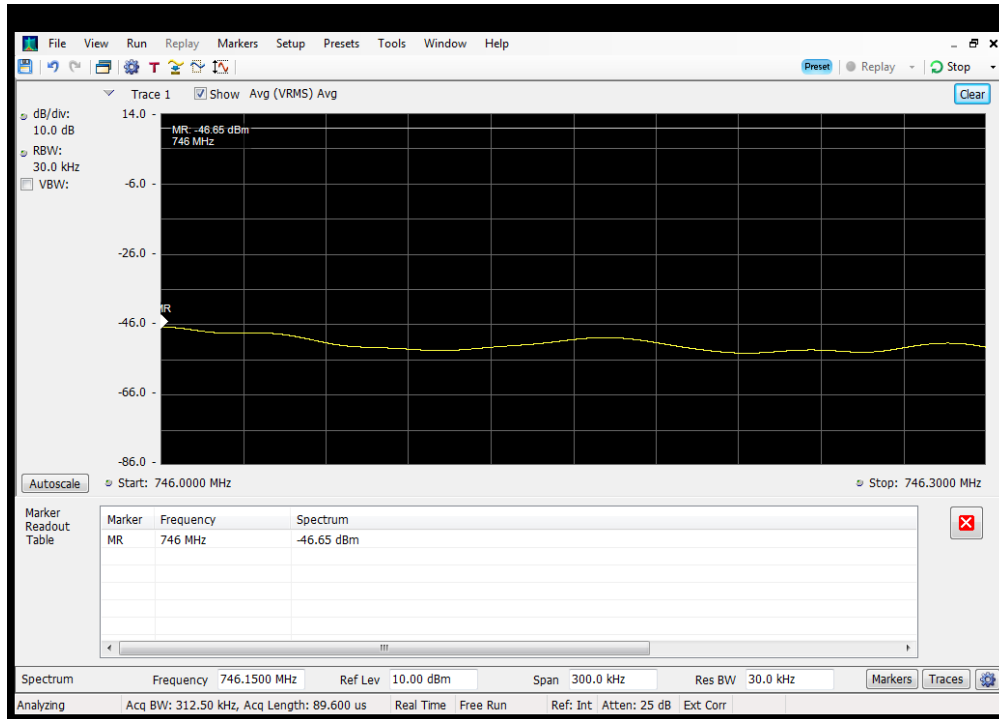

OOBE_DL_GSM_B5_869 - 894 MHz_Upper_Dedicated Donor Port 2 to S3

OOBE_DL_WCDMA_B12_728 - 746 MHz_Lower_Common Donor Port 1 to S3

OOBE_DL_WCDMA_B12_728 - 746 MHz_Lower_Dedicated Donor Port 3 to S3

OOBE_DL_WCDMA_B12_728 - 746 MHz_Upper_Common Donor Port 1 to S3