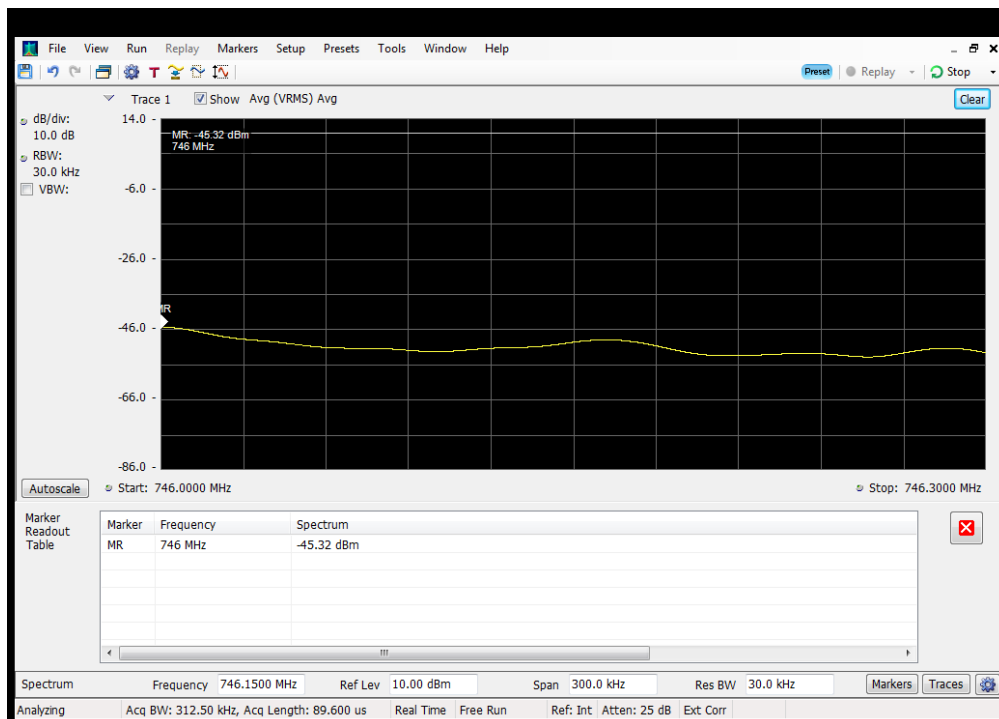

OOBE_DL_WCDMA_B12_728 - 746 MHz_Upper_Dedicated Donor Port 3 to S3