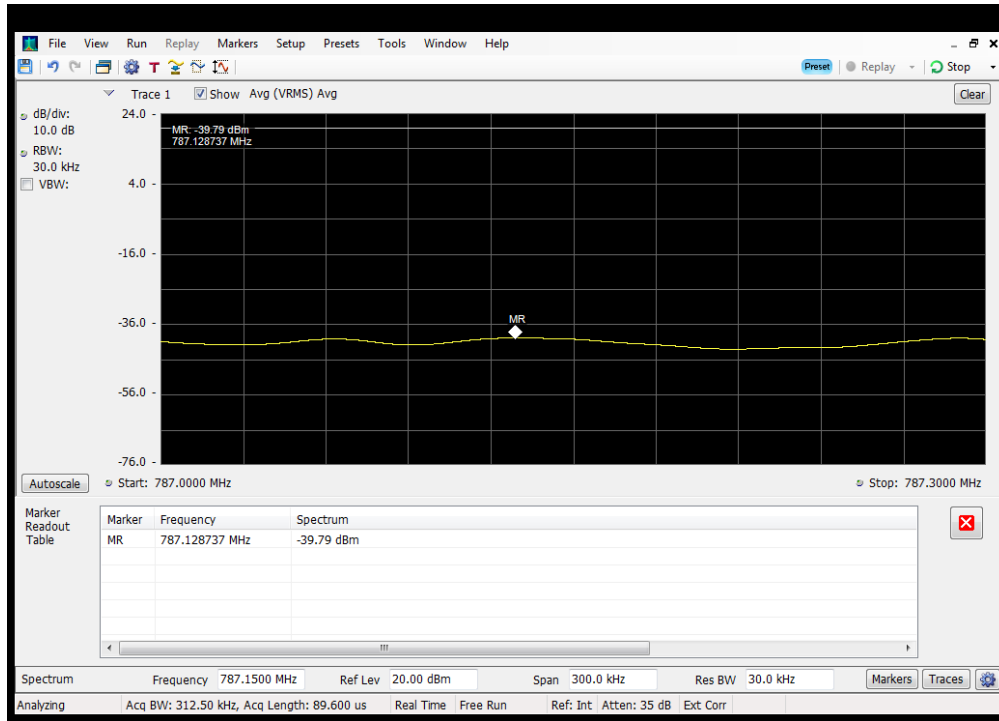

OOBE_UL_CDMA_B13_776 - 787 MHz_Upper_Server 2 to Dedicated Donor Port 3