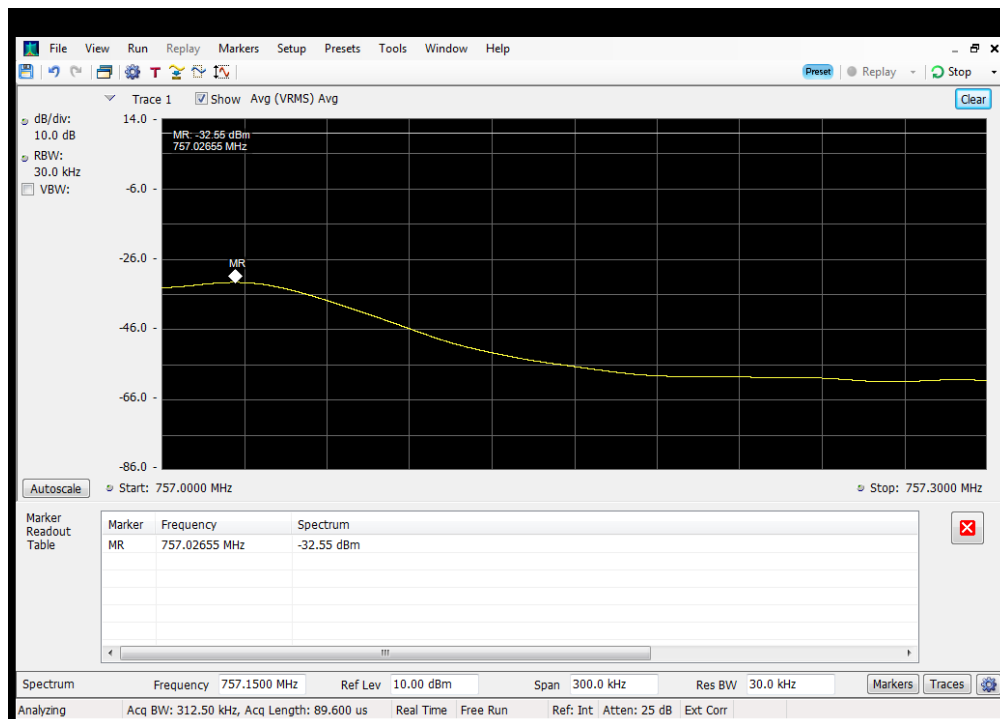

OOBE_DL_GSM_B13_746 - 757 MHz_Upper_Dedicated Donor Port 3 to S3