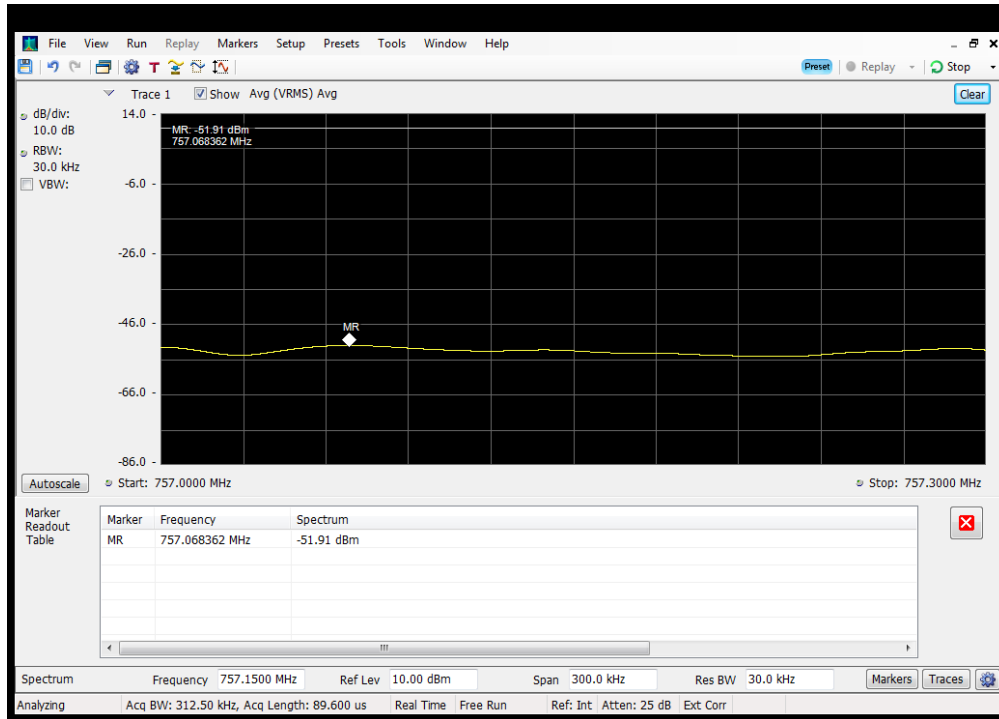

OUBE_DL_CDMA_B12_728 - 746 MHz_Upper_Dedicated Donor Port 3 to S3

Oobe_DL_CDMA_B13_746 - 757 MHz_Lower_Common Donor Port 1 to S3

Oobe_DL_CDMA_B13_746 - 757 MHz_Lower_Dedicated Donor Port 3 to S3

Oobe_DL_CDMA_B13_746 - 757 MHz_Upper_Common Donor Port 1 to S3

Oobe_DL_CDMA_B13_746 - 757 MHz_Upper_Dedicated Donor Port 3 to S3

OOBE_DL_CDMA_B25_2110 - 2155 MHz_Lower_Dedicated Donor Port 1 to S2

OOBE_DL_CDMA_B25_2110 - 2155 MHz_Upper_Dedicated Donor Port 1 to S2

OOBE_DL_CDMA_B4_1930 - 1995 MHz_Lower_Dedicated Donor Port 1 to S2