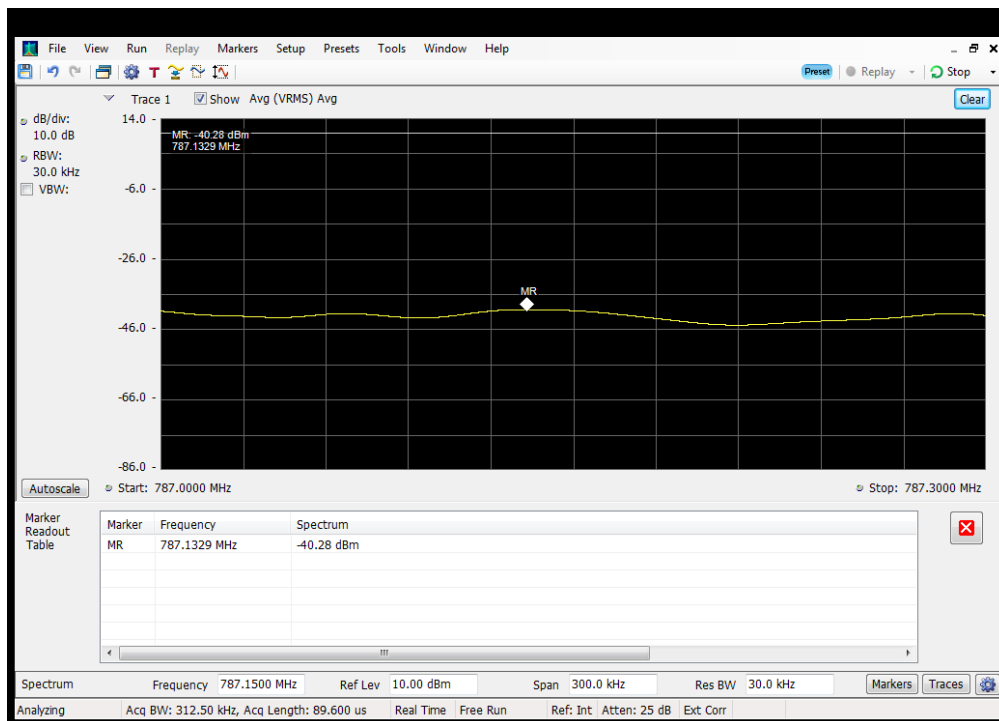

OOBE_UL_CDMA_B13_776 - 787 MHz_Lower_Server 3 to Common Donor Port 1

OOBE_UL_CDMA_B13_776 - 787 MHz_Upper_Server 2 to Dedicated Donor Port 3

OOBE_UL_CDMA_B13_776 - 787 MHz_Upper_Server 3 to Common Donor Port 1