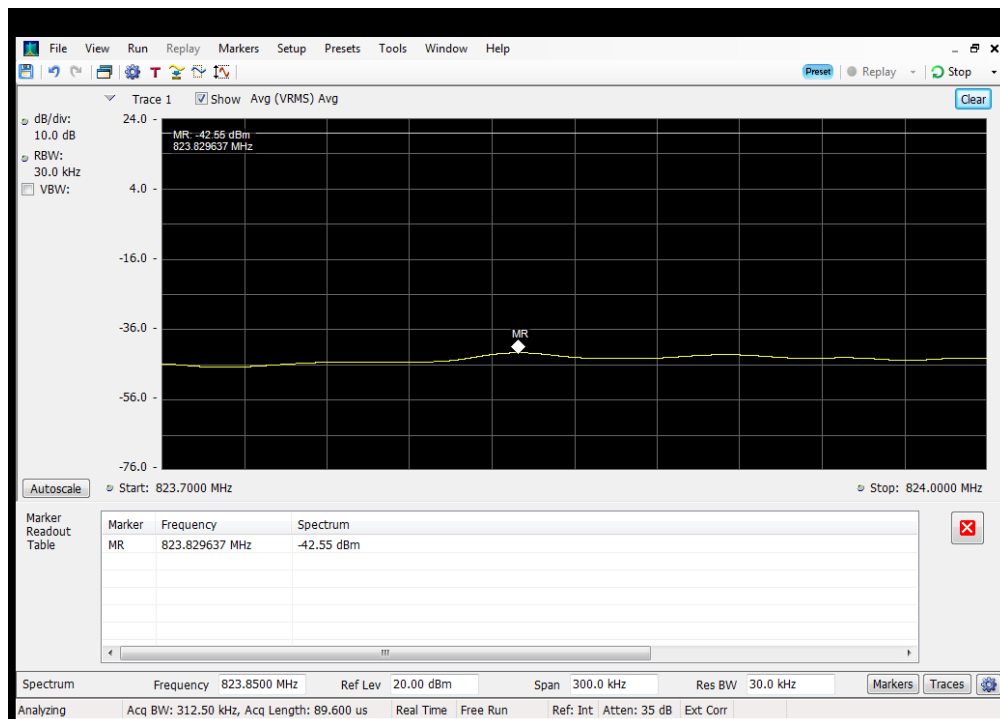

OOBE_UL_CDMA_B4_1710 - 1755 MHz_Upper_Server 3 to Dedicated Donor Port 1

OUBE_UL_CDMA_B5_824 - 849 MHz_Lower_Server 3 to Common Donor Port 1

OUBE_UL_CDMA_B5_824 - 849 MHz_Lower_Server 3 to Dedicated Donor Port 2