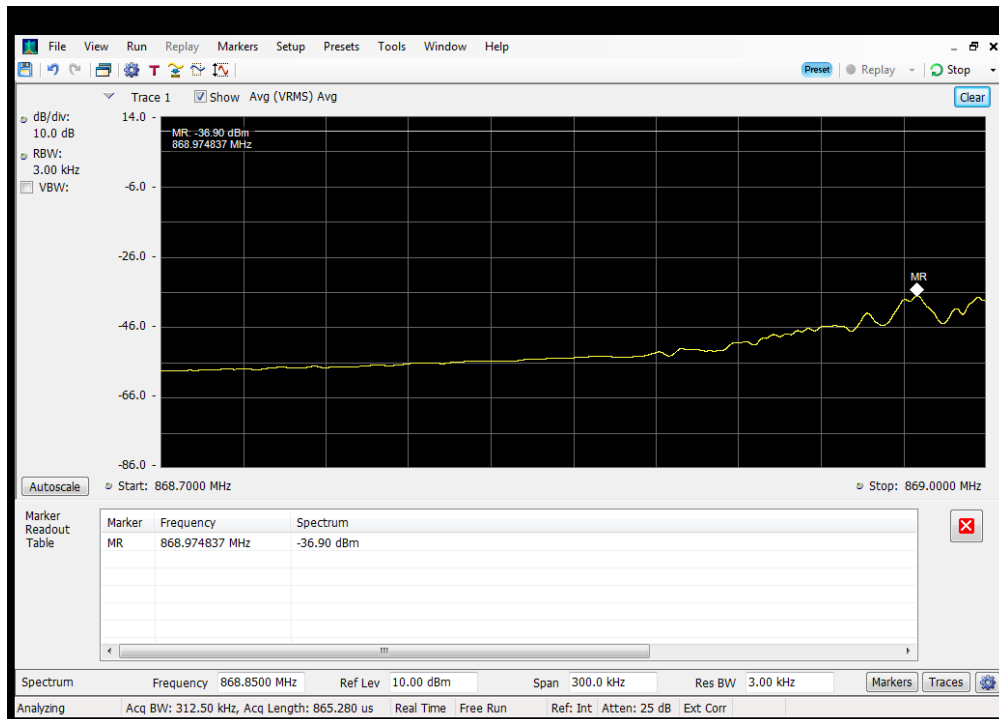

OUBE_DL_GSM_B4_1930 - 1995 MHz_Upper_Dedicated Donor Port 1 to S2

Oobe_DL_GSM_B5_869 - 894 MHz_Lower_Common Donor Port 1 to S2

Oobe_DL_GSM_B5_869 - 894 MHz_Lower_Dedicated Donor Port 2 to S3

OOBE_DL_GSM_B5_869 - 894 MHz_upper_Common Donor Port 1 to S2

OOBE_DL_GSM_B5_869 - 894 MHz_Upper_Dedicated Donor Port 2 to S3

OOBE_DL_WCDMA_B12_728 - 746 MHz_Lower_Common Donor Port 1 to S3

OOBE_DL_WCDMA_B12_728 - 746 MHz_Lower_Dedicated Donor Port 3 to S3

OOBE_DL_WCDMA_B12_728 - 746 MHz_Upper_Common Donor Port 1 to S3