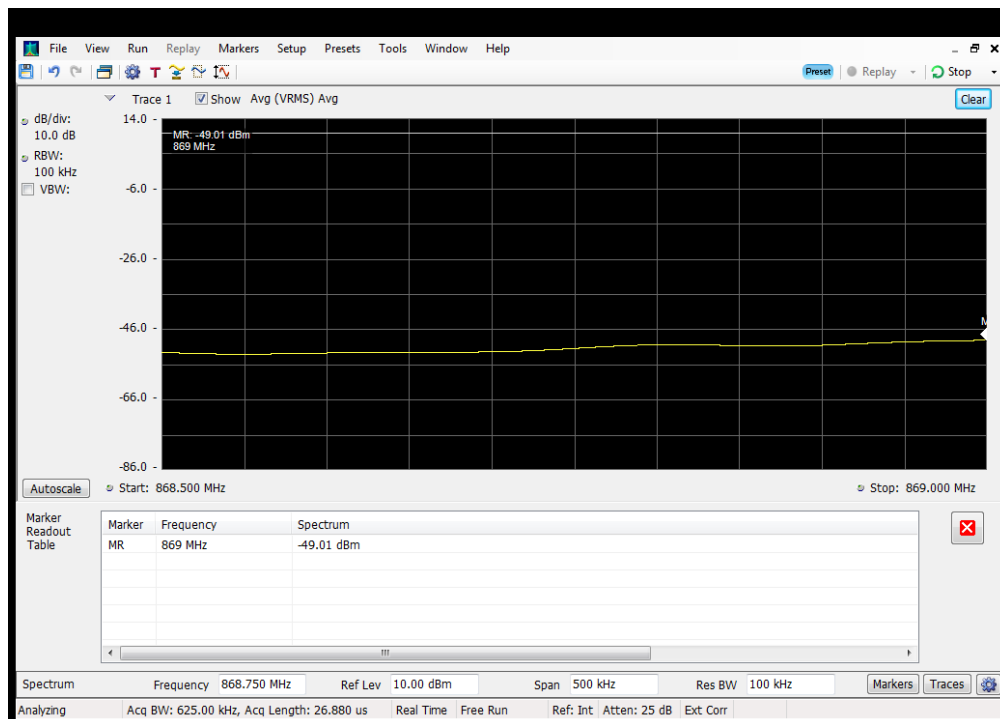

OOBE_DL_WCDMA_B4_1930 - 1995 MHz_Lower_Dedicated Donor Port 1 to S2

OOBE_DL_WCDMA_B4_1930 - 1995 MHz_Upper_Dedicated Donor Port 1 to S2

OUBE_DL_WCDMA_B5_869 - 894 MHz_Lower_Common Donor Port 1 to S2

OUBE_DL_WCDMA_B5_869 - 894 MHz_Lower_Dedicated Donor Port 2 to S3