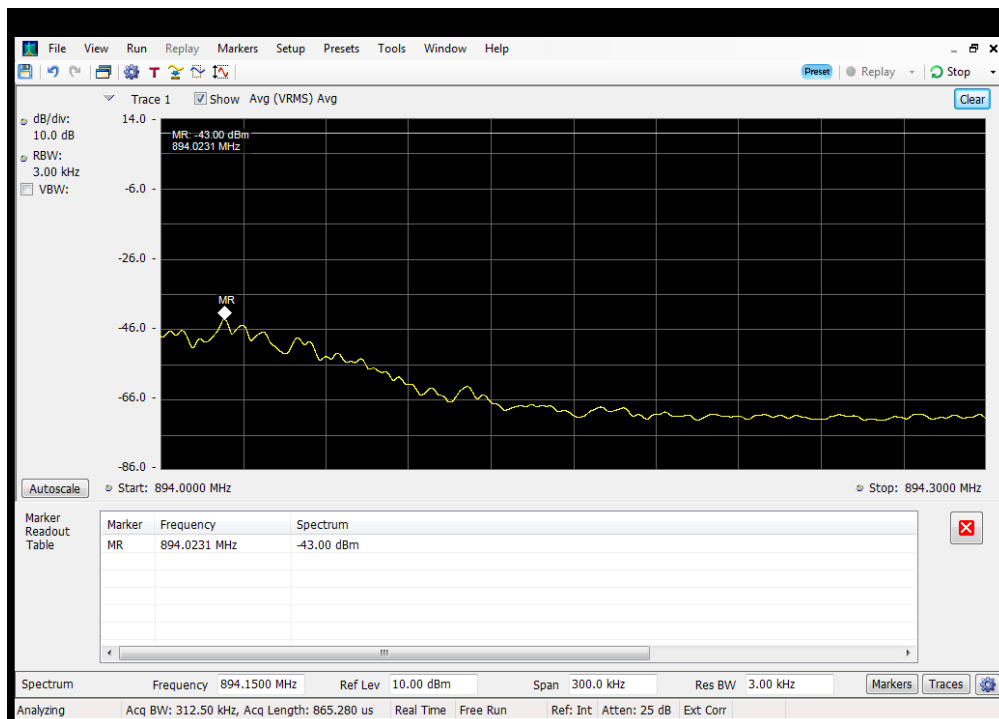

OUBE_DL_GSM_B4_1930 - 1995 MHz_Upper_Dedicated Donor Port 1 to S2

Oobe_DL_GSM_B5_869 - 894 MHz_Lower_Common Donor Port 1 to S2

Oobe_DL_GSM_B5_869 - 894 MHz_Lower_Dedicated Donor Port 2 to S3

OOBE_DL_GSM_B5_869 - 894 MHz_upper_Common Donor Port 1 to S2

OOBE_DL_GSM_B5_869 - 894 MHz_Upper_Dedicated Donor Port 2 to S3

OOBE_DL_WCDMA_B12_728 - 746 MHz_Lower_Common Donor Port 1 to S3

OOBE_DL_WCDMA_B12_728 - 746 MHz_Lower_Dedicated Donor Port 3 to S3

OOBE_DL_WCDMA_B12_728 - 746 MHz_Upper_Common Donor Port 1 to S3