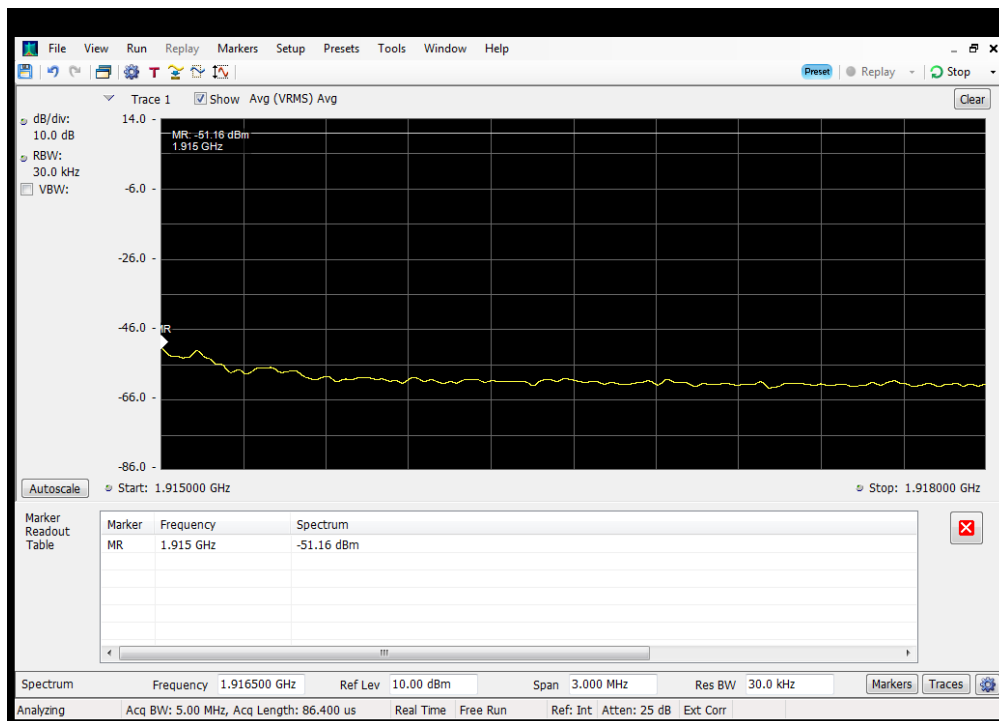

Oobe_UL_CDMA_B25_1850 - 1915 MHz_Upper_Server 4 to Dedicated Donor Port 1