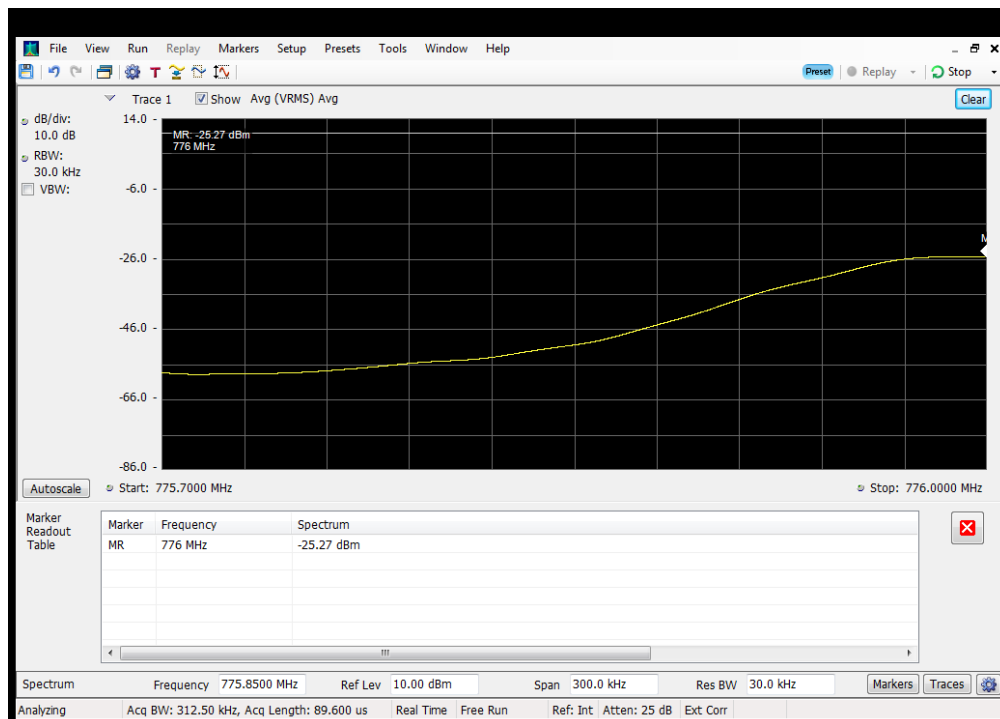

Oobe_UL_GSM_B13_776 - 787 MHz_Lower_Server 3 to Common Donor Port 1