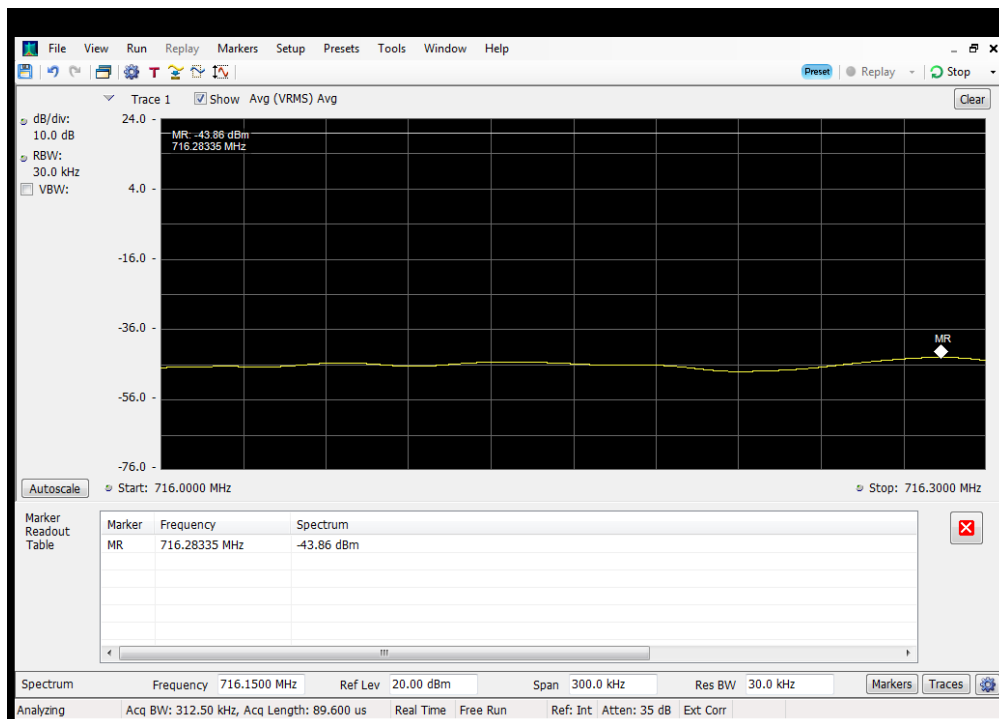

OOBE_UL_CDMA_B12_698 - 716 MHz_Upper_Server 2 to Dedicated Donor Port 3