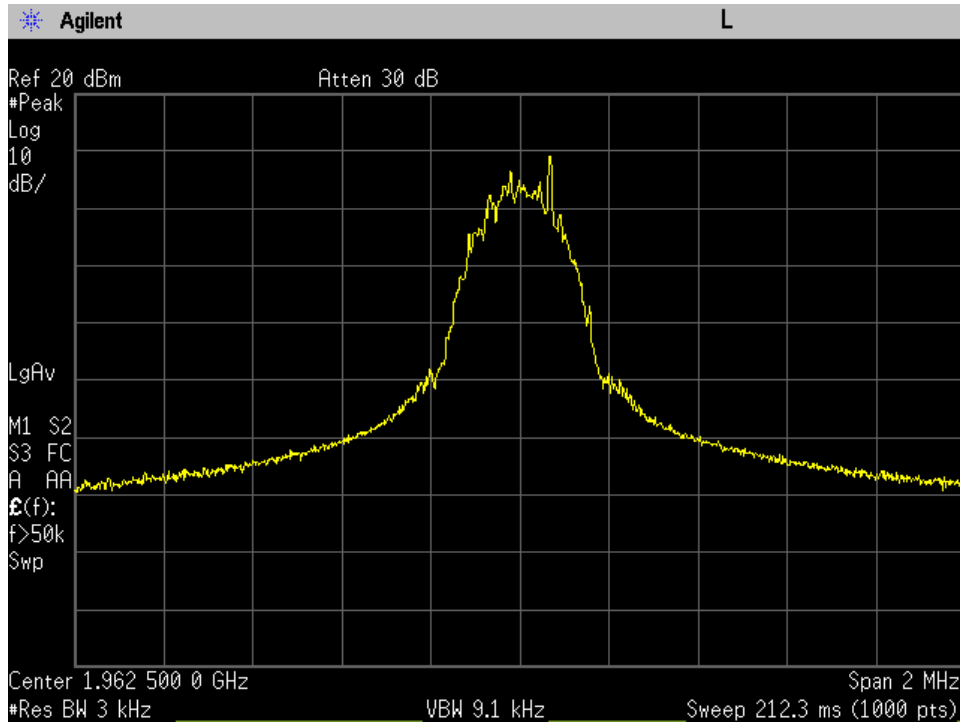

OCC BW_DL Output_GSM_B25_1962.5 MHz_Donor Port 1 to Server Port 1