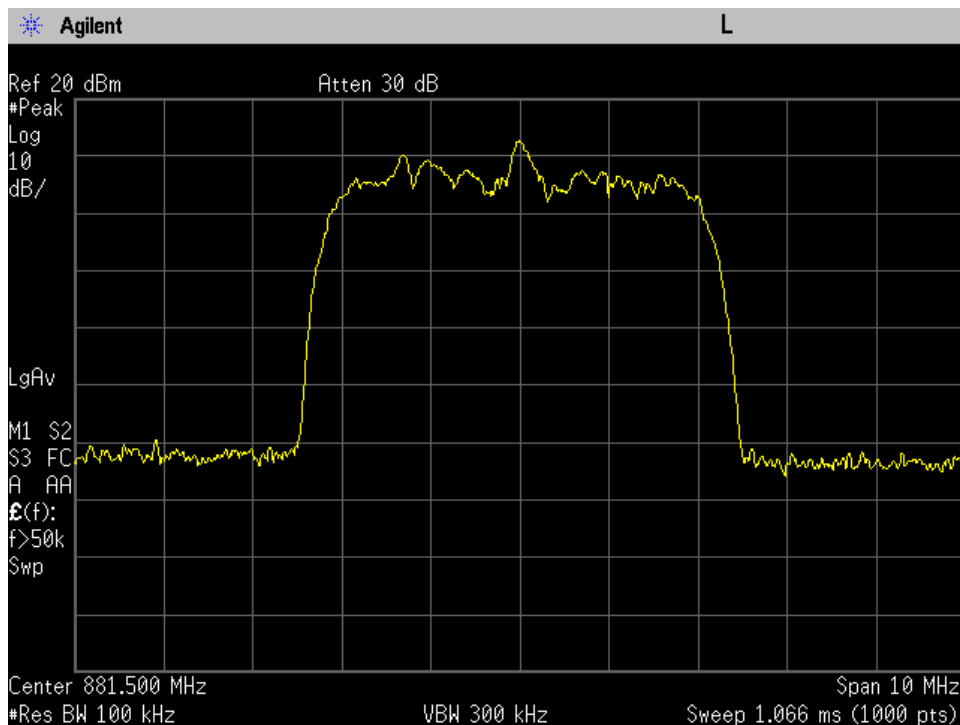

OCC BW_DL Output_WCDMA_B12_737 MHz_Donor Port 3 to Server Port 1

OCC BW_DL Output_WCDMA_B13_751.5 MHz_Donor Port 3 to Server Port 1

OCC BW_DL Output_WCDMA_B25_1962.5 MHz_Donor Port 1 to Server Port 1

OCC BW_DL Output_WCDMA_B4_2132.5 MHz_Donor Port 1 to Server Port 1

OCC BW_DL Output_WCDMA_B5_881.5 MHz_Donor Port 2 to Server Port 1

OCC BW_UL Input_CDMA_B12_707 MHz

OCC BW_UL Input_CDMA_B13_781.5 MHz

OCC BW_UL Input_CDMA_B25_1882.5 MHz

OCC BW_UL Input_CDMA_B4_1732.5 MHz