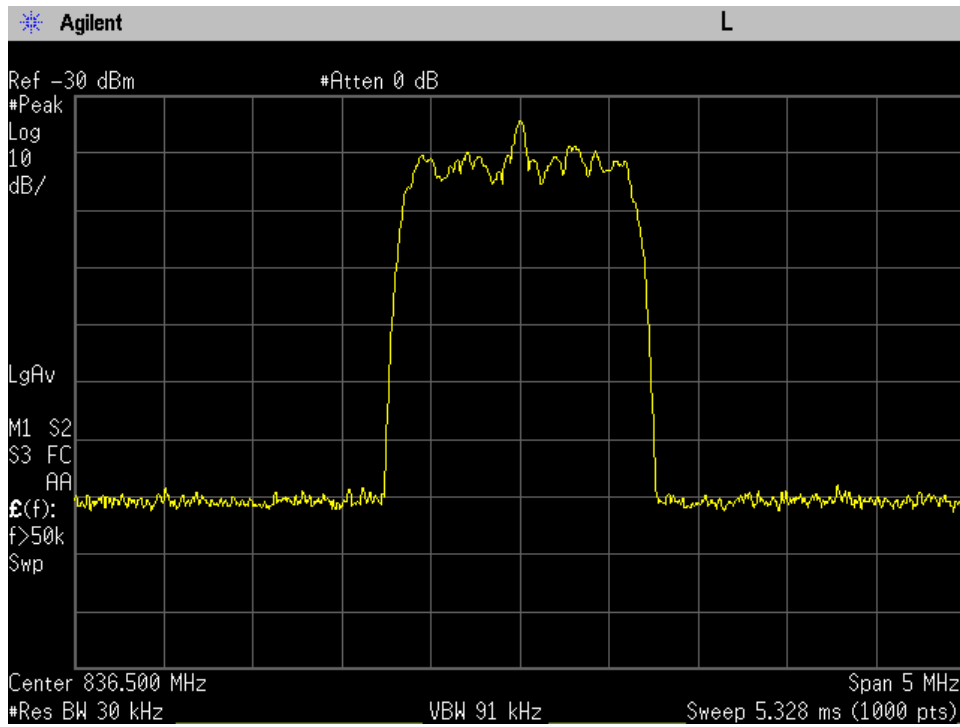

OCC BW_UL Input_CDMA_B5_836.5 MHz