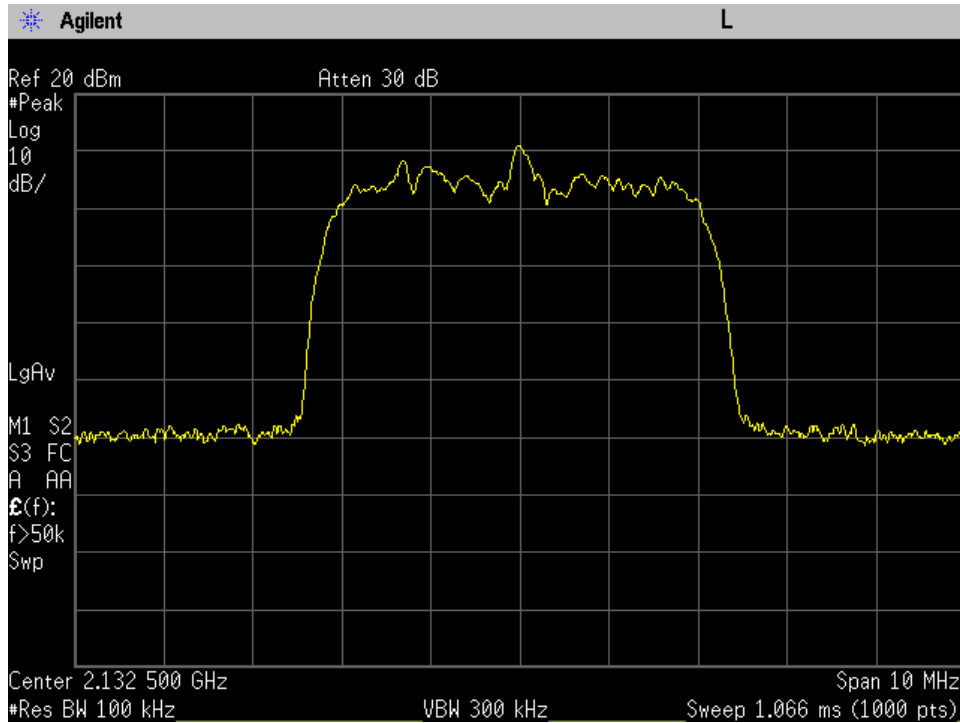

OCC BW_DL Output_WCDMA_B12_737 MHz_Donor Port 3 to Server Port 1

OCC BW_DL Output_WCDMA_B13_751.5 MHz_Donor Port 3 to Server Port 1

OCC BW_DL Output_WCDMA_B25_1962.5 MHz_Donor Port 1 to Server Port 1

OCC BW_DL Output_WCDMA_B4_2132.5 MHz_Donor Port 1 to Server Port 1