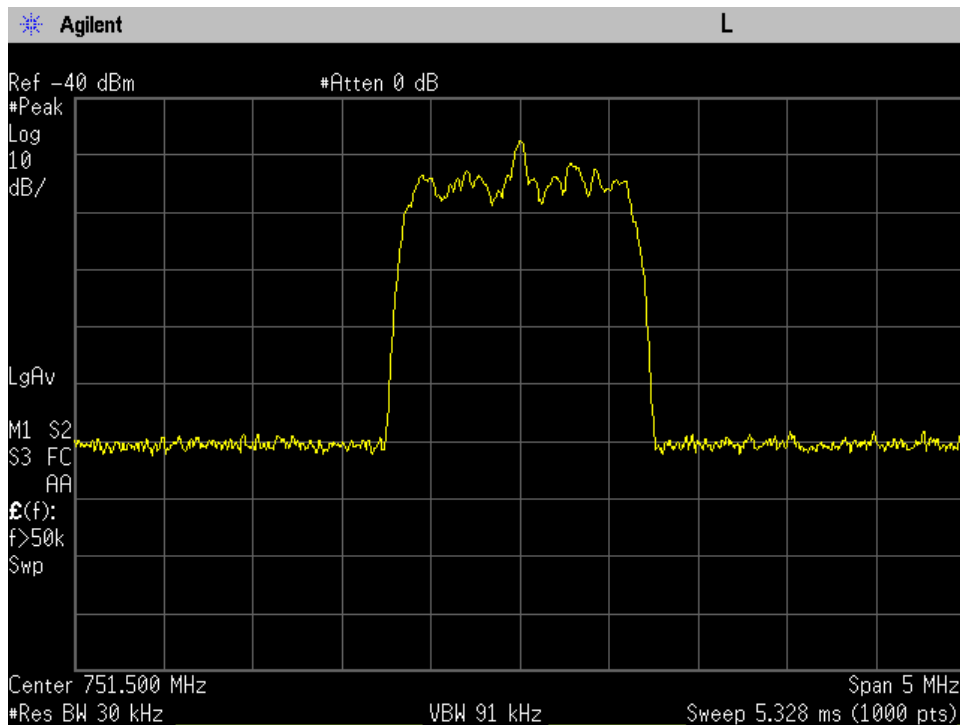

Annex H

Occupied Bandwidth

OCC BW_DL Input_CDMA_B12_737 MHz

OCC BW_DL Input_CDMA_B13_751.5 MHz

OCC BW_DL Input_CDMA_B25_1962.5 MHz

OCC BW_DL Input_CDMA_B4_2132.5 MHz

OCC BW_DL Input_CDMA_B5_881.5 MHz

OCC BW_DL Input_GSM_B12_737 MHz