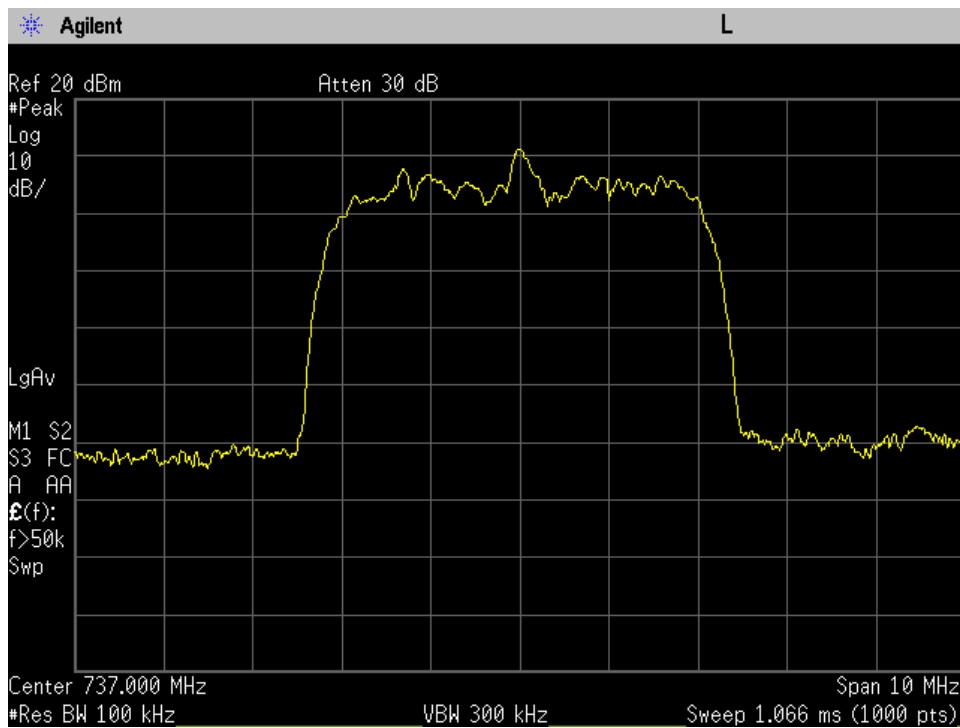

OCC BW_DL Output_WCDMA_B12_737 MHz_Donor Port 3 to Server Port 1