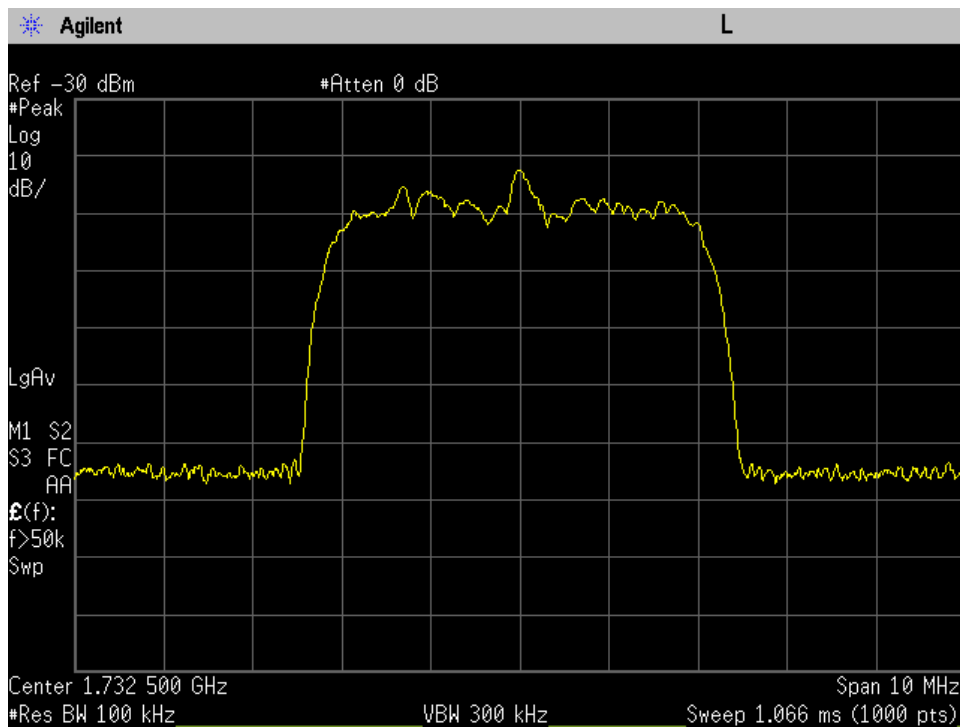

OCC BW_UL Input_WCDMA_B13_781.5 MHz

OCC BW_UL Input_WCDMA_B25_1882.5 MHz

OCC BW_UL Input_WCDMA_B4_1732.5 MHz

OCC BW_UL Input_WCDMA_B5_836.5 MHz

OCC BW_UL Output_CDMA_B12_707 MHz_Server Port 1 to Dedicated Donor Port 3