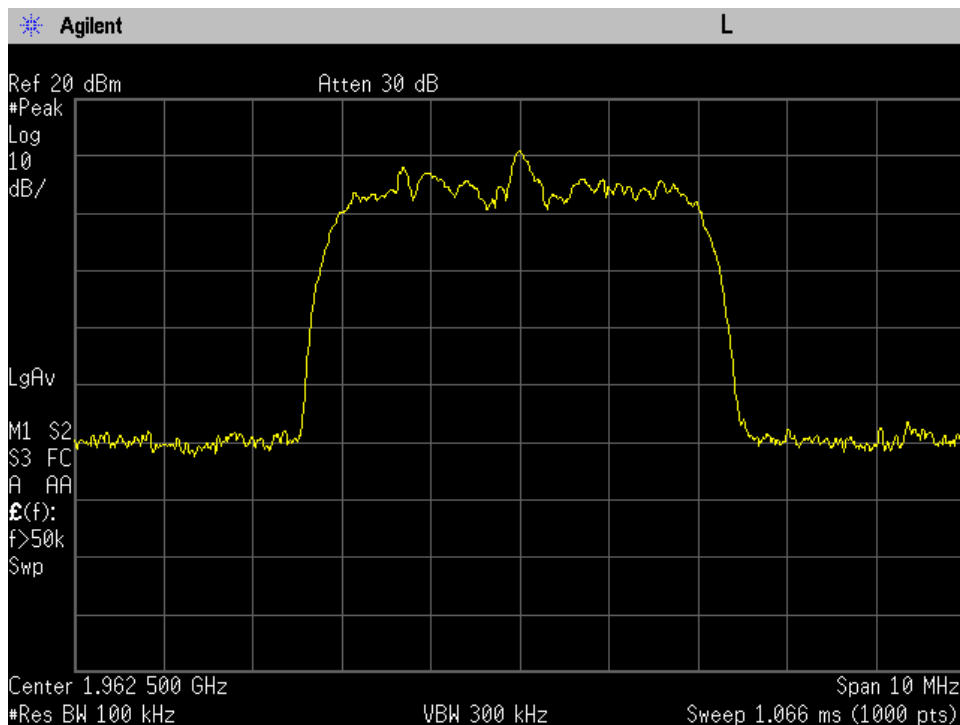

OCC BW_DL Output_WCDMA_B12_737 MHz_Donor Port 3 to Server Port 1

OCC BW_DL Output_WCDMA_B13_751.5 MHz_Donor Port 3 to Server Port 1

OCC BW_DL Output_WCDMA_B25_1962.5 MHz_Donor Port 1 to Server Port 1

OCC BW_DL Output_WCDMA_B4_2132.5 MHz_Donor Port 1 to Server Port 1

OCC BW_DL Output_WCDMA_B5_881.5 MHz_Donor Port 2 to Server Port 1

OCC BW_UL Input_CDMA_B12_707 MHz

OCC BW_UL Input_CDMA_B13_781.5 MHz

OCC BW_UL Input_CDMA_B25_1882.5 MHz

OCC BW_UL Input_CDMA_B4_1732.5 MHz