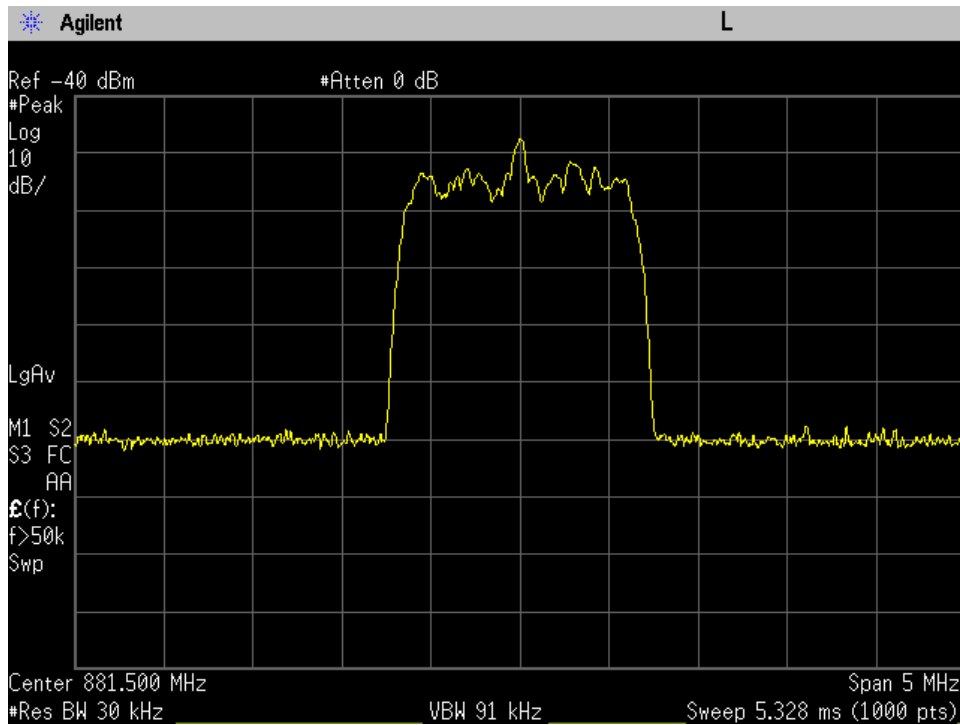

Annex H

Occupied Bandwidth

OCC BW_DL Input_CDMA_B12_737 MHz

OCC BW_DL Input_CDMA_B13_751.5 MHz

OCC BW_DL Input_CDMA_B25_1962.5 MHz

OCC BW_DL Input_CDMA_B4_2132.5 MHz

OCC BW_DL Input_CDMA_B5_881.5 MHz

OCC BW_DL Input_GSM_B12_737 MHz