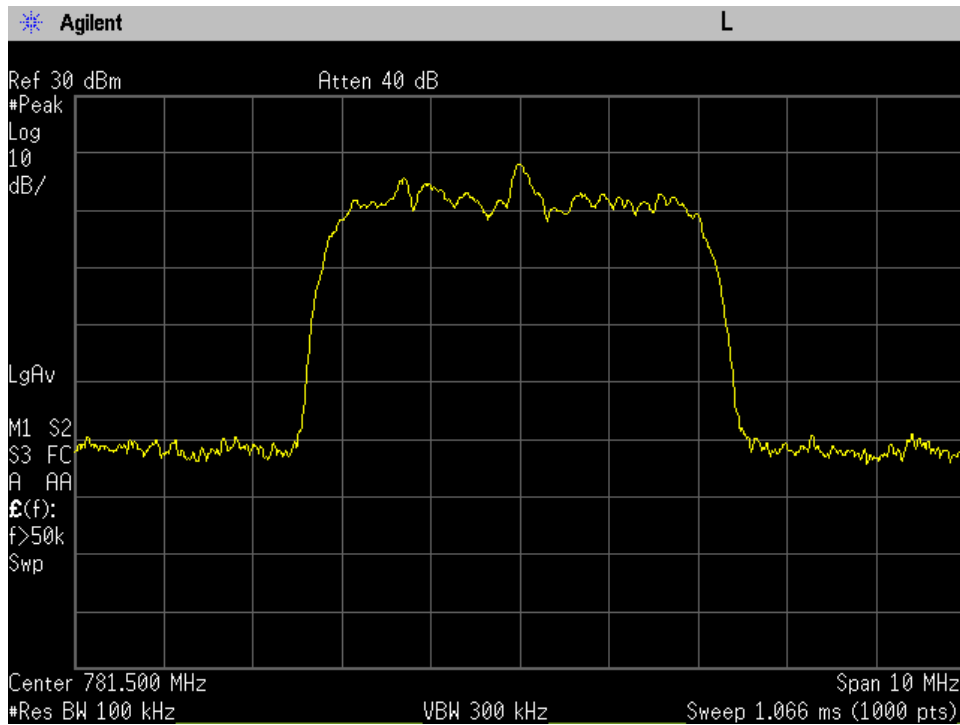

OCC BW_UL Output_WCDMA_B13_781.5 MHz_Server Port 1 to Dedicated Donor Port 3