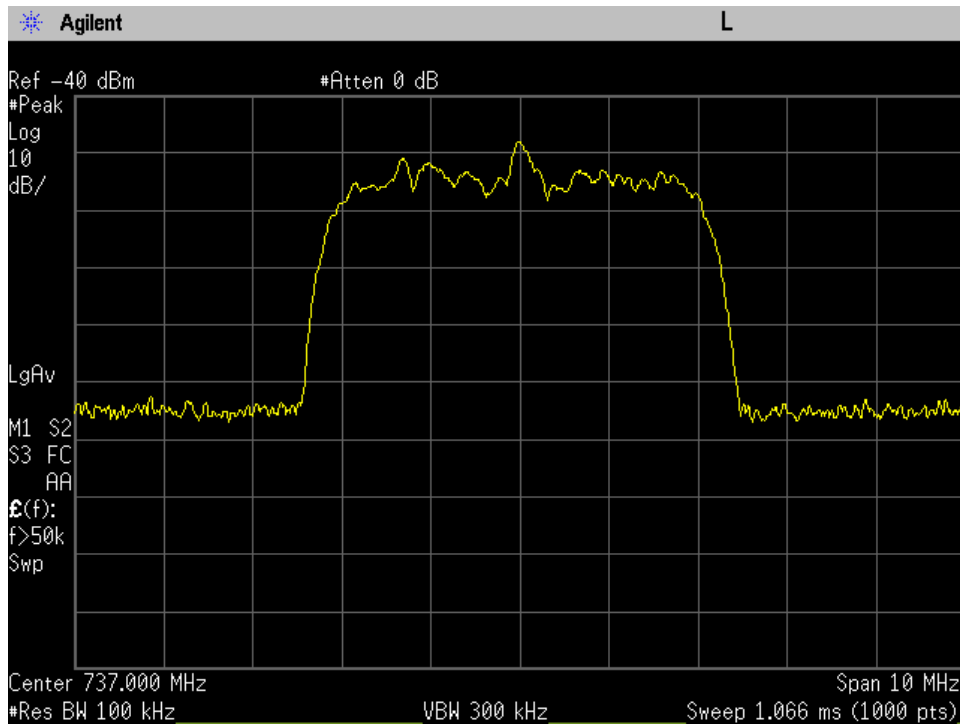

OCC BW_DL Input_GSM_B13_751.5 MHz

OCC BW_DL Input_GSM_B25_1962.5 MHz

OCC BW_DL Input_GSM_B4_2132.5 MHz

OCC BW_DL Input_GSM_B5_881.5 MHz

OCC BW_DL Input_WCDMA_B12_737 MHz

OCC BW_DL Input_WCDMA_B13_751.5 MHz

OCC BW_DL Input_WCDMA_B25_1962.5 MHz

OCC BW_DL Input_WCDMA_B4_2132.5 MHz

OCC BW_DL Input_WCDMA_B5_881.5 MHz

OCC BW_DL Output_CDMA_B12_737 MHz_Donor Port 3 to Server Port 1

OCC BW_DL Output_CDMA_B13_751.5 MHz_Donor Port 3 to Server Port 1