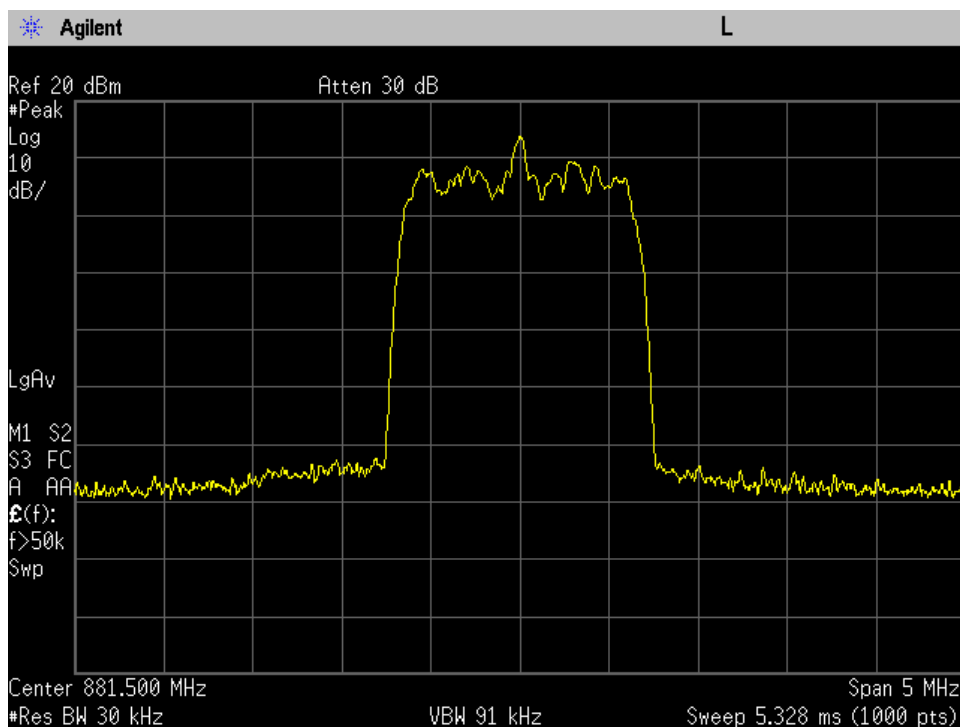

OCC BW_DL Output_CDMA_B25_1962.5 MHz_Donor Port 1 to Server Port 1

OCC BW_DL Output_CDMA_B4_2132.5 MHz_Donor Port 1 to Server Port 1

OCC BW_DL Output_CDMA_B5_881.5 MHz_Donor Port 2 to Server Port 1

OCC BW_DL Output_GSM_B12_737 MHz_Donor Port 3 to Server Port 1