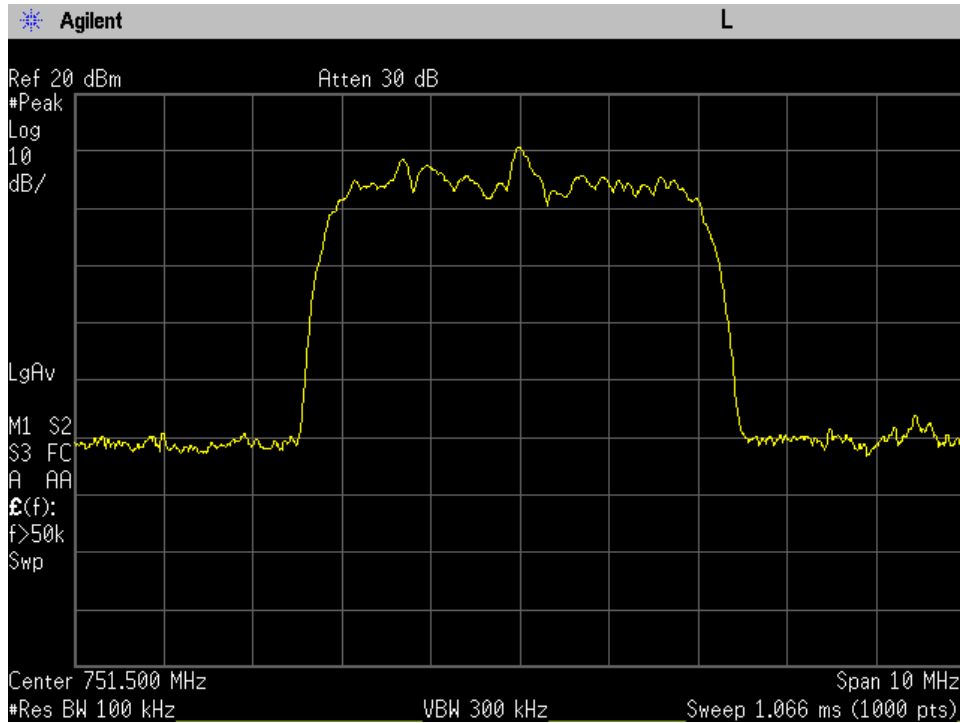

OCC BW_DL Output_WCDMA_B13_751.5 MHz_Donor Port 3 to Server Port 1