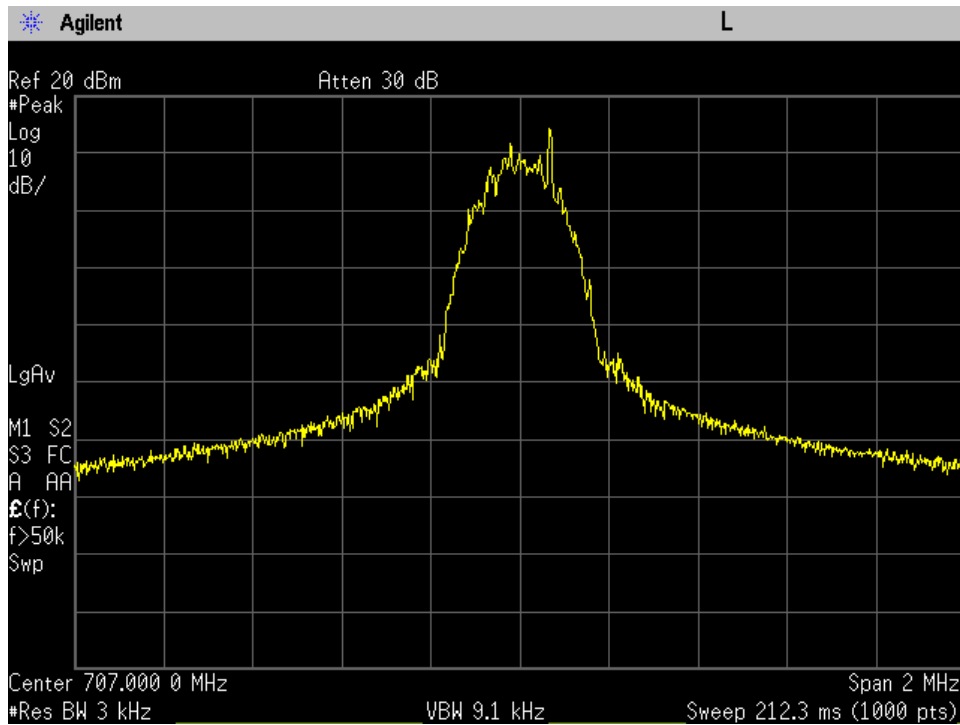

OCC BW_UL Output_GSM_B12_707 MHz_Server Port 1 to Dedicated Donor Port 3