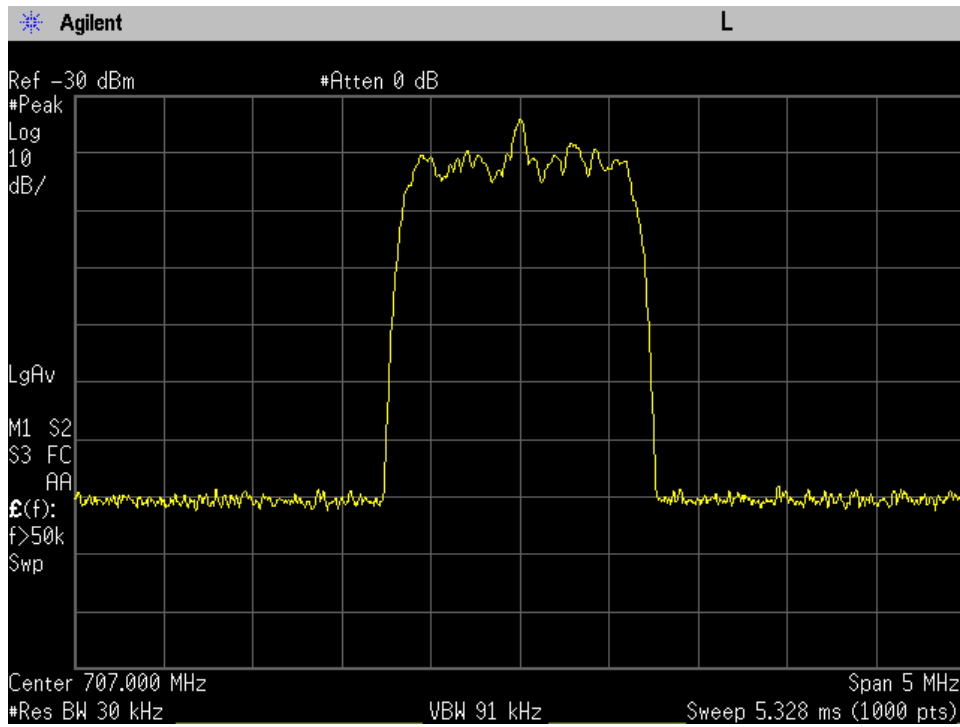

OCC BW_UL Input_CDMA_B12_707 MHz