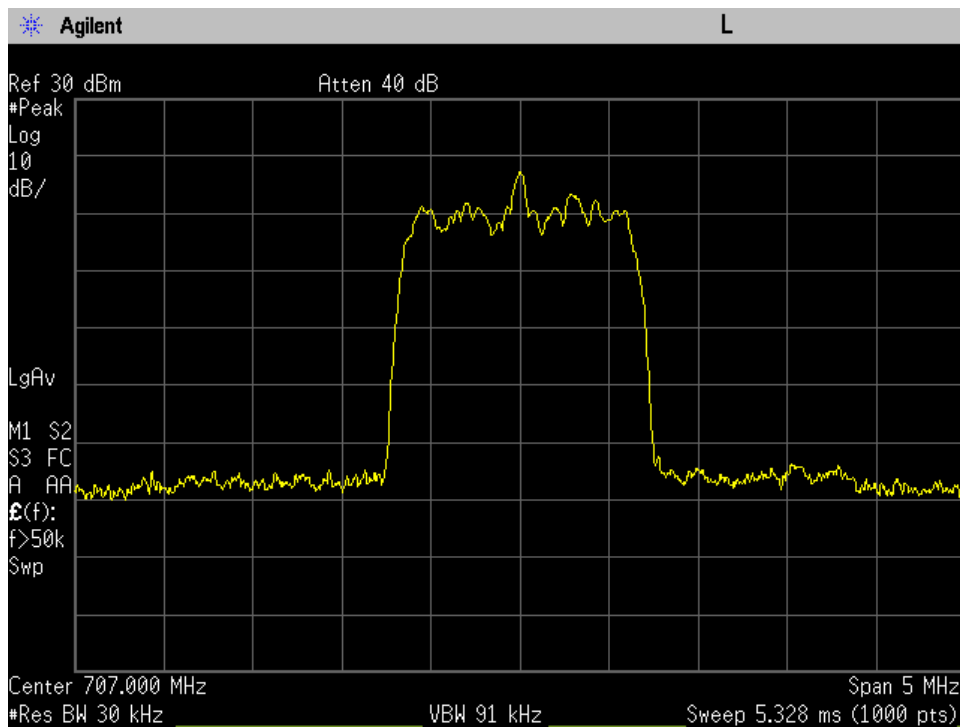

OCC BW_UL Input_WCDMA_B13_781.5 MHz

OCC BW_UL Input_WCDMA_B25_1882.5 MHz

OCC BW_UL Input_WCDMA_B4_1732.5 MHz

OCC BW_UL Input_WCDMA_B5_836.5 MHz

OCC BW_UL Output_CDMA_B12_707 MHz_Server Port 1 to Dedicated Donor Port 3