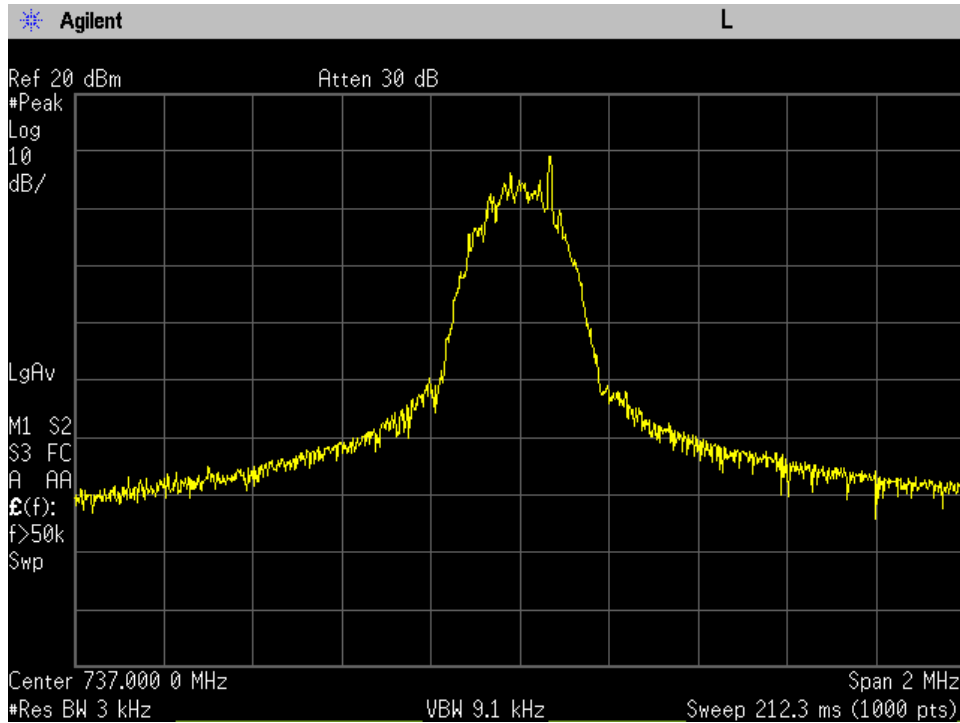

OCC BW_DL Output_CDMA_B25_1962.5 MHz_Donor Port 1 to Server Port 1

OCC BW_DL Output_CDMA_B4_2132.5 MHz_Donor Port 1 to Server Port 1

OCC BW_DL Output_CDMA_B5_881.5 MHz_Donor Port 2 to Server Port 1

OCC BW_DL Output_GSM_B12_737 MHz_Donor Port 3 to Server Port 1