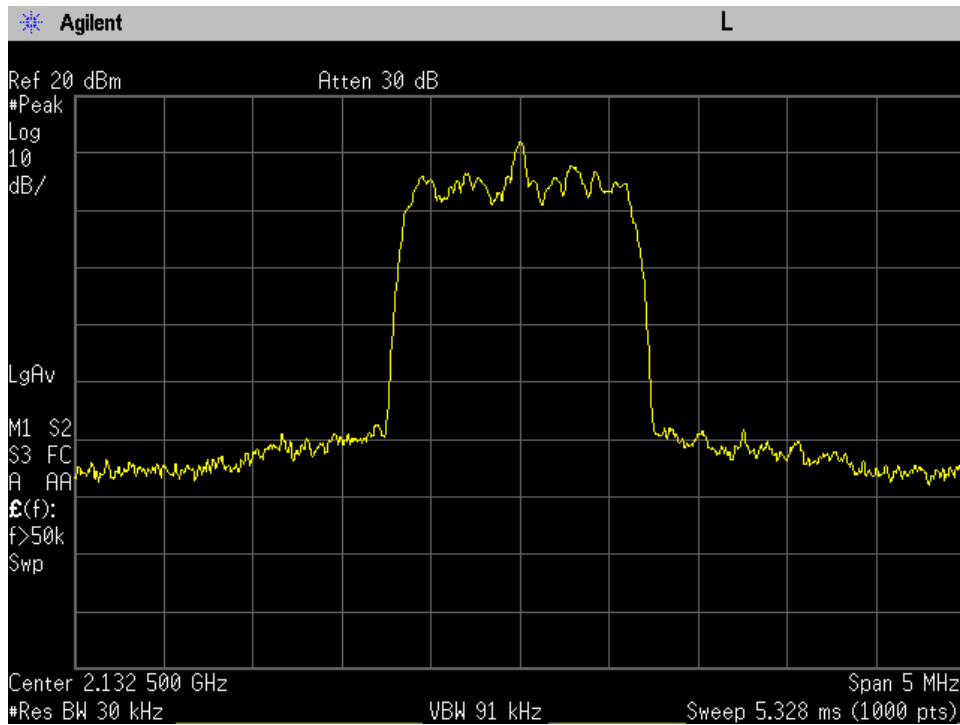

OCC BW_DL Output_CDMA_B4_2132.5 MHz_Donor Port 1 to Server Port 1