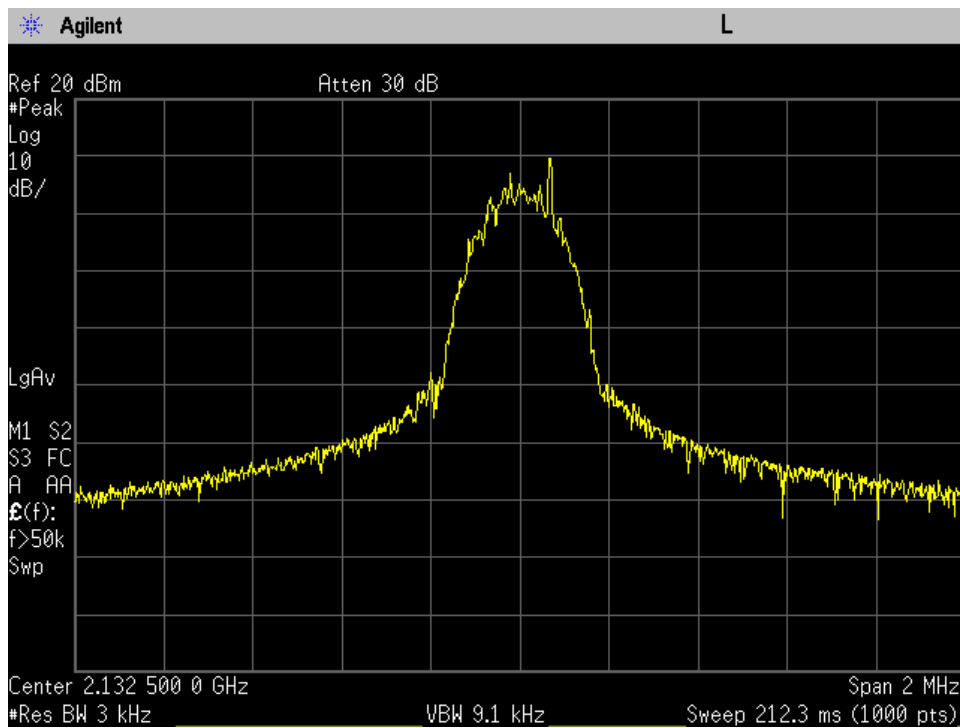

OCC BW_DL Output_GSM_B13_751.5 MHz_Donor Port 3 to Server Port 1

OCC BW_DL Output_GSM_B25_1962.5 MHz_Donor Port 1 to Server Port 1

OCC BW_DL Output_GSM_B4_2132.5 MHz_Donor Port 1 to Server Port 1

OCC BW_DL Output_GSM_B5_881.5 MHz_Donor Port 2 to Server Port 1