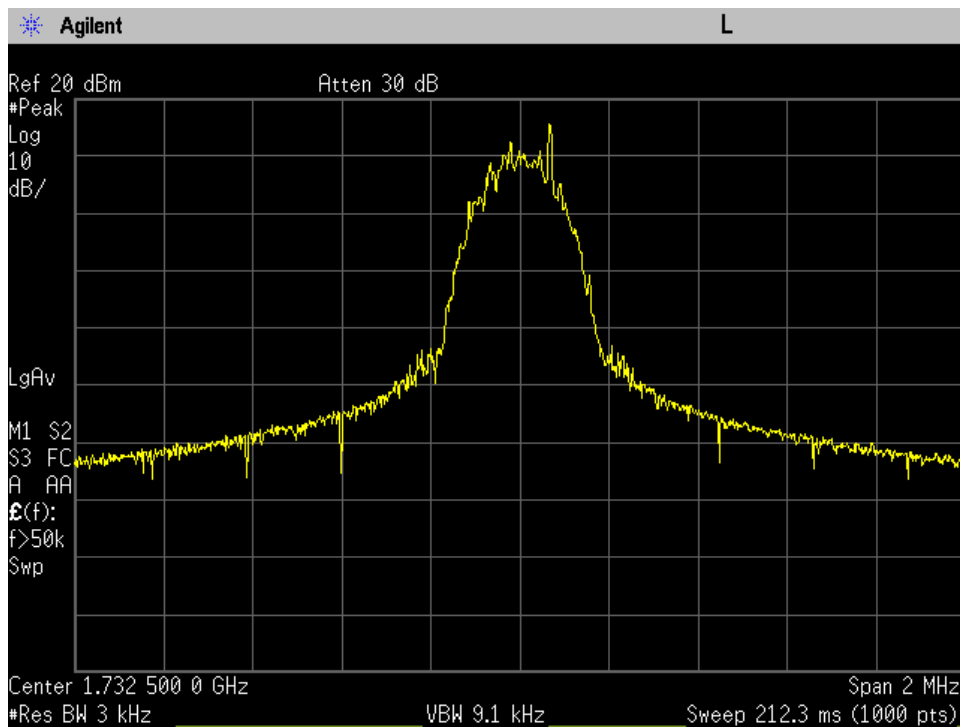

OCC BW_UL Output_GSM_B4_1732.5 MHz_Server Port 1 to Dedicated Donor Port 1