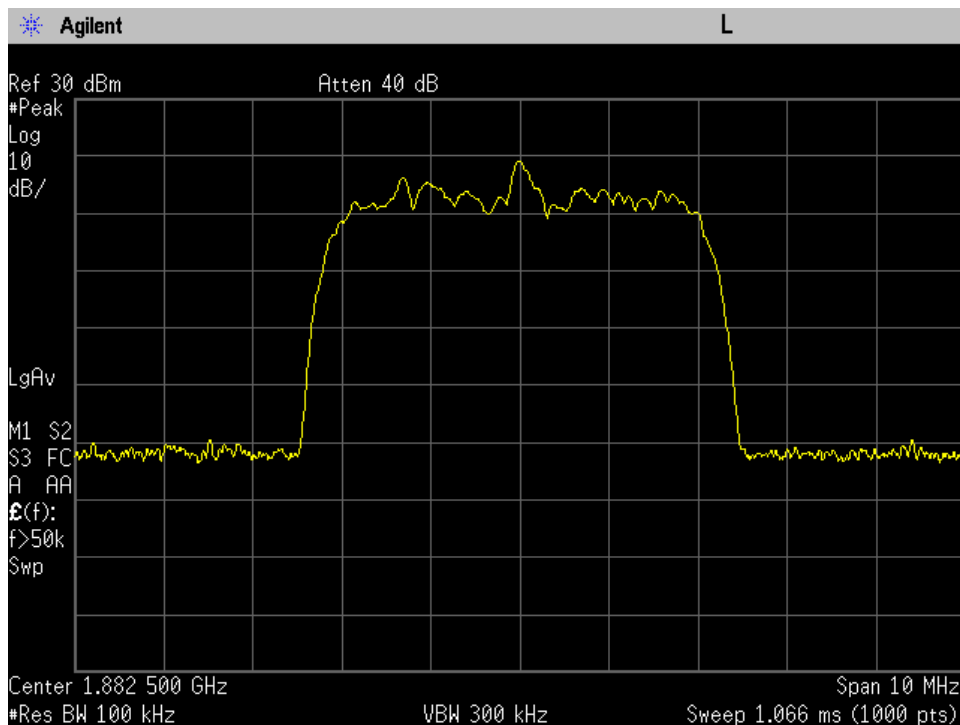

OCC BW_UL Output_WCDMA_B12_707 MHz_Server Port 1 to Dedicated Donor Port 3

OCC BW_UL Output_WCDMA_B13_781.5 MHz_Server Port 1 to Dedicated Donor Port 3

OCC BW_UL Output_WCDMA_B25_1882.5 MHz_Server Port 1 to Dedicated Donor Port 1

OCC BW_UL Output_WCDMA_B4_1732.5 MHz_Server Port 1 to Dedicated Donor Port 1

OCC BW_UL Output_WCDMA_B5_836.5 MHz_Server Port 1 to Dedicated Donor Port 2