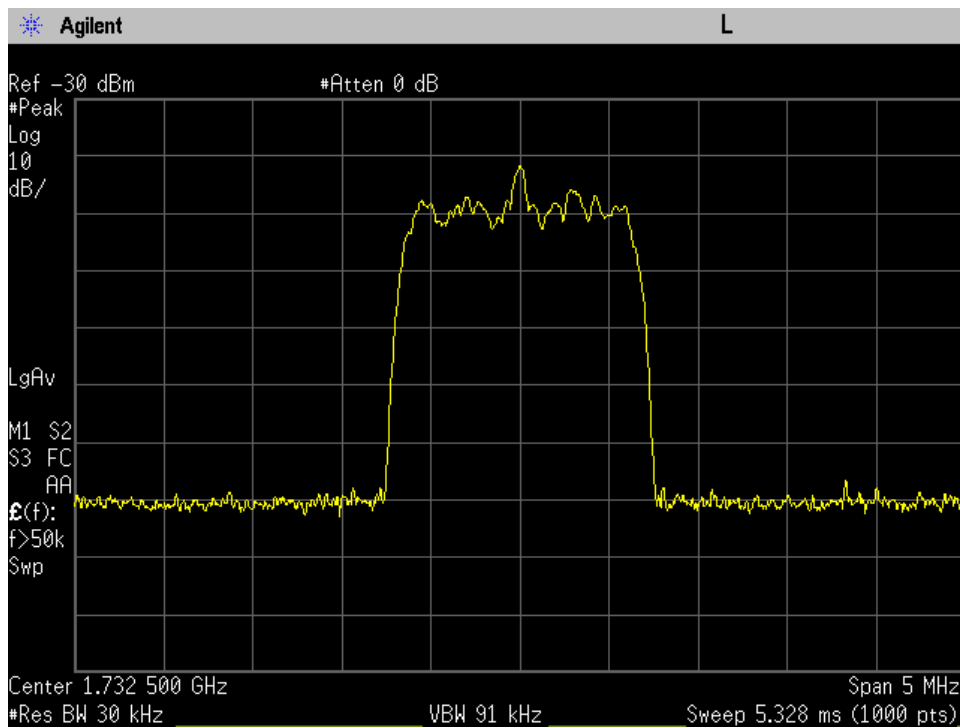

OCC BW_DL Output_WCDMA_B5_881.5 MHz_Donor Port 2 to Server Port 1

OCC BW_UL Input_CDMA_B12_707 MHz

OCC BW_UL Input_CDMA_B13_781.5 MHz

OCC BW_UL Input_CDMA_B25_1882.5 MHz

OCC BW_UL Input_CDMA_B4_1732.5 MHz