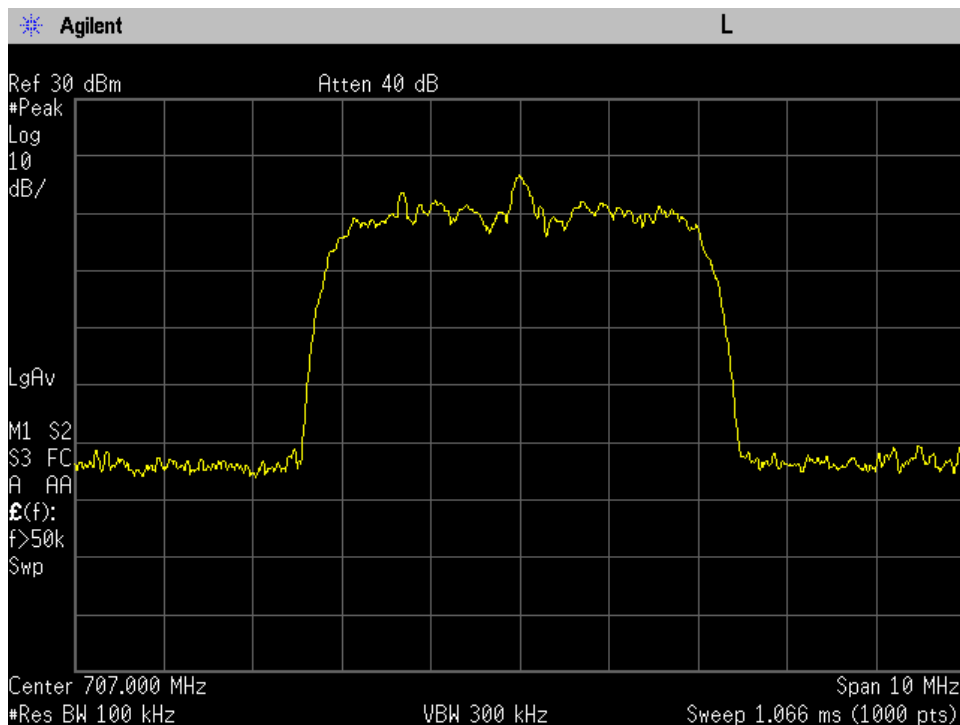

OCC BW_UL Output_WCDMA_B12_707 MHz_Server Port 1 to Dedicated Donor Port 3