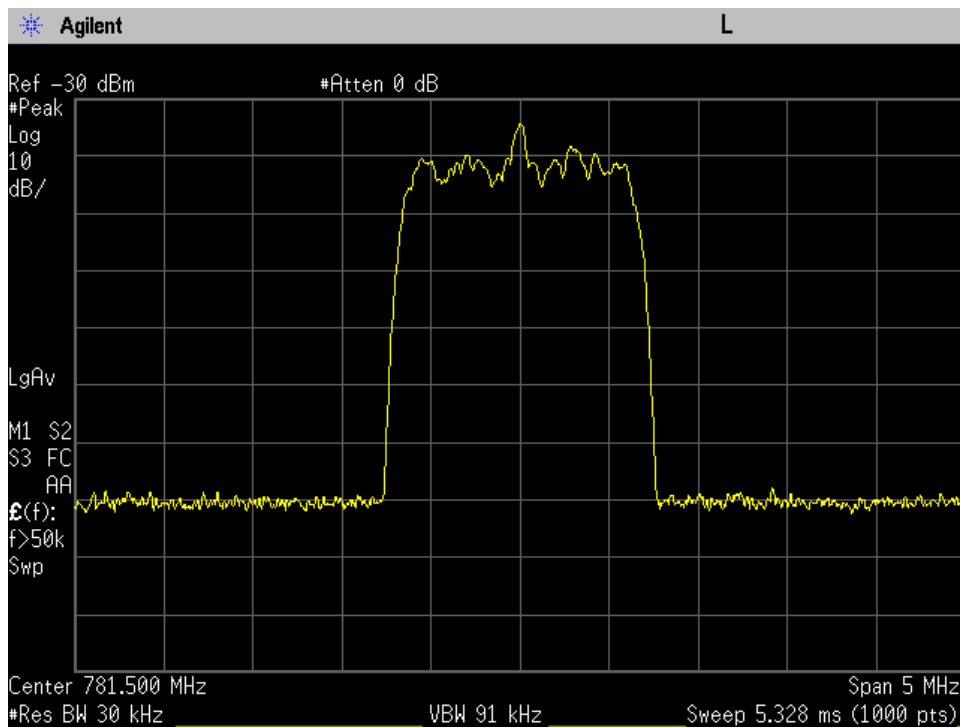

OCC BW_DL Output_WCDMA_B5_881.5 MHz_Donor Port 2 to Server Port 1

OCC BW_UL Input_CDMA_B12_707 MHz

OCC BW_UL Input_CDMA_B13_781.5 MHz

OCC BW_UL Input_CDMA_B25_1882.5 MHz

OCC BW_UL Input_CDMA_B4_1732.5 MHz