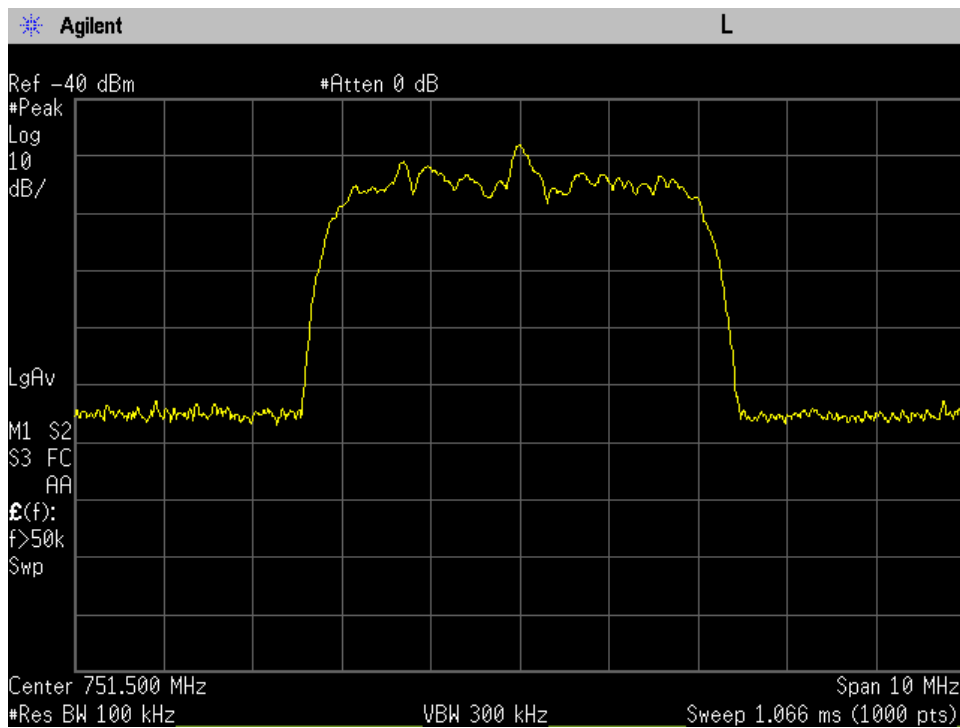

OCC BW_DL Input_GSM_B13_751.5 MHz

OCC BW_DL Input_GSM_B25_1962.5 MHz

OCC BW_DL Input_GSM_B4_2132.5 MHz

OCC BW_DL Input_GSM_B5_881.5 MHz

OCC BW_DL Input_WCDMA_B12_737 MHz

OCC BW_DL Input_WCDMA_B13_751.5 MHz

OCC BW_DL Input_WCDMA_B25_1962.5 MHz

OCC BW_DL Input_WCDMA_B4_2132.5 MHz

OCC BW_DL Input_WCDMA_B5_881.5 MHz

OCC BW_DL Output_CDMA_B12_737 MHz_Donor Port 3 to Server Port 1

OCC BW_DL Output_CDMA_B13_751.5 MHz_Donor Port 3 to Server Port 1