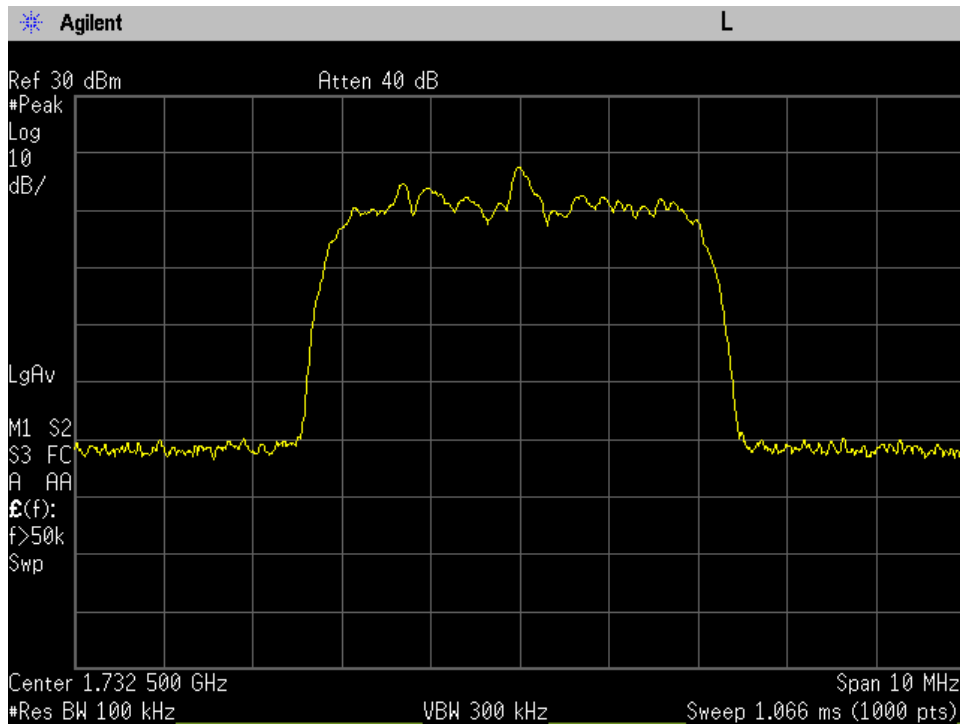

OCC BW_UL Output_WCDMA_B12_707 MHz_Server Port 1 to Dedicated Donor Port 3

OCC BW_UL Output_WCDMA_B13_781.5 MHz_Server Port 1 to Dedicated Donor Port 3

OCC BW_UL Output_WCDMA_B25_1882.5 MHz_Server Port 1 to Dedicated Donor Port 1

OCC BW_UL Output_WCDMA_B4_1732.5 MHz_Server Port 1 to Dedicated Donor Port 1

OCC BW_UL Output_WCDMA_B5_836.5 MHz_Server Port 1 to Dedicated Donor Port 2