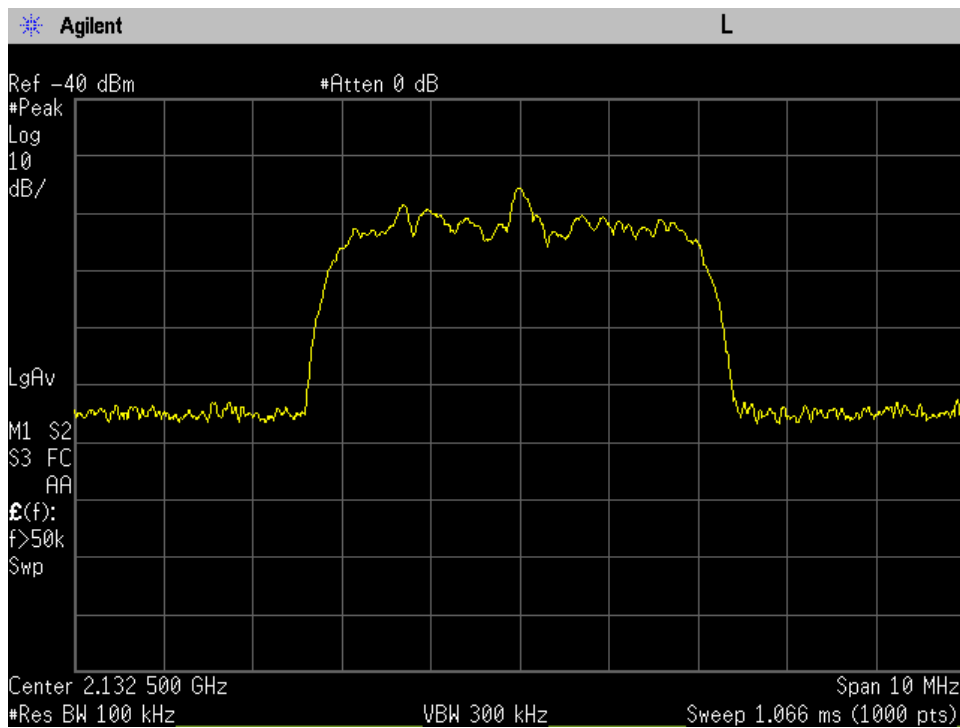

OCC BW_DL Input_GSM_B13_751.5 MHz

OCC BW_DL Input_GSM_B25_1962.5 MHz

OCC BW_DL Input_GSM_B4_2132.5 MHz

OCC BW_DL Input_GSM_B5_881.5 MHz

OCC BW_DL Input_WCDMA_B12_737 MHz

OCC BW_DL Input_WCDMA_B13_751.5 MHz

OCC BW_DL Input_WCDMA_B25_1962.5 MHz

OCC BW_DL Input_WCDMA_B4_2132.5 MHz

OCC BW_DL Input_WCDMA_B5_881.5 MHz

OCC BW_DL Output_CDMA_B12_737 MHz_Donor Port 3 to Server Port 1

OCC BW_DL Output_CDMA_B13_751.5 MHz_Donor Port 3 to Server Port 1