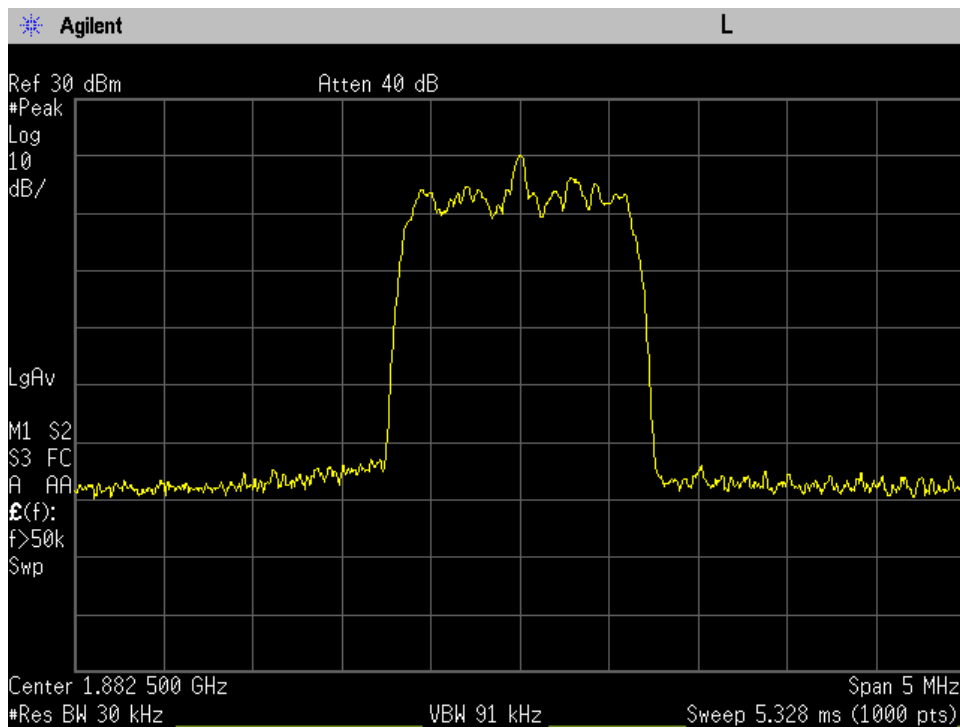

OCC BW_UL Output_CDMA_B25_1882.5 MHz_Server Port 1 to Dedicated Donor Port 1