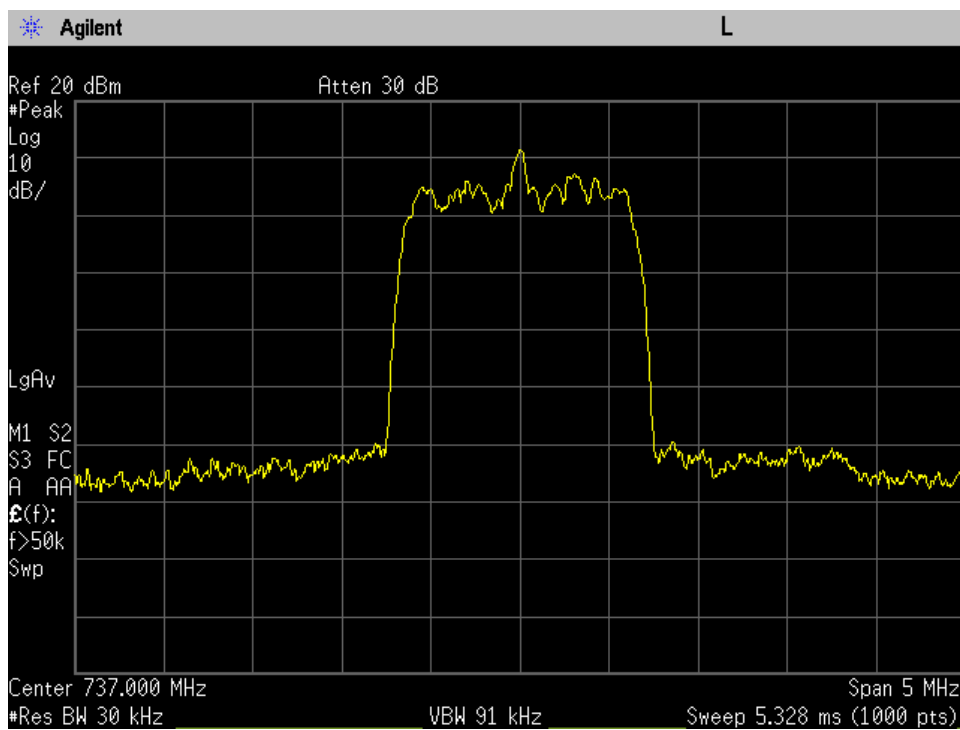

OCC BW_DL Input_WCDMA_B25_1962.5 MHz

OCC BW_DL Input_WCDMA_B4_2132.5 MHz

OCC BW_DL Input_WCDMA_B5_881.5 MHz

OCC BW_DL Output_CDMA_B12_737 MHz_Donor Port 3 to Server Port 1

OCC BW_DL Output_CDMA_B13_751.5 MHz_Donor Port 3 to Server Port 1

OCC BW_DL Output_CDMA_B25_1962.5 MHz_Donor Port 1 to Server Port 1

OCC BW_DL Output_CDMA_B4_2132.5 MHz_Donor Port 1 to Server Port 1

OCC BW_DL Output_CDMA_B5_881.5 MHz_Donor Port 2 to Server Port 1

OCC BW_DL Output_GSM_B12_737 MHz_Donor Port 3 to Server Port 1