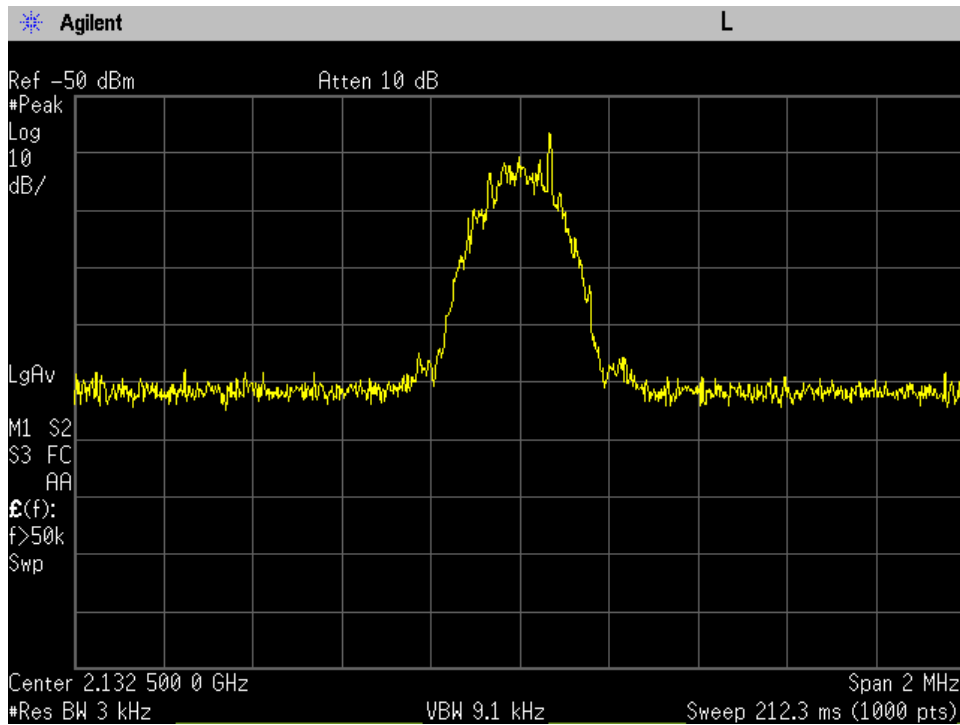

OCC BW_DL Input_GSM_B13_751.5 MHz

OCC BW_DL Input_GSM_B25_1962.5 MHz

OCC BW_DL Input_GSM_B4_2132.5 MHz

OCC BW_DL Input_GSM_B5_881.5 MHz

OCC BW_DL Input_WCDMA_B12_737 MHz

OCC BW_DL Input_WCDMA_B13_751.5 MHz

OCC BW_DL Input_WCDMA_B25_1962.5 MHz

OCC BW_DL Input_WCDMA_B4_2132.5 MHz

OCC BW_DL Input_WCDMA_B5_881.5 MHz

OCC BW_DL Output_CDMA_B12_737 MHz_Donor Port 3 to Server Port 1

OCC BW_DL Output_CDMA_B13_751.5 MHz_Donor Port 3 to Server Port 1