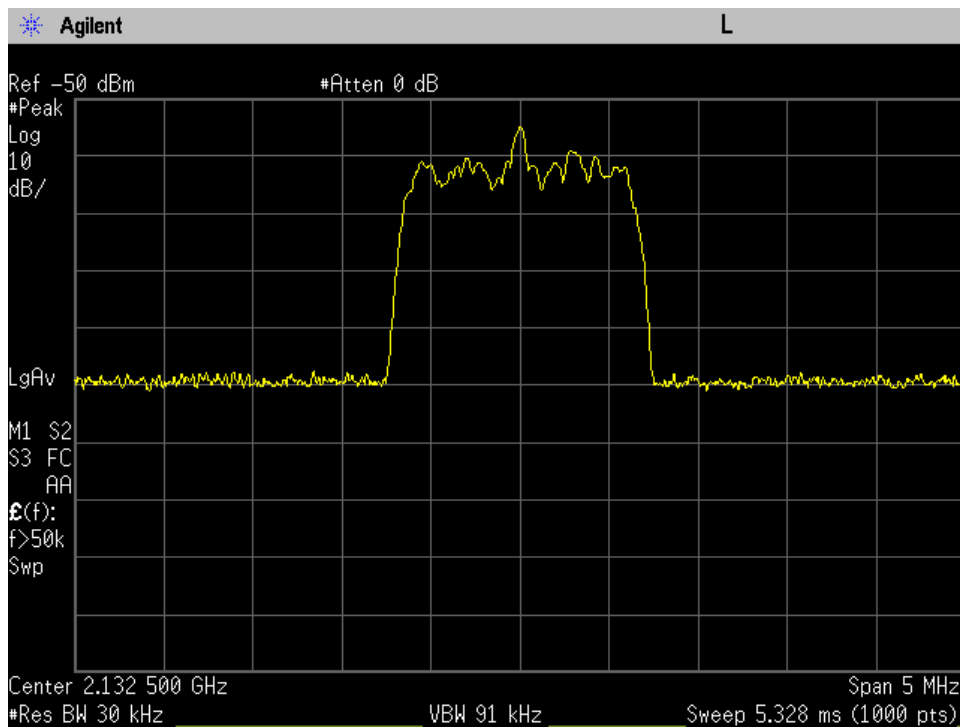

Annex H

Occupied Bandwidth

OCC BW_DL Input_CDMA_B12_737 MHz

OCC BW_DL Input_CDMA_B13_751.5 MHz

OCC BW_DL Input_CDMA_B25_1962.5 MHz

OCC BW_DL Input_CDMA_B4_2132.5 MHz

OCC BW_DL Input_CDMA_B5_881.5 MHz

OCC BW_DL Input_GSM_B12_737 MHz