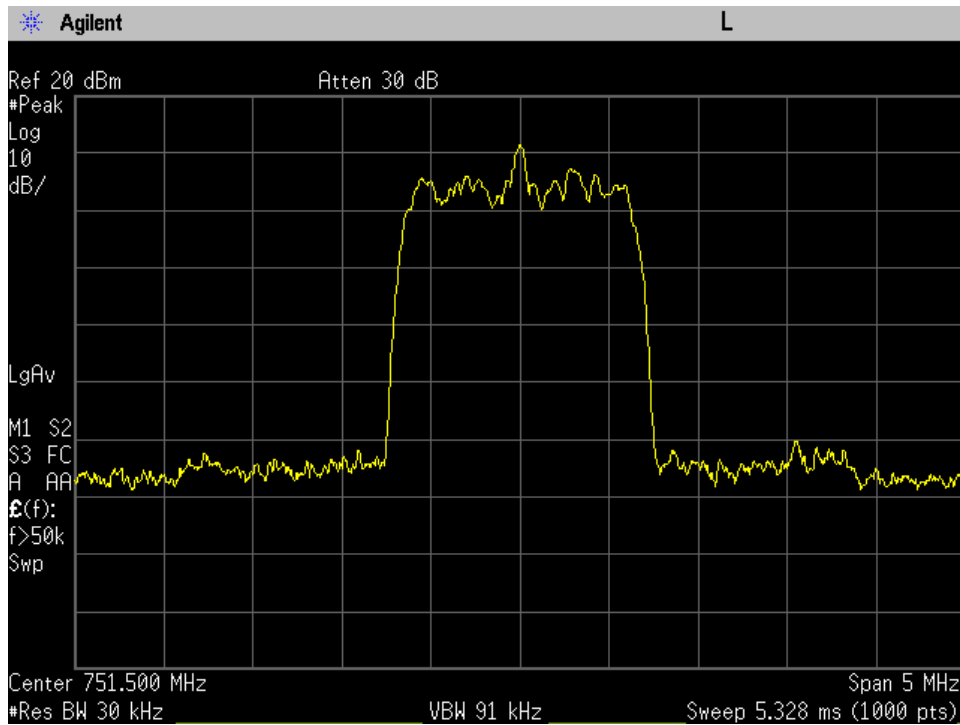

OCC BW_DL Input_WCDMA_B25_1962.5 MHz

OCC BW_DL Input_WCDMA_B4_2132.5 MHz

OCC BW_DL Input_WCDMA_B5_881.5 MHz

OCC BW_DL Output_CDMA_B12_737 MHz_Donor Port 3 to Server Port 1

OCC BW_DL Output_CDMA_B13_751.5 MHz_Donor Port 3 to Server Port 1