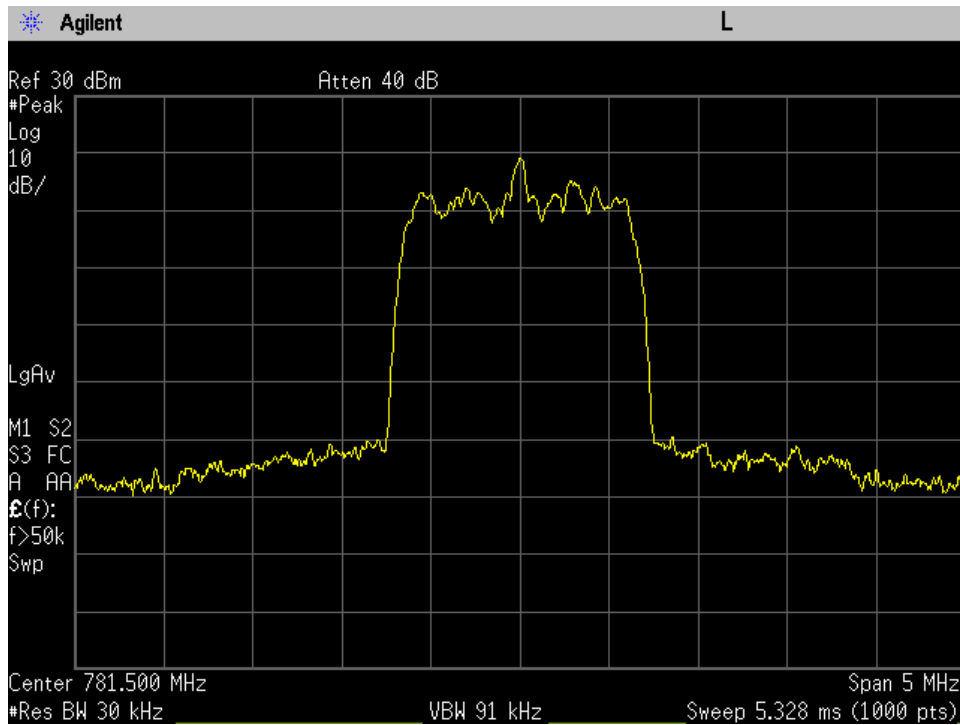

OCC BW_UL Output_CDMA_B13_781.5 MHz_Server Port 1 to Dedicated Donor Port 3