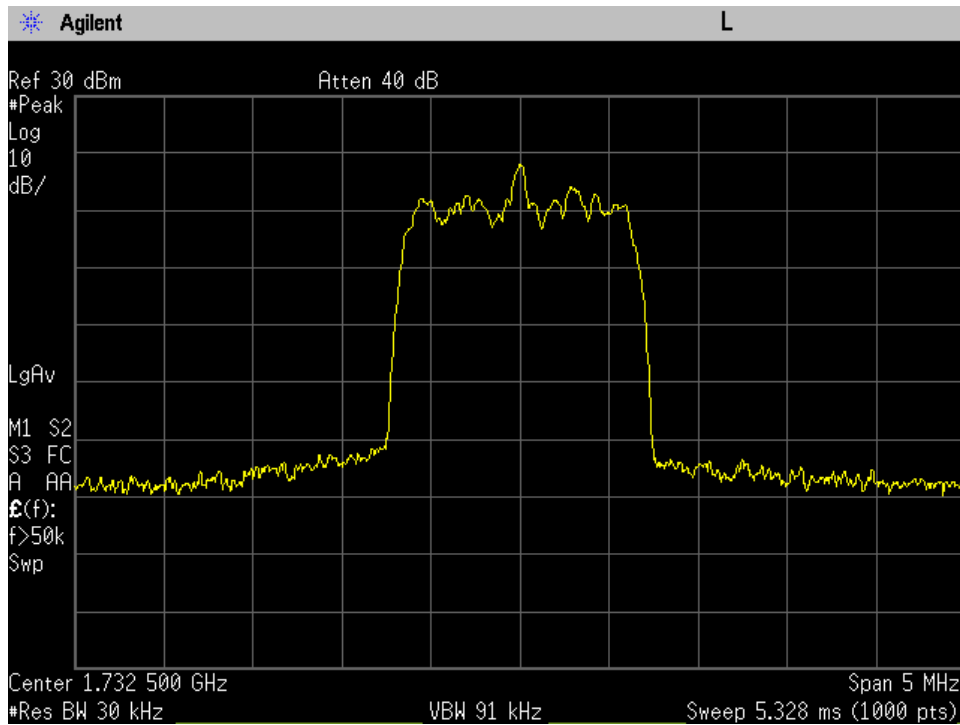

OCC BW_UL Output_CDMA_B13_781.5 MHz_Server Port 1 to Dedicated Donor Port 3

OCC BW_UL Output_CDMA_B25_1882.5 MHz_Server Port 1 to Dedicated Donor Port 1

OCC BW_UL Output_CDMA_B4_1732.5 MHz_Server Port 1 to Dedicated Donor Port 1