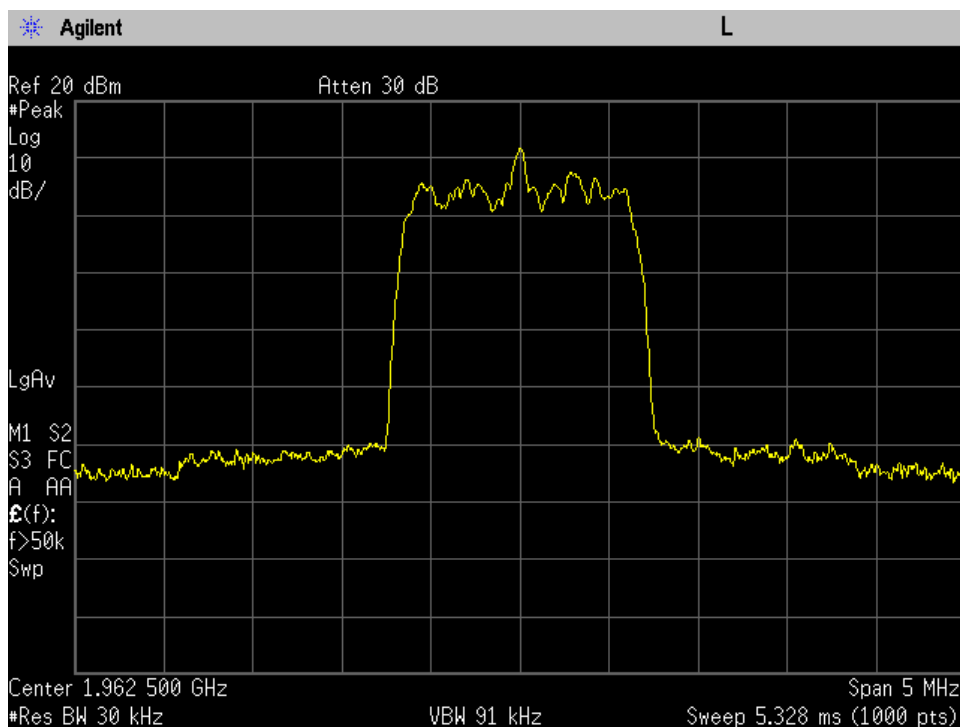

OCC BW_DL Output_CDMA_B25_1962.5 MHz_Donor Port 1 to Server Port 1