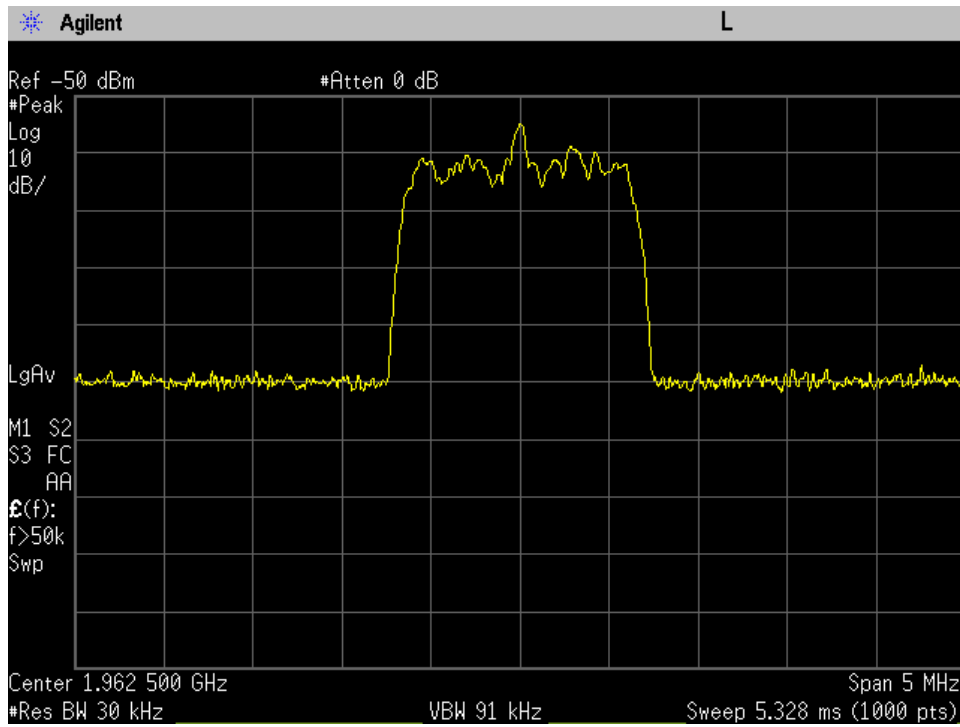

Annex H

Occupied Bandwidth

OCC BW_DL Input_CDMA_B12_737 MHz

OCC BW_DL Input_CDMA_B13_751.5 MHz

OCC BW_DL Input_CDMA_B25_1962.5 MHz

OCC BW_DL Input_CDMA_B4_2132.5 MHz

OCC BW_DL Input_CDMA_B5_881.5 MHz

OCC BW_DL Input_GSM_B12_737 MHz