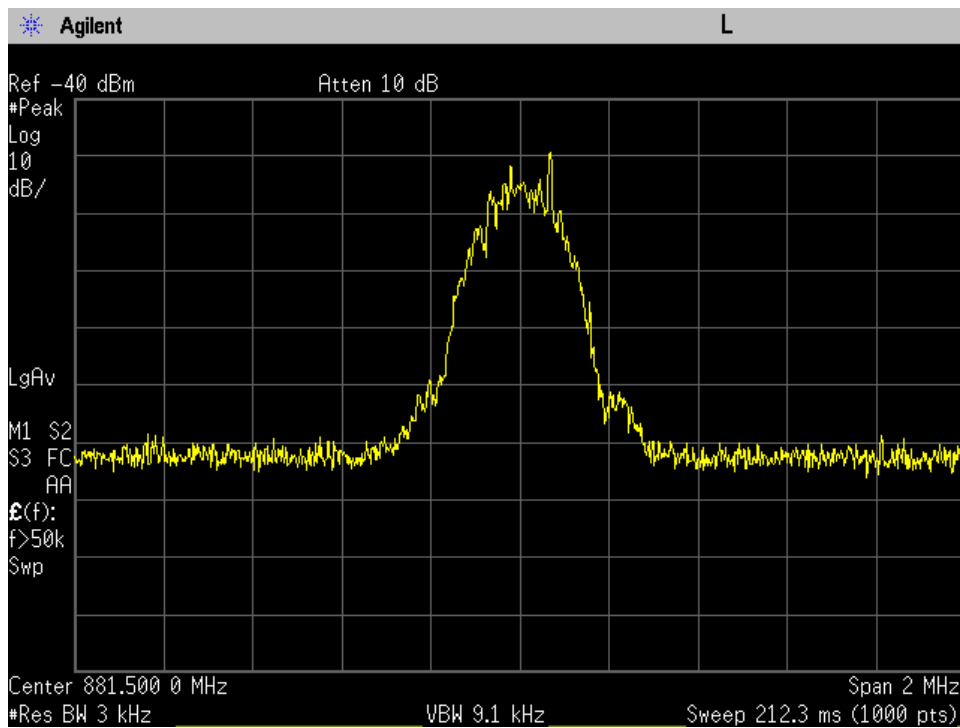

OCC BW_DL Input_GSM_B13_751.5 MHz

OCC BW_DL Input_GSM_B25_1962.5 MHz

OCC BW_DL Input_GSM_B4_2132.5 MHz

OCC BW_DL Input_GSM_B5_881.5 MHz

OCC BW_DL Input_WCDMA_B12_737 MHz

OCC BW_DL Input_WCDMA_B13_751.5 MHz

OCC BW_DL Input_WCDMA_B25_1962.5 MHz

OCC BW_DL Input_WCDMA_B4_2132.5 MHz

OCC BW_DL Input_WCDMA_B5_881.5 MHz

OCC BW_DL Output_CDMA_B12_737 MHz_Donor Port 3 to Server Port 1

OCC BW_DL Output_CDMA_B13_751.5 MHz_Donor Port 3 to Server Port 1