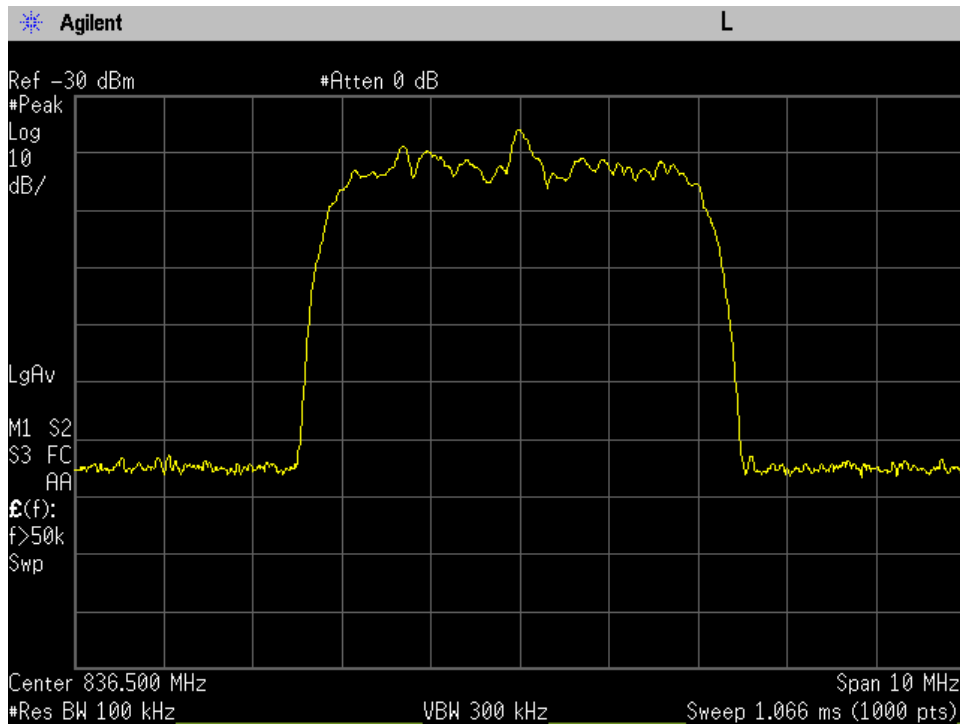

OCC BW_UL Input_WCDMA_B13_781.5 MHz

OCC BW_UL Input_WCDMA_B25_1882.5 MHz

OCC BW_UL Input_WCDMA_B4_1732.5 MHz

OCC BW_UL Input_WCDMA_B5_836.5 MHz

OCC BW_UL Output_CDMA_B12_707 MHz_Server Port 1 to Dedicated Donor Port 3