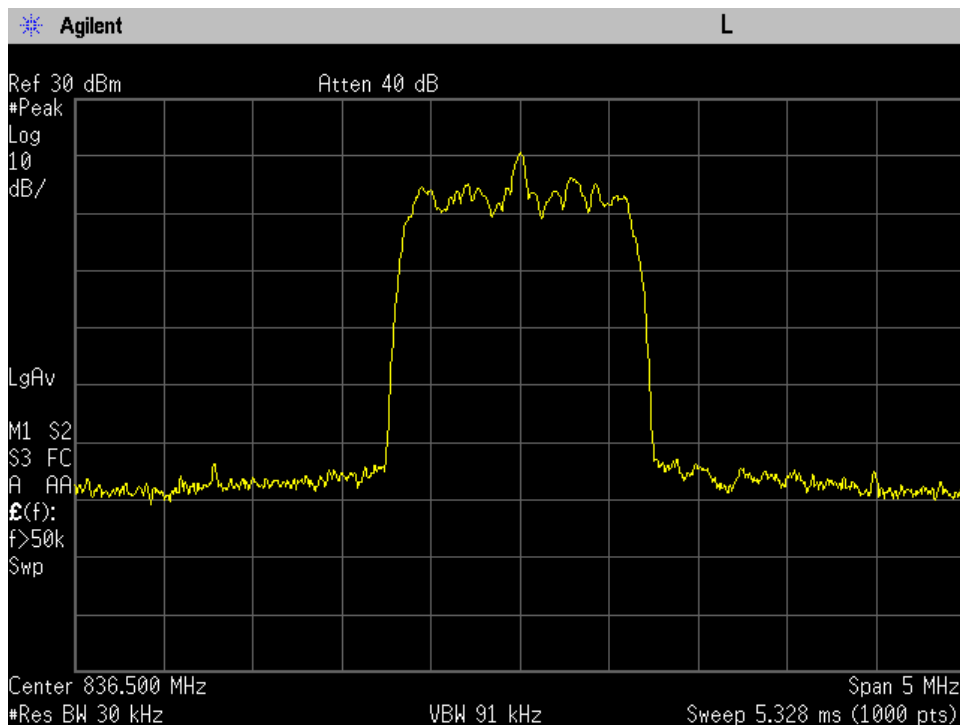

OCC BW_UL Output_CDMA_B5_836.5 MHz_Server Port 1 to Dedicated Donor Port 2