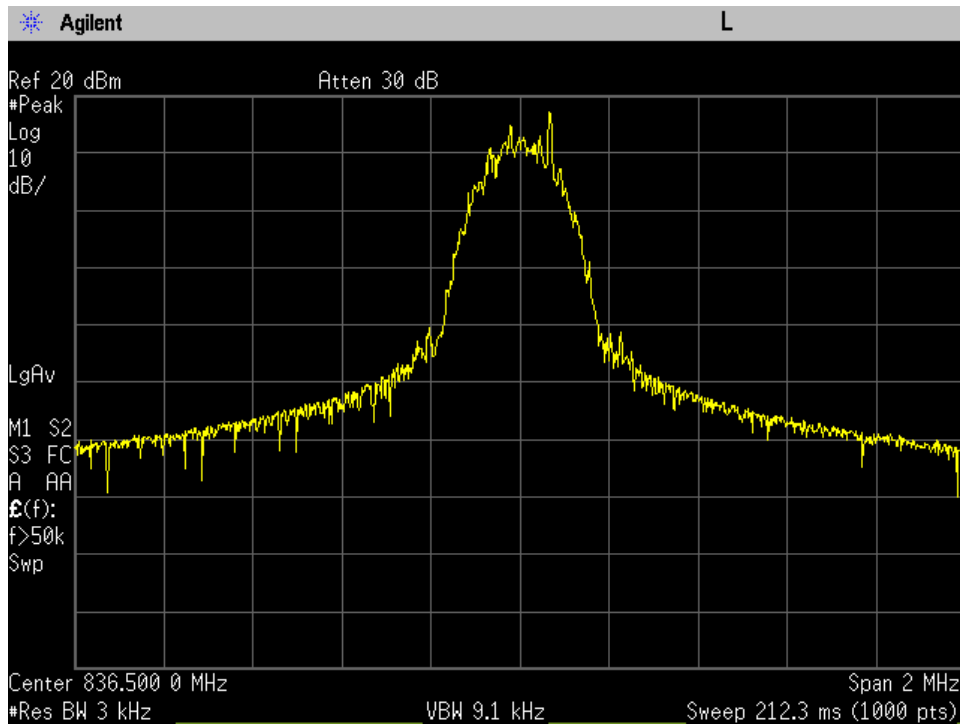

OCC BW_UL Output_GSM_B25_1882.5 MHz_Server Port 1 to Dedicated Donor Port 1

OCC BW_UL Output_GSM_B4_1732.5 MHz_Server Port 1 to Dedicated Donor Port 1

OCC BW_UL Output_GSM_B5_836.5 MHz_Server Port 1 to Dedicated Donor Port 2