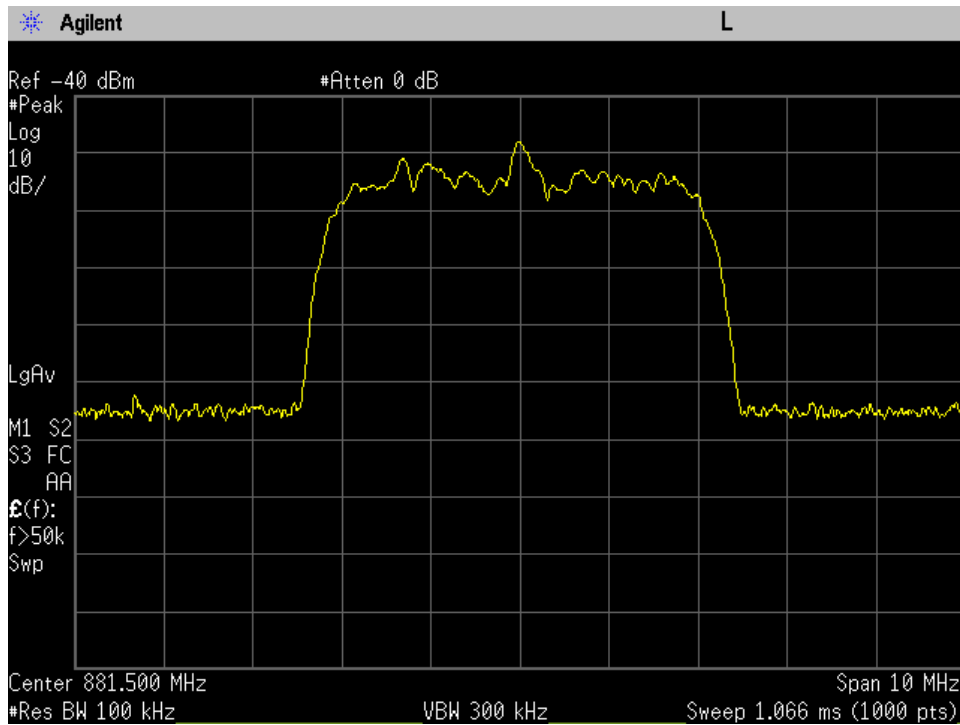

OCC BW_DL Input_WCDMA_B25_1962.5 MHz

OCC BW_DL Input_WCDMA_B4_2132.5 MHz

OCC BW_DL Input_WCDMA_B5_881.5 MHz

OCC BW_DL Output_CDMA_B12_737 MHz_Donor Port 3 to Server Port 1

OCC BW_DL Output_CDMA_B13_751.5 MHz_Donor Port 3 to Server Port 1