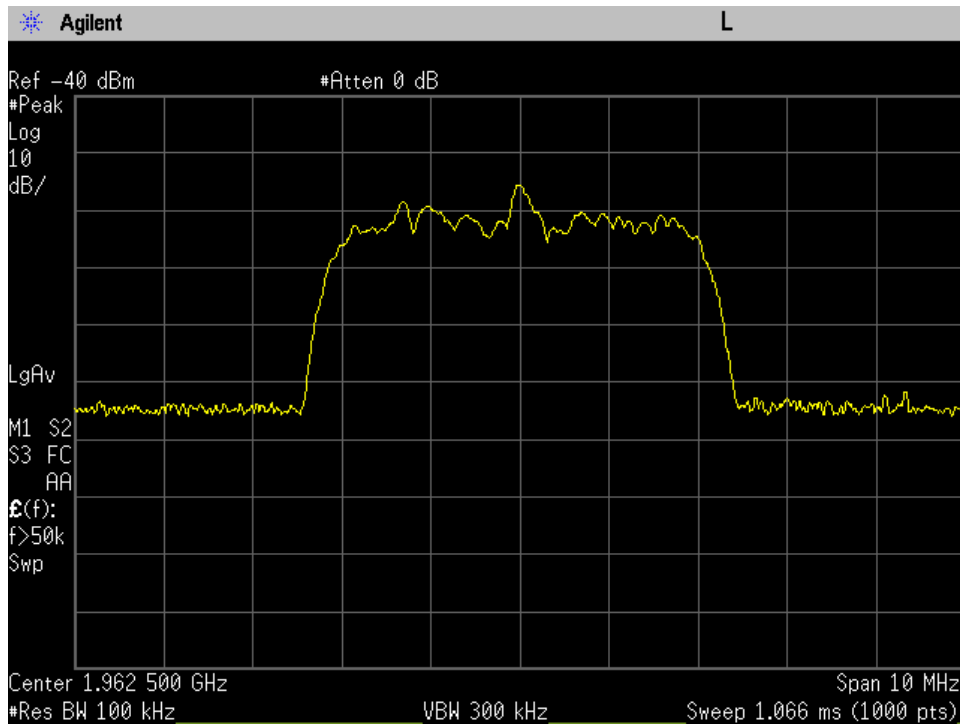

OCC BW_DL Input_GSM_B13_751.5 MHz

OCC BW_DL Input_GSM_B25_1962.5 MHz

OCC BW_DL Input_GSM_B4_2132.5 MHz

OCC BW_DL Input_GSM_B5_881.5 MHz

OCC BW_DL Input_WCDMA_B12_737 MHz

OCC BW_DL Input_WCDMA_B13_751.5 MHz

OCC BW_DL Input_WCDMA_B25_1962.5 MHz

OCC BW_DL Input_WCDMA_B4_2132.5 MHz

OCC BW_DL Input_WCDMA_B5_881.5 MHz

OCC BW_DL Output_CDMA_B12_737 MHz_Donor Port 3 to Server Port 1

OCC BW_DL Output_CDMA_B13_751.5 MHz_Donor Port 3 to Server Port 1