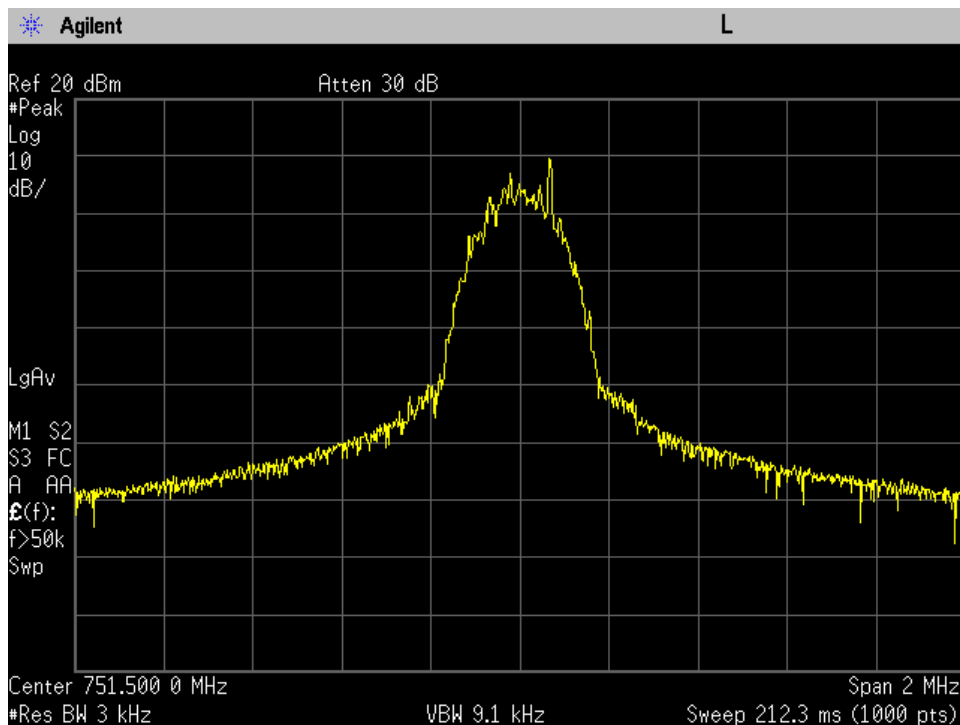

OCC BW_DL Output_GSM_B13_751.5 MHz_Donor Port 3 to Server Port 1