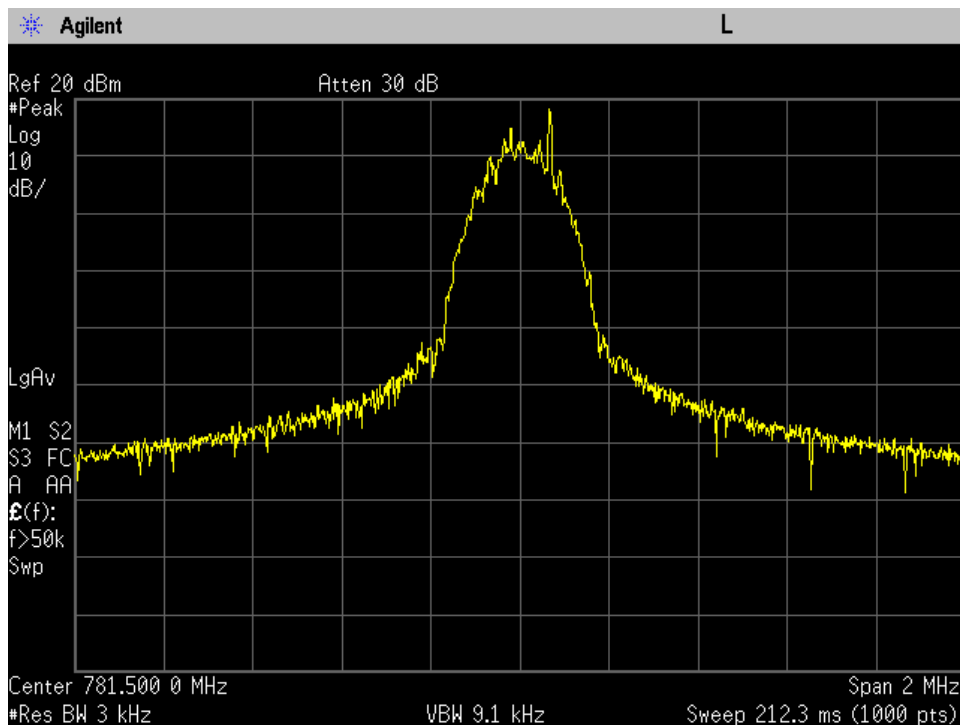

OCC BW_UL Output_CDMA_B5_836.5 MHz_Server Port 1 to Dedicated Donor Port 2

OCC BW_UL Output_GSM_B12_707 MHz_Server Port 1 to Dedicated Donor Port 3

OCC BW_UL Output_GSM_B13_781.5 MHz_Server Port 1 to Dedicated Donor Port 3