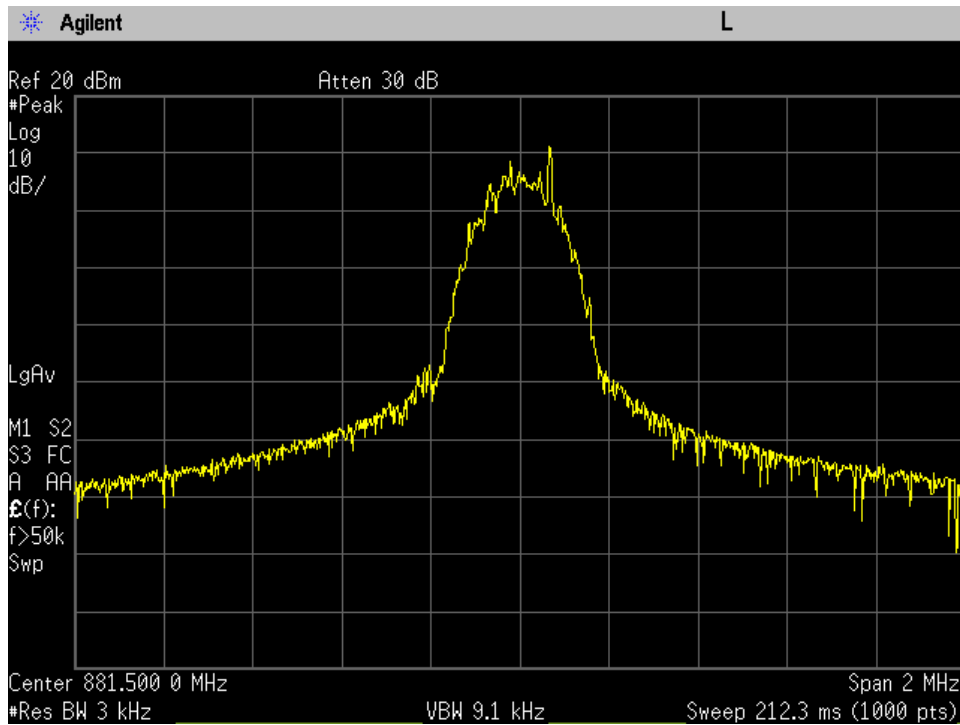

OCC BW_DL Output_GSM_B13_751.5 MHz_Donor Port 3 to Server Port 1

OCC BW_DL Output_GSM_B25_1962.5 MHz_Donor Port 1 to Server Port 1

OCC BW_DL Output_GSM_B4_2132.5 MHz_Donor Port 1 to Server Port 1

OCC BW_DL Output_GSM_B5_881.5 MHz_Donor Port 2 to Server Port 1