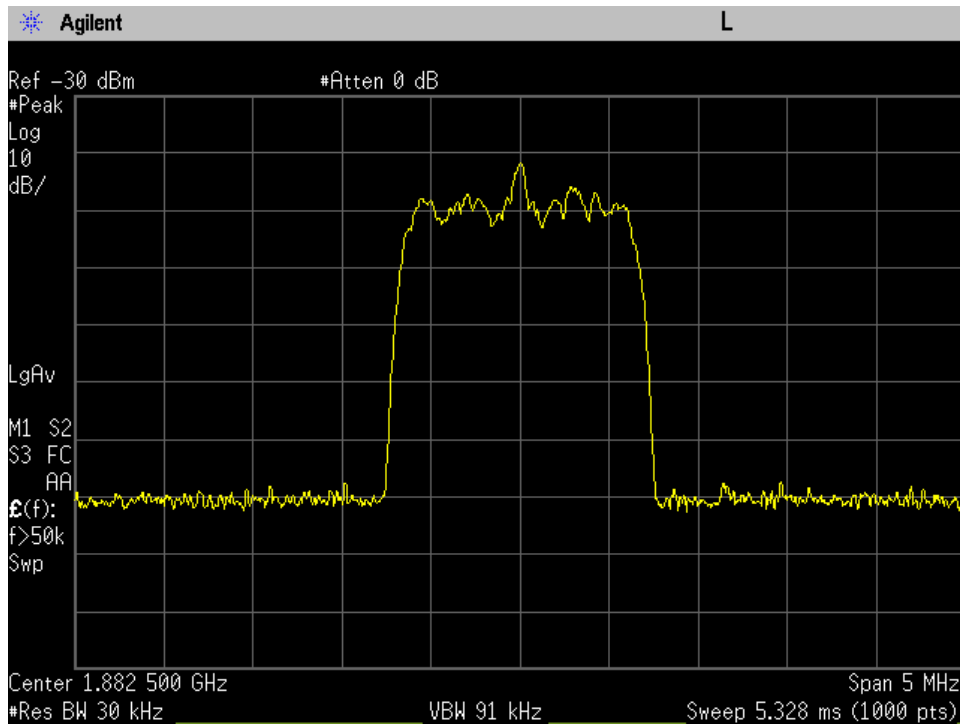

OCC BW_DL Output_WCDMA_B5_881.5 MHz_Donor Port 2 to Server Port 1

OCC BW_UL Input_CDMA_B12_707 MHz

OCC BW_UL Input_CDMA_B13_781.5 MHz

OCC BW_UL Input_CDMA_B25_1882.5 MHz

OCC BW_UL Input_CDMA_B4_1732.5 MHz