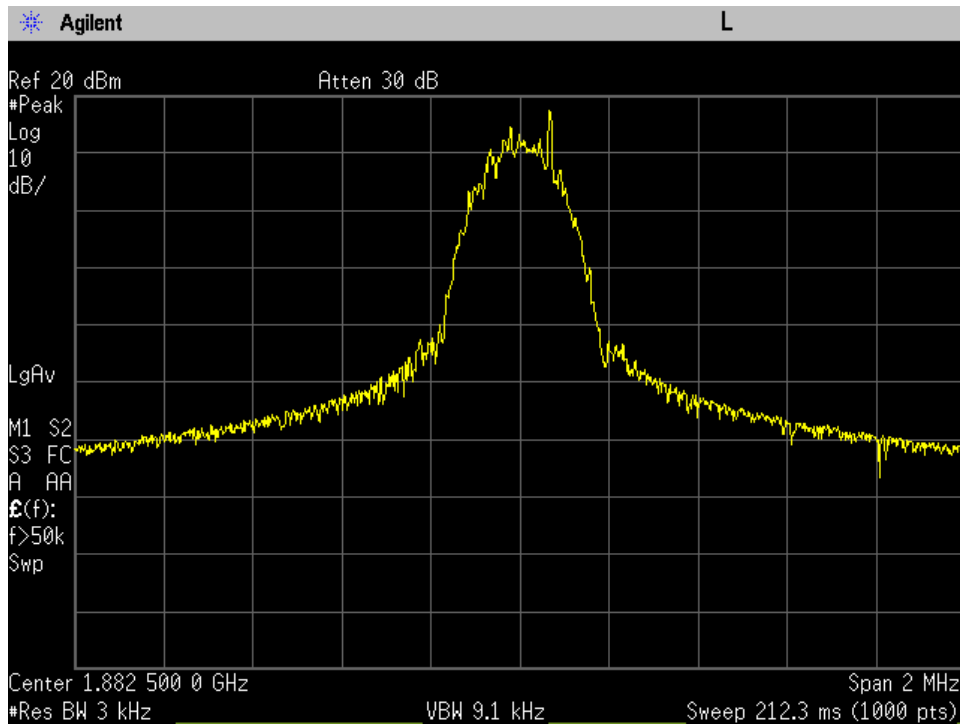

OCC BW_UL Output_GSM_B25_1882.5 MHz_Server Port 1 to Dedicated Donor Port 1