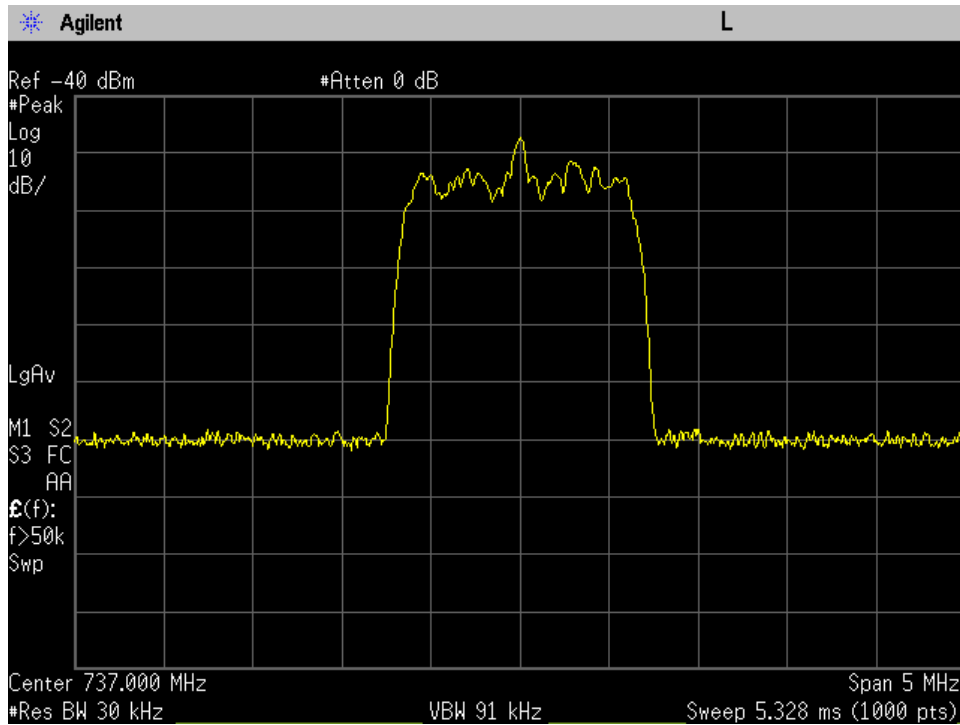

Annex H

Occupied Bandwidth

OCC BW_DL Input_CDMA_B12_737 MHz

OCC BW_DL Input_CDMA_B13_751.5 MHz

OCC BW_DL Input_CDMA_B25_1962.5 MHz

OCC BW_DL Input_CDMA_B4_2132.5 MHz

OCC BW_DL Input_CDMA_B5_881.5 MHz

OCC BW_DL Input_GSM_B12_737 MHz