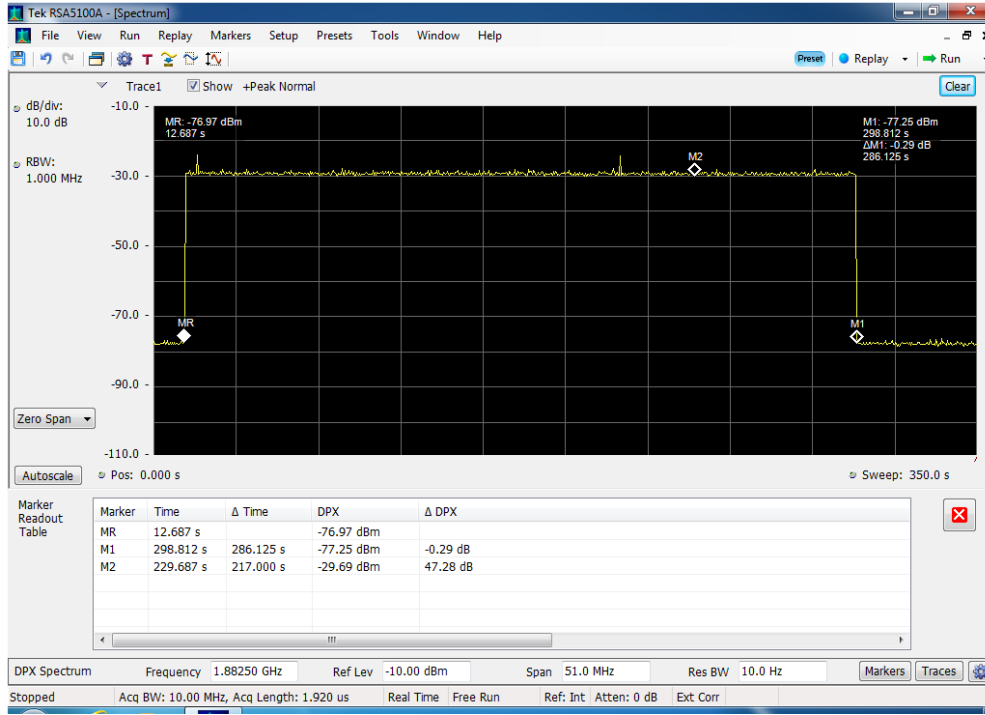

Annex F

Uplink Inactivity

Uplink Inactivity_B12_698 - 716 MHz_Dedicated Port D3

Uplink Inactivity_B13_776 - 787 MHz_Dedicated Port D3

Uplink Inactivity_B25_1850 - 1915 MHz_Dedicated Port D1

Uplink Inactivity_B4_1710 - 1755 MHz_Dedicated Port D1

Uplink Inactivity_B5_824 - 849 MHz_Dedicated Port D2