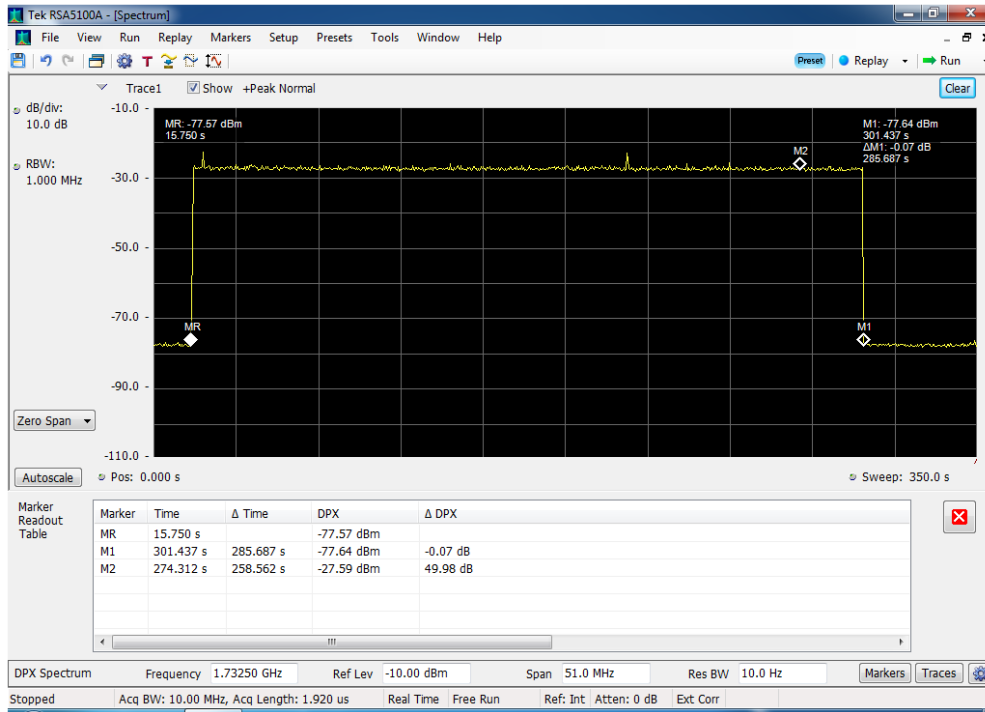

Annex F

Uplink Inactivity

Uplink Inactivity_B12_698 - 716 MHz_Dedicated Port D3

Uplink Inactivity_B13_776 - 787 MHz_Dedicated Port D3

Uplink Inactivity_B25_1850 - 1915 MHz_Dedicated Port D1

Uplink Inactivity_B4_1710 - 1755 MHz_Dedicated Port D1

Uplink Inactivity_B5_824 - 849 MHz_Dedicated Port D2