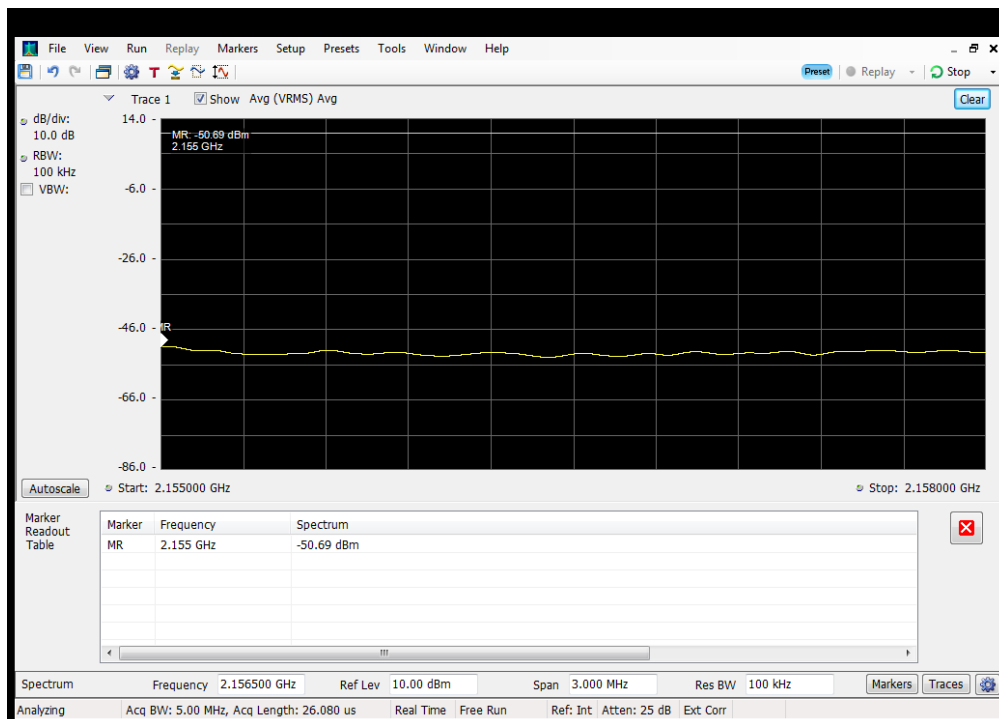

OOBE_DL_WCDMA_B13_746 - 757 MHz_Upper_Dedicated Donor Port 3 to S3

OUBE_DL_WCDMA_B25_2110 - 2155 MHz_Lower_Dedicated Donor Port 1 to S2

OUBE_DL_WCDMA_B25_2110 - 2155 MHz_Upper_Dedicated Donor Port 1 to S2