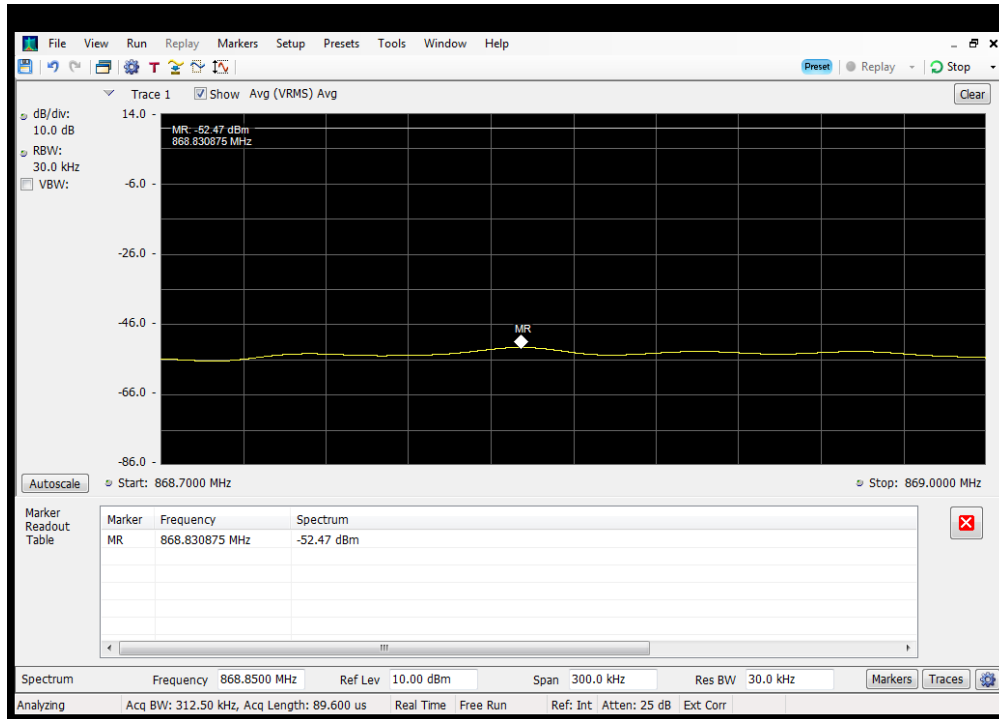

OOBE_DL_CDMA_B5_869 - 894 MHz_Lower_Common Donor Port 1 to S1