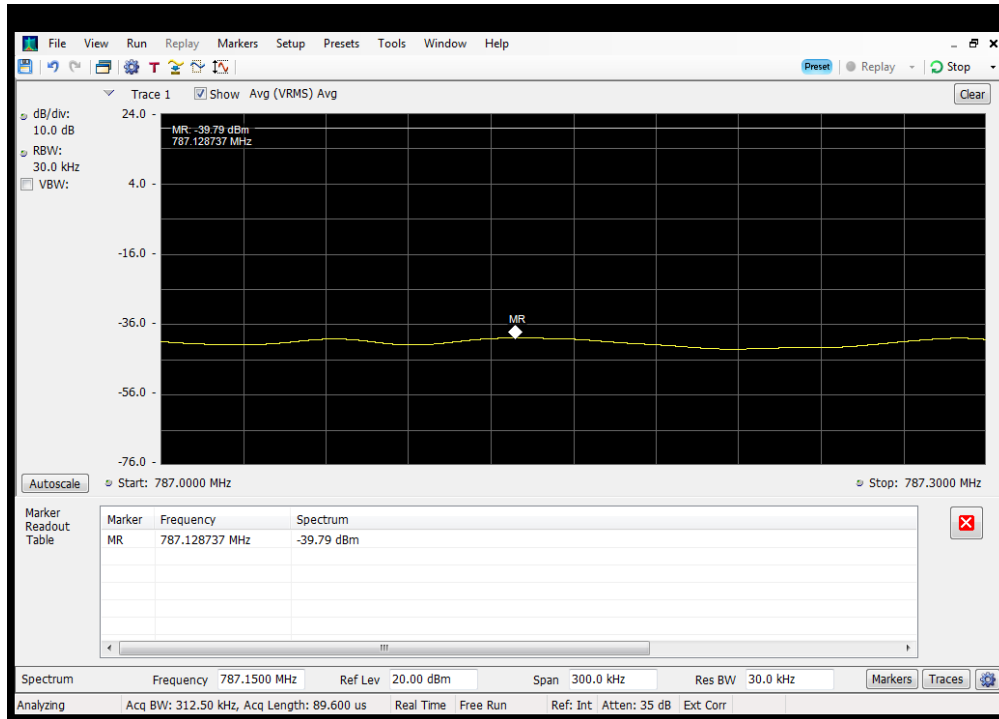

OOBE_UL_CDMA_B13_776 - 787 MHz_Upper_Server 2 to Dedicated Donor Port 3