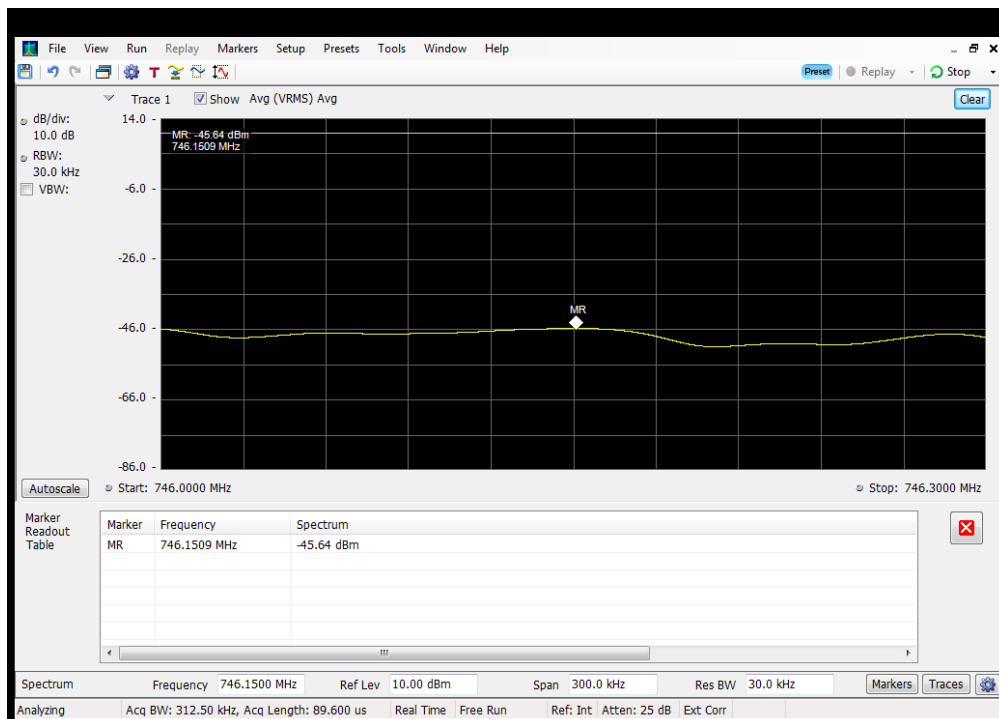

OUBE_DL_CDMA_B12_728 - 746 MHz_Upper_Dedicated Donor Port 3 to S3