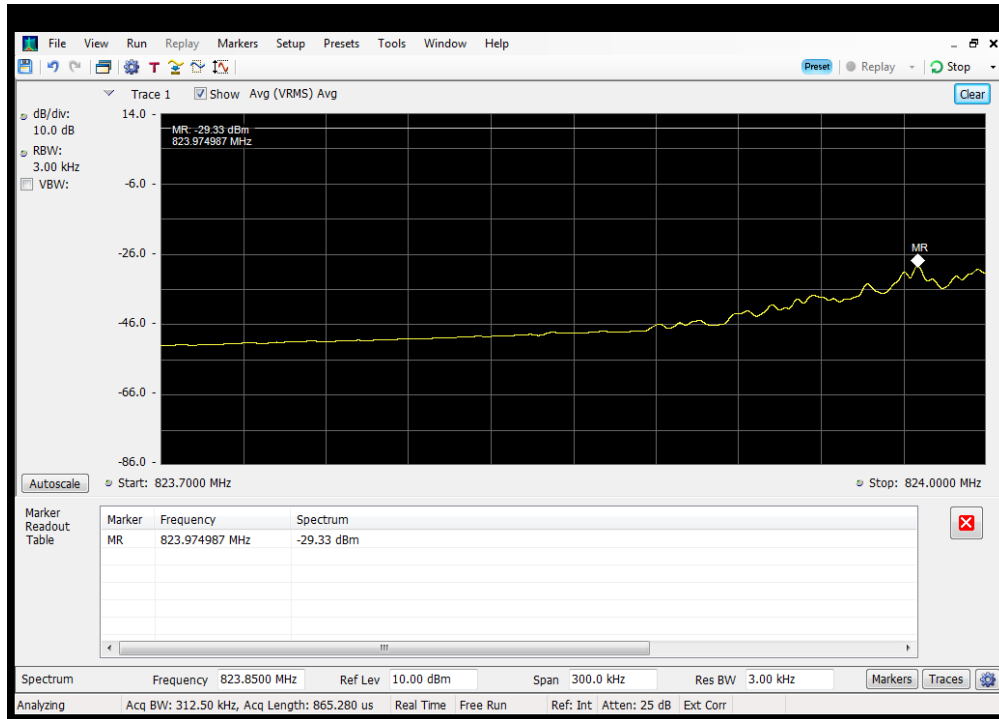

OOBE_UL_GSM_B4_1710 - 1755 MHz_Lower_Server 3 to Dedicated Donor Port 1

OOBE_UL_GSM_B4_1710 - 1755 MHz_Upper_Server 3 to Dedicated Donor Port 1

Oobe_UL_GSM_B5_824 - 849 MHz_Lower_Server 3 to Common Donor Port 1