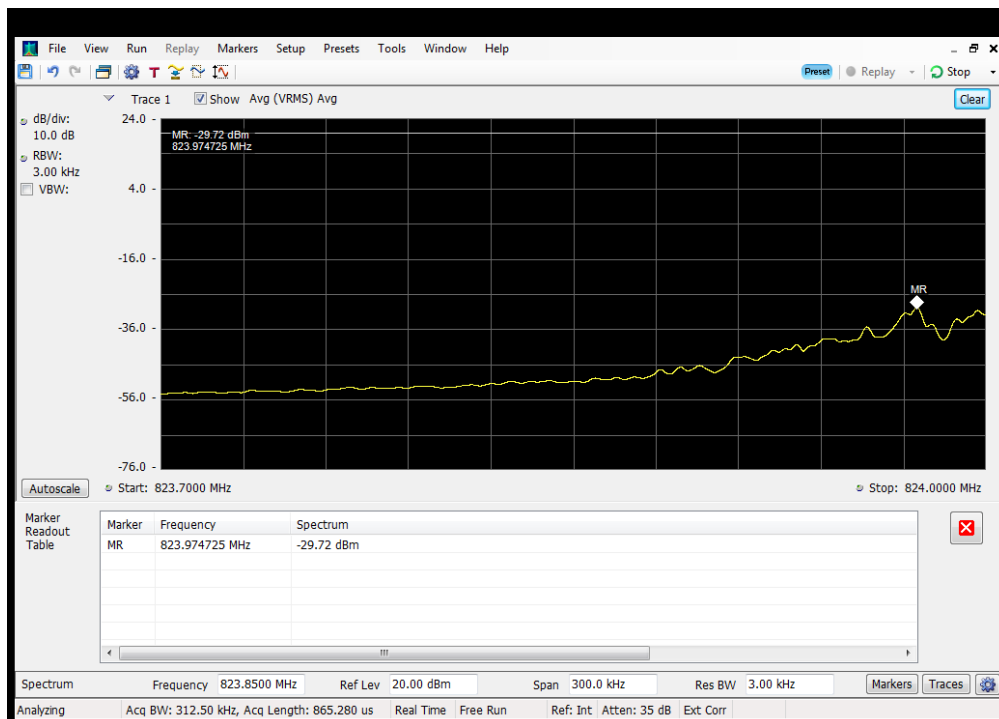

Oobe_UL_GSM_B5_824 - 849 MHz_Lower_Server 3 to Dedicated Donor Port 2