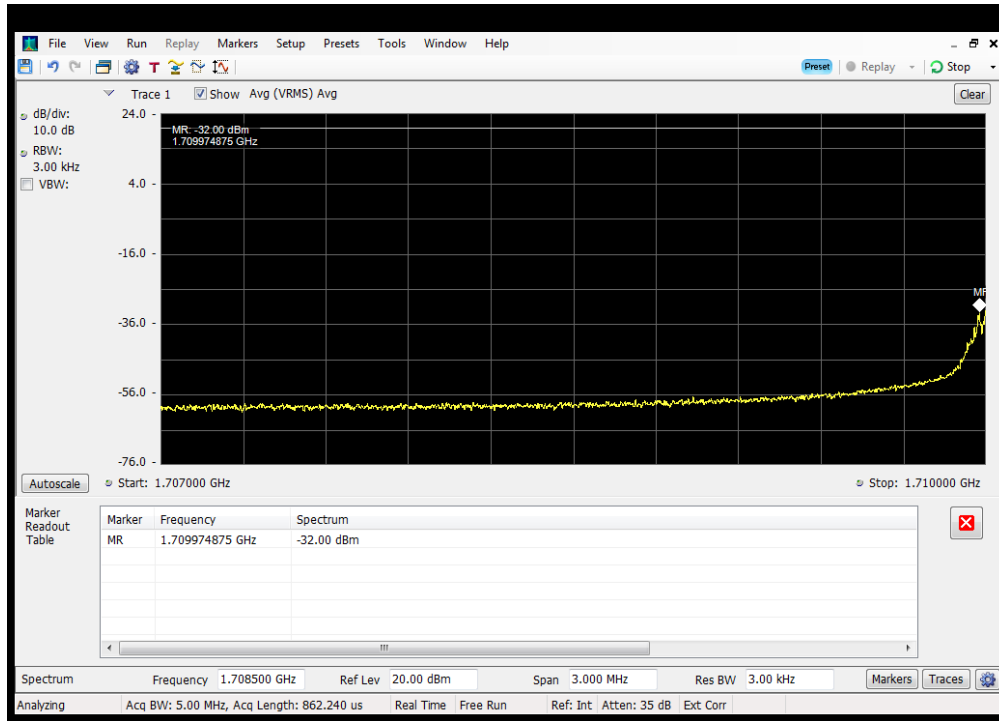

OOBE_UL_GSM_B4_1710 - 1755 MHz_Lower_Server 3 to Dedicated Donor Port 1