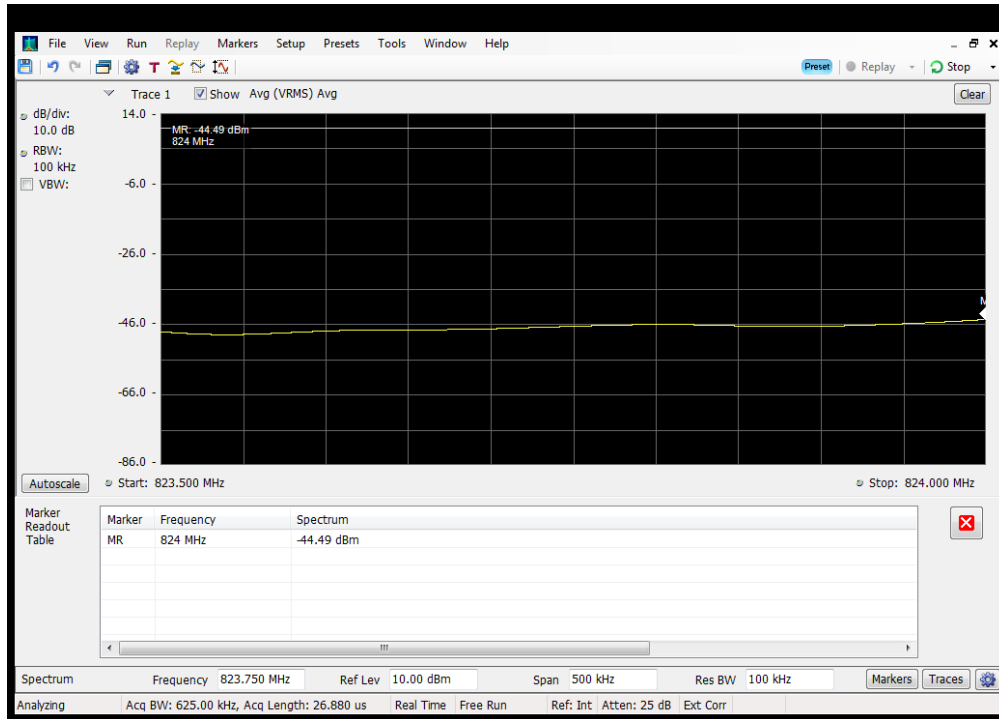

OOBE_UL_WCDMA_B5_824 - 849 MHz_Lower_Server 3 to Common Donor Port 1