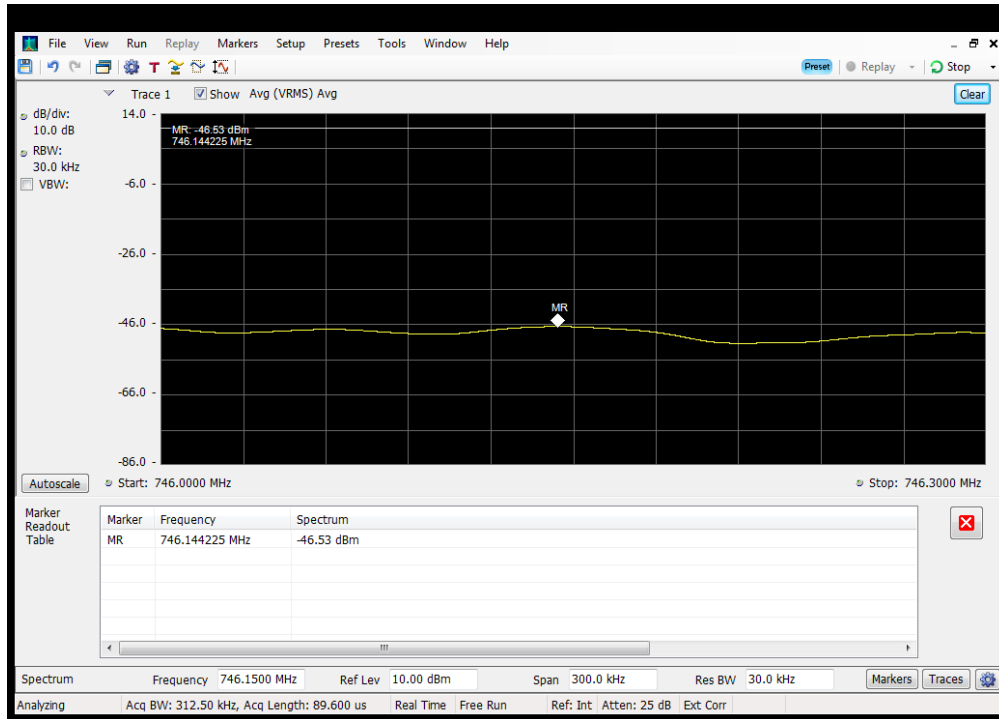

Annex C

Out of Band Emissions

OUBE_DL_CDMA_B12_728 - 746 MHz_Lower_Common Donor Port 1 to S3

OUBE_DL_CDMA_B12_728 - 746 MHz_Lower_Dedicated Donor Port 3 to S3

OUBE_DL_CDMA_B12_728 - 746 MHz_Upper_Common Donor Port 1 to S3