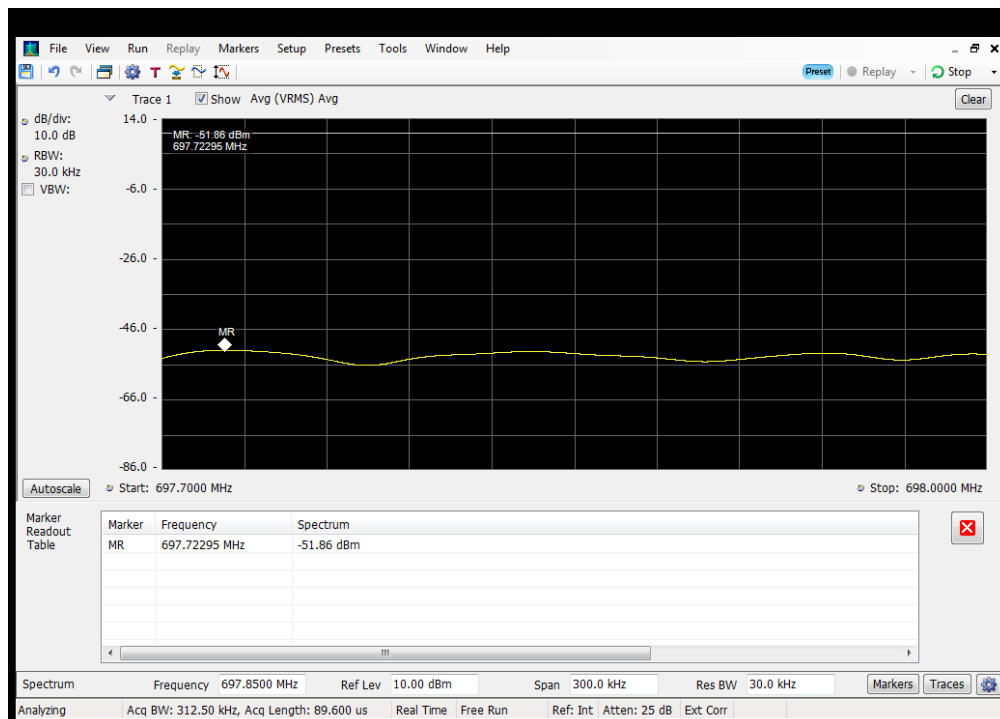

Oobe_UL_WCDMA_B12_698 - 716 MHz_Lower_Server 2 to Dedicated Donor Port 3