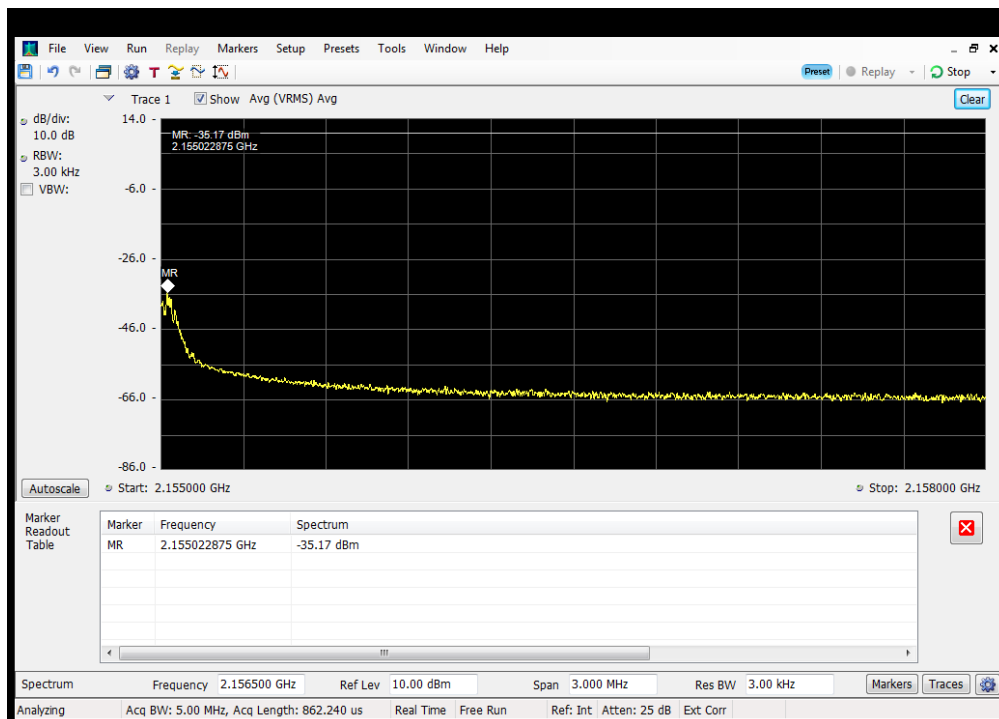

OOBE_DL_GSM_B13_746 - 757 MHz_Upper_Dedicated Donor Port 3 to S3

OOBE_DL_GSM_B25_2110 - 2155 MHz_Lower_Dedicated Donor Port 1 to S2

OOBE_DL_GSM_B25_2110 - 2155 MHz_Upper_Dedicated Donor Port 1 to S2

OUBE_DL_GSM_B4_1930 - 1995 MHz_Lower_Dedicated Donor Port 1 to S2