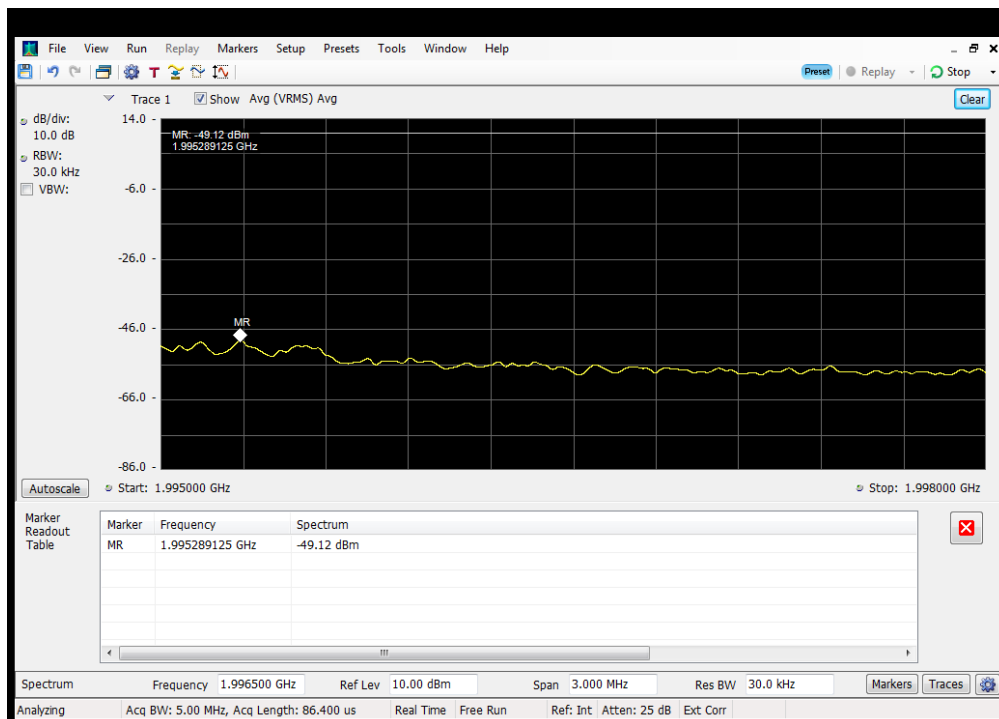

Oobe_DL_CDMA_B13_746 - 757 MHz_Upper_Dedicated Donor Port 3 to S3

OOBE_DL_CDMA_B25_2110 - 2155 MHz_Lower_Dedicated Donor Port 1 to S2

OOBE_DL_CDMA_B25_2110 - 2155 MHz_Upper_Dedicated Donor Port 1 to S2

OOBE_DL_CDMA_B4_1930 - 1995 MHz_Lower_Dedicated Donor Port 1 to S2

OOBE_DL_CDMA_B4_1930 - 1995 MHz_Upper_Dedicated Donor Port 1 to S2

OOBE_DL_CDMA_B5_869 - 894 MHz_Lower_Common Donor Port 1 to S1

OOBE_DL_CDMA_B5_869 - 894 MHz_Lower_Dedicated Donor Port 2 to S3

OOBE_DL_CDMA_B5_869 - 894 MHz_Upper_Common Donor Port 1 to S1