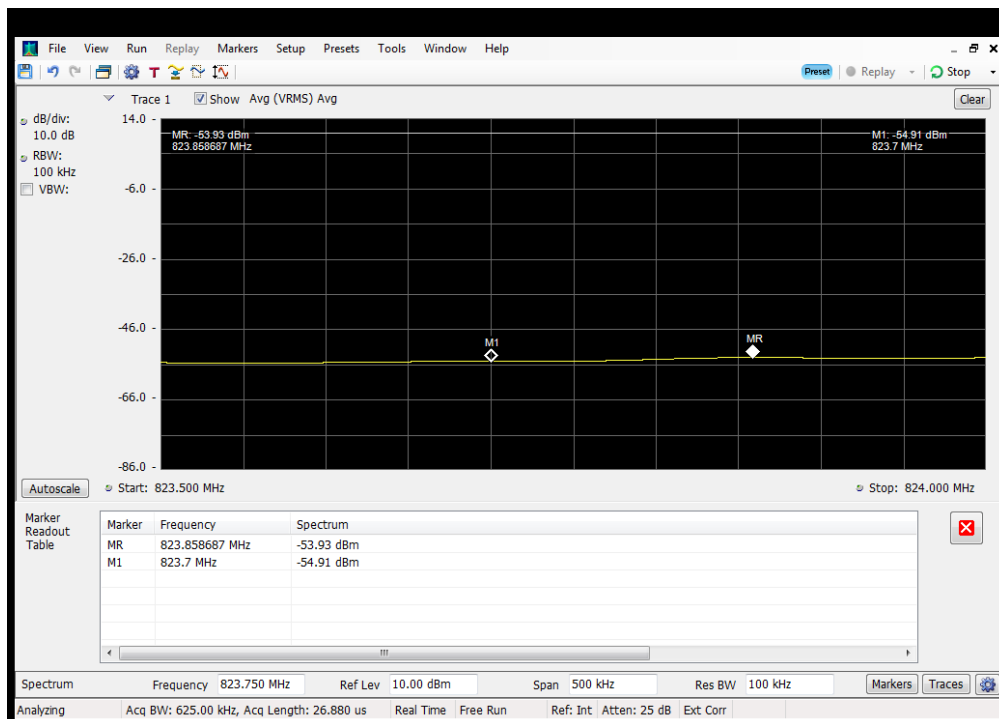

OOBE_UL_WCDMA_B5_824 - 849 MHz_Lower_Server 3 to Dedicated Donor Port 2