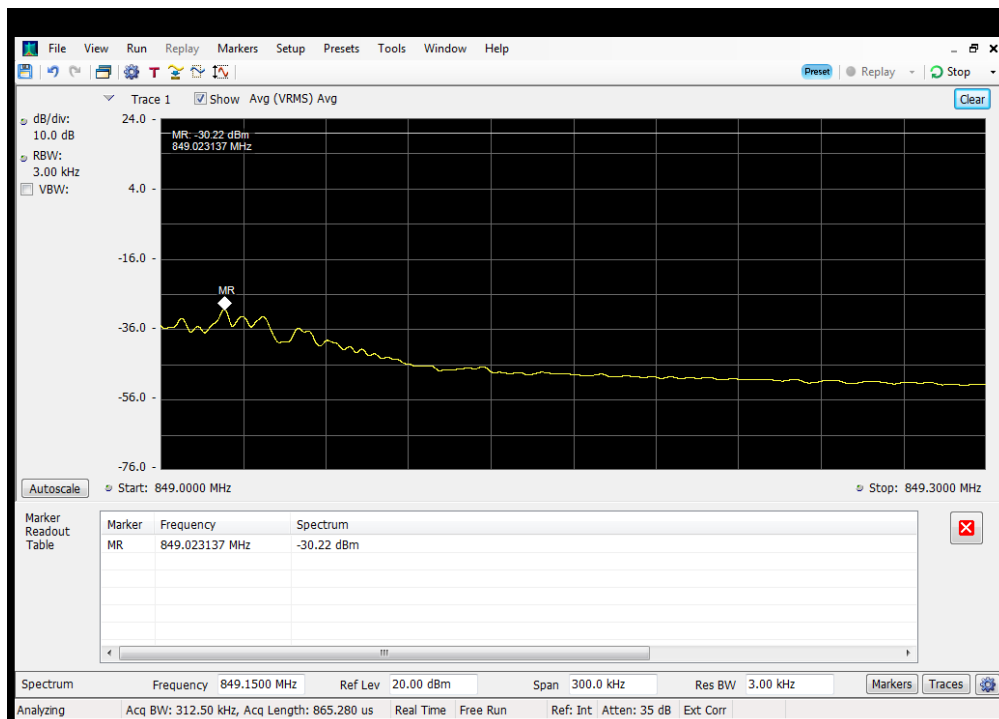

Oobe_UL_GSM_B5_824 - 849 MHz_Lower_Server 3 to Dedicated Donor Port 2

Oobe_UL_GSM_B5_824 - 849 MHz_Upper_Server 3 to Common Donor Port 1

Oobe_UL_GSM_B5_824 - 849 MHz_Upper_Server 3 to Dedicated Donor Port 2