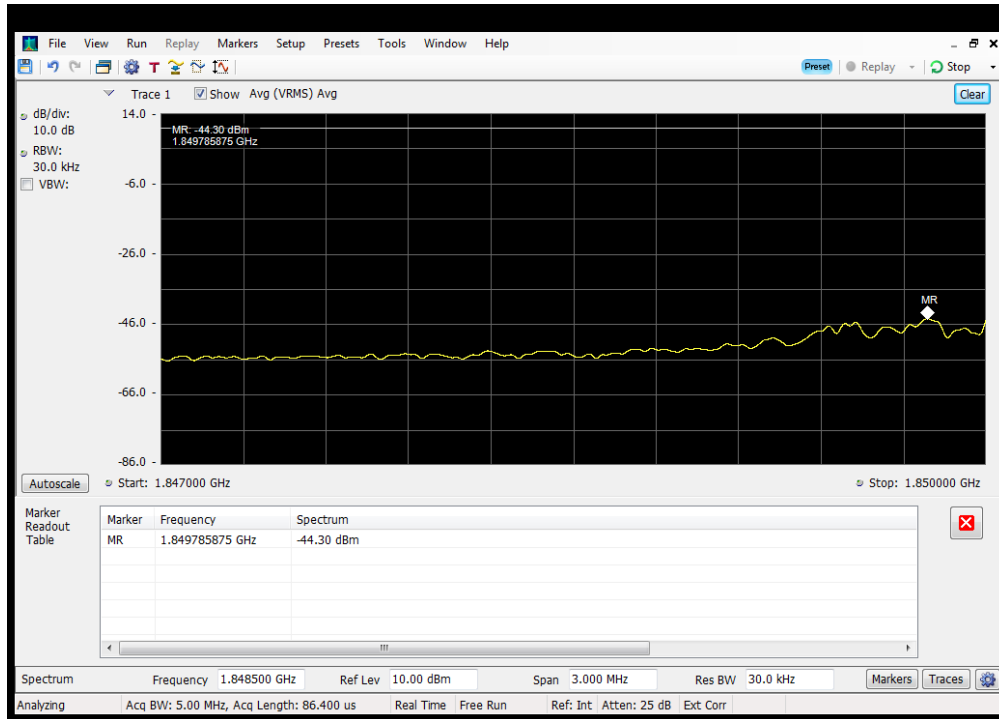

Oobe_UL_CDMA_B25_1850 - 1915 MHz_Lower_Server 4 to Dedicated Donor Port 1