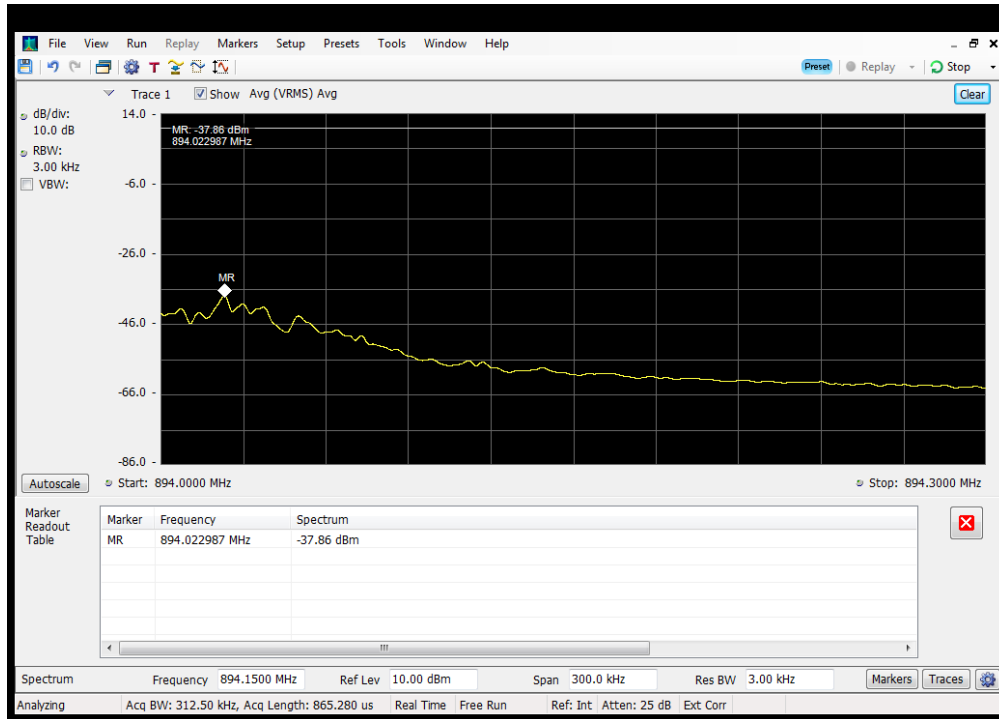

OUBE_DL_GSM_B4_1930 - 1995 MHz_Upper_Dedicated Donor Port 1 to S2

Oobe_DL_GSM_B5_869 - 894 MHz_Lower_Common Donor Port 1 to S2

Oobe_DL_GSM_B5_869 - 894 MHz_Lower_Dedicated Donor Port 2 to S3

OOBE_DL_GSM_B5_869 - 894 MHz_upper_Common Donor Port 1 to S2