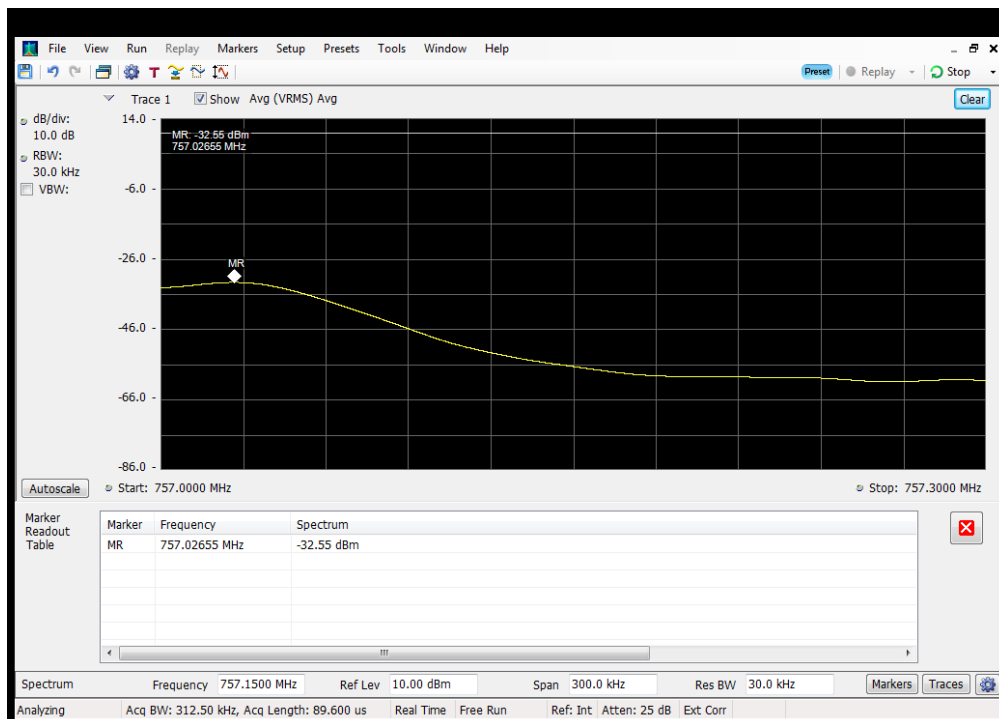

OOBE_DL_GSM_B13_746 - 757 MHz_Upper_Dedicated Donor Port 3 to S3