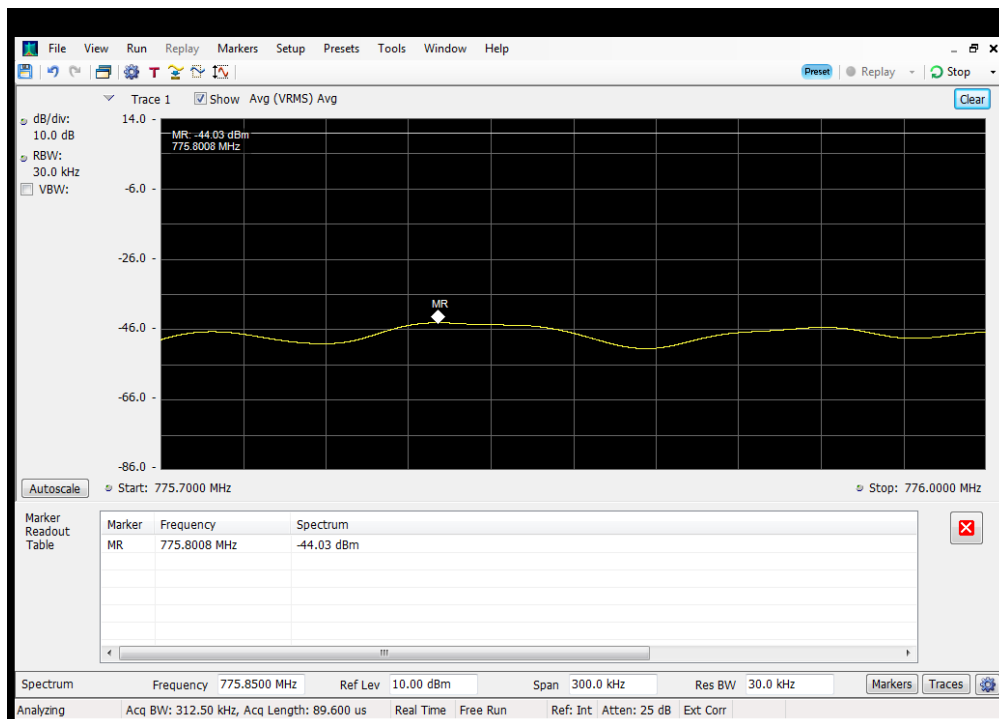

OOBE_UL_WCDMA_B12_698 - 716 MHz_Upper_Server 2 to Dedicated Donor Port 3

OOBE_UL_WCDMA_B13_776 - 787 MHz_Lower_Server 2 to Dedicated Donor Port 3

OOBE_UL_WCDMA_B13_776 - 787 MHz_Lower_Server 3 to Common Donor Port 1