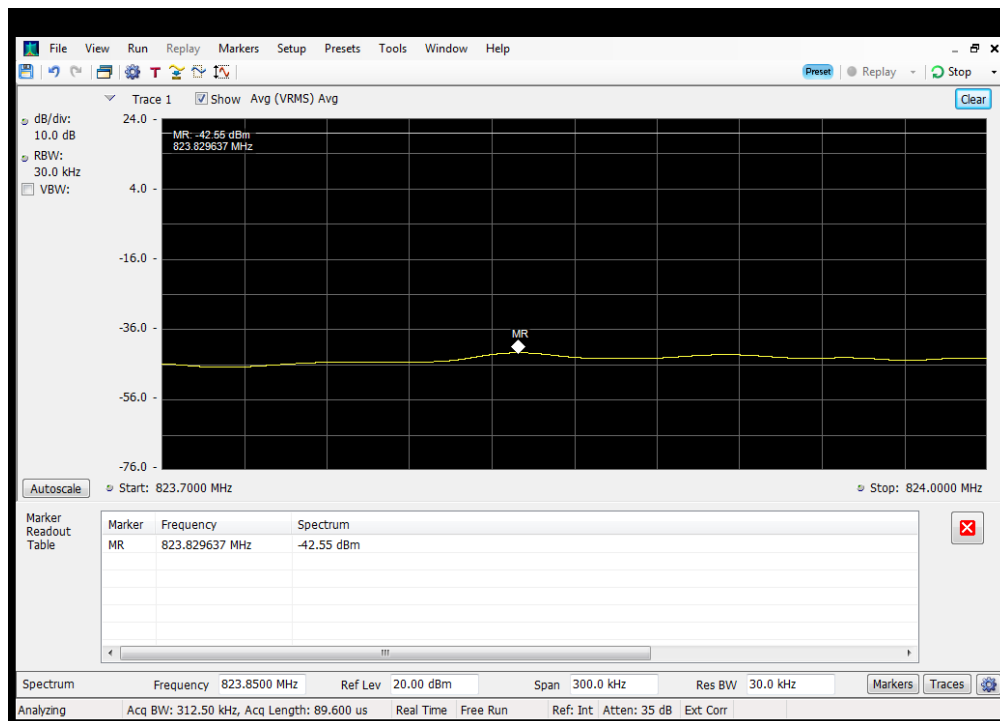

Oobe_UL_CDMA_B4_1710 - 1755 MHz_Upper_Server 3 to Dedicated Donor Port 1

OUBE_UL_CDMA_B5_824 - 849 MHz_Lower_Server 3 to Common Donor Port 1

OUBE_UL_CDMA_B5_824 - 849 MHz_Lower_Server 3 to Dedicated Donor Port 2