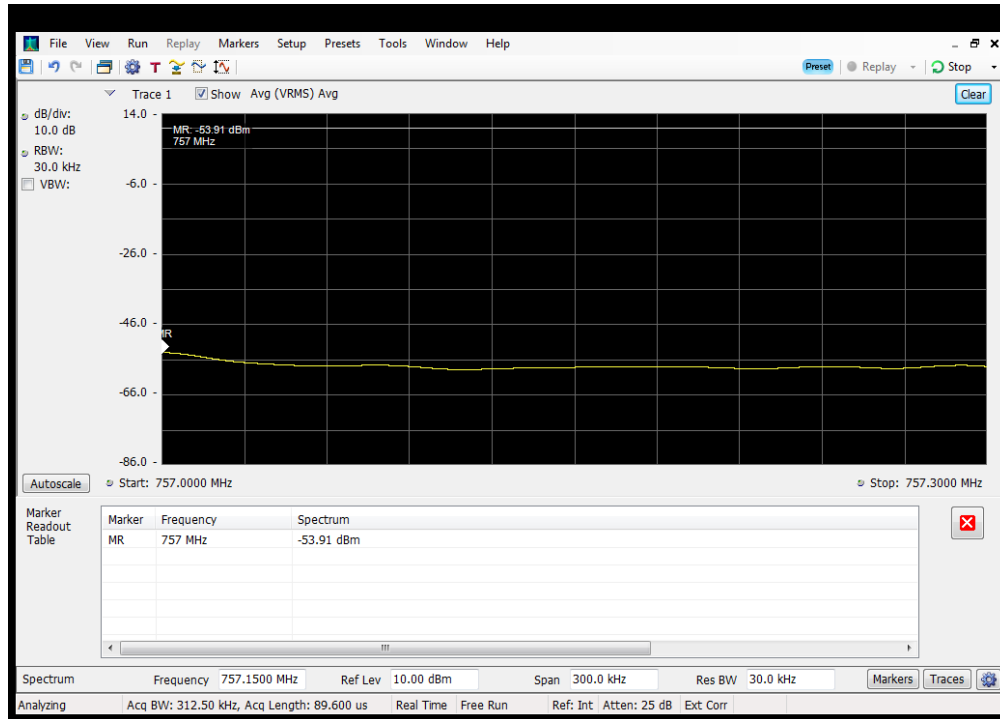

OOBE_DL_WCDMA_B12_728 - 746 MHz_Upper_Dedicated Donor Port 3 to S3

OOBE_DL_WCDMA_B13_746 - 757 MHz_Lower_Common Donor Port 1 to S3

OOBE_DL_WCDMA_B13_746 - 757 MHz_Lower_Dedicated Donor Port 3 to S3

OOBE_DL_WCDMA_B13_746 - 757 MHz_Upper_Common Donor Port 1 to S3