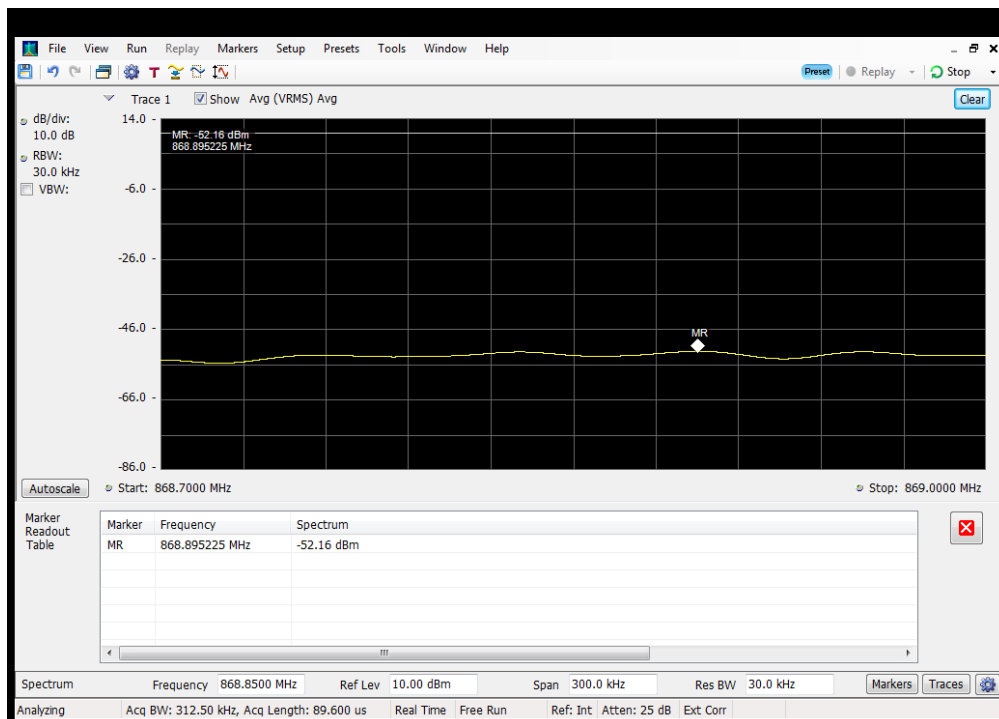

OOBE_DL_CDMA_B4_1930 - 1995 MHz_Upper_Dedicated Donor Port 1 to S2

OOBE_DL_CDMA_B5_869 - 894 MHz_Lower_Common Donor Port 1 to S1

OOBE_DL_CDMA_B5_869 - 894 MHz_Lower_Dedicated Donor Port 2 to S3

OOBE_DL_CDMA_B5_869 - 894 MHz_Upper_Common Donor Port 1 to S1