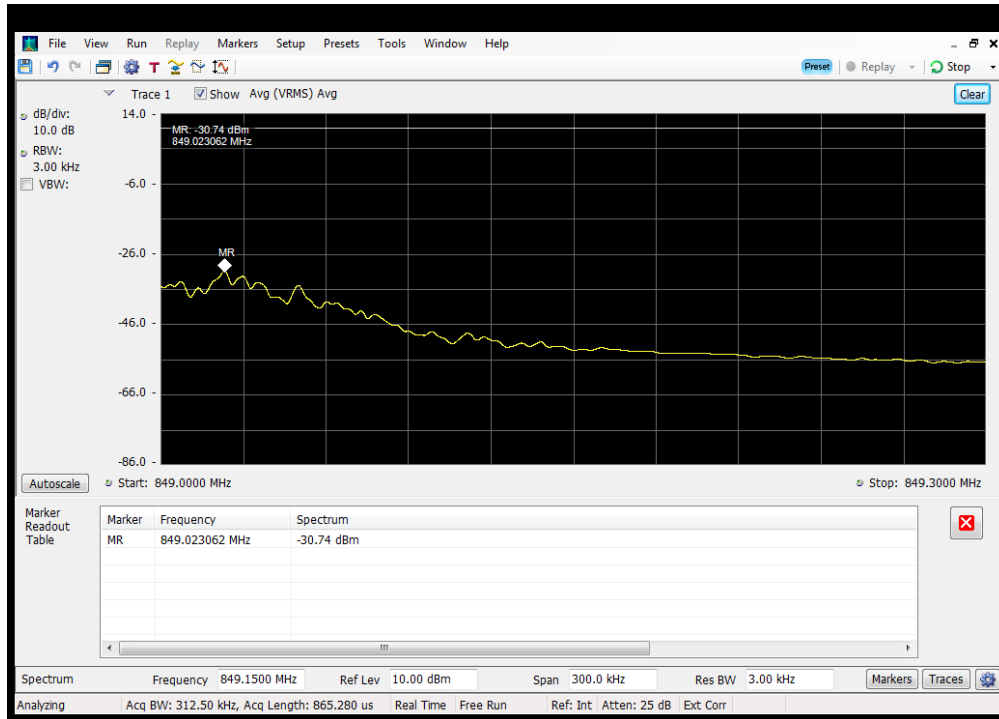

Oobe_UL_GSM_B5_824 - 849 MHz_Upper_Server 3 to Common Donor Port 1