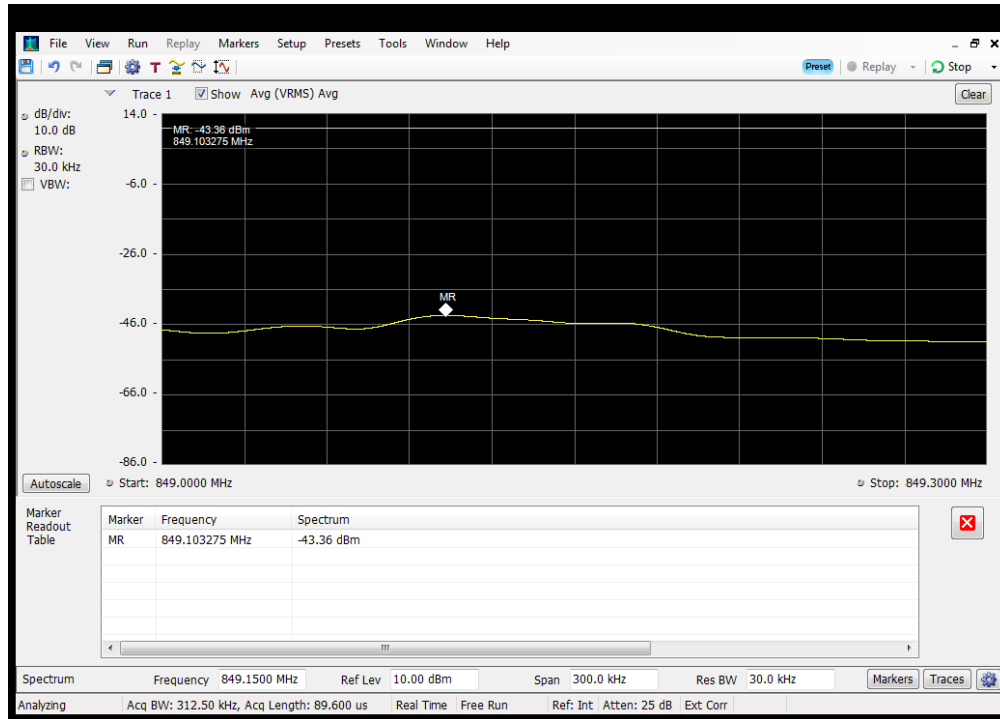

OUBE_UL_CDMA_B5_824 - 849 MHz_Upper_Server 3 to Common Donor Port 1