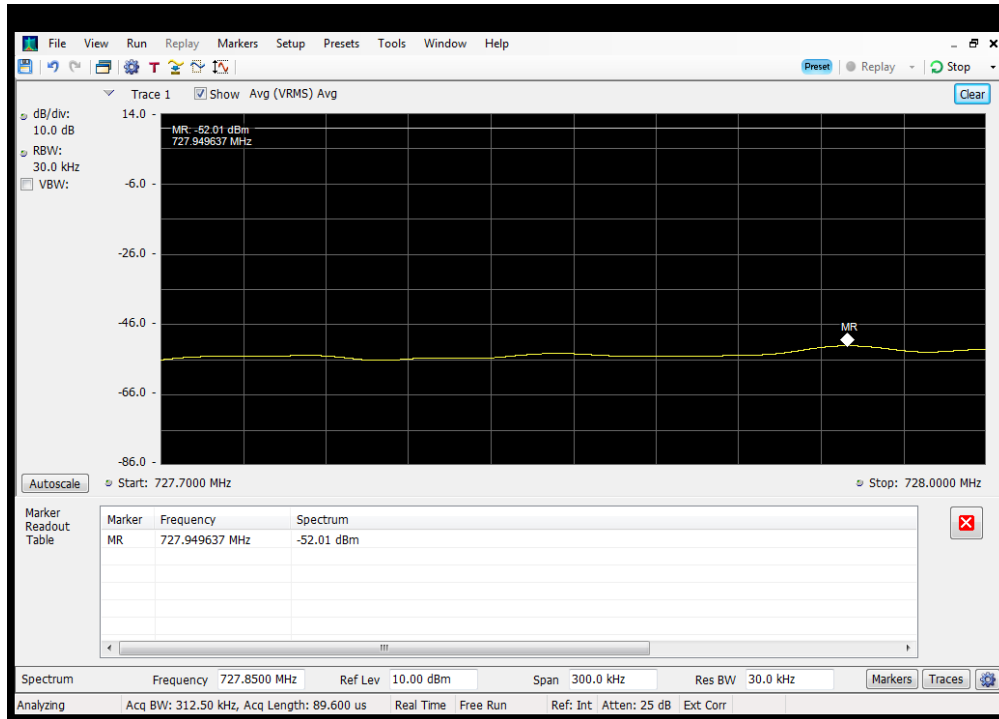

OOBE_DL_WCDMA_B12_728 - 746 MHz_Lower_Common Donor Port 1 to S3