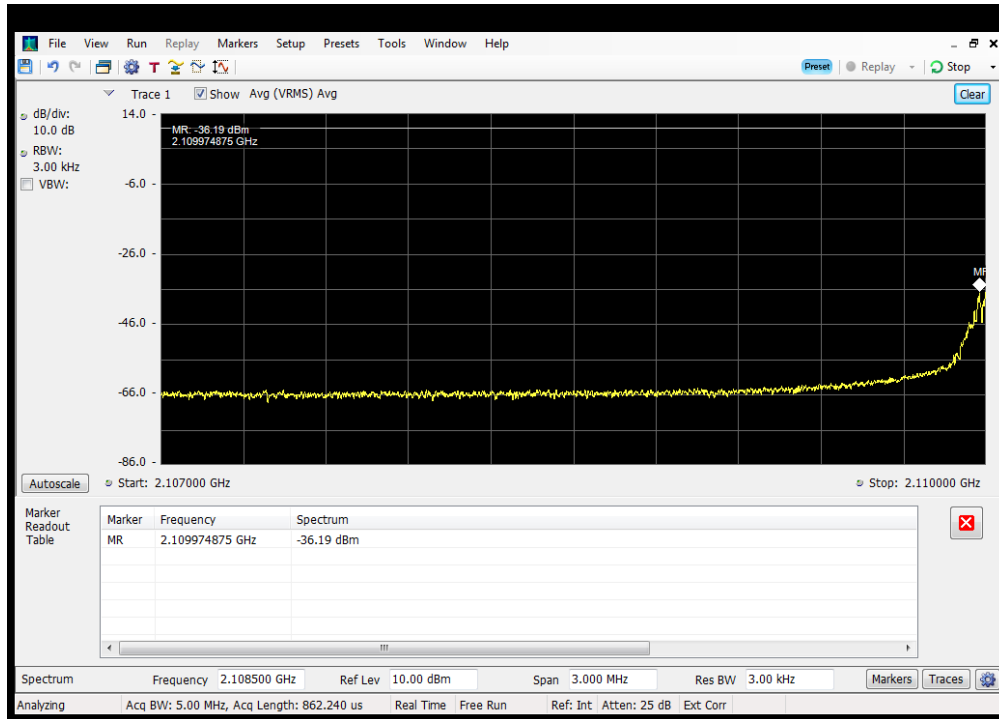

OOBE_DL_GSM_B25_2110 - 2155 MHz_Lower_Dedicated Donor Port 1 to S2