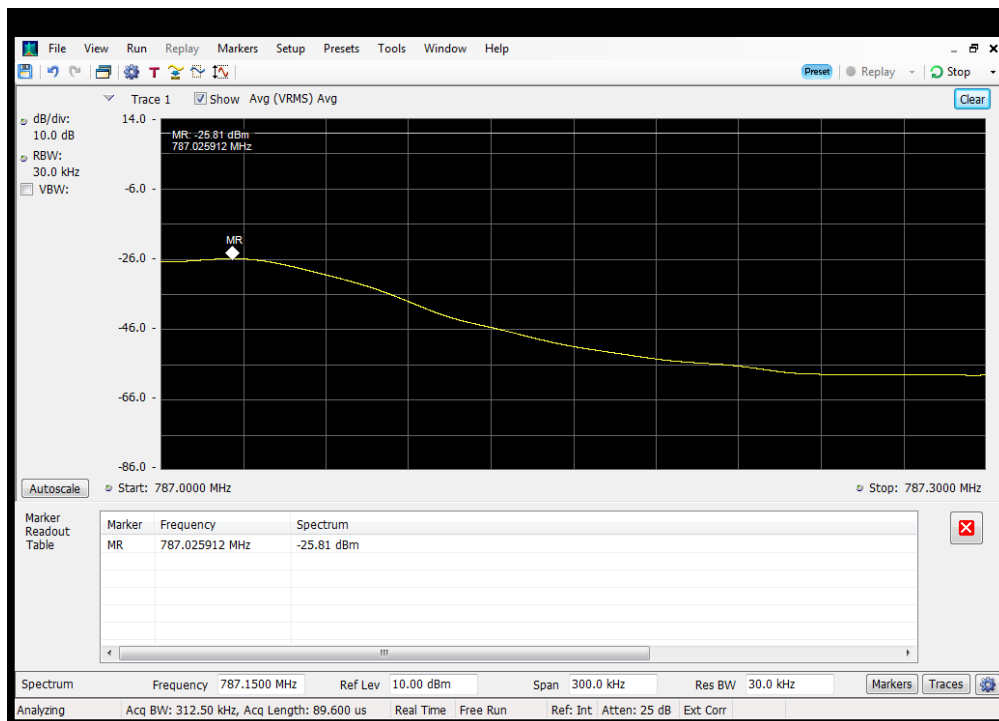

Oobe_UL_GSM_B13_776 - 787 MHz_Upper_Server 3 to Common Donor Port 1