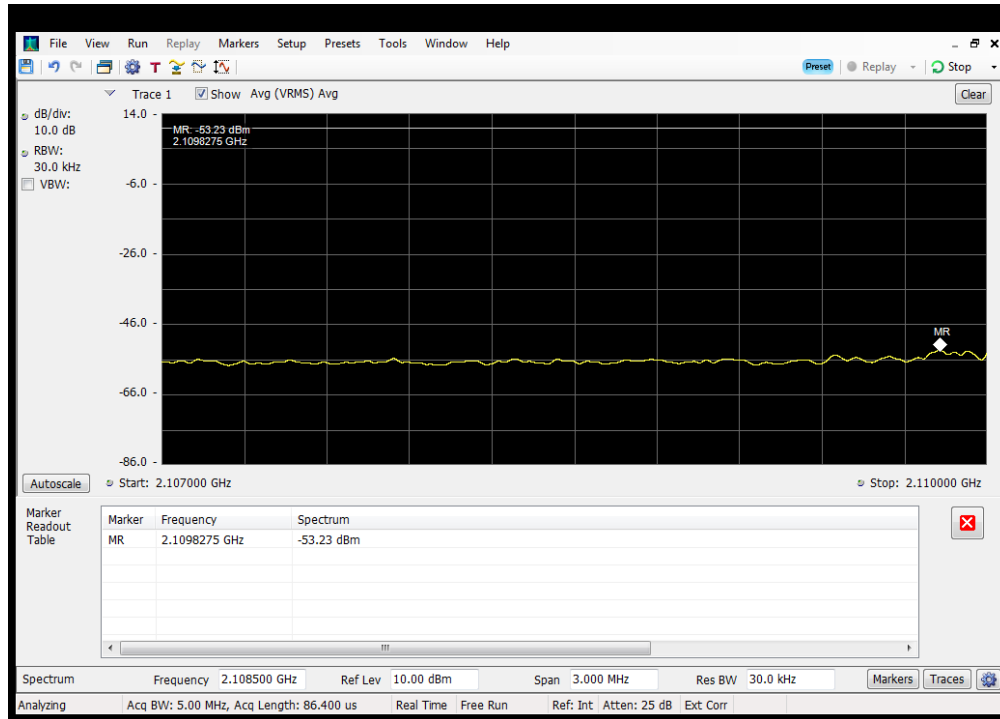

OUBE_DL_CDMA_B12_728 - 746 MHz_Upper_Dedicated Donor Port 3 to S3

OUBE_DL_CDMA_B13_746 - 757 MHz_Lower_Common Donor Port 1 to S3

OUBE_DL_CDMA_B13_746 - 757 MHz_Lower_Dedicated Donor Port 3 to S3

Oobe_DL_CDMA_B13_746 - 757 MHz_Upper_Common Donor Port 1 to S3

Oobe_DL_CDMA_B13_746 - 757 MHz_Upper_Dedicated Donor Port 3 to S3

OOBE_DL_CDMA_B25_2110 - 2155 MHz_Lower_Dedicated Donor Port 1 to S2

OOBE_DL_CDMA_B25_2110 - 2155 MHz_Upper_Dedicated Donor Port 1 to S2

OOBE_DL_CDMA_B4_1930 - 1995 MHz_Lower_Dedicated Donor Port 1 to S2