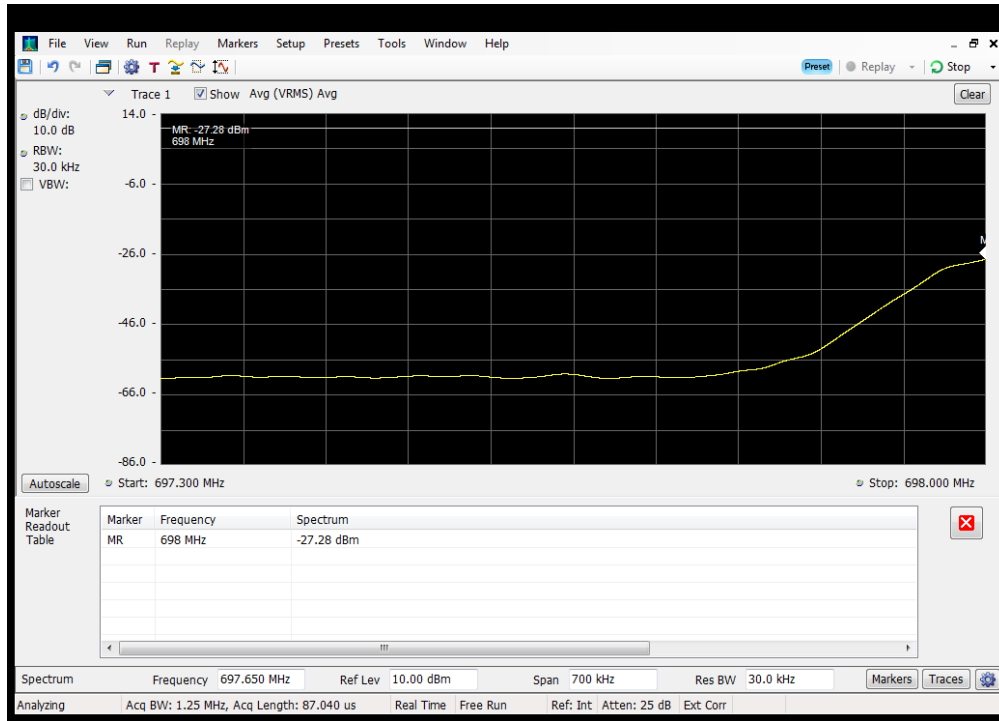

OUBE_UL_CDMA_B5_824 - 849 MHz_Upper_Server 3 to Common Donor Port 1

OUBE_UL_CDMA_B5_824 - 849 MHz_Upper_Server 3 to Dedicated Donor Port 2

OOBE_UL_GSM_B12_698 - 716 MHz_Lower_Server 1 to Common Donor Port 1