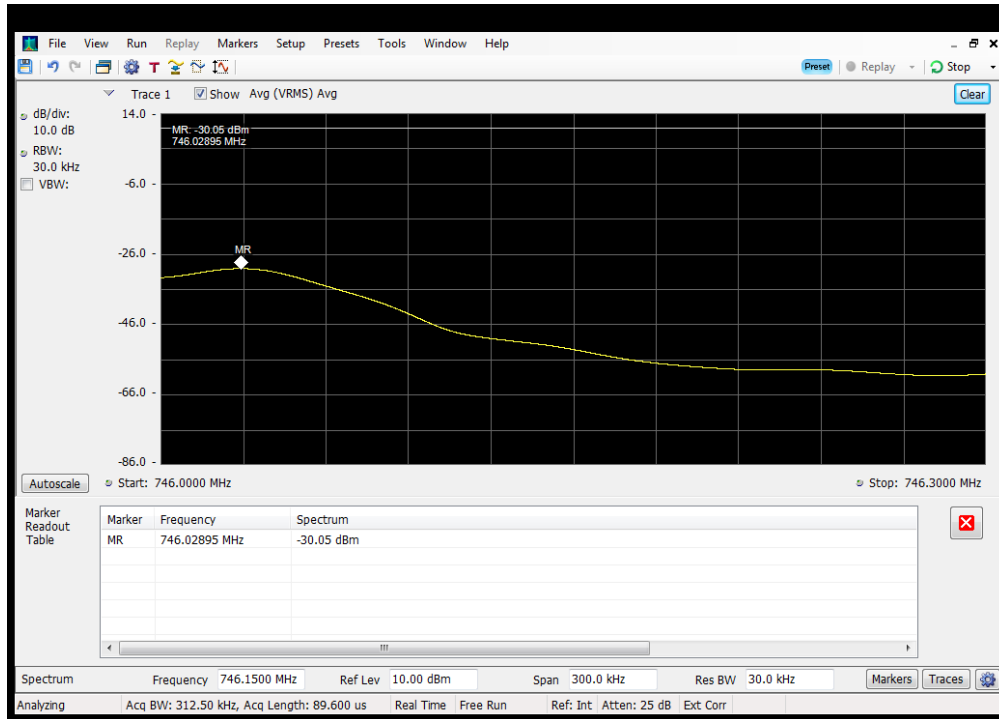

OOBE_DL_CDMA_B5_869 - 894 MHz_Upper_Dedicated Donor Port 2 to S3

OOBE_DL_GSM_B12_728 - 746 MHz_Lower_Common Donor Port 1 to S3

OOBE_DL_GSM_B12_728 - 746 MHz_Lower_Dedicated Donor Port 3 to S3

OOBE_DL_GSM_B12_728 - 746 MHz_Upper_Common Donor Port 1 to S3