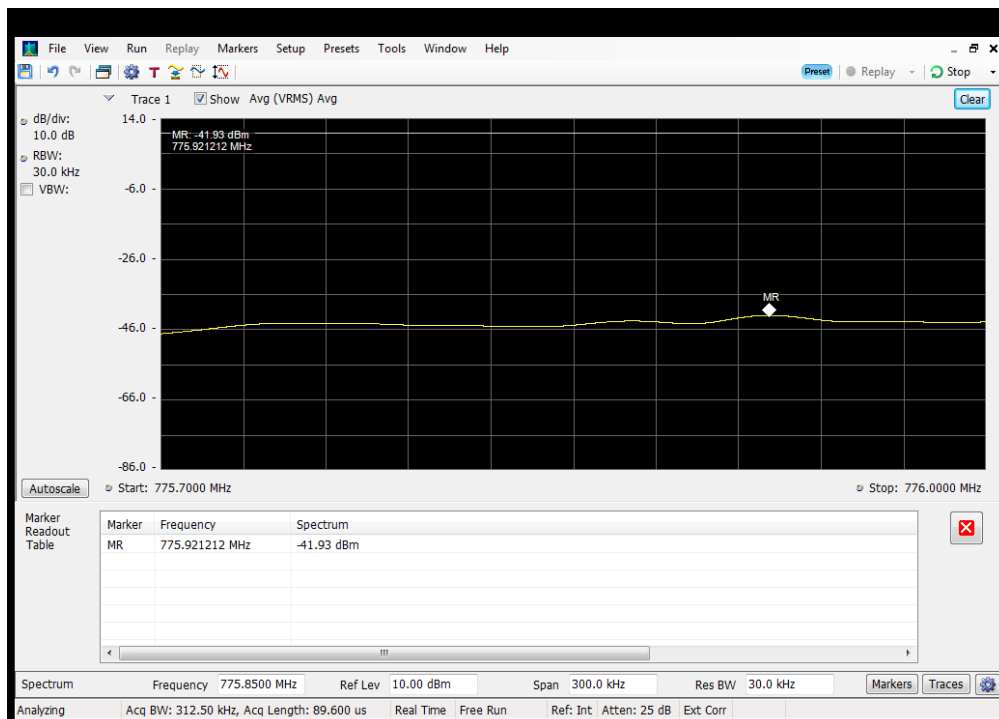

OOBE_UL_CDMA_B13_776 - 787 MHz_Lower_Server 3 to Common Donor Port 1