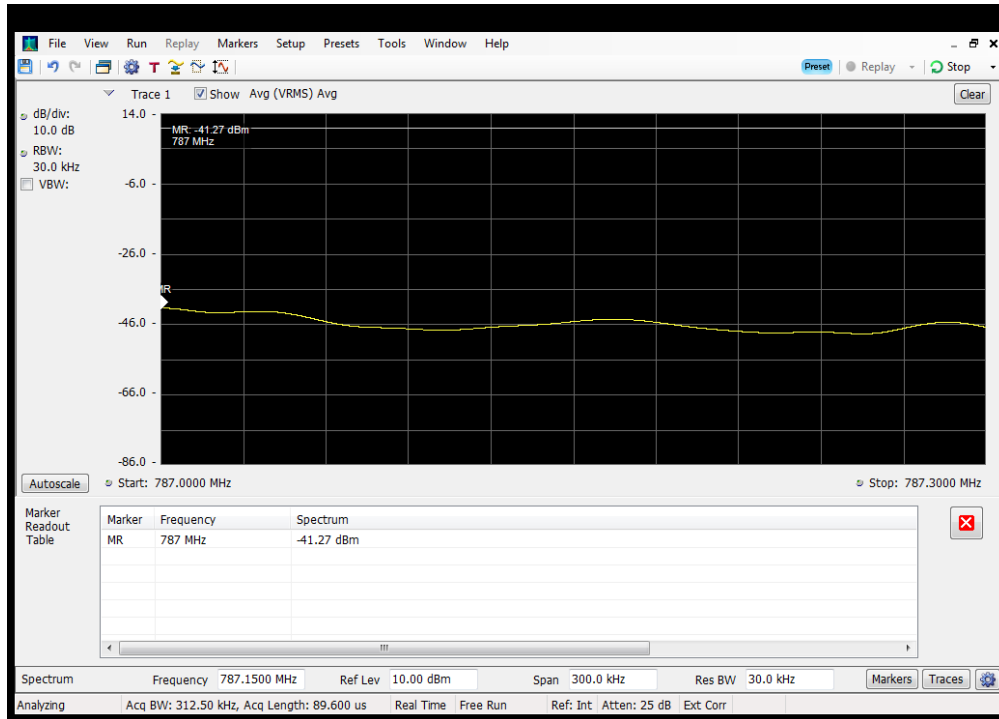

OOBE_UL_WCDMA_B13_776 - 787 MHz_Upper_Server 2 to Dedicated Donor Port 3