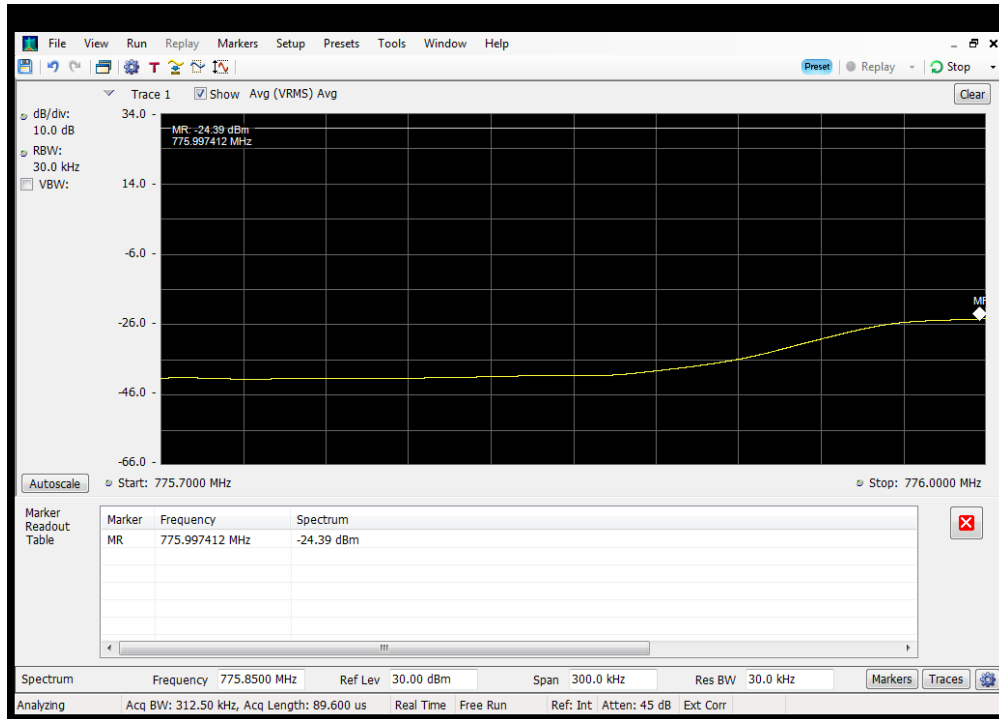

Oobe_UL_GSM_B13_776 - 787 MHz_Lower_Server 2 to Dedicated Donor Port 3