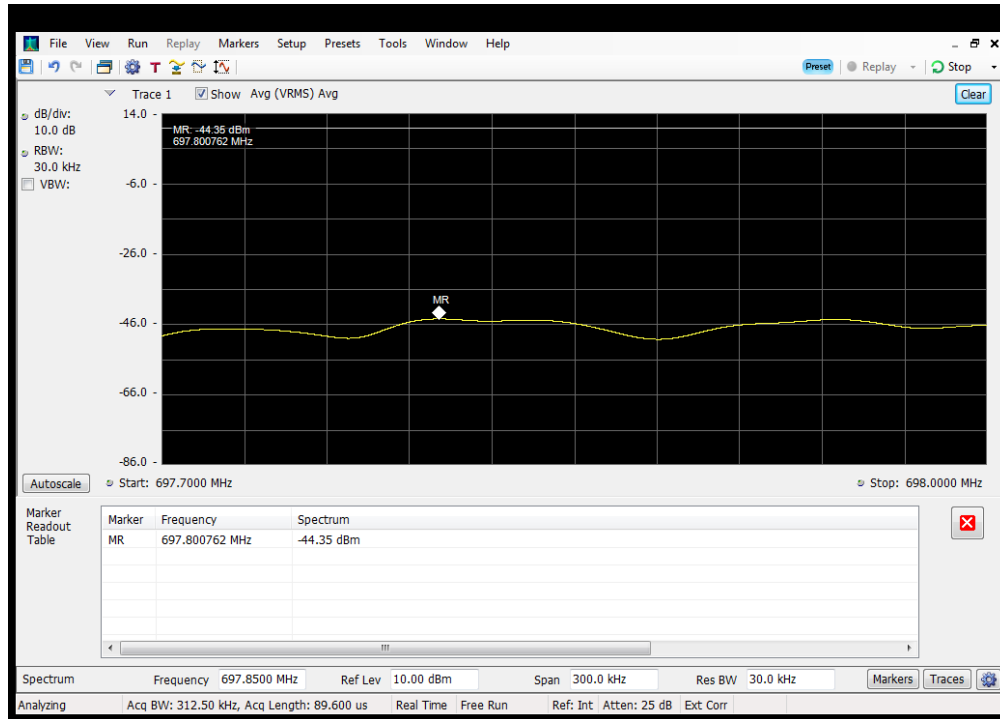

Oobe_UL_WCDMA_B12_698 - 716 MHz_Lower_Server 1 to Common Donor Port 1