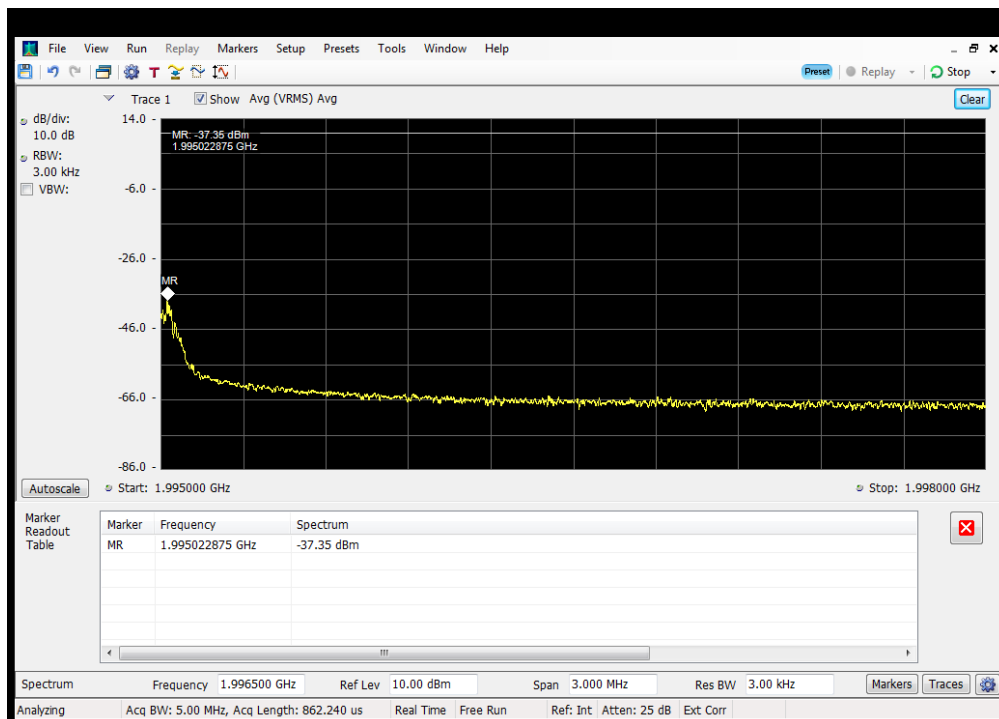

OUBE_DL_GSM_B4_1930 - 1995 MHz_Upper_Dedicated Donor Port 1 to S2