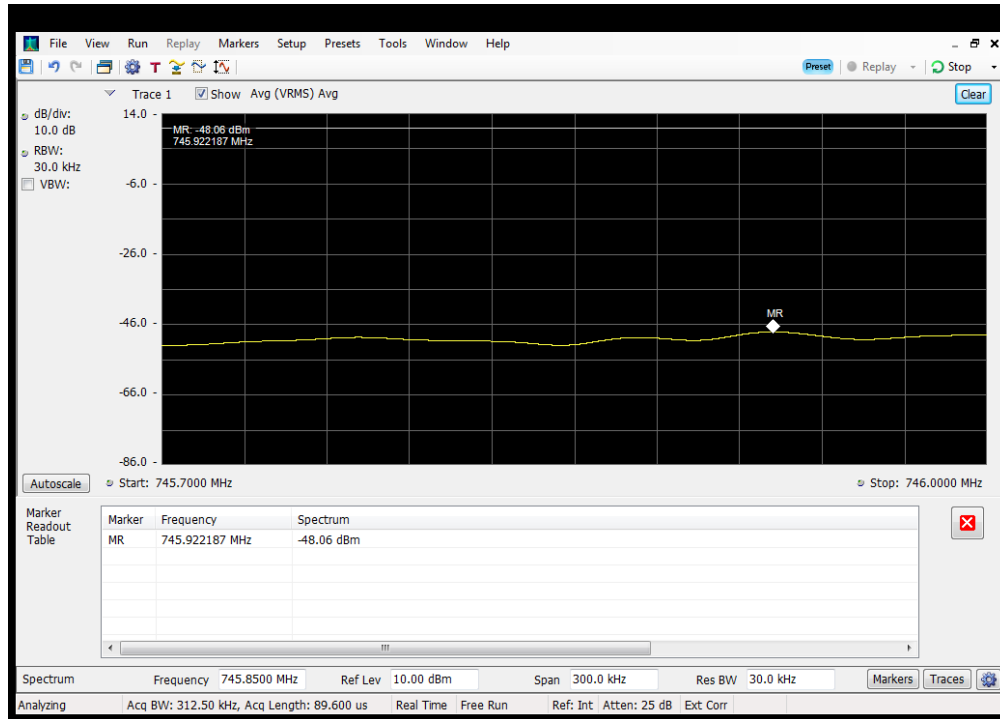

Annex C

Out of Band Emissions

OUBE_DL_CDMA_B12_728 - 746 MHz_Lower_Common Donor Port 1 to S3

OUBE_DL_CDMA_B12_728 - 746 MHz_Lower_Dedicated Donor Port 3 to S3

OUBE_DL_CDMA_B12_728 - 746 MHz_Upper_Common Donor Port 1 to S3

OUBE_DL_CDMA_B12_728 - 746 MHz_Upper_Dedicated Donor Port 3 to S3

OUBE_DL_CDMA_B13_746 - 757 MHz_Lower_Common Donor Port 1 to S3

OUBE_DL_CDMA_B13_746 - 757 MHz_Lower_Dedicated Donor Port 3 to S3

Oobe_DL_CDMA_B13_746 - 757 MHz_Upper_Common Donor Port 1 to S3