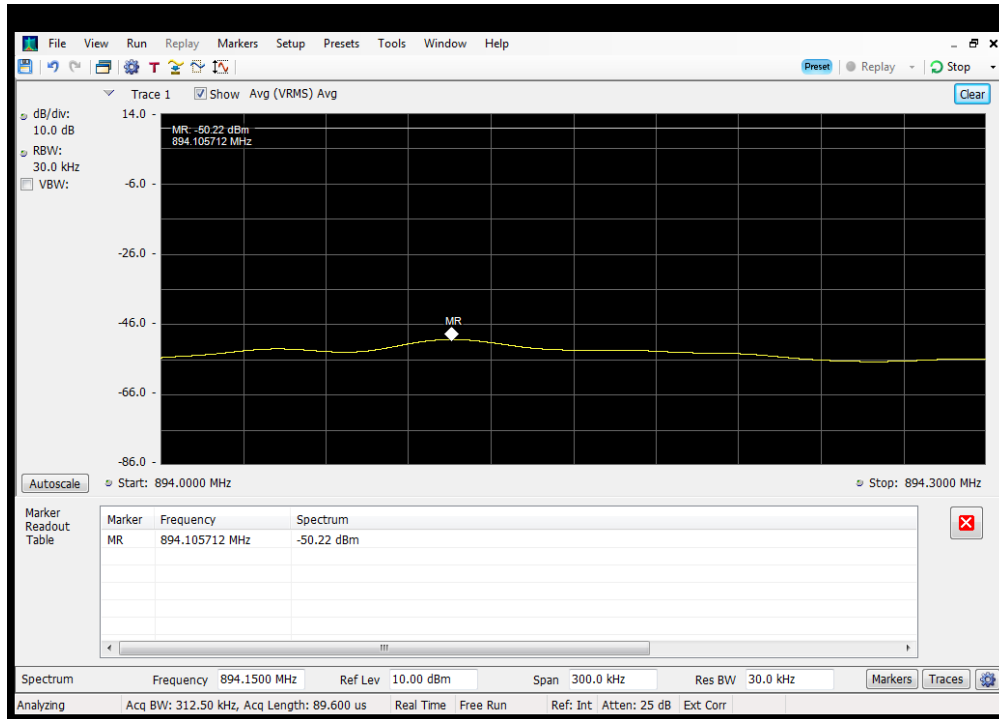

OOBE_DL_CDMA_B4_1930 - 1995 MHz_Upper_Dedicated Donor Port 1 to S2

OOBE_DL_CDMA_B5_869 - 894 MHz_Lower_Common Donor Port 1 to S1

OOBE_DL_CDMA_B5_869 - 894 MHz_Lower_Dedicated Donor Port 2 to S3

OOBE_DL_CDMA_B5_869 - 894 MHz_Upper_Common Donor Port 1 to S1