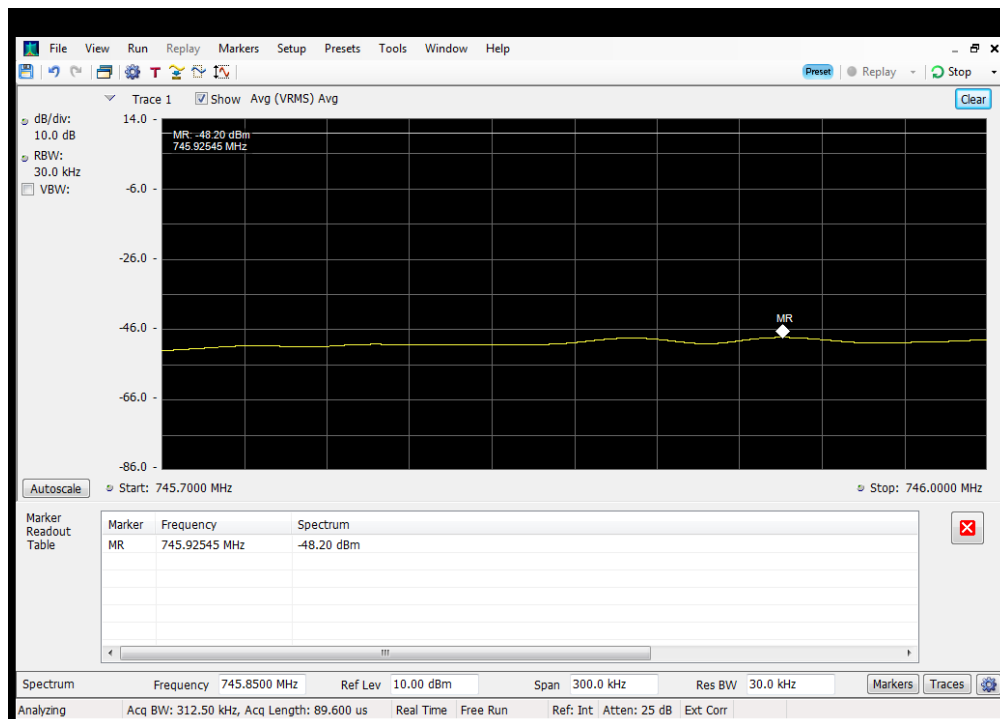

OUBE_DL_CDMA_B12_728 - 746 MHz_Upper_Dedicated Donor Port 3 to S3

OUBE_DL_CDMA_B13_746 - 757 MHz_Lower_Common Donor Port 1 to S3

OUBE_DL_CDMA_B13_746 - 757 MHz_Lower_Dedicated Donor Port 3 to S3

Oobe_DL_CDMA_B13_746 - 757 MHz_Upper_Common Donor Port 1 to S3

Oobe_DL_CDMA_B13_746 - 757 MHz_Upper_Dedicated Donor Port 3 to S3

OOBE_DL_CDMA_B25_2110 - 2155 MHz_Lower_Dedicated Donor Port 1 to S2

OOBE_DL_CDMA_B25_2110 - 2155 MHz_Upper_Dedicated Donor Port 1 to S2

OOBE_DL_CDMA_B4_1930 - 1995 MHz_Lower_Dedicated Donor Port 1 to S2