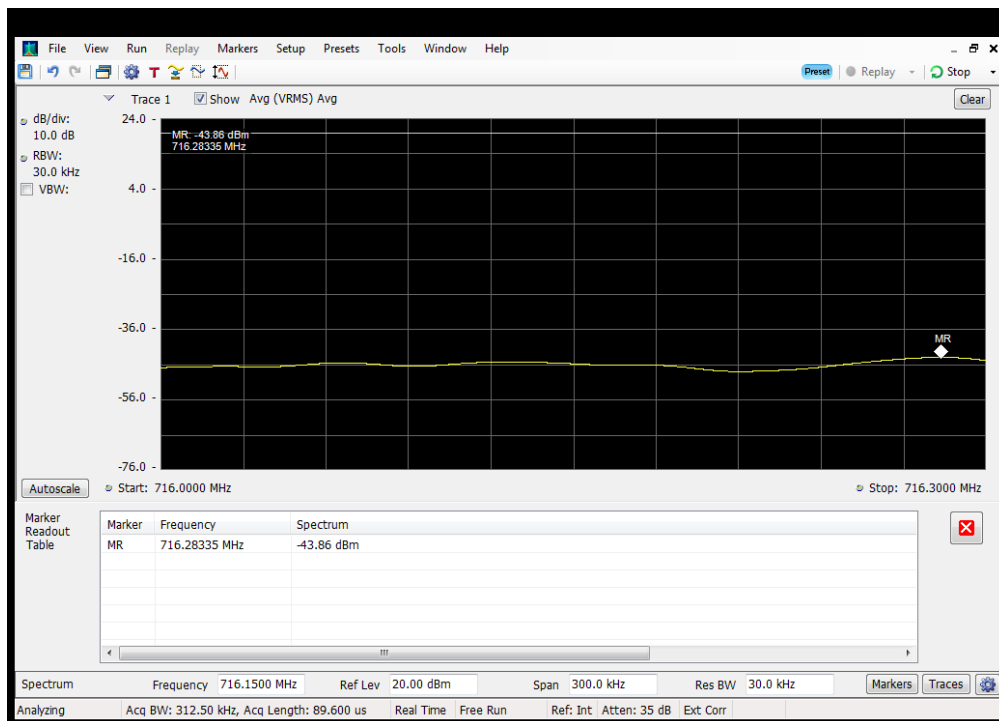

OOBE_UL_CDMA_B12_698 - 716 MHz_Upper_Server 2 to Dedicated Donor Port 3