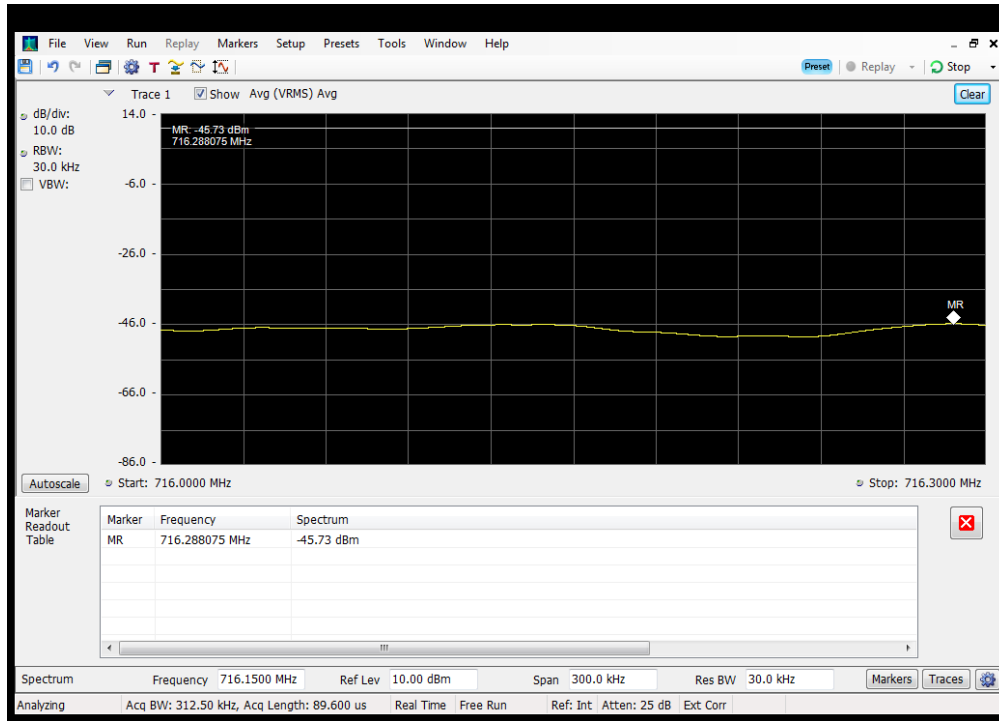

OOBE_UL_CDMA_B12_698 - 716 MHz_Upper_Server 1 to Common Donor Port 1