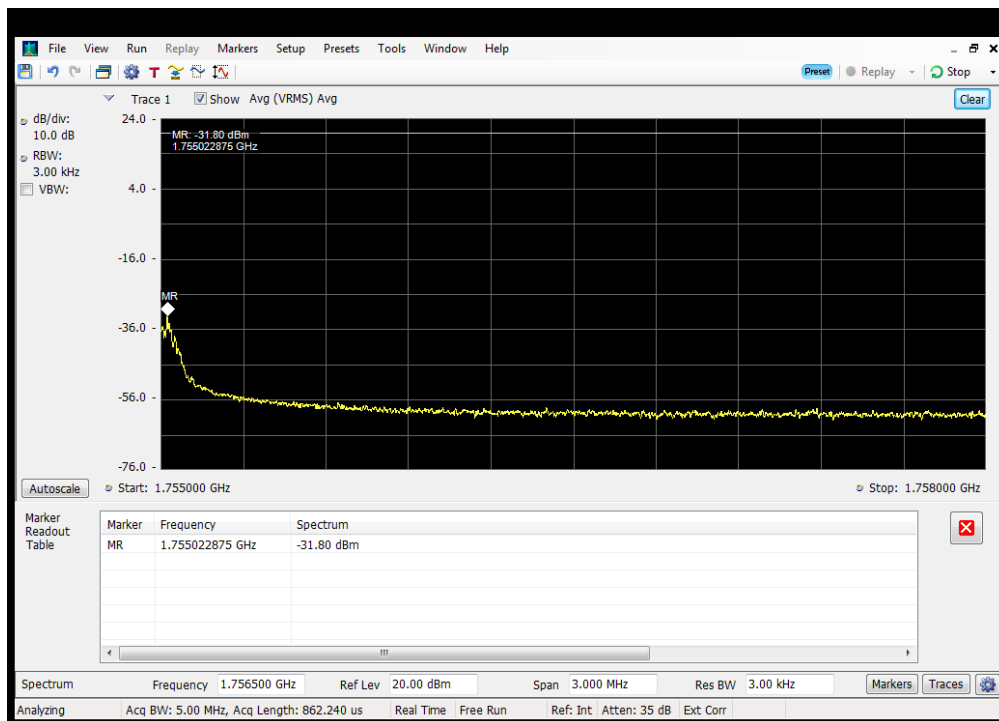

OOBE_UL_GSM_B4_1710 - 1755 MHz_Upper_Server 3 to Dedicated Donor Port 1