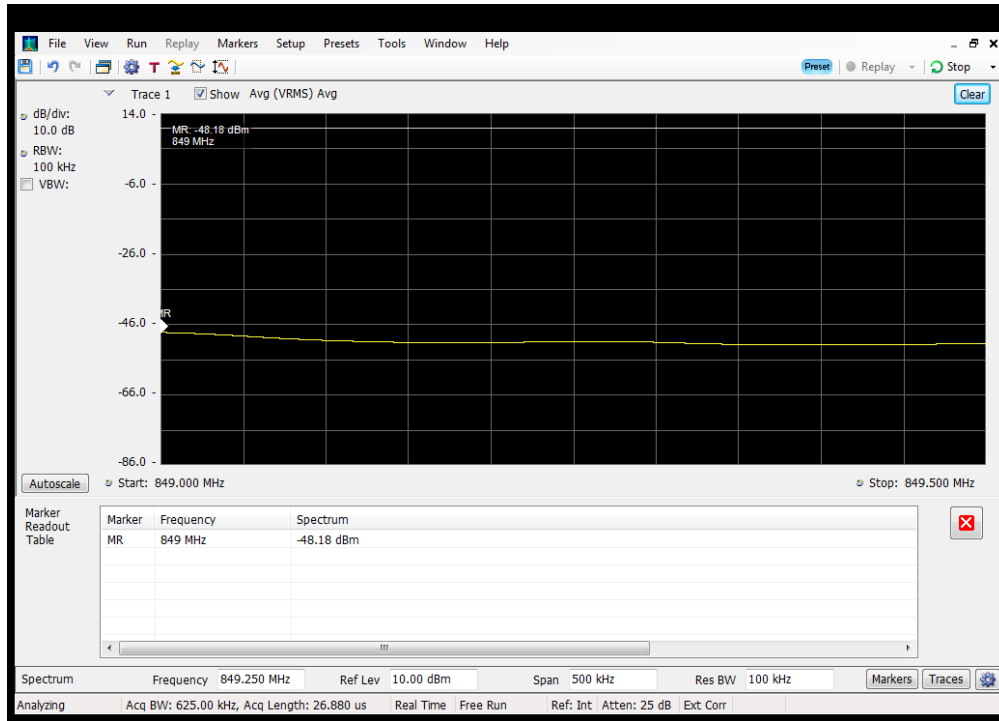

OOBE_UL_WCDMA_B5_824 - 849 MHz_Lower_Server 3 to Common Donor Port 1

OOBE_UL_WCDMA_B5_824 - 849 MHz_Lower_Server 3 to Dedicated Donor Port 2

OOBE_UL_WCDMA_B5_824 - 849 MHz_Upper_Server 3 to Common Donor Port 1