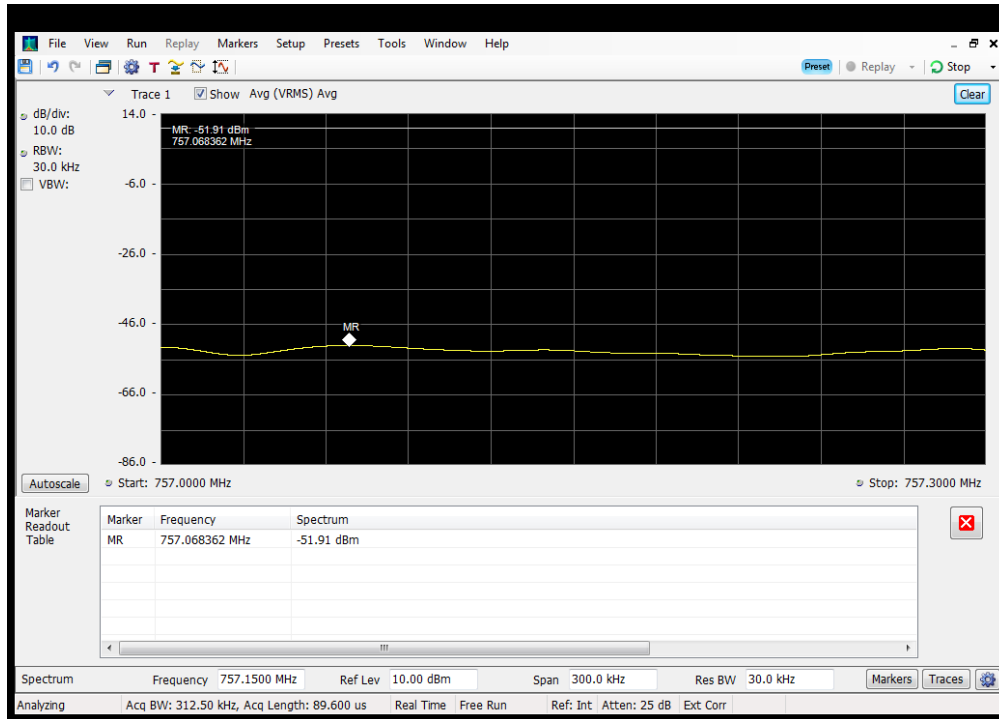

OUBE_DL_CDMA_B12_728 - 746 MHz_Upper_Dedicated Donor Port 3 to S3

OUBE_DL_CDMA_B13_746 - 757 MHz_Lower_Common Donor Port 1 to S3

OUBE_DL_CDMA_B13_746 - 757 MHz_Lower_Dedicated Donor Port 3 to S3

Oobe_DL_CDMA_B13_746 - 757 MHz_Upper_Common Donor Port 1 to S3

Oobe_DL_CDMA_B13_746 - 757 MHz_Upper_Dedicated Donor Port 3 to S3

OOBE_DL_CDMA_B25_2110 - 2155 MHz_Lower_Dedicated Donor Port 1 to S2

OOBE_DL_CDMA_B25_2110 - 2155 MHz_Upper_Dedicated Donor Port 1 to S2

OOBE_DL_CDMA_B4_1930 - 1995 MHz_Lower_Dedicated Donor Port 1 to S2