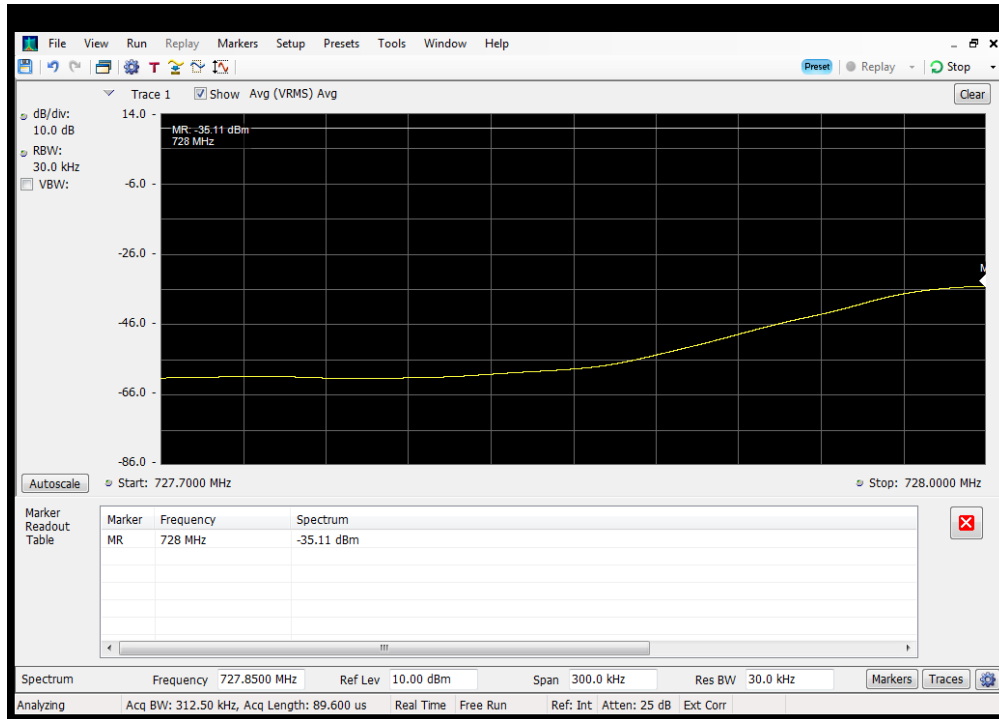

OOBE_DL_GSM_B12_728 - 746 MHz_Lower_Common Donor Port 1 to S3