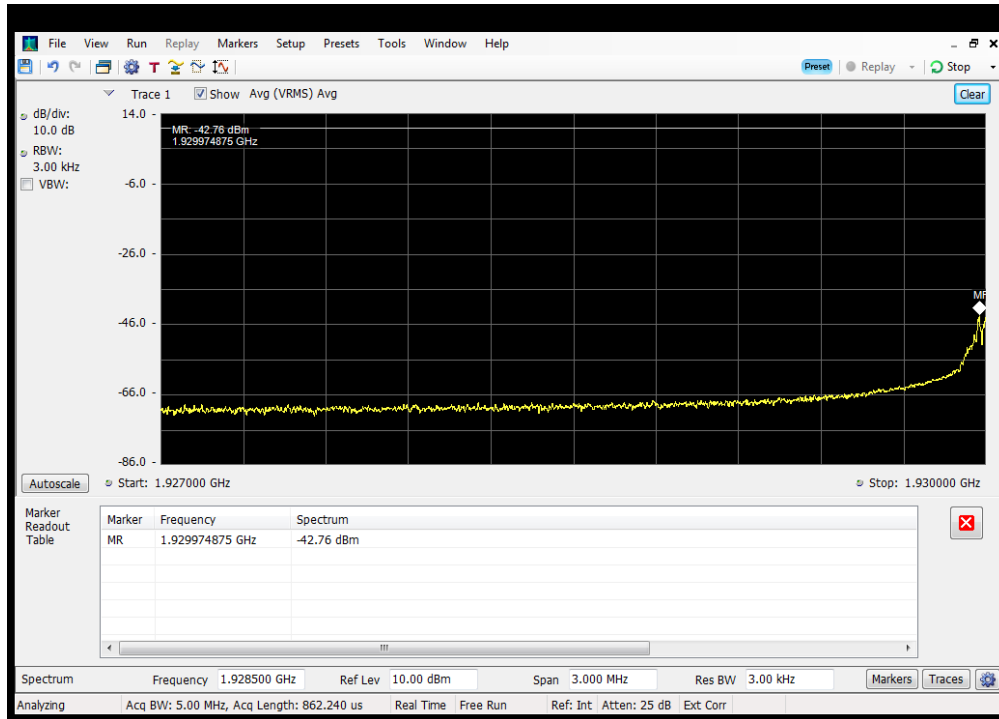

OOBE_DL_GSM_B13_746 - 757 MHz_Upper_Dedicated Donor Port 3 to S3

OOBE_DL_GSM_B25_2110 - 2155 MHz_Lower_Dedicated Donor Port 1 to S2

OOBE_DL_GSM_B25_2110 - 2155 MHz_Upper_Dedicated Donor Port 1 to S2

OUBE_DL_GSM_B4_1930 - 1995 MHz_Lower_Dedicated Donor Port 1 to S2