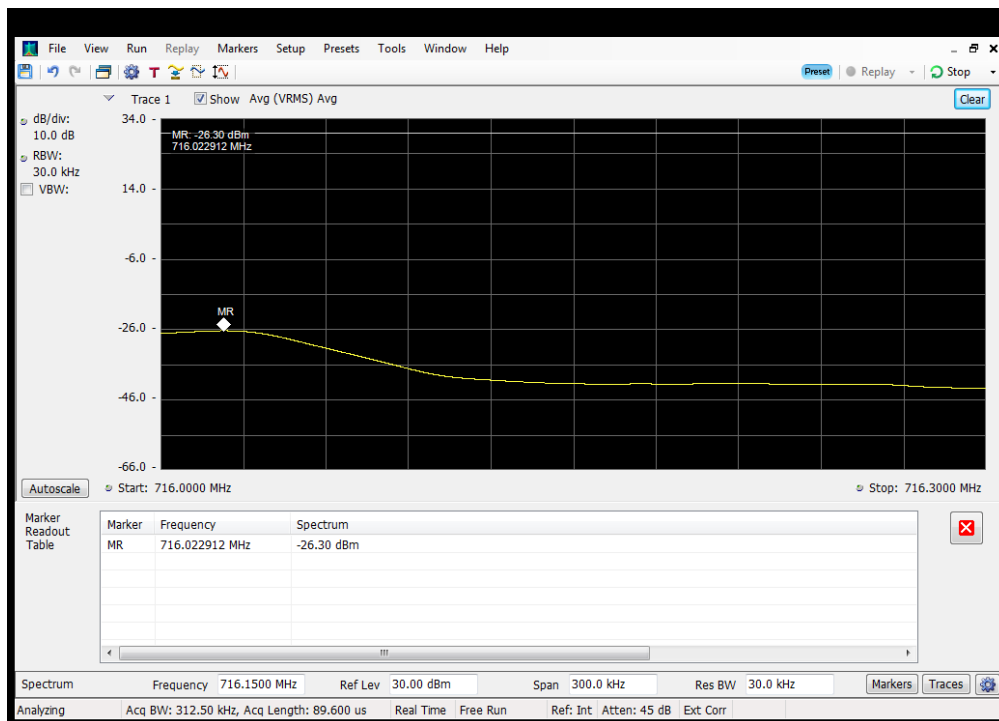

OOBE_UL_GSM_B12_698 - 716 MHz_Lower_Server 2 to Dedicated Donor Port 3

OOBE_UL_GSM_B12_698 - 716 MHz_Upper_Server 1 to Common Donor Port 1

OOBE_UL_GSM_B12_698 - 716 MHz_Upper_Server 2 to Dedicated Donor Port 3