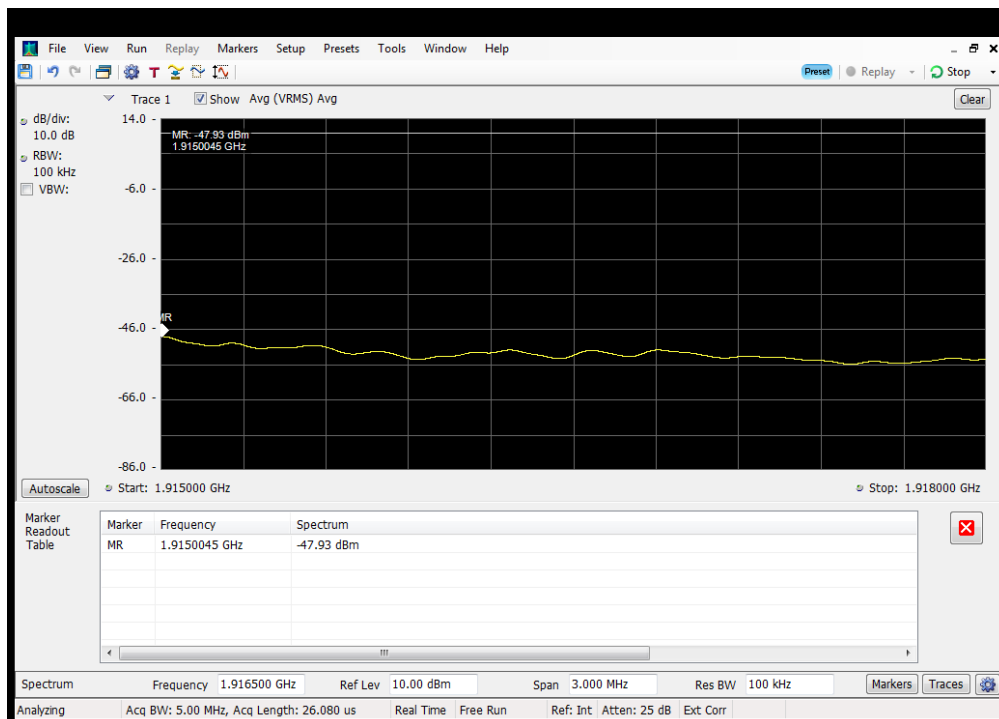

OOBE_UL_WCDMA_B25_1850 - 1915 MHz_Upper_Server 4 to Dedicated Donor Port 1