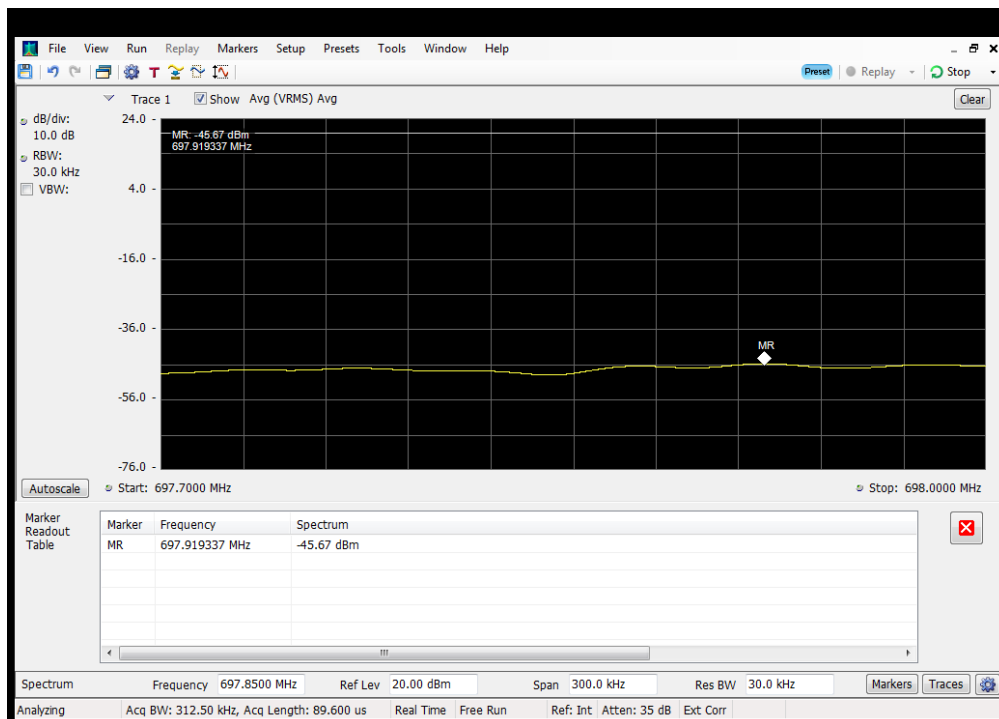

OUBE_DL_WCDMA_B5_869 - 894 MHz_Upper_Common Donor Port 1 to S2

OUBE_DL_WCDMA_B5_869 - 894 MHz_Upper_Dedicated Donor Port 2 to S3

OOBE_UL_CDMA_B12_698 - 716 MHz_Lower_Server 1 to Common Donor Port 1

OOBE_UL_CDMA_B12_698 - 716 MHz_Lower_Server 2 to Dedicated Donor Port 3