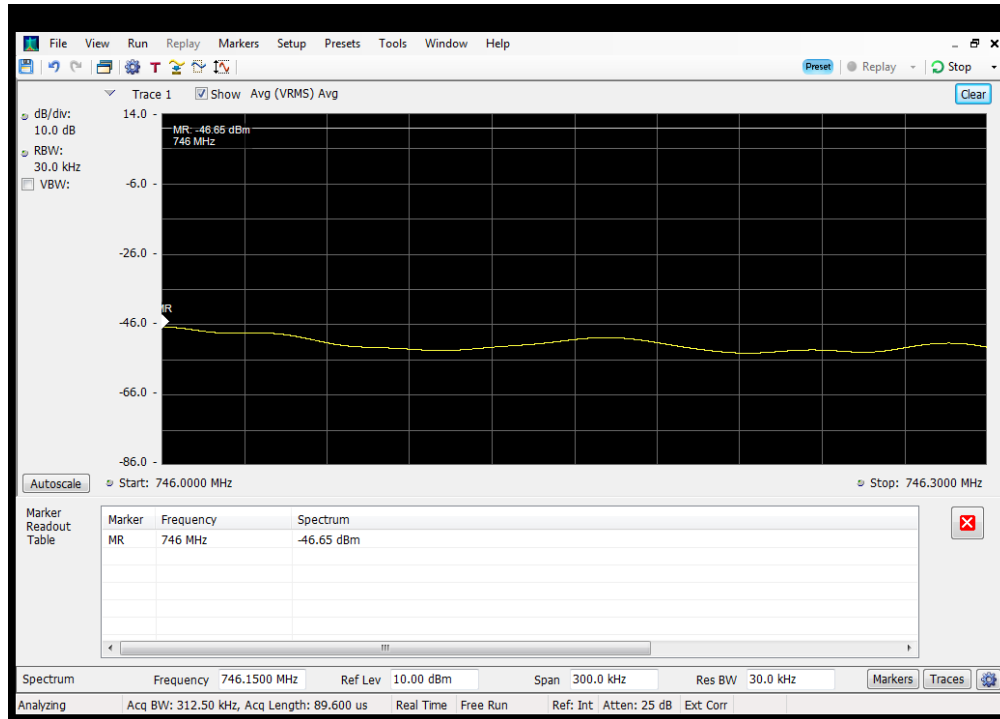

OOBE_DL_GSM_B5_869 - 894 MHz_Upper_Dedicated Donor Port 2 to S3

OOBE_DL_WCDMA_B12_728 - 746 MHz_Lower_Common Donor Port 1 to S3

OOBE_DL_WCDMA_B12_728 - 746 MHz_Lower_Dedicated Donor Port 3 to S3

OOBE_DL_WCDMA_B12_728 - 746 MHz_Upper_Common Donor Port 1 to S3