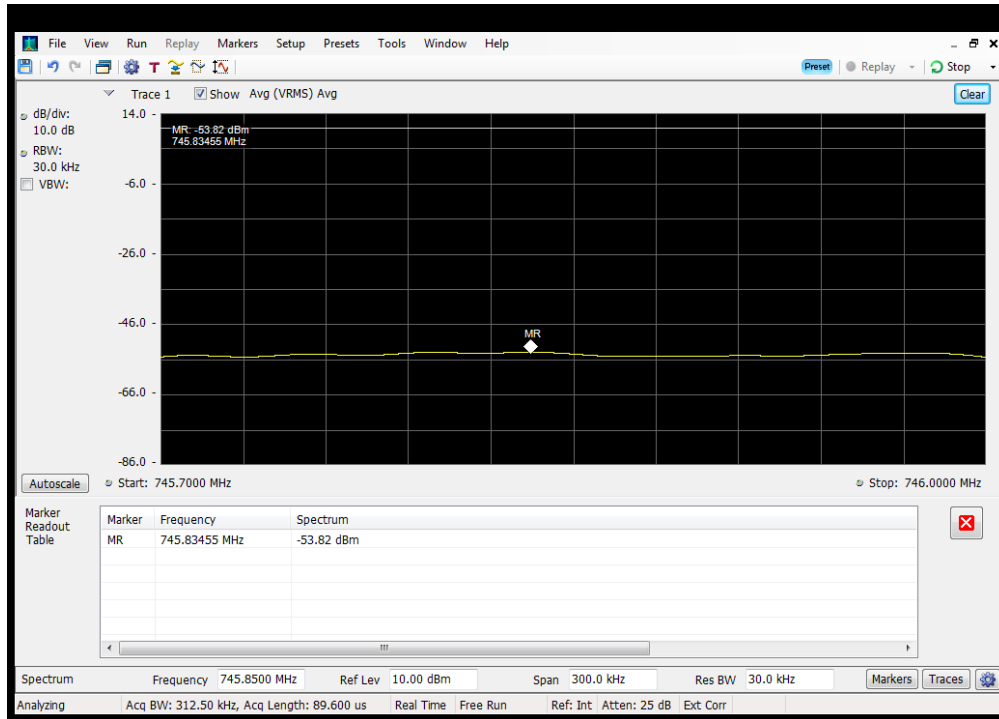

OOBE_DL_WCDMA_B13_746 - 757 MHz_Lower_Common Donor Port 1 to S3