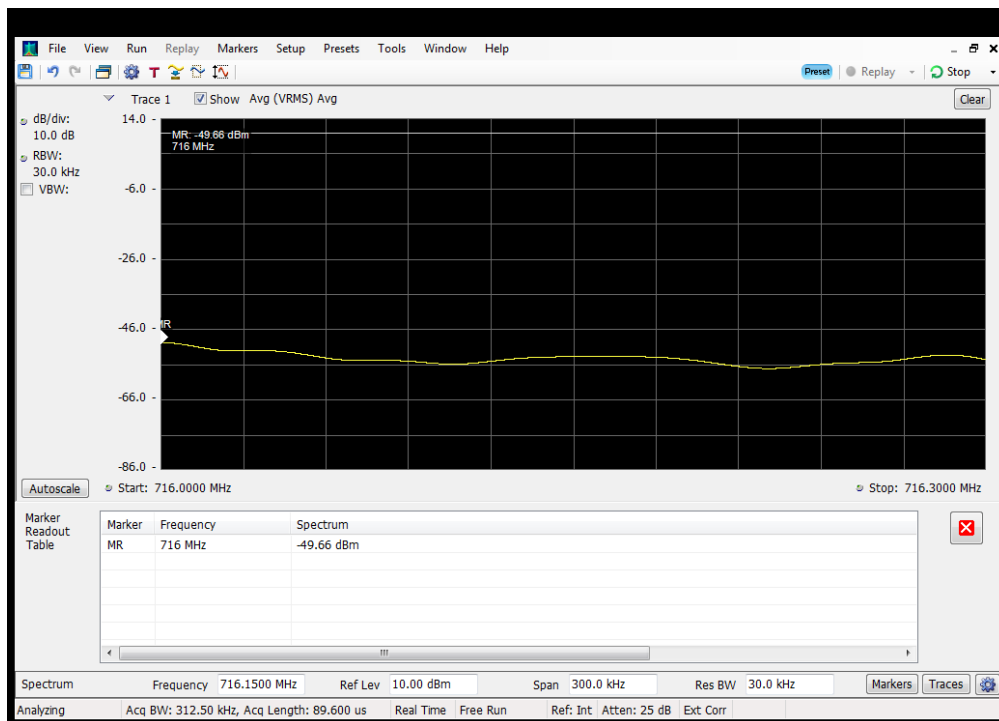

OOBE_UL_WCDMA_B12_698 - 716 MHz_Upper_Server 2 to Dedicated Donor Port 3