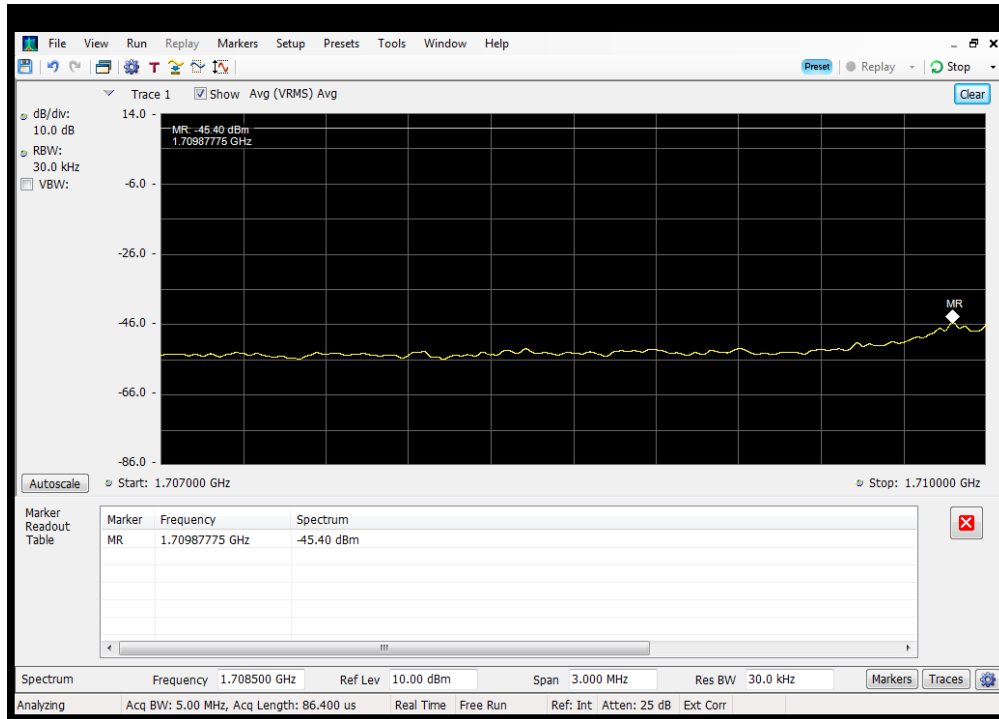

Oobe_UL_CDMA_B25_1850 - 1915 MHz_Lower_Server 4 to Dedicated Donor Port 1

Oobe_UL_CDMA_B25_1850 - 1915 MHz_Upper_Server 4 to Dedicated Donor Port 1

Oobe_UL_CDMA_B4_1710 - 1755 MHz_Lower_Server 3 to Dedicated Donor Port 1