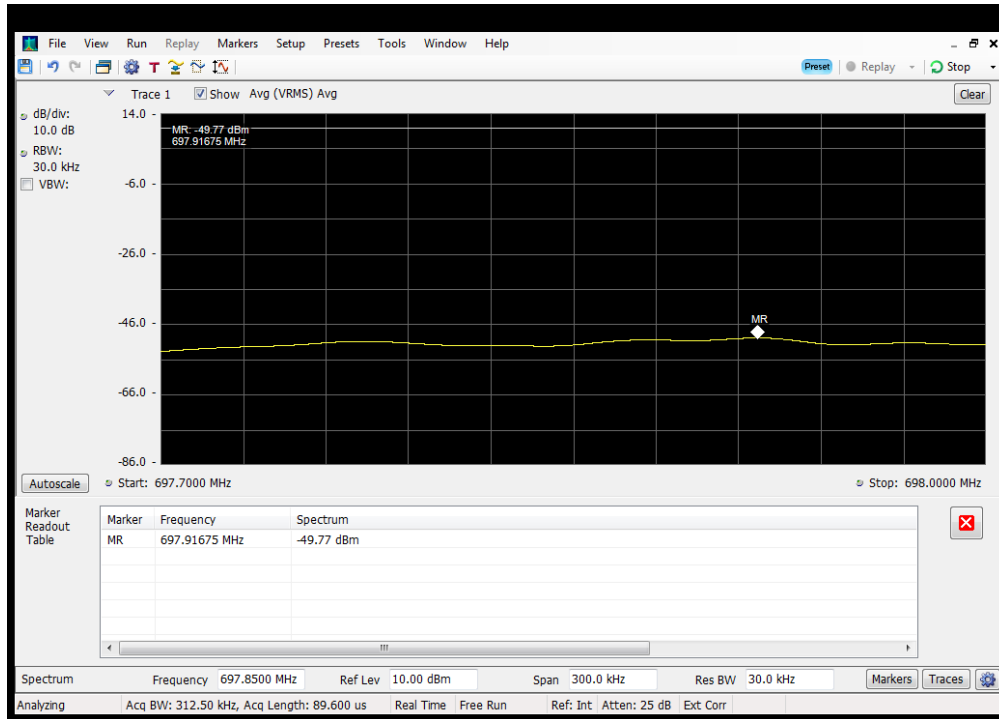

OUBE_DL_WCDMA_B5_869 - 894 MHz_Upper_Common Donor Port 1 to S2

OUBE_DL_WCDMA_B5_869 - 894 MHz_Upper_Dedicated Donor Port 2 to S3

OOBE_UL_CDMA_B12_698 - 716 MHz_Lower_Server 1 to Common Donor Port 1

OOBE_UL_CDMA_B12_698 - 716 MHz_Lower_Server 2 to Dedicated Donor Port 3