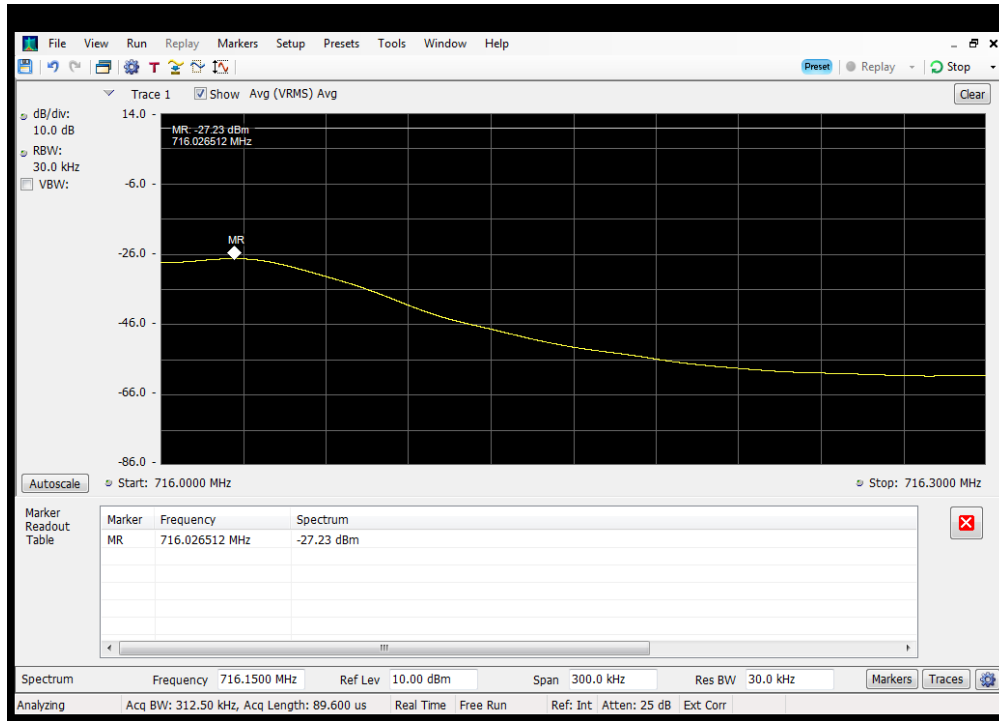

OOBE_UL_GSM_B12_698 - 716 MHz_Upper_Server 1 to Common Donor Port 1