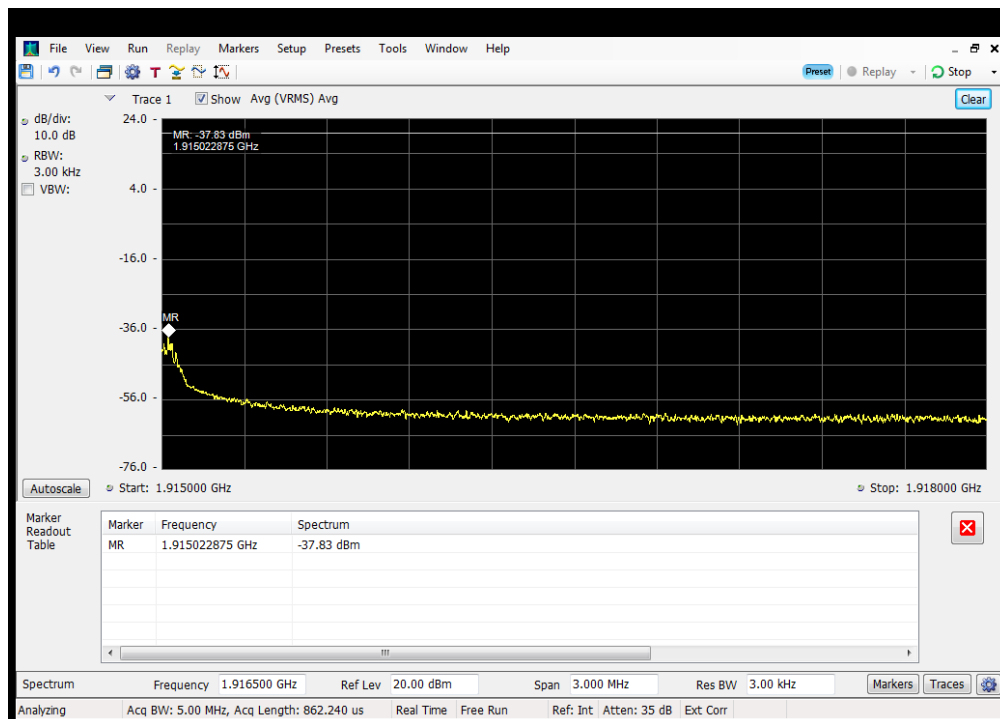

Oobe_UL_GSM_B13_776 - 787 MHz_Upper_Server 3 to Common Donor Port 1

OOBE_UL_GSM_B25_1850 - 1915 MHz_Lower_Server 4 to Dedicated Donor Port 1

OOBE_UL_GSM_B25_1850 - 1915 MHz_Upper_Server 4 to Dedicated Donor Port 1