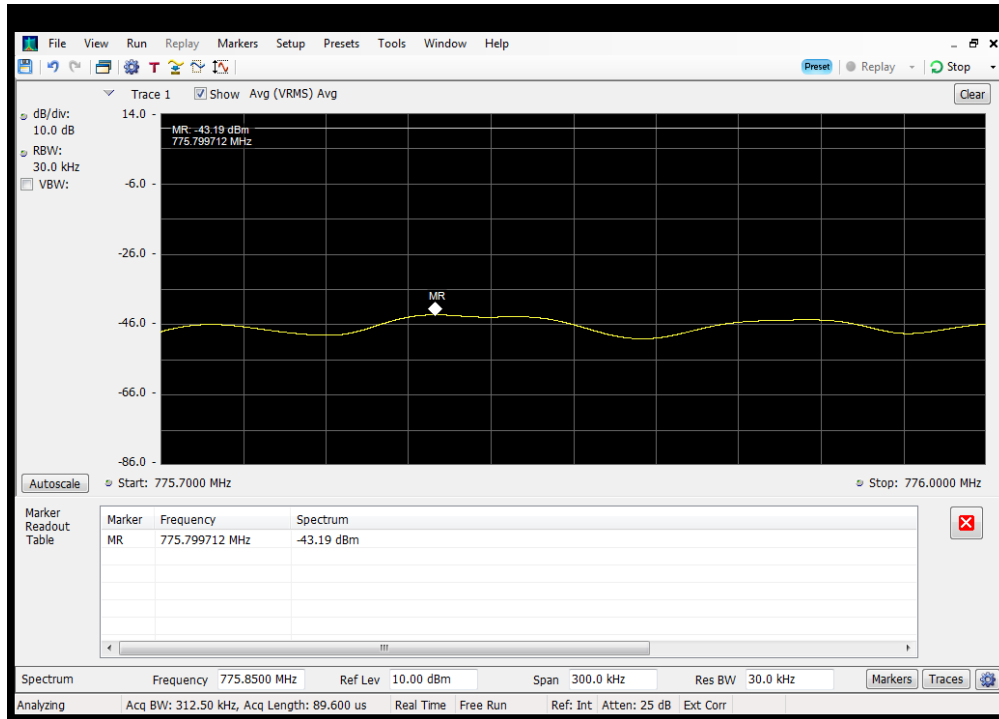

OOBE_UL_WCDMA_B13_776 - 787 MHz_Lower_Server 2 to Dedicated Donor Port 3