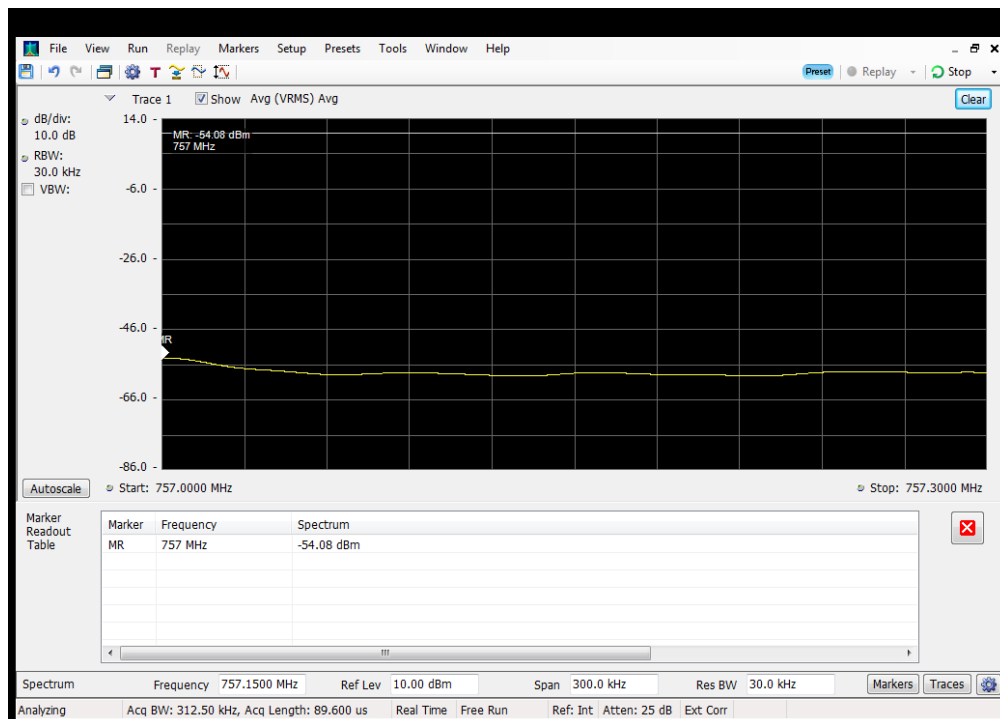

OOBE_DL_WCDMA_B13_746 - 757 MHz_Upper_Dedicated Donor Port 3 to S3