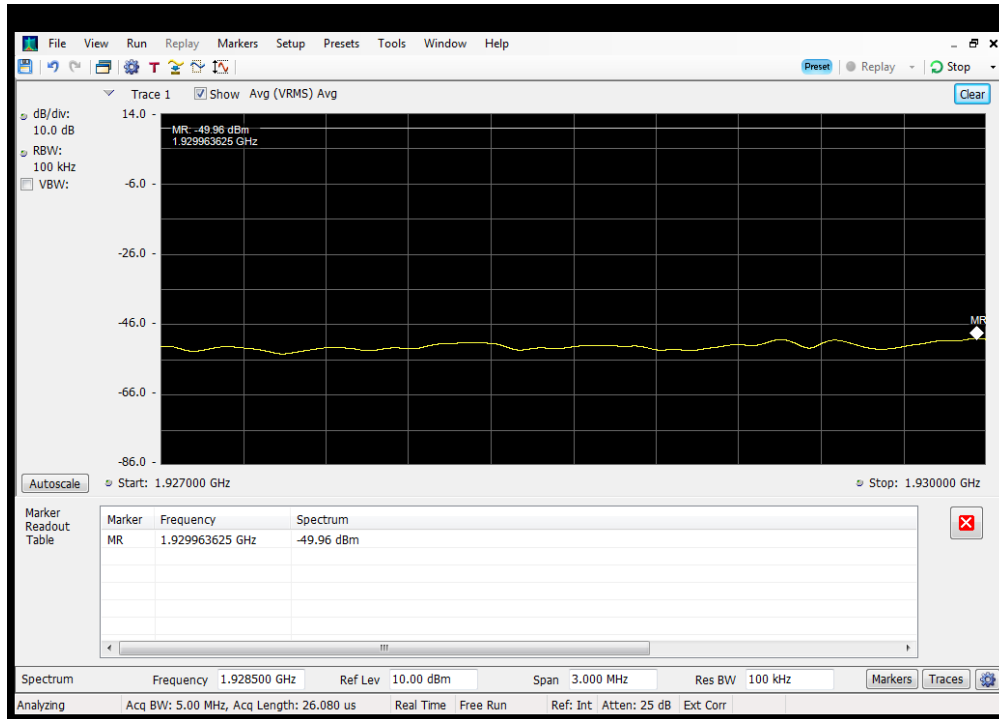

OOBE_DL_WCDMA_B4_1930 - 1995 MHz_Lower_Dedicated Donor Port 1 to S2