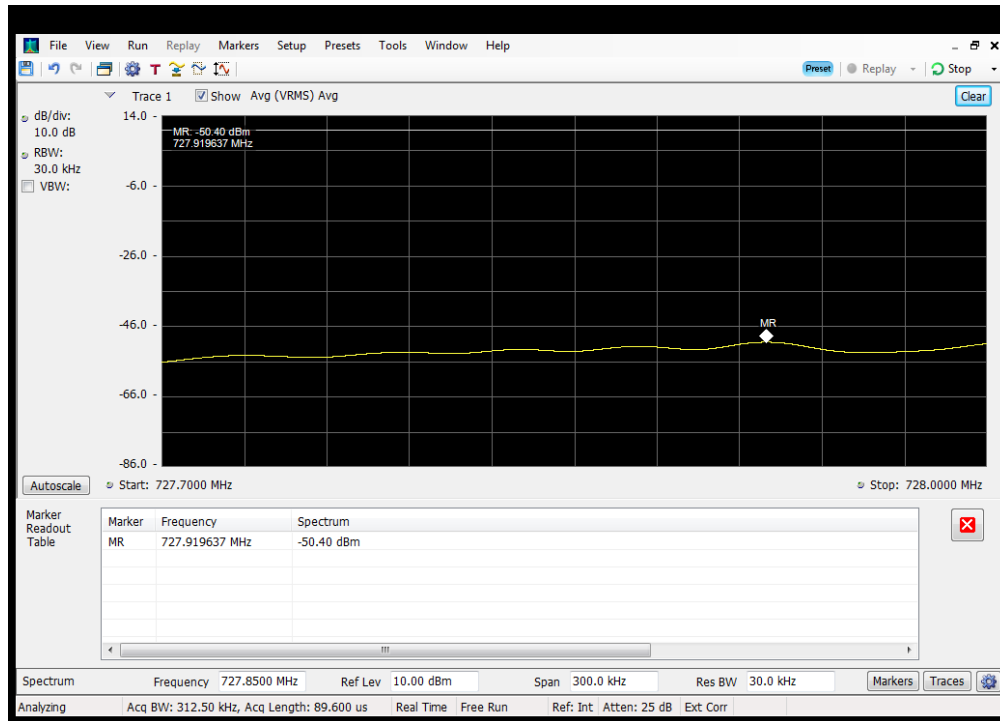

Annex C

Out of Band Emissions

OUBE_DL_CDMA_B12_728 - 746 MHz_Lower_Common Donor Port 1 to S3

OUBE_DL_CDMA_B12_728 - 746 MHz_Lower_Dedicated Donor Port 3 to S3

OUBE_DL_CDMA_B12_728 - 746 MHz_Upper_Common Donor Port 1 to S3