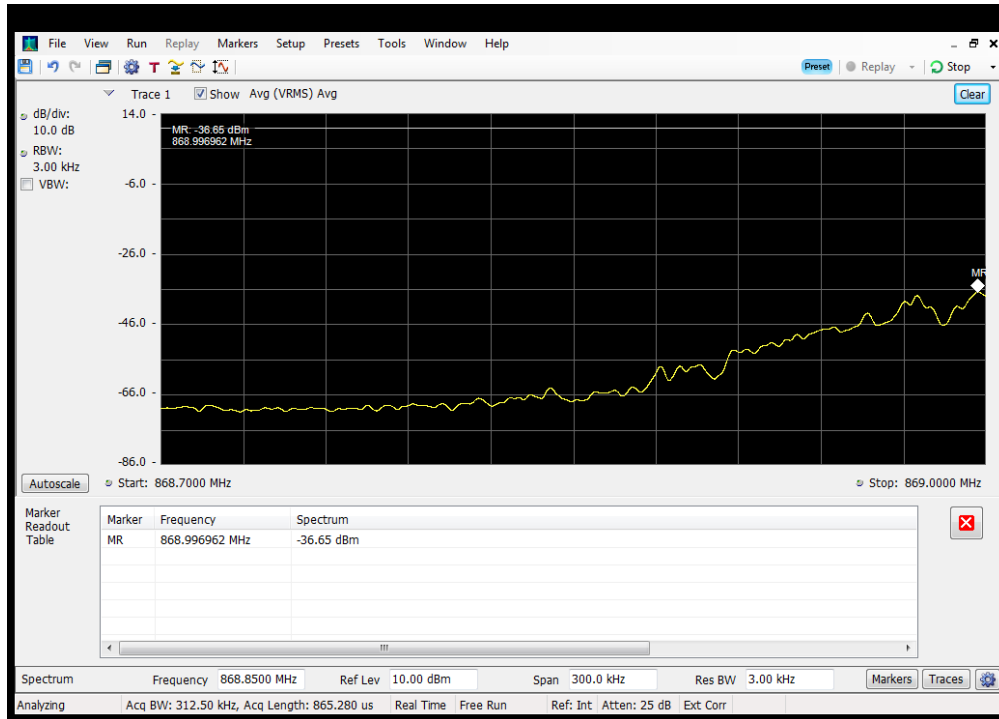

OOBE_DL_GSM_B13_746 - 757 MHz_Upper_Dedicated Donor Port 3 to S3

OOBE_DL_GSM_B25_2110 - 2155 MHz_Lower_Dedicated Donor Port 1 to S2

OOBE_DL_GSM_B25_2110 - 2155 MHz_Upper_Dedicated Donor Port 1 to S2

OUBE_DL_GSM_B4_1930 - 1995 MHz_Lower_Dedicated Donor Port 1 to S2

OUBE_DL_GSM_B4_1930 - 1995 MHz_Upper_Dedicated Donor Port 1 to S2

Oobe_DL_GSM_B5_869 - 894 MHz_Lower_Common Donor Port 1 to S2

Oobe_DL_GSM_B5_869 - 894 MHz_Lower_Dedicated Donor Port 2 to S3

OOBE_DL_GSM_B5_869 - 894 MHz_upper_Common Donor Port 1 to S2