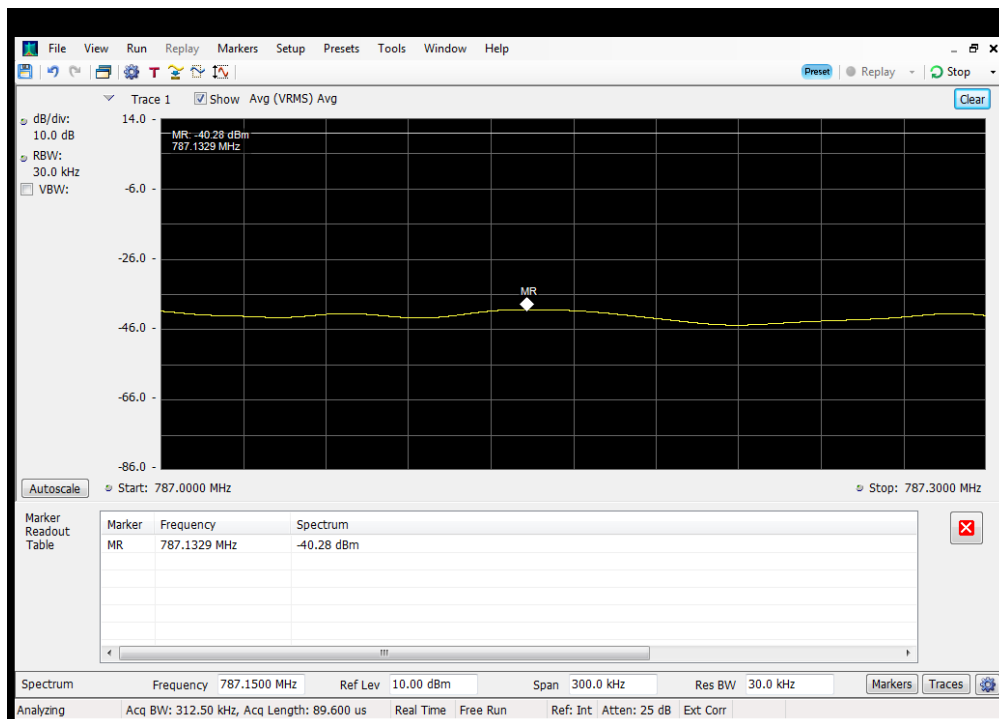

OOBE_UL_CDMA_B13_776 - 787 MHz_Lower_Server 3 to Common Donor Port 1

OOBE_UL_CDMA_B13_776 - 787 MHz_Upper_Server 2 to Dedicated Donor Port 3

OOBE_UL_CDMA_B13_776 - 787 MHz_Upper_Server 3 to Common Donor Port 1