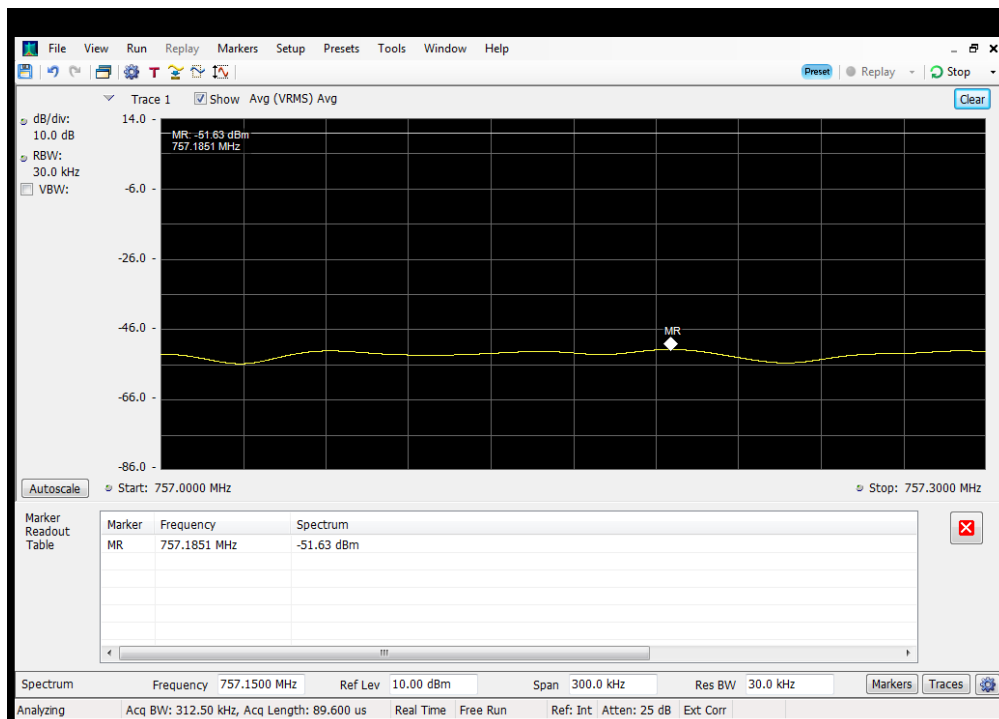

OUBE_DL_CDMA_B12_728 - 746 MHz_Upper_Dedicated Donor Port 3 to S3

OUBE_DL_CDMA_B13_746 - 757 MHz_Lower_Common Donor Port 1 to S3

OUBE_DL_CDMA_B13_746 - 757 MHz_Lower_Dedicated Donor Port 3 to S3

Oobe_DL_CDMA_B13_746 - 757 MHz_Upper_Common Donor Port 1 to S3

Oobe_DL_CDMA_B13_746 - 757 MHz_Upper_Dedicated Donor Port 3 to S3

OOBE_DL_CDMA_B25_2110 - 2155 MHz_Lower_Dedicated Donor Port 1 to S2

OOBE_DL_CDMA_B25_2110 - 2155 MHz_Upper_Dedicated Donor Port 1 to S2

OOBE_DL_CDMA_B4_1930 - 1995 MHz_Lower_Dedicated Donor Port 1 to S2