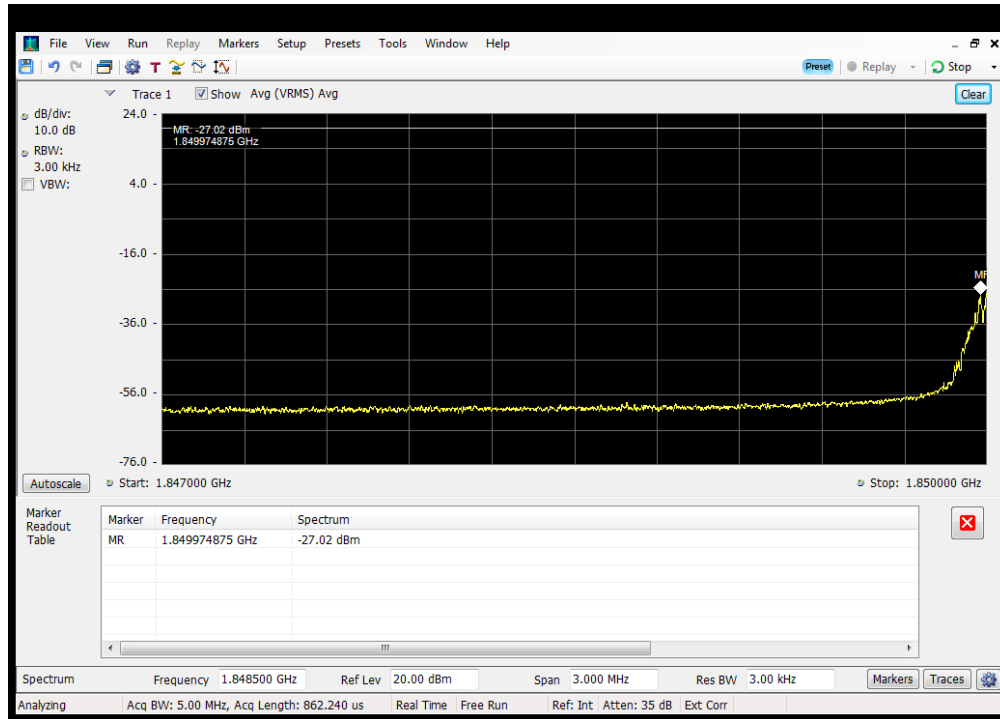

OOBE_UL_GSM_B25_1850 - 1915 MHz_Lower_Server 4 to Dedicated Donor Port 1