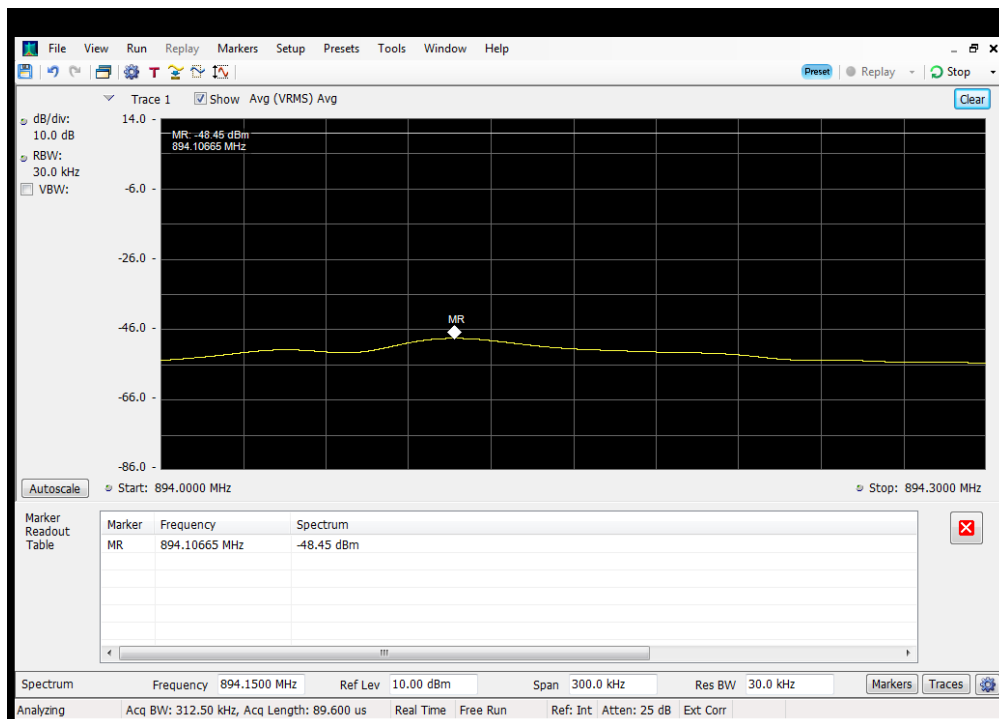

OOBE_DL_CDMA_B5_869 - 894 MHz_Upper_Dedicated Donor Port 2 to S3