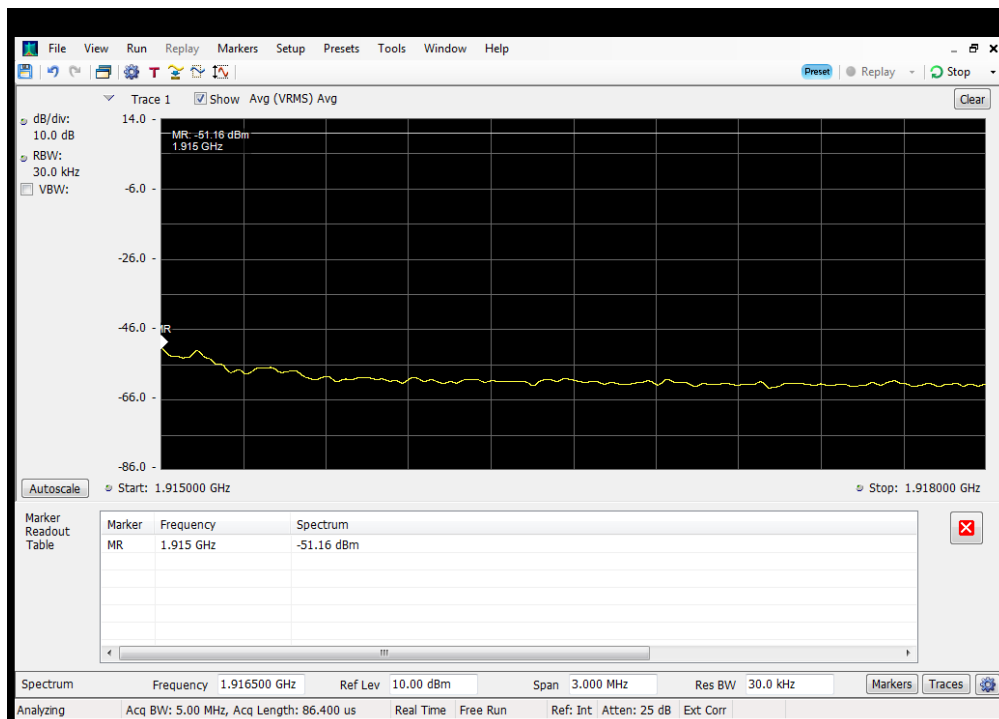

Oobe_UL_CDMA_B25_1850 - 1915 MHz_Upper_Server 4 to Dedicated Donor Port 1