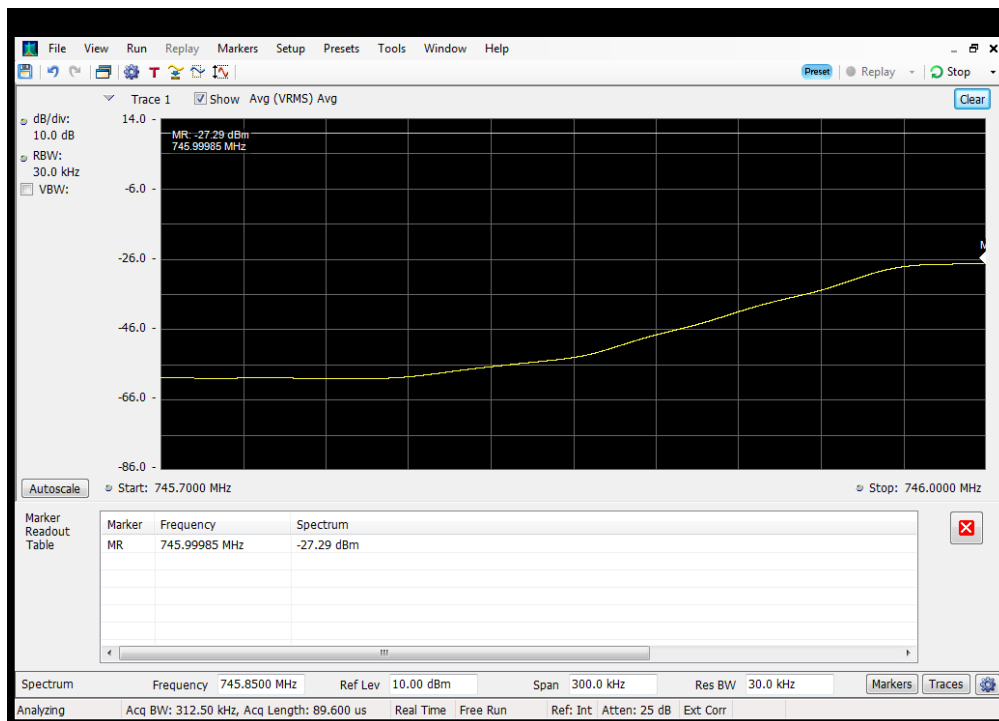

OOBE_DL_GSM_B12_728 - 746 MHz_Upper_Dedicated Donor Port 3 to S3

OOBE_DL_GSM_B13_746 - 757 MHz_Lower_Common Donor Port 1 to S3

OOBE_DL_GSM_B13_746 - 757 MHz_Lower_Dedicated Donor Port 3 to S3

OOBE_DL_GSM_B13_746 - 757 MHz_Upper_Common Donor Port 1 to S3