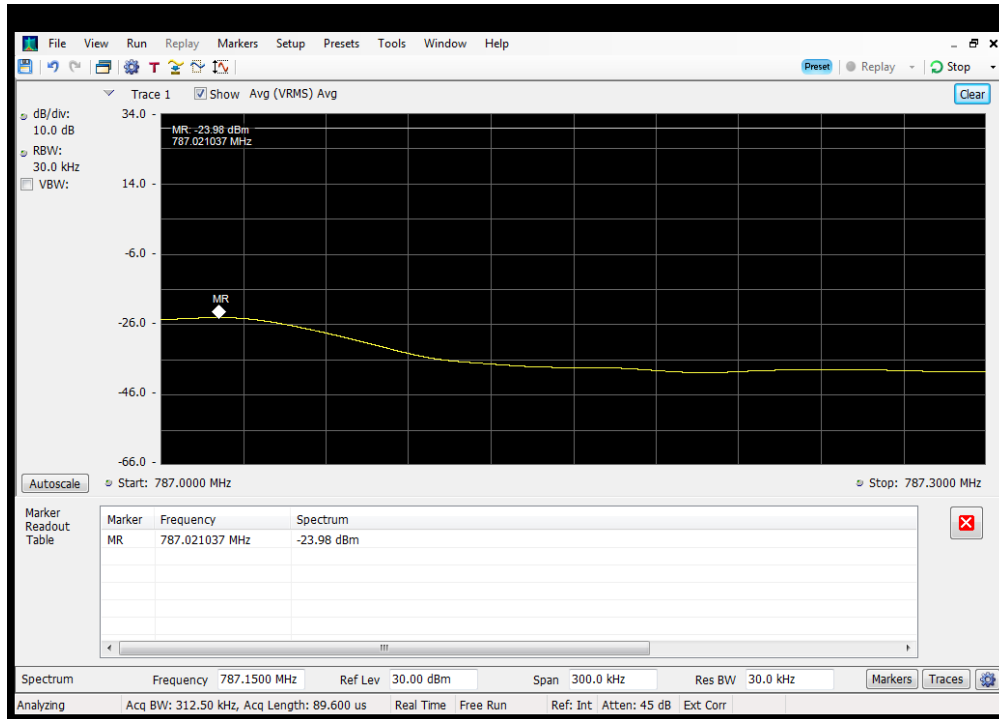

Oobe_UL_GSM_B13_776 - 787 MHz_Lower_Server 2 to Dedicated Donor Port 3

Oobe_UL_GSM_B13_776 - 787 MHz_Lower_Server 3 to Common Donor Port 1

Oobe_UL_GSM_B13_776 - 787 MHz_Upper_Server 2 to Dedicated Donor Port 3