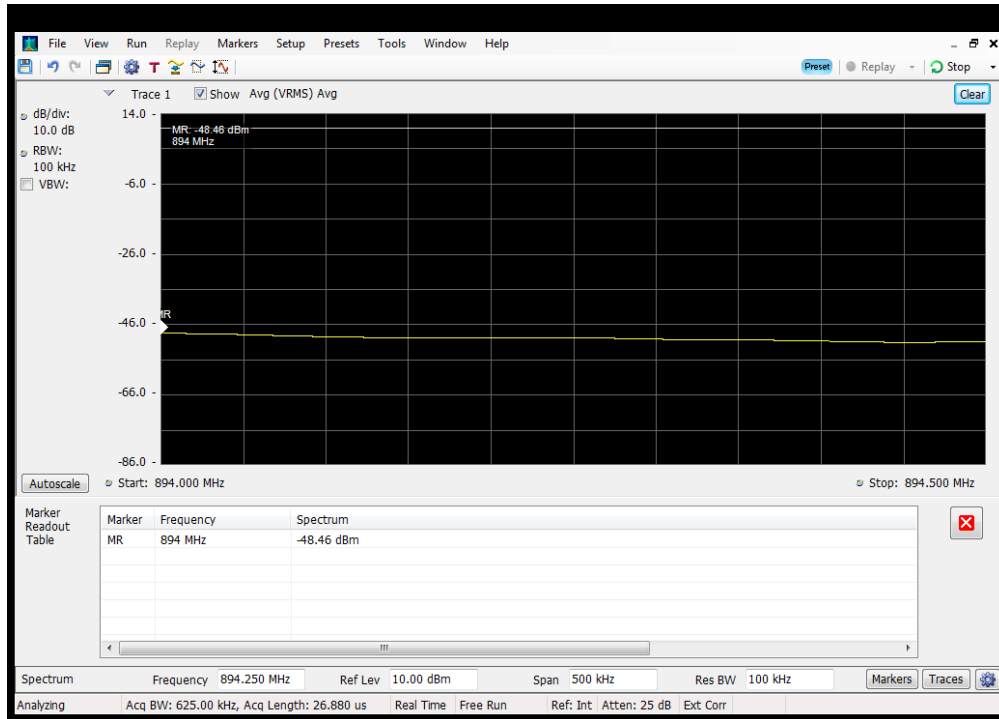

OUBE_DL_WCDMA_B5_869 - 894 MHz_Upper_Common Donor Port 1 to S2