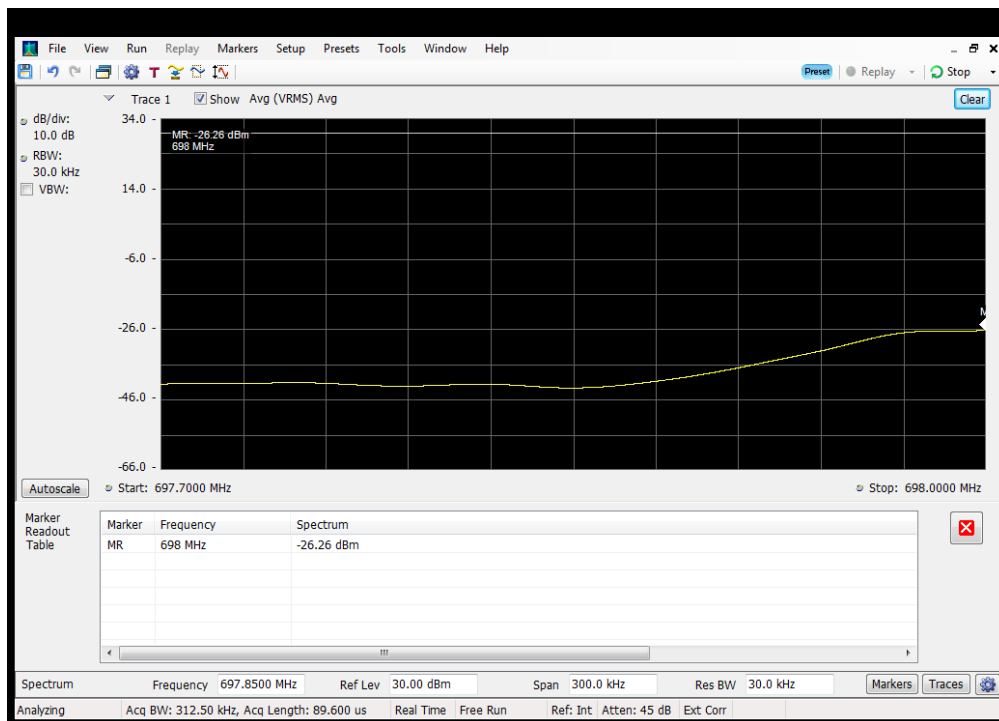

OOBE_UL_GSM_B12_698 - 716 MHz_Lower_Server 2 to Dedicated Donor Port 3