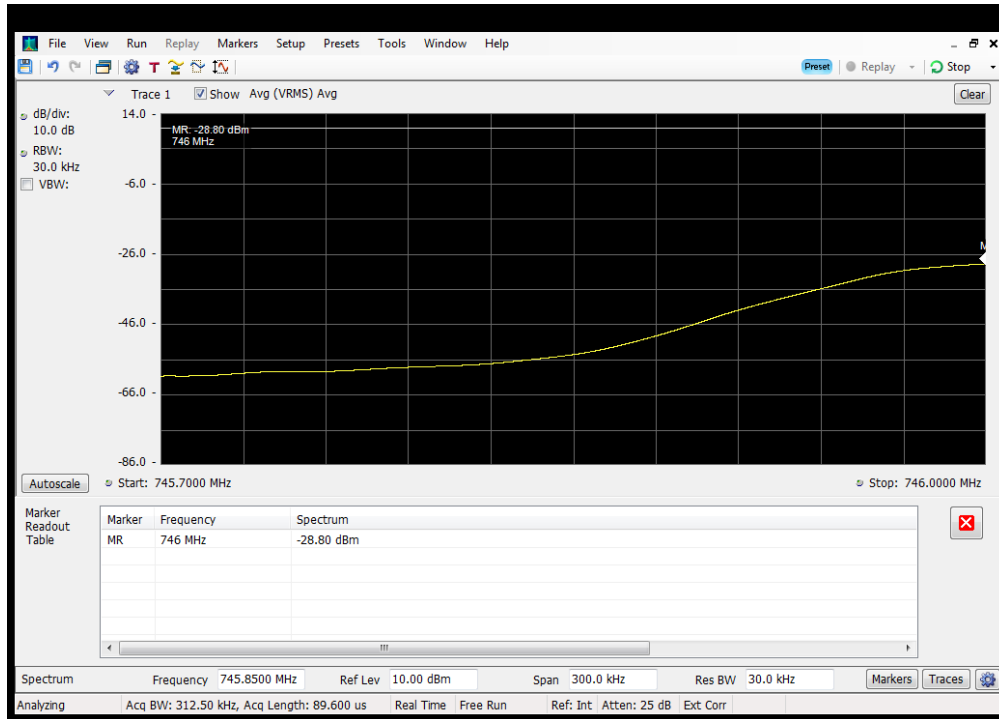

OOBE_DL_GSM_B13_746 - 757 MHz_Lower_Common Donor Port 1 to S3