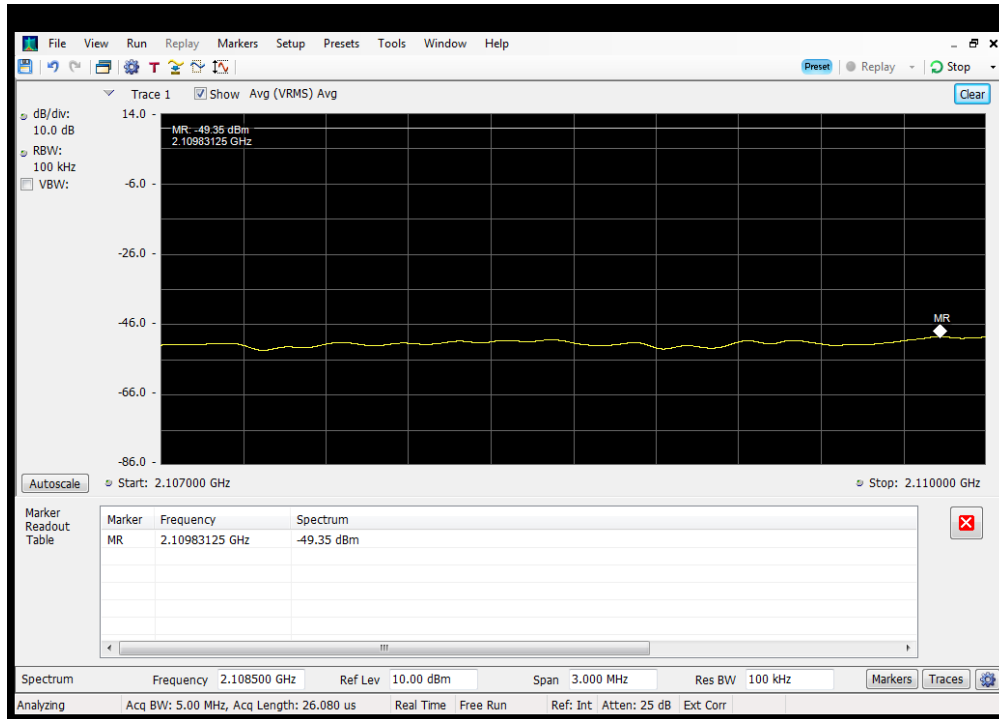

OUBE_DL_WCDMA_B25_2110 - 2155 MHz_Lower_Dedicated Donor Port 1 to S2