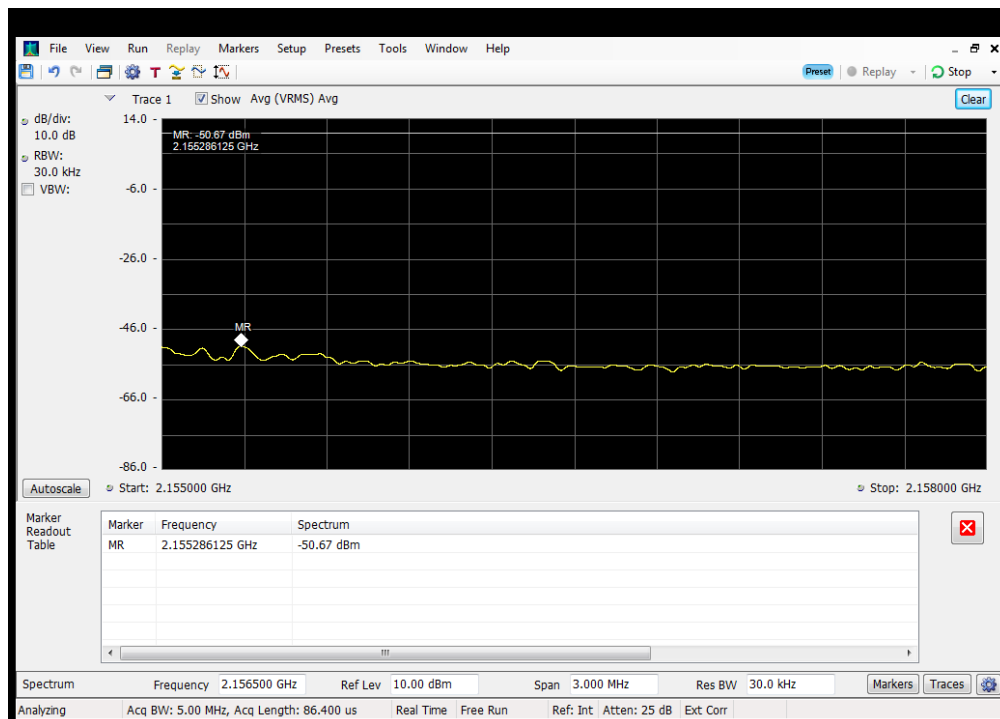

Oobe_DL_CDMA_B13_746 - 757 MHz_Upper_Dedicated Donor Port 3 to S3

OOBE_DL_CDMA_B25_2110 - 2155 MHz_Lower_Dedicated Donor Port 1 to S2

OOBE_DL_CDMA_B25_2110 - 2155 MHz_Upper_Dedicated Donor Port 1 to S2

OOBE_DL_CDMA_B4_1930 - 1995 MHz_Lower_Dedicated Donor Port 1 to S2

OOBE_DL_CDMA_B4_1930 - 1995 MHz_Upper_Dedicated Donor Port 1 to S2

OOBE_DL_CDMA_B5_869 - 894 MHz_Lower_Common Donor Port 1 to S1

OOBE_DL_CDMA_B5_869 - 894 MHz_Lower_Dedicated Donor Port 2 to S3

OOBE_DL_CDMA_B5_869 - 894 MHz_Upper_Common Donor Port 1 to S1