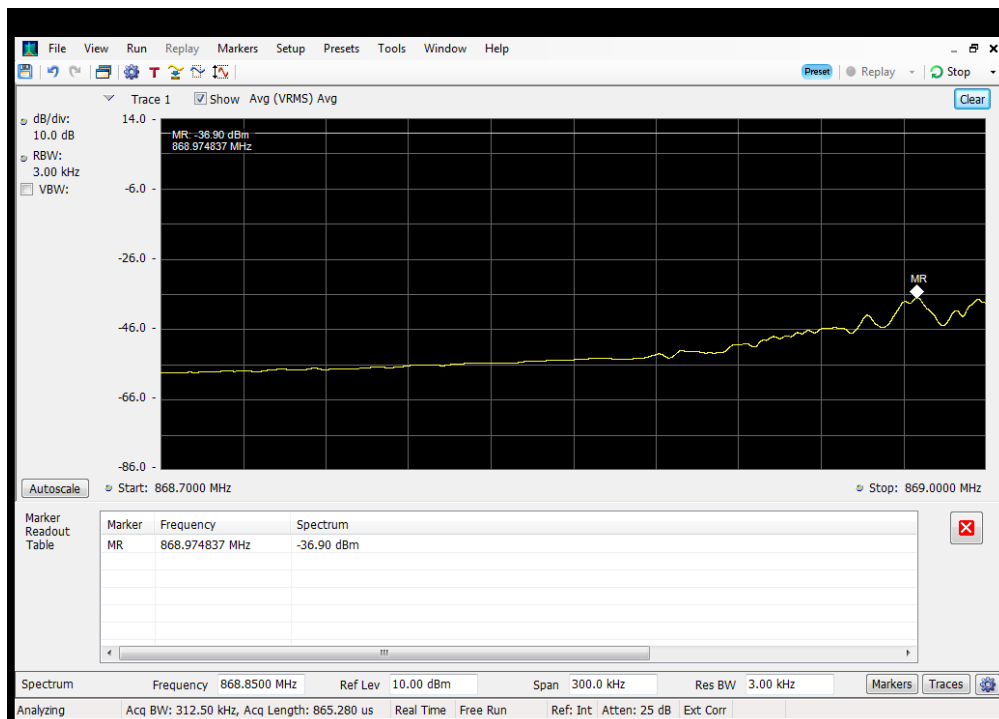

OUBE_DL_GSM_B4_1930 - 1995 MHz_Upper_Dedicated Donor Port 1 to S2

Oobe_DL_GSM_B5_869 - 894 MHz_Lower_Common Donor Port 1 to S2

Oobe_DL_GSM_B5_869 - 894 MHz_Lower_Dedicated Donor Port 2 to S3

OOBE_DL_GSM_B5_869 - 894 MHz_upper_Common Donor Port 1 to S2