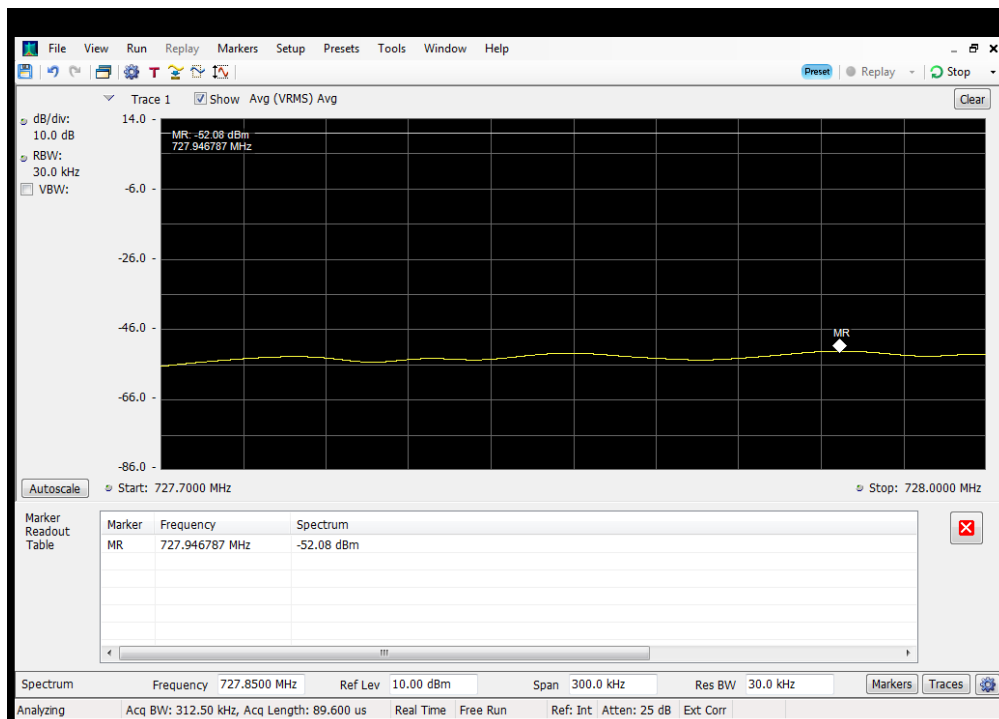

OOBE_DL_GSM_B5_869 - 894 MHz_Upper_Dedicated Donor Port 2 to S3

OOBE_DL_WCDMA_B12_728 - 746 MHz_Lower_Common Donor Port 1 to S3

OOBE_DL_WCDMA_B12_728 - 746 MHz_Lower_Dedicated Donor Port 3 to S3

OOBE_DL_WCDMA_B12_728 - 746 MHz_Upper_Common Donor Port 1 to S3