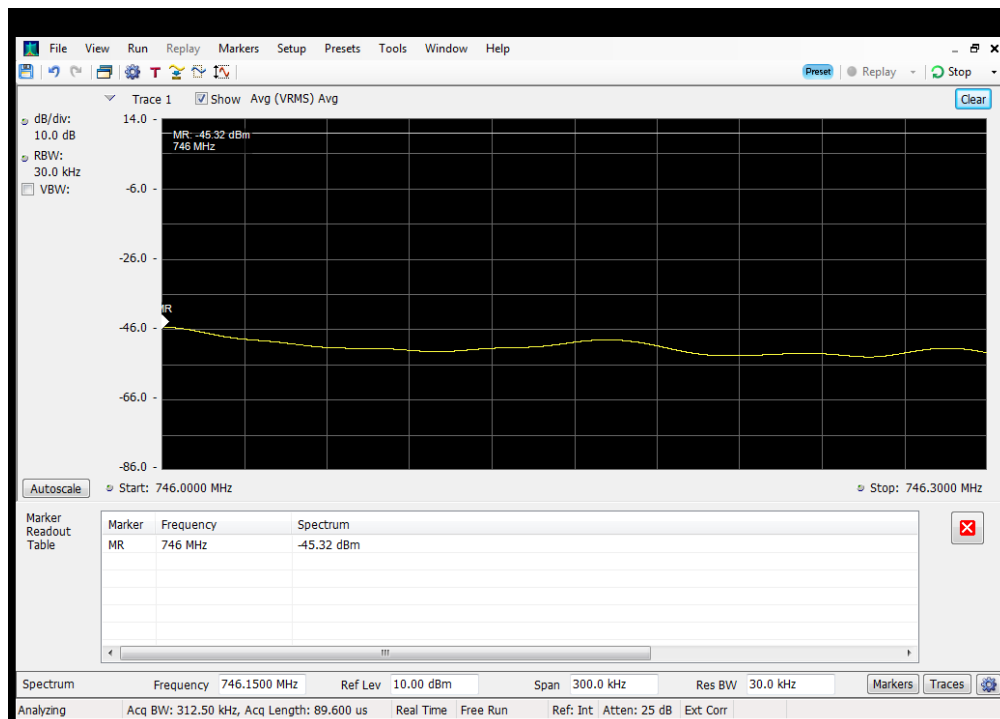

OOBE_DL_WCDMA_B12_728 - 746 MHz_Upper_Dedicated Donor Port 3 to S3