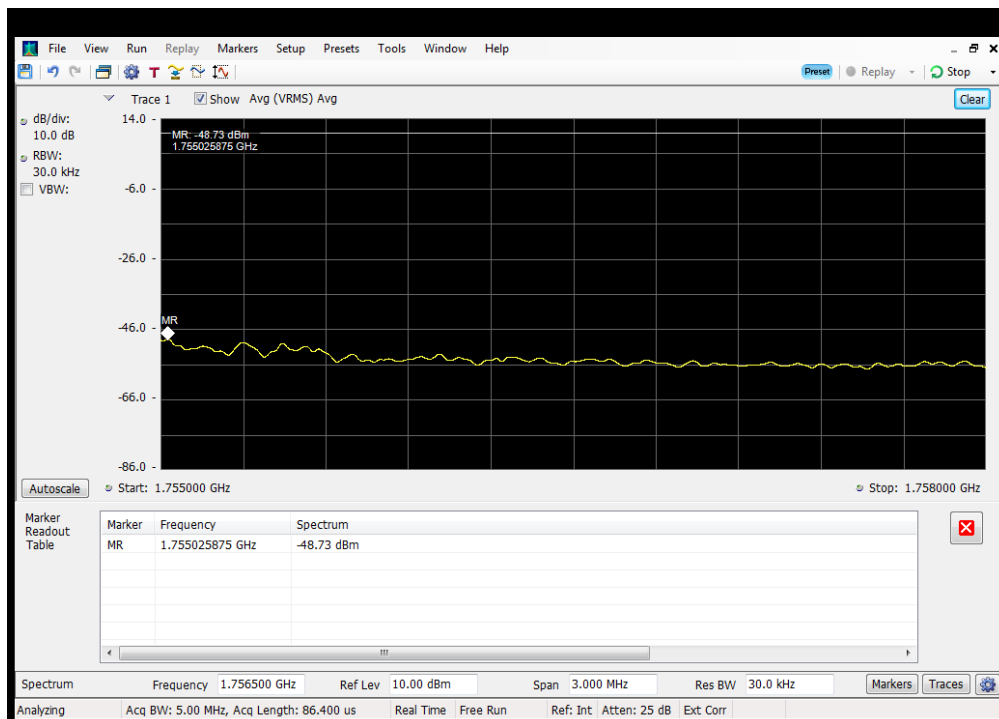

Oobe_UL_CDMA_B4_1710 - 1755 MHz_Upper_Server 3 to Dedicated Donor Port 1