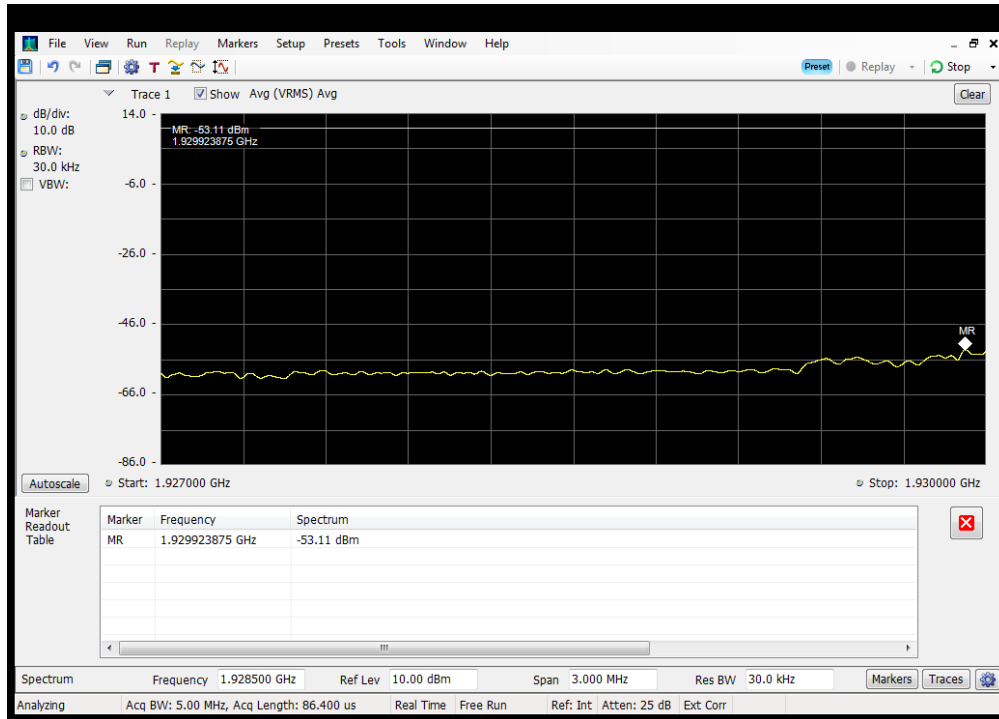

Oobe_DL_CDMA_B13_746 - 757 MHz_Upper_Dedicated Donor Port 3 to S3

OOBE_DL_CDMA_B25_2110 - 2155 MHz_Lower_Dedicated Donor Port 1 to S2

OOBE_DL_CDMA_B25_2110 - 2155 MHz_Upper_Dedicated Donor Port 1 to S2

OOBE_DL_CDMA_B4_1930 - 1995 MHz_Lower_Dedicated Donor Port 1 to S2

OOBE_DL_CDMA_B4_1930 - 1995 MHz_Upper_Dedicated Donor Port 1 to S2

OOBE_DL_CDMA_B5_869 - 894 MHz_Lower_Common Donor Port 1 to S1

OOBE_DL_CDMA_B5_869 - 894 MHz_Lower_Dedicated Donor Port 2 to S3

OOBE_DL_CDMA_B5_869 - 894 MHz_Upper_Common Donor Port 1 to S1