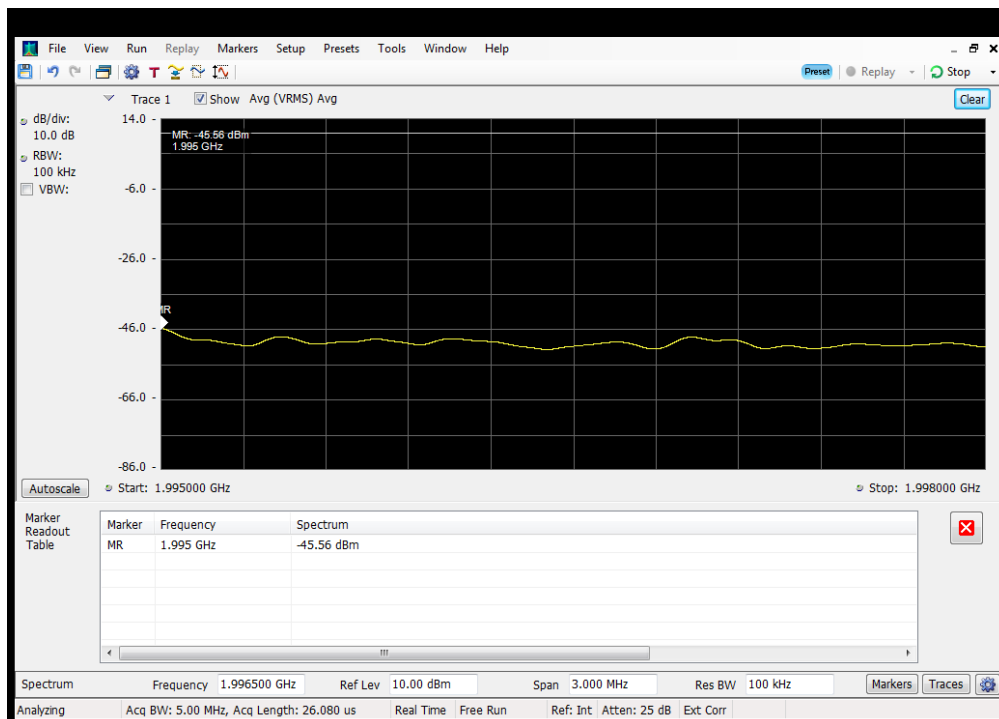

OOBE_DL_WCDMA_B13_746 - 757 MHz_Upper_Dedicated Donor Port 3 to S3

OUBE_DL_WCDMA_B25_2110 - 2155 MHz_Lower_Dedicated Donor Port 1 to S2

OUBE_DL_WCDMA_B25_2110 - 2155 MHz_Upper_Dedicated Donor Port 1 to S2

OOBE_DL_WCDMA_B4_1930 - 1995 MHz_Lower_Dedicated Donor Port 1 to S2

OOBE_DL_WCDMA_B4_1930 - 1995 MHz_Upper_Dedicated Donor Port 1 to S2

OUBE_DL_WCDMA_B5_869 - 894 MHz_Lower_Common Donor Port 1 to S2

OUBE_DL_WCDMA_B5_869 - 894 MHz_Lower_Dedicated Donor Port 2 to S3