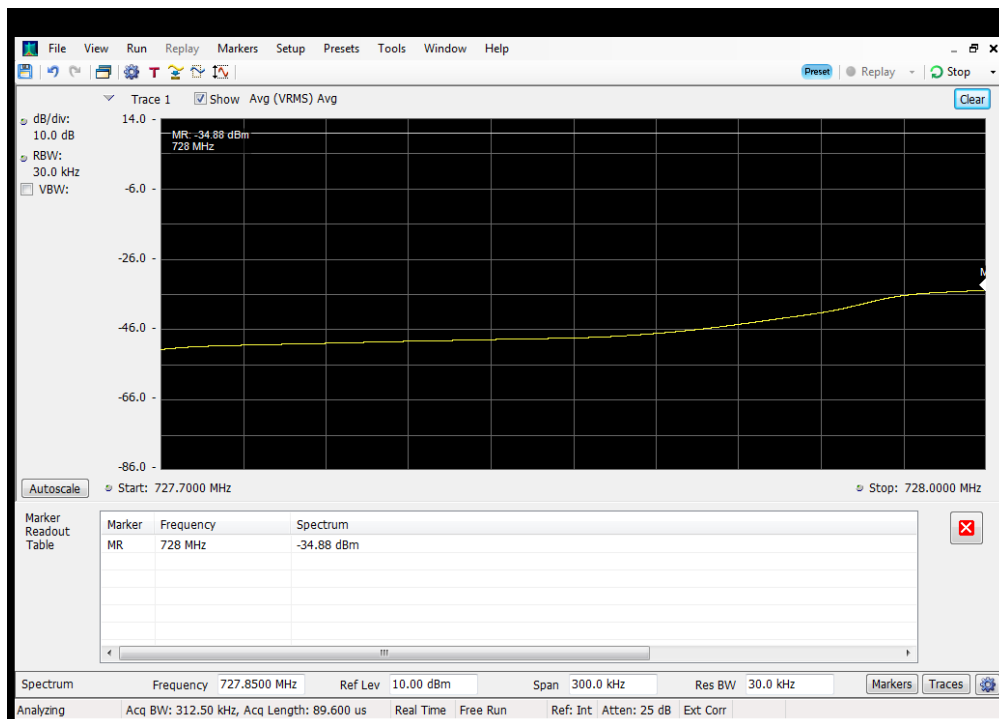

OOBE_DL_CDMA_B5_869 - 894 MHz_Upper_Dedicated Donor Port 2 to S3

OOBE_DL_GSM_B12_728 - 746 MHz_Lower_Common Donor Port 1 to S3

OOBE_DL_GSM_B12_728 - 746 MHz_Lower_Dedicated Donor Port 3 to S3

OOBE_DL_GSM_B12_728 - 746 MHz_Upper_Common Donor Port 1 to S3