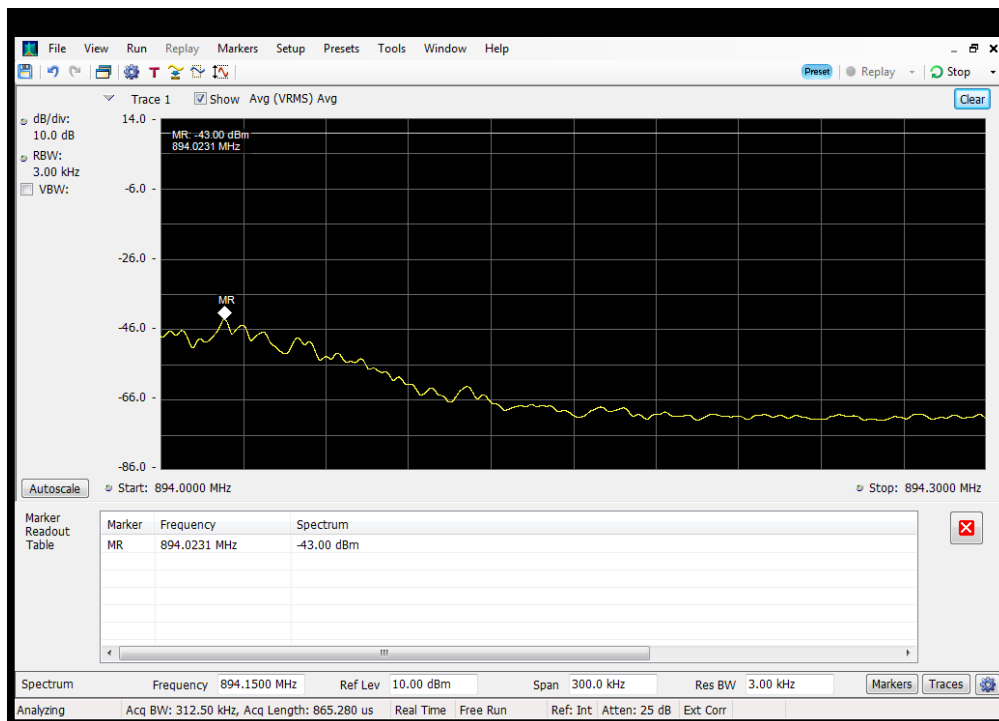

OUBE_DL_GSM_B4_1930 - 1995 MHz_Upper_Dedicated Donor Port 1 to S2

Oobe_DL_GSM_B5_869 - 894 MHz_Lower_Common Donor Port 1 to S2

Oobe_DL_GSM_B5_869 - 894 MHz_Lower_Dedicated Donor Port 2 to S3

OOBE_DL_GSM_B5_869 - 894 MHz_upper_Common Donor Port 1 to S2

OOBE_DL_GSM_B5_869 - 894 MHz_Upper_Dedicated Donor Port 2 to S3

OOBE_DL_WCDMA_B12_728 - 746 MHz_Lower_Common Donor Port 1 to S3

OOBE_DL_WCDMA_B12_728 - 746 MHz_Lower_Dedicated Donor Port 3 to S3

OOBE_DL_WCDMA_B12_728 - 746 MHz_Upper_Common Donor Port 1 to S3