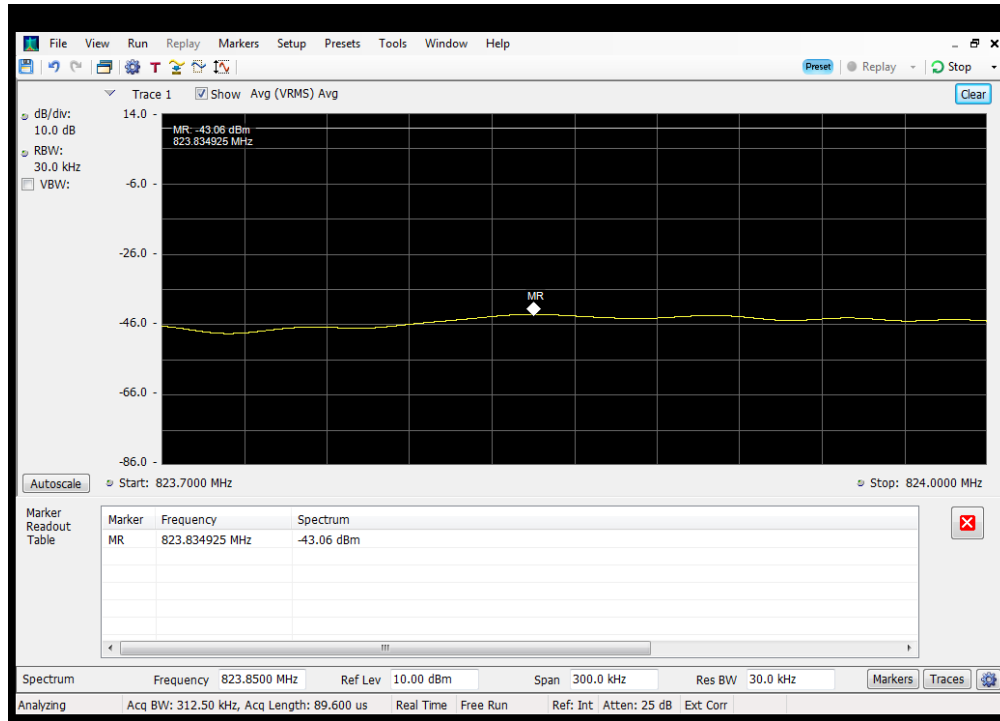

OUBE_UL_CDMA_B5_824 - 849 MHz_Lower_Server 3 to Common Donor Port 1