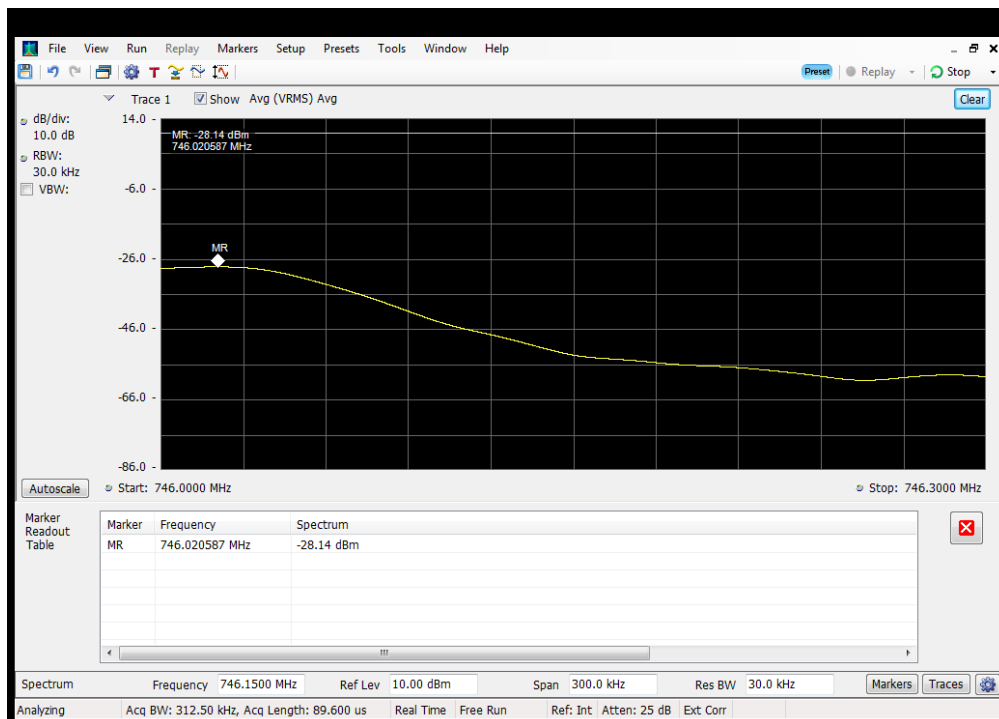

OOBE_DL_GSM_B12_728 - 746 MHz_Upper_Dedicated Donor Port 3 to S3