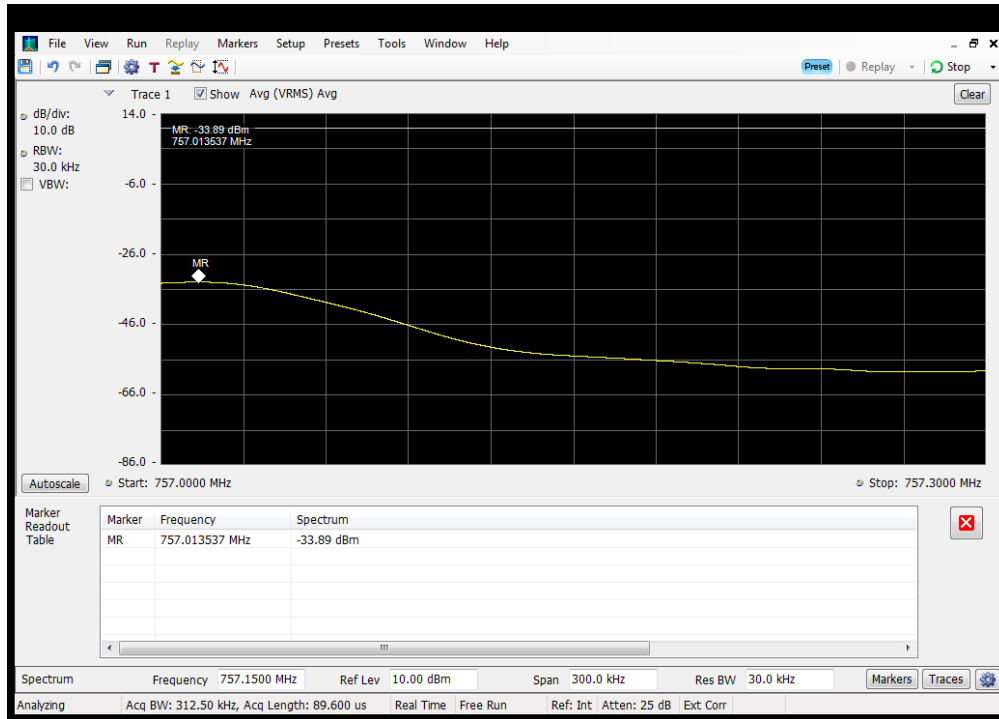

OOBE_DL_GSM_B12_728 - 746 MHz_Upper_Dedicated Donor Port 3 to S3

OOBE_DL_GSM_B13_746 - 757 MHz_Lower_Common Donor Port 1 to S3

OOBE_DL_GSM_B13_746 - 757 MHz_Lower_Dedicated Donor Port 3 to S3

OOBE_DL_GSM_B13_746 - 757 MHz_Upper_Common Donor Port 1 to S3