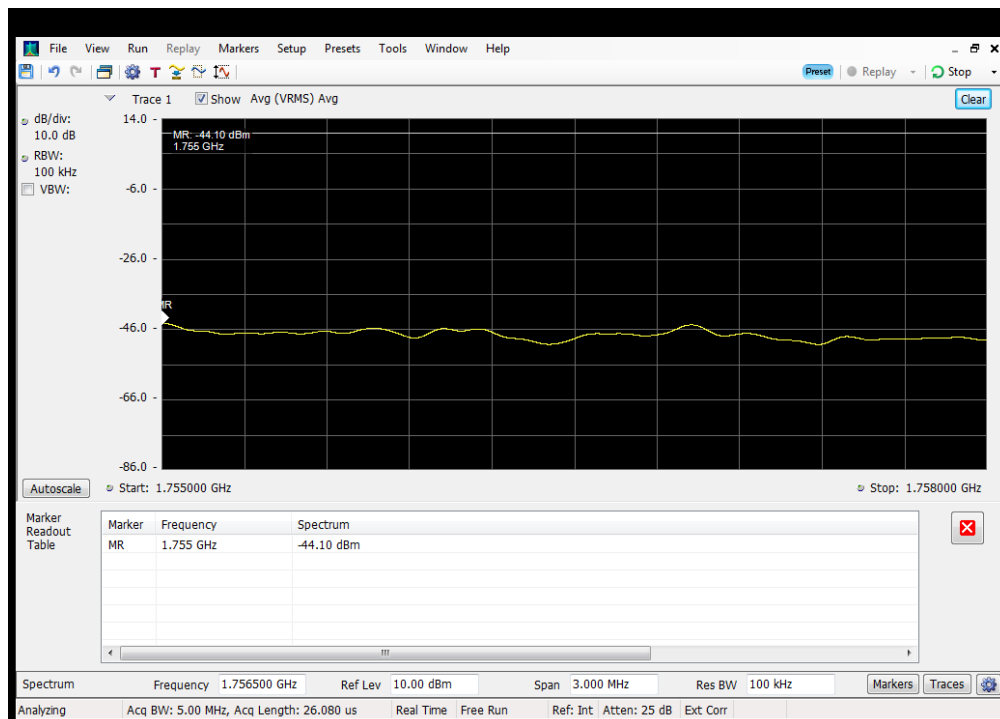

OOBE_UL_WCDMA_B25_1850 - 1915 MHz_Upper_Server 4 to Dedicated Donor Port 1

OOBE_UL_WCDMA_B4_1710 - 1755 MHz_Lower_Server 3 to Dedicated Donor Port 1

OOBE_UL_WCDMA_B4_1710 - 1755 MHz_Upper_Server 3 to Dedicated Donor Port 1