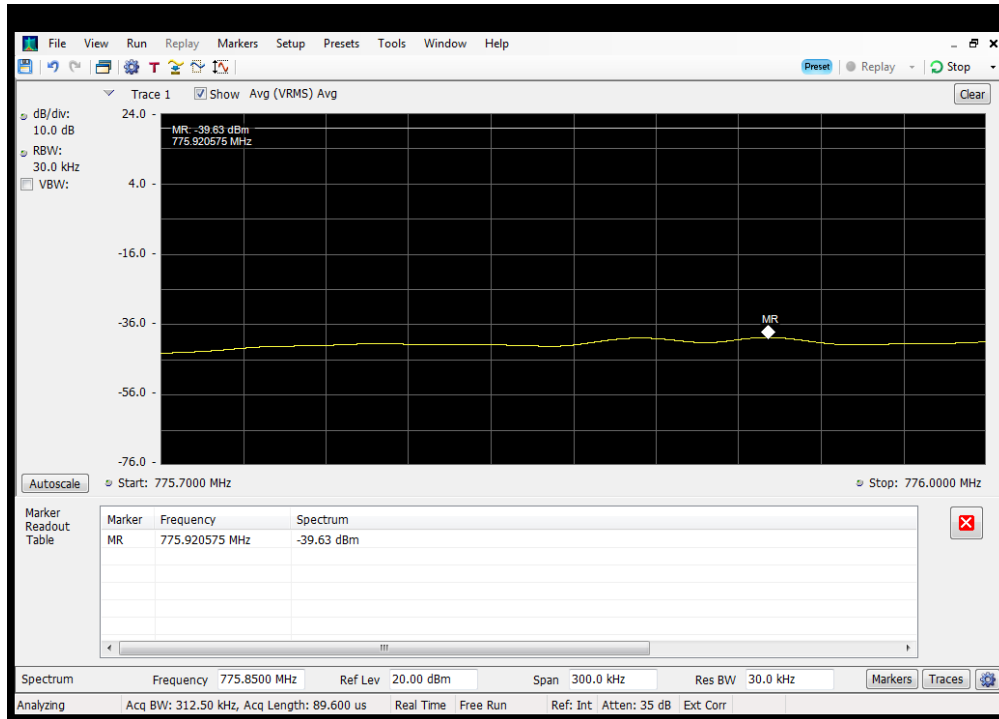

OOBE_UL_CDMA_B12_698 - 716 MHz_Upper_Server 1 to Common Donor Port 1

OOBE_UL_CDMA_B12_698 - 716 MHz_Upper_Server 2 to Dedicated Donor Port 3

OOBE_UL_CDMA_B13_776 - 787 MHz_Lower_Server 2 to Dedicated Donor Port 3