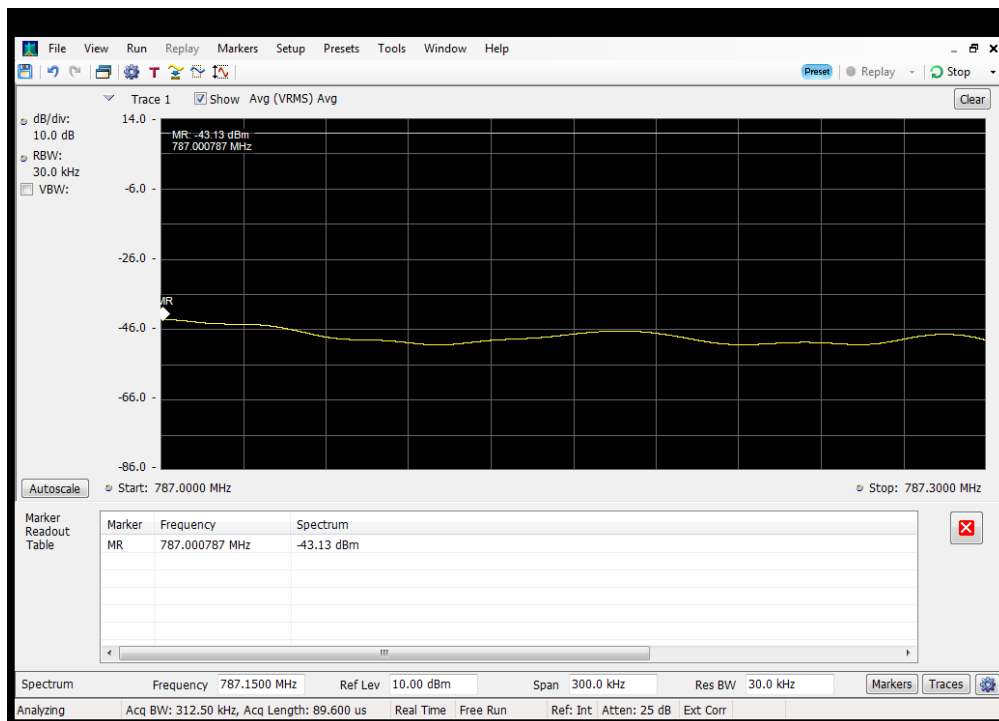

OOBE_UL_WCDMA_B13_776 - 787 MHz_Upper_Server 3 to Common Donor Port 1