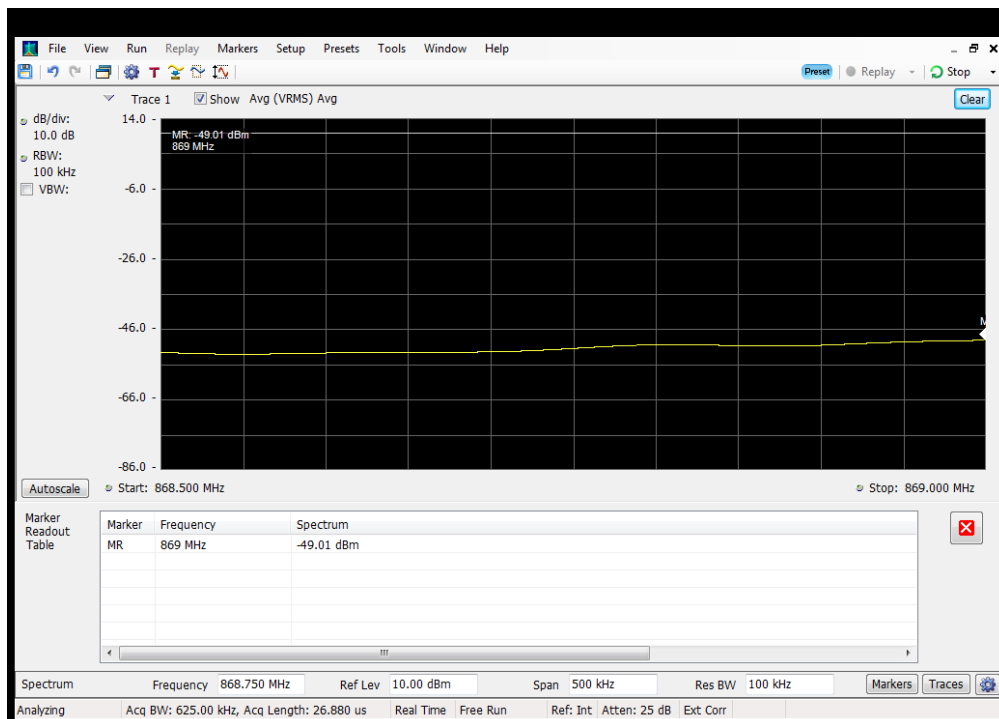

OOBE_DL_WCDMA_B4_1930 - 1995 MHz_Lower_Dedicated Donor Port 1 to S2

OOBE_DL_WCDMA_B4_1930 - 1995 MHz_Upper_Dedicated Donor Port 1 to S2

OUBE_DL_WCDMA_B5_869 - 894 MHz_Lower_Common Donor Port 1 to S2

OUBE_DL_WCDMA_B5_869 - 894 MHz_Lower_Dedicated Donor Port 2 to S3