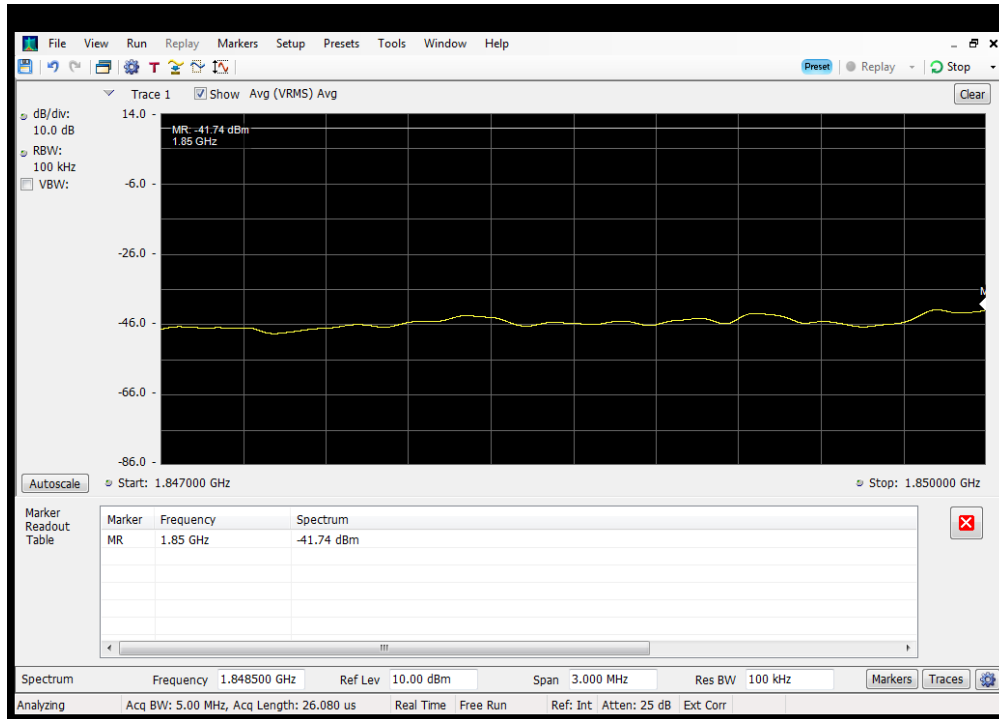

OOBE_UL_WCDMA_B13_776 - 787 MHz_Upper_Server 2 to Dedicated Donor Port 3

OOBE_UL_WCDMA_B13_776 - 787 MHz_Upper_Server 3 to Common Donor Port 1

OOBE_UL_WCDMA_B25_1850 - 1915 MHz_Lower_Server 4 to Dedicated Donor Port 1