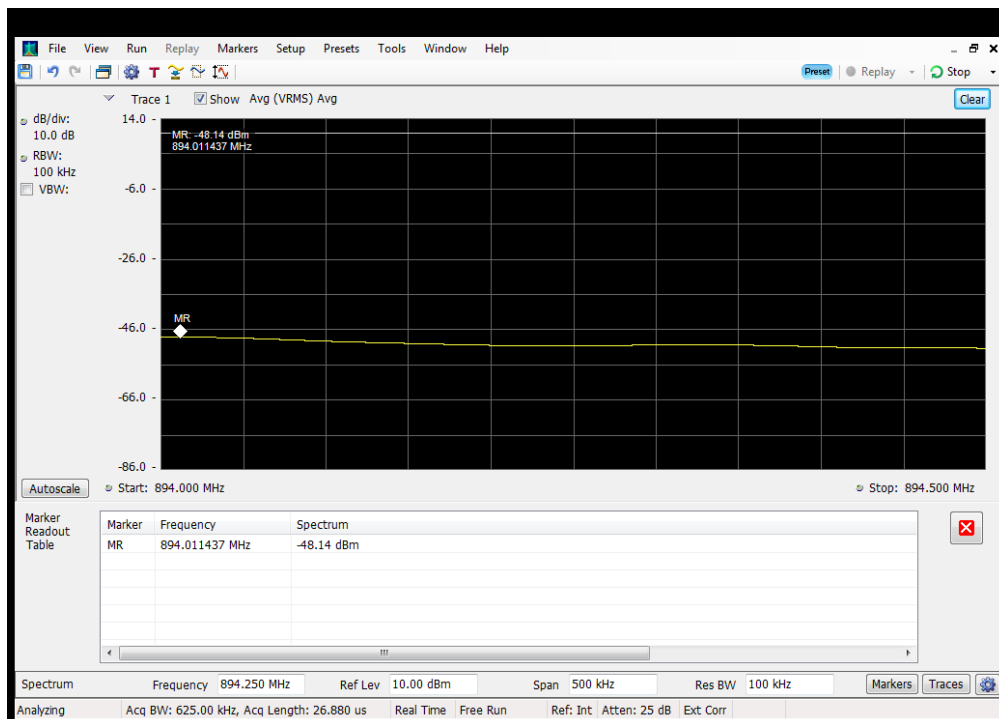

OUBE_DL_WCDMA_B5_869 - 894 MHz_Upper_Dedicated Donor Port 2 to S3