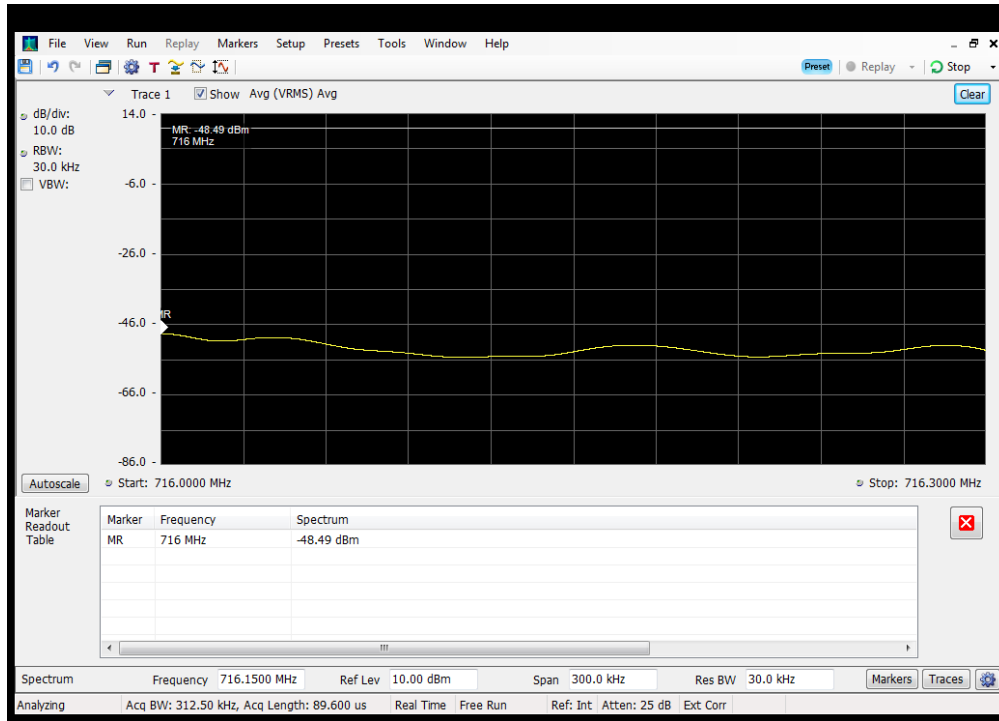

Oobe_UL_WCDMA_B12_698 - 716 MHz_Lower_Server 1 to Common Donor Port 1

Oobe_UL_WCDMA_B12_698 - 716 MHz_Lower_Server 2 to Dedicated Donor Port 3

OOBE_UL_WCDMA_B12_698 - 716 MHz_Upper_Server 1 to Common Donor Port 1