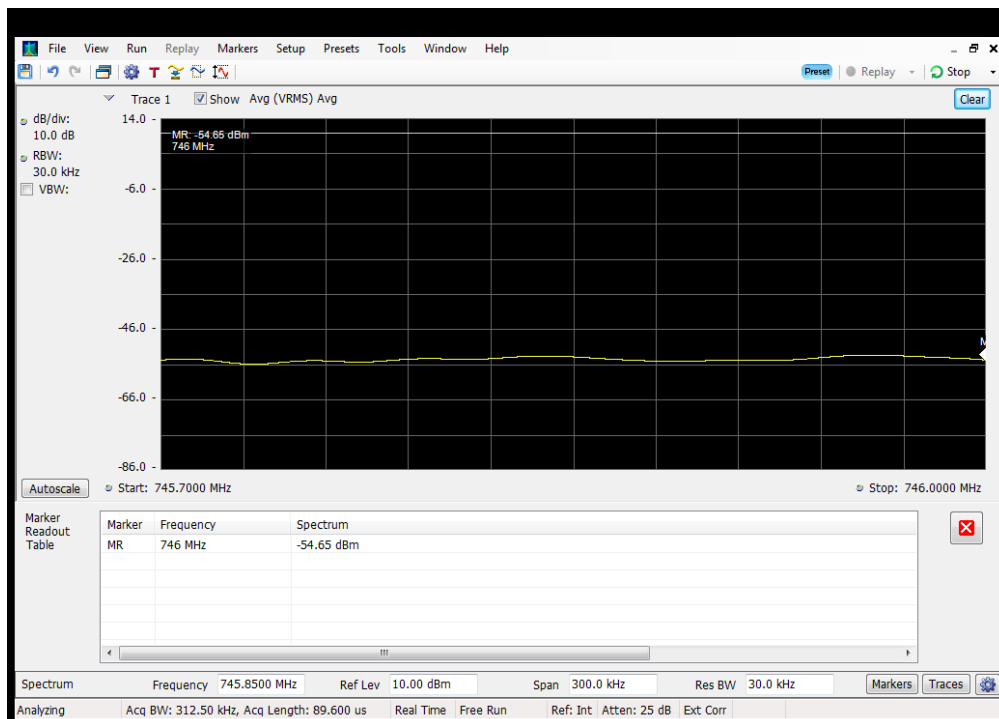

OOBE_DL_WCDMA_B12_728 - 746 MHz_Upper_Dedicated Donor Port 3 to S3

OOBE_DL_WCDMA_B13_746 - 757 MHz_Lower_Common Donor Port 1 to S3

OOBE_DL_WCDMA_B13_746 - 757 MHz_Lower_Dedicated Donor Port 3 to S3

OOBE_DL_WCDMA_B13_746 - 757 MHz_Upper_Common Donor Port 1 to S3