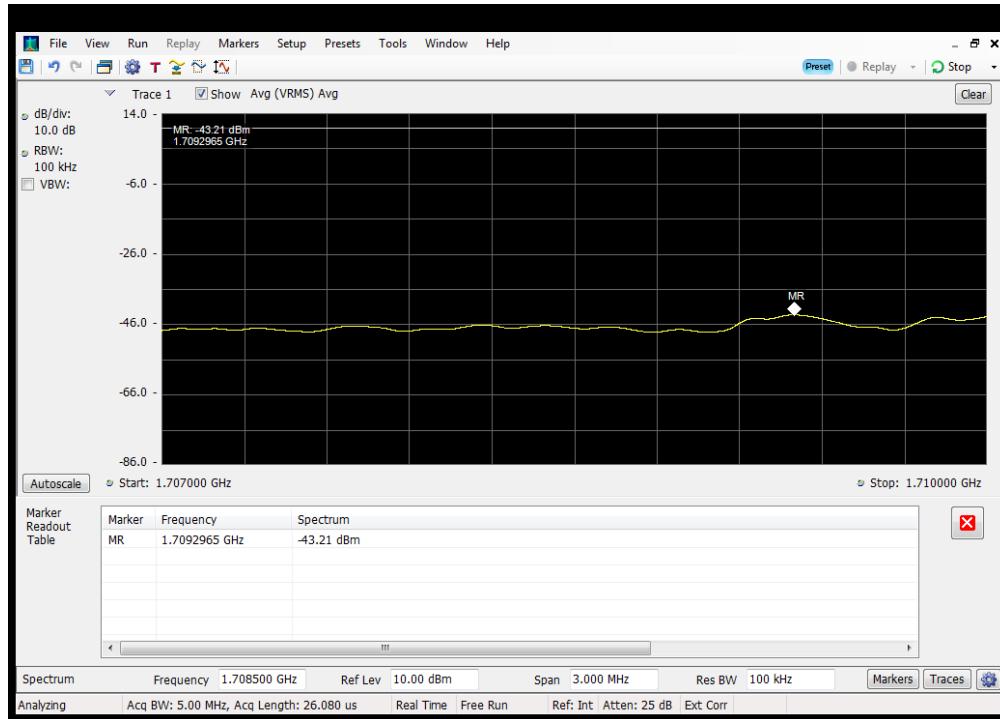

OOBE_UL_WCDMA_B4_1710 - 1755 MHz_Lower_Server 3 to Dedicated Donor Port 1