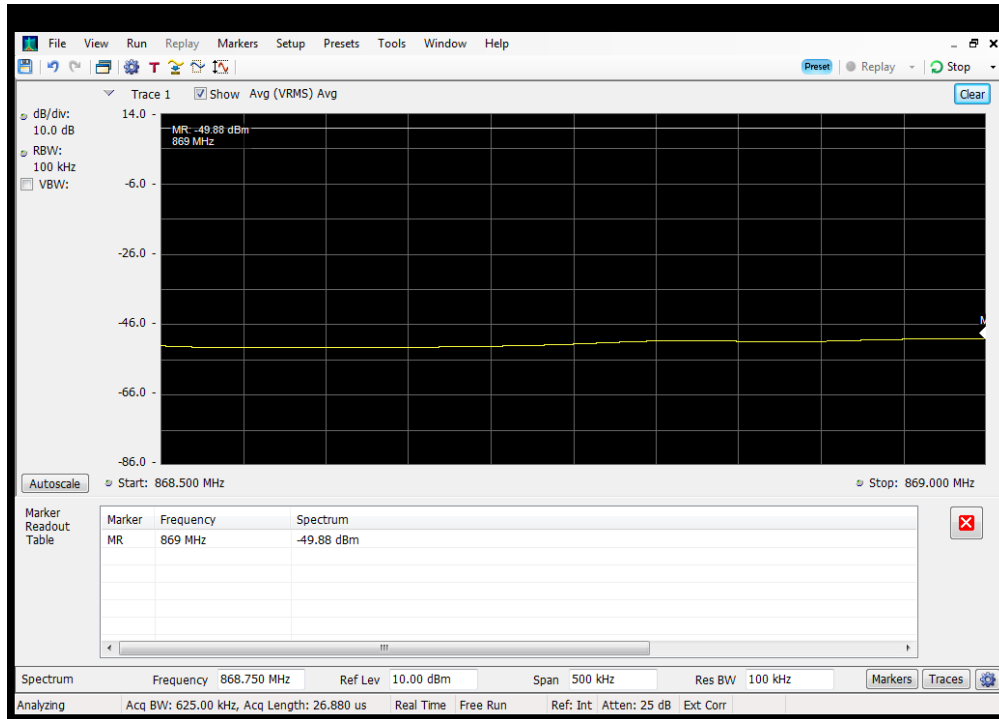

OOBE_DL_WCDMA_B4_1930 - 1995 MHz_Lower_Dedicated Donor Port 1 to S2

OOBE_DL_WCDMA_B4_1930 - 1995 MHz_Upper_Dedicated Donor Port 1 to S2

OUBE_DL_WCDMA_B5_869 - 894 MHz_Lower_Common Donor Port 1 to S2

OUBE_DL_WCDMA_B5_869 - 894 MHz_Lower_Dedicated Donor Port 2 to S3