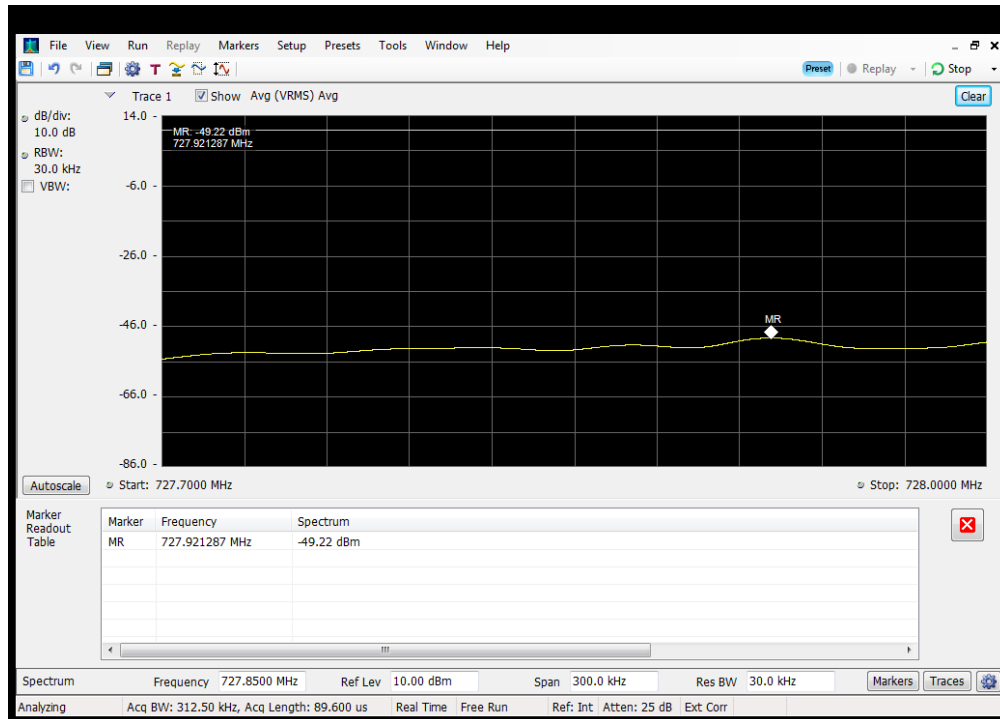

Annex C

Out of Band Emissions

OUBE_DL_CDMA_B12_728 - 746 MHz_Lower_Common Donor Port 1 to S3

OUBE_DL_CDMA_B12_728 - 746 MHz_Lower_Dedicated Donor Port 3 to S3

OUBE_DL_CDMA_B12_728 - 746 MHz_Upper_Common Donor Port 1 to S3