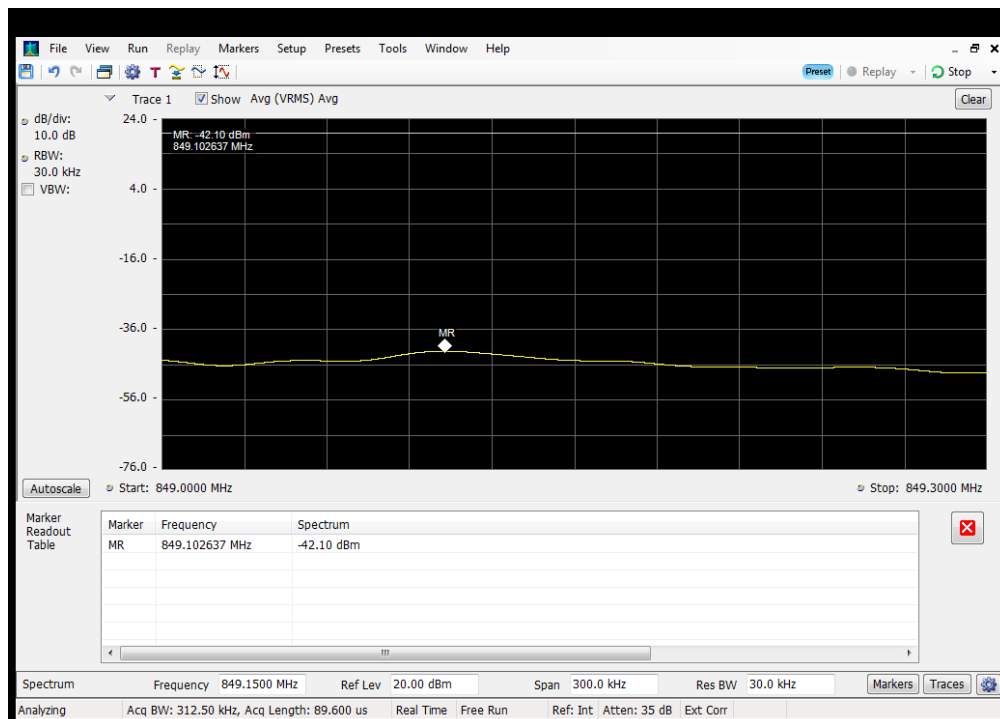

OUBE_UL_CDMA_B5_824 - 849 MHz_Upper_Server 3 to Dedicated Donor Port 2