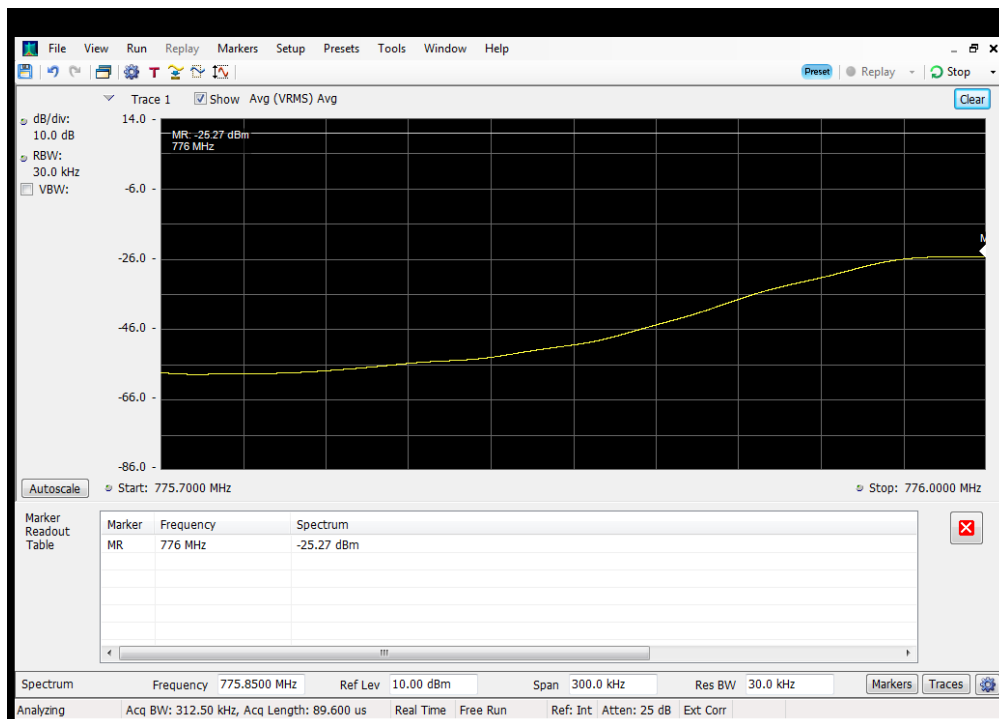

Oobe_UL_GSM_B13_776 - 787 MHz_Lower_Server 3 to Common Donor Port 1