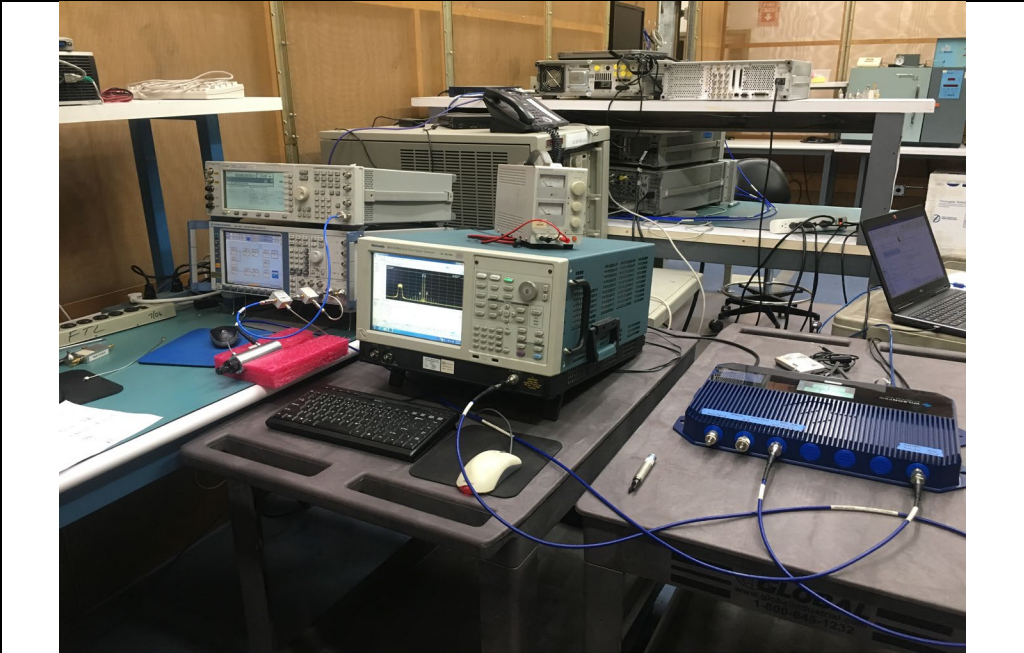

Test Setup Photos
FCC ID: PWO460050
ISED:4726A-460050

RF Conducted #1

RF Radiated 25 MHz- 1GHz

RF Radiated 1-18 GHz

RF Radiated 18-26 GHz