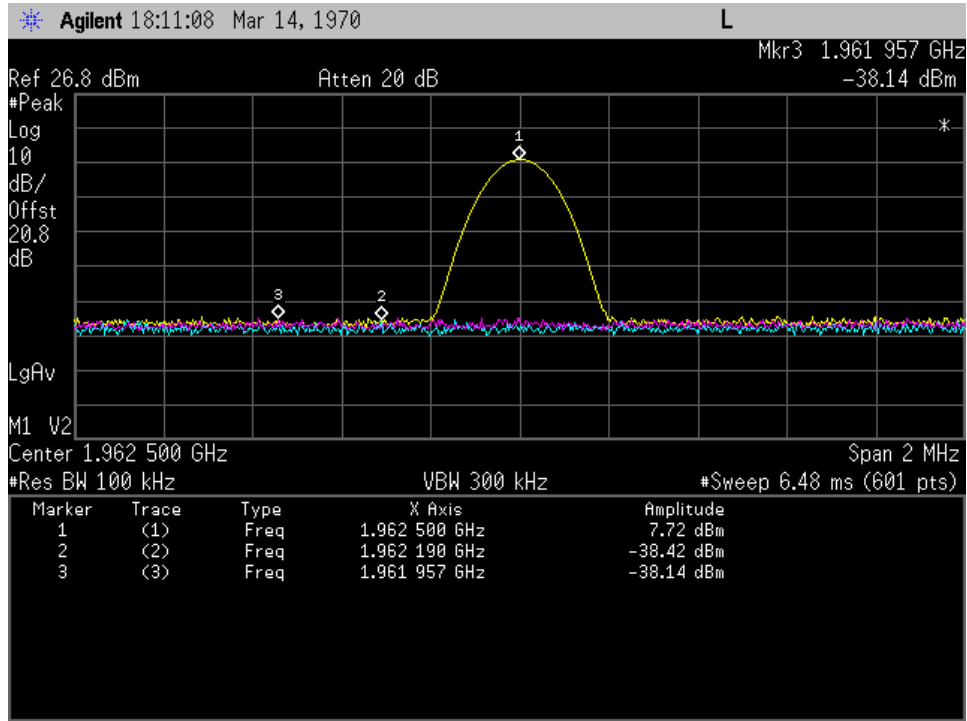

### Dedicated Ports

Isolation UL\_ 1710 - 1755 MHz\_Port 1(y) Port 2 (b) Port 3 (p)

Isolation UL\_ 1850 - 1915 MHz\_Port 1(y) Port 2 (b) Port 3 (p)

Isolation UL\_ 698 - 716 MHz\_Port 3(y) Port 2 (b) Port 1 (p)

Isolation UL\_ 776 - 787 MHz\_Port 3(y) Port 2 (b) Port 1 (p)

Isolation UL\_ 824 - 849 MHz\_Port 2(y) Port 3 (b) Port 1 (p)

Isolation DL\_ 1930- 1995 MHz\_Port 1(y) Port 2 (b) Port 3 (p)

Isolation DL\_ 2110- 2155 MHz\_Port 1(y) Port 2 (b) Port 3 (p)

Isolation DL \_ 728- 746 MHz\_Port 3(y) Port 2 (b) Port 1 (p)

Isolation DL \_ 746- 757 MHz\_Port 3(y) Port 2 (b) Port 1 (p)

Isolation DL \_ 869- 894 MHz\_Port 2(y) Port 1 (b) Port 3 (p)