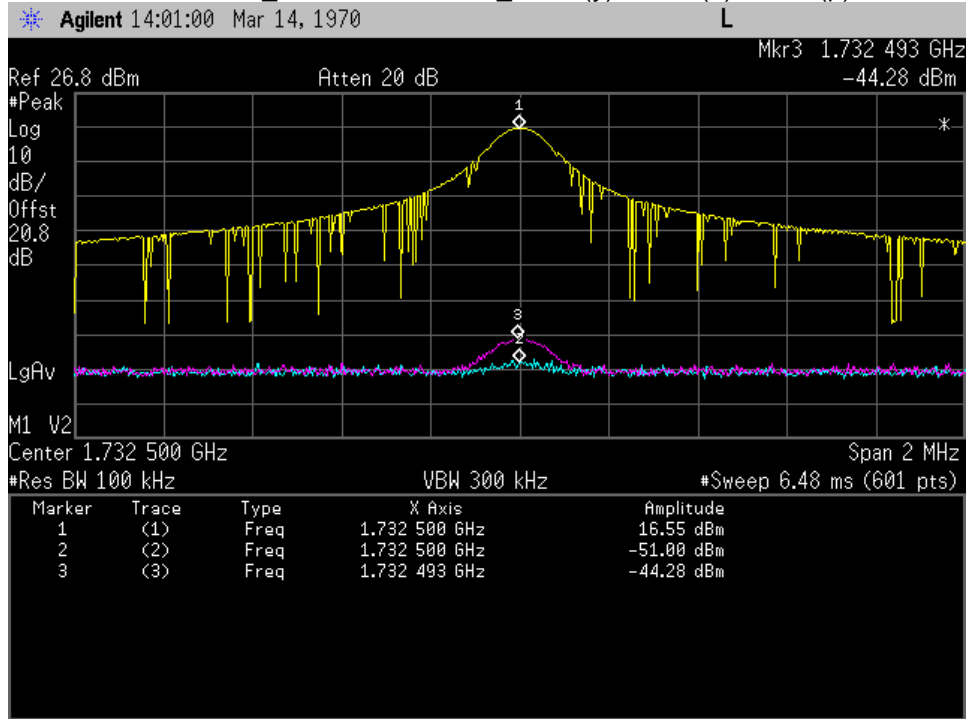

## **Annex N**

### **Isolation**

### Dedicated Ports

Isolation UL\_ 1710 - 1755 MHz\_Port 1(y) Port 2 (b) Port 3 (p)

Isolation UL\_ 1850 - 1915 MHz\_Port 1(y) Port 2 (b) Port 3 (p)

Isolation UL\_ 698 - 716 MHz\_Port 3(y) Port 2 (b) Port 1 (p)