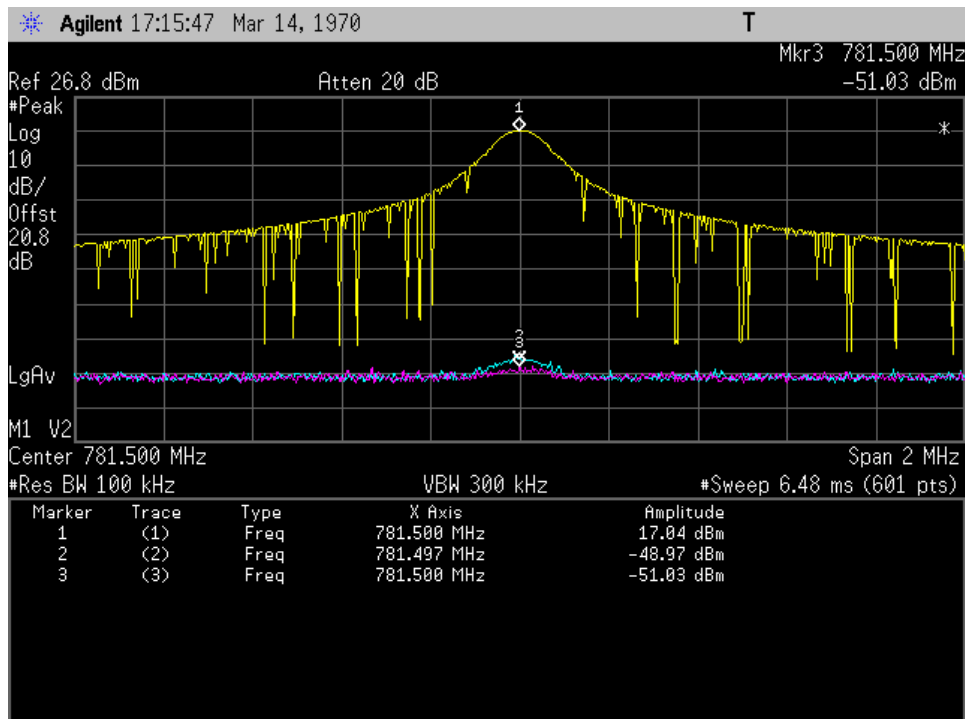

Isolation UL\_ 776 - 787 MHz\_Port 3(y) Port 2 (b) Port 1 (p)

Isolation UL\_ 824 - 849 MHz\_Port 2(y) Port 3 (b) Port 1 (p)

Isolation DL\_ 1930- 1995 MHz\_Port 1(y) Port 2 (b) Port 3 (p)

Isolation DL\_ 2110- 2155 MHz\_Port 1(y) Port 2 (b) Port 3 (p)

Isolation DL \_ 728- 746 MHz\_Port 3(y) Port 2 (b) Port 1 (p)

Isolation DL \_ 746- 757 MHz\_Port 3(y) Port 2 (b) Port 1 (p)

Isolation DL \_ 869- 894 MHz\_Port 2(y) Port 1 (b) Port 3 (p)

### Common Ports

Isolation UL\_ 698 - 716 MHz\_Port 1(y) Port 2 (b) Port 3 (p)

Isolation UL \_ 776 - 787 MHz\_Port 1(y) Port 2 (b) Port 3 (p)

Isolation UL\_ 824 - 849 MHz\_Port 1(y) Port 2 (b) Port 3 (p)

Isolation DL\_ 728 - 746 MHz\_Port 1(y) Port 2 (b) Port 3 (p)