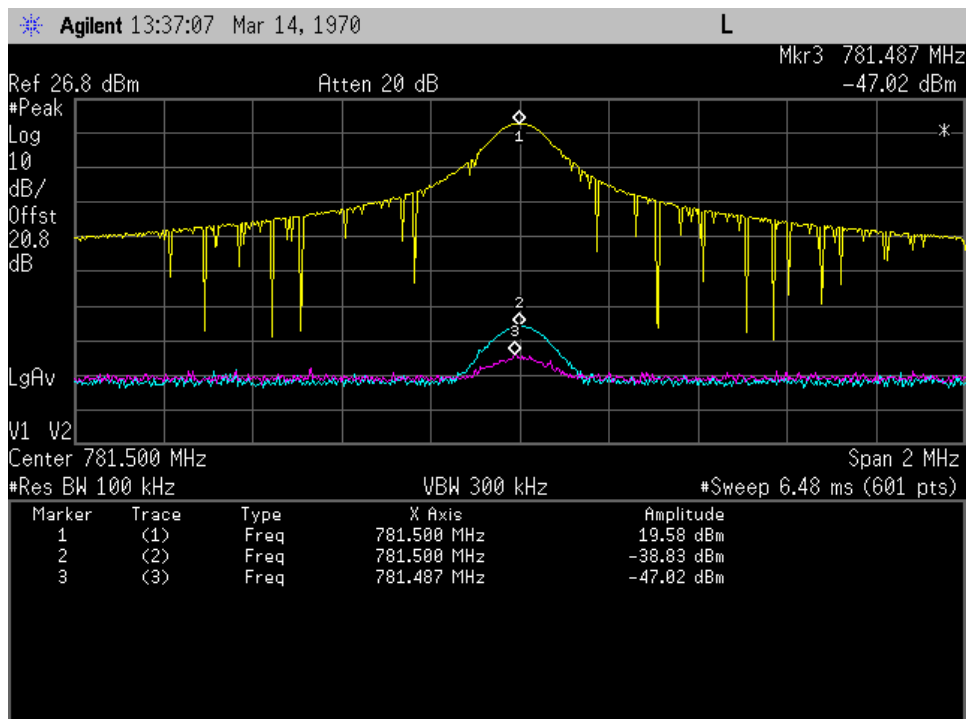

### Dedicated Ports

Isolation UL\_ 1710 - 1755 MHz\_Port 1(y) Port 2 (b) Port 3 (p)

Isolation UL\_ 1850 - 1915 MHz\_Port 1(y) Port 2 (b) Port 3 (p)

Isolation UL\_ 698 - 716 MHz\_Port 3(y) Port 2 (b) Port 1 (p)

Isolation UL\_ 776 - 787 MHz\_Port 3(y) Port 2 (b) Port 1 (p)

Isolation UL\_ 824 - 849 MHz\_Port 2(y) Port 3 (b) Port 1 (p)

Isolation DL\_ 1930- 1995 MHz\_Port 1(y) Port 2 (b) Port 3 (p)

Isolation DL\_ 2110- 2155 MHz\_Port 1(y) Port 2 (b) Port 3 (p)

Isolation DL \_ 728- 746 MHz\_Port 3(y) Port 2 (b) Port 1 (p)

Isolation DL \_ 746- 757 MHz\_Port 3(y) Port 2 (b) Port 1 (p)

Isolation DL \_ 869- 894 MHz\_Port 2(y) Port 1 (b) Port 3 (p)