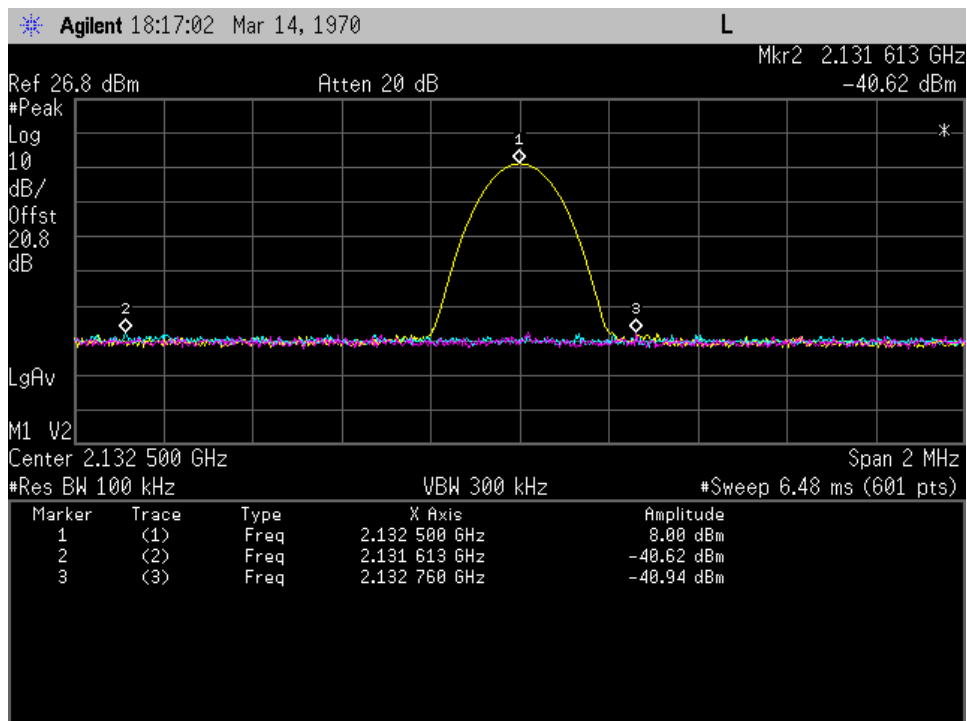

### Dedicated Ports

Isolation UL\_ 1710 - 1755 MHz\_Port 1(y) Port 2 (b) Port 3 (p)

Isolation UL\_ 1850 - 1915 MHz\_Port 1(y) Port 2 (b) Port 3 (p)

Isolation UL\_ 698 - 716 MHz\_Port 3(y) Port 2 (b) Port 1 (p)

Isolation UL\_ 776 - 787 MHz\_Port 3(y) Port 2 (b) Port 1 (p)

Isolation UL\_ 824 - 849 MHz\_Port 2(y) Port 3 (b) Port 1 (p)

Isolation DL\_ 1930- 1995 MHz\_Port 1(y) Port 2 (b) Port 3 (p)

Isolation DL\_ 2110- 2155 MHz\_Port 1(y) Port 2 (b) Port 3 (p)

Isolation DL \_ 728- 746 MHz\_Port 3(y) Port 2 (b) Port 1 (p)

Isolation DL \_ 746- 757 MHz\_Port 3(y) Port 2 (b) Port 1 (p)

Isolation DL \_ 869- 894 MHz\_Port 2(y) Port 1 (b) Port 3 (p)