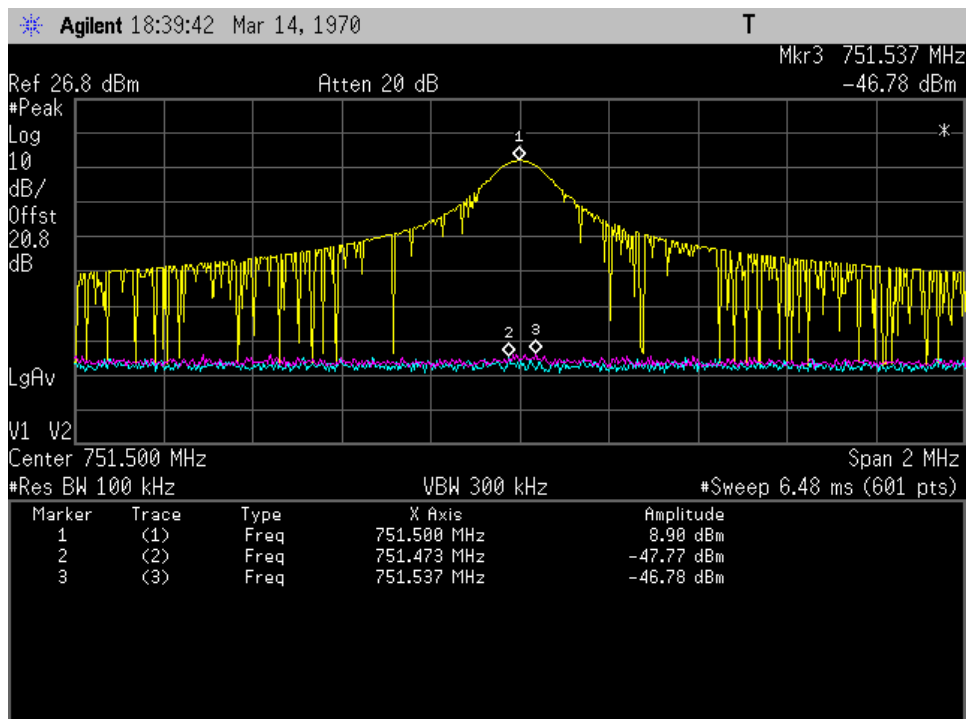

### Dedicated Ports

Isolation UL\_ 1710 - 1755 MHz\_Port 1(y) Port 2 (b) Port 3 (p)

Isolation UL\_ 1850 - 1915 MHz\_Port 1(y) Port 2 (b) Port 3 (p)

Isolation UL\_ 698 - 716 MHz\_Port 3(y) Port 2 (b) Port 1 (p)

Isolation UL\_ 776 - 787 MHz\_Port 3(y) Port 2 (b) Port 1 (p)

Isolation UL\_ 824 - 849 MHz\_Port 2(y) Port 3 (b) Port 1 (p)

Isolation DL\_ 1930- 1995 MHz\_Port 1(y) Port 2 (b) Port 3 (p)

Isolation DL\_ 2110- 2155 MHz\_Port 1(y) Port 2 (b) Port 3 (p)

Isolation DL \_ 728- 746 MHz\_Port 3(y) Port 2 (b) Port 1 (p)

Isolation DL \_ 746- 757 MHz\_Port 3(y) Port 2 (b) Port 1 (p)

Isolation DL \_ 869- 894 MHz\_Port 2(y) Port 1 (b) Port 3 (p)