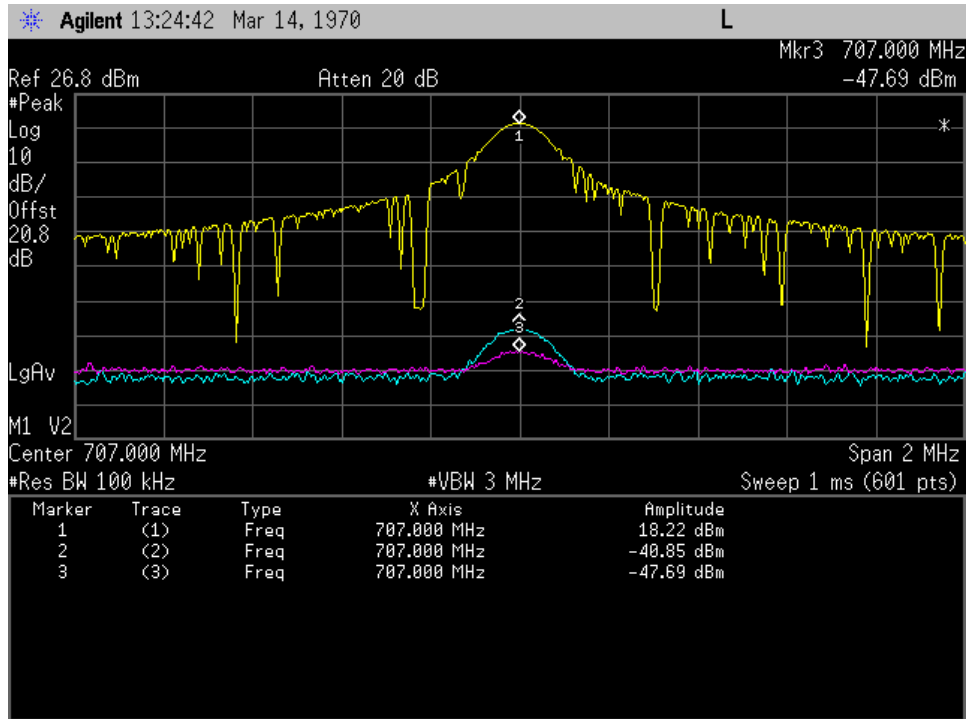

### Dedicated Ports

Isolation UL\_ 1710 - 1755 MHz\_Port 1(y) Port 2 (b) Port 3 (p)

Isolation UL\_ 1850 - 1915 MHz\_Port 1(y) Port 2 (b) Port 3 (p)

Isolation UL\_ 698 - 716 MHz\_Port 3(y) Port 2 (b) Port 1 (p)

Isolation UL\_ 776 - 787 MHz\_Port 3(y) Port 2 (b) Port 1 (p)

Isolation UL\_ 824 - 849 MHz\_Port 2(y) Port 3 (b) Port 1 (p)

Isolation DL\_ 1930- 1995 MHz\_Port 1(y) Port 2 (b) Port 3 (p)

Isolation DL\_ 2110- 2155 MHz\_Port 1(y) Port 2 (b) Port 3 (p)