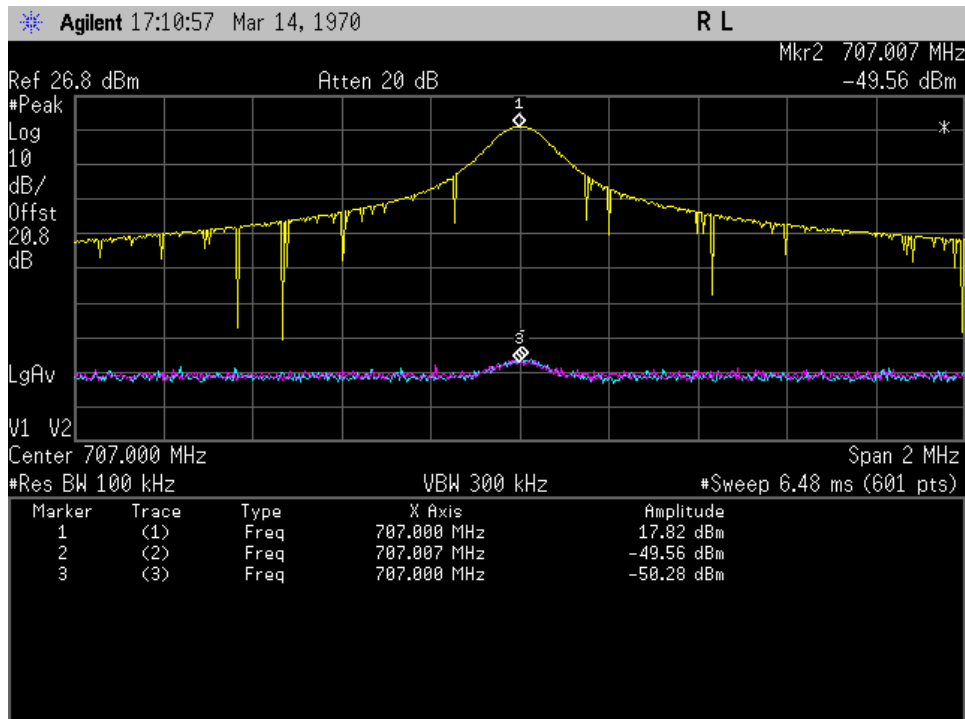

Isolation UL\_ 776 - 787 MHz\_Port 3(y) Port 2 (b) Port 1 (p)

Isolation UL\_ 824 - 849 MHz\_Port 2(y) Port 3 (b) Port 1 (p)

Isolation DL\_ 1930- 1995 MHz\_Port 1(y) Port 2 (b) Port 3 (p)

Isolation DL\_ 2110- 2155 MHz\_Port 1(y) Port 2 (b) Port 3 (p)

Isolation DL \_ 728- 746 MHz\_Port 3(y) Port 2 (b) Port 1 (p)

Isolation DL \_ 746- 757 MHz\_Port 3(y) Port 2 (b) Port 1 (p)

Isolation DL \_ 869- 894 MHz\_Port 2(y) Port 1 (b) Port 3 (p)

### Common Ports

Isolation UL\_ 698 - 716 MHz\_Port 1(y) Port 2 (b) Port 3 (p)

Isolation UL \_ 776 - 787 MHz\_Port 1(y) Port 2 (b) Port 3 (p)

Isolation UL\_ 824 - 849 MHz\_Port 1(y) Port 2 (b) Port 3 (p)

Isolation DL\_ 728 - 746 MHz\_Port 1(y) Port 2 (b) Port 3 (p)