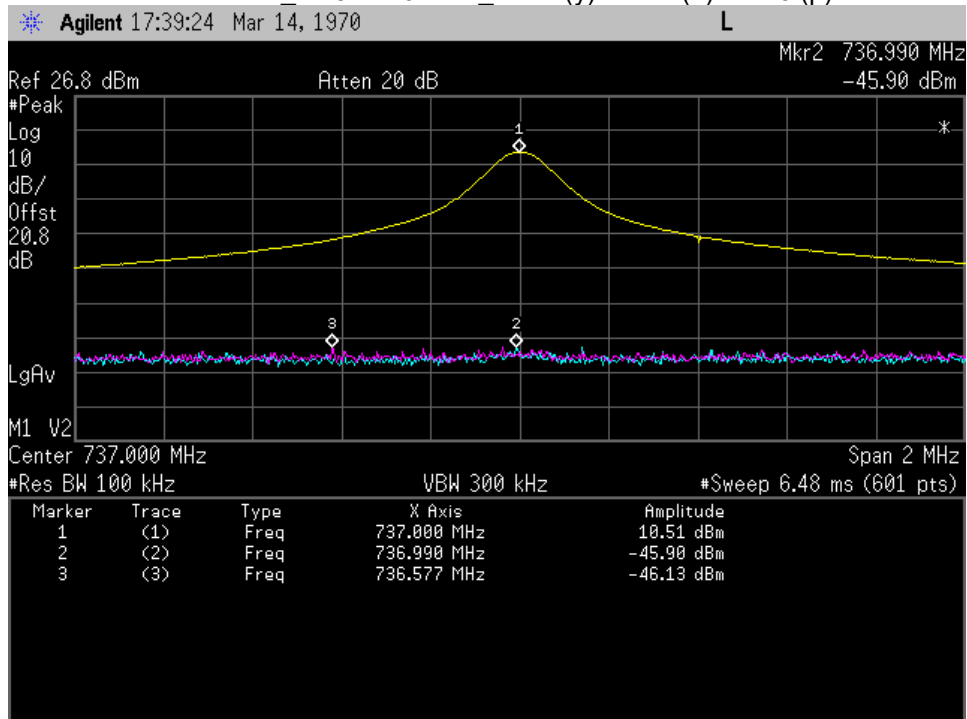

Isolation DL \_ 728- 746 MHz\_Port 3(y) Port 2 (b) Port 1 (p)

Isolation DL \_ 746- 757 MHz\_Port 3(y) Port 2 (b) Port 1 (p)

Isolation DL \_ 869- 894 MHz\_Port 2(y) Port 1 (b) Port 3 (p)

### Common Ports

Isolation UL\_ 698 - 716 MHz\_Port 1(y) Port 2 (b) Port 3 (p)

Isolation UL \_ 776 - 787 MHz\_Port 1(y) Port 2 (b) Port 3 (p)

Isolation UL\_ 824 - 849 MHz\_Port 1(y) Port 2 (b) Port 3 (p)

Isolation DL\_ 728 - 746 MHz\_Port 1(y) Port 2 (b) Port 3 (p)

### Isolation DL \_ 746 - 757 MHz\_Port 1(y) Port 2 (b) Port 3 (p)