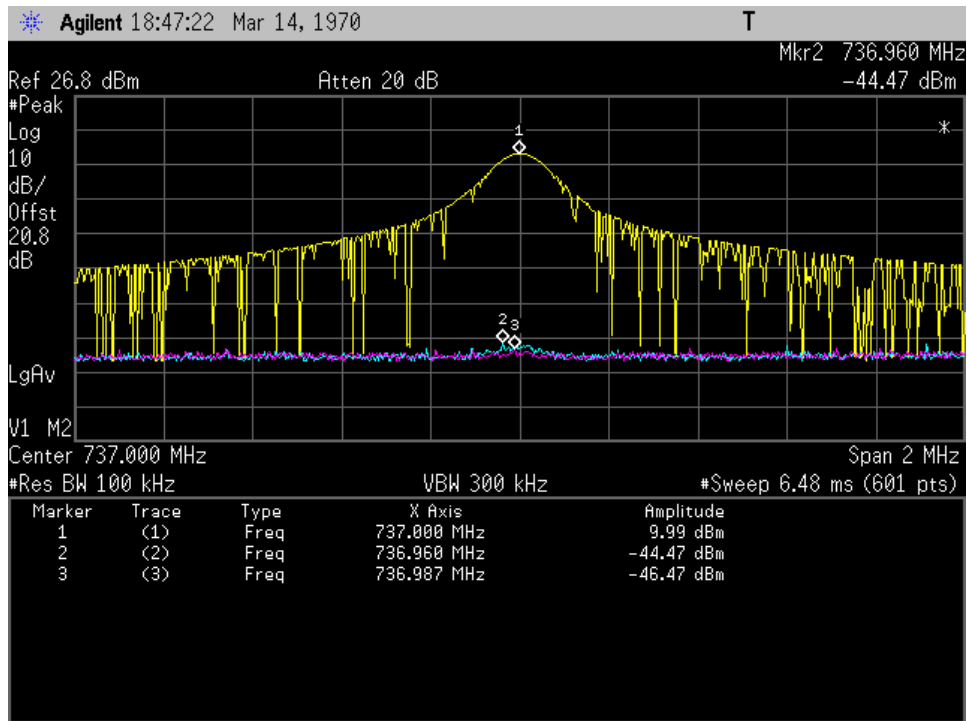

### Dedicated Ports

Isolation UL\_ 1710 - 1755 MHz\_Port 1(y) Port 2 (b) Port 3 (p)

Isolation UL\_ 1850 - 1915 MHz\_Port 1(y) Port 2 (b) Port 3 (p)

Isolation UL\_ 698 - 716 MHz\_Port 3(y) Port 2 (b) Port 1 (p)

Isolation UL\_ 776 - 787 MHz\_Port 3(y) Port 2 (b) Port 1 (p)

Isolation UL\_ 824 - 849 MHz\_Port 2(y) Port 3 (b) Port 1 (p)

Isolation DL\_ 1930- 1995 MHz\_Port 1(y) Port 2 (b) Port 3 (p)

Isolation DL\_ 2110- 2155 MHz\_Port 1(y) Port 2 (b) Port 3 (p)

Isolation DL \_ 728- 746 MHz\_Port 3(y) Port 2 (b) Port 1 (p)

Isolation DL \_ 746- 757 MHz\_Port 3(y) Port 2 (b) Port 1 (p)

Isolation DL \_ 869- 894 MHz\_Port 2(y) Port 1 (b) Port 3 (p)