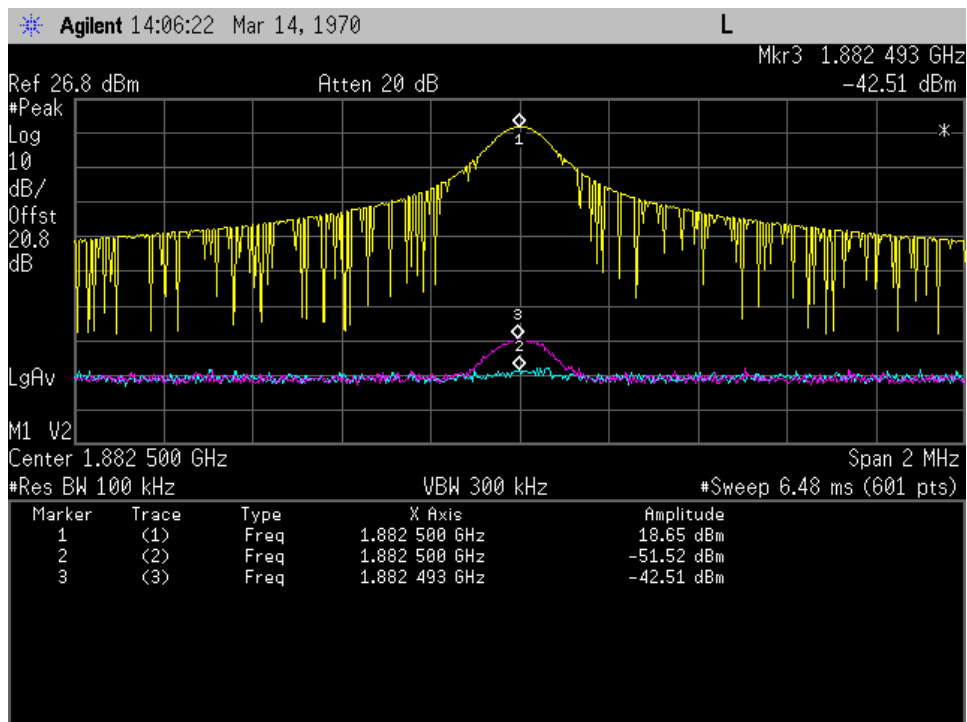

### **Isolation**

### Dedicated Ports

Isolation UL\_ 1710 - 1755 MHz\_Port 1(y) Port 2 (b) Port 3 (p)

Isolation UL\_ 1850 - 1915 MHz\_Port 1(y) Port 2 (b) Port 3 (p)

Isolation UL\_ 698 - 716 MHz\_Port 3(y) Port 2 (b) Port 1 (p)

Isolation UL\_ 776 - 787 MHz\_Port 3(y) Port 2 (b) Port 1 (p)

Isolation UL\_ 824 - 849 MHz\_Port 2(y) Port 3 (b) Port 1 (p)

Isolation DL\_ 1930- 1995 MHz\_Port 1(y) Port 2 (b) Port 3 (p)

Isolation DL\_ 2110- 2155 MHz\_Port 1(y) Port 2 (b) Port 3 (p)