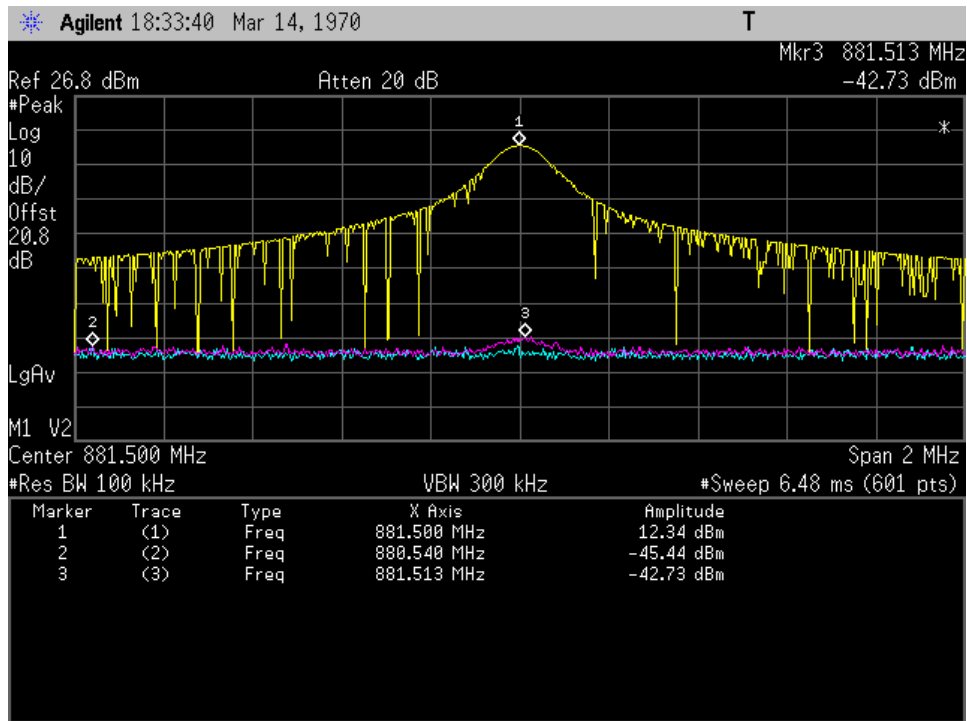

Isolation UL\_ 776 - 787 MHz\_Port 3(y) Port 2 (b) Port 1 (p)

Isolation UL\_ 824 - 849 MHz\_Port 2(y) Port 3 (b) Port 1 (p)

Isolation DL\_ 1930- 1995 MHz\_Port 1(y) Port 2 (b) Port 3 (p)

Isolation DL\_ 2110- 2155 MHz\_Port 1(y) Port 2 (b) Port 3 (p)

Isolation DL \_ 728- 746 MHz\_Port 3(y) Port 2 (b) Port 1 (p)

Isolation DL \_ 746- 757 MHz\_Port 3(y) Port 2 (b) Port 1 (p)

Isolation DL \_ 869- 894 MHz\_Port 2(y) Port 1 (b) Port 3 (p)

### Common Ports

Isolation UL\_ 698 - 716 MHz\_Port 1(y) Port 2 (b) Port 3 (p)

Isolation UL \_ 776 - 787 MHz\_Port 1(y) Port 2 (b) Port 3 (p)

Isolation UL\_ 824 - 849 MHz\_Port 1(y) Port 2 (b) Port 3 (p)

Isolation DL\_ 728 - 746 MHz\_Port 1(y) Port 2 (b) Port 3 (p)