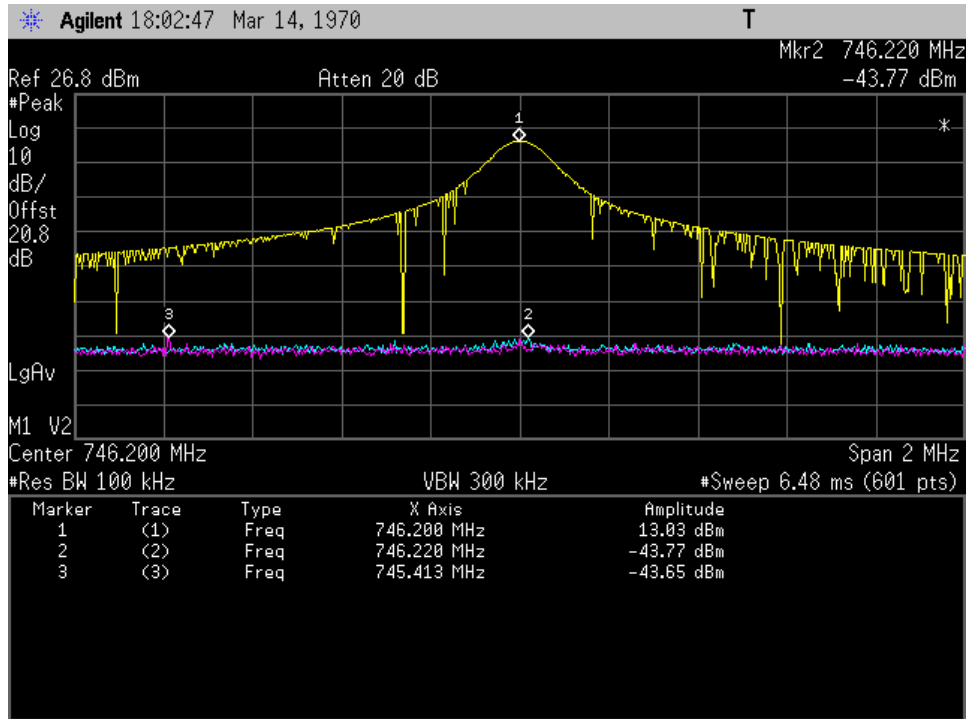

Isolation DL \_ 728- 746 MHz\_Port 3(y) Port 2 (b) Port 1 (p)

Isolation DL \_ 746- 757 MHz\_Port 3(y) Port 2 (b) Port 1 (p)

Isolation DL \_ 869- 894 MHz\_Port 2(y) Port 1 (b) Port 3 (p)

### Common Ports

Isolation UL\_ 698 - 716 MHz\_Port 1(y) Port 2 (b) Port 3 (p)

Isolation UL \_ 776 - 787 MHz\_Port 1(y) Port 2 (b) Port 3 (p)

Isolation UL\_ 824 - 849 MHz\_Port 1(y) Port 2 (b) Port 3 (p)

Isolation DL\_ 728 - 746 MHz\_Port 1(y) Port 2 (b) Port 3 (p)

### Isolation DL \_ 746 - 757 MHz\_Port 1(y) Port 2 (b) Port 3 (p)