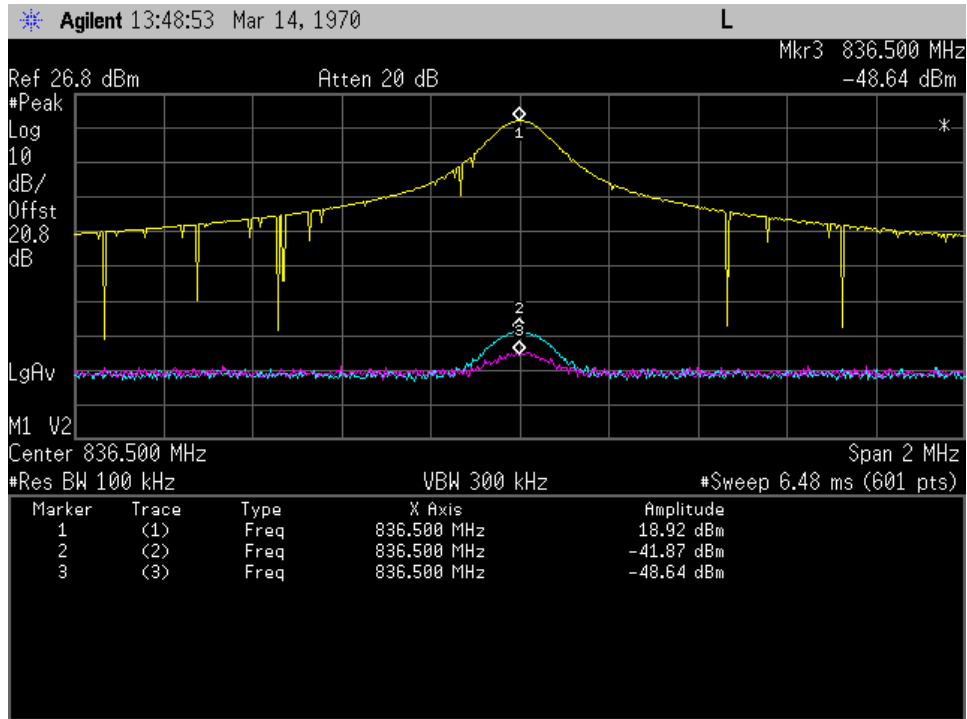

### Dedicated Ports

Isolation UL\_ 1710 - 1755 MHz\_Port 1(y) Port 2 (b) Port 3 (p)

Isolation UL\_ 1850 - 1915 MHz\_Port 1(y) Port 2 (b) Port 3 (p)

Isolation UL\_ 698 - 716 MHz\_Port 3(y) Port 2 (b) Port 1 (p)

Isolation UL\_ 776 - 787 MHz\_Port 3(y) Port 2 (b) Port 1 (p)

Isolation UL\_ 824 - 849 MHz\_Port 2(y) Port 3 (b) Port 1 (p)

Isolation DL\_ 1930- 1995 MHz\_Port 1(y) Port 2 (b) Port 3 (p)

Isolation DL\_ 2110- 2155 MHz\_Port 1(y) Port 2 (b) Port 3 (p)

Isolation DL \_ 728- 746 MHz\_Port 3(y) Port 2 (b) Port 1 (p)

Isolation DL \_ 746- 757 MHz\_Port 3(y) Port 2 (b) Port 1 (p)

Isolation DL \_ 869- 894 MHz\_Port 2(y) Port 1 (b) Port 3 (p)