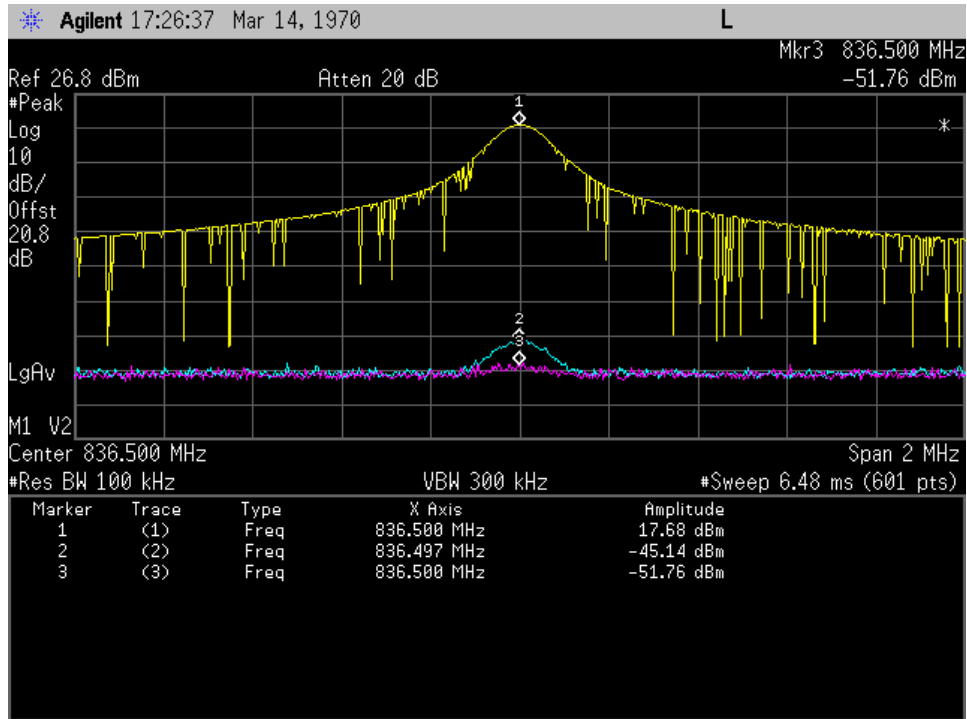

Isolation DL \_ 728- 746 MHz\_Port 3(y) Port 2 (b) Port 1 (p)

Isolation DL \_ 746- 757 MHz\_Port 3(y) Port 2 (b) Port 1 (p)

Isolation DL \_ 869- 894 MHz\_Port 2(y) Port 1 (b) Port 3 (p)

### Common Ports

Isolation UL\_ 698 - 716 MHz\_Port 1(y) Port 2 (b) Port 3 (p)

Isolation UL \_ 776 - 787 MHz\_Port 1(y) Port 2 (b) Port 3 (p)

Isolation UL\_ 824 - 849 MHz\_Port 1(y) Port 2 (b) Port 3 (p)

Isolation DL\_ 728 - 746 MHz\_Port 1(y) Port 2 (b) Port 3 (p)

### Isolation DL \_ 746 - 757 MHz\_Port 1(y) Port 2 (b) Port 3 (p)