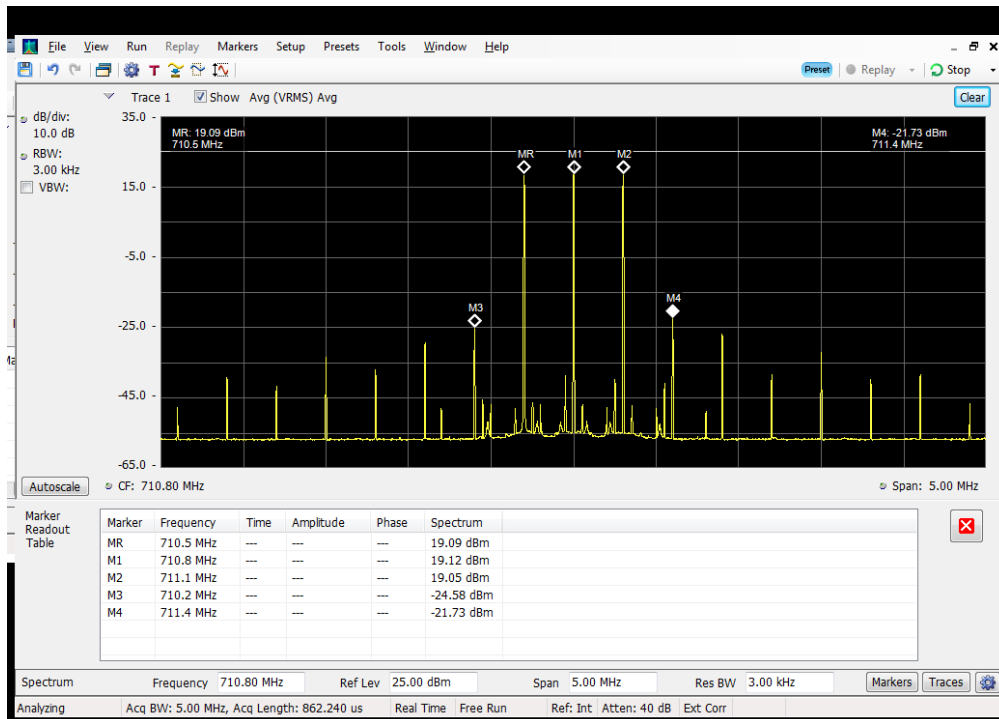

3 tone Intermodulation_3 cw signals + Modem TX OFF_Server Port to Dedicated Donor Port 3