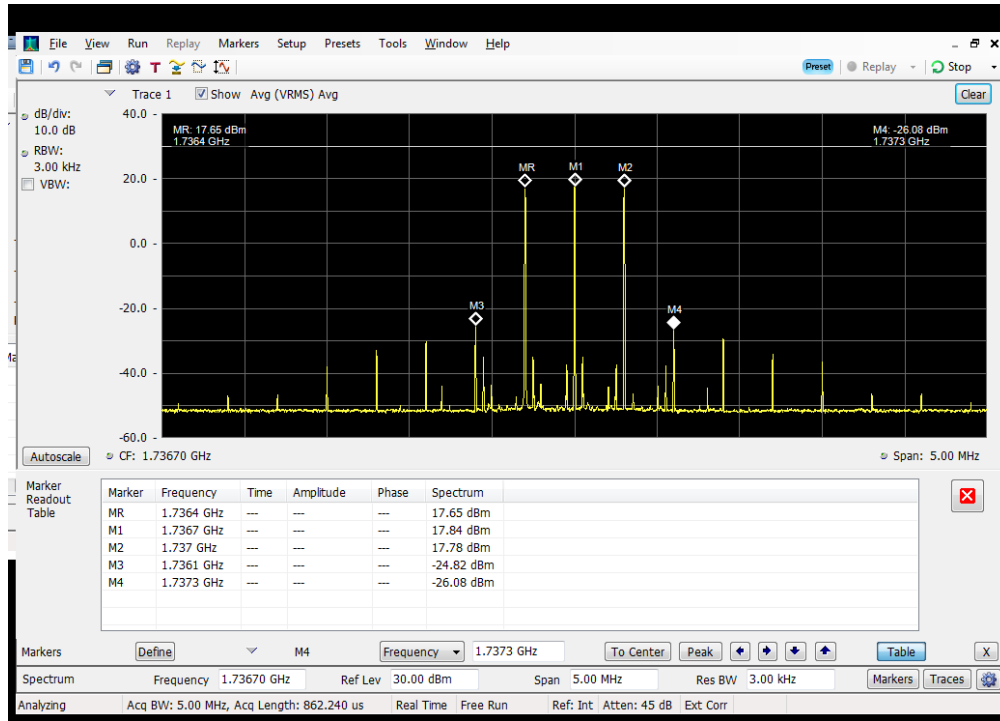

3 tone Intermodulation_3 cw signals + Modem TX OFF_Server Port to Dedicated Donor Port 1_Pin+10