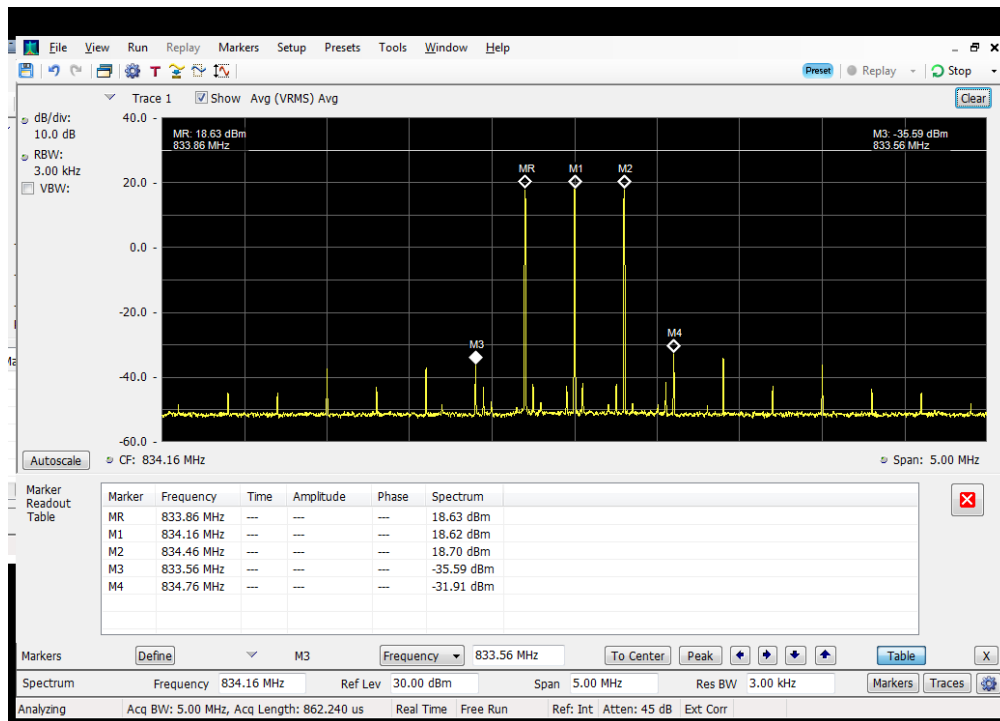

3 tone Intermodulation_3 cw signals + Modem TX OFF_Server Port to Common Donor Port 1