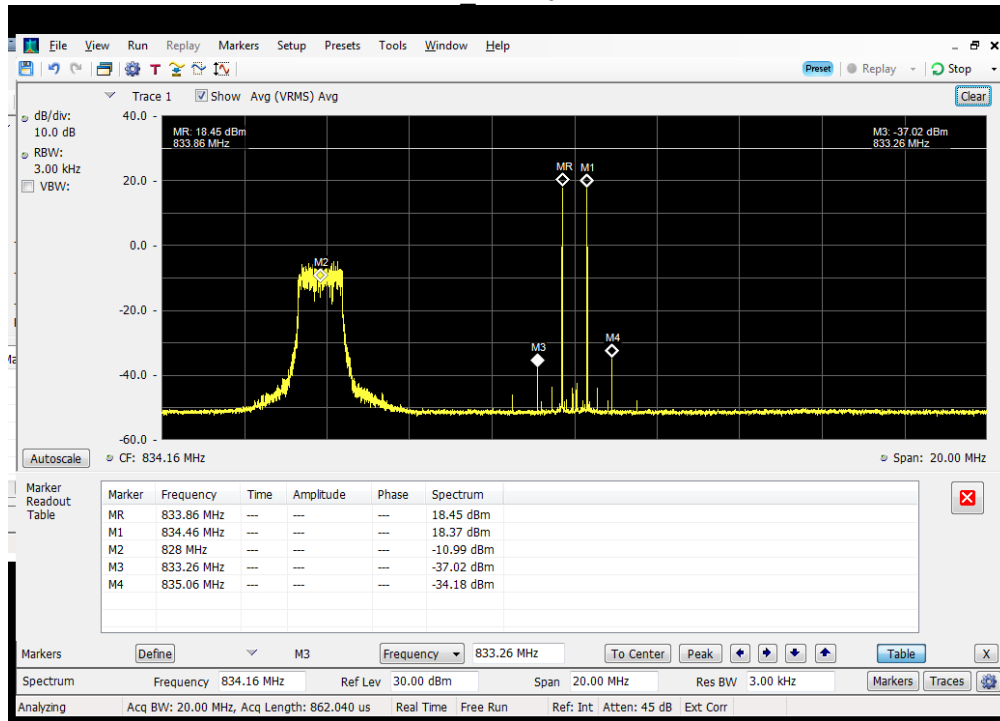

3 tone Intermodulation_2 cw signals + Modem TX ON_Server Port to Common Donor Port 1 Pin+10