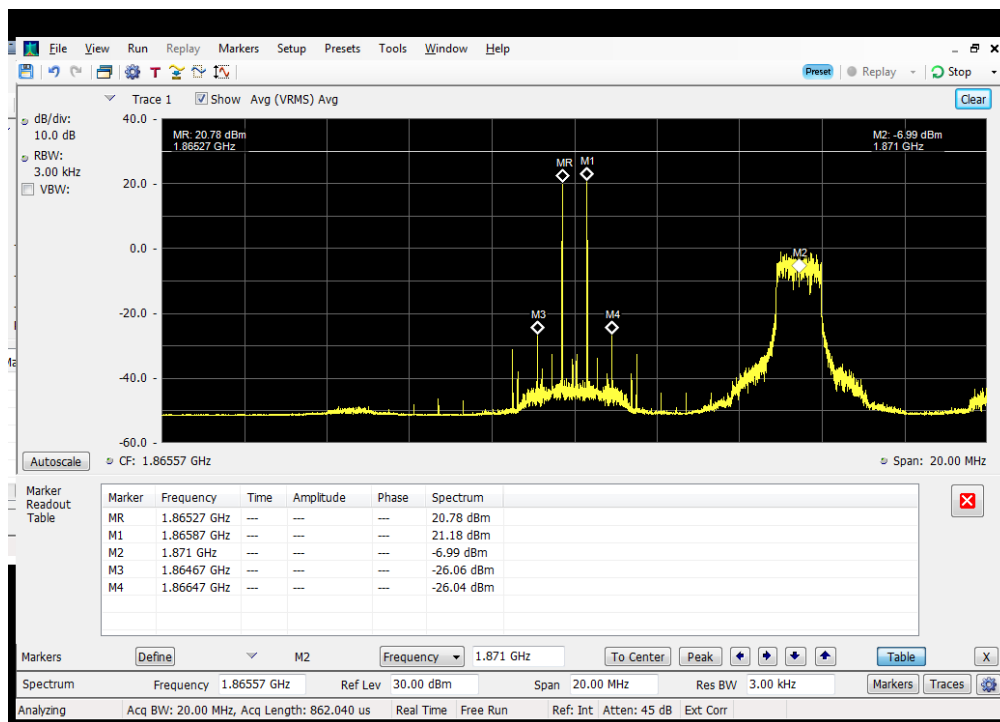

3 tone Intermodulation_2 cw signals + Modem TX ON_Server Port to Dedicated Donor Port 1