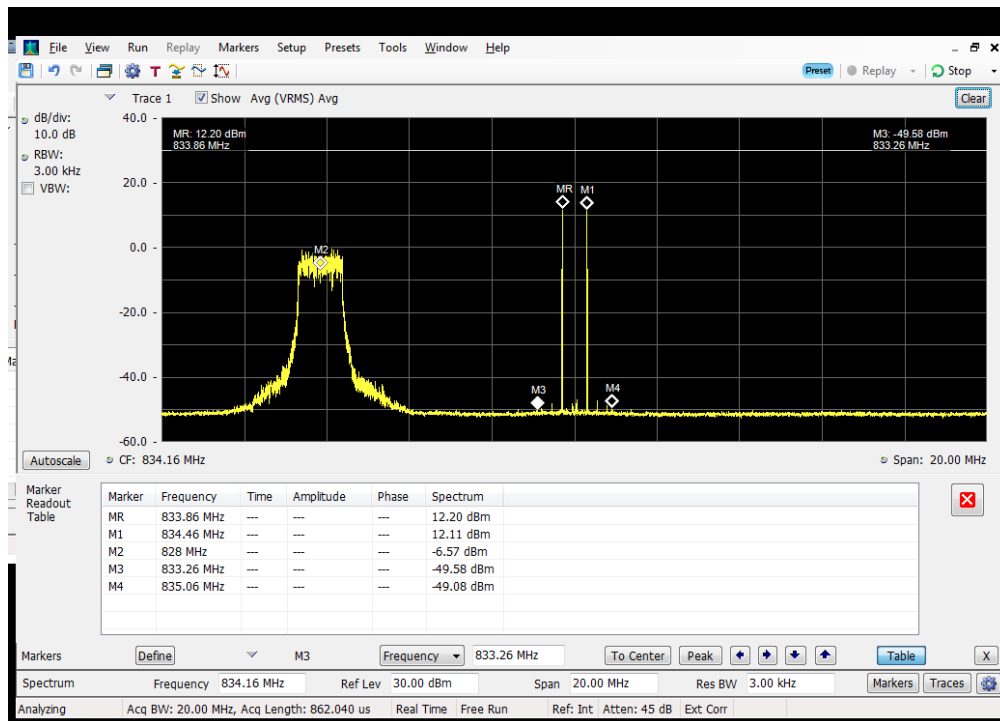

3 tone Intermodulation_2 cw signals + Modem TX ON_Server Port to Common Donor Port 1