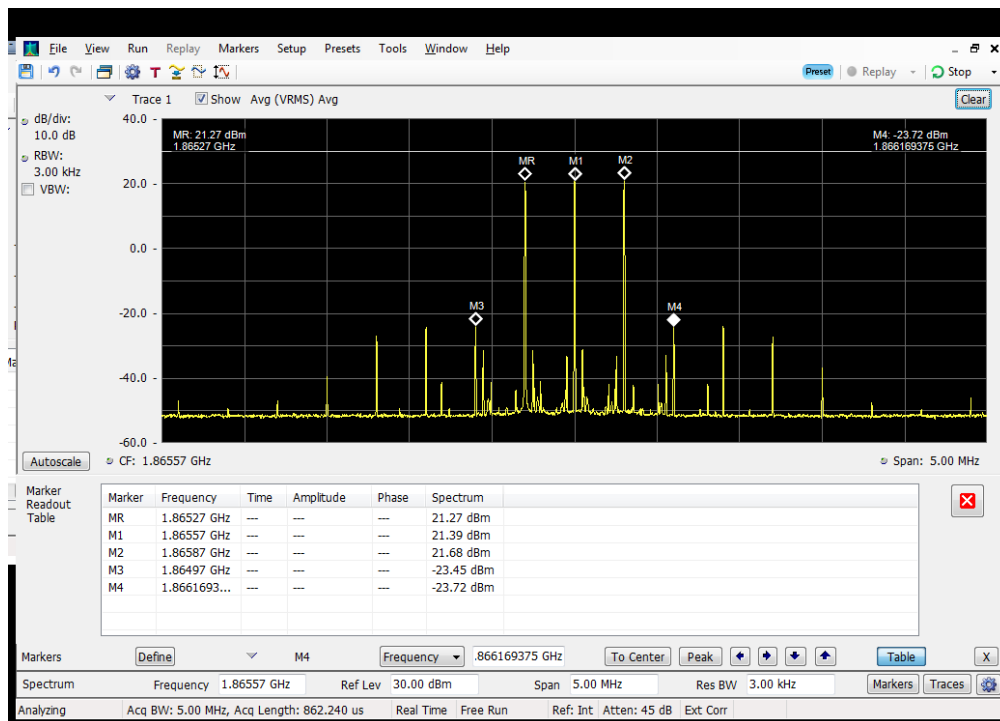

3 tone Intermodulation_3 cw signals + Modem TX Off_Server Port to Dedicated Donor Port 1_Pin+10