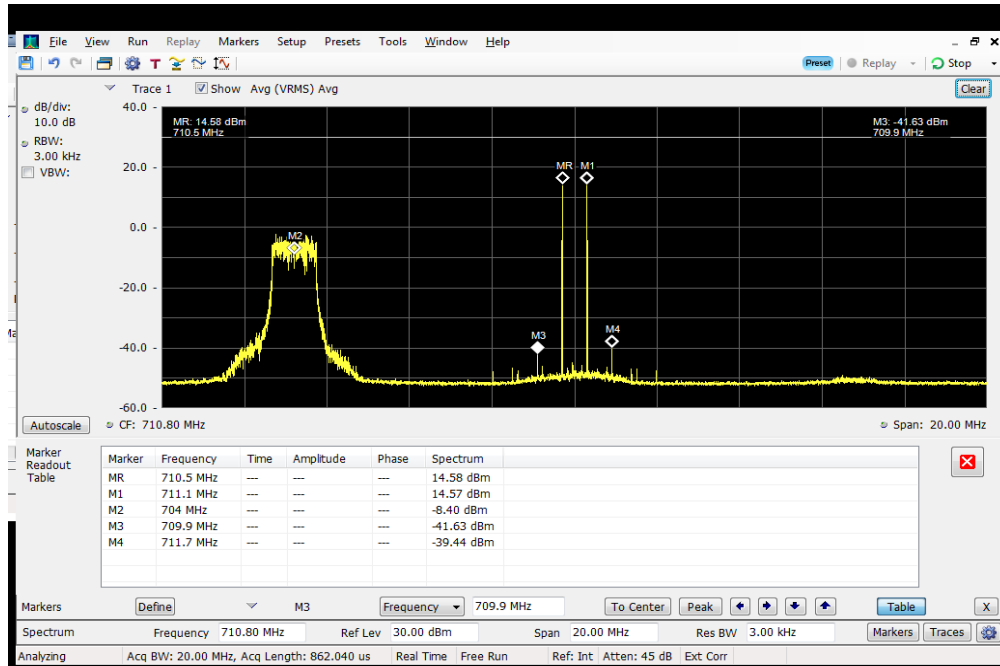

3 tone Intermodulation_2 cw signals + Modem TX ON_Server Port to Common Donor Port 1