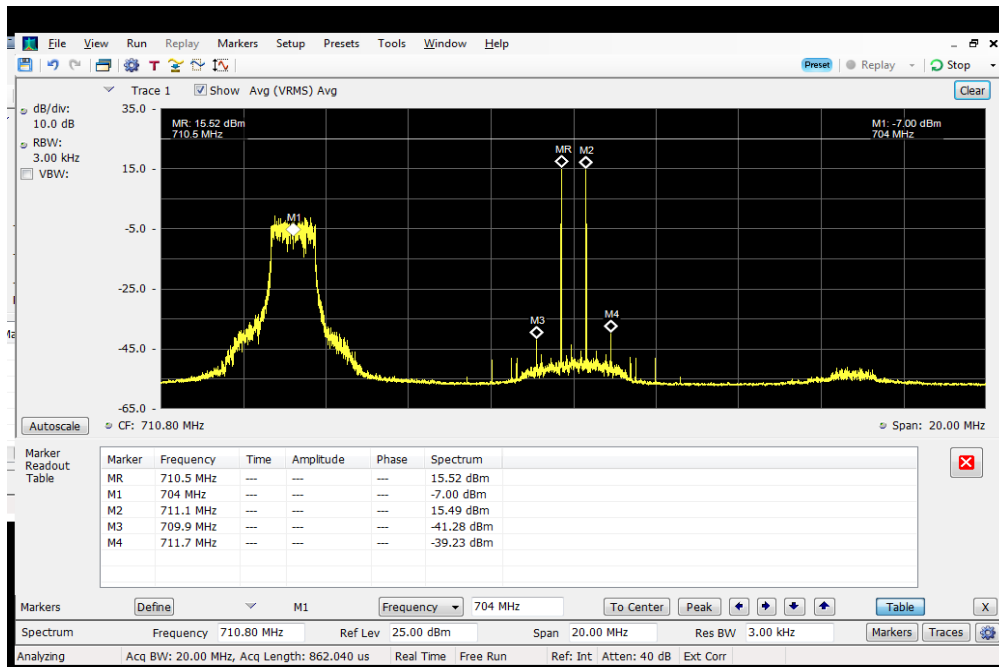

### **Intermodulation with Modem**

## Dedicated Mode

2 tone Intermodulation\_2 cw signals + Modem TX OFF\_Server Port to Dedicated Donor Port 3

2 tone Intermodulation\_2 cw signals + Modem TX ON\_Server Port to Dedicated Donor Port 3