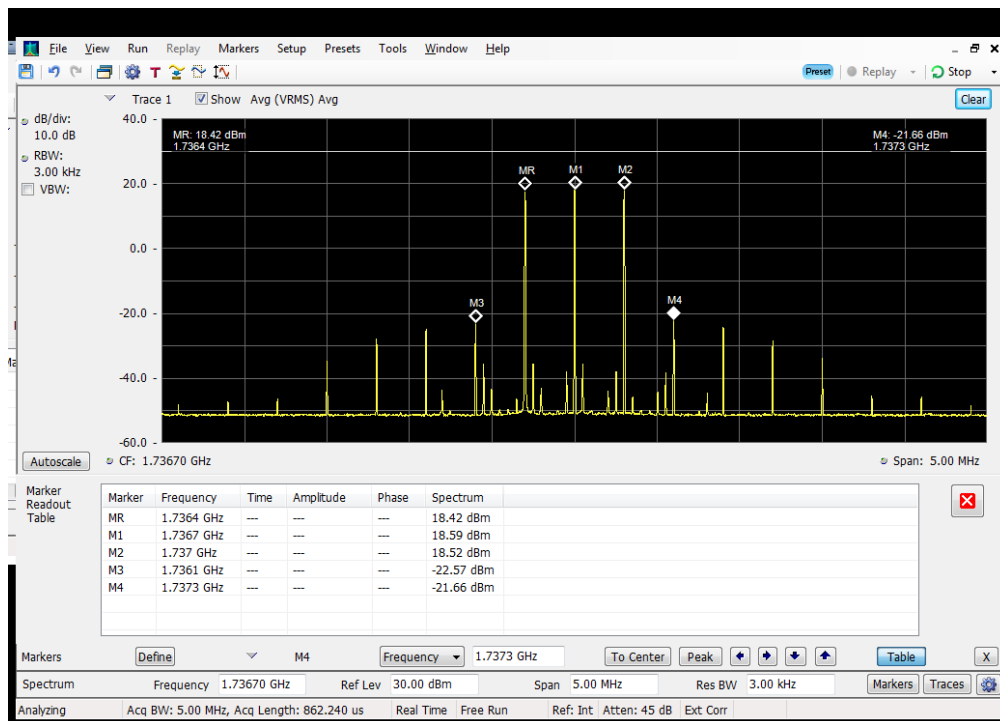

3 tone Intermodulation_3 cw signals + Modem TX OFF_Server Port to Dedicated Donor Port 1