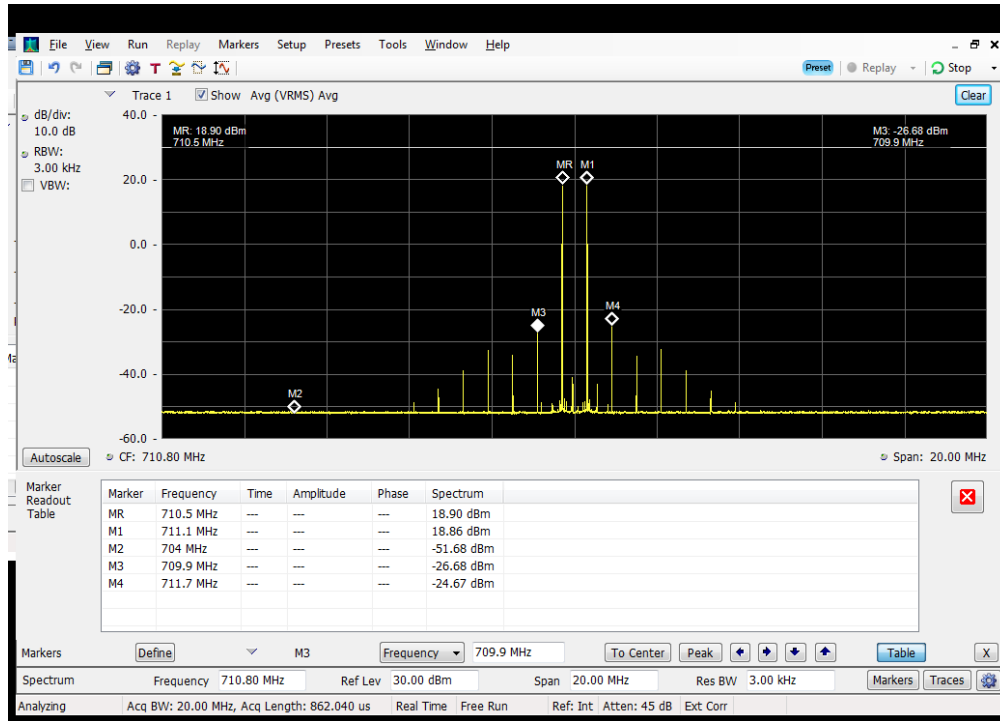

Common Mode

3 tone Intermodulation_2 cw signals + Modem TX OFF_Server Port to Common Donor Port 1