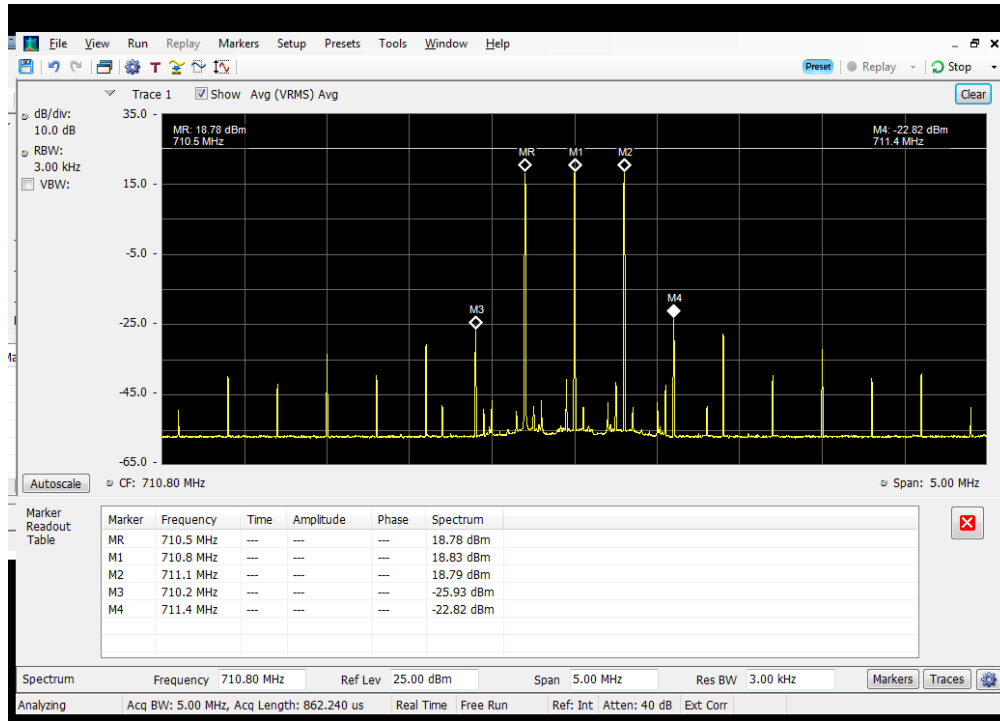

3 tone Intermodulation_3 cw signals + Modem TX OFF_Server Port to Dedicated Donor Port 3_Pin+10