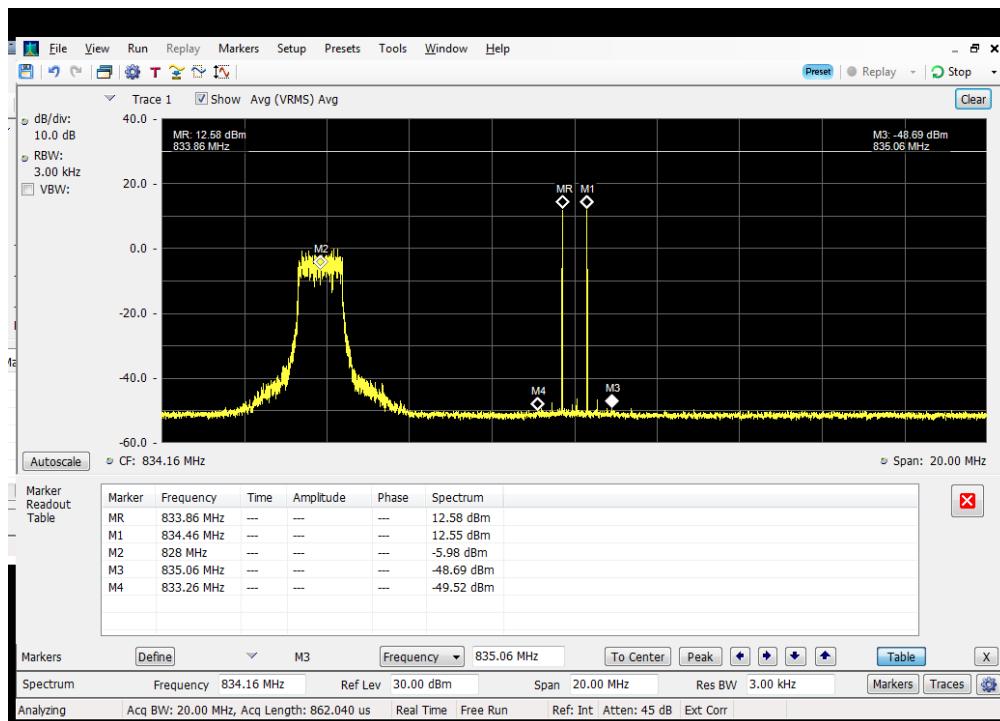

2 tone Intermodulation_2 cw signals + Modem TX ON_Server Port to Dedicated Donor Port 2