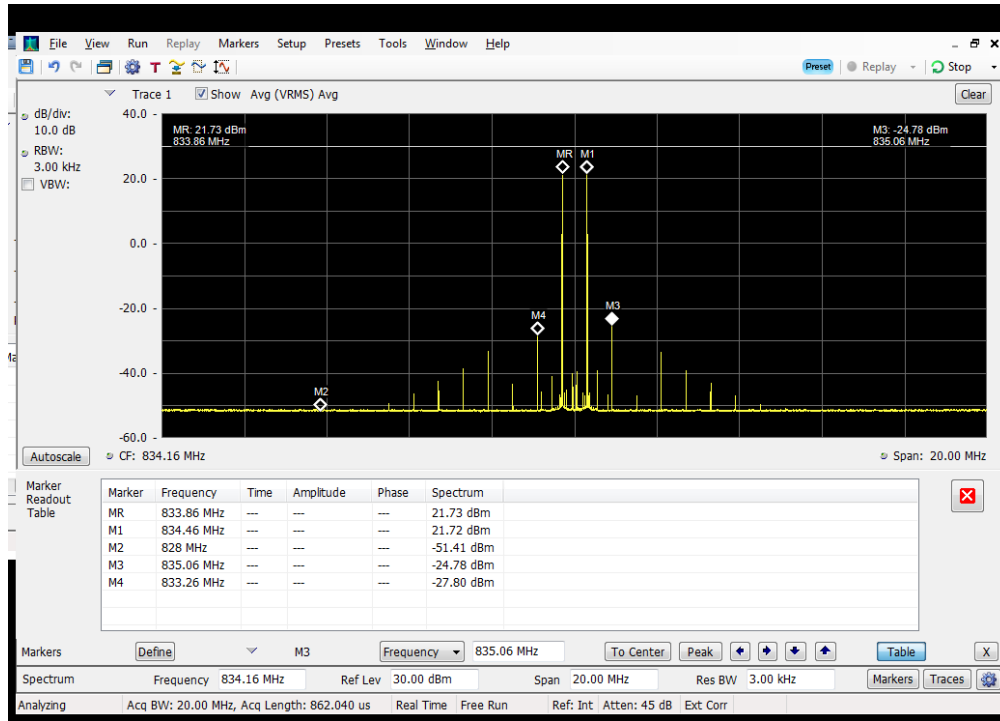

2 tone Intermodulation_2 cw signals + Modem TX OFF_Server Port to Dedicated Donor Port 2