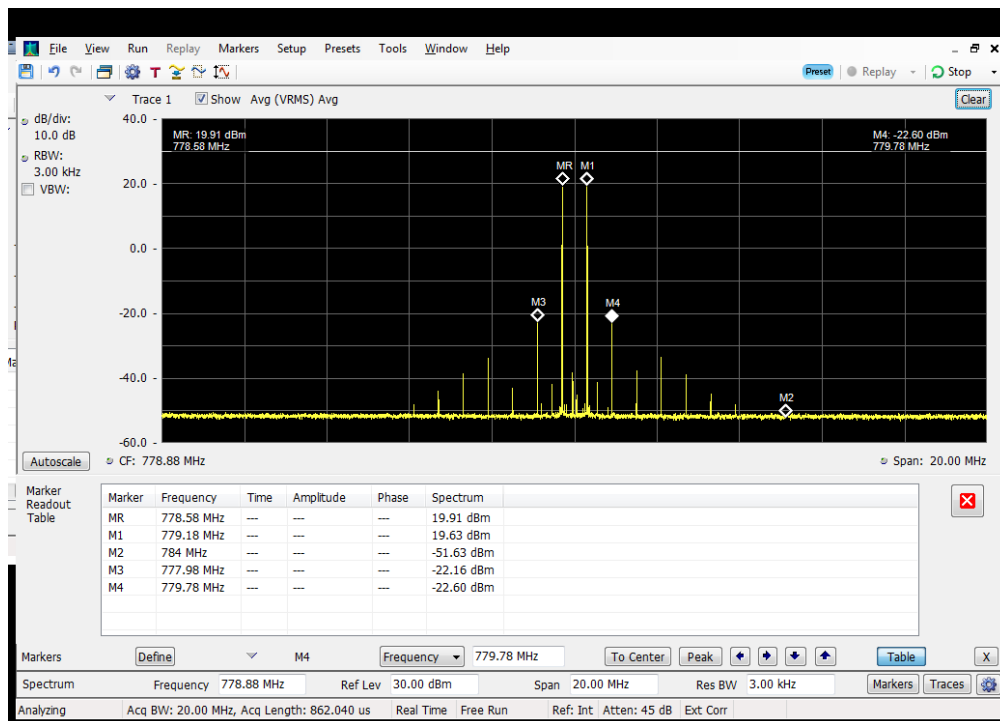

3 tone Intermodulation_2 cw signals + Modem TX OFF_Server Port to Common Donor Port 1