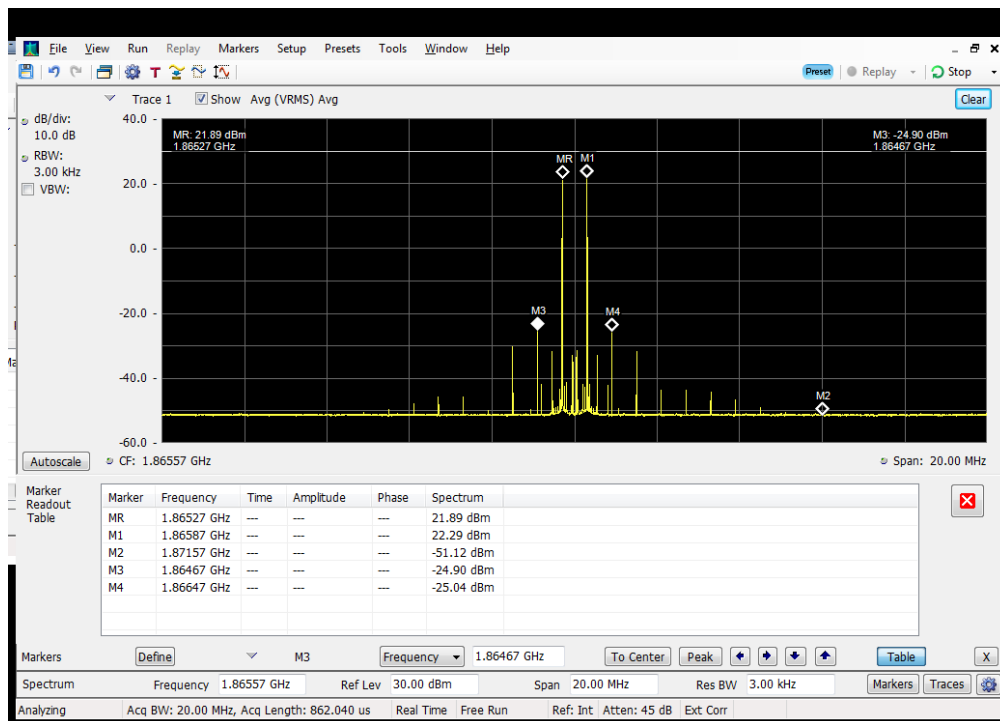

3 tone Intermodulation_2 cw signals + Modem TX Off_Server Port to Dedicated Donor Port 1