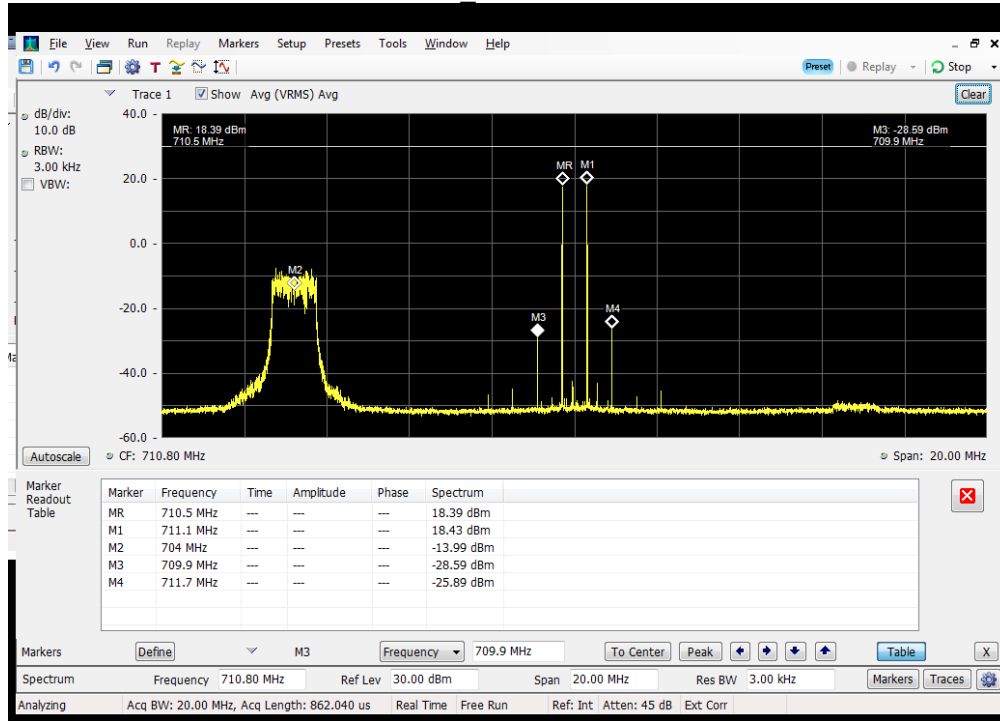

3 tone Intermodulation_2 cw signals + Modem TX ON_Server Port to Common Donor Port 1 Pin+10