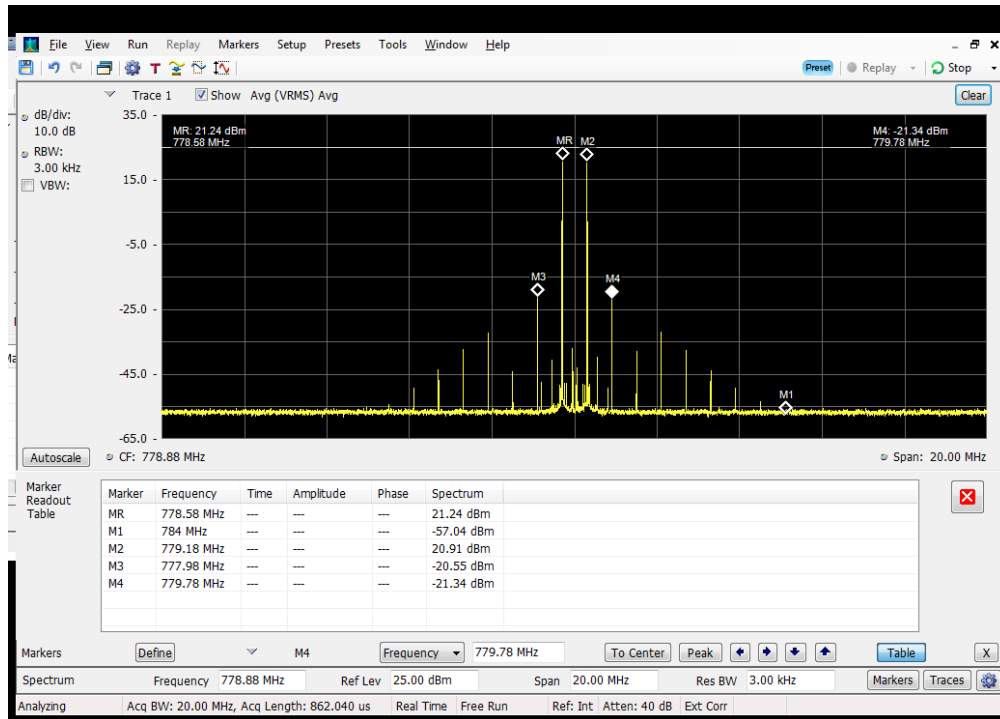

2 tone Intermodulation_2 cw signals + Modem TX OFF_Server Port to Dedicated Donor Port 3