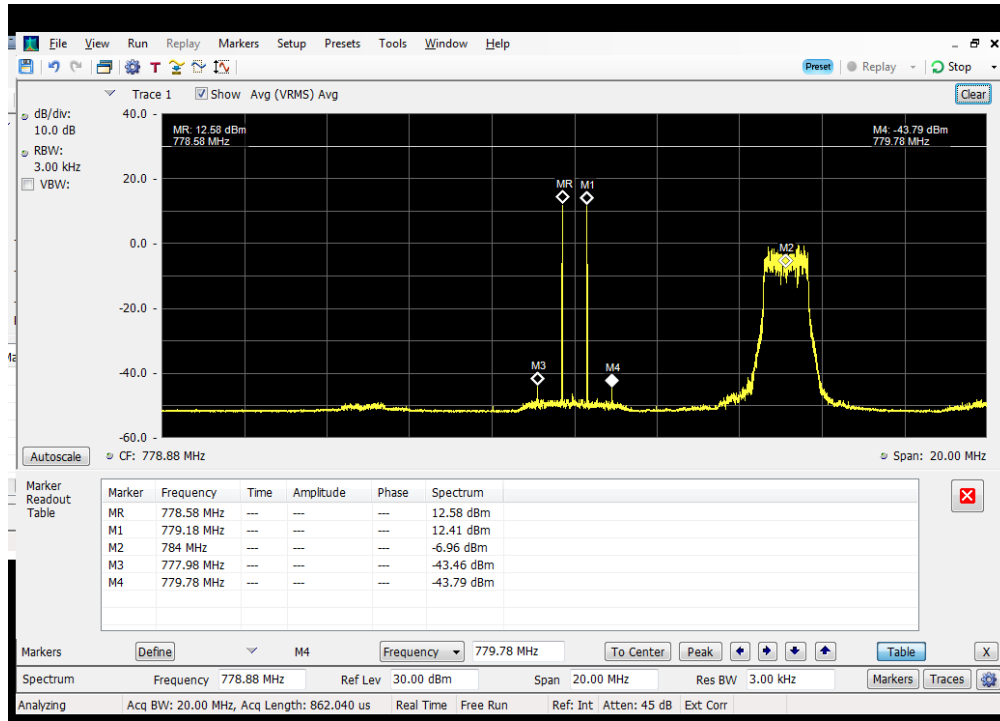

3 tone Intermodulation_2 cw signals + Modem TX ON_Server Port to Common Donor Port 1