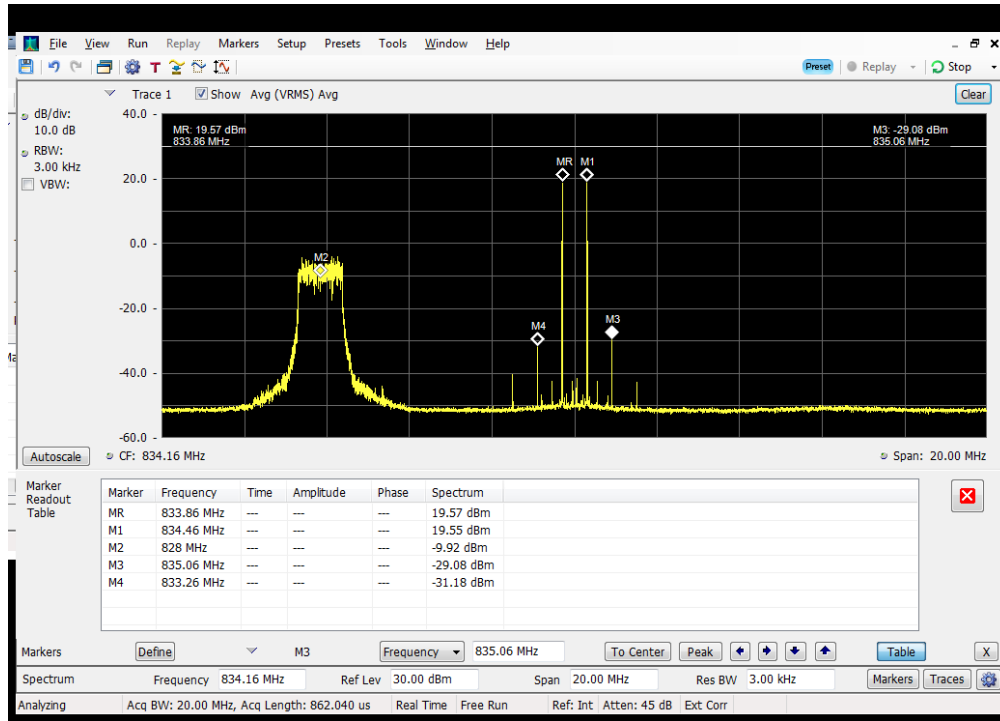

2 tone Intermodulation_2 cw signals + Modem TX ON_Server Port to Dedicated Donor Port 2_Pin+10