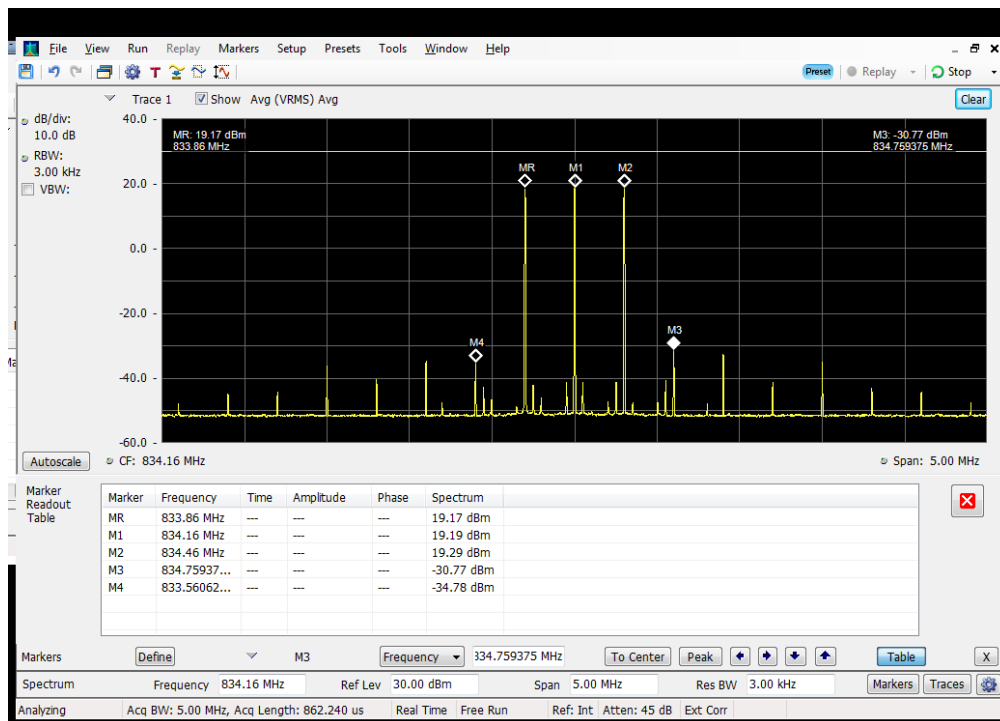

2 tone Intermodulation_3 cw signals + Modem TX OFF_Server Port to Dedicated Donor Port 2