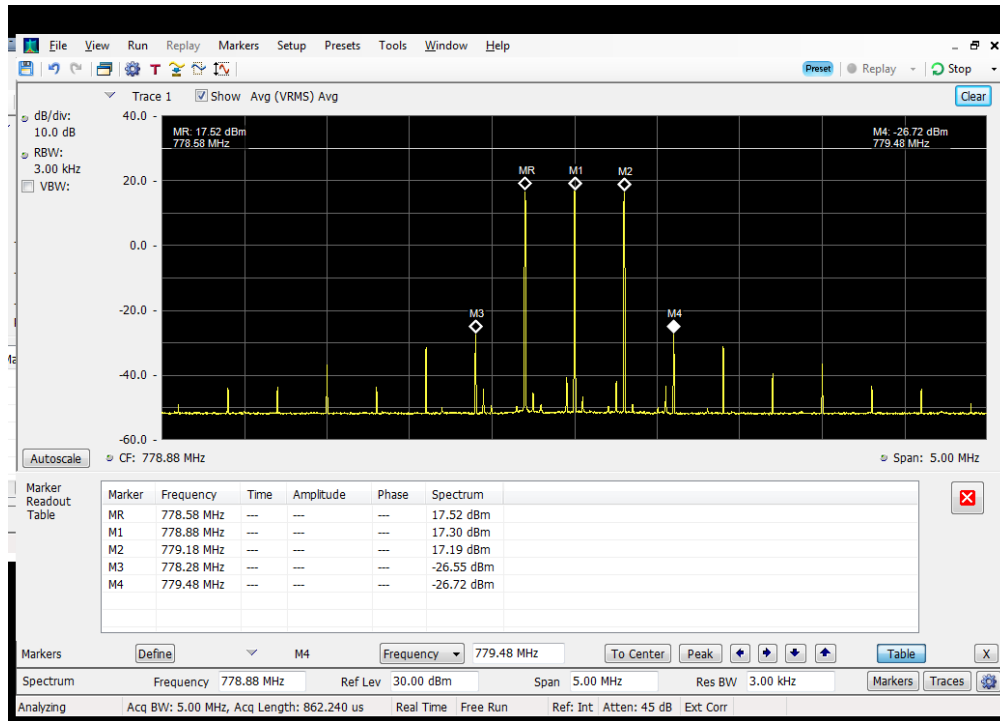

3 tone Intermodulation_3 cw signals + Modem TX OFF_Server Port to Common Donor Port 1