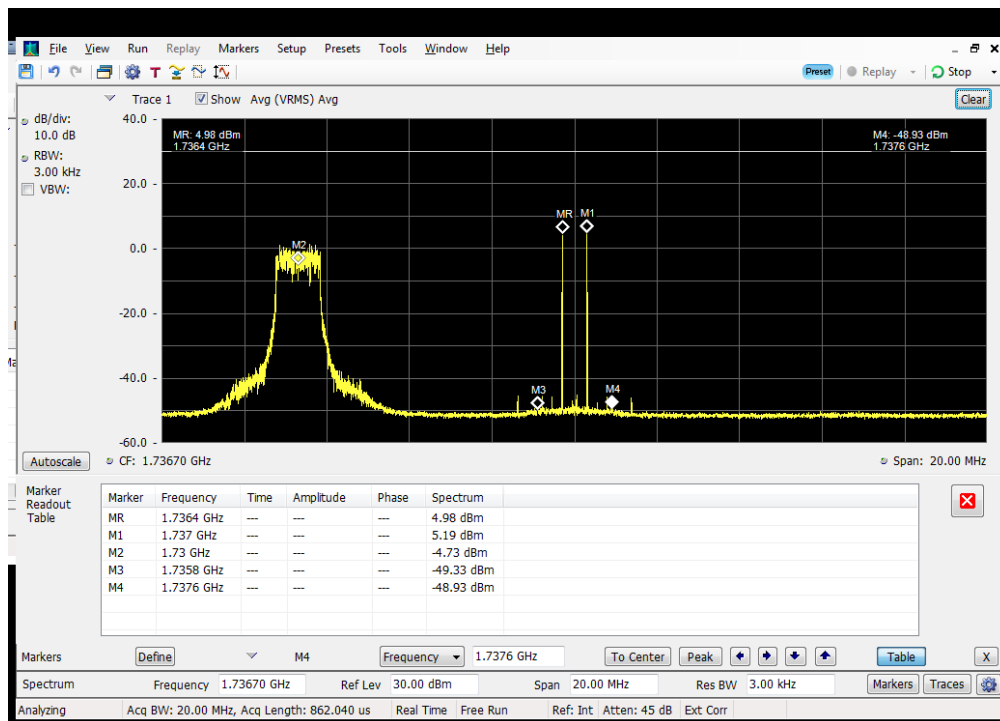

3 tone Intermodulation_2 cw signals + Modem TX ON_Server Port to Dedicated Donor Port 1