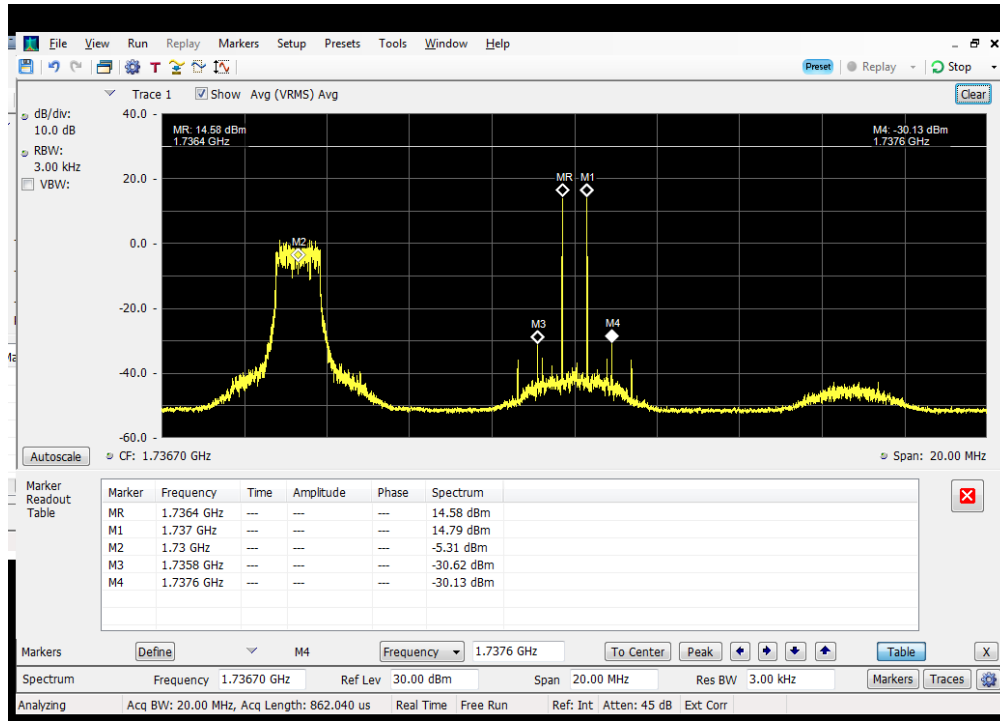

3 tone Intermodulation_2 cw signals + Modem TX ON_Server Port to Dedicated Donor Port 1_Pin+10