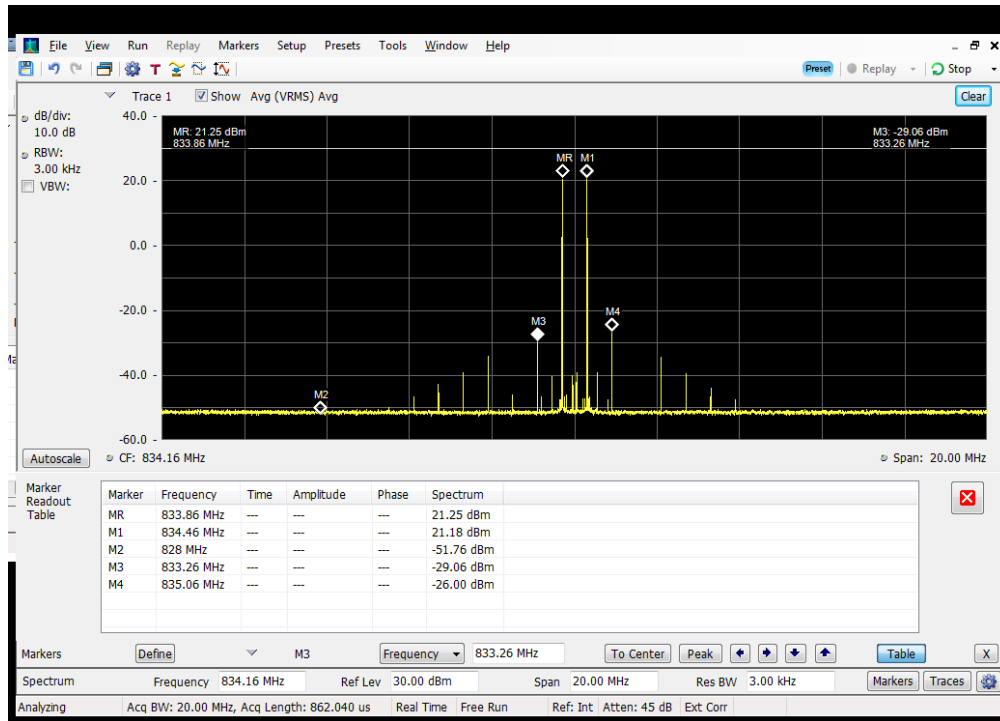

3 tone Intermodulation_2 cw signals + Modem TX OFF_Server Port to Common Donor Port 1