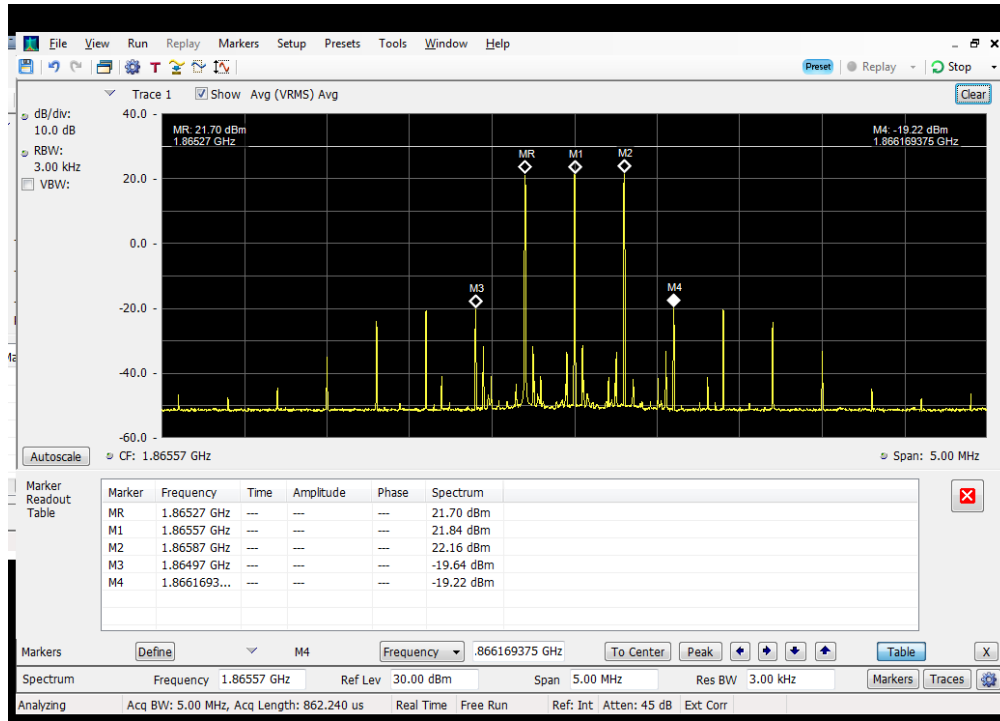

3 tone Intermodulation_3 cw signals + Modem TX Off_Server Port to Dedicated Donor Port 1