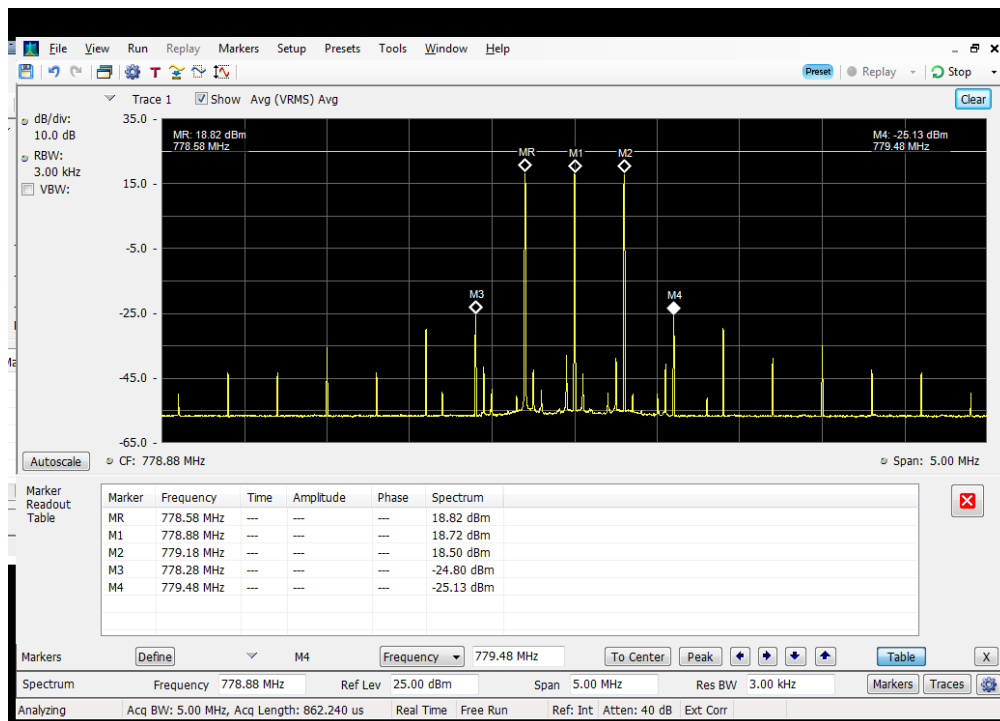

3 tone Intermodulation_3 cw signals + Modem TX OFF_Server Port to Dedicated Donor Port 3