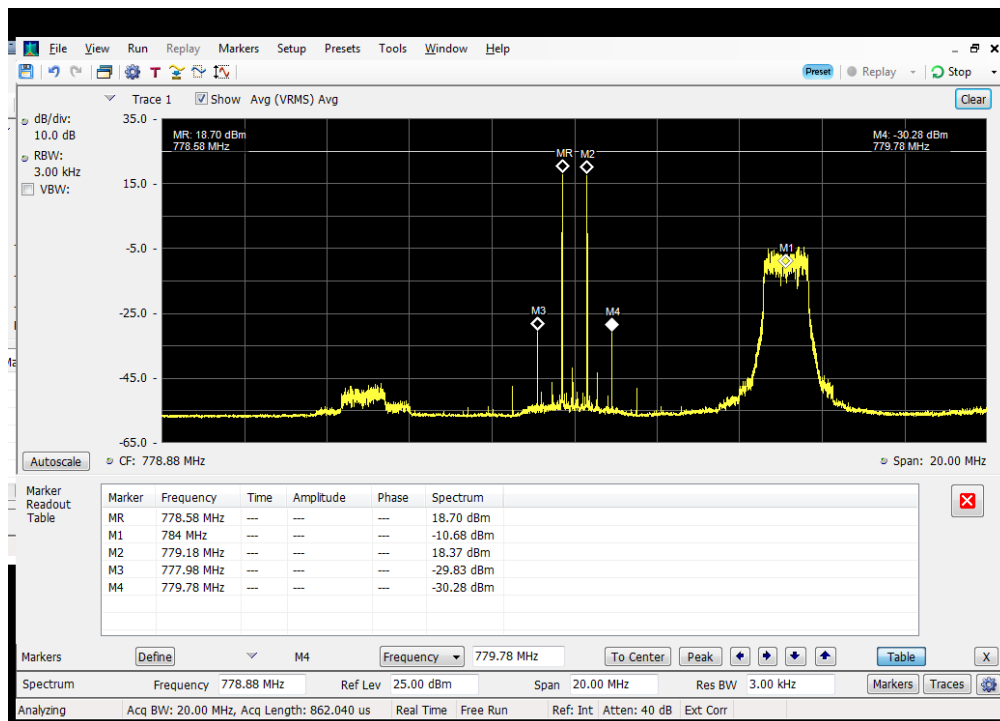

2 tone Intermodulation_2 cw signals + Modem TX ON_Server Port to Dedicated Donor Port 3_Pin+10