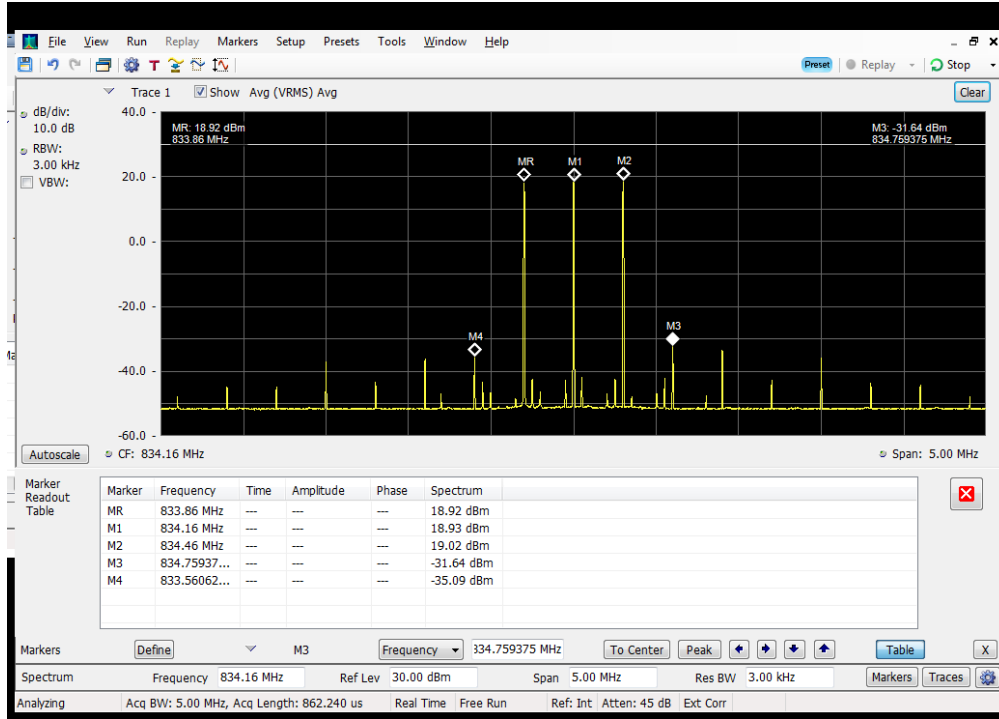

2 tone Intermodulation_3 cw signals + Modem TX OFF_Server Port to Dedicated Donor Port 2_Pin+10