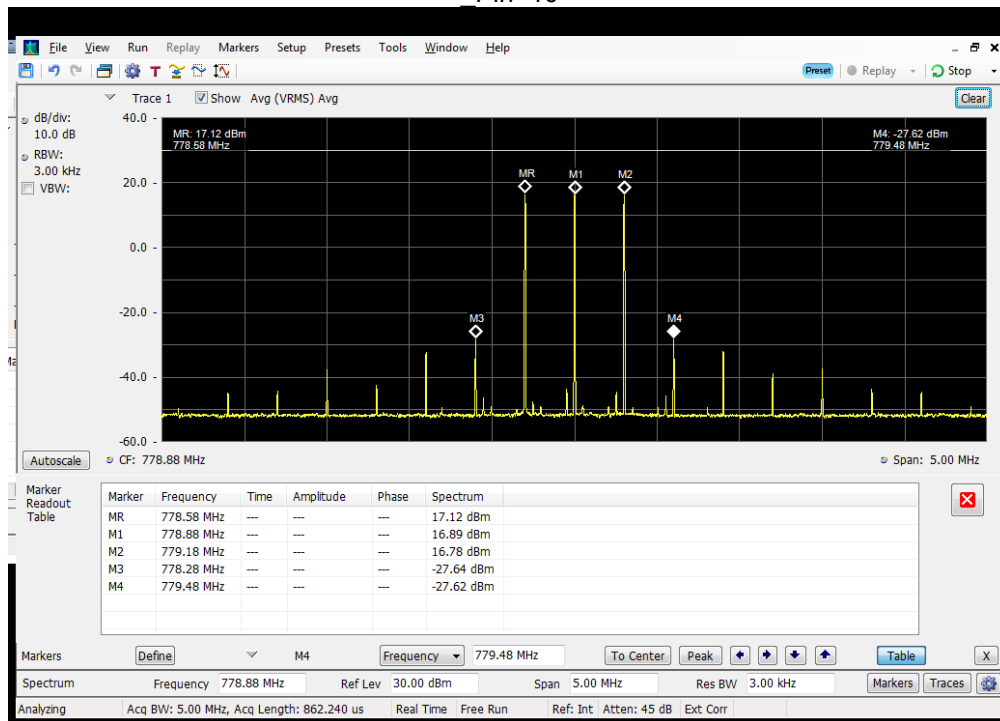

3 tone Intermodulation_3 cw signals + Modem TX OFF_Server Port to Common Donor Port 1 Pin+10