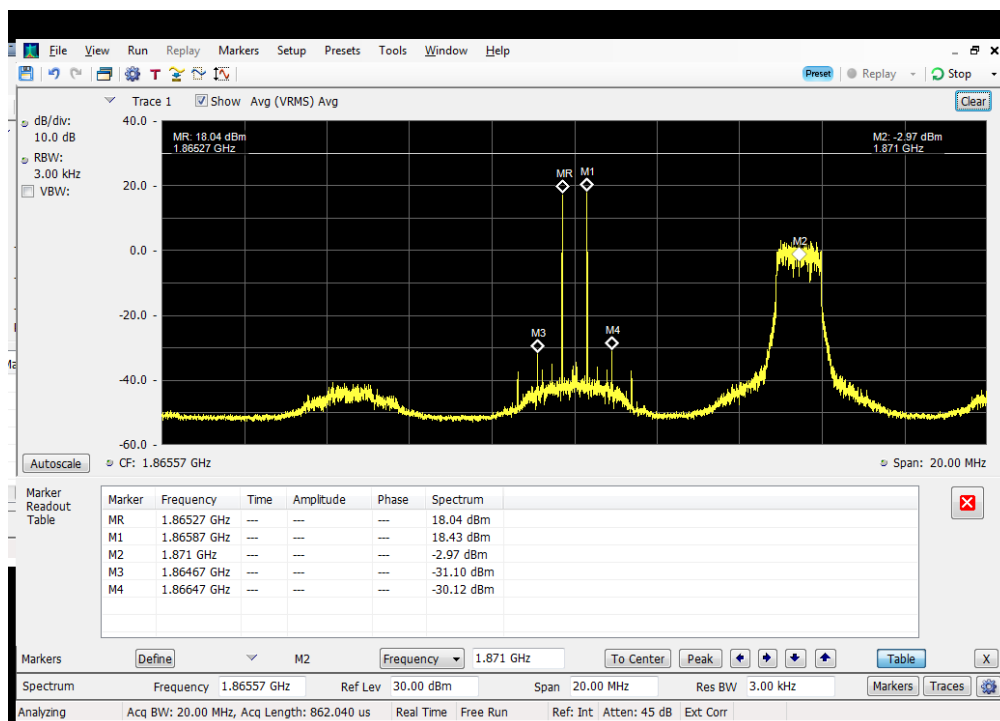

3 tone Intermodulation_2 cw signals + Modem TX ON_Server Port to Dedicated Donor Port 1_Pin+10