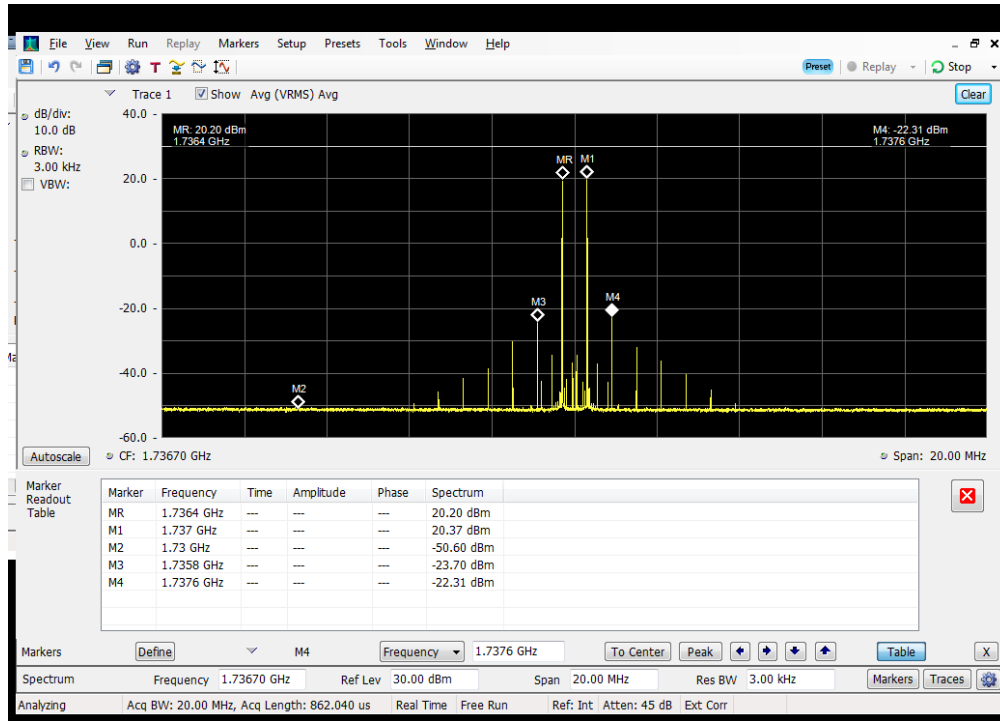

3 tone Intermodulation_2 cw signals + Modem TX OFF_Server Port to Dedicated Donor Port 1