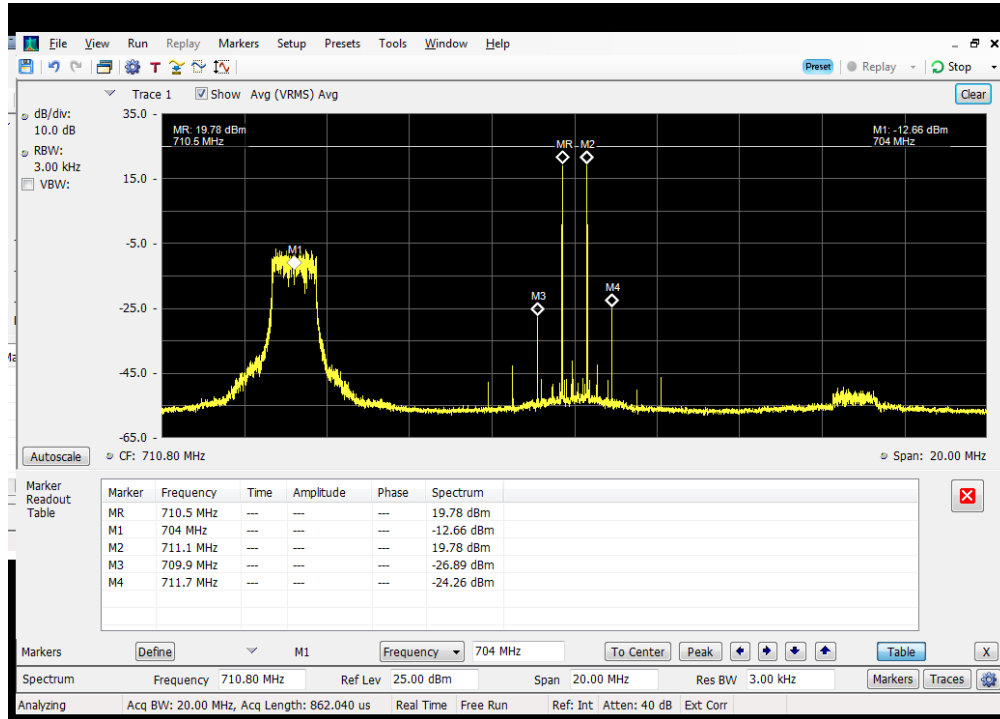

2 tone Intermodulation_2 cw signals + Modem TX ON_Server Port to Dedicated Donor Port 3_Pin+10