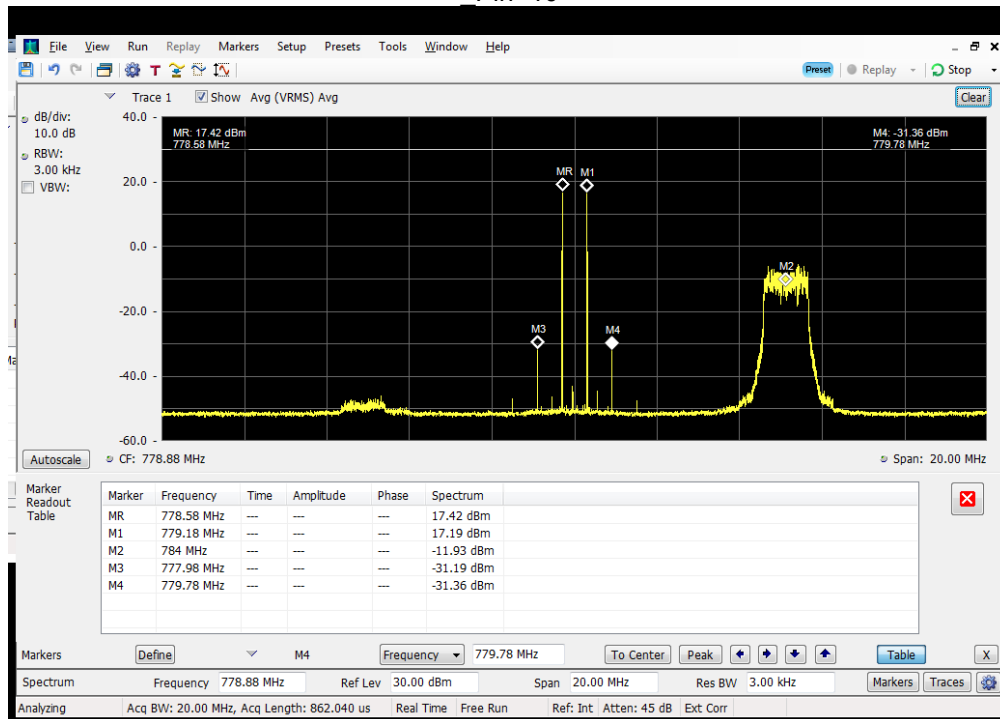

3 tone Intermodulation_2 cw signals + Modem TX ON_Server Port to Common Donor Port 1 Pin+10