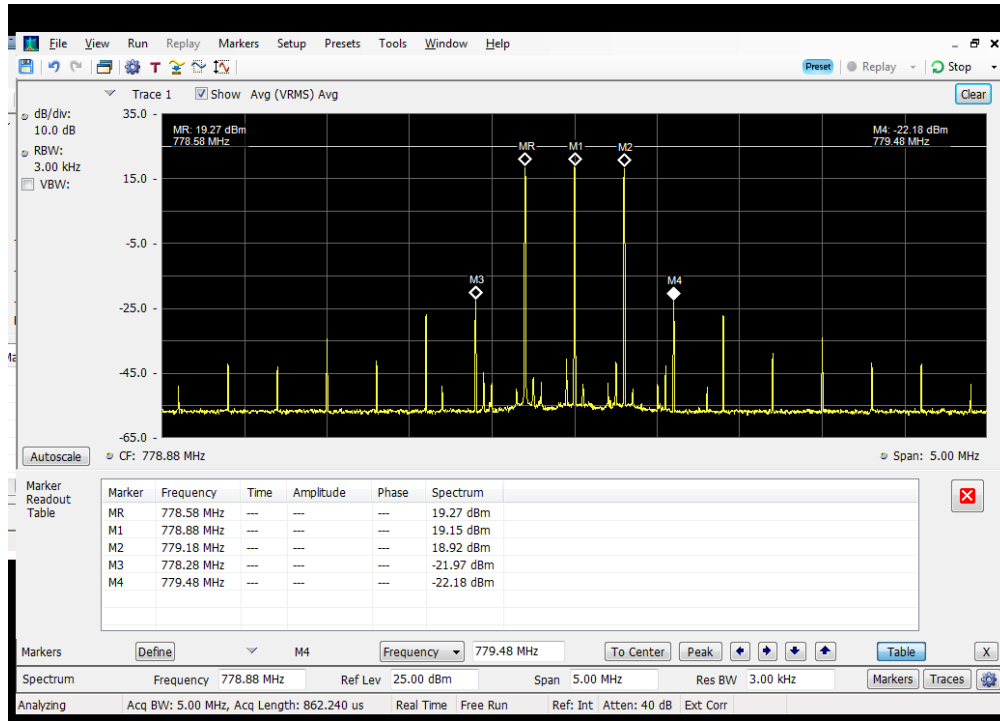

3 tone Intermodulation_3 cw signals + Modem TX OFF_Server Port to Dedicated Donor Port 3_Pin+10