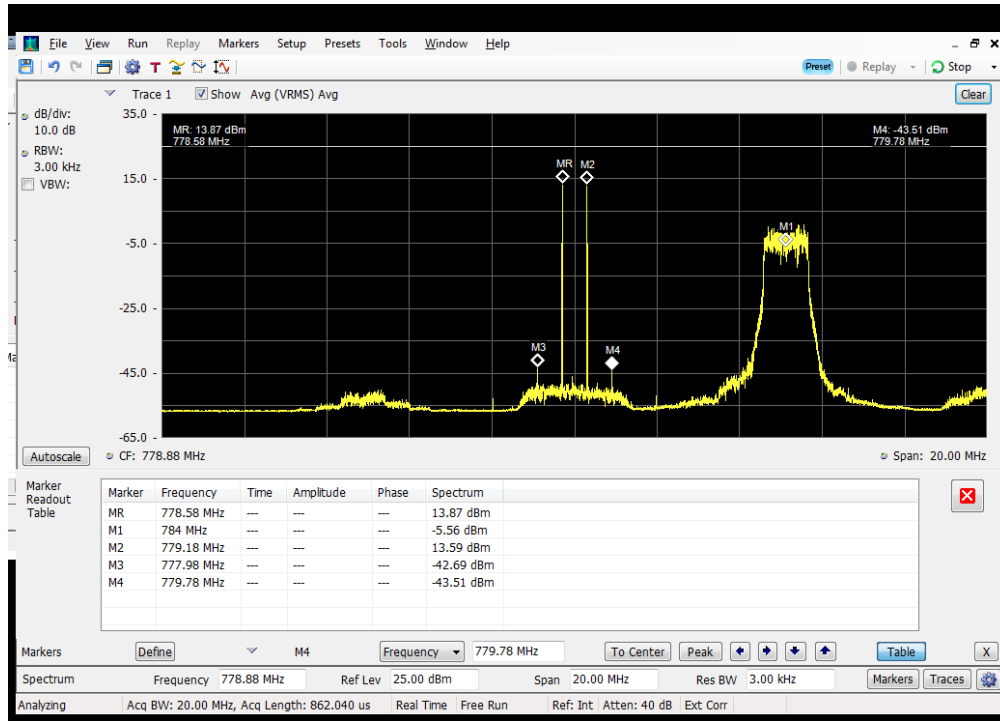

2 tone Intermodulation_2 cw signals + Modem TX ON_Server Port to Dedicated Donor Port 3