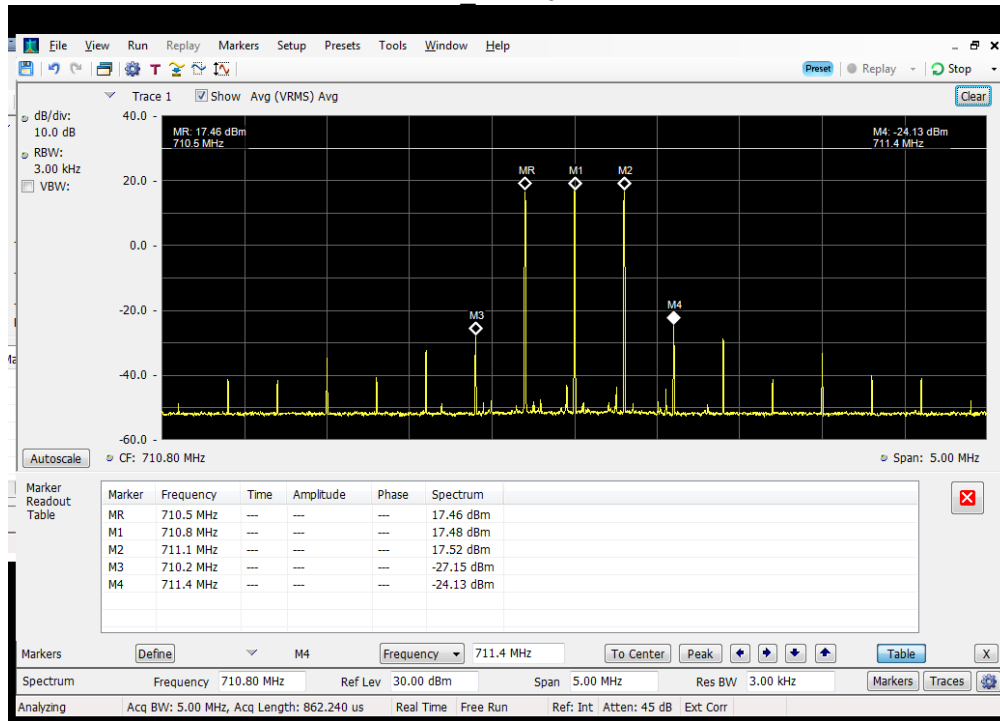

3 tone Intermodulation_3 cw signals + Modem TX OFF_Server Port to Common Donor Port 1 Pin+10