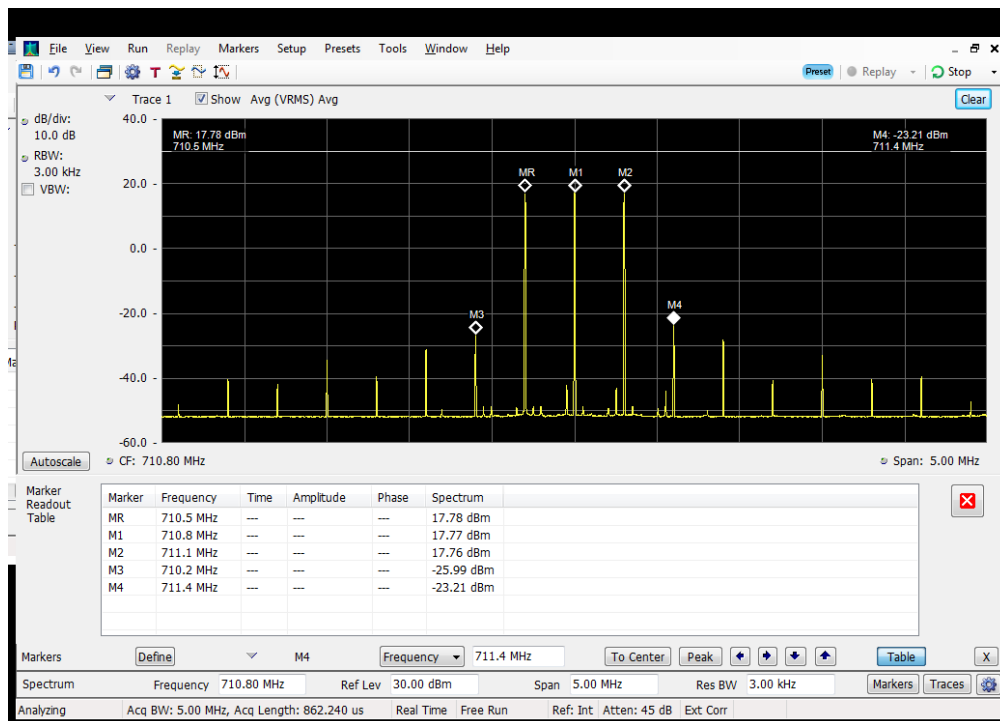

3 tone Intermodulation_3 cw signals + Modem TX OFF_Server Port to Common Donor Port 1