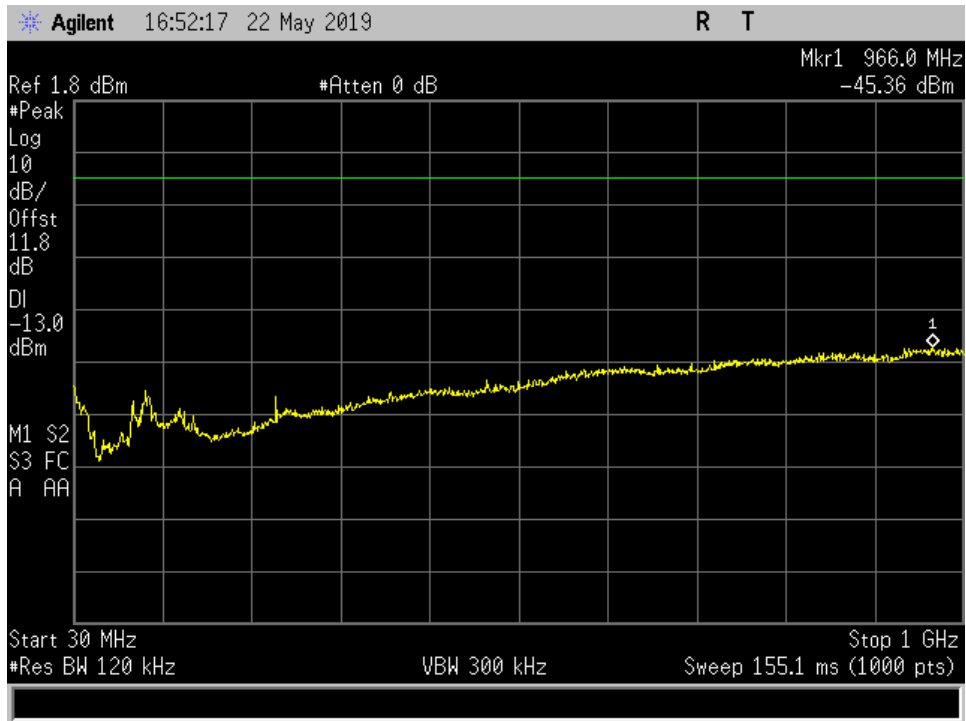

Radiated Spurious_UL_824 - 849 MHz_1 - 18 GHz

Radiated Spurious_UL_824 - 849 MHz_30 MHz- 1 GHz

Radiated Spurious_DL_1930 - 1995 MHz_1 -18 GHz

Radiated Spurious_DL_1930 - 1995 MHz_ 18- 23 GHz

Radiated Spurious_DL_1930 - 1995 MHz_ 30 MHz -1GHz

Radiated Spurious_DL_2110 - 2155 MHz_ 1 -18 GHz

Radiated Spurious_DL_2110 - 2155 MHz_ 18 -23 GHz

Radiated Spurious_DL_2110 - 2155 MHz_ 30 MHz -1 GHz

Radiated Spurious_DL_728 - 746 MHz_1 -18 GHz

Radiated Spurious_DL_728 - 746 MHz_30 MHz -1 GHz

Radiated Spurious_DL_746 -757 MHz_1 -18 GHz

Radiated Spurious_DL_746 -757 MHz_30 MHz -1 GHz

Radiated Spurious_DL_869 -894 MHz_1 -18 GHz

Radiated Spurious_DL_869 -894 MHz_30 MHz- 1 GHz

Common Port

Radiated Spurious_DL_728 - 746 MHz_ 1- 18 GHz

Radiated Spurious_DL_728 - 746 MHz_ 30 MHz -1 GHz

Radiated Spurious_DL_746 - 757 MHz_1-18 GHz

Radiated Spurious_DL_746 - 757 MHz_30 MHz -1 GHz

Radiated Spurious_DL_869 - 894 MHz_1-18 GHz

Radiated Spurious_DL_869 - 894 MHz_30 MHz -1 GHz