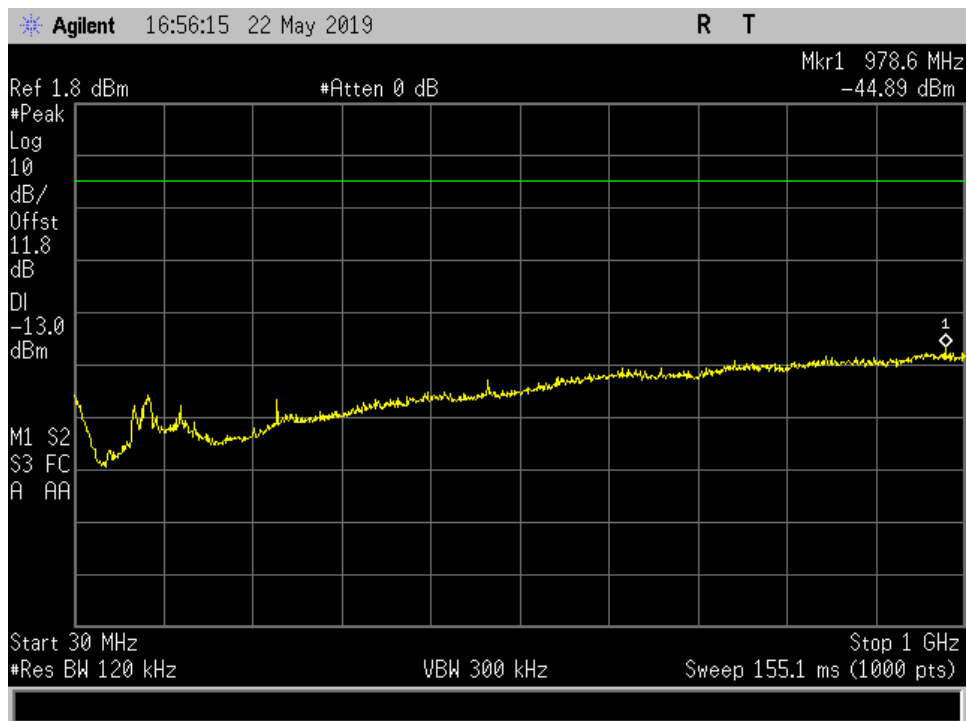

Radiated Spurious_DL_2110 - 2155 MHz_ 1 -18 GHz

Radiated Spurious_DL_2110 - 2155 MHz_ 18 -23 GHz

Radiated Spurious_DL_2110 - 2155 MHz_ 30 MHz -1 GHz

Radiated Spurious_DL_728 - 746 MHz_1 -18 GHz

Radiated Spurious_DL_728 - 746 MHz_30 MHz -1 GHz

Radiated Spurious_DL_746 -757 MHz_1 -18 GHz

Radiated Spurious_DL_746 -757 MHz_30 MHz -1 GHz

Radiated Spurious_DL_869 -894 MHz_1 -18 GHz

Radiated Spurious_DL_869 -894 MHz_30 MHz- 1 GHz

Common Port

Radiated Spurious_DL_728 - 746 MHz_ 1- 18 GHz

Radiated Spurious_DL_728 - 746 MHz_ 30 MHz -1 GHz

Radiated Spurious_DL_746 - 757 MHz_1-18 GHz

Radiated Spurious_DL_746 - 757 MHz_30 MHz -1 GHz

Radiated Spurious_DL_869 - 894 MHz_1-18 GHz

Radiated Spurious_DL_869 - 894 MHz_30 MHz -1 GHz

Radiated Spurious_UL_698 - 716 MHz_1 - 18 GHz

Radiated Spurious_UL_698 - 716 MHz_30 MHz -1 GHz

Radiated Spurious_UL_776 - 787 MHz_ 1 - 18 GHz

Radiated Spurious_UL_776 - 787 MHz_ 30 MHz -1 GHz

Radiated Spurious_UL_824 - 849 MHz_1 - 18 GHz