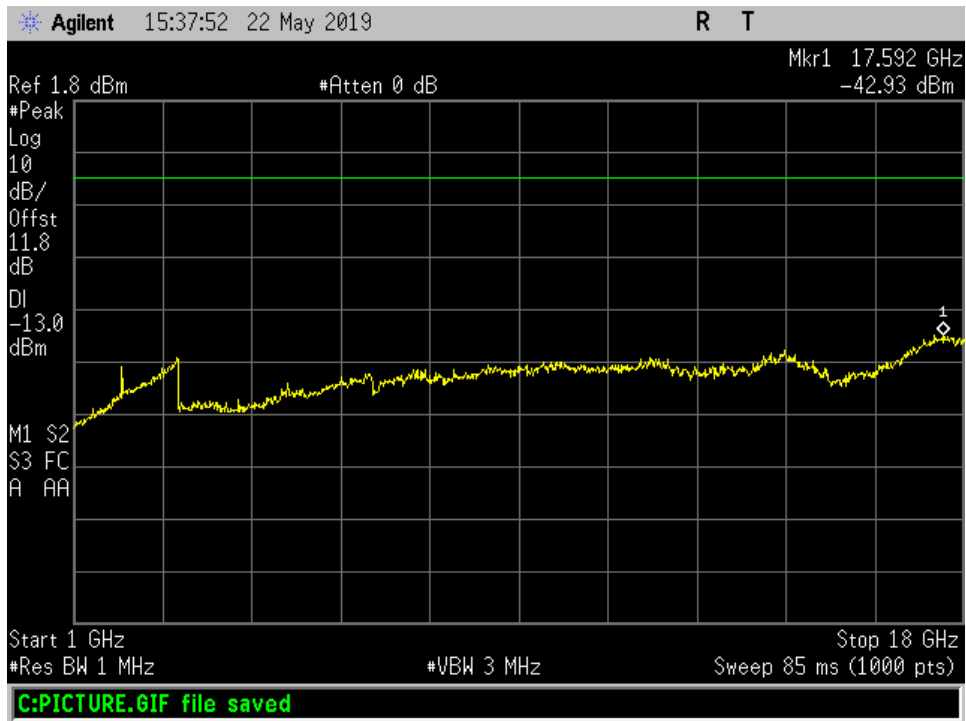

Radiated Spurious_DL_728 - 746 MHz_ 30 MHz -1 GHz

Radiated Spurious_DL_746 - 757 MHz_1-18 GHz

Radiated Spurious_DL_746 - 757 MHz_30 MHz -1 GHz

Radiated Spurious_DL_869 - 894 MHz_1-18 GHz

Radiated Spurious_DL_869 - 894 MHz_30 MHz -1 GHz

Radiated Spurious_UL_698 - 716 MHz_1 - 18 GHz

Radiated Spurious_UL_698 - 716 MHz_30 MHz -1 GHz

Radiated Spurious_UL_776 - 787 MHz_ 1 - 18 GHz

Radiated Spurious_UL_776 - 787 MHz_ 30 MHz -1 GHz

Radiated Spurious_UL_824 - 849 MHz_1 - 18 GHz

Radiated Spurious_UL_824 - 849 MHz_30 MHz- 1 GHz