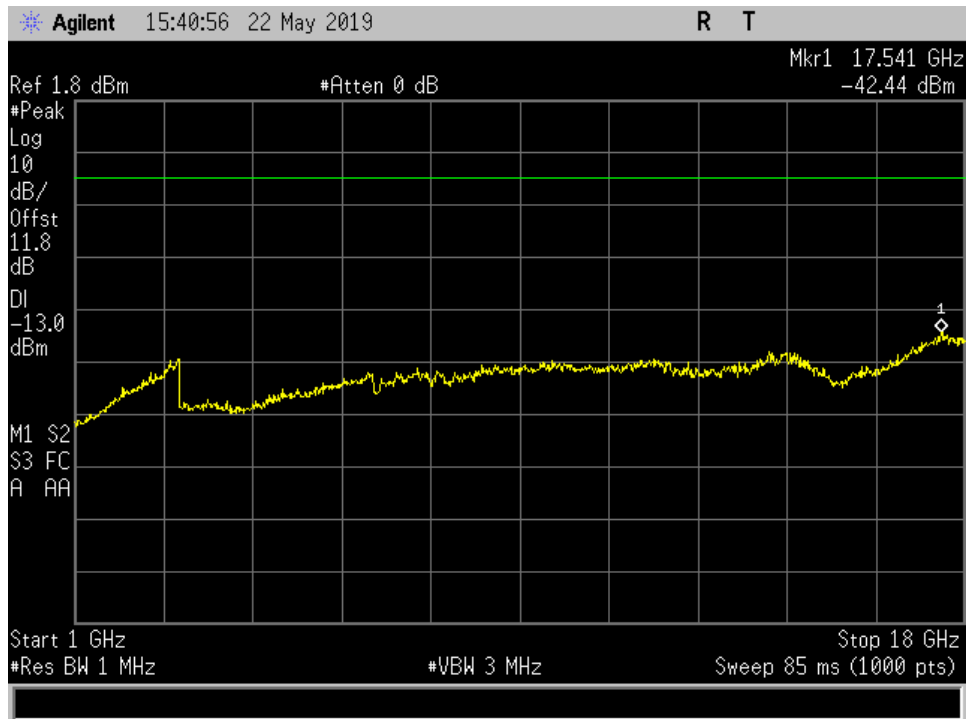

Radiated Spurious_DL_2110 - 2155 MHz_ 1 -18 GHz

Radiated Spurious_DL_2110 - 2155 MHz_ 18 -23 GHz

Radiated Spurious_DL_2110 - 2155 MHz_ 30 MHz -1 GHz

Radiated Spurious_DL_728 - 746 MHz_1 -18 GHz

Radiated Spurious_DL_728 - 746 MHz_30 MHz -1 GHz

Radiated Spurious_DL_728 - 746 MHz_ 30 MHz -1 GHz

Radiated Spurious_DL_746 - 757 MHz_1-18 GHz

Radiated Spurious_DL_746 - 757 MHz_30 MHz -1 GHz

Radiated Spurious_DL_869 - 894 MHz_1-18 GHz

Radiated Spurious_DL_869 - 894 MHz_30 MHz -1 GHz

Radiated Spurious_UL_698 - 716 MHz_1 - 18 GHz

Radiated Spurious_UL_698 - 716 MHz_30 MHz -1 GHz

Radiated Spurious_UL_776 - 787 MHz_ 1 - 18 GHz

Radiated Spurious_UL_776 - 787 MHz_ 30 MHz -1 GHz

Radiated Spurious_UL_824 - 849 MHz_1 - 18 GHz

Radiated Spurious_UL_824 - 849 MHz_30 MHz- 1 GHz