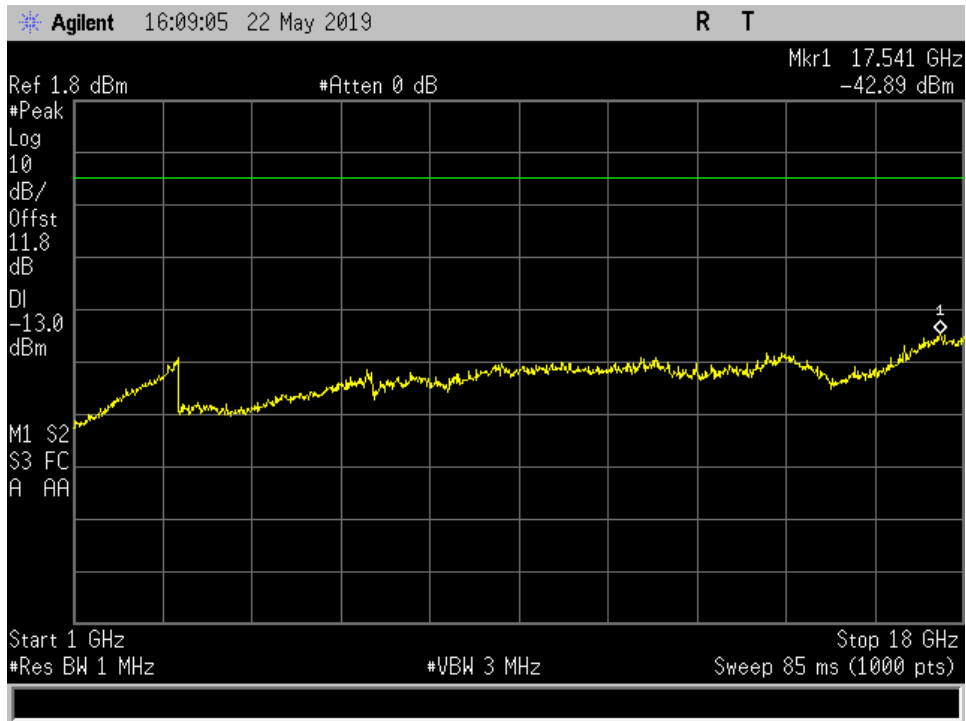

Radiated Spurious_UL_1850 - 1915 MHz_30 MHz- 1 GHz

Radiated Spurious_UL_698 - 716 MHz_1 - 18 GHz

Radiated Spurious_UL_698 - 716 MHz_30 MHz -1 GHz

Radiated Spurious_UL_776 - 787 MHz_1- 18 GHz

Radiated Spurious_UL_776 - 787 MHz_30 MHz- 1 GHz

Radiated Spurious_UL_824 - 849 MHz_1 - 18 GHz

Radiated Spurious_UL_824 - 849 MHz_30 MHz- 1 GHz

Radiated Spurious_DL_1930 - 1995 MHz_1 -18 GHz

Radiated Spurious_DL_1930 - 1995 MHz_ 18- 23 GHz

Radiated Spurious_DL_1930 - 1995 MHz_ 30 MHz -1GHz

Radiated Spurious_DL_2110 - 2155 MHz_ 1 -18 GHz

Radiated Spurious_DL_2110 - 2155 MHz_ 18 -23 GHz

Radiated Spurious_DL_2110 - 2155 MHz_ 30 MHz -1 GHz

Radiated Spurious_DL_728 - 746 MHz_1 -18 GHz

Radiated Spurious_DL_728 - 746 MHz_30 MHz -1 GHz

Radiated Spurious_DL_746 -757 MHz_1 -18 GHz

Radiated Spurious_DL_746 -757 MHz_30 MHz -1 GHz

Radiated Spurious_DL_869 -894 MHz_1 -18 GHz

Radiated Spurious_DL_869 -894 MHz_30 MHz- 1 GHz

Common Port

Radiated Spurious_DL_728 - 746 MHz_ 1- 18 GHz