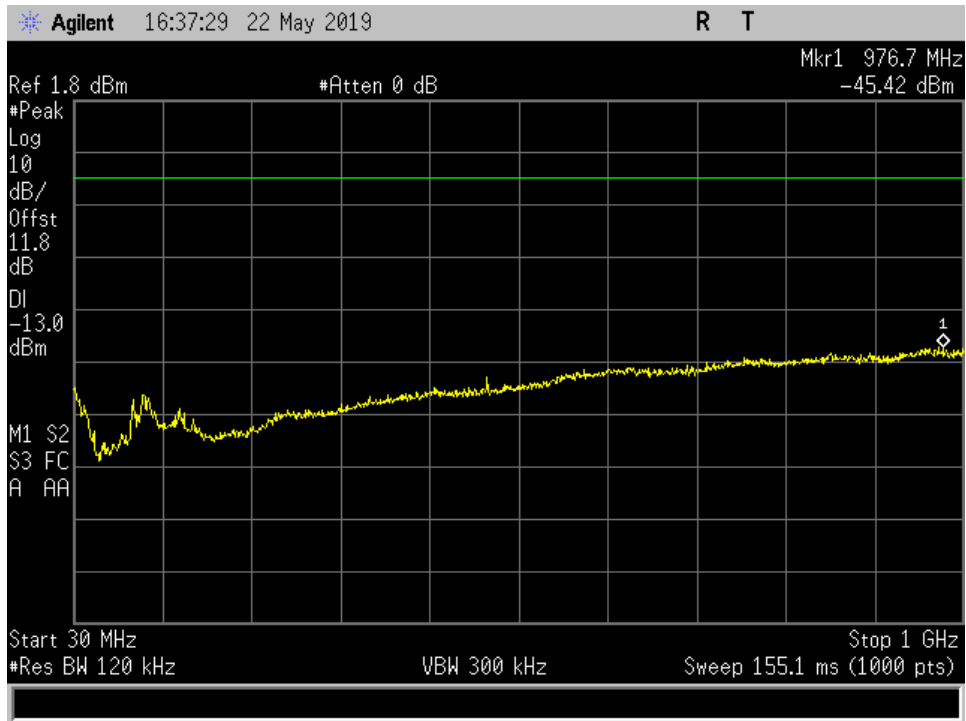

Radiated Spurious_UL_824 - 849 MHz_1 - 18 GHz

Radiated Spurious_UL_824 - 849 MHz_30 MHz- 1 GHz

Radiated Spurious_DL_1930 - 1995 MHz_1 -18 GHz

Radiated Spurious_DL_1930 - 1995 MHz_ 18- 23 GHz

Radiated Spurious_DL_1930 - 1995 MHz_ 30 MHz -1GHz

Radiated Spurious_DL_2110 - 2155 MHz_ 1 -18 GHz

Radiated Spurious_DL_2110 - 2155 MHz_ 18 -23 GHz

Radiated Spurious_DL_2110 - 2155 MHz_ 30 MHz -1 GHz

Radiated Spurious_DL_728 - 746 MHz_1 -18 GHz

Radiated Spurious_DL_728 - 746 MHz_30 MHz -1 GHz

Radiated Spurious_DL_746 -757 MHz_1 -18 GHz

Radiated Spurious_DL_746 -757 MHz_30 MHz -1 GHz

Radiated Spurious_DL_869 -894 MHz_1 -18 GHz

Radiated Spurious_DL_869 -894 MHz_30 MHz- 1 GHz

Common Port

Radiated Spurious_DL_728 - 746 MHz_ 1- 18 GHz

Radiated Spurious_DL_728 - 746 MHz_ 30 MHz -1 GHz

Radiated Spurious_DL_746 - 757 MHz_1-18 GHz

Radiated Spurious_DL_746 - 757 MHz_30 MHz -1 GHz

Radiated Spurious_DL_869 - 894 MHz_1-18 GHz

Radiated Spurious_DL_869 - 894 MHz_30 MHz -1 GHz