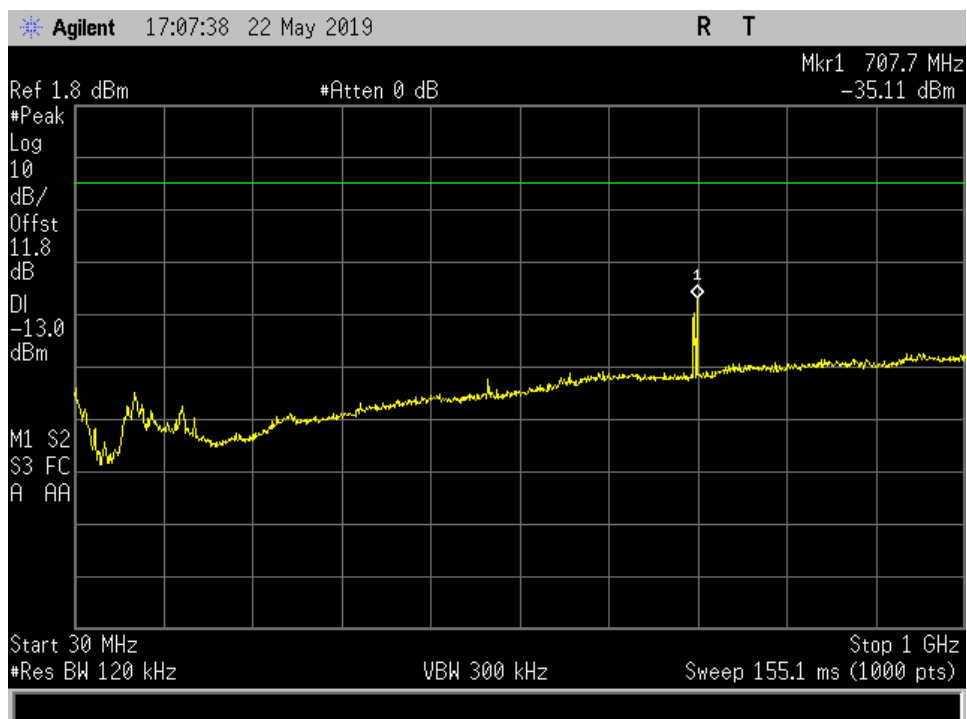

Radiated Spurious_DL_746 -757 MHz_1 -18 GHz

Radiated Spurious_DL_746 -757 MHz_30 MHz -1 GHz

Radiated Spurious_DL_869 -894 MHz_1 -18 GHz

Radiated Spurious_DL_869 -894 MHz_30 MHz- 1 GHz

Common Port

Radiated Spurious_DL_728 - 746 MHz_ 1- 18 GHz

Radiated Spurious_DL_728 - 746 MHz_ 30 MHz -1 GHz

Radiated Spurious_DL_746 - 757 MHz_1-18 GHz

Radiated Spurious_DL_746 - 757 MHz_30 MHz -1 GHz

Radiated Spurious_DL_869 - 894 MHz_1-18 GHz

Radiated Spurious_DL_869 - 894 MHz_30 MHz -1 GHz

Radiated Spurious_UL_698 - 716 MHz_1 - 18 GHz

Radiated Spurious_UL_698 - 716 MHz_30 MHz -1 GHz

Radiated Spurious_UL_776 - 787 MHz_ 1 - 18 GHz

Radiated Spurious_UL_776 - 787 MHz_ 30 MHz -1 GHz

Radiated Spurious_UL_824 - 849 MHz_1 - 18 GHz

Radiated Spurious_UL_824 - 849 MHz_30 MHz- 1 GHz