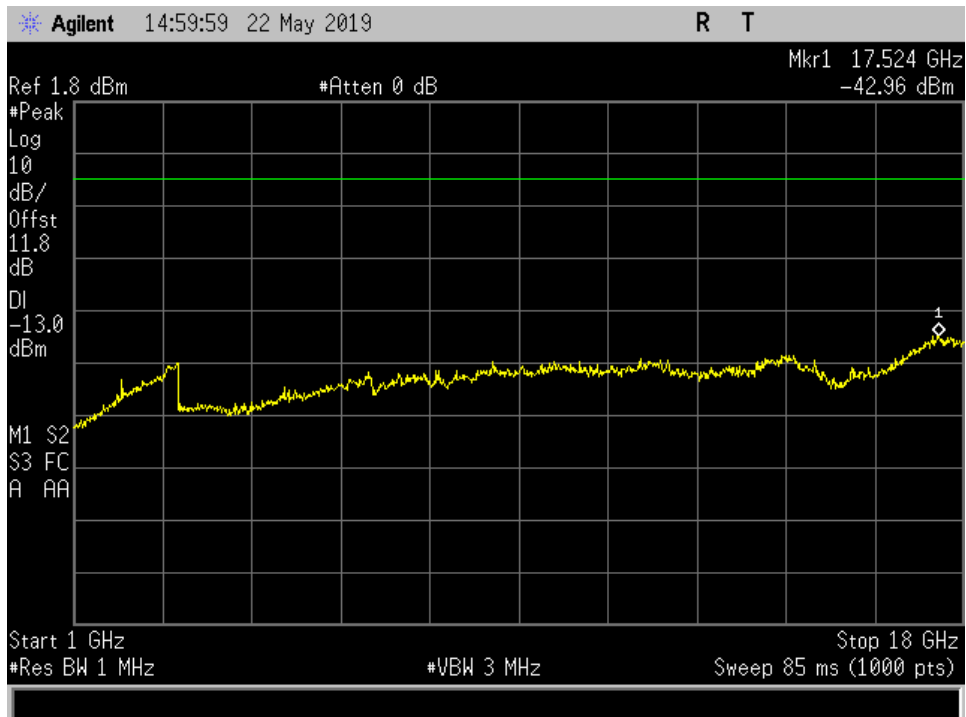

Annex J

(B)

Radiated Spurious Emissions Rack Mounted Unit

Dedicated Ports

Radiated Spurious_UL_1710 - 1755 MHz_ 30 MHz- 1 GHz

Radiated Spurious_UL_1850 - 1915 MHz_ 1-18 GHz

Radiated Spurious_UL_1850 - 1915 MHz_ 18 - 23 GHz

Radiated Spurious_UL_1850 - 1915 MHz_30 MHz- 1 GHz

Radiated Spurious_UL_698 - 716 MHz_1 - 18 GHz

Radiated Spurious_UL_698 - 716 MHz_30 MHz -1 GHz

Radiated Spurious_UL_776 - 787 MHz_1- 18 GHz

Radiated Spurious_UL_776 - 787 MHz_30 MHz- 1 GHz

Radiated Spurious_UL_824 - 849 MHz_1 - 18 GHz

Radiated Spurious_UL_824 - 849 MHz_30 MHz- 1 GHz

Radiated Spurious_DL_1930 - 1995 MHz_1 -18 GHz

Radiated Spurious_DL_1930 - 1995 MHz_ 18- 23 GHz

Radiated Spurious_DL_1930 - 1995 MHz_ 30 MHz -1GHz

Radiated Spurious_DL_2110 - 2155 MHz_ 1 -18 GHz

Radiated Spurious_DL_2110 - 2155 MHz_ 18 -23 GHz

Radiated Spurious_DL_2110 - 2155 MHz_ 30 MHz -1 GHz

Radiated Spurious_DL_728 - 746 MHz_1 -18 GHz

Radiated Spurious_DL_728 - 746 MHz_30 MHz -1 GHz