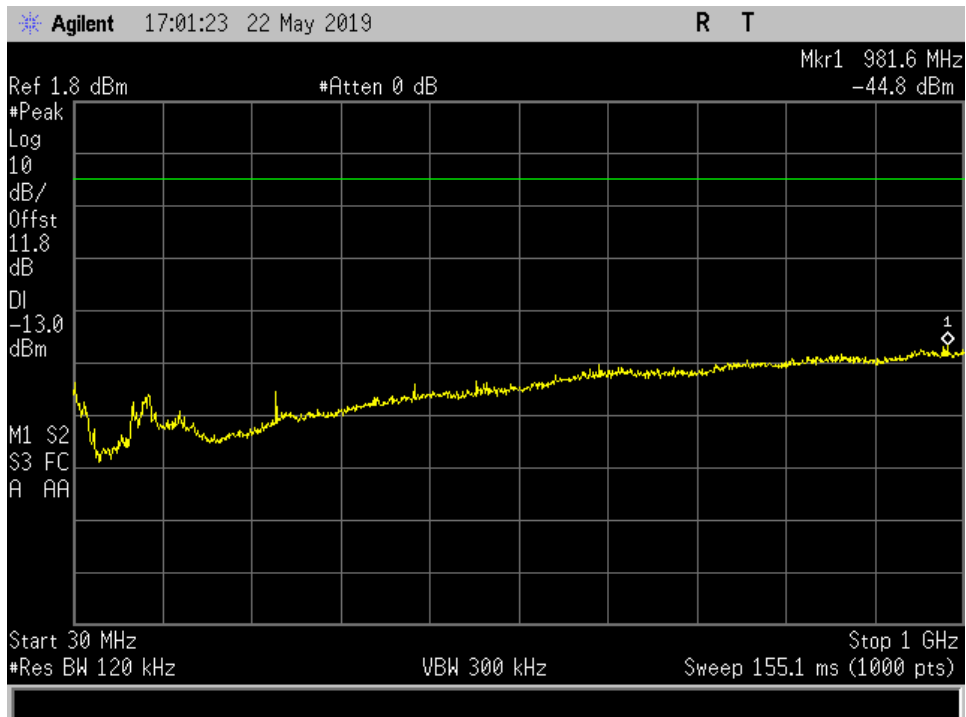

Radiated Spurious_DL_746 -757 MHz_1 -18 GHz

Radiated Spurious_DL_746 -757 MHz_30 MHz -1 GHz

Radiated Spurious_DL_869 -894 MHz_1 -18 GHz

Radiated Spurious_DL_869 -894 MHz_30 MHz- 1 GHz

Common Port

Radiated Spurious_DL_728 - 746 MHz_ 1- 18 GHz

Radiated Spurious_DL_728 - 746 MHz_ 30 MHz -1 GHz

Radiated Spurious_DL_746 - 757 MHz_1-18 GHz

Radiated Spurious_DL_746 - 757 MHz_30 MHz -1 GHz

Radiated Spurious_DL_869 - 894 MHz_1-18 GHz

Radiated Spurious_DL_869 - 894 MHz_30 MHz -1 GHz

Radiated Spurious_UL_698 - 716 MHz_1 - 18 GHz

Radiated Spurious_UL_698 - 716 MHz_30 MHz -1 GHz

Radiated Spurious_UL_776 - 787 MHz_ 1 - 18 GHz

Radiated Spurious_UL_776 - 787 MHz_ 30 MHz -1 GHz

Radiated Spurious_UL_824 - 849 MHz_1 - 18 GHz

Radiated Spurious_UL_824 - 849 MHz_30 MHz- 1 GHz