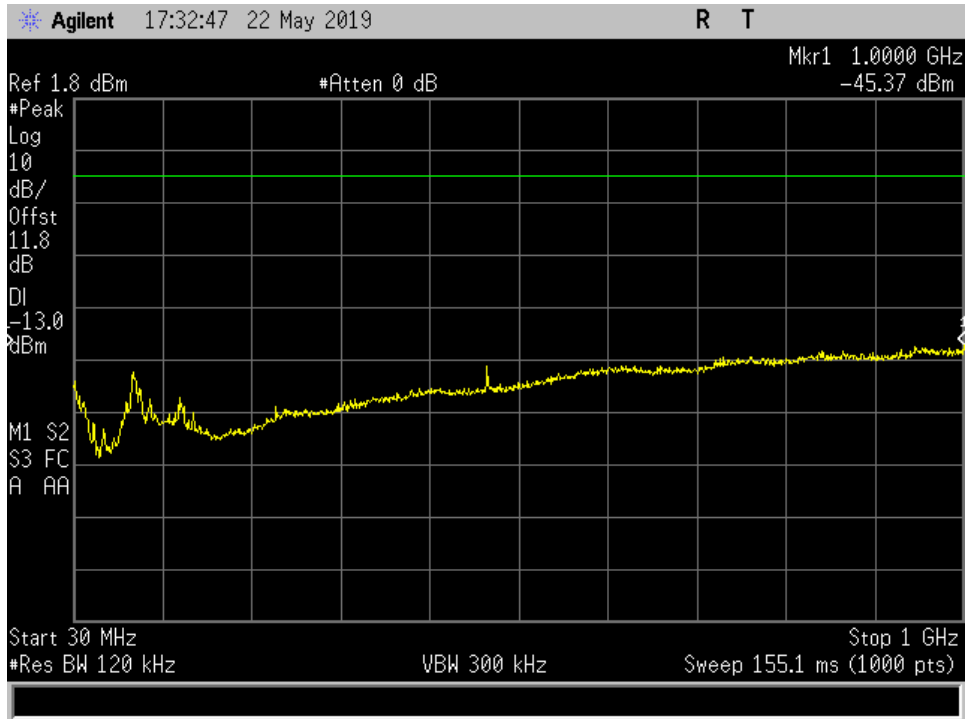

Annex J

(B)

Radiated Spurious Emissions Rack Mounted Unit

Dedicated Ports

Radiated Spurious_UL_1710 - 1755 MHz_ 30 MHz- 1 GHz

Radiated Spurious_UL_1850 - 1915 MHz_ 1-18 GHz

Radiated Spurious_UL_1850 - 1915 MHz_ 18 - 23 GHz

Radiated Spurious_UL_1850 - 1915 MHz_30 MHz- 1 GHz

Radiated Spurious_UL_698 - 716 MHz_1 - 18 GHz

Radiated Spurious_UL_698 - 716 MHz_30 MHz -1 GHz

Radiated Spurious_UL_776 - 787 MHz_1- 18 GHz

Radiated Spurious_UL_776 - 787 MHz_30 MHz- 1 GHz

Radiated Spurious_UL_824 - 849 MHz_1 - 18 GHz

Radiated Spurious_UL_824 - 849 MHz_30 MHz- 1 GHz

Radiated Spurious_DL_1930 - 1995 MHz_1 -18 GHz

Radiated Spurious_DL_1930 - 1995 MHz_ 18- 23 GHz

Radiated Spurious_DL_1930 - 1995 MHz_ 30 MHz -1GHz

Radiated Spurious_DL_2110 - 2155 MHz_ 1 -18 GHz

Radiated Spurious_DL_2110 - 2155 MHz_ 18 -23 GHz

Radiated Spurious_DL_2110 - 2155 MHz_ 30 MHz -1 GHz

Radiated Spurious_DL_728 - 746 MHz_1 -18 GHz

Radiated Spurious_DL_728 - 746 MHz_30 MHz -1 GHz