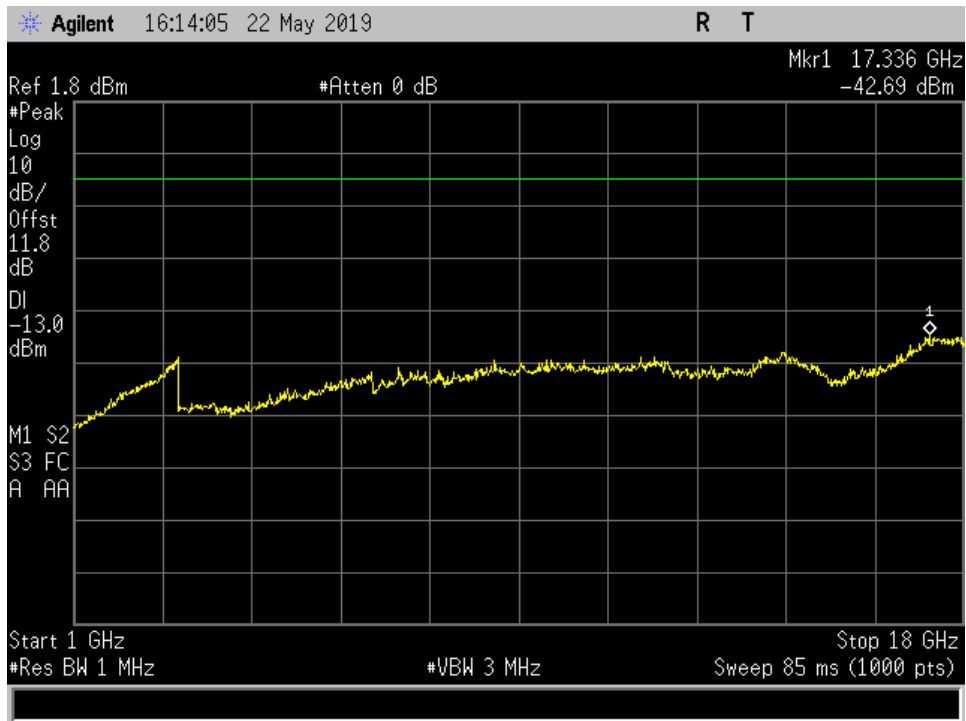

Radiated Spurious_DL_2110 - 2155 MHz_ 1 -18 GHz

Radiated Spurious_DL_2110 - 2155 MHz_ 18 -23 GHz

Radiated Spurious_DL_2110 - 2155 MHz_ 30 MHz -1 GHz

Radiated Spurious_DL_728 - 746 MHz_1 -18 GHz

Radiated Spurious_DL_728 - 746 MHz_30 MHz -1 GHz

Radiated Spurious_DL_746 -757 MHz_1 -18 GHz

Radiated Spurious_DL_746 -757 MHz_30 MHz -1 GHz

Radiated Spurious_DL_869 -894 MHz_1 -18 GHz

Radiated Spurious_DL_869 -894 MHz_30 MHz- 1 GHz

Common Port

Radiated Spurious_DL_728 - 746 MHz_ 1- 18 GHz

Radiated Spurious_DL_728 - 746 MHz_ 30 MHz -1 GHz

Radiated Spurious_DL_746 - 757 MHz_1-18 GHz

Radiated Spurious_DL_746 - 757 MHz_30 MHz -1 GHz

Radiated Spurious_DL_869 - 894 MHz_1-18 GHz

Radiated Spurious_DL_869 - 894 MHz_30 MHz -1 GHz

Radiated Spurious_UL_698 - 716 MHz_1 - 18 GHz

Radiated Spurious_UL_698 - 716 MHz_30 MHz -1 GHz

Radiated Spurious_UL_776 - 787 MHz_ 1 - 18 GHz

Radiated Spurious_UL_776 - 787 MHz_ 30 MHz -1 GHz

Radiated Spurious_UL_824 - 849 MHz_1 - 18 GHz