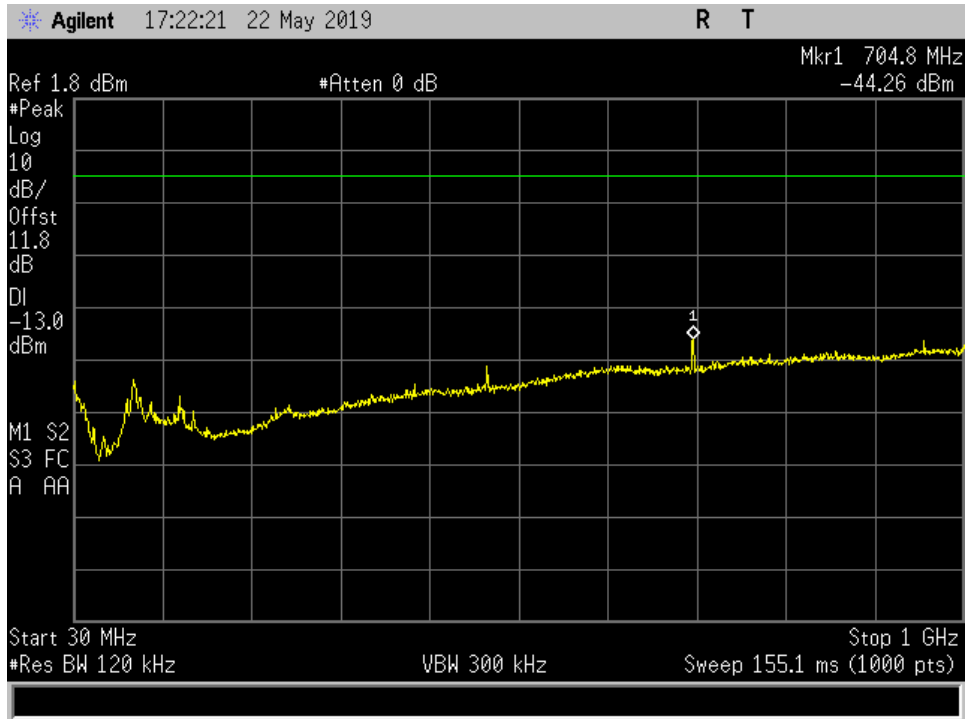

Annex J

(B)

Radiated Spurious Emissions Rack Mounted Unit

Dedicated Ports

Radiated Spurious_UL_1710 - 1755 MHz_ 30 MHz- 1 GHz

Radiated Spurious_UL_1850 - 1915 MHz_ 1-18 GHz

Radiated Spurious_UL_1850 - 1915 MHz_ 18 - 23 GHz

Radiated Spurious_UL_1850 - 1915 MHz_30 MHz- 1 GHz

Radiated Spurious_UL_698 - 716 MHz_1 - 18 GHz

Radiated Spurious_UL_698 - 716 MHz_30 MHz -1 GHz

Radiated Spurious_UL_776 - 787 MHz_1- 18 GHz

Radiated Spurious_UL_776 - 787 MHz_30 MHz- 1 GHz

Radiated Spurious_UL_824 - 849 MHz_1 - 18 GHz

Radiated Spurious_UL_824 - 849 MHz_30 MHz- 1 GHz

Radiated Spurious_DL_1930 - 1995 MHz_1 -18 GHz

Radiated Spurious_DL_1930 - 1995 MHz_ 18- 23 GHz

Radiated Spurious_DL_1930 - 1995 MHz_ 30 MHz -1GHz

Radiated Spurious_DL_2110 - 2155 MHz_ 1 -18 GHz

Radiated Spurious_DL_2110 - 2155 MHz_ 18 -23 GHz

Radiated Spurious_DL_2110 - 2155 MHz_ 30 MHz -1 GHz

Radiated Spurious_DL_728 - 746 MHz_1 -18 GHz

Radiated Spurious_DL_728 - 746 MHz_30 MHz -1 GHz