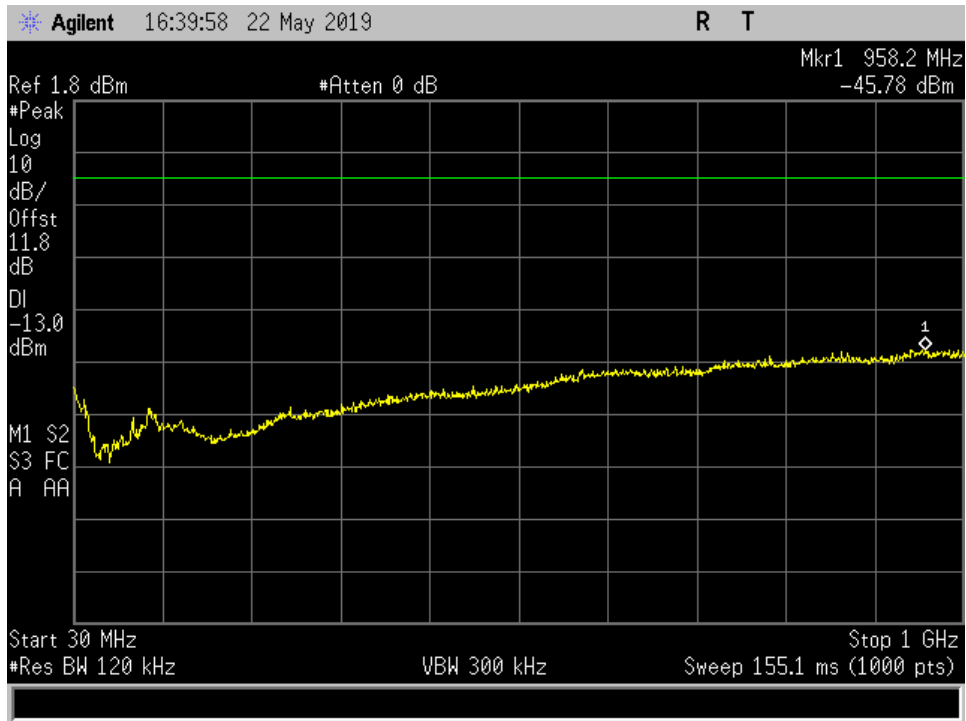

Radiated Spurious_UL_824 - 849 MHz_1 - 18 GHz

Radiated Spurious_UL_824 - 849 MHz_30 MHz- 1 GHz

Radiated Spurious_DL_1930 - 1995 MHz_1 -18 GHz

Radiated Spurious_DL_1930 - 1995 MHz_ 18- 23 GHz

Radiated Spurious_DL_1930 - 1995 MHz_ 30 MHz -1GHz

Radiated Spurious_DL_2110 - 2155 MHz_ 1 -18 GHz

Radiated Spurious_DL_2110 - 2155 MHz_ 18 -23 GHz

Radiated Spurious_DL_2110 - 2155 MHz_ 30 MHz -1 GHz

Radiated Spurious_DL_728 - 746 MHz_1 -18 GHz

Radiated Spurious_DL_728 - 746 MHz_30 MHz -1 GHz

Radiated Spurious_DL_746 -757 MHz_1 -18 GHz

Radiated Spurious_DL_746 -757 MHz_30 MHz -1 GHz

Radiated Spurious_DL_869 -894 MHz_1 -18 GHz

Radiated Spurious_DL_869 -894 MHz_30 MHz- 1 GHz

Common Port

Radiated Spurious_DL_728 - 746 MHz_ 1- 18 GHz

Radiated Spurious_DL_728 - 746 MHz_ 30 MHz -1 GHz

Radiated Spurious_DL_746 - 757 MHz_1-18 GHz

Radiated Spurious_DL_746 - 757 MHz_30 MHz -1 GHz

Radiated Spurious_DL_869 - 894 MHz_1-18 GHz

Radiated Spurious_DL_869 - 894 MHz_30 MHz -1 GHz