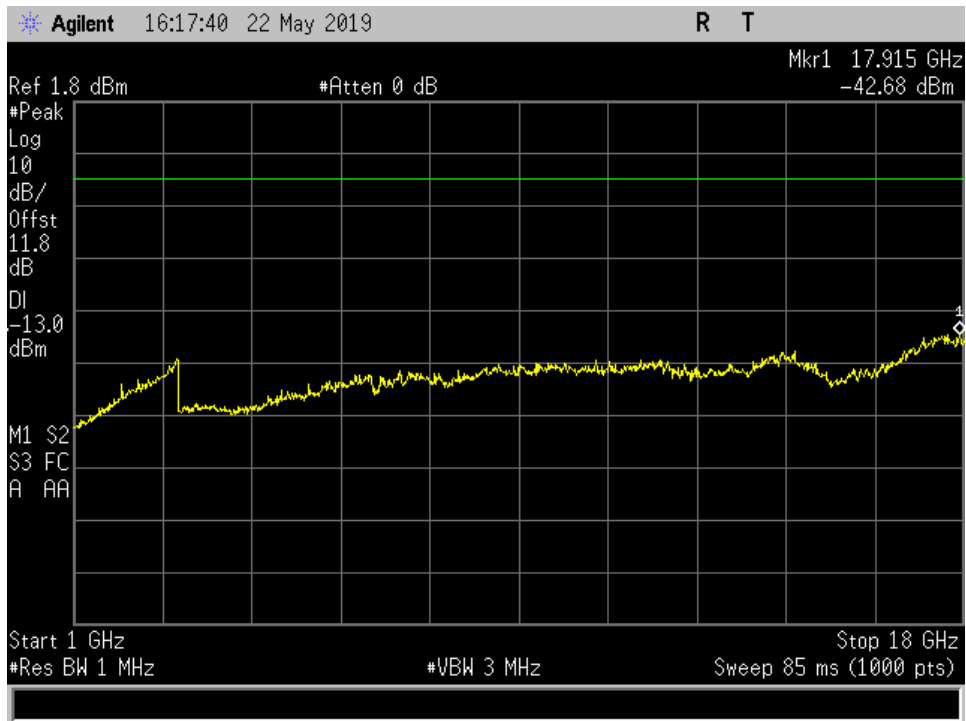

Radiated Spurious_UL_824 - 849 MHz_1 - 18 GHz

Radiated Spurious_UL_824 - 849 MHz_30 MHz- 1 GHz

Radiated Spurious_DL_1930 - 1995 MHz_1 -18 GHz

Radiated Spurious_DL_1930 - 1995 MHz_ 18- 23 GHz

Radiated Spurious_DL_1930 - 1995 MHz_ 30 MHz -1GHz

Radiated Spurious_DL_2110 - 2155 MHz_ 1 -18 GHz

Radiated Spurious_DL_2110 - 2155 MHz_ 18 -23 GHz

Radiated Spurious_DL_2110 - 2155 MHz_ 30 MHz -1 GHz

Radiated Spurious_DL_728 - 746 MHz_1 -18 GHz

Radiated Spurious_DL_728 - 746 MHz_30 MHz -1 GHz

Radiated Spurious_DL_746 -757 MHz_1 -18 GHz

Radiated Spurious_DL_746 -757 MHz_30 MHz -1 GHz

Radiated Spurious_DL_869 -894 MHz_1 -18 GHz

Radiated Spurious_DL_869 -894 MHz_30 MHz- 1 GHz

Common Port

Radiated Spurious_DL_728 - 746 MHz_ 1- 18 GHz

Radiated Spurious_DL_728 - 746 MHz_ 30 MHz -1 GHz

Radiated Spurious_DL_746 - 757 MHz_1-18 GHz

Radiated Spurious_DL_746 - 757 MHz_30 MHz -1 GHz

Radiated Spurious_DL_869 - 894 MHz_1-18 GHz

Radiated Spurious_DL_869 - 894 MHz_30 MHz -1 GHz