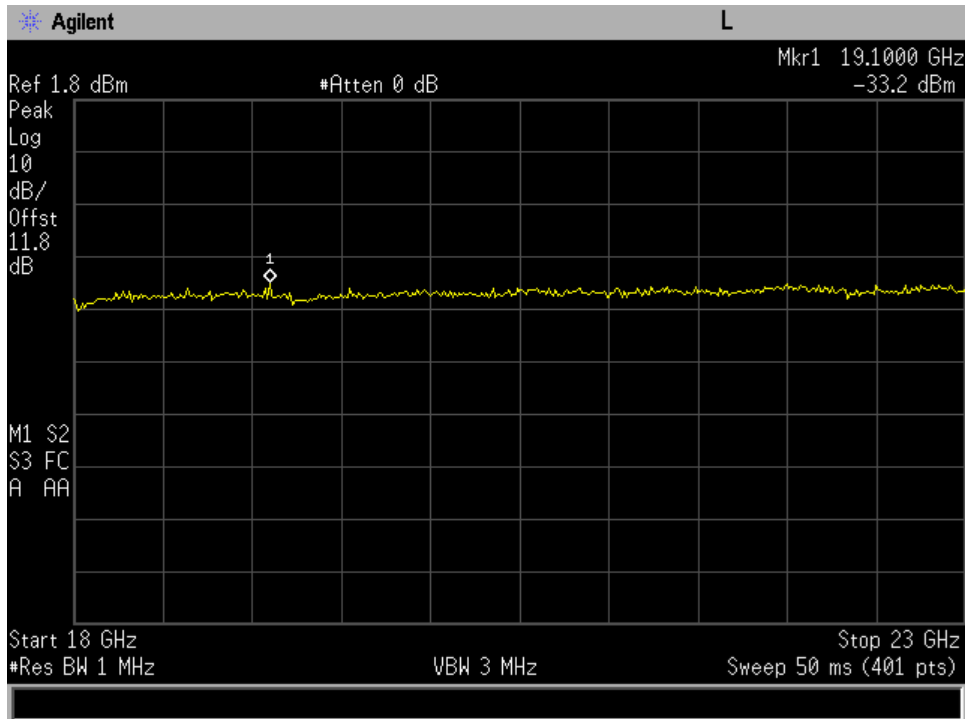

Radiated Spurious_UL_824 - 849 MHz_1 - 18 GHz

Radiated Spurious_UL_824 - 849 MHz_30 MHz- 1 GHz

Radiated Spurious_DL_1930 - 1995 MHz_1 -18 GHz

Radiated Spurious_DL_1930 - 1995 MHz_ 18- 23 GHz

Radiated Spurious_DL_1930 - 1995 MHz_ 30 MHz -1GHz

Radiated Spurious_DL_2110 - 2155 MHz_ 1 -18 GHz

Radiated Spurious_DL_2110 - 2155 MHz_ 18 -23 GHz

Radiated Spurious_DL_2110 - 2155 MHz_ 30 MHz -1 GHz

Radiated Spurious_DL_728 - 746 MHz_1 -18 GHz

Radiated Spurious_DL_728 - 746 MHz_30 MHz -1 GHz

Radiated Spurious_DL_746 -757 MHz_1 -18 GHz

Radiated Spurious_DL_746 -757 MHz_30 MHz -1 GHz

Radiated Spurious_DL_869 -894 MHz_1 -18 GHz

Radiated Spurious_DL_869 -894 MHz_30 MHz- 1 GHz

Common Port

Radiated Spurious_DL_728 - 746 MHz_ 1- 18 GHz