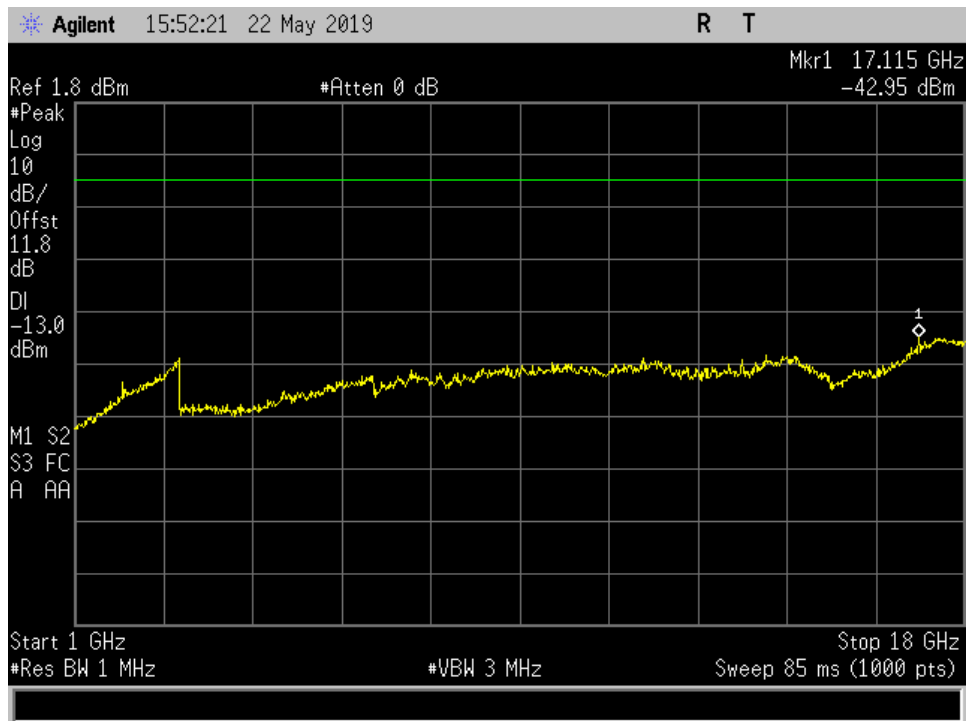

Radiated Spurious_DL_2110 - 2155 MHz_ 1 -18 GHz

Radiated Spurious_DL_2110 - 2155 MHz_ 18 -23 GHz

Radiated Spurious_DL_2110 - 2155 MHz_ 30 MHz -1 GHz

Radiated Spurious_DL_728 - 746 MHz_1 -18 GHz

Radiated Spurious_DL_728 - 746 MHz_30 MHz -1 GHz

Radiated Spurious_DL_746 -757 MHz_1 -18 GHz

Radiated Spurious_DL_746 -757 MHz_30 MHz -1 GHz

Radiated Spurious_DL_869 -894 MHz_1 -18 GHz

Radiated Spurious_DL_869 -894 MHz_30 MHz- 1 GHz

Common Port

Radiated Spurious_DL_728 - 746 MHz_ 1- 18 GHz

Radiated Spurious_DL_728 - 746 MHz_ 30 MHz -1 GHz

Radiated Spurious_DL_746 - 757 MHz_1-18 GHz

Radiated Spurious_DL_746 - 757 MHz_30 MHz -1 GHz

Radiated Spurious_DL_869 - 894 MHz_1-18 GHz

Radiated Spurious_DL_869 - 894 MHz_30 MHz -1 GHz

Radiated Spurious_UL_698 - 716 MHz_1 - 18 GHz

Radiated Spurious_UL_698 - 716 MHz_30 MHz -1 GHz

Radiated Spurious_UL_776 - 787 MHz_ 1 - 18 GHz

Radiated Spurious_UL_776 - 787 MHz_ 30 MHz -1 GHz

Radiated Spurious_UL_824 - 849 MHz_1 - 18 GHz