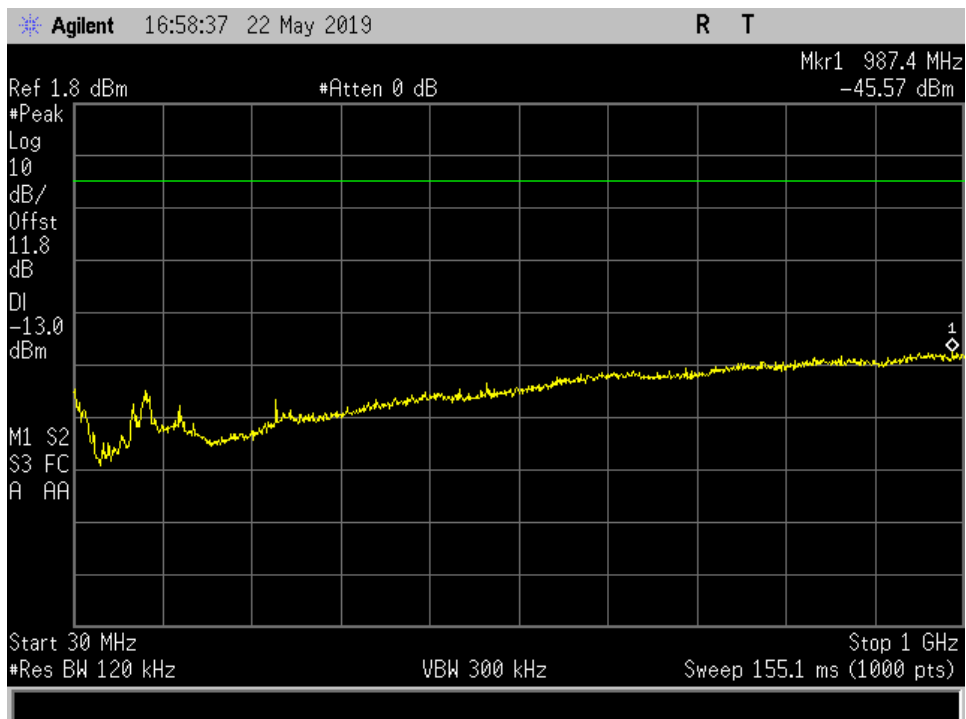

Radiated Spurious_DL_746 -757 MHz_1 -18 GHz

Radiated Spurious_DL_746 -757 MHz_30 MHz -1 GHz

Radiated Spurious_DL_869 -894 MHz_1 -18 GHz

Radiated Spurious_DL_869 -894 MHz_30 MHz- 1 GHz

Common Port

Radiated Spurious_DL_728 - 746 MHz_ 1- 18 GHz

Radiated Spurious_DL_728 - 746 MHz_ 30 MHz -1 GHz

Radiated Spurious_DL_746 - 757 MHz_1-18 GHz

Radiated Spurious_DL_746 - 757 MHz_30 MHz -1 GHz

Radiated Spurious_DL_869 - 894 MHz_1-18 GHz

Radiated Spurious_DL_869 - 894 MHz_30 MHz -1 GHz

Radiated Spurious_UL_698 - 716 MHz_1 - 18 GHz

Radiated Spurious_UL_698 - 716 MHz_30 MHz -1 GHz

Radiated Spurious_UL_776 - 787 MHz_ 1 - 18 GHz

Radiated Spurious_UL_776 - 787 MHz_ 30 MHz -1 GHz

Radiated Spurious_UL_824 - 849 MHz_1 - 18 GHz

Radiated Spurious_UL_824 - 849 MHz_30 MHz- 1 GHz