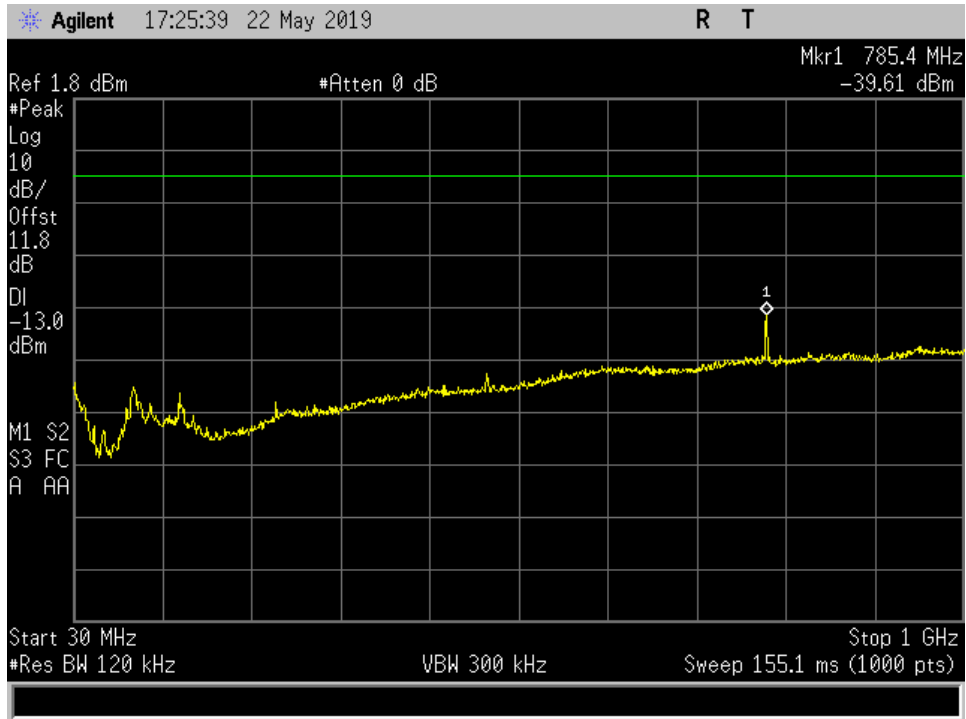

Annex J

(B)

Radiated Spurious Emissions Rack Mounted Unit

Dedicated Ports

Radiated Spurious_UL_1710 - 1755 MHz_ 30 MHz- 1 GHz

Radiated Spurious_UL_1850 - 1915 MHz_ 1-18 GHz

Radiated Spurious_UL_1850 - 1915 MHz_ 18 - 23 GHz

Radiated Spurious_UL_1850 - 1915 MHz_30 MHz- 1 GHz

Radiated Spurious_UL_698 - 716 MHz_1 - 18 GHz

Radiated Spurious_UL_698 - 716 MHz_30 MHz -1 GHz

Radiated Spurious_UL_776 - 787 MHz_1- 18 GHz

Radiated Spurious_UL_776 - 787 MHz_30 MHz- 1 GHz

Radiated Spurious_UL_824 - 849 MHz_1 - 18 GHz

Radiated Spurious_UL_824 - 849 MHz_30 MHz- 1 GHz

Radiated Spurious_DL_1930 - 1995 MHz_1 -18 GHz

Radiated Spurious_DL_1930 - 1995 MHz_ 18- 23 GHz

Radiated Spurious_DL_1930 - 1995 MHz_ 30 MHz -1GHz

Radiated Spurious_DL_2110 - 2155 MHz_ 1 -18 GHz

Radiated Spurious_DL_2110 - 2155 MHz_ 18 -23 GHz

Radiated Spurious_DL_2110 - 2155 MHz_ 30 MHz -1 GHz

Radiated Spurious_DL_728 - 746 MHz_1 -18 GHz

Radiated Spurious_DL_728 - 746 MHz_30 MHz -1 GHz