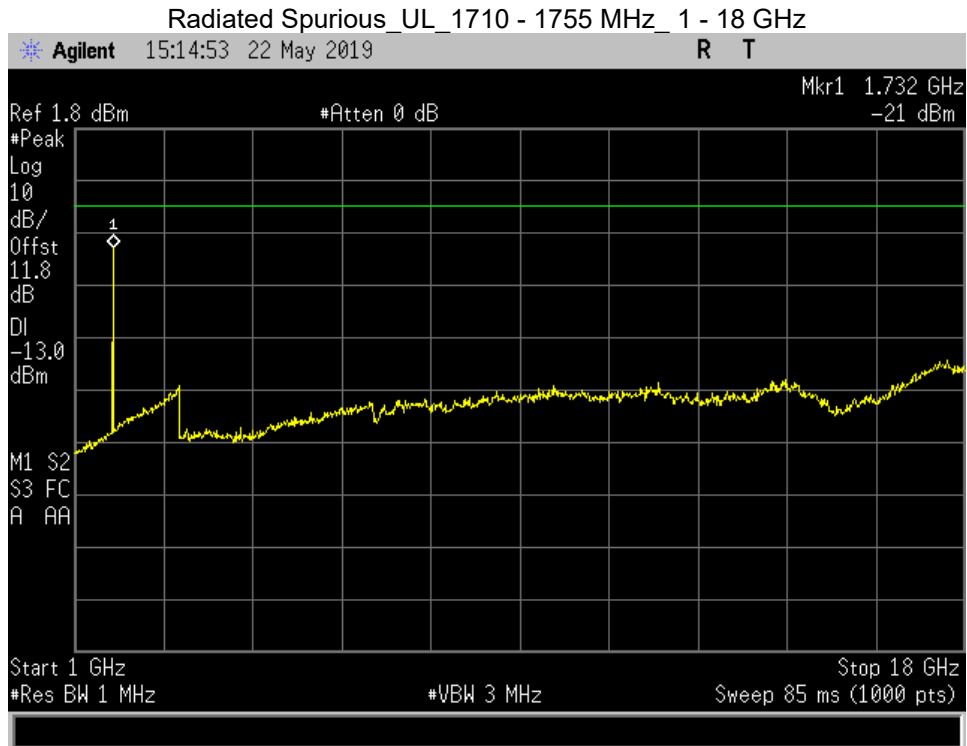

Annex J

(B)

Radiated Spurious Emissions Rack Mounted Unit

Dedicated Ports

Radiated Spurious_UL_1710 - 1755 MHz_ 30 MHz- 1 GHz

Radiated Spurious_UL_1850 - 1915 MHz_ 1-18 GHz

Radiated Spurious_UL_1850 - 1915 MHz_ 18 - 23 GHz

Radiated Spurious_UL_1850 - 1915 MHz_30 MHz- 1 GHz

Radiated Spurious_UL_698 - 716 MHz_1 - 18 GHz

Radiated Spurious_UL_698 - 716 MHz_30 MHz -1 GHz

Radiated Spurious_UL_776 - 787 MHz_1- 18 GHz

Radiated Spurious_UL_776 - 787 MHz_30 MHz- 1 GHz

Radiated Spurious_UL_824 - 849 MHz_1 - 18 GHz

Radiated Spurious_UL_824 - 849 MHz_30 MHz- 1 GHz

Radiated Spurious_DL_1930 - 1995 MHz_1 -18 GHz

Radiated Spurious_DL_1930 - 1995 MHz_ 18- 23 GHz

Radiated Spurious_DL_1930 - 1995 MHz_ 30 MHz -1GHz

Radiated Spurious_DL_2110 - 2155 MHz_ 1 -18 GHz

Radiated Spurious_DL_2110 - 2155 MHz_ 18 -23 GHz

Radiated Spurious_DL_2110 - 2155 MHz_ 30 MHz -1 GHz

Radiated Spurious_DL_728 - 746 MHz_1 -18 GHz

Radiated Spurious_DL_728 - 746 MHz_30 MHz -1 GHz