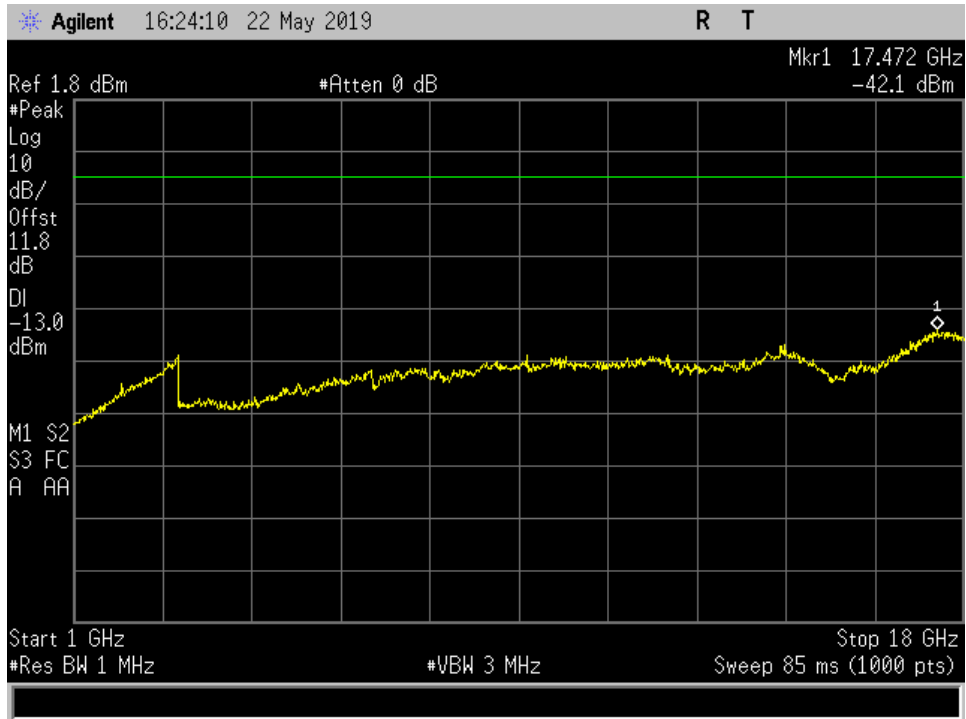

Radiated Spurious_UL_824 - 849 MHz_1 - 18 GHz

Radiated Spurious_UL_824 - 849 MHz_30 MHz- 1 GHz

Radiated Spurious_DL_1930 - 1995 MHz_1 -18 GHz

Radiated Spurious_DL_1930 - 1995 MHz_ 18- 23 GHz

Radiated Spurious_DL_1930 - 1995 MHz_ 30 MHz -1GHz

Radiated Spurious_DL_2110 - 2155 MHz_ 1 -18 GHz

Radiated Spurious_DL_2110 - 2155 MHz_ 18 -23 GHz

Radiated Spurious_DL_2110 - 2155 MHz_ 30 MHz -1 GHz

Radiated Spurious_DL_728 - 746 MHz_1 -18 GHz

Radiated Spurious_DL_728 - 746 MHz_30 MHz -1 GHz

Radiated Spurious_DL_746 -757 MHz_1 -18 GHz

Radiated Spurious_DL_746 -757 MHz_30 MHz -1 GHz

Radiated Spurious_DL_869 -894 MHz_1 -18 GHz

Radiated Spurious_DL_869 -894 MHz_30 MHz- 1 GHz

Common Port

Radiated Spurious_DL_728 - 746 MHz_ 1- 18 GHz

Radiated Spurious_DL_728 - 746 MHz_ 30 MHz -1 GHz

Radiated Spurious_DL_746 - 757 MHz_1-18 GHz

Radiated Spurious_DL_746 - 757 MHz_30 MHz -1 GHz

Radiated Spurious_DL_869 - 894 MHz_1-18 GHz

Radiated Spurious_DL_869 - 894 MHz_30 MHz -1 GHz