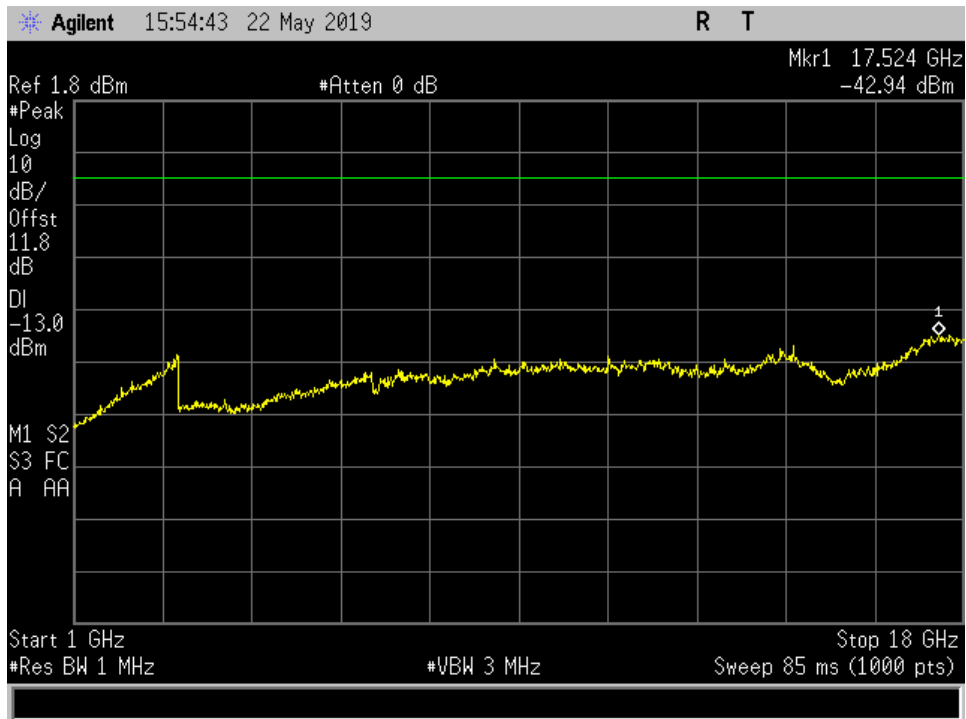

Radiated Spurious_DL_2110 - 2155 MHz_ 1 -18 GHz

Radiated Spurious_DL_2110 - 2155 MHz_ 18 -23 GHz

Radiated Spurious_DL_2110 - 2155 MHz_ 30 MHz -1 GHz

Radiated Spurious_DL_728 - 746 MHz_1 -18 GHz

Radiated Spurious_DL_728 - 746 MHz_30 MHz -1 GHz

Radiated Spurious_DL_746 -757 MHz_1 -18 GHz

Radiated Spurious_DL_746 -757 MHz_30 MHz -1 GHz

Radiated Spurious_DL_869 -894 MHz_1 -18 GHz

Radiated Spurious_DL_869 -894 MHz_30 MHz- 1 GHz

Common Port

Radiated Spurious_DL_728 - 746 MHz_ 1- 18 GHz

Radiated Spurious_DL_728 - 746 MHz_ 30 MHz -1 GHz

Radiated Spurious_DL_746 - 757 MHz_1-18 GHz

Radiated Spurious_DL_746 - 757 MHz_30 MHz -1 GHz

Radiated Spurious_DL_869 - 894 MHz_1-18 GHz

Radiated Spurious_DL_869 - 894 MHz_30 MHz -1 GHz

Radiated Spurious_UL_698 - 716 MHz_1 - 18 GHz

Radiated Spurious_UL_698 - 716 MHz_30 MHz -1 GHz

Radiated Spurious_UL_776 - 787 MHz_ 1 - 18 GHz

Radiated Spurious_UL_776 - 787 MHz_ 30 MHz -1 GHz

Radiated Spurious_UL_824 - 849 MHz_1 - 18 GHz