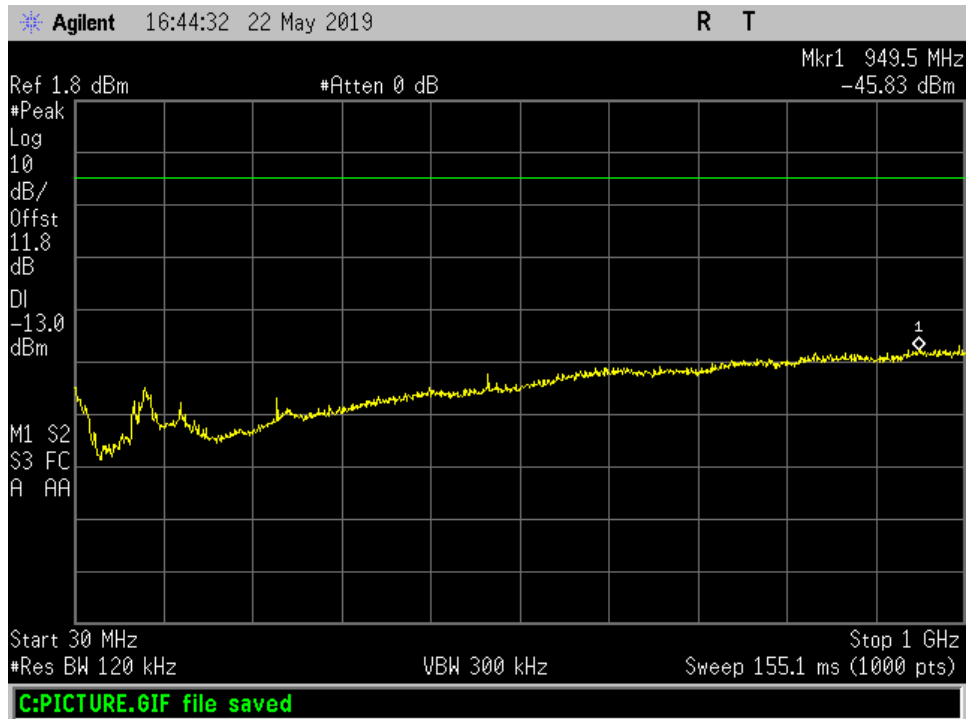

Radiated Spurious_DL_2110 - 2155 MHz_ 1 -18 GHz

Radiated Spurious_DL_2110 - 2155 MHz_ 18 -23 GHz

Radiated Spurious_DL_2110 - 2155 MHz_ 30 MHz -1 GHz

Radiated Spurious_DL_728 - 746 MHz_1 -18 GHz

Radiated Spurious_DL_728 - 746 MHz_30 MHz -1 GHz

Radiated Spurious_DL_746 -757 MHz_1 -18 GHz

Radiated Spurious_DL_746 -757 MHz_30 MHz -1 GHz

Radiated Spurious_DL_869 -894 MHz_1 -18 GHz

Radiated Spurious_DL_869 -894 MHz_30 MHz- 1 GHz

Common Port

Radiated Spurious_DL_728 - 746 MHz_ 1- 18 GHz

Radiated Spurious_DL_728 - 746 MHz_ 30 MHz -1 GHz

Radiated Spurious_DL_746 - 757 MHz_1-18 GHz

Radiated Spurious_DL_746 - 757 MHz_30 MHz -1 GHz

Radiated Spurious_DL_869 - 894 MHz_1-18 GHz

Radiated Spurious_DL_869 - 894 MHz_30 MHz -1 GHz

Radiated Spurious_UL_698 - 716 MHz_1 - 18 GHz

Radiated Spurious_UL_698 - 716 MHz_30 MHz -1 GHz

Radiated Spurious_UL_776 - 787 MHz_ 1 - 18 GHz

Radiated Spurious_UL_776 - 787 MHz_ 30 MHz -1 GHz

Radiated Spurious_UL_824 - 849 MHz_1 - 18 GHz