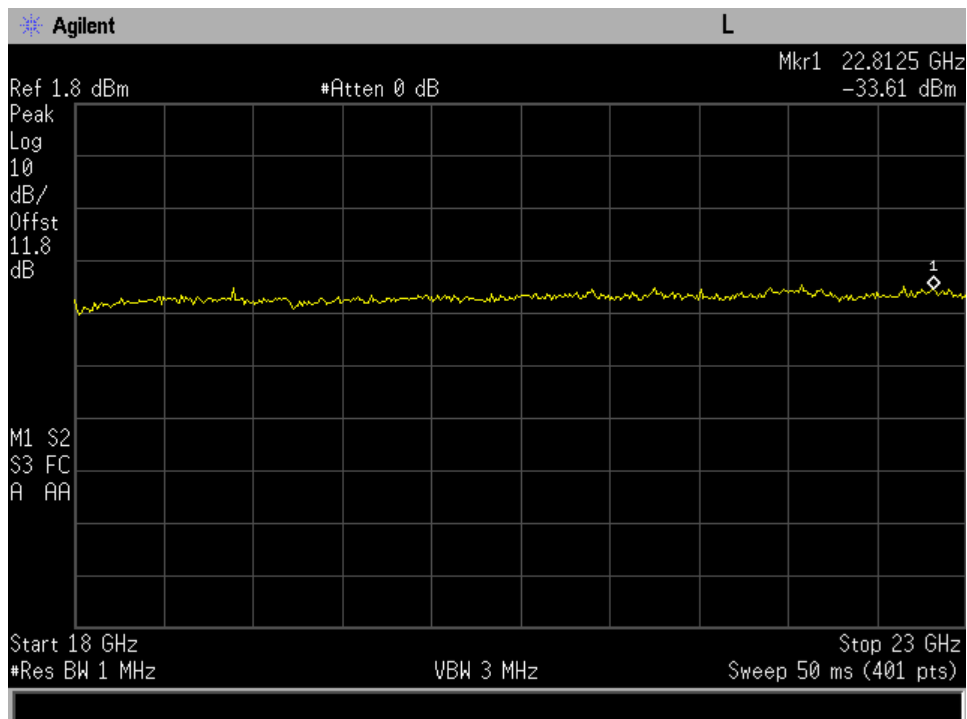

Annex J

(B)

Radiated Spurious Emissions Rack Mounted Unit

Dedicated Ports

Radiated Spurious_UL_1710 - 1755 MHz_ 30 MHz- 1 GHz

Radiated Spurious_UL_1850 - 1915 MHz_ 1-18 GHz

Radiated Spurious_UL_1850 - 1915 MHz_ 18 - 23 GHz

Radiated Spurious_UL_1850 - 1915 MHz_30 MHz- 1 GHz

Radiated Spurious_UL_698 - 716 MHz_1 - 18 GHz

Radiated Spurious_UL_698 - 716 MHz_30 MHz -1 GHz

Radiated Spurious_UL_776 - 787 MHz_1- 18 GHz

Radiated Spurious_UL_776 - 787 MHz_30 MHz- 1 GHz

Radiated Spurious_UL_824 - 849 MHz_1 - 18 GHz

Radiated Spurious_UL_824 - 849 MHz_30 MHz- 1 GHz

Radiated Spurious_DL_1930 - 1995 MHz_1 -18 GHz

Radiated Spurious_DL_1930 - 1995 MHz_ 18- 23 GHz

Radiated Spurious_DL_1930 - 1995 MHz_ 30 MHz -1GHz

Radiated Spurious_DL_2110 - 2155 MHz_ 1 -18 GHz

Radiated Spurious_DL_2110 - 2155 MHz_ 18 -23 GHz

Radiated Spurious_DL_2110 - 2155 MHz_ 30 MHz -1 GHz

Radiated Spurious_DL_728 - 746 MHz_1 -18 GHz

Radiated Spurious_DL_728 - 746 MHz_30 MHz -1 GHz