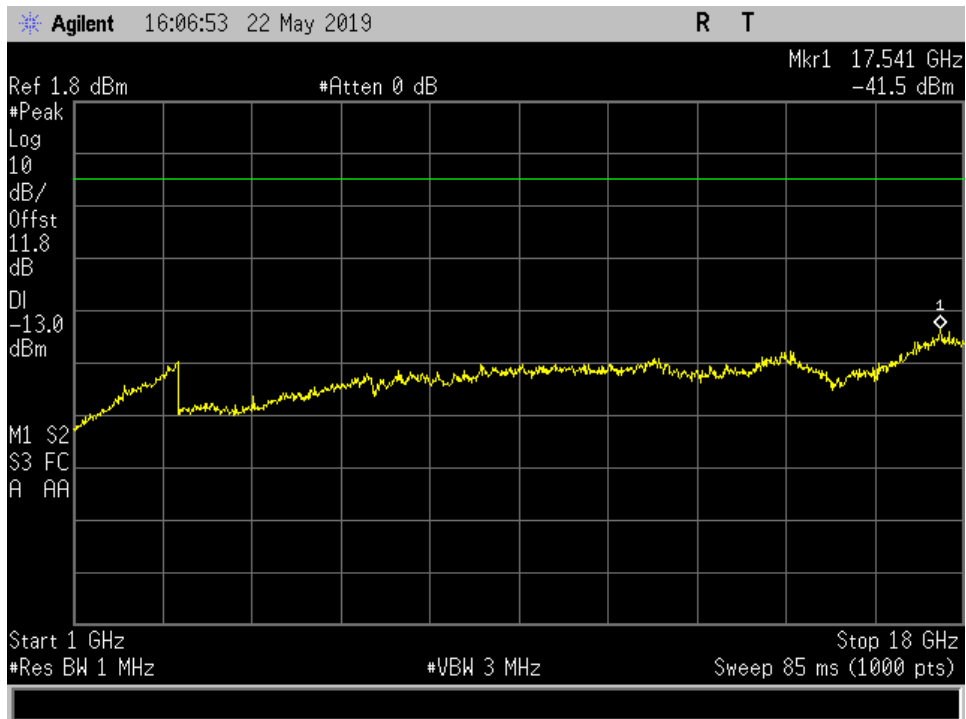

Radiated Spurious_UL_1850 - 1915 MHz_30 MHz- 1 GHz

Radiated Spurious_UL_698 - 716 MHz_1 - 18 GHz

Radiated Spurious_UL_698 - 716 MHz_30 MHz -1 GHz

Radiated Spurious_UL_776 - 787 MHz_1- 18 GHz

Radiated Spurious_UL_776 - 787 MHz_30 MHz- 1 GHz

Radiated Spurious_UL_824 - 849 MHz_1 - 18 GHz

Radiated Spurious_UL_824 - 849 MHz_30 MHz- 1 GHz

Radiated Spurious_DL_1930 - 1995 MHz_1 -18 GHz

Radiated Spurious_DL_1930 - 1995 MHz_ 18- 23 GHz

Radiated Spurious_DL_1930 - 1995 MHz_ 30 MHz -1GHz

Radiated Spurious_DL_2110 - 2155 MHz_ 1 -18 GHz

Radiated Spurious_DL_2110 - 2155 MHz_ 18 -23 GHz

Radiated Spurious_DL_2110 - 2155 MHz_ 30 MHz -1 GHz

Radiated Spurious_DL_728 - 746 MHz_1 -18 GHz

Radiated Spurious_DL_728 - 746 MHz_30 MHz -1 GHz

Radiated Spurious_DL_746 -757 MHz_1 -18 GHz

Radiated Spurious_DL_746 -757 MHz_30 MHz -1 GHz

Radiated Spurious_DL_869 -894 MHz_1 -18 GHz

Radiated Spurious_DL_869 -894 MHz_30 MHz- 1 GHz

Common Port

Radiated Spurious_DL_728 - 746 MHz_ 1- 18 GHz