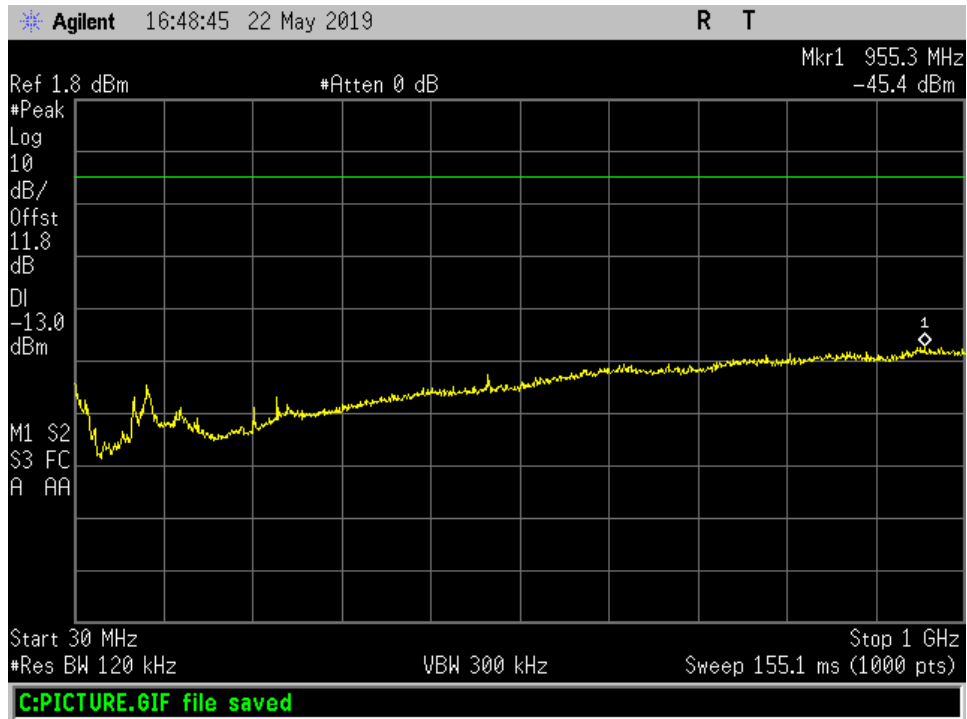

Radiated Spurious_UL_1850 - 1915 MHz_30 MHz- 1 GHz

Radiated Spurious_UL_698 - 716 MHz_1 - 18 GHz

Radiated Spurious_UL_698 - 716 MHz_30 MHz -1 GHz

Radiated Spurious_UL_776 - 787 MHz_1- 18 GHz

Radiated Spurious_UL_776 - 787 MHz_30 MHz- 1 GHz

Radiated Spurious_UL_824 - 849 MHz_1 - 18 GHz

Radiated Spurious_UL_824 - 849 MHz_30 MHz- 1 GHz

Radiated Spurious_DL_1930 - 1995 MHz_1 -18 GHz

Radiated Spurious_DL_1930 - 1995 MHz_ 18- 23 GHz

Radiated Spurious_DL_1930 - 1995 MHz_ 30 MHz -1GHz

Radiated Spurious_DL_2110 - 2155 MHz_ 1 -18 GHz

Radiated Spurious_DL_2110 - 2155 MHz_ 18 -23 GHz

Radiated Spurious_DL_2110 - 2155 MHz_ 30 MHz -1 GHz

Radiated Spurious_DL_728 - 746 MHz_1 -18 GHz

Radiated Spurious_DL_728 - 746 MHz_30 MHz -1 GHz