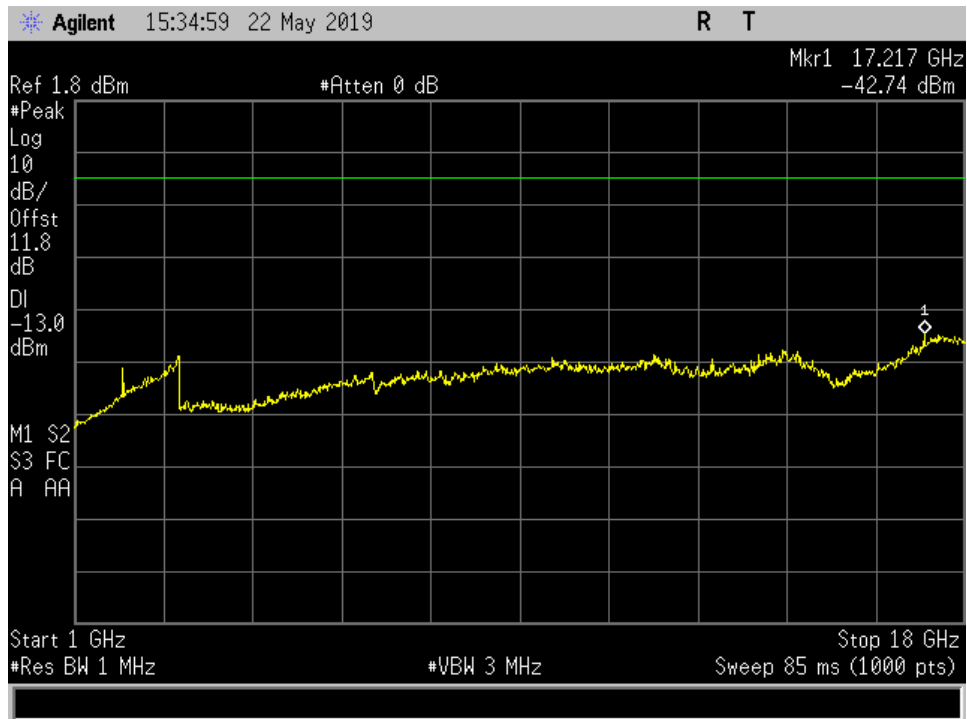

Radiated Spurious_DL_746 -757 MHz_1 -18 GHz

Radiated Spurious_DL_746 -757 MHz_30 MHz -1 GHz

Radiated Spurious_DL_869 -894 MHz_1 -18 GHz

Radiated Spurious_DL_869 -894 MHz_30 MHz- 1 GHz

Common Port

Radiated Spurious_DL_728 - 746 MHz_ 1- 18 GHz

Radiated Spurious_DL_728 - 746 MHz_ 30 MHz -1 GHz

Radiated Spurious_DL_746 - 757 MHz_1-18 GHz

Radiated Spurious_DL_746 - 757 MHz_30 MHz -1 GHz

Radiated Spurious_DL_869 - 894 MHz_1-18 GHz

Radiated Spurious_DL_869 - 894 MHz_30 MHz -1 GHz

Radiated Spurious_UL_698 - 716 MHz_1 - 18 GHz

Radiated Spurious_UL_698 - 716 MHz_30 MHz -1 GHz

Radiated Spurious_UL_776 - 787 MHz_ 1 - 18 GHz

Radiated Spurious_UL_776 - 787 MHz_ 30 MHz -1 GHz

Radiated Spurious_UL_824 - 849 MHz_1 - 18 GHz

Radiated Spurious_UL_824 - 849 MHz_30 MHz- 1 GHz