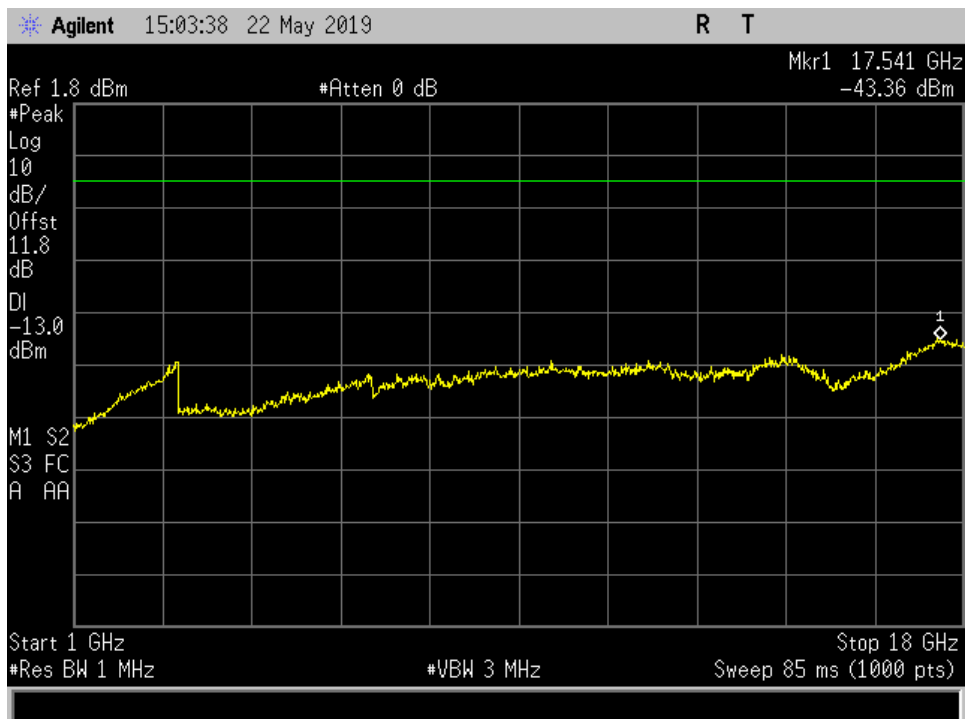

Annex J

(B)

Radiated Spurious Emissions Rack Mounted Unit

Dedicated Ports

Radiated Spurious_UL_1710 - 1755 MHz_ 30 MHz- 1 GHz

Radiated Spurious_UL_1850 - 1915 MHz_ 1-18 GHz

Radiated Spurious_UL_1850 - 1915 MHz_ 18 - 23 GHz

Radiated Spurious_UL_1850 - 1915 MHz_30 MHz- 1 GHz

Radiated Spurious_UL_698 - 716 MHz_1 - 18 GHz

Radiated Spurious_UL_698 - 716 MHz_30 MHz -1 GHz

Radiated Spurious_UL_776 - 787 MHz_1- 18 GHz

Radiated Spurious_UL_776 - 787 MHz_30 MHz- 1 GHz

Radiated Spurious_UL_824 - 849 MHz_1 - 18 GHz

Radiated Spurious_UL_824 - 849 MHz_30 MHz- 1 GHz

Radiated Spurious_DL_1930 - 1995 MHz_1 -18 GHz

Radiated Spurious_DL_1930 - 1995 MHz_ 18- 23 GHz

Radiated Spurious_DL_1930 - 1995 MHz_ 30 MHz -1GHz

Radiated Spurious_DL_2110 - 2155 MHz_ 1 -18 GHz

Radiated Spurious_DL_2110 - 2155 MHz_ 18 -23 GHz

Radiated Spurious_DL_2110 - 2155 MHz_ 30 MHz -1 GHz

Radiated Spurious_DL_728 - 746 MHz_1 -18 GHz

Radiated Spurious_DL_728 - 746 MHz_30 MHz -1 GHz