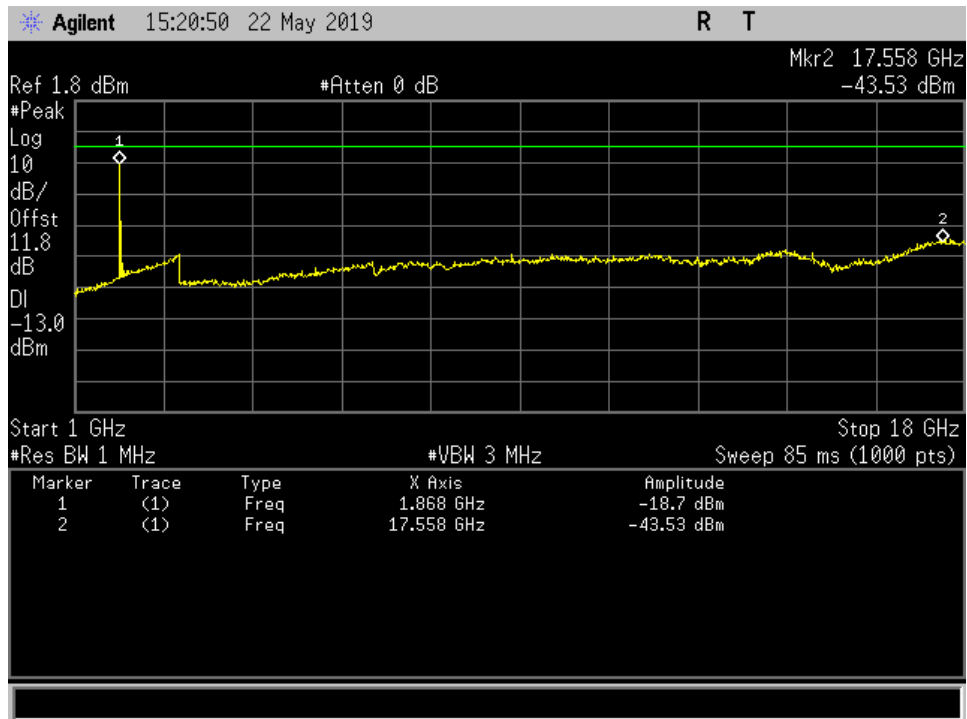

Annex J

(B)

Radiated Spurious Emissions Rack Mounted Unit

Dedicated Ports

Radiated Spurious_UL_1710 - 1755 MHz_ 30 MHz- 1 GHz

Radiated Spurious_UL_1850 - 1915 MHz_ 1-18 GHz

Radiated Spurious_UL_1850 - 1915 MHz_ 18 - 23 GHz

Radiated Spurious_UL_1850 - 1915 MHz_30 MHz- 1 GHz

Radiated Spurious_UL_698 - 716 MHz_1 - 18 GHz

Radiated Spurious_UL_698 - 716 MHz_30 MHz -1 GHz

Radiated Spurious_UL_776 - 787 MHz_1- 18 GHz

Radiated Spurious_UL_776 - 787 MHz_30 MHz- 1 GHz

Radiated Spurious_UL_824 - 849 MHz_1 - 18 GHz

Radiated Spurious_UL_824 - 849 MHz_30 MHz- 1 GHz

Radiated Spurious_DL_1930 - 1995 MHz_1 -18 GHz

Radiated Spurious_DL_1930 - 1995 MHz_ 18- 23 GHz

Radiated Spurious_DL_1930 - 1995 MHz_ 30 MHz -1GHz

Radiated Spurious_DL_2110 - 2155 MHz_ 1 -18 GHz

Radiated Spurious_DL_2110 - 2155 MHz_ 18 -23 GHz

Radiated Spurious_DL_2110 - 2155 MHz_ 30 MHz -1 GHz

Radiated Spurious_DL_728 - 746 MHz_1 -18 GHz

Radiated Spurious_DL_728 - 746 MHz_30 MHz -1 GHz