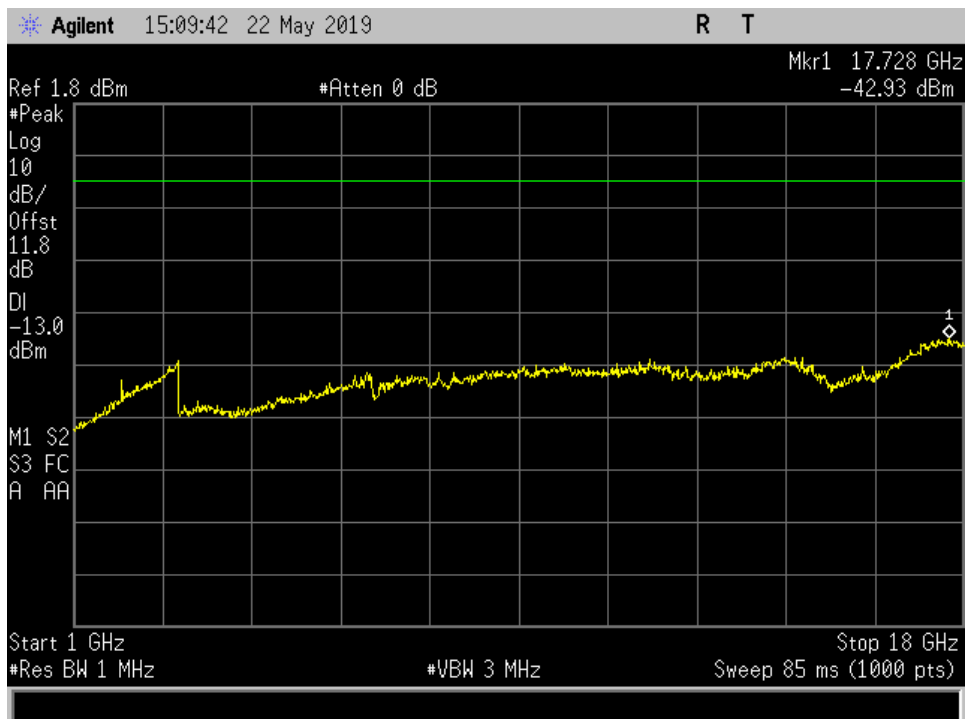

Annex J

(B)

Radiated Spurious Emissions Rack Mounted Unit

Dedicated Ports

Radiated Spurious_UL_1710 - 1755 MHz_ 30 MHz- 1 GHz

Radiated Spurious_UL_1850 - 1915 MHz_ 1-18 GHz

Radiated Spurious_UL_1850 - 1915 MHz_ 18 - 23 GHz

Radiated Spurious_UL_1850 - 1915 MHz_30 MHz- 1 GHz

Radiated Spurious_UL_698 - 716 MHz_1 - 18 GHz

Radiated Spurious_UL_698 - 716 MHz_30 MHz -1 GHz

Radiated Spurious_UL_776 - 787 MHz_1- 18 GHz

Radiated Spurious_UL_776 - 787 MHz_30 MHz- 1 GHz

Radiated Spurious_UL_824 - 849 MHz_1 - 18 GHz

Radiated Spurious_UL_824 - 849 MHz_30 MHz- 1 GHz

Radiated Spurious_DL_1930 - 1995 MHz_1 -18 GHz

Radiated Spurious_DL_1930 - 1995 MHz_ 18- 23 GHz

Radiated Spurious_DL_1930 - 1995 MHz_ 30 MHz -1GHz

Radiated Spurious_DL_2110 - 2155 MHz_ 1 -18 GHz

Radiated Spurious_DL_2110 - 2155 MHz_ 18 -23 GHz

Radiated Spurious_DL_2110 - 2155 MHz_ 30 MHz -1 GHz

Radiated Spurious_DL_728 - 746 MHz_1 -18 GHz

Radiated Spurious_DL_728 - 746 MHz_30 MHz -1 GHz