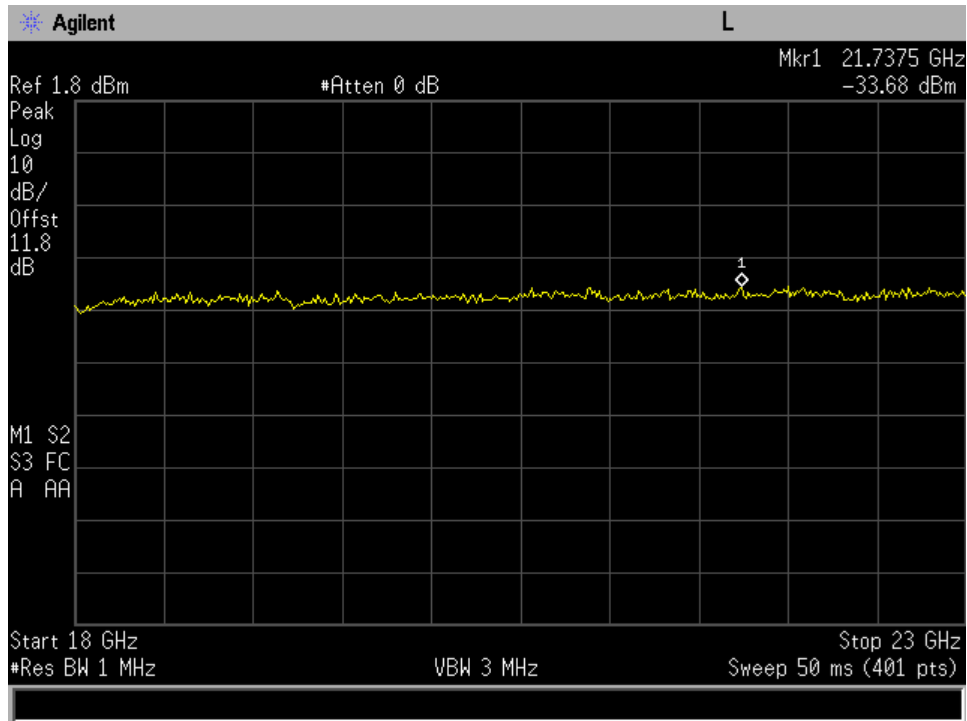

Radiated Spurious_UL_1850 - 1915 MHz_30 MHz- 1 GHz

Radiated Spurious_UL_698 - 716 MHz_1 - 18 GHz

Radiated Spurious_UL_698 - 716 MHz_30 MHz -1 GHz

Radiated Spurious_UL_776 - 787 MHz_1- 18 GHz

Radiated Spurious_UL_776 - 787 MHz_30 MHz- 1 GHz

Radiated Spurious_UL_824 - 849 MHz_1 - 18 GHz

Radiated Spurious_UL_824 - 849 MHz_30 MHz- 1 GHz

Radiated Spurious_DL_1930 - 1995 MHz_1 -18 GHz

Radiated Spurious_DL_1930 - 1995 MHz_ 18- 23 GHz

Radiated Spurious_DL_1930 - 1995 MHz_ 30 MHz -1GHz

Radiated Spurious_DL_2110 - 2155 MHz_ 1 -18 GHz

Radiated Spurious_DL_2110 - 2155 MHz_ 18 -23 GHz

Radiated Spurious_DL_2110 - 2155 MHz_ 30 MHz -1 GHz

Radiated Spurious_DL_728 - 746 MHz_1 -18 GHz

Radiated Spurious_DL_728 - 746 MHz_30 MHz -1 GHz

Radiated Spurious_DL_746 -757 MHz_1 -18 GHz

Radiated Spurious_DL_746 -757 MHz_30 MHz -1 GHz

Radiated Spurious_DL_869 -894 MHz_1 -18 GHz

Radiated Spurious_DL_869 -894 MHz_30 MHz- 1 GHz

Common Port

Radiated Spurious_DL_728 - 746 MHz_ 1- 18 GHz