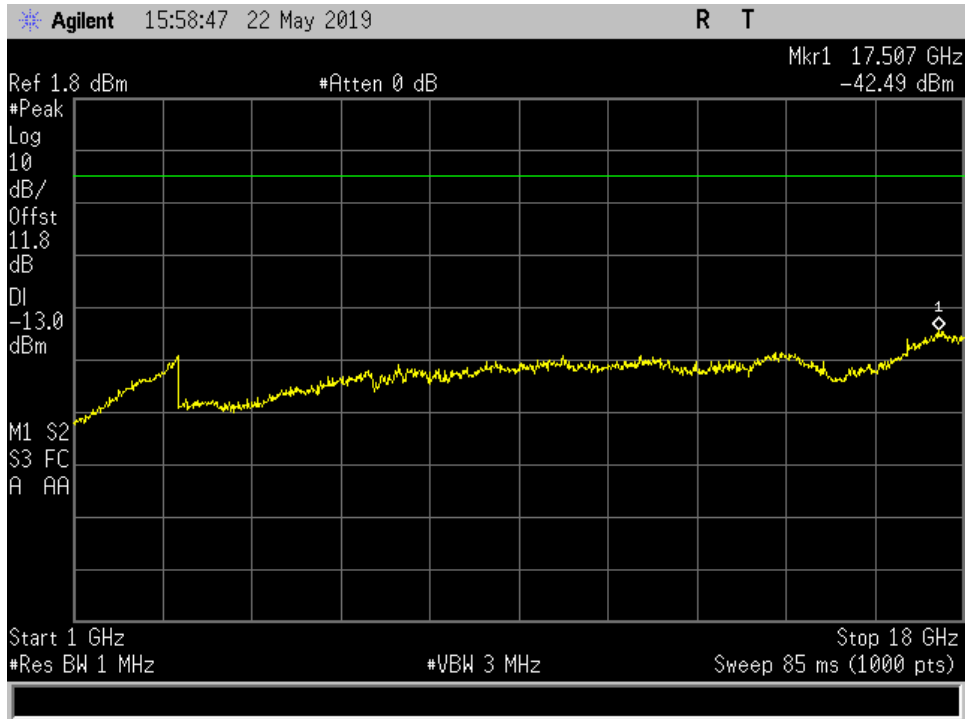

Radiated Spurious_DL_746 -757 MHz_1 -18 GHz

Radiated Spurious_DL_746 -757 MHz_30 MHz -1 GHz

Radiated Spurious_DL_869 -894 MHz_1 -18 GHz

Radiated Spurious_DL_869 -894 MHz_30 MHz- 1 GHz

Common Port

Radiated Spurious_DL_728 - 746 MHz_ 1- 18 GHz

Radiated Spurious_DL_728 - 746 MHz_ 30 MHz -1 GHz

Radiated Spurious_DL_746 - 757 MHz_1-18 GHz

Radiated Spurious_DL_746 - 757 MHz_30 MHz -1 GHz

Radiated Spurious_DL_869 - 894 MHz_1-18 GHz

Radiated Spurious_DL_869 - 894 MHz_30 MHz -1 GHz

Radiated Spurious_UL_698 - 716 MHz_1 - 18 GHz

Radiated Spurious_UL_698 - 716 MHz_30 MHz -1 GHz

Radiated Spurious_UL_776 - 787 MHz_ 1 - 18 GHz

Radiated Spurious_UL_776 - 787 MHz_ 30 MHz -1 GHz

Radiated Spurious_UL_824 - 849 MHz_1 - 18 GHz

Radiated Spurious_UL_824 - 849 MHz_30 MHz- 1 GHz