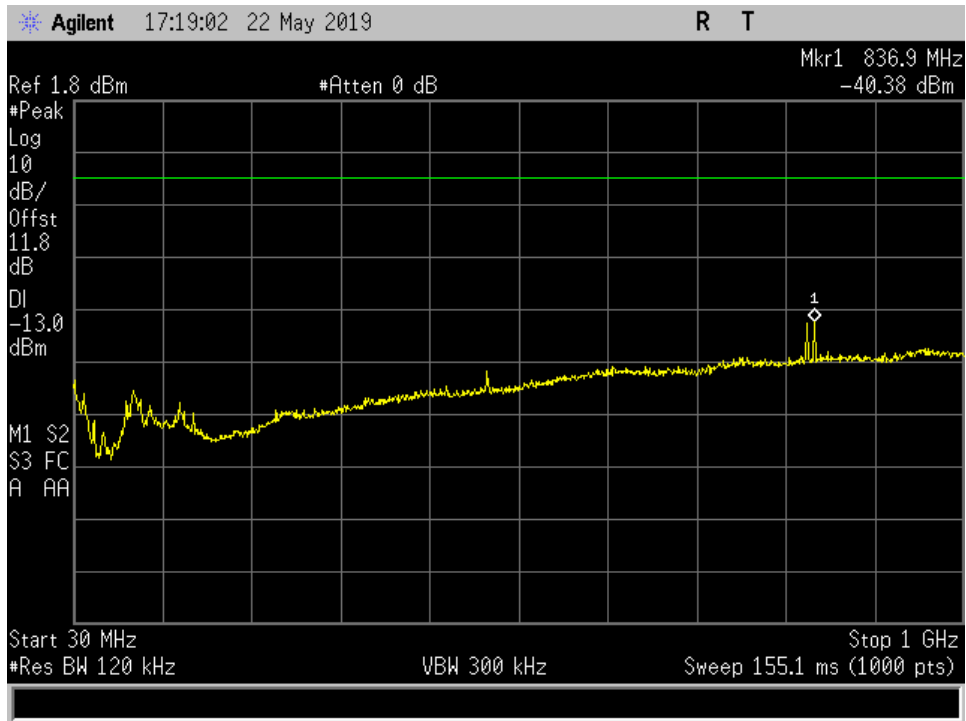

Annex J

(B)

Radiated Spurious Emissions Rack Mounted Unit

Dedicated Ports

Radiated Spurious_UL_1710 - 1755 MHz_ 30 MHz- 1 GHz

Radiated Spurious_UL_1850 - 1915 MHz_ 1-18 GHz

Radiated Spurious_UL_1850 - 1915 MHz_ 18 - 23 GHz

Radiated Spurious_UL_1850 - 1915 MHz_30 MHz- 1 GHz

Radiated Spurious_UL_698 - 716 MHz_1 - 18 GHz

Radiated Spurious_UL_698 - 716 MHz_30 MHz -1 GHz

Radiated Spurious_UL_776 - 787 MHz_1- 18 GHz

Radiated Spurious_UL_776 - 787 MHz_30 MHz- 1 GHz

Radiated Spurious_UL_824 - 849 MHz_1 - 18 GHz

Radiated Spurious_UL_824 - 849 MHz_30 MHz- 1 GHz

Radiated Spurious_DL_1930 - 1995 MHz_1 -18 GHz

Radiated Spurious_DL_1930 - 1995 MHz_ 18- 23 GHz

Radiated Spurious_DL_1930 - 1995 MHz_ 30 MHz -1GHz

Radiated Spurious_DL_2110 - 2155 MHz_ 1 -18 GHz

Radiated Spurious_DL_2110 - 2155 MHz_ 18 -23 GHz

Radiated Spurious_DL_2110 - 2155 MHz_ 30 MHz -1 GHz

Radiated Spurious_DL_728 - 746 MHz_1 -18 GHz

Radiated Spurious_DL_728 - 746 MHz_30 MHz -1 GHz