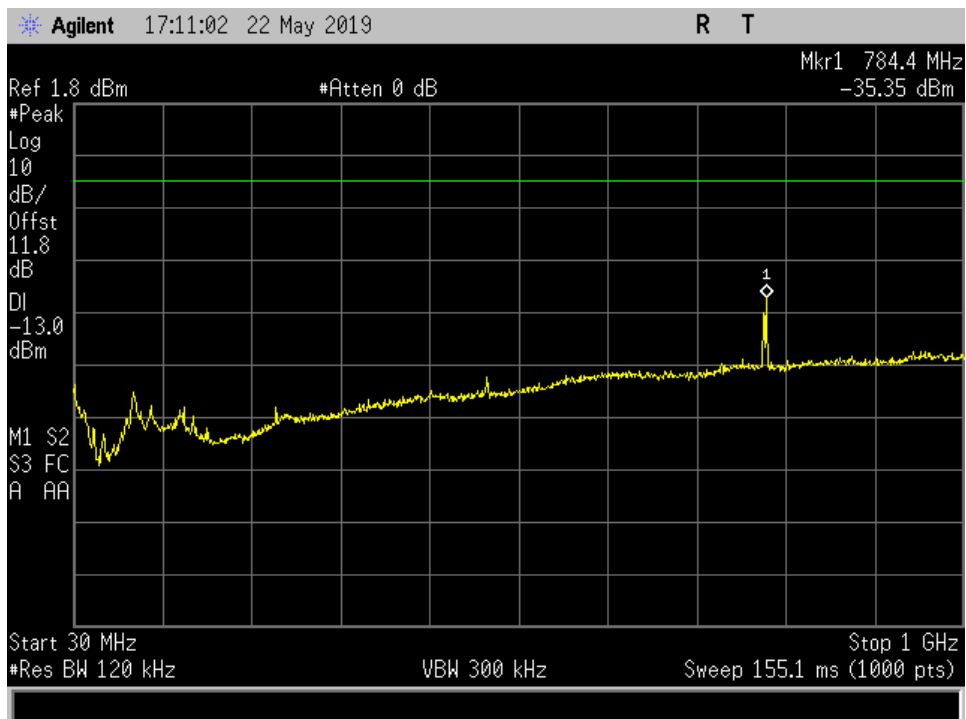

Radiated Spurious_DL_2110 - 2155 MHz_ 1 -18 GHz

Radiated Spurious_DL_2110 - 2155 MHz_ 18 -23 GHz

Radiated Spurious_DL_2110 - 2155 MHz_ 30 MHz -1 GHz

Radiated Spurious_DL_728 - 746 MHz_1 -18 GHz

Radiated Spurious_DL_728 - 746 MHz_30 MHz -1 GHz

Radiated Spurious_DL_728 - 746 MHz_ 30 MHz -1 GHz

Radiated Spurious_DL_746 - 757 MHz_1-18 GHz

Radiated Spurious_DL_746 - 757 MHz_30 MHz -1 GHz

Radiated Spurious_DL_869 - 894 MHz_1-18 GHz

Radiated Spurious_DL_869 - 894 MHz_30 MHz -1 GHz

Radiated Spurious_UL_698 - 716 MHz_1 - 18 GHz

Radiated Spurious_UL_698 - 716 MHz_30 MHz -1 GHz

Radiated Spurious_UL_776 - 787 MHz_ 1 - 18 GHz

Radiated Spurious_UL_776 - 787 MHz_ 30 MHz -1 GHz

Radiated Spurious_UL_824 - 849 MHz_1 - 18 GHz

Radiated Spurious_UL_824 - 849 MHz_30 MHz- 1 GHz