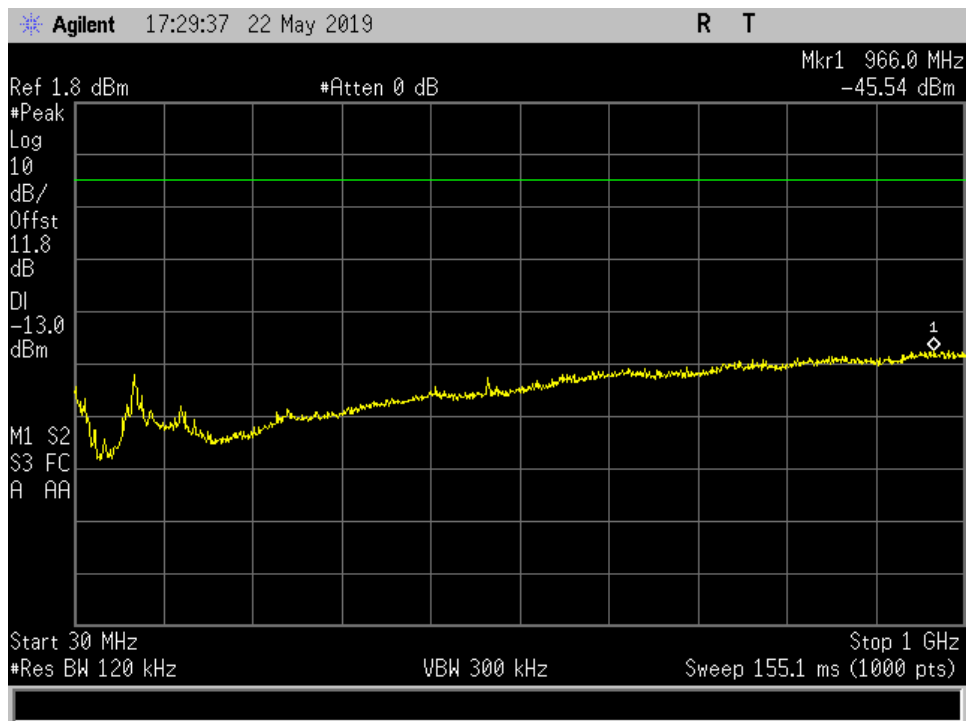

Annex J

(B)

Radiated Spurious Emissions Rack Mounted Unit

Dedicated Ports

Radiated Spurious_UL_1710 - 1755 MHz_ 30 MHz- 1 GHz

Radiated Spurious_UL_1850 - 1915 MHz_ 1-18 GHz

Radiated Spurious_UL_1850 - 1915 MHz_ 18 - 23 GHz

Radiated Spurious_UL_1850 - 1915 MHz_30 MHz- 1 GHz

Radiated Spurious_UL_698 - 716 MHz_1 - 18 GHz

Radiated Spurious_UL_698 - 716 MHz_30 MHz -1 GHz

Radiated Spurious_UL_776 - 787 MHz_1- 18 GHz

Radiated Spurious_UL_776 - 787 MHz_30 MHz- 1 GHz

Radiated Spurious_UL_824 - 849 MHz_1 - 18 GHz

Radiated Spurious_UL_824 - 849 MHz_30 MHz- 1 GHz

Radiated Spurious_DL_1930 - 1995 MHz_1 -18 GHz

Radiated Spurious_DL_1930 - 1995 MHz_ 18- 23 GHz

Radiated Spurious_DL_1930 - 1995 MHz_ 30 MHz -1GHz

Radiated Spurious_DL_2110 - 2155 MHz_ 1 -18 GHz

Radiated Spurious_DL_2110 - 2155 MHz_ 18 -23 GHz

Radiated Spurious_DL_2110 - 2155 MHz_ 30 MHz -1 GHz

Radiated Spurious_DL_728 - 746 MHz_1 -18 GHz

Radiated Spurious_DL_728 - 746 MHz_30 MHz -1 GHz