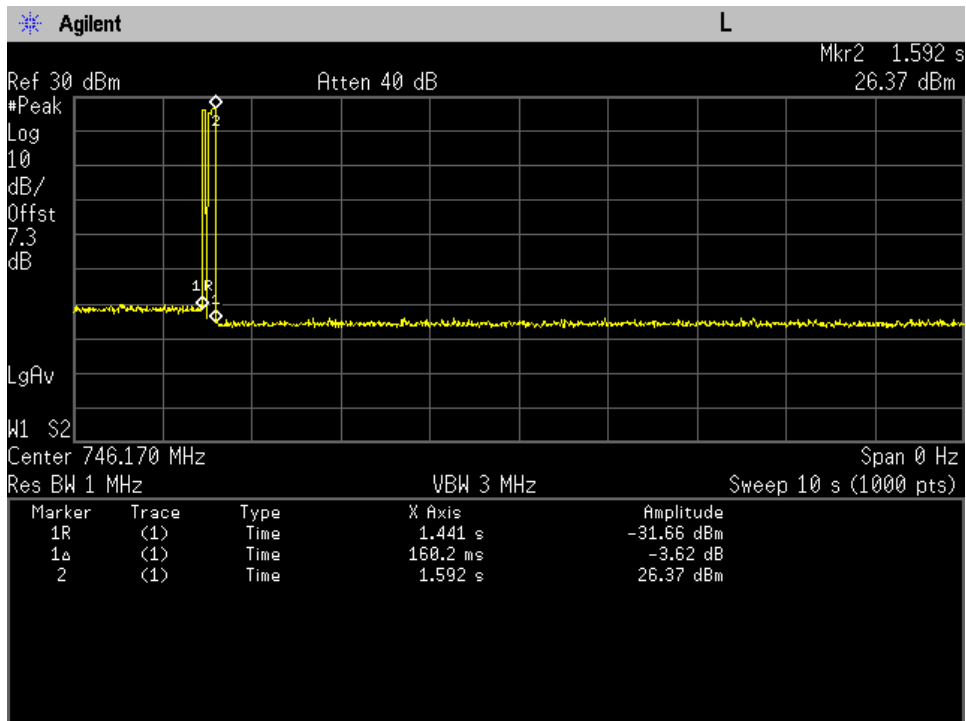

Detection Time Uplink 776 - 787 MHz Dedicated Donor Port 3

Detection Time_Uplink_824 - 849 MHz_ Dedicated Donor Port 2

Detection Time_Downlink_1930-1995 MHz_Dedicated Donor Port 1

Detection Time_Downlink_2110-2155 MHz_Dedicated Donor Port 1

Detection Time_Downlink_728 - 746 MHz_ Dedicated Donor Port 3

Detection Time_Downlink_746-757 MHz_ Dedicated Donor Port 3

Detection Time_Downlink_869 - 894 MHz_ Dedicated Donor Port 2

Restart Time_Uplink_1710 - 1755 MHz_Dedicated Donor Port 1