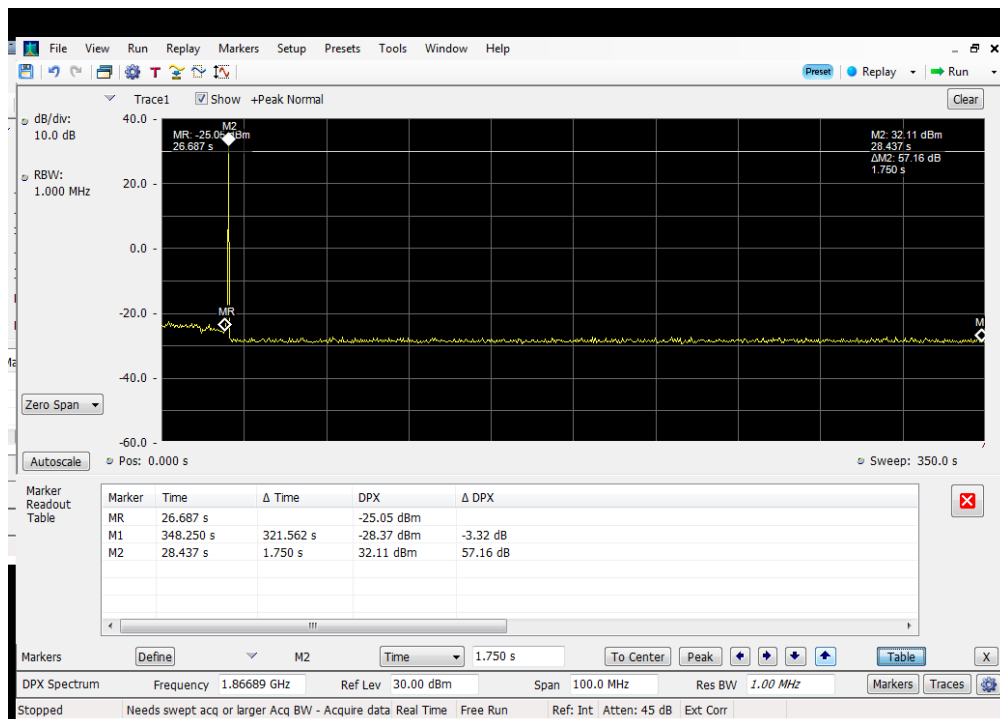

Detection Time_Downlink_728 - 746 MHz_ Dedicated Donor Port 3

Detection Time_Downlink_746-757 MHz_ Dedicated Donor Port 3

Detection Time_Downlink_869 - 894 MHz_ Dedicated Donor Port 2

Restart Time_Uplink_1710 - 1755 MHz_Dedicated Donor Port 1

Restart Time_Uplink_1850 - 1915 MHz_Dedicated Donor Port 1

Restart Time_Uplink_698 - 716 MHz_ Dedicated Donor Port 3

Restart Time_Uplink_776 - 787 MHz_ Dedicated Donor Port 3

Restart Time_Uplink_824 - 849 MHz_ Dedicated Donor Port 2