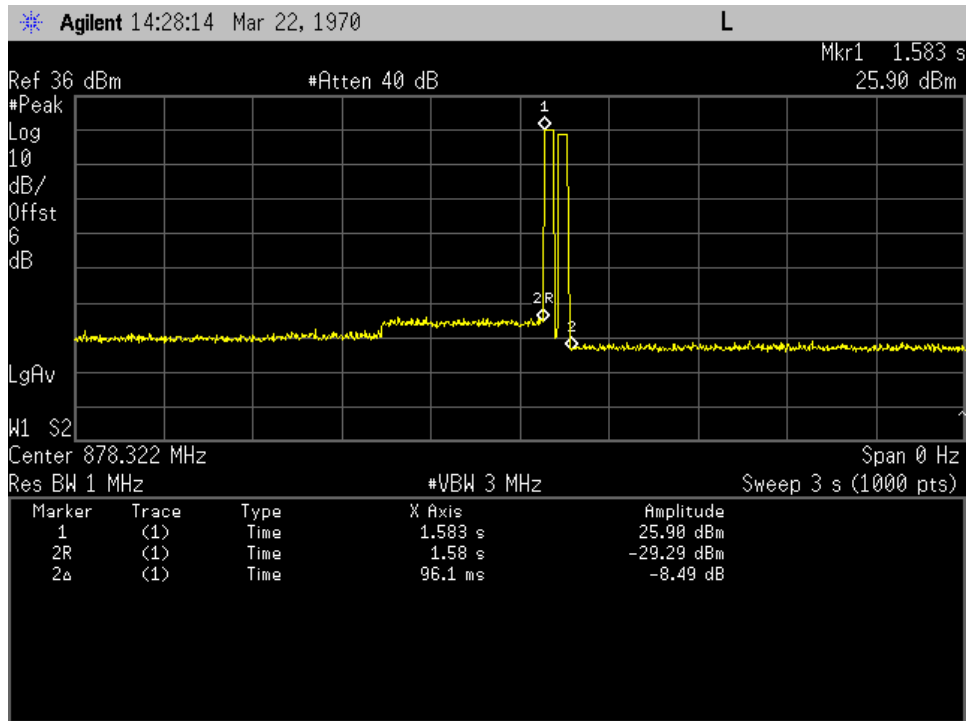

Detection Time_Downlink_728 - 746 MHz_ Dedicated Donor Port 3

Detection Time_Downlink_746-757 MHz_ Dedicated Donor Port 3

Detection Time_Downlink_869 - 894 MHz_ Dedicated Donor Port 2

Restart Time_Uplink_1710 - 1755 MHz_Dedicated Donor Port 1

Restart Time_Uplink_1850 - 1915 MHz_Dedicated Donor Port 1

Restart Time_Uplink_698 - 716 MHz_ Dedicated Donor Port 3

Restart Time_Uplink_776 - 787 MHz_ Dedicated Donor Port 3

Restart Time_Uplink_824 - 849 MHz_ Dedicated Donor Port 2