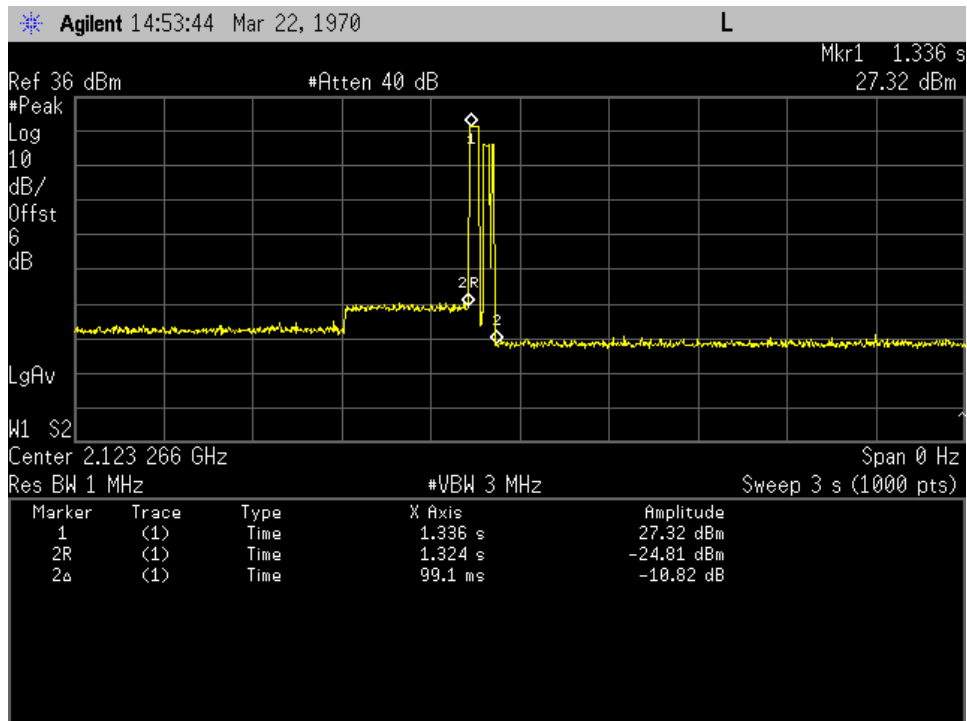

Annex I

Oscillation Detection and Restart time

Dedicated Ports

Detection Time_Uplink_1850 - 1915 MHz_Dedicated Donor Port 1

Detection Time_Uplink_1710 - 1755 MHz_Dedicated Donor Port 1

Detection Time Uplink 698 - 716 MHz Dedicated Donor Port 3

Detection Time Uplink 776 - 787 MHz Dedicated Donor Port 3

Detection Time_Uplink_824 - 849 MHz_ Dedicated Donor Port 2

Detection Time_Downlink_1930-1995 MHz_Dedicated Donor Port 1

Detection Time_Downlink_2110-2155 MHz_Dedicated Donor Port 1

Detection Time_Downlink_728 - 746 MHz_ Dedicated Donor Port 3

Detection Time_Downlink_746-757 MHz_ Dedicated Donor Port 3

Detection Time_Downlink_869 - 894 MHz_ Dedicated Donor Port 2

Restart Time_Uplink_1710 - 1755 MHz_Dedicated Donor Port 1

Restart Time_Uplink_1850 - 1915 MHz_Dedicated Donor Port 1

Restart Time_Uplink_698 - 716 MHz_ Dedicated Donor Port 3

Restart Time_Uplink_776 - 787 MHz_ Dedicated Donor Port 3

Restart Time_Uplink_824 - 849 MHz_ Dedicated Donor Port 2