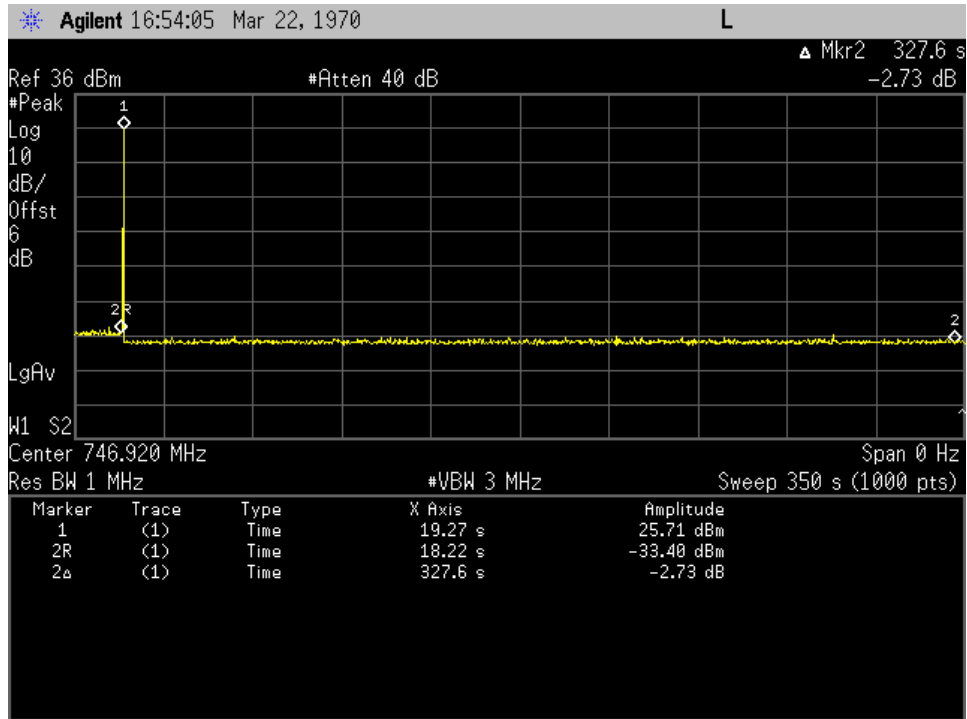

DetectionTime_Downlink_746-757 MHz_ Common Donor Port 1

DetectionTime_Downlink_869 - 894_ Common Donor Port 1

Restart Time_Downlink_728-746 MHz_ Common Donor Port 1

Restart Time_Downlink_746-757 MHz_Common Donor Port 1

Restart Time_Downlink_869 - 894 MHz_Common Donor Port 1