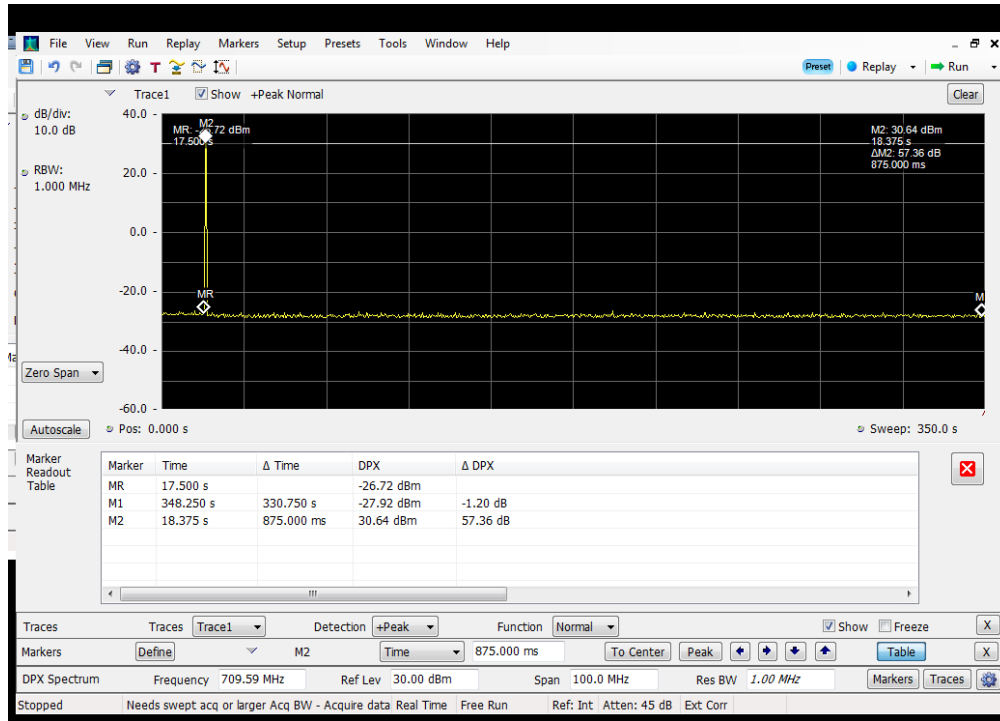

Detection Time_Downlink_728 - 746 MHz_ Dedicated Donor Port 3

Detection Time_Downlink_746-757 MHz_ Dedicated Donor Port 3

Detection Time_Downlink_869 - 894 MHz_ Dedicated Donor Port 2

Restart Time_Uplink_1710 - 1755 MHz_Dedicated Donor Port 1

Restart Time_Uplink_1850 - 1915 MHz_Dedicated Donor Port 1

Restart Time_Uplink_698 - 716 MHz_ Dedicated Donor Port 3

Restart Time_Uplink_776 - 787 MHz_ Dedicated Donor Port 3

Restart Time_Uplink_824 - 849 MHz_ Dedicated Donor Port 2