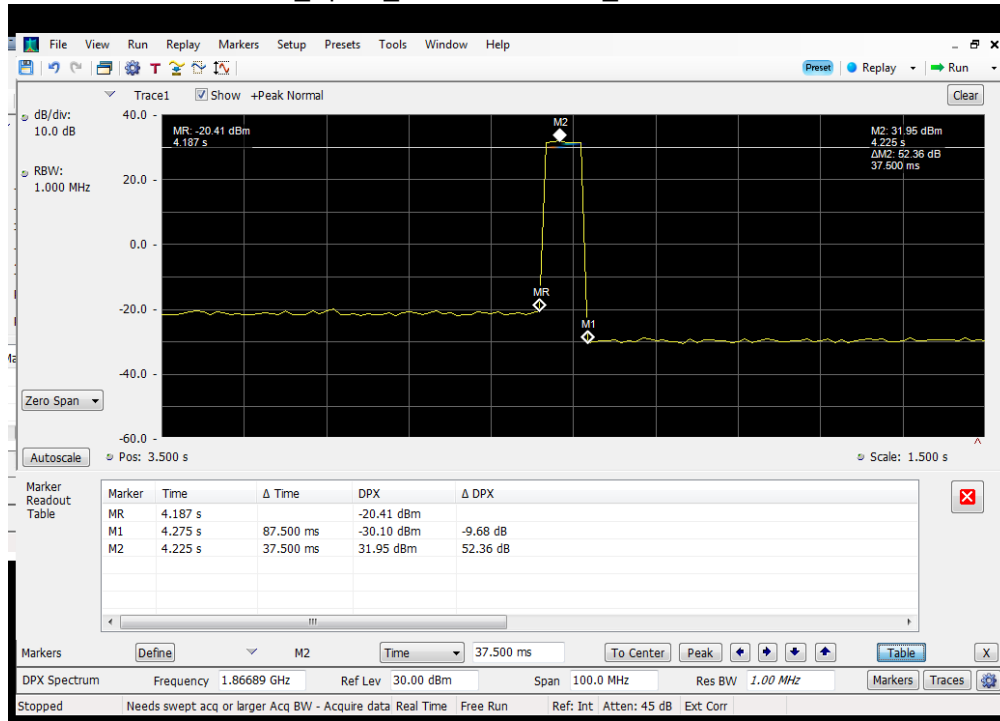

Annex I

Oscillation Detection and Restart time

Dedicated Ports

Detection Time_Uplink_1850 - 1915 MHz_Dedicated Donor Port 1

Detection Time_Uplink_1710 - 1755 MHz_Dedicated Donor Port 1

Detection Time Uplink 698 - 716 MHz Dedicated Donor Port 3

Detection Time Uplink 776 - 787 MHz Dedicated Donor Port 3

Detection Time_Uplink_824 - 849 MHz_ Dedicated Donor Port 2

Detection Time_Downlink_1930-1995 MHz_Dedicated Donor Port 1

Detection Time_Downlink_2110-2155 MHz_Dedicated Donor Port 1

Detection Time_Downlink_728 - 746 MHz_ Dedicated Donor Port 3

Detection Time_Downlink_746-757 MHz_ Dedicated Donor Port 3

Detection Time_Downlink_869 - 894 MHz_ Dedicated Donor Port 2

Restart Time_Uplink_1710 - 1755 MHz_Dedicated Donor Port 1