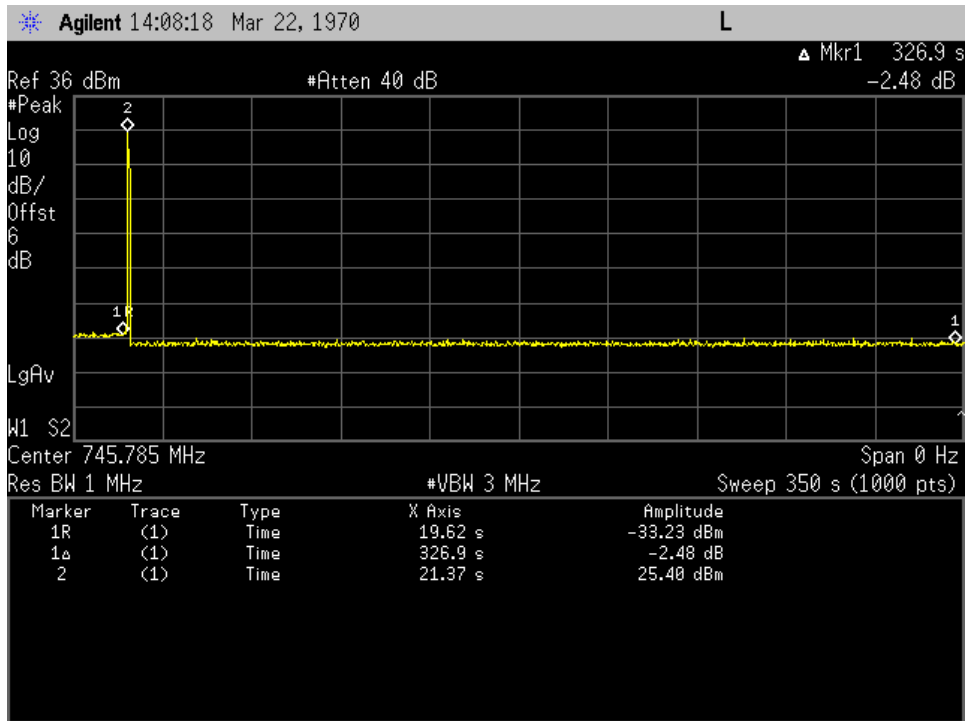

Restart Time_Uplink_1850 - 1915 MHz_Dedicated Donor Port 1

Restart Time_Uplink_698 - 716 MHz_ Dedicated Donor Port 3

Restart Time_Uplink_776 - 787 MHz_ Dedicated Donor Port 3

Restart Time_Uplink_824 - 849 MHz_ Dedicated Donor Port 2

Restart Time_Downlink_1930-1995 MHz_ Dedicated Donor Port 1

Restart Time_Downlink_2110-2155 MHz_ Dedicated Donor Port 1

Restart Time_Downlink_728 - 746 MHz_ Dedicated Donor Port 3

Restart Time_Downlink_746-757 MHz_ Dedicated Donor Port 3

Restart Time_Downlink_869 - 894 MHz_Dedicated Donor Port 2

Common Ports Detection Time Uplink 776 - 787 MHz Common Donor Port 1

Detection Time_Uplink_824 - 849 MHz_ Common Donor Port 1

Detection Time_Uplink_698 - 716 MHz_ Common Donor Port 1