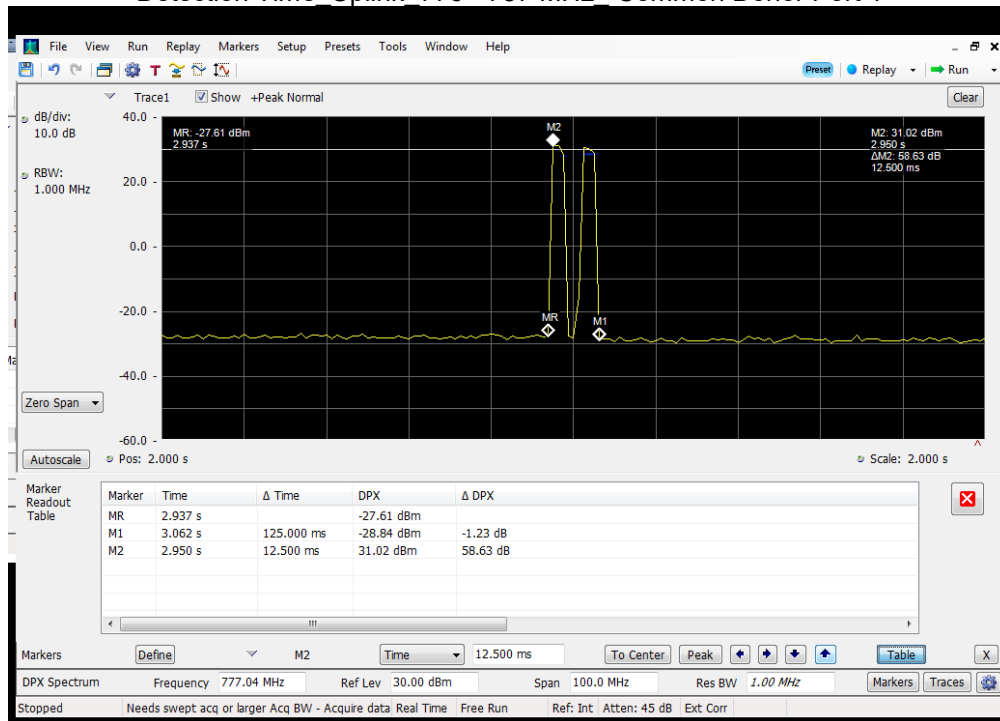

Restart Time_Downlink_1930-1995 MHz_ Dedicated Donor Port 1

Restart Time_Downlink_2110-2155 MHz_ Dedicated Donor Port 1

Restart Time_Downlink_728 - 746 MHz_ Dedicated Donor Port 3

Restart Time_Downlink_746-757 MHz_ Dedicated Donor Port 3

Restart Time_Downlink_869 - 894 MHz_Dedicated Donor Port 2

Common Ports Detection Time Uplink 776 - 787 MHz Common Donor Port 1

Detection Time_Uplink_824 - 849 MHz_ Common Donor Port 1

Detection Time_Uplink_698 - 716 MHz_ Common Donor Port 1