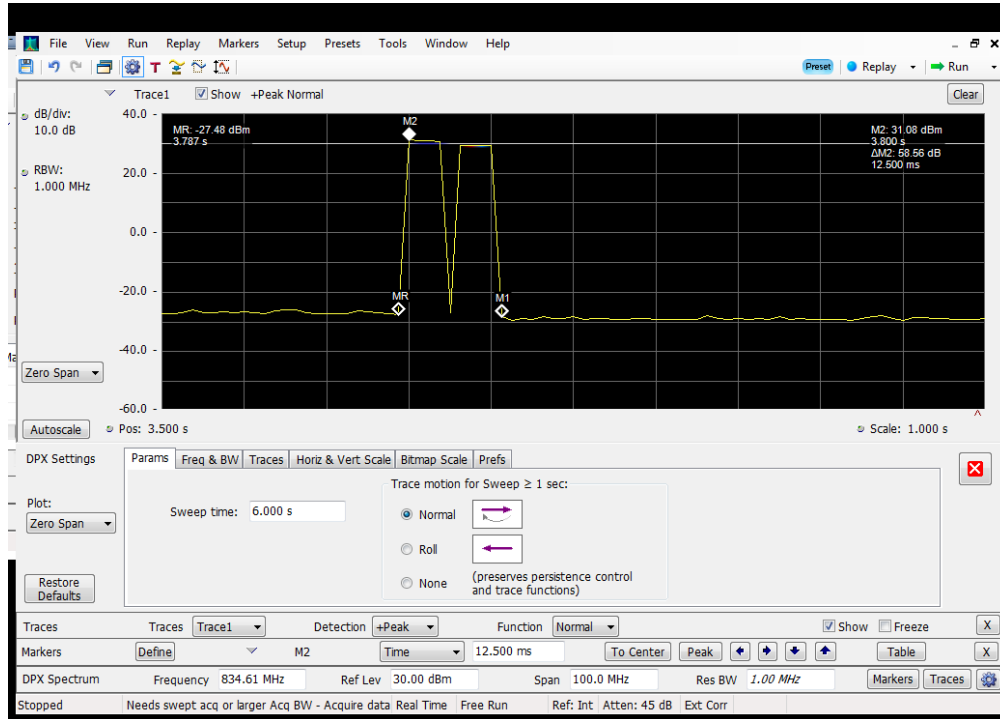

Annex I

Oscillation Detection and Restart time

Dedicated Ports

Detection Time_Uplink_1850 - 1915 MHz_Dedicated Donor Port 1

Detection Time_Uplink_1710 - 1755 MHz_Dedicated Donor Port 1

Detection Time Uplink 698 - 716 MHz Dedicated Donor Port 3

Detection Time Uplink 776 - 787 MHz Dedicated Donor Port 3

Detection Time_Uplink_824 - 849 MHz_ Dedicated Donor Port 2

Detection Time_Downlink_1930-1995 MHz_Dedicated Donor Port 1

Detection Time_Downlink_2110-2155 MHz_Dedicated Donor Port 1