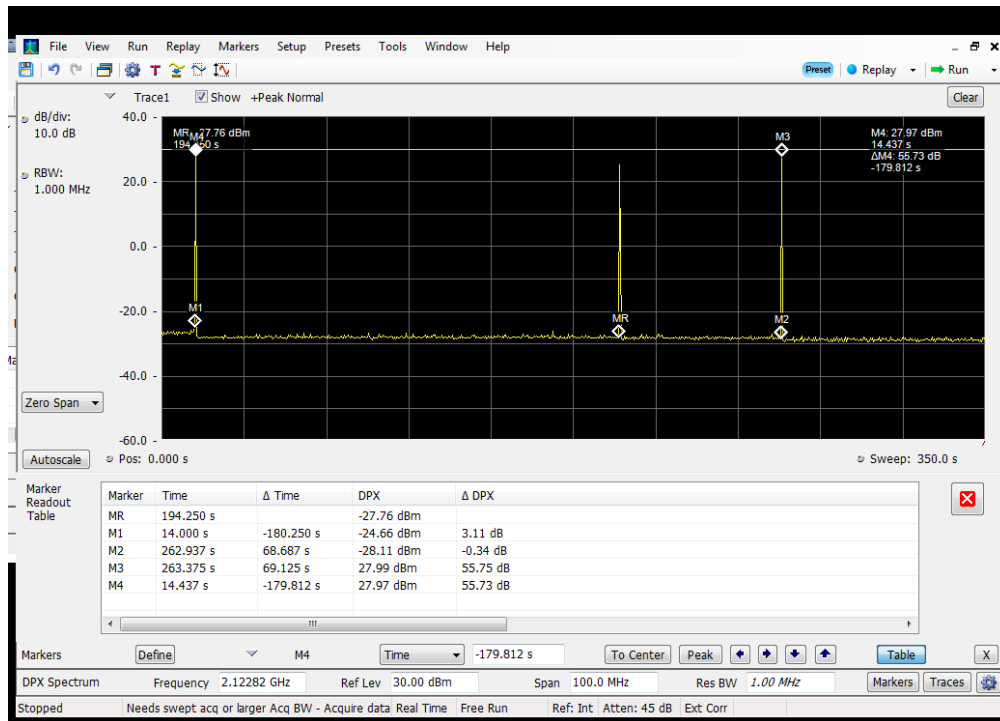

Restart Time_Uplink_1850 - 1915 MHz_Dedicated Donor Port 1

Restart Time_Uplink_698 - 716 MHz_ Dedicated Donor Port 3

Restart Time_Uplink_776 - 787 MHz_ Dedicated Donor Port 3

Restart Time_Uplink_824 - 849 MHz_ Dedicated Donor Port 2

Restart Time_Downlink_1930-1995 MHz_ Dedicated Donor Port 1

Restart Time_Downlink_2110-2155 MHz_ Dedicated Donor Port 1

Restart Time_Downlink_728 - 746 MHz_ Dedicated Donor Port 3

Restart Time_Downlink_746-757 MHz_ Dedicated Donor Port 3