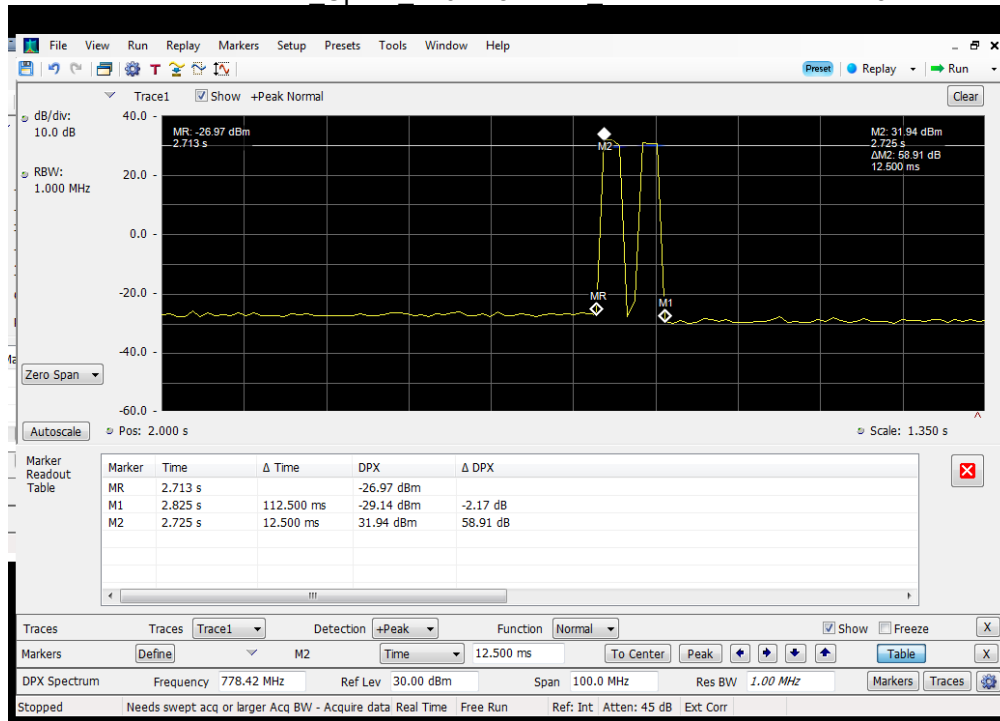

Annex I

Oscillation Detection and Restart time

Dedicated Ports

Detection Time_Uplink_1850 - 1915 MHz_Dedicated Donor Port 1

Detection Time_Uplink_1710 - 1755 MHz_Dedicated Donor Port 1

Detection Time Uplink 698 - 716 MHz Dedicated Donor Port 3

Detection Time Uplink 776 - 787 MHz Dedicated Donor Port 3

Detection Time_Uplink_824 - 849 MHz_ Dedicated Donor Port 2

Detection Time_Downlink_1930-1995 MHz_Dedicated Donor Port 1

Detection Time_Downlink_2110-2155 MHz_Dedicated Donor Port 1

Detection Time_Downlink_728 - 746 MHz_ Dedicated Donor Port 3

Detection Time_Downlink_746-757 MHz_ Dedicated Donor Port 3

Detection Time_Downlink_869 - 894 MHz_ Dedicated Donor Port 2

Restart Time_Uplink_1710 - 1755 MHz_Dedicated Donor Port 1