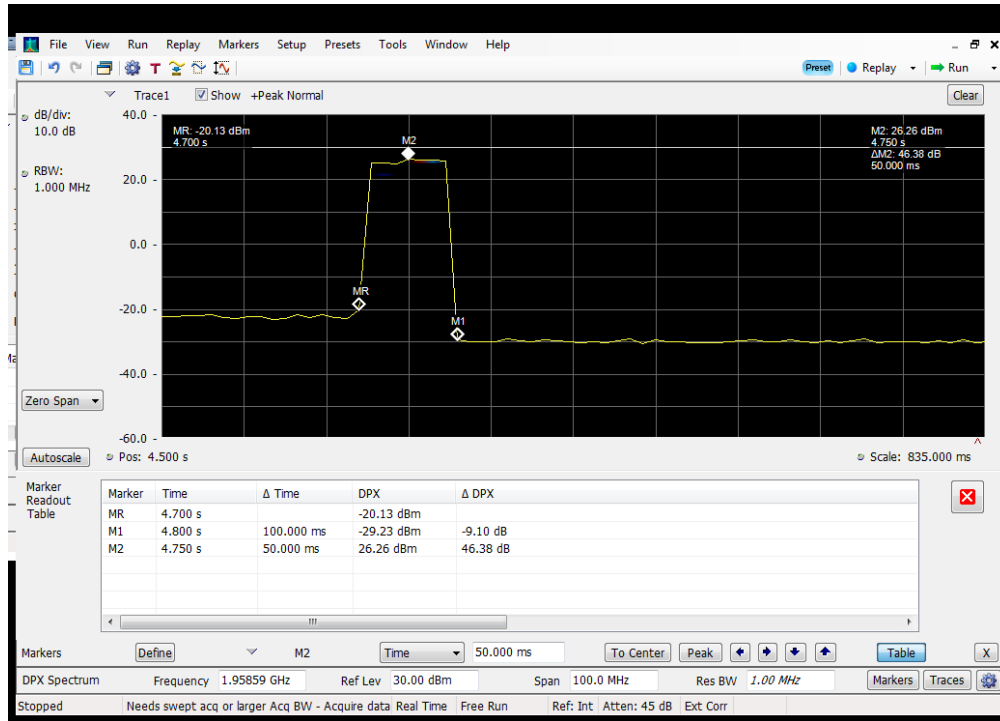

Detection Time Uplink 776 - 787 MHz Dedicated Donor Port 3

Detection Time_Uplink_824 - 849 MHz_ Dedicated Donor Port 2

Detection Time_Downlink_1930-1995 MHz_Dedicated Donor Port 1

Detection Time_Downlink_2110-2155 MHz_Dedicated Donor Port 1

Detection Time_Downlink_728 - 746 MHz_ Dedicated Donor Port 3

Detection Time_Downlink_746-757 MHz_ Dedicated Donor Port 3

Detection Time_Downlink_869 - 894 MHz_ Dedicated Donor Port 2

Restart Time_Uplink_1710 - 1755 MHz_Dedicated Donor Port 1