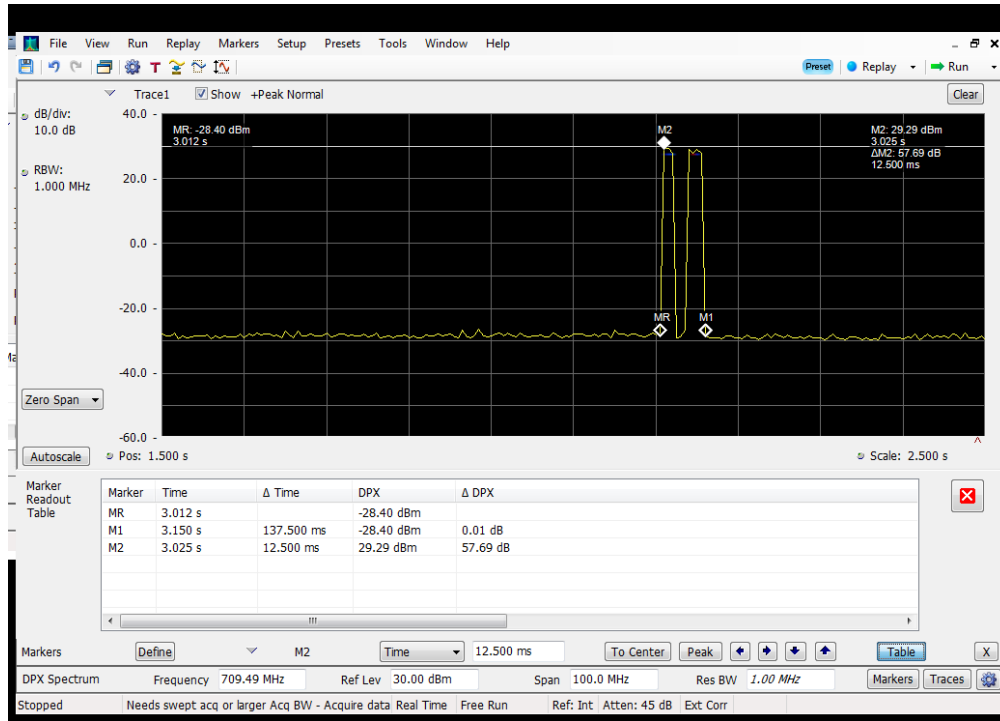

Restart Time_Downlink_869 - 894 MHz_Dedicated Donor Port 2

Common Ports Detection Time Uplink 776 - 787 MHz Common Donor Port 1

Detection Time_Uplink_824 - 849 MHz_ Common Donor Port 1

Detection Time_Uplink_698 - 716 MHz_ Common Donor Port 1