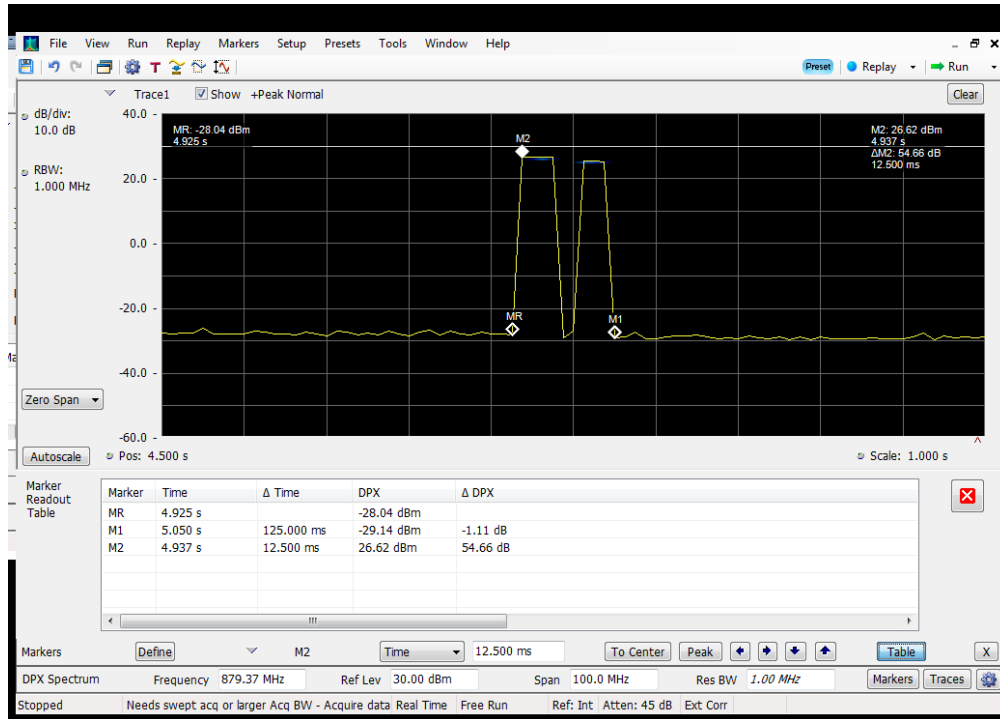

DetectionTime_Downlink_869 - 894_ Common Donor Port 1