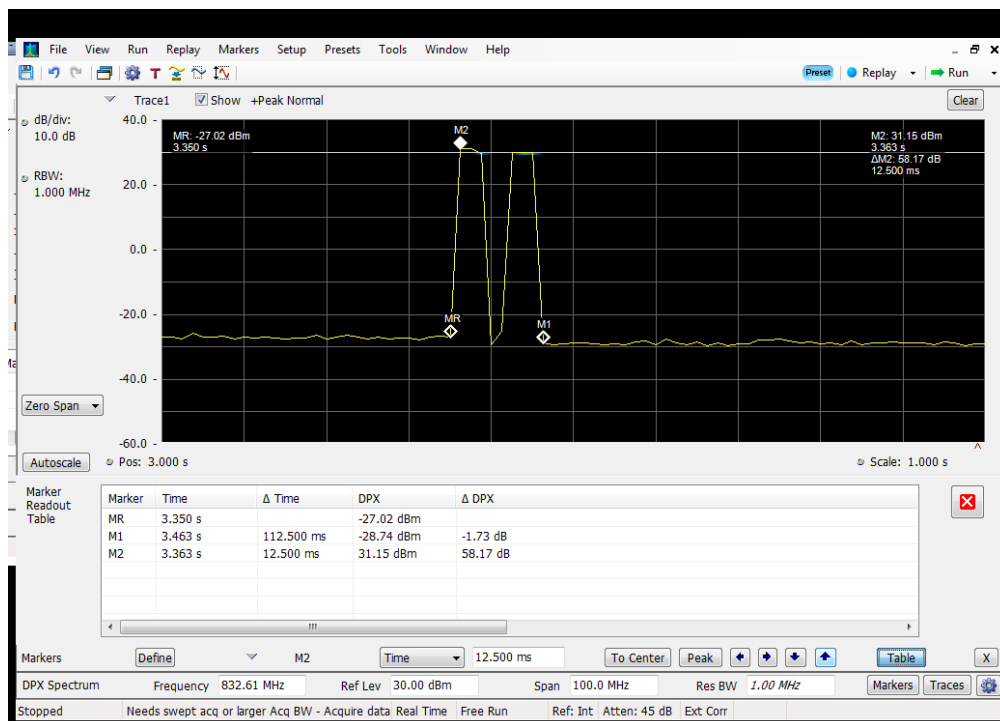

Restart Time_Downlink_869 - 894 MHz_Dedicated Donor Port 2

Common Ports Detection Time Uplink 776 - 787 MHz Common Donor Port 1

Detection Time_Uplink_824 - 849 MHz_ Common Donor Port 1

Detection Time_Uplink_698 - 716 MHz_ Common Donor Port 1