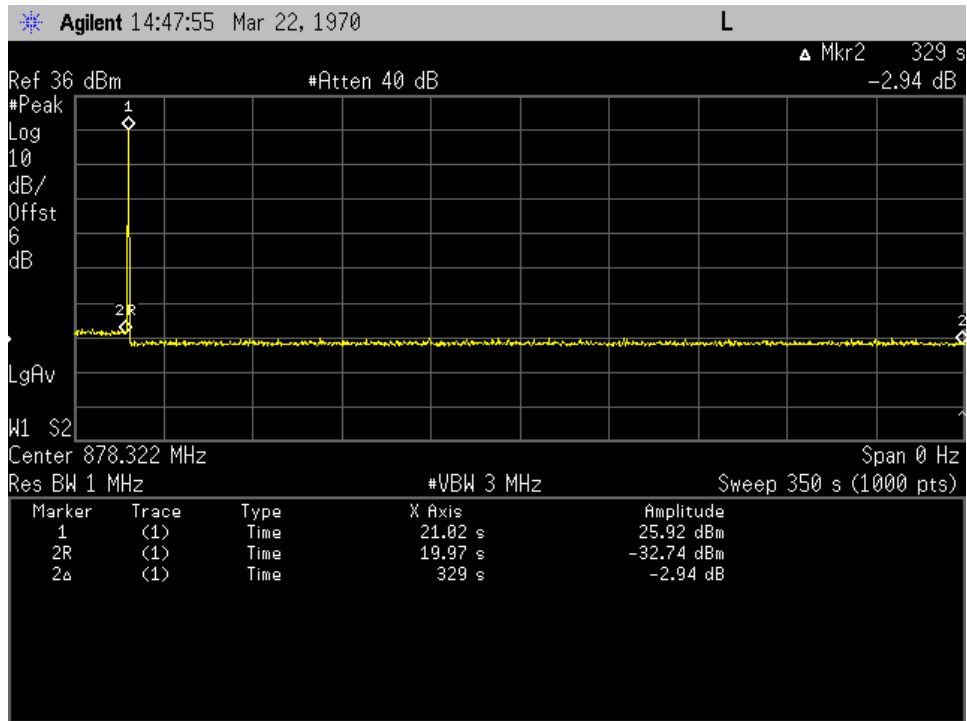

Restart Time_Downlink_1930-1995 MHz_ Dedicated Donor Port 1

Restart Time_Downlink_2110-2155 MHz_ Dedicated Donor Port 1

Restart Time_Downlink_728 - 746 MHz_ Dedicated Donor Port 3

Restart Time_Downlink_746-757 MHz_ Dedicated Donor Port 3

Restart Time_Downlink_869 - 894 MHz_Dedicated Donor Port 2

Common Ports Detection Time Uplink 776 - 787 MHz Common Donor Port 1

Detection Time_Uplink_824 - 849 MHz_ Common Donor Port 1

Detection Time_Uplink_698 - 716 MHz_ Common Donor Port 1