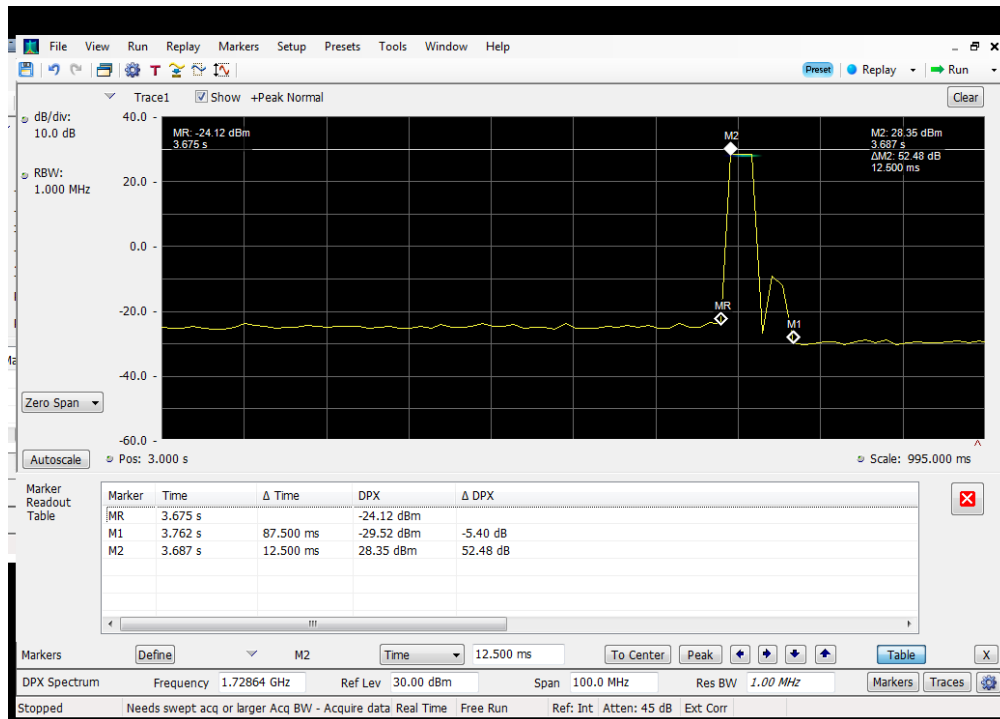

Annex I

Oscillation Detection and Restart time

Dedicated Ports

Detection Time_Uplink_1850 - 1915 MHz_Dedicated Donor Port 1

Detection Time_Uplink_1710 - 1755 MHz_Dedicated Donor Port 1

Detection Time Uplink 698 - 716 MHz Dedicated Donor Port 3

Detection Time Uplink 776 - 787 MHz Dedicated Donor Port 3

Detection Time_Uplink_824 - 849 MHz_ Dedicated Donor Port 2

Detection Time_Downlink_1930-1995 MHz_Dedicated Donor Port 1

Detection Time_Downlink_2110-2155 MHz_Dedicated Donor Port 1

Detection Time_Downlink_728 - 746 MHz_ Dedicated Donor Port 3

Detection Time_Downlink_746-757 MHz_ Dedicated Donor Port 3

Detection Time_Downlink_869 - 894 MHz_ Dedicated Donor Port 2

Restart Time_Uplink_1710 - 1755 MHz_Dedicated Donor Port 1