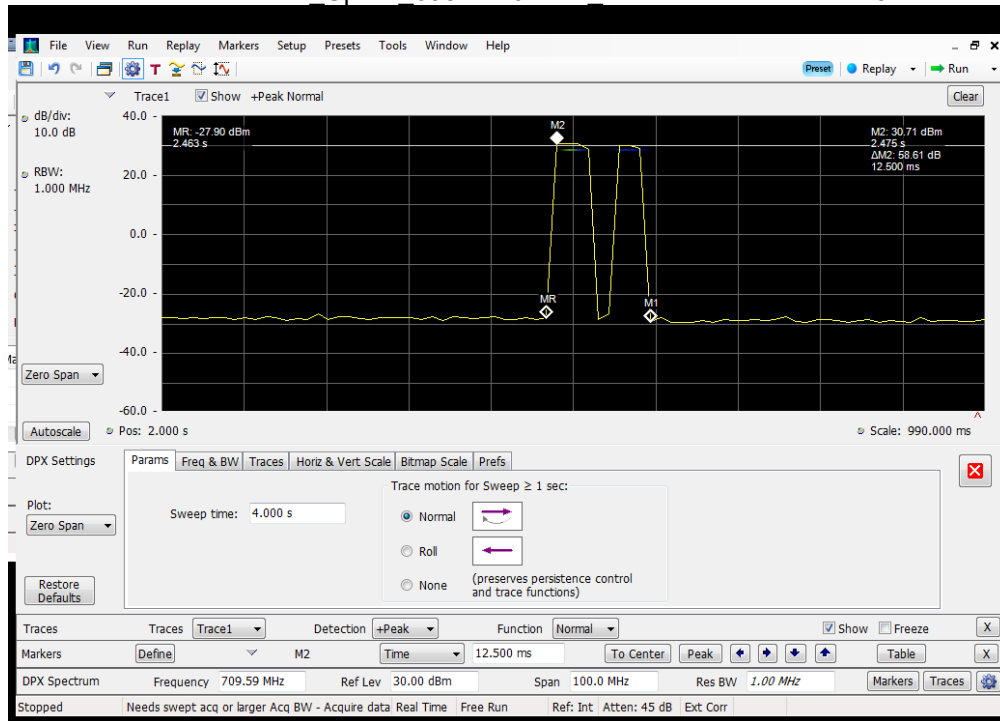

Annex I

Oscillation Detection and Restart time

Dedicated Ports

Detection Time_Uplink_1850 - 1915 MHz_Dedicated Donor Port 1

Detection Time_Uplink_1710 - 1755 MHz_Dedicated Donor Port 1

Detection Time Uplink 698 - 716 MHz Dedicated Donor Port 3

Detection Time Uplink 776 - 787 MHz Dedicated Donor Port 3

Detection Time_Uplink_824 - 849 MHz_ Dedicated Donor Port 2

Detection Time_Downlink_1930-1995 MHz_Dedicated Donor Port 1

Detection Time_Downlink_2110-2155 MHz_Dedicated Donor Port 1