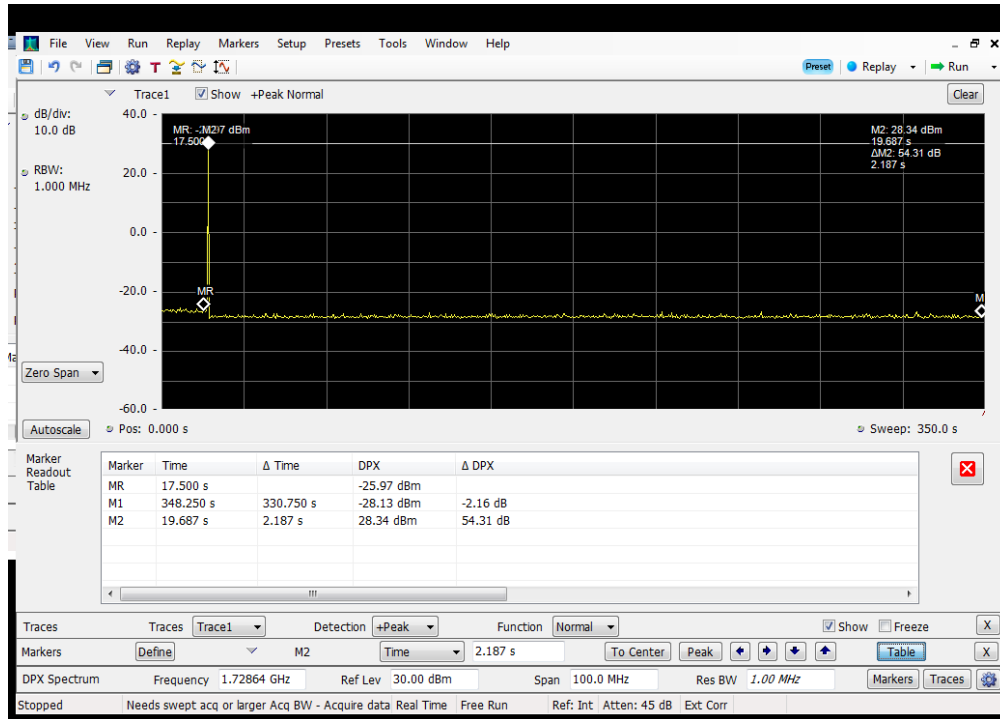

Detection Time Uplink 776 - 787 MHz Dedicated Donor Port 3

Detection Time_Uplink_824 - 849 MHz_ Dedicated Donor Port 2

Detection Time_Downlink_1930-1995 MHz_Dedicated Donor Port 1

Detection Time_Downlink_2110-2155 MHz_Dedicated Donor Port 1

Detection Time_Downlink_728 - 746 MHz_ Dedicated Donor Port 3

Detection Time_Downlink_746-757 MHz_ Dedicated Donor Port 3

Detection Time_Downlink_869 - 894 MHz_ Dedicated Donor Port 2

Restart Time_Uplink_1710 - 1755 MHz_Dedicated Donor Port 1

Restart Time_Uplink_1850 - 1915 MHz_Dedicated Donor Port 1

Restart Time_Uplink_698 - 716 MHz_ Dedicated Donor Port 3

Restart Time_Uplink_776 - 787 MHz_ Dedicated Donor Port 3

Restart Time_Uplink_824 - 849 MHz_ Dedicated Donor Port 2