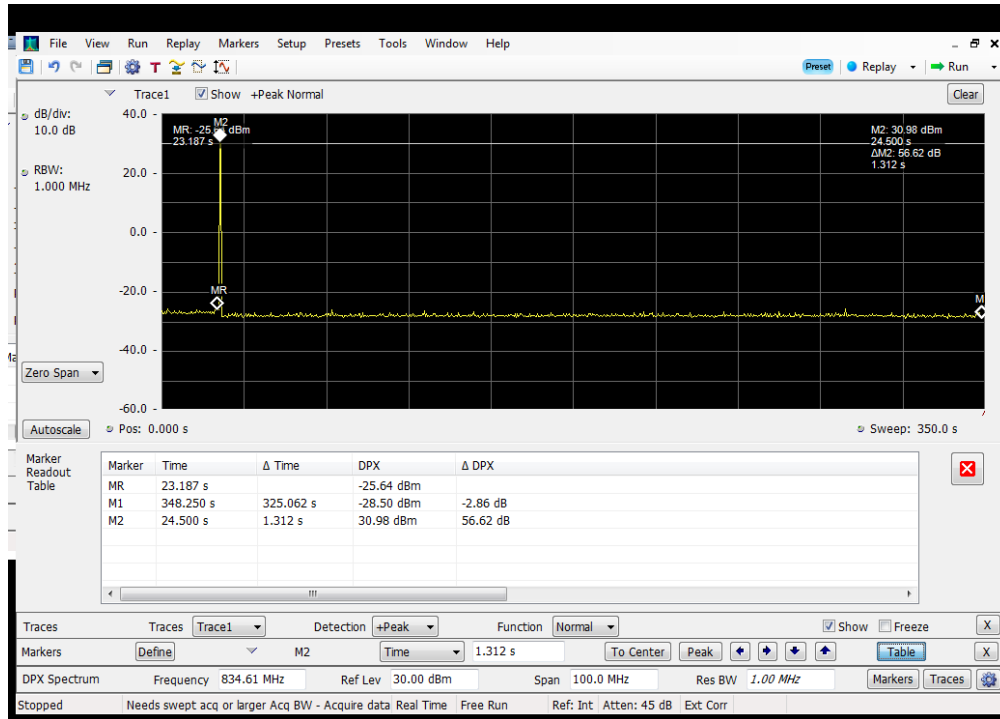

Detection Time_Downlink_728 - 746 MHz_ Dedicated Donor Port 3

Detection Time_Downlink_746-757 MHz_ Dedicated Donor Port 3

Detection Time_Downlink_869 - 894 MHz_ Dedicated Donor Port 2

Restart Time_Uplink_1710 - 1755 MHz_Dedicated Donor Port 1

Restart Time_Uplink_1850 - 1915 MHz_Dedicated Donor Port 1

Restart Time_Uplink_698 - 716 MHz_ Dedicated Donor Port 3

Restart Time_Uplink_776 - 787 MHz_ Dedicated Donor Port 3

Restart Time_Uplink_824 - 849 MHz_ Dedicated Donor Port 2

Restart Time_Downlink_1930-1995 MHz_ Dedicated Donor Port 1

Restart Time_Downlink_2110-2155 MHz_ Dedicated Donor Port 1

Restart Time_Downlink_728 - 746 MHz_ Dedicated Donor Port 3

Restart Time_Downlink_746-757 MHz_ Dedicated Donor Port 3