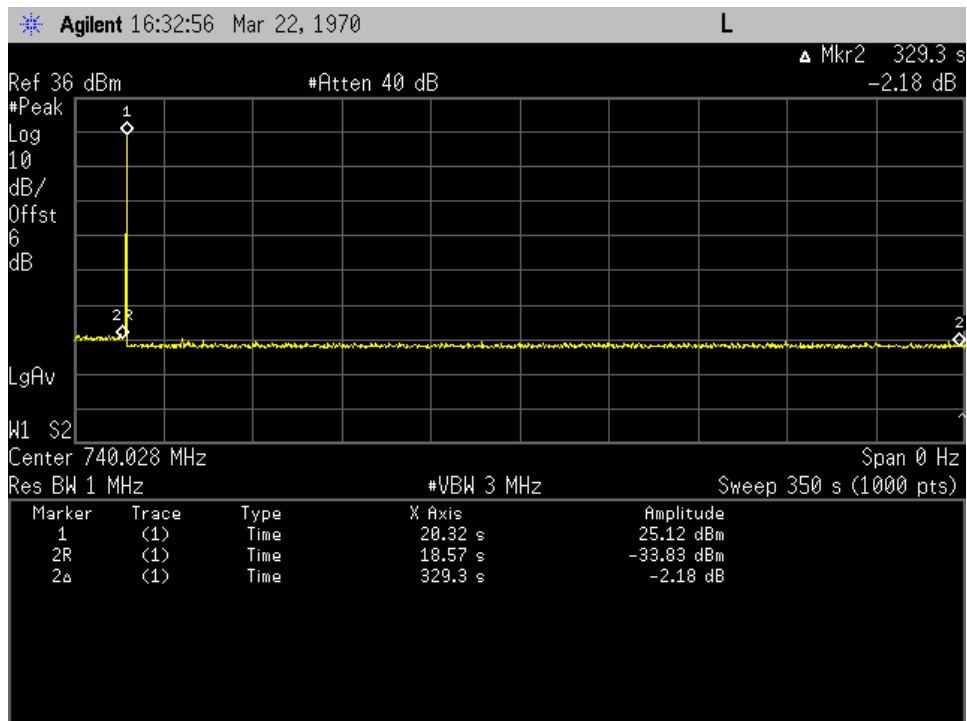

DetectionTime_Downlink_746-757 MHz_ Common Donor Port 1

DetectionTime_Downlink_869 - 894_ Common Donor Port 1

Restart Time_Downlink_728-746 MHz_ Common Donor Port 1

Restart Time_Downlink_746-757 MHz_Common Donor Port 1

Restart Time_Downlink_869 - 894 MHz_Common Donor Port 1