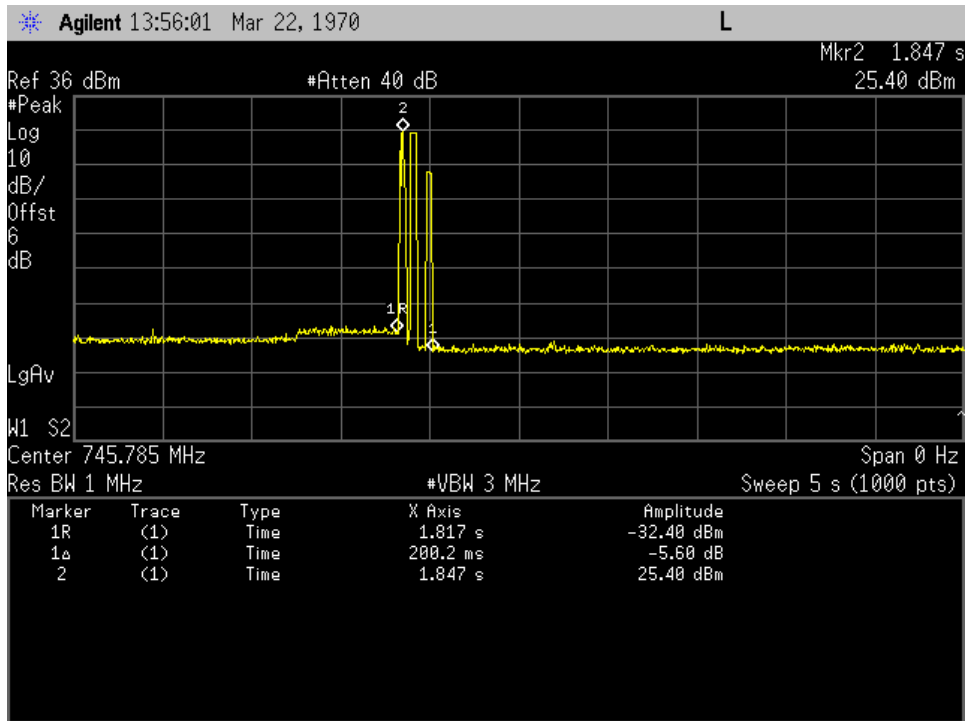

Detection Time Uplink 776 - 787 MHz Dedicated Donor Port 3

Detection Time_Uplink_824 - 849 MHz_ Dedicated Donor Port 2

Detection Time_Downlink_1930-1995 MHz_Dedicated Donor Port 1

Detection Time_Downlink_2110-2155 MHz_Dedicated Donor Port 1

Detection Time_Downlink_728 - 746 MHz_ Dedicated Donor Port 3

Detection Time_Downlink_746-757 MHz_ Dedicated Donor Port 3

Detection Time_Downlink_869 - 894 MHz_ Dedicated Donor Port 2

Restart Time_Uplink_1710 - 1755 MHz_Dedicated Donor Port 1