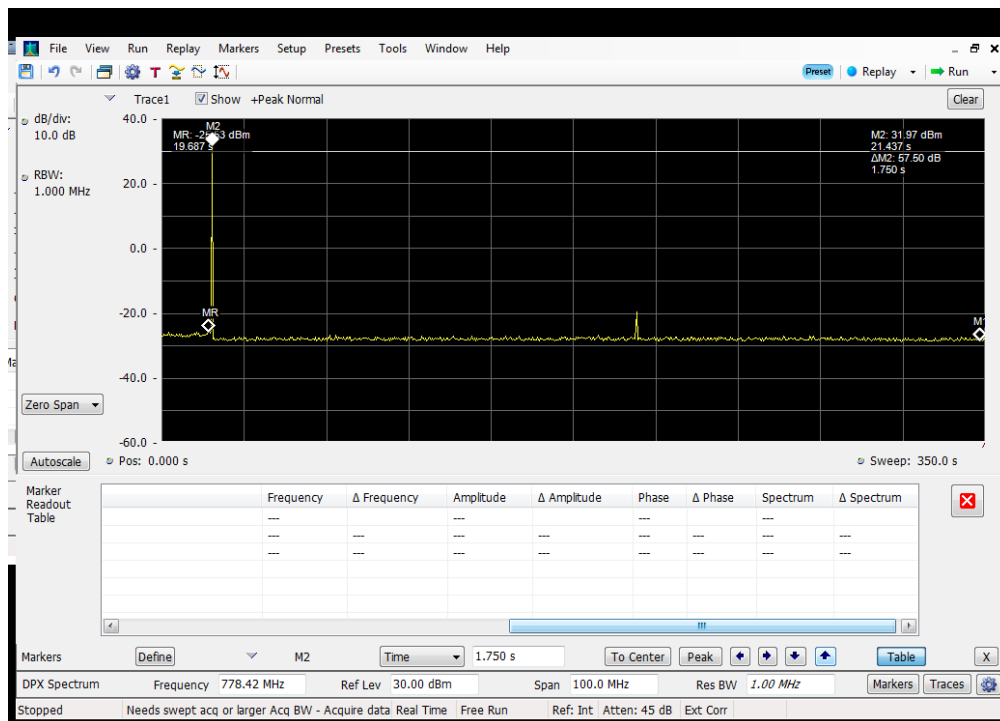

Restart Time_Uplink_1850 - 1915 MHz_Dedicated Donor Port 1

Restart Time_Uplink_698 - 716 MHz_ Dedicated Donor Port 3

Restart Time_Uplink_776 - 787 MHz_ Dedicated Donor Port 3

Restart Time_Uplink_824 - 849 MHz_ Dedicated Donor Port 2

Restart Time_Downlink_1930-1995 MHz_ Dedicated Donor Port 1

Restart Time_Downlink_2110-2155 MHz_ Dedicated Donor Port 1

Restart Time_Downlink_728 - 746 MHz_ Dedicated Donor Port 3

Restart Time_Downlink_746-757 MHz_ Dedicated Donor Port 3