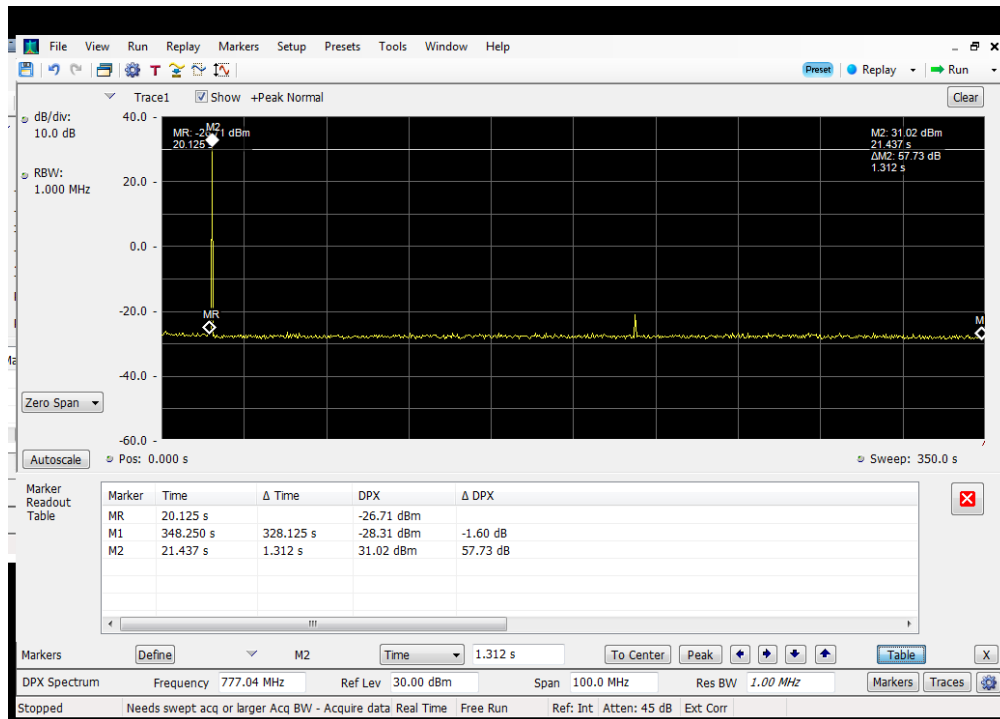

Restart Time_Uplink_776 - 787 MHz_ Common Donor Port 1