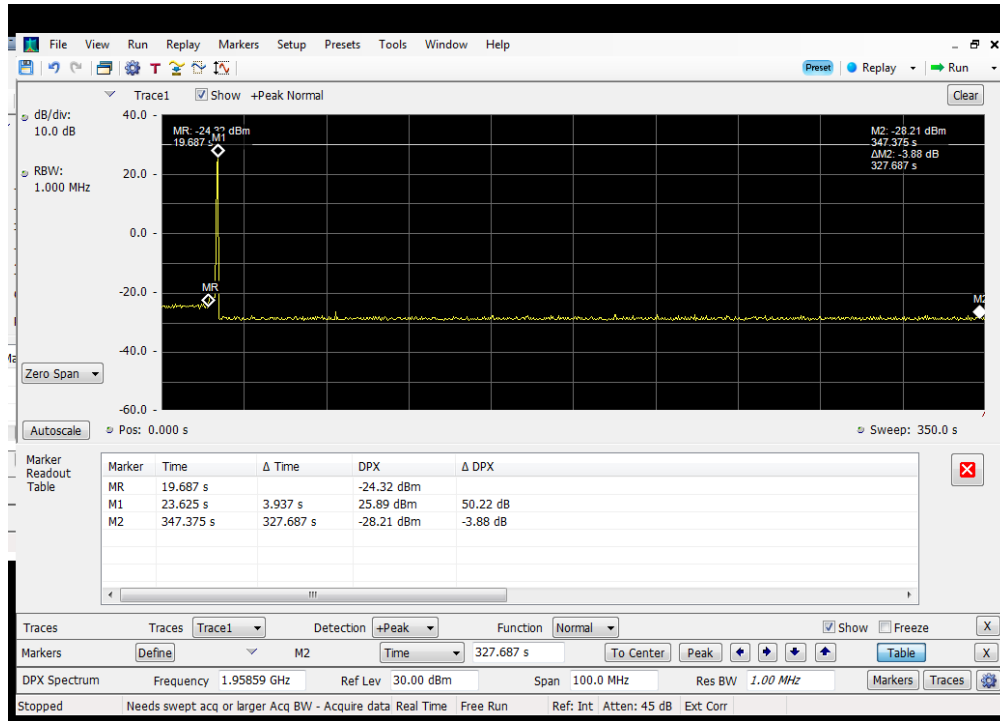

Detection Time_Downlink_728 - 746 MHz_ Dedicated Donor Port 3

Detection Time_Downlink_746-757 MHz_ Dedicated Donor Port 3

Detection Time_Downlink_869 - 894 MHz_ Dedicated Donor Port 2

Restart Time_Uplink_1710 - 1755 MHz_Dedicated Donor Port 1

Restart Time_Uplink_1850 - 1915 MHz_Dedicated Donor Port 1

Restart Time_Uplink_698 - 716 MHz_ Dedicated Donor Port 3

Restart Time_Uplink_776 - 787 MHz_ Dedicated Donor Port 3

Restart Time_Uplink_824 - 849 MHz_ Dedicated Donor Port 2

Restart Time_Downlink_1930-1995 MHz_ Dedicated Donor Port 1

Restart Time_Downlink_2110-2155 MHz_ Dedicated Donor Port 1

Restart Time_Downlink_728 - 746 MHz_ Dedicated Donor Port 3

Restart Time_Downlink_746-757 MHz_ Dedicated Donor Port 3