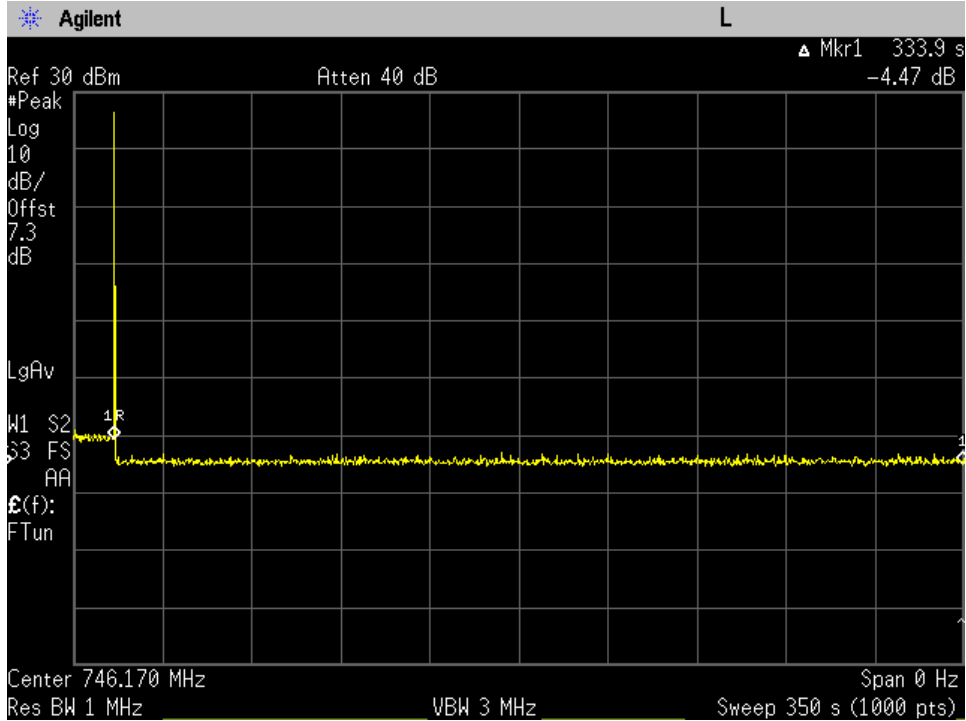

Restart Time_Downlink_1930-1995 MHz_ Dedicated Donor Port 1

Restart Time_Downlink_2110-2155 MHz_ Dedicated Donor Port 1

Restart Time_Downlink_728 - 746 MHz_ Dedicated Donor Port 3

Restart Time_Downlink_746-757 MHz_ Dedicated Donor Port 3