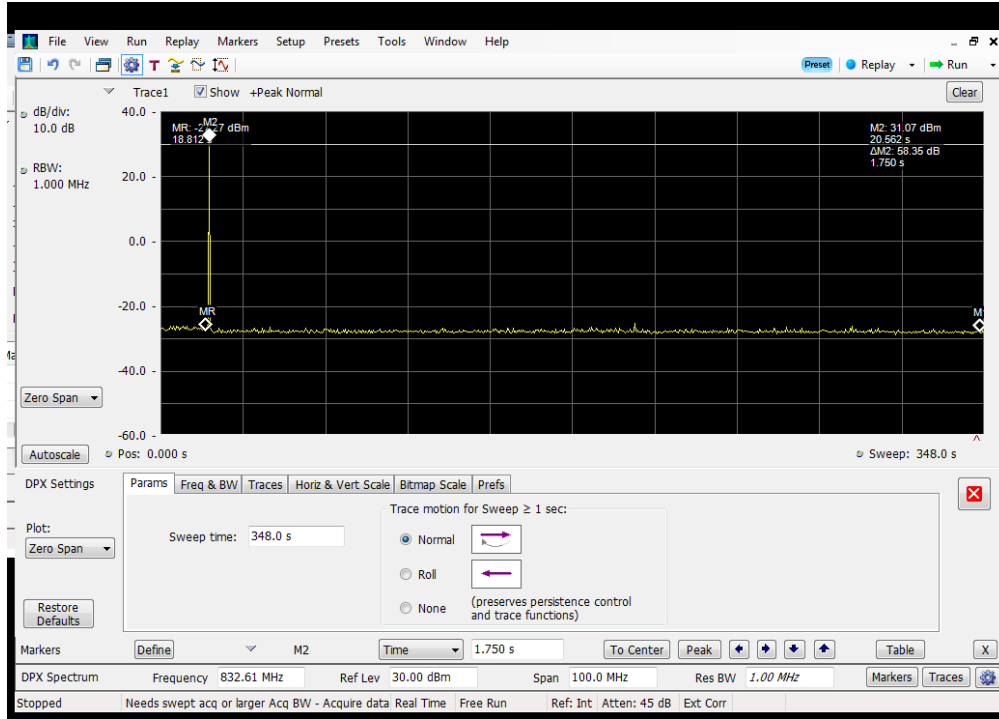

Restart Time_Uplink_824 - 849 MHz_Common Donor Port 1