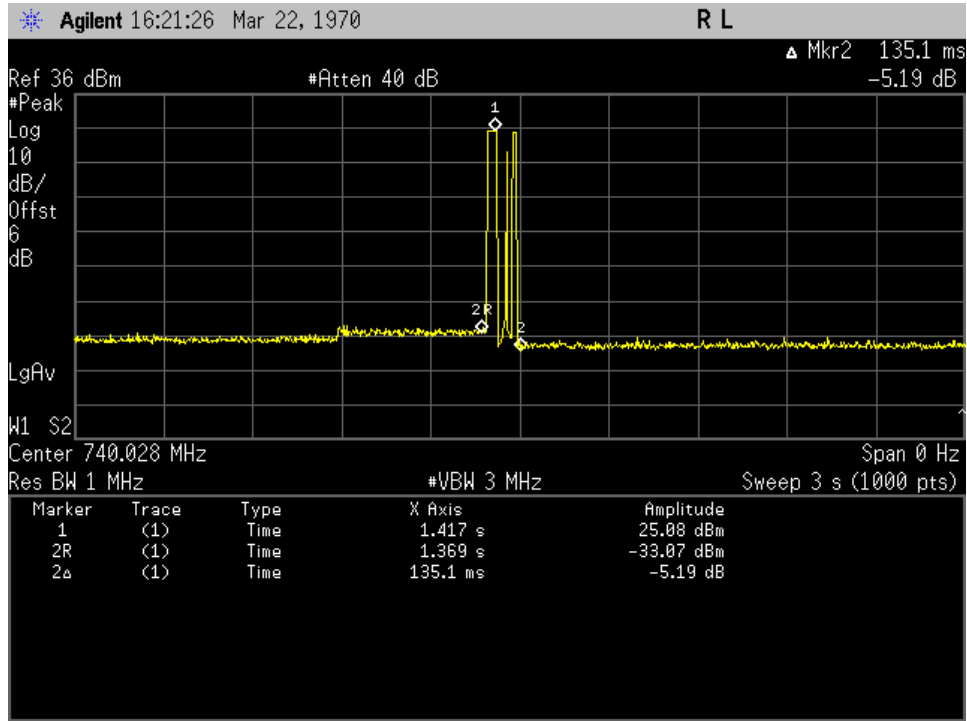

Restart Time_Uplink_776 - 787 MHz_ Common Donor Port 1

Restart Time_Uplink_824 - 849 MHz_Common Donor Port 1

Restart Time_Uplink_698 - 716 MHz_Common Donor Port 1

DetectionTime_Downlink_728-746 MHz_ Common Donor Port 1