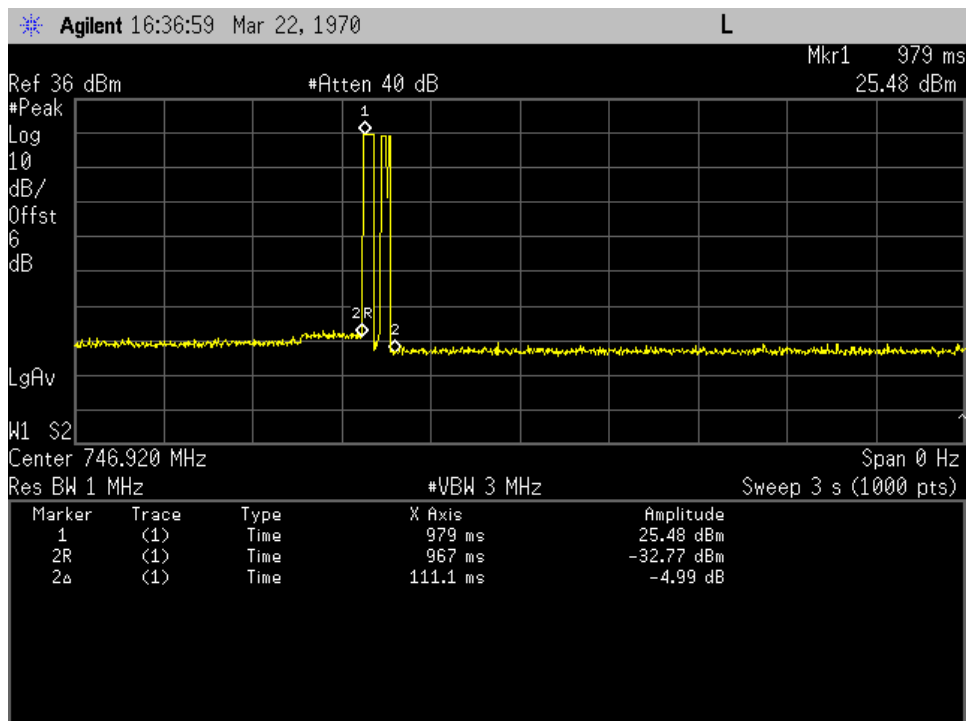

DetectionTime_Downlink_746-757 MHz_ Common Donor Port 1