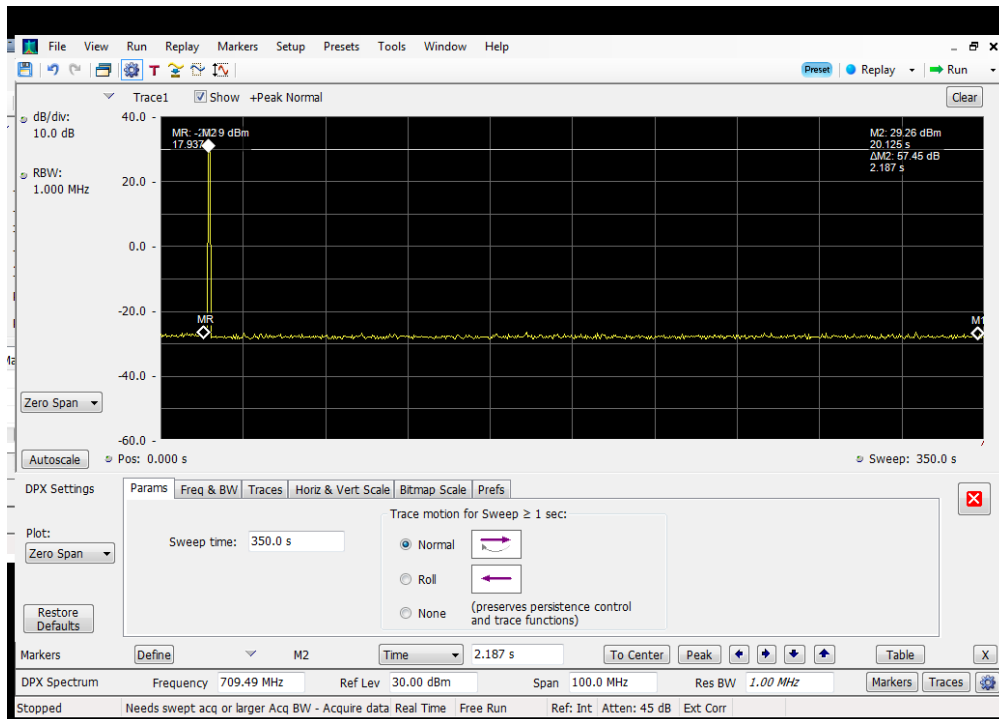

Restart Time_Uplink_776 - 787 MHz_ Common Donor Port 1

Restart Time_Uplink_824 - 849 MHz_Common Donor Port 1

Restart Time_Uplink_698 - 716 MHz_Common Donor Port 1

DetectionTime_Downlink_728-746 MHz_ Common Donor Port 1