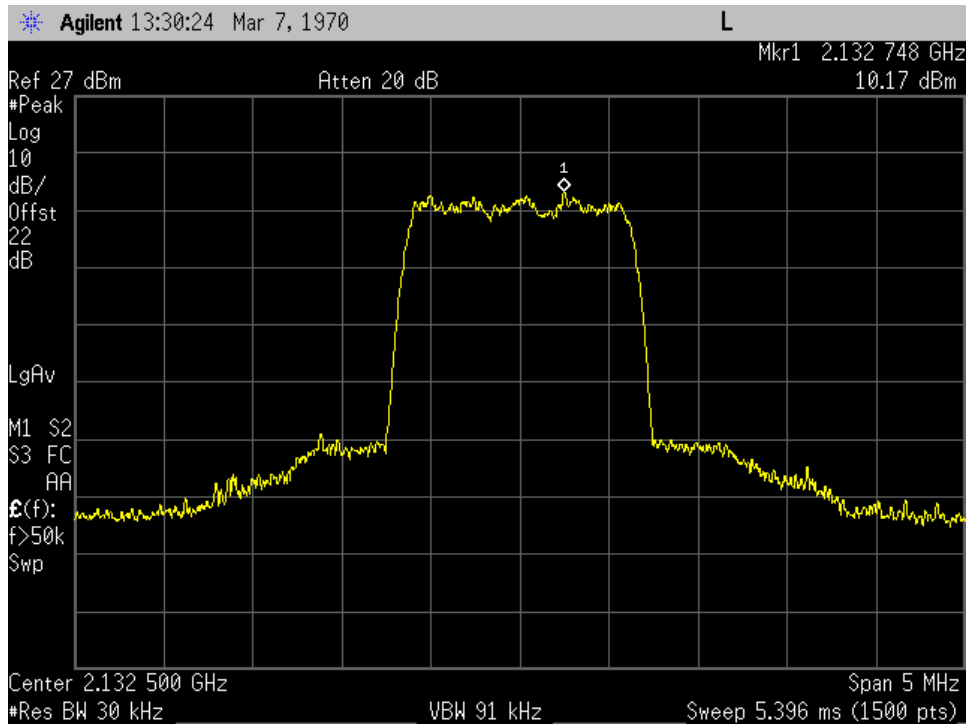

OCC BW_CDMA_DL Input_751.5 MHz

OCC BW_CDMA_DL Input_881.5 MHz

OCC BW_CDMA_DL Output_1962.5 MHz

OCC BW_CDMA_DL Output_2132.5 MHz

OCC BW_CDMA_DL Output_737 MHz

OCC BW_CDMA_DL Output_751.5 MHz

OCC BW_CDMA_DL Output_881.5 MHz

OCC BW_GSM_DL Input_1962.5 MHz

OCC BW_GSM_DL Input_2132.5 MHz

OCC BW_GSM_DL Input_737 MHz

OCC BW_GSM_DL Input_751.5 MHz

OCC BW_GSM_DL Input_881.5 MHz

OCC BW_GSM_DL Output_1962.5 MHz

OCC BW_GSM_DL Output_2132.5 MHz