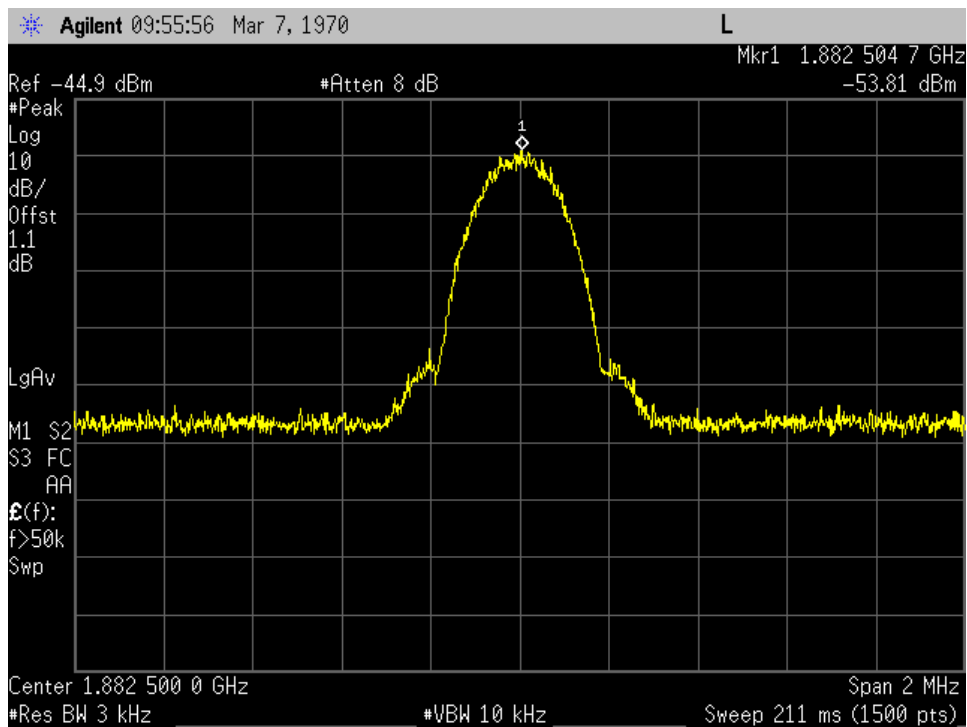

Annex H

Occupied Bandwidth

Dedicated Ports

OCC BW_CDMA_UL Input_1732.5 MHz

OCC BW_CDMA_UL Input_1882.5 MHz

OCC BW_CDMA_UL Input_707 MHz

OCC BW_CDMA_UL Input_781.5 MHz

OCC BW_CDMA_UL Input_836.5 MHz

OCC BW_CDMA_UL Output_1732.5 MHz

OCC BW_CDMA_UL Output_1882.5 MHz

OCC BW_CDMA_UL Output_707 MHz

OCC BW_CDMA_UL Output_781.5 MHz

OCC BW_CDMA_UL Output_836.5 MHz

OCC BW_GSM_UL Input_1732.5 MHz

OCC BW_GSM_UL Input_1882.5 MHz

OCC BW_GSM_UL Input_707 MHz

OCC BW_GSM_UL Input_781.5 MHz

OCC BW_GSM_UL Input_836.5 MHz

OCC BW_GSM_UL Output_1732.5 MHz

OCC BW_GSM_UL Output_1882.5 MHz

OCC BW_GSM_UL Output_707 MHz

OCC BW_GSM_UL Output_781.5 MHz