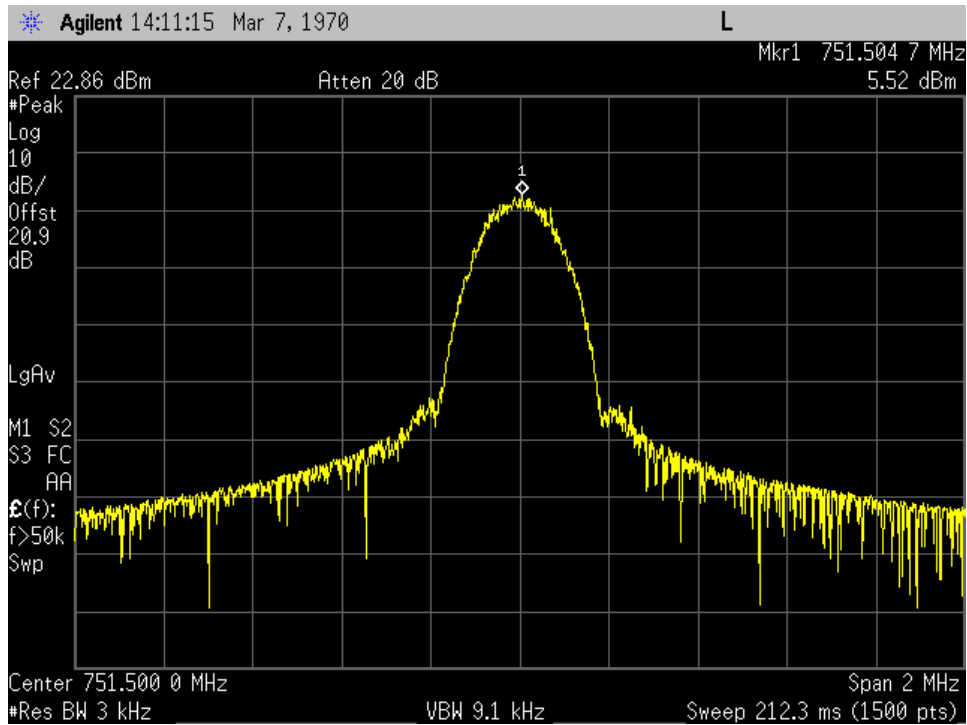

OCC BW_GSM_DL Input_1962.5 MHz

OCC BW_GSM_DL Input_2132.5 MHz

OCC BW_GSM_DL Input_737 MHz

OCC BW_GSM_DL Input_751.5 MHz

OCC BW_GSM_DL Input_881.5 MHz

OCC BW_GSM_DL Output_1962.5 MHz

OCC BW_GSM_DL Output_2132.5 MHz

OCC BW_GSM_DL Output_737 MHz

OCC BW_GSM_DL Output_751.5 MHz

OCC BW_GSM_DL Output_881.5 MHz

OCC BW_WCDMA_DL Input_1962.5 MHz

OCC BW_WCDMA_DL Input_2132.5 MHz

OCC BW_WCDMA_DL Input_737 MHz

OCC BW_WCDMA_DL Input_751.5 MHz