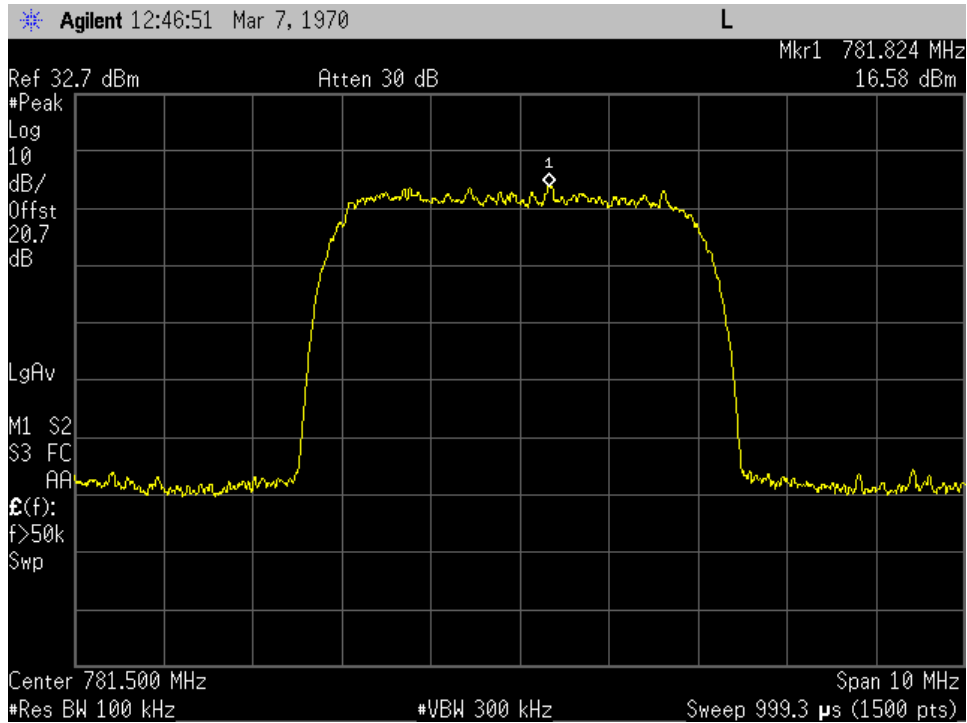

OCC BW_WCDMA_UL Output_1882.5 MHz

OCC BW_WCDMA_UL Output_707 MHz

OCC BW_WCDMA_UL Output_781.5 MHz

OCC BW_WCDMA_UL Output_836.5 MHz

OCC BW_CDMA_DL Input_1962.5 MHz

OCC BW_CDMA_DL Input_2132.5 MHz

OCC BW_CDMA_DL Input_737 MHz