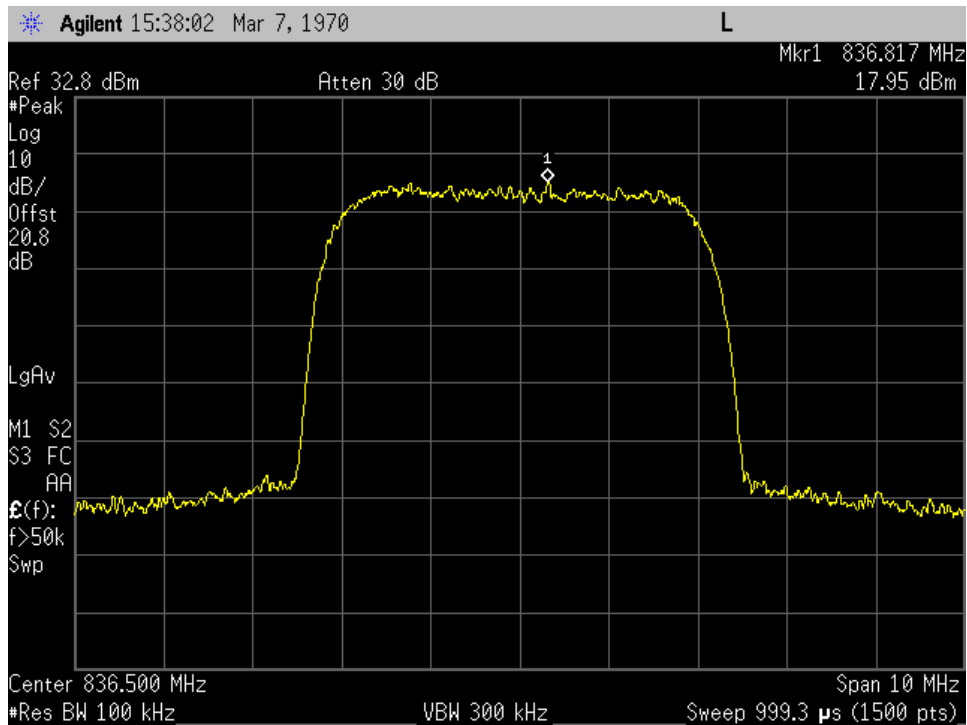

OCC BW_WCDMA_UL Input_836.5 MHz

OCC BW_WCDMA_UL Output_707 MHz

OCC BW_WCDMA_UL Output_781.5 MHz

OCC BW_WCDMA_UL Output_836.5 MHz

OCC BW_CDMA_UL Input_707 MHz

OCC BW_CDMA_UL Input_781.5 MHz

OCC BW_CDMA_UL Input_836.5 MHz