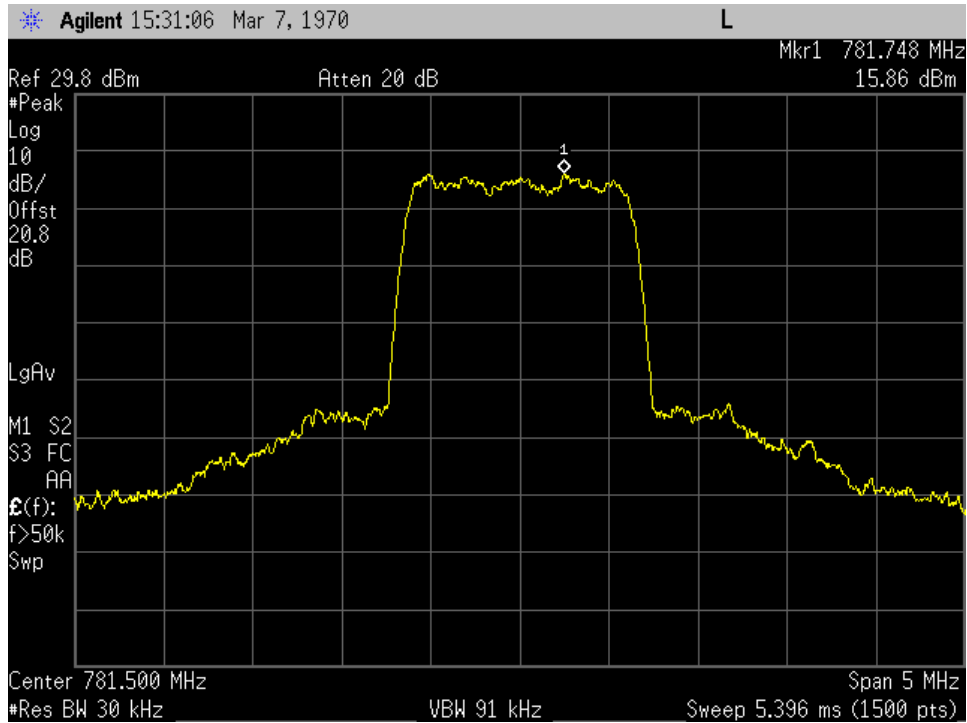

OCC BW_CDMA_UL Input_707 MHz

OCC BW_CDMA_UL Input_781.5 MHz

OCC BW_CDMA_UL Input_836.5 MHz

OCC BW_CDMA_UL Output_707 MHz

OCC BW_CDMA_UL Output_781.5 MHz

OCC BW_CDMA_UL Output_836.5 MHz

OCC BW_GSM_UL Input_707 MHz

OCC BW_GSM_UL Input_781.5 MHz

OCC BW_GSM_UL Input_836.5 MHz

OCC BW_GSM_UL Output_707 MHz

OCC BW_GSM_UL Output_781.5 MHz

OCC BW_GSM_UL Output_836.5 MHz

OCC BW_WCDMA_UL Input_707 MHz

OCC BW_WCDMA_UL Input_781.5 MHz