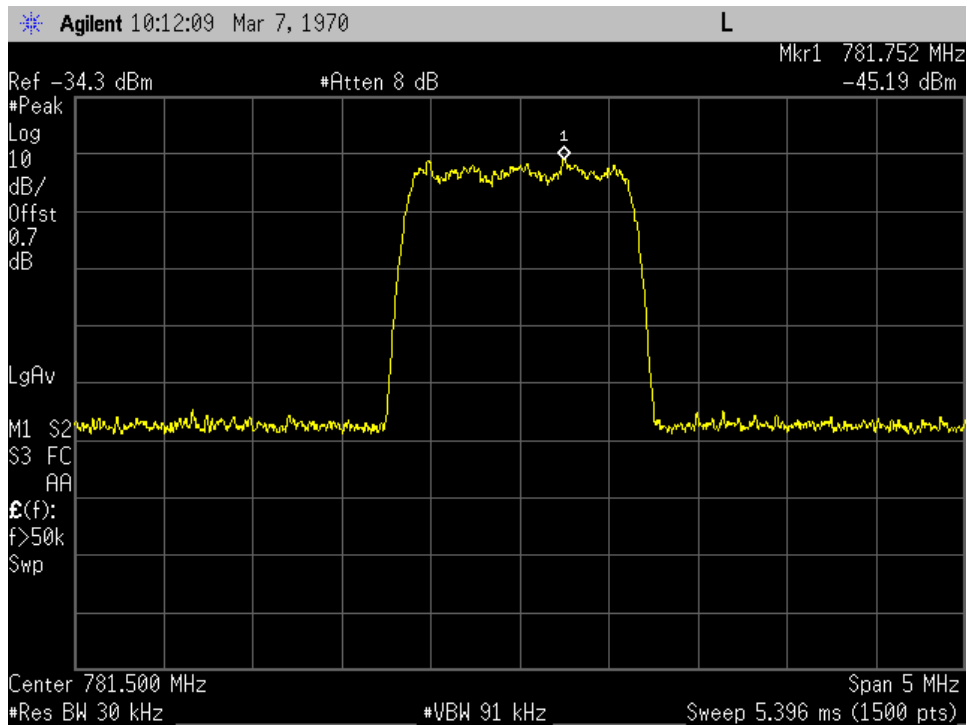

Annex H

Occupied Bandwidth

Dedicated Ports

OCC BW_CDMA_UL Input_1732.5 MHz

OCC BW_CDMA_UL Input_1882.5 MHz

OCC BW_CDMA_UL Input_707 MHz

OCC BW_CDMA_UL Input_781.5 MHz

OCC BW_CDMA_UL Input_836.5 MHz