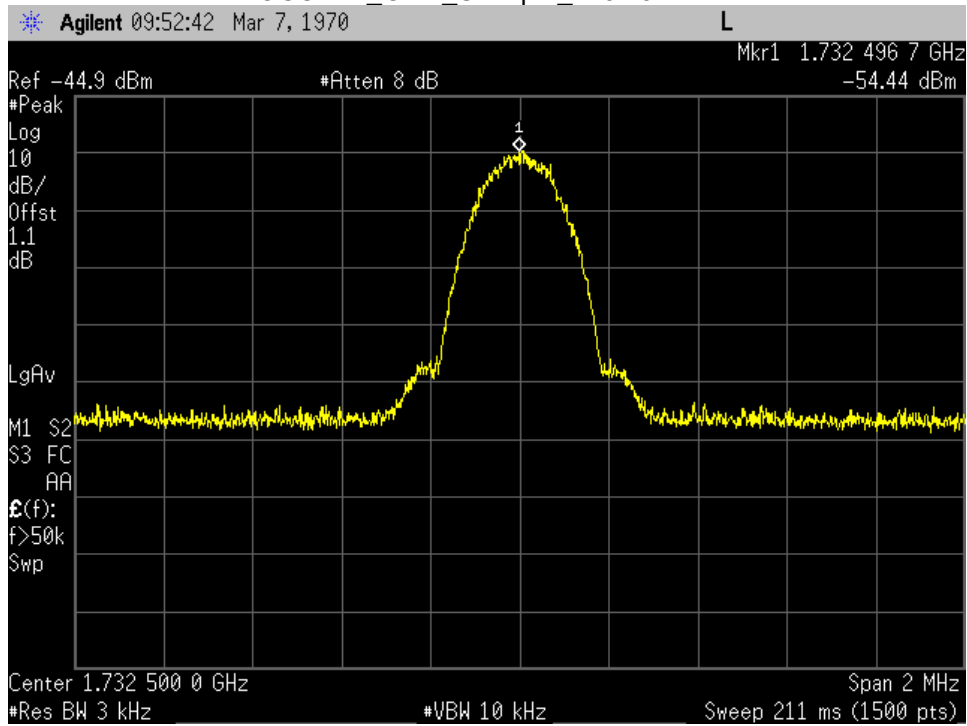

Annex H

Occupied Bandwidth

Dedicated Ports

OCC BW_CDMA_UL Input_1732.5 MHz

OCC BW_CDMA_UL Input_1882.5 MHz

OCC BW_CDMA_UL Input_707 MHz

OCC BW_CDMA_UL Input_781.5 MHz

OCC BW_CDMA_UL Input_836.5 MHz

OCC BW_CDMA_UL Output_1732.5 MHz

OCC BW_CDMA_UL Output_1882.5 MHz

OCC BW_CDMA_UL Output_707 MHz

OCC BW_CDMA_UL Output_781.5 MHz

OCC BW_CDMA_UL Output_836.5 MHz

OCC BW_GSM_UL Input_1732.5 MHz

OCC BW_GSM_UL Input_1882.5 MHz

OCC BW_GSM_UL Input_707 MHz

OCC BW_GSM_UL Input_781.5 MHz

OCC BW_GSM_UL Input_836.5 MHz

OCC BW_GSM_UL Output_1732.5 MHz

OCC BW_GSM_UL Output_1882.5 MHz

OCC BW_GSM_UL Output_707 MHz

OCC BW_GSM_UL Output_781.5 MHz