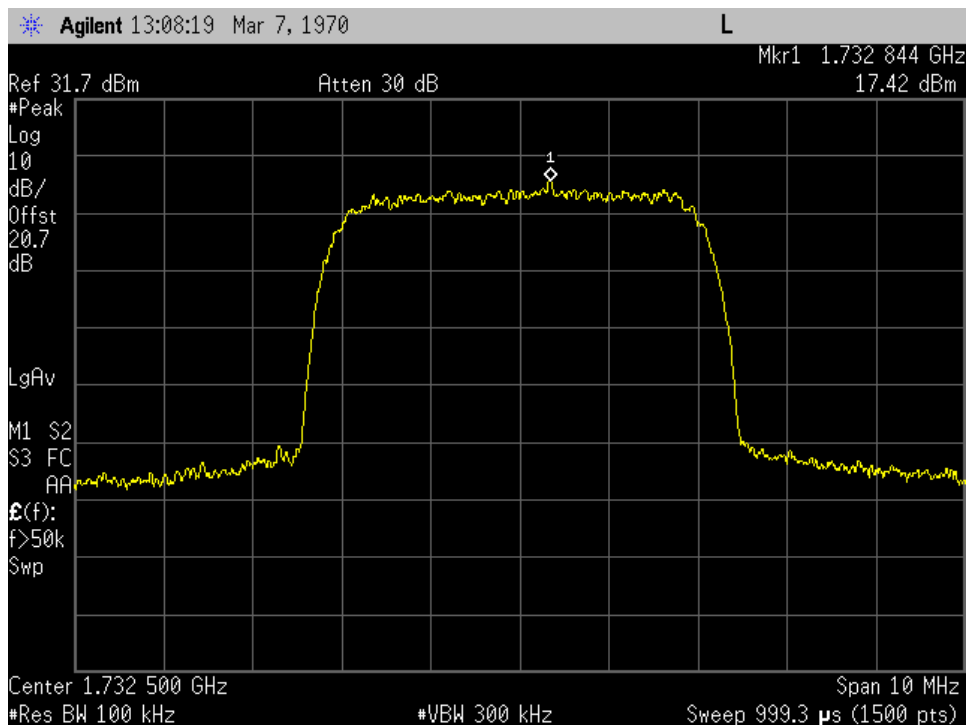

OCC BW_GSM_UL Output_836.5 MHz

OCC BW_WCDMA_UL Input_1732.5 MHz

OCC BW_WCDMA_UL Input_1882.5 MHz

OCC BW_WCDMA_UL Input_707 MHz

OCC BW_WCDMA_UL Input_781.5 MHz

OCC BW_WCDMA_UL Input_836.5 MHz

OCC BW_WCDMA_UL Output_1732.5 MHz

OCC BW_WCDMA_UL Output_1882.5 MHz

OCC BW_WCDMA_UL Output_707 MHz

OCC BW_WCDMA_UL Output_781.5 MHz

OCC BW_WCDMA_UL Output_836.5 MHz

OCC BW_CDMA_DL Input_1962.5 MHz

OCC BW_CDMA_DL Input_2132.5 MHz

OCC BW_CDMA_DL Input_737 MHz