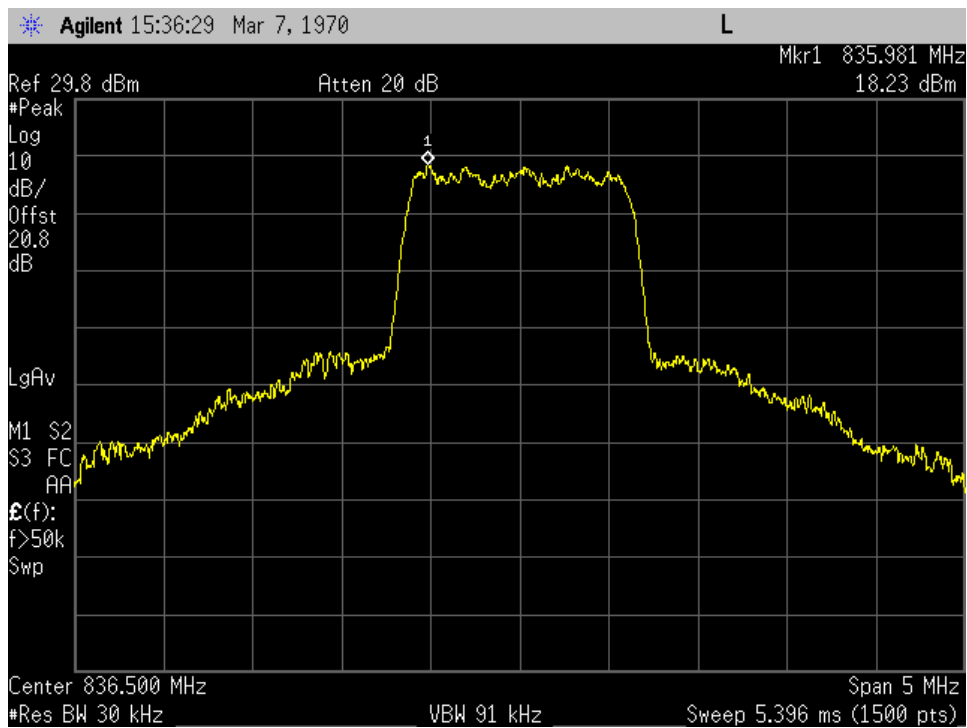

OCC BW_CDMA_UL Input_707 MHz

OCC BW_CDMA_UL Input_781.5 MHz

OCC BW_CDMA_UL Input_836.5 MHz

OCC BW_CDMA_UL Output_707 MHz

OCC BW_CDMA_UL Output_781.5 MHz

OCC BW_CDMA_UL Output_836.5 MHz

OCC BW_GSM_UL Input_707 MHz

OCC BW_GSM_UL Input_781.5 MHz

OCC BW_GSM_UL Input_836.5 MHz

OCC BW_GSM_UL Output_707 MHz

OCC BW_GSM_UL Output_781.5 MHz

OCC BW_GSM_UL Output_836.5 MHz

OCC BW_WCDMA_UL Input_707 MHz

OCC BW_WCDMA_UL Input_781.5 MHz