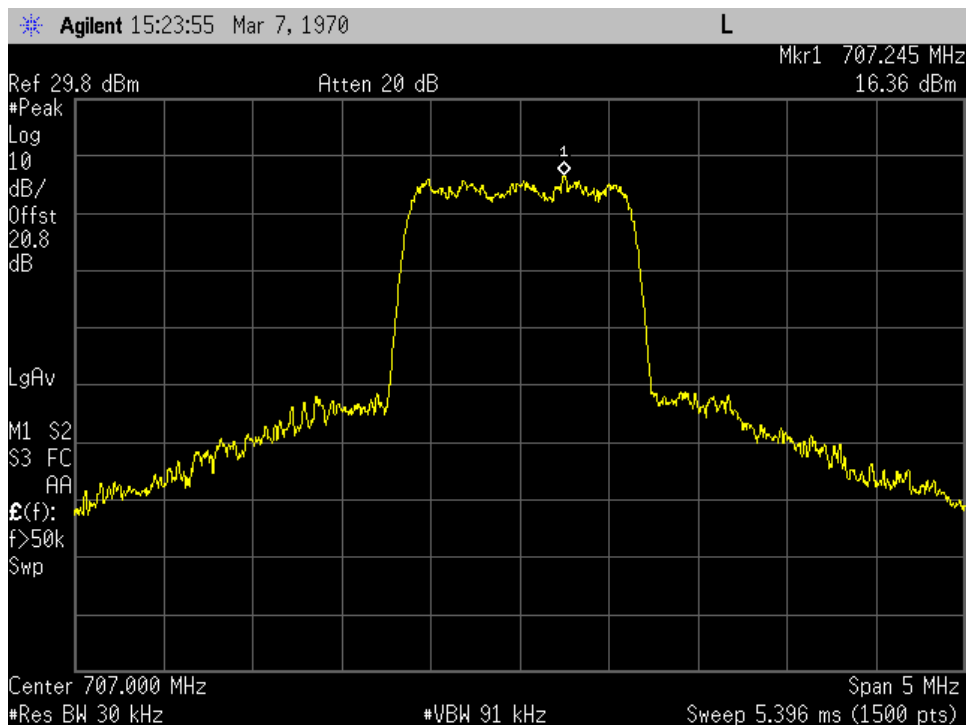

OCC BW_CDMA_UL Input_707 MHz

OCC BW_CDMA_UL Input_781.5 MHz

OCC BW_CDMA_UL Input_836.5 MHz

OCC BW_CDMA_UL Output_707 MHz

OCC BW_CDMA_UL Output_781.5 MHz

OCC BW_CDMA_UL Output_836.5 MHz

OCC BW_GSM_UL Input_707 MHz

OCC BW_GSM_UL Input_781.5 MHz

OCC BW_GSM_UL Input_836.5 MHz

OCC BW_GSM_UL Output_707 MHz

OCC BW_GSM_UL Output_781.5 MHz

OCC BW_GSM_UL Output_836.5 MHz

OCC BW_WCDMA_UL Input_707 MHz

OCC BW_WCDMA_UL Input_781.5 MHz