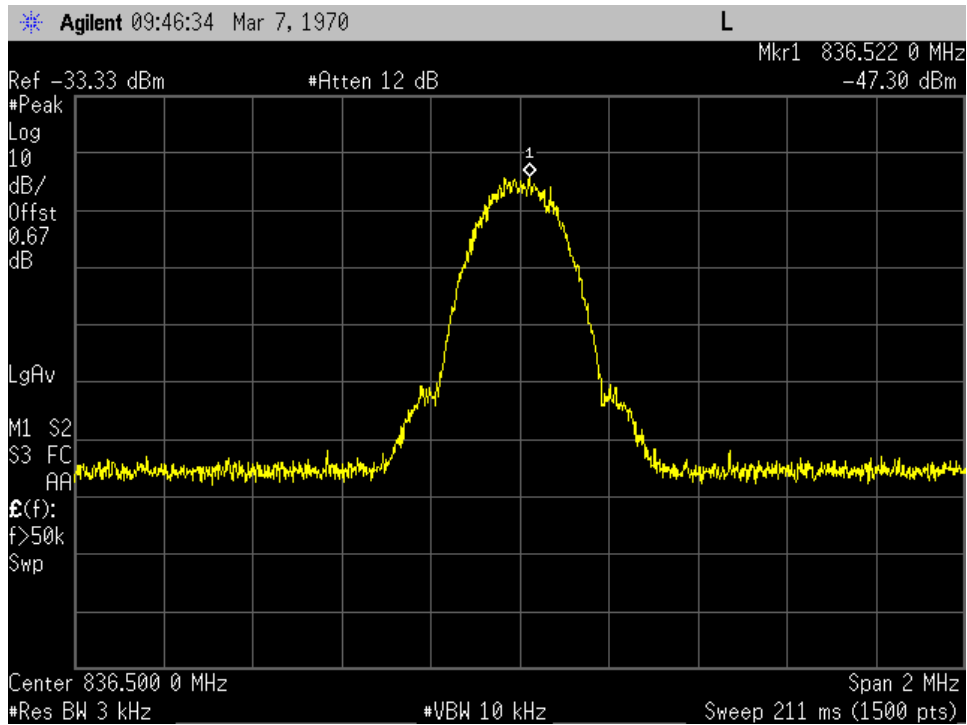

OCC BW_CDMA_UL Output_707 MHz

OCC BW_CDMA_UL Output_781.5 MHz

OCC BW_CDMA_UL Output_836.5 MHz

OCC BW_GSM_UL Input_707 MHz

OCC BW_GSM_UL Input_781.5 MHz

OCC BW_GSM_UL Input_836.5 MHz

OCC BW_GSM_UL Output_707 MHz