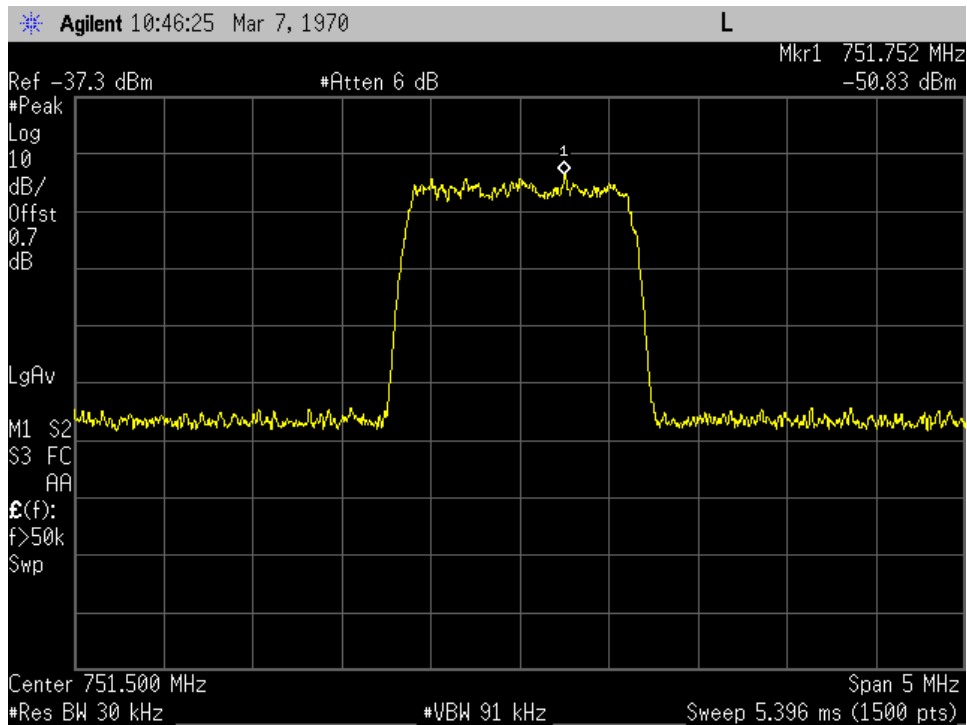

OCC BW_CDMA_DL Input_751.5 MHz