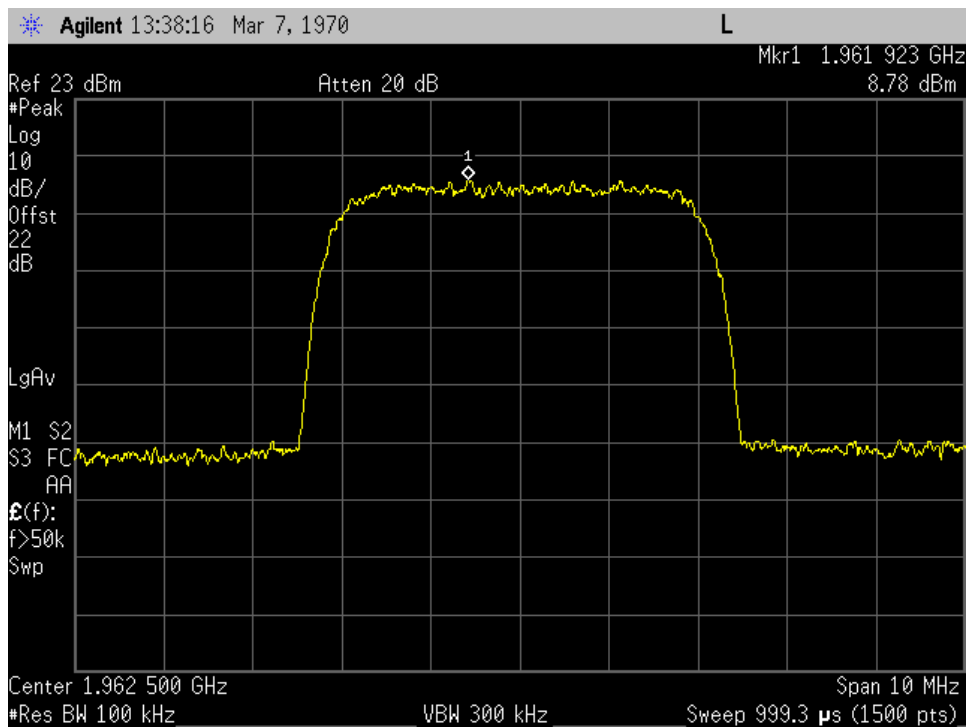

OCC BW_WCDMA_DL Output_1962.5 MHz