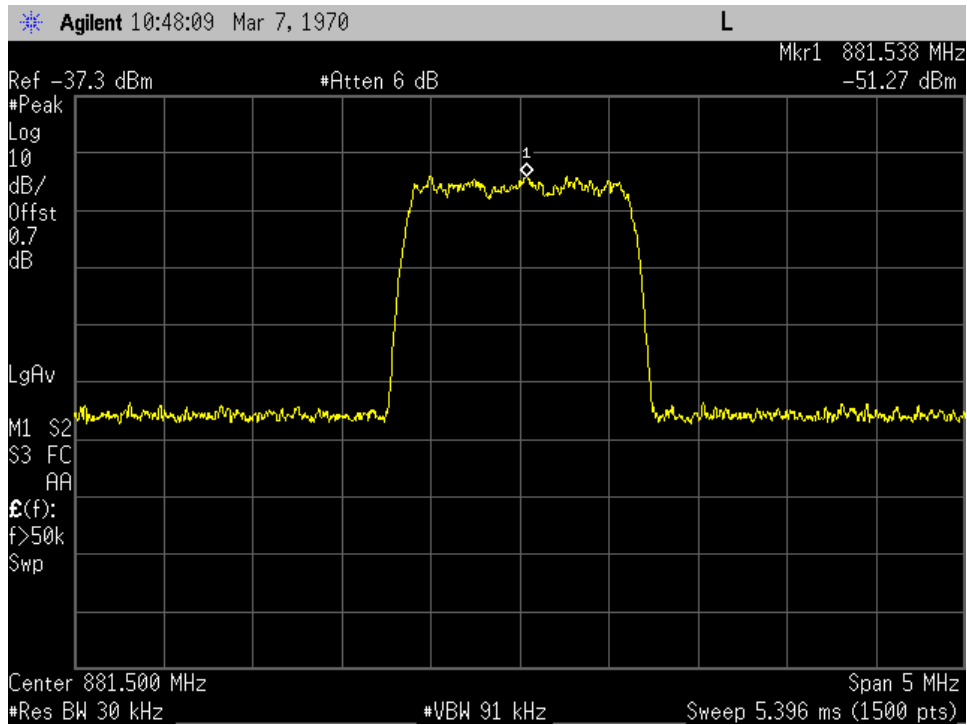

OCC BW_CDMA_DL Input_881.5 MHz