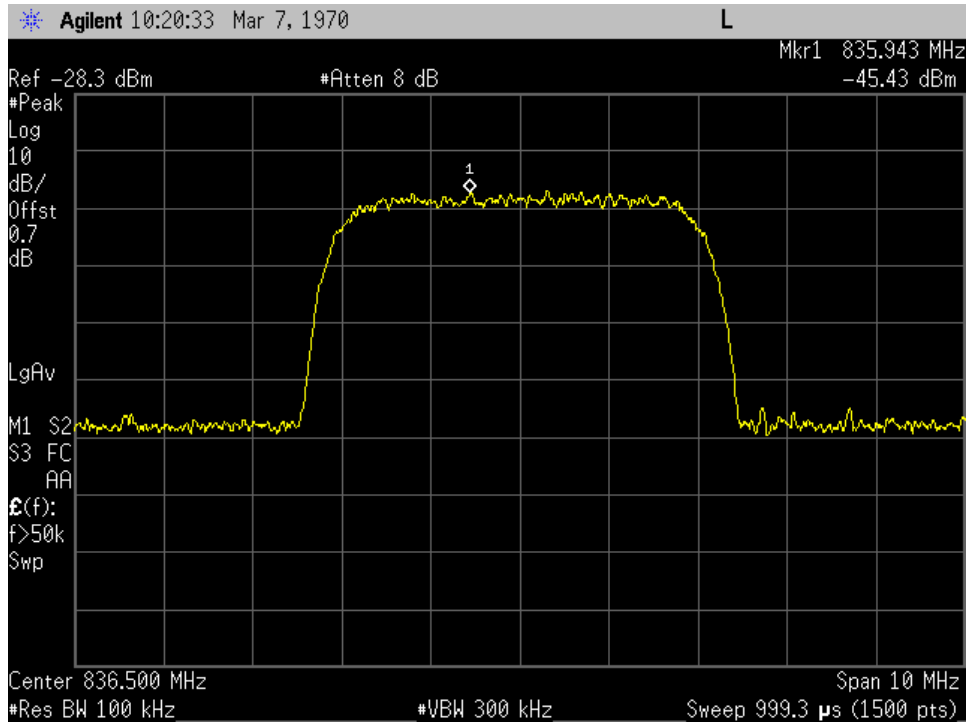

OCC BW_GSM_UL Output_781.5 MHz

OCC BW_GSM_UL Output_836.5 MHz

OCC BW_WCDMA_UL Input_707 MHz

OCC BW_WCDMA_UL Input_781.5 MHz

OCC BW_WCDMA_UL Input_836.5 MHz

OCC BW_WCDMA_UL Output_707 MHz

OCC BW_WCDMA_UL Output_781.5 MHz

OCC BW_WCDMA_UL Output_836.5 MHz