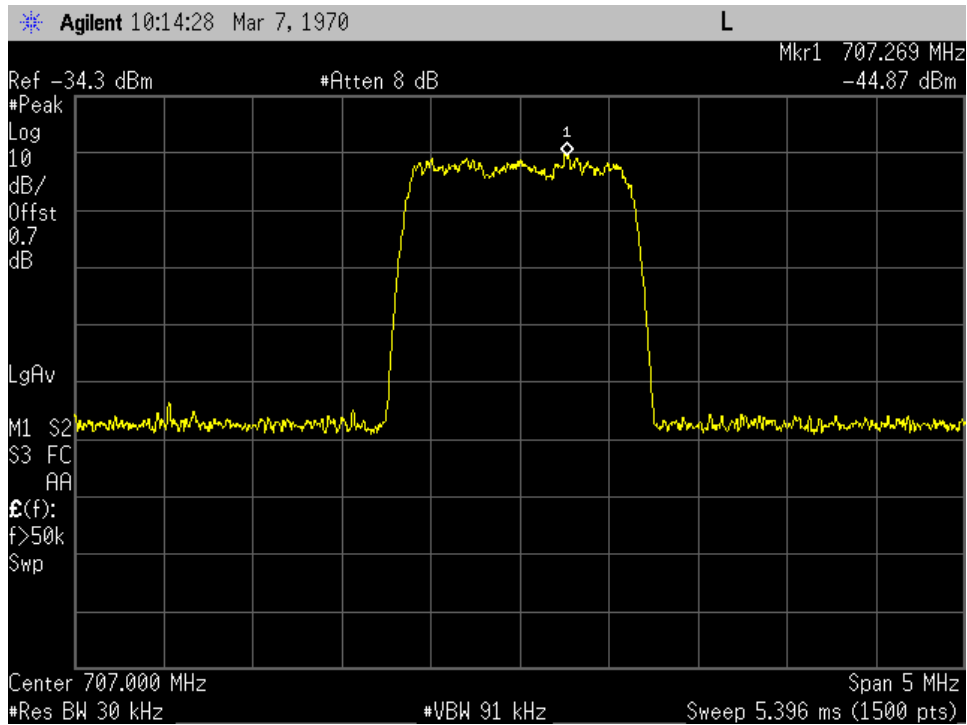

Annex H

Occupied Bandwidth

Dedicated Ports

OCC BW_CDMA_UL Input_1732.5 MHz

OCC BW_CDMA_UL Input_1882.5 MHz

OCC BW_CDMA_UL Input_707 MHz

OCC BW_CDMA_UL Input_781.5 MHz

OCC BW_CDMA_UL Input_836.5 MHz