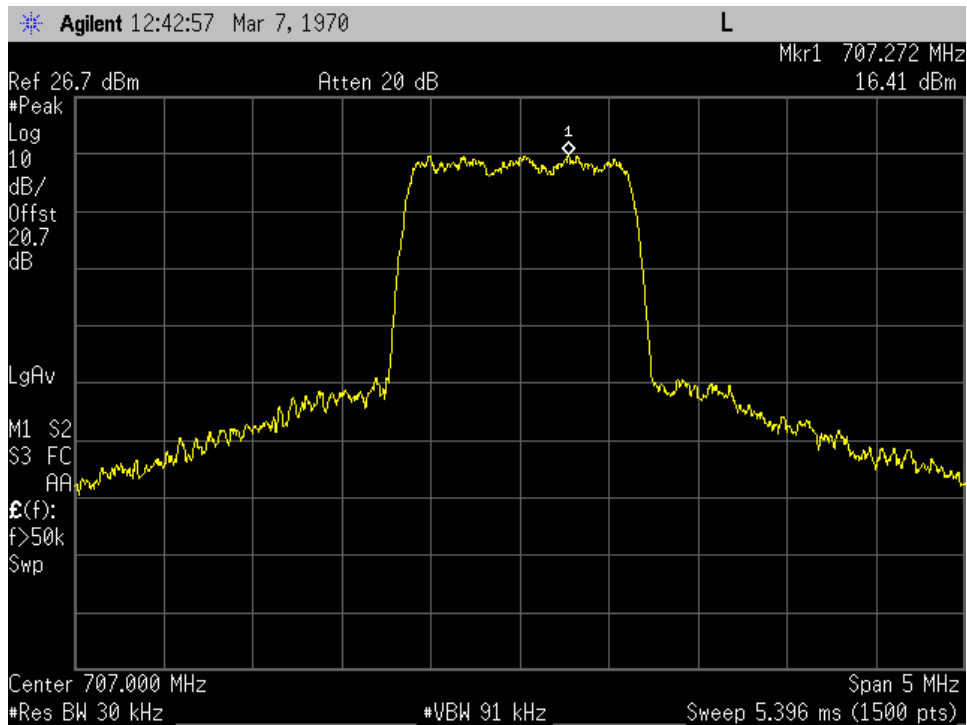

Annex H

Occupied Bandwidth

Dedicated Ports

OCC BW_CDMA_UL Input_1732.5 MHz

OCC BW_CDMA_UL Input_1882.5 MHz

OCC BW_CDMA_UL Input_707 MHz

OCC BW_CDMA_UL Input_781.5 MHz

OCC BW_CDMA_UL Input_836.5 MHz

OCC BW_CDMA_UL Output_1732.5 MHz

OCC BW_CDMA_UL Output_1882.5 MHz

OCC BW_CDMA_UL Output_707 MHz

OCC BW_CDMA_UL Output_781.5 MHz

OCC BW_CDMA_UL Output_836.5 MHz

OCC BW_GSM_UL Input_1732.5 MHz

OCC BW_GSM_UL Input_1882.5 MHz

OCC BW_GSM_UL Input_707 MHz

OCC BW_GSM_UL Input_781.5 MHz

OCC BW_GSM_UL Input_836.5 MHz

OCC BW_GSM_UL Output_1732.5 MHz

OCC BW_GSM_UL Output_1882.5 MHz

OCC BW_GSM_UL Output_707 MHz

OCC BW_GSM_UL Output_781.5 MHz