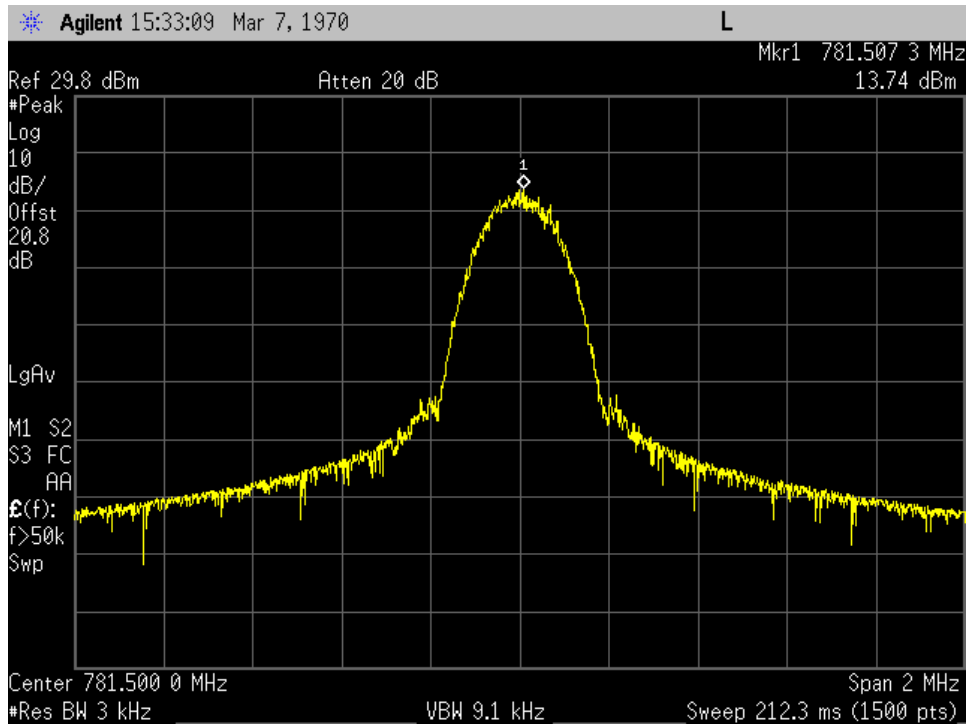

OCC BW_GSM_UL Output_781.5 MHz