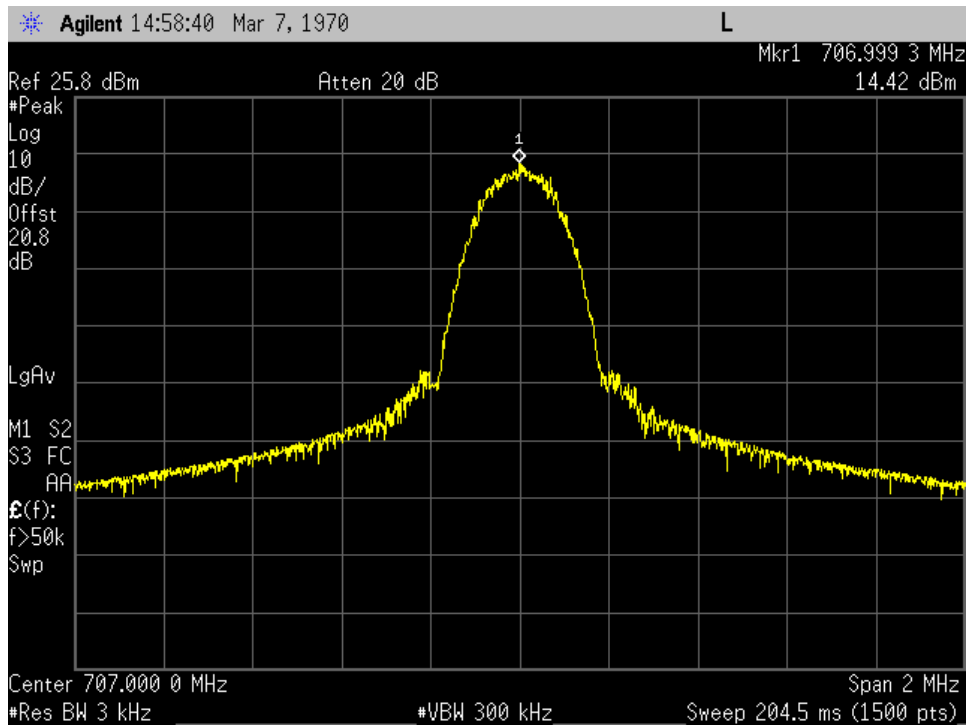

OCC BW_CDMA_UL Output_707 MHz

OCC BW_CDMA_UL Output_781.5 MHz

OCC BW_CDMA_UL Output_836.5 MHz

OCC BW_GSM_UL Input_707 MHz

OCC BW_GSM_UL Input_781.5 MHz

OCC BW_GSM_UL Input_836.5 MHz

OCC BW_GSM_UL Output_707 MHz

OCC BW_GSM_UL Output_781.5 MHz

OCC BW_GSM_UL Output_836.5 MHz

OCC BW_WCDMA_UL Input_707 MHz

OCC BW_WCDMA_UL Input_781.5 MHz

OCC BW_WCDMA_UL Input_836.5 MHz

OCC BW_WCDMA_UL Output_707 MHz

OCC BW_WCDMA_UL Output_781.5 MHz