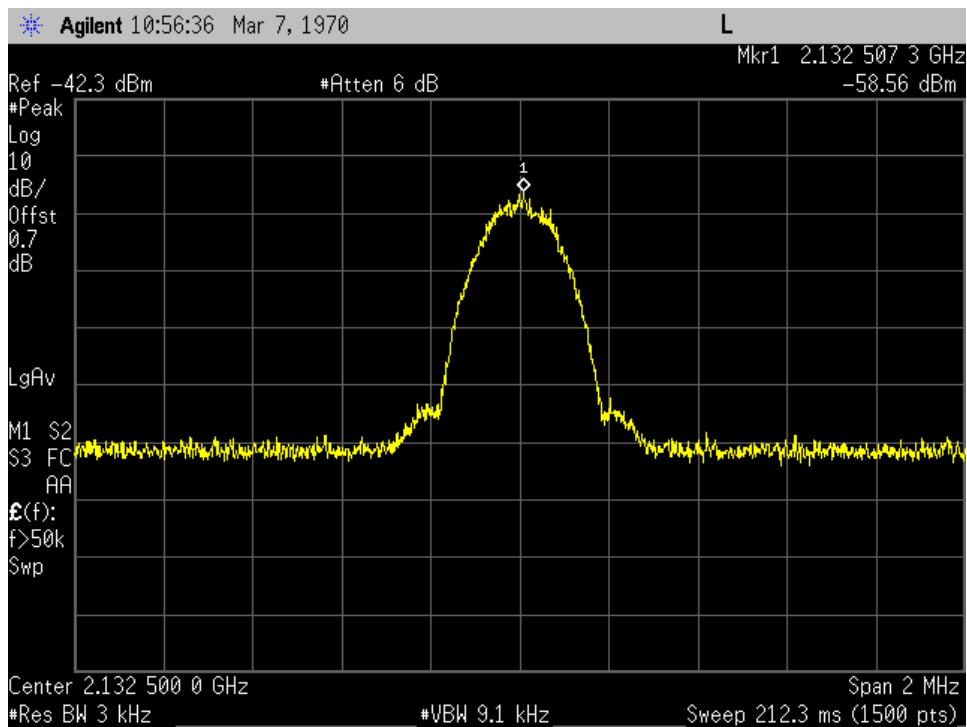

OCC BW_GSM_DL Input_2132.5 MHz