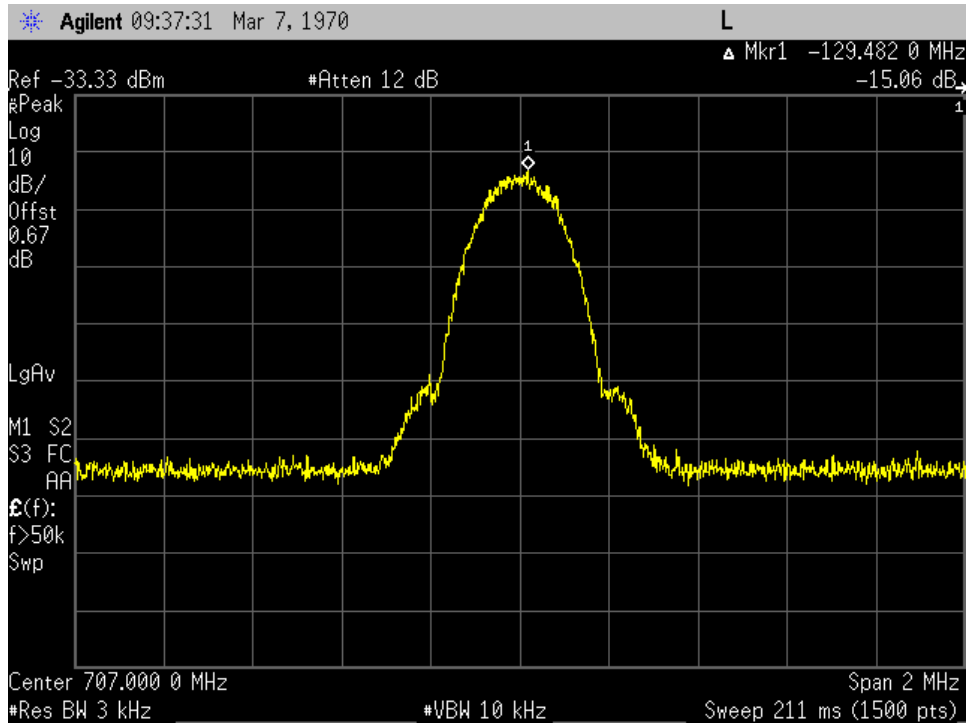

OCC BW_CDMA_UL Output_707 MHz

OCC BW_CDMA_UL Output_781.5 MHz

OCC BW_CDMA_UL Output_836.5 MHz

OCC BW_GSM_UL Input_707 MHz

OCC BW_GSM_UL Input_781.5 MHz

OCC BW_GSM_UL Input_836.5 MHz

OCC BW_GSM_UL Output_707 MHz