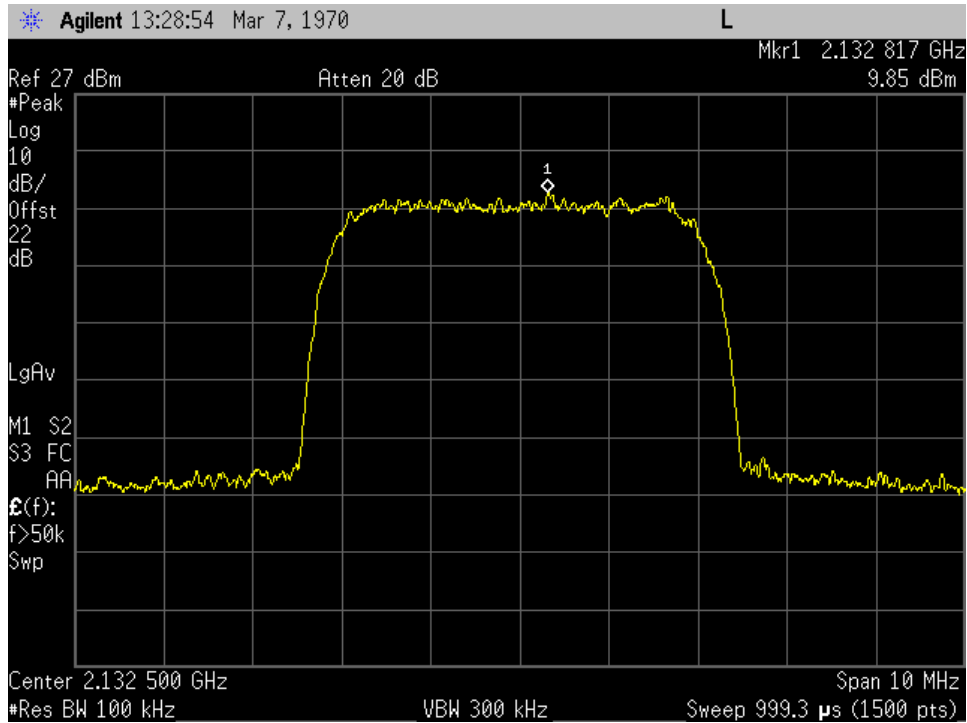

OCC BW_WCDMA_DL Input_881.5 MHz

OCC BW_WCDMA_DL Output_1962.5 MHz

OCC BW_WCDMA_DL Output_2132.5 MHz

OCC BW_WCDMA_DL Output_737 MHz

OCC BW_WCDMA_DL Output_751.5 MHz

OCC BW_WCDMA_DL Output_881.5 MHz

Common Ports