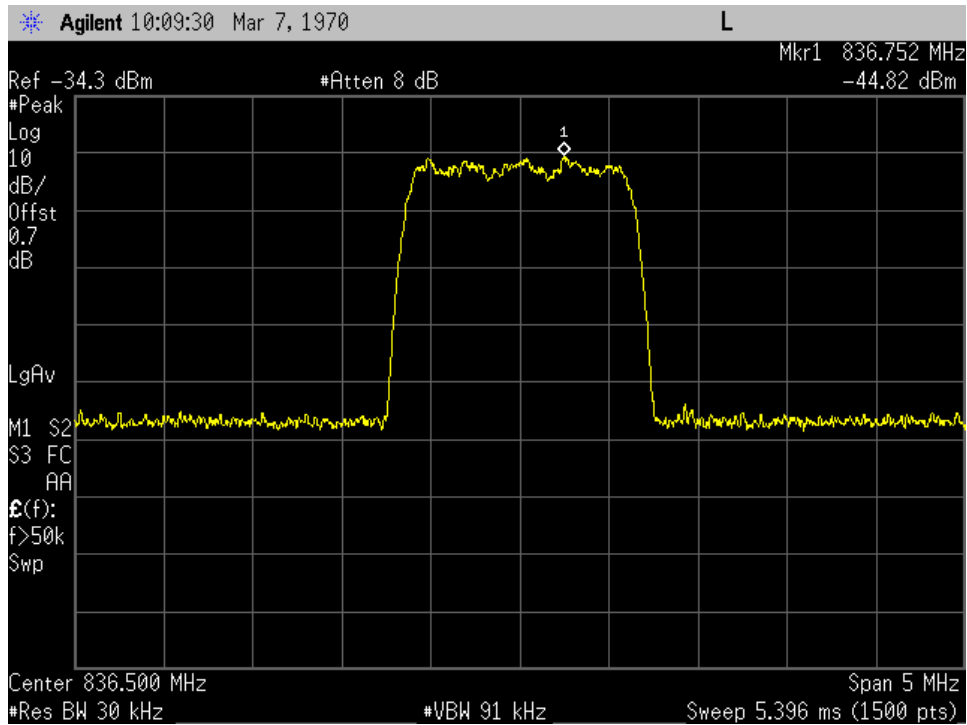

Annex H

Occupied Bandwidth

Dedicated Ports

OCC BW_CDMA_UL Input_1732.5 MHz

OCC BW_CDMA_UL Input_1882.5 MHz

OCC BW_CDMA_UL Input_707 MHz

OCC BW_CDMA_UL Input_781.5 MHz

OCC BW_CDMA_UL Input_836.5 MHz