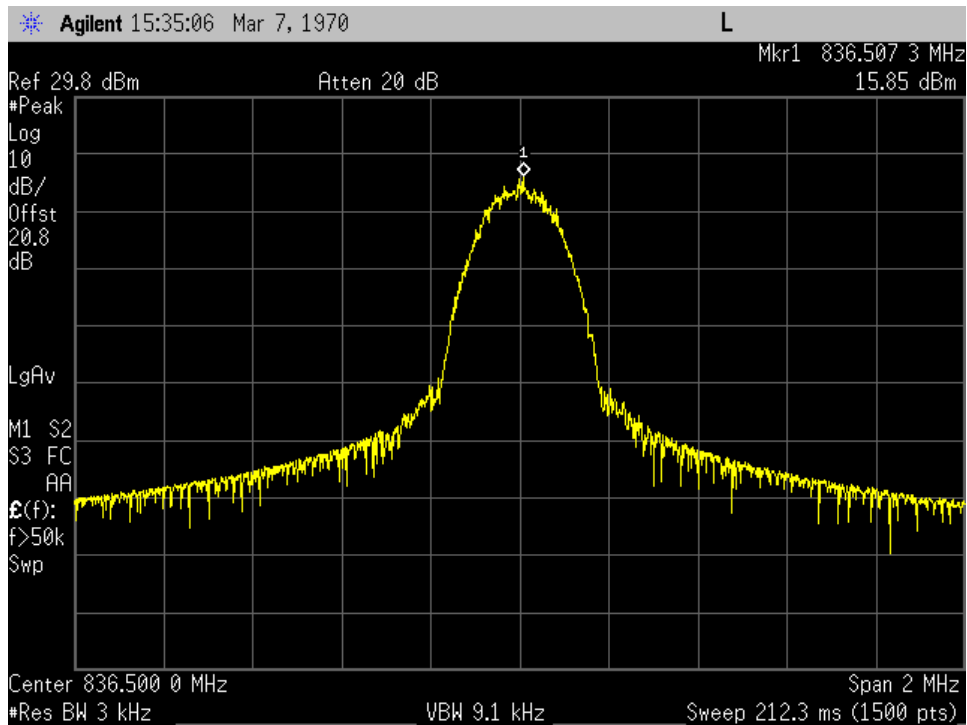

OCC BW_CDMA_UL Output_707 MHz

OCC BW_CDMA_UL Output_781.5 MHz

OCC BW_CDMA_UL Output_836.5 MHz

OCC BW_GSM_UL Input_707 MHz

OCC BW_GSM_UL Input_781.5 MHz

OCC BW_GSM_UL Input_836.5 MHz

OCC BW_GSM_UL Output_707 MHz

OCC BW_GSM_UL Output_781.5 MHz

OCC BW_GSM_UL Output_836.5 MHz

OCC BW_WCDMA_UL Input_707 MHz

OCC BW_WCDMA_UL Input_781.5 MHz

OCC BW_WCDMA_UL Input_836.5 MHz

OCC BW_WCDMA_UL Output_707 MHz

OCC BW_WCDMA_UL Output_781.5 MHz