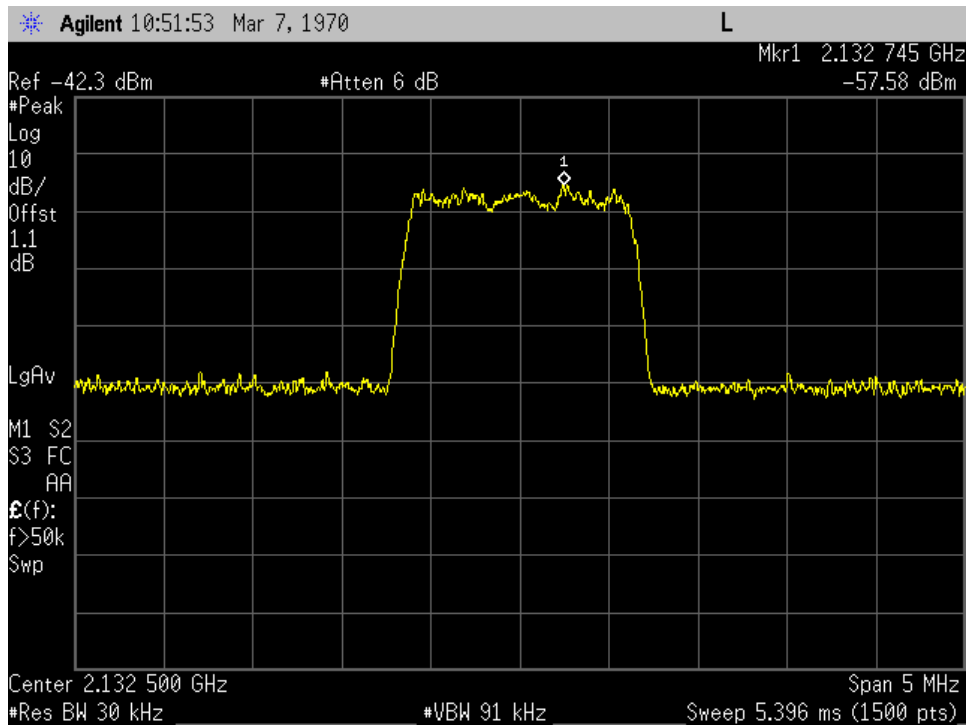

OCC BW_WCDMA_UL Output_1882.5 MHz

OCC BW_WCDMA_UL Output_707 MHz

OCC BW_WCDMA_UL Output_781.5 MHz

OCC BW_WCDMA_UL Output_836.5 MHz

OCC BW_CDMA_DL Input_1962.5 MHz

OCC BW_CDMA_DL Input_2132.5 MHz

OCC BW_CDMA_DL Input_737 MHz