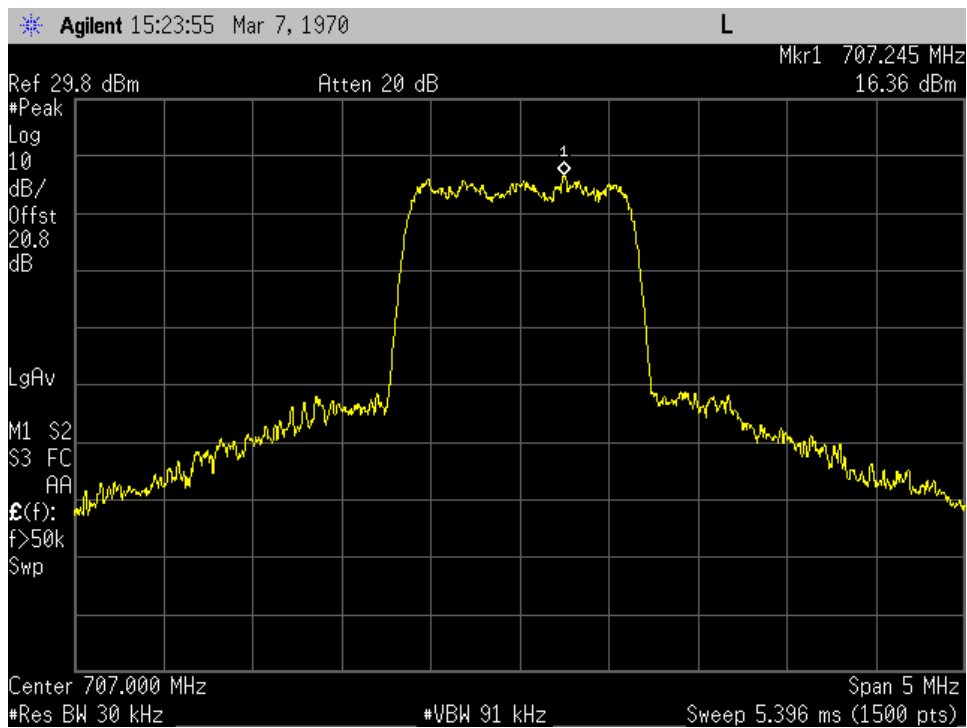

OCC BW_CDMA_UL Output_707 MHz