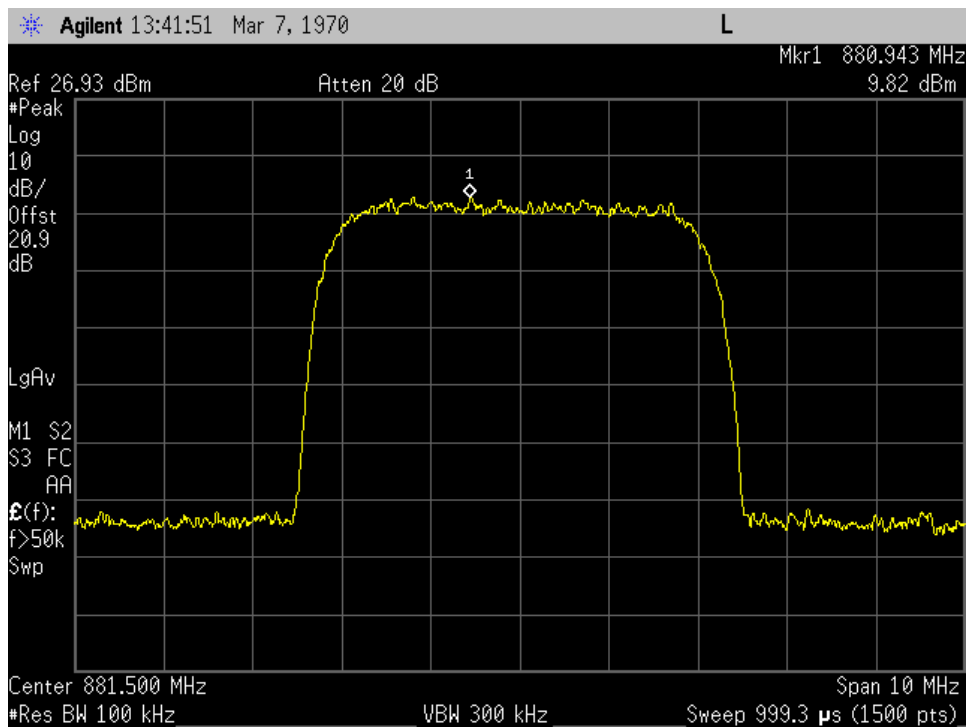

OCC BW_WCDMA_DL Input_881.5 MHz

OCC BW_WCDMA_DL Output_1962.5 MHz

OCC BW_WCDMA_DL Output_2132.5 MHz

OCC BW_WCDMA_DL Output_737 MHz

OCC BW_WCDMA_DL Output_751.5 MHz

OCC BW_WCDMA_DL Output_881.5 MHz

Common Ports