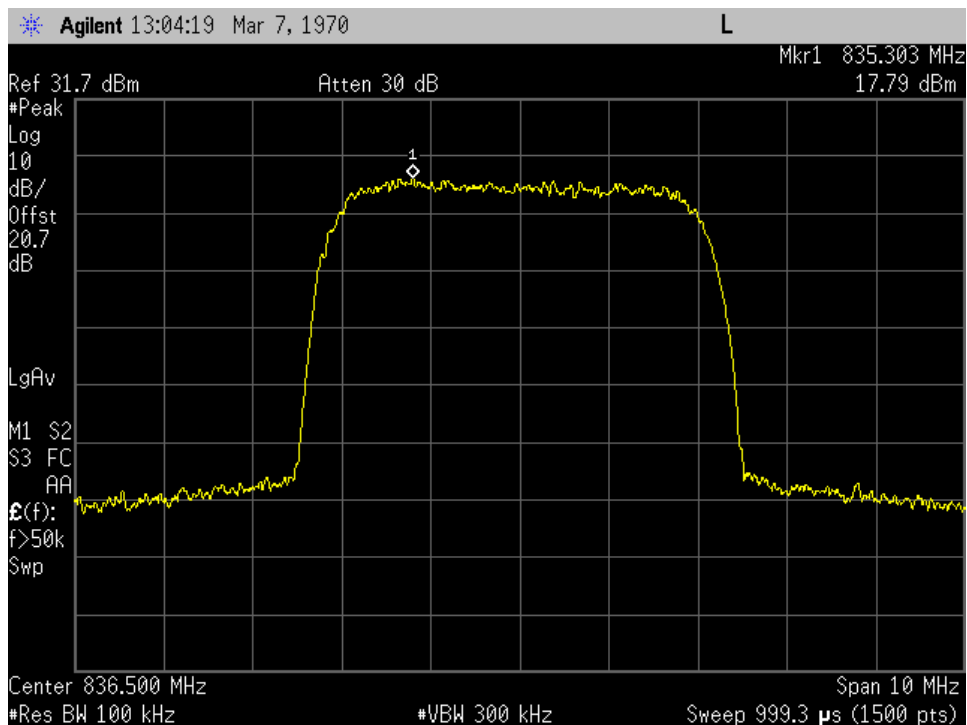

OCC BW_WCDMA_UL Output_1882.5 MHz

OCC BW_WCDMA_UL Output_707 MHz

OCC BW_WCDMA_UL Output_781.5 MHz

OCC BW_WCDMA_UL Output_836.5 MHz

OCC BW_CDMA_DL Input_1962.5 MHz

OCC BW_CDMA_DL Input_2132.5 MHz

OCC BW_CDMA_DL Input_737 MHz