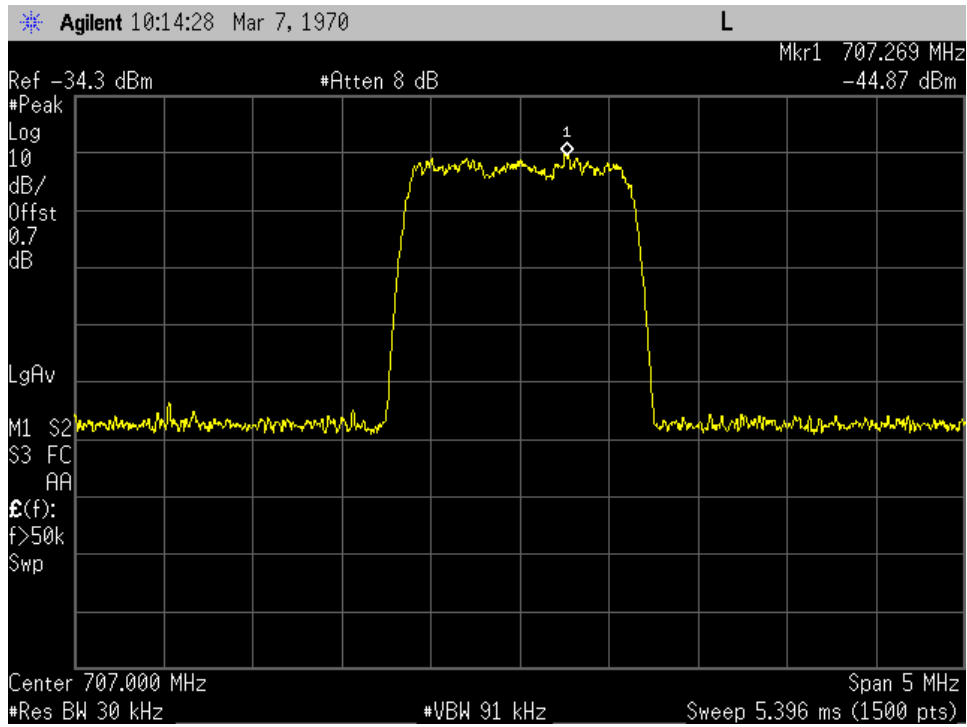

OCC BW_WCDMA_UL Input_836.5 MHz

OCC BW_WCDMA_UL Output_707 MHz

OCC BW_WCDMA_UL Output_781.5 MHz

OCC BW_WCDMA_UL Output_836.5 MHz

OCC BW_CDMA_UL Input_707 MHz

OCC BW_CDMA_UL Input_781.5 MHz

OCC BW_CDMA_UL Input_836.5 MHz