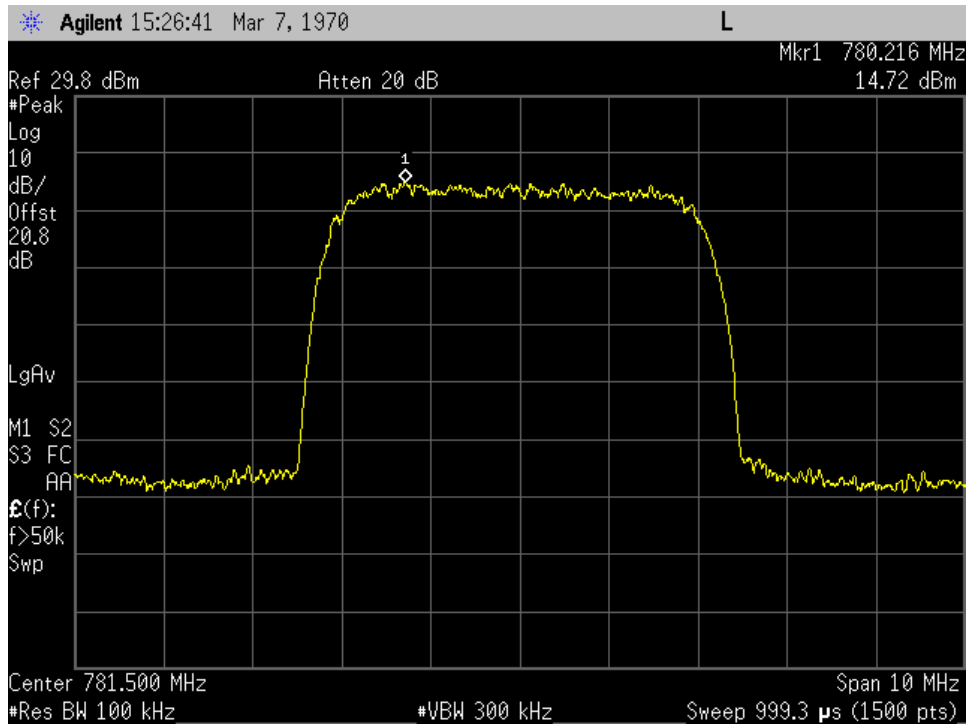

OCC BW_WCDMA_UL Input_836.5 MHz

OCC BW_WCDMA_UL Output_707 MHz

OCC BW_WCDMA_UL Output_781.5 MHz

OCC BW_WCDMA_UL Output_836.5 MHz

OCC BW_CDMA_UL Input_707 MHz

OCC BW_CDMA_UL Input_781.5 MHz

OCC BW_CDMA_UL Input_836.5 MHz