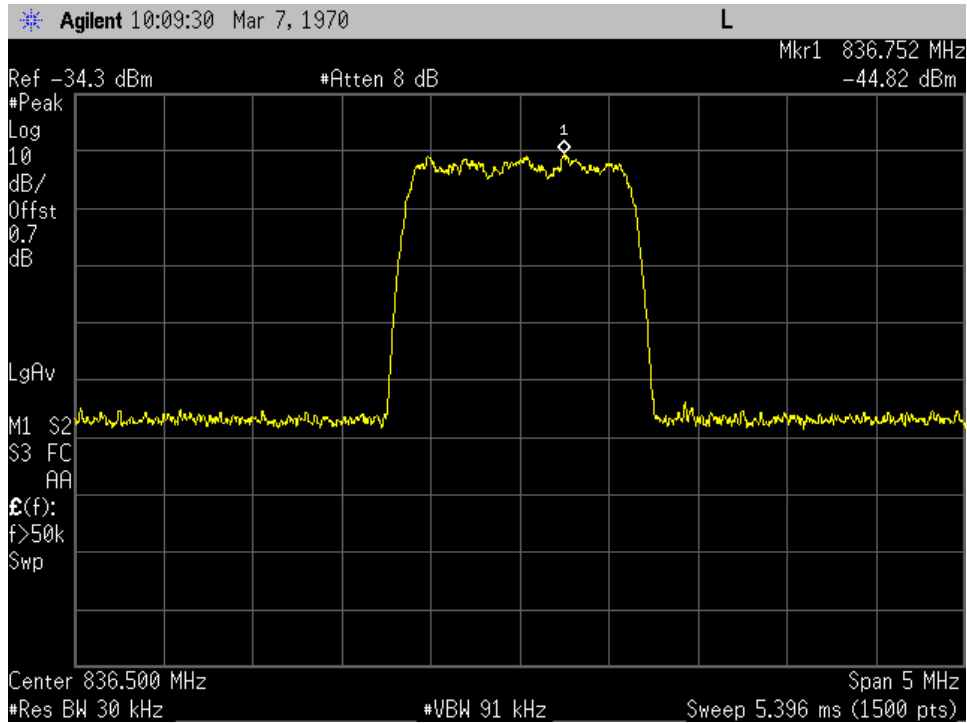

OCC BW_CDMA_UL Input_707 MHz

OCC BW_CDMA_UL Input_781.5 MHz

OCC BW_CDMA_UL Input_836.5 MHz

OCC BW_CDMA_UL Output_707 MHz

OCC BW_CDMA_UL Output_781.5 MHz

OCC BW_CDMA_UL Output_836.5 MHz

OCC BW_GSM_UL Input_707 MHz