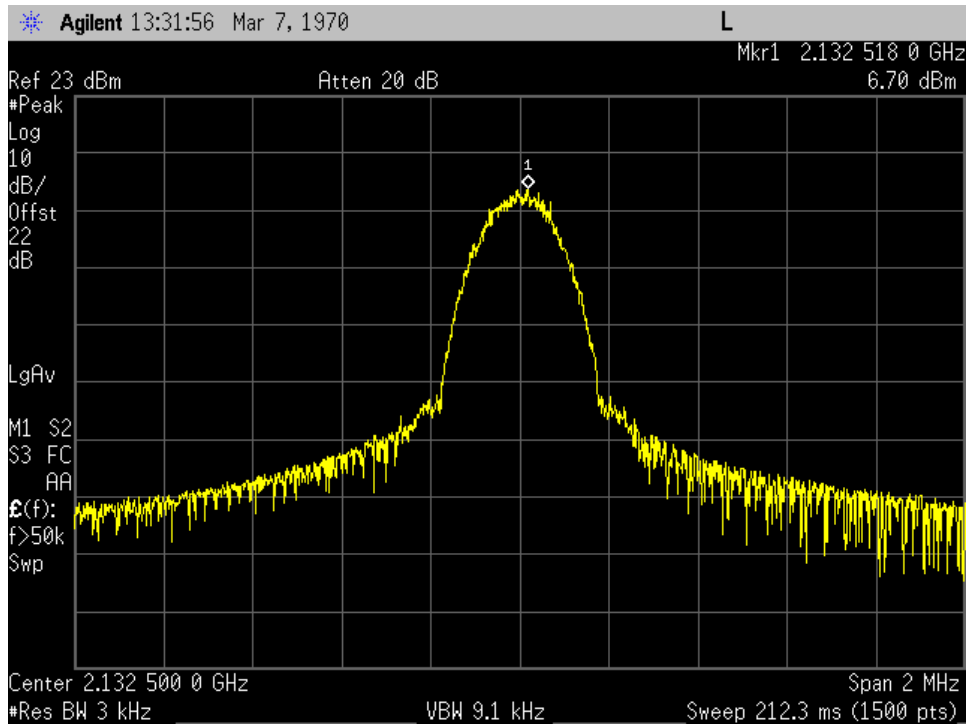

OCC BW_GSM_DL Input_1962.5 MHz

OCC BW_GSM_DL Input_2132.5 MHz

OCC BW_GSM_DL Input_737 MHz

OCC BW_GSM_DL Input_751.5 MHz

OCC BW_GSM_DL Input_881.5 MHz

OCC BW_GSM_DL Output_1962.5 MHz

OCC BW_GSM_DL Output_2132.5 MHz

OCC BW_GSM_DL Output_737 MHz

OCC BW_GSM_DL Output_751.5 MHz

OCC BW_GSM_DL Output_881.5 MHz

OCC BW_WCDMA_DL Input_1962.5 MHz

OCC BW_WCDMA_DL Input_2132.5 MHz

OCC BW_WCDMA_DL Input_737 MHz

OCC BW_WCDMA_DL Input_751.5 MHz