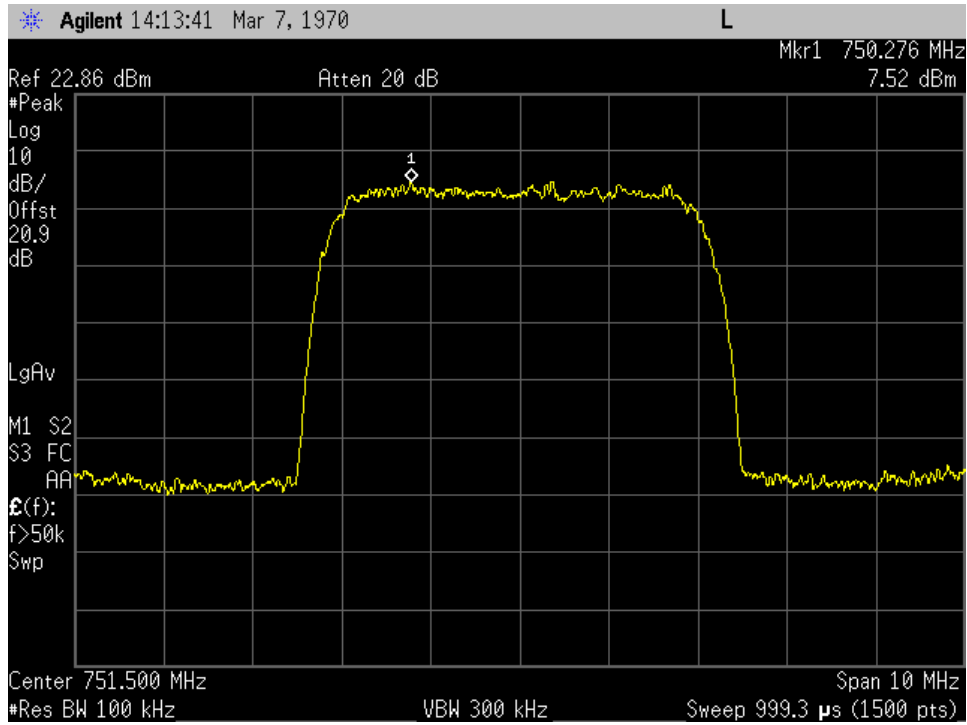

OCC BW_WCDMA_DL Input_881.5 MHz

OCC BW_WCDMA_DL Output_1962.5 MHz

OCC BW_WCDMA_DL Output_2132.5 MHz

OCC BW_WCDMA_DL Output_737 MHz

OCC BW_WCDMA_DL Output_751.5 MHz

OCC BW_WCDMA_DL Output_881.5 MHz

Common Ports