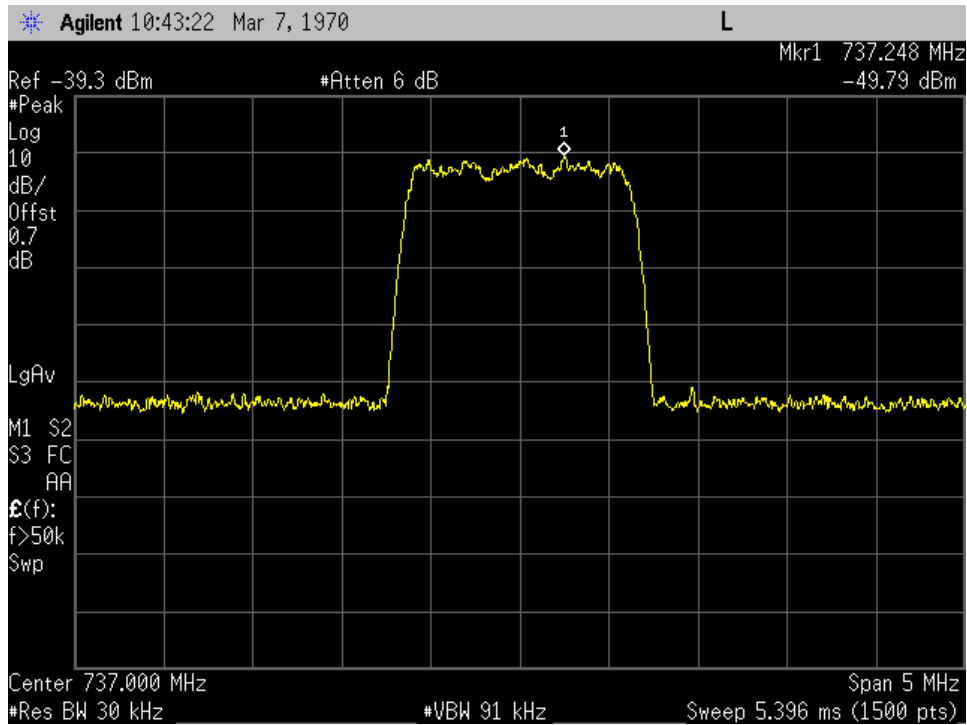

OCC BW_WCDMA_UL Output_1882.5 MHz

OCC BW_WCDMA_UL Output_707 MHz

OCC BW_WCDMA_UL Output_781.5 MHz

OCC BW_WCDMA_UL Output_836.5 MHz

OCC BW_CDMA_DL Input_1962.5 MHz

OCC BW_CDMA_DL Input_2132.5 MHz

OCC BW_CDMA_DL Input_737 MHz