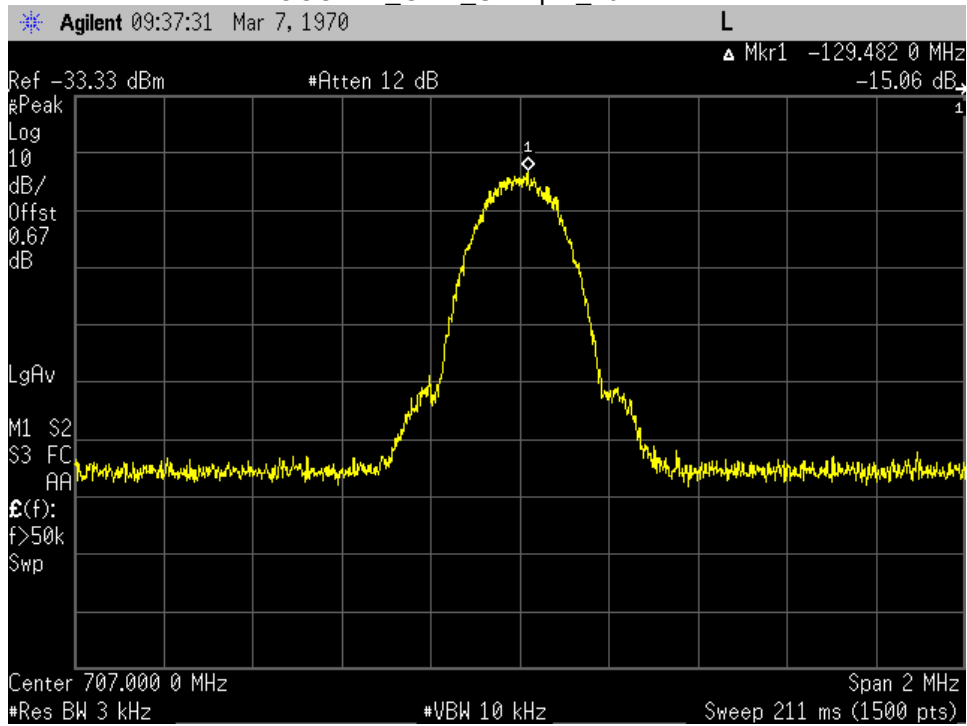

OCC BW_CDMA_UL Input_707 MHz

OCC BW_CDMA_UL Input_781.5 MHz

OCC BW_CDMA_UL Input_836.5 MHz

OCC BW_CDMA_UL Output_707 MHz

OCC BW_CDMA_UL Output_781.5 MHz

OCC BW_CDMA_UL Output_836.5 MHz

OCC BW_GSM_UL Input_707 MHz

OCC BW_GSM_UL Input_781.5 MHz

OCC BW_GSM_UL Input_836.5 MHz

OCC BW_GSM_UL Output_707 MHz

OCC BW_GSM_UL Output_781.5 MHz

OCC BW_GSM_UL Output_836.5 MHz

OCC BW_WCDMA_UL Input_707 MHz

OCC BW_WCDMA_UL Input_781.5 MHz