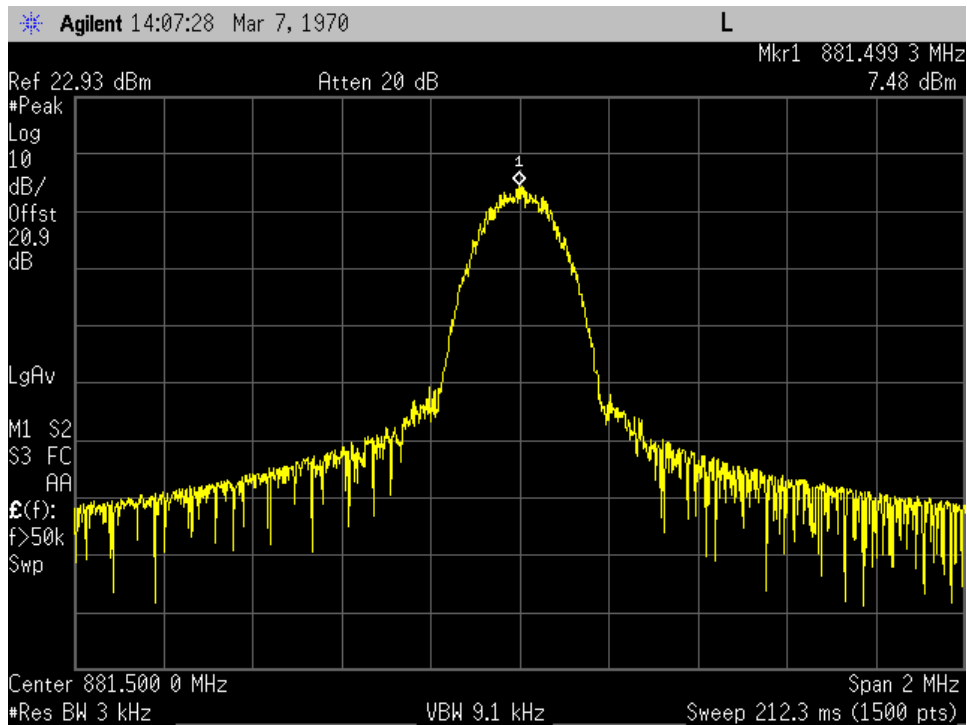

OCC BW_GSM_DL Output_737 MHz

OCC BW_GSM_DL Output_751.5 MHz

OCC BW_GSM_DL Output_881.5 MHz

OCC BW_WCDMA_DL Input_1962.5 MHz

OCC BW_WCDMA_DL Input_2132.5 MHz

OCC BW_WCDMA_DL Input_737 MHz

OCC BW_WCDMA_DL Input_751.5 MHz

OCC BW_WCDMA_DL Input_881.5 MHz

OCC BW_WCDMA_DL Output_1962.5 MHz

OCC BW_WCDMA_DL Output_2132.5 MHz

OCC BW_WCDMA_DL Output_737 MHz

OCC BW_WCDMA_DL Output_751.5 MHz

OCC BW_WCDMA_DL Output_881.5 MHz

Common Ports