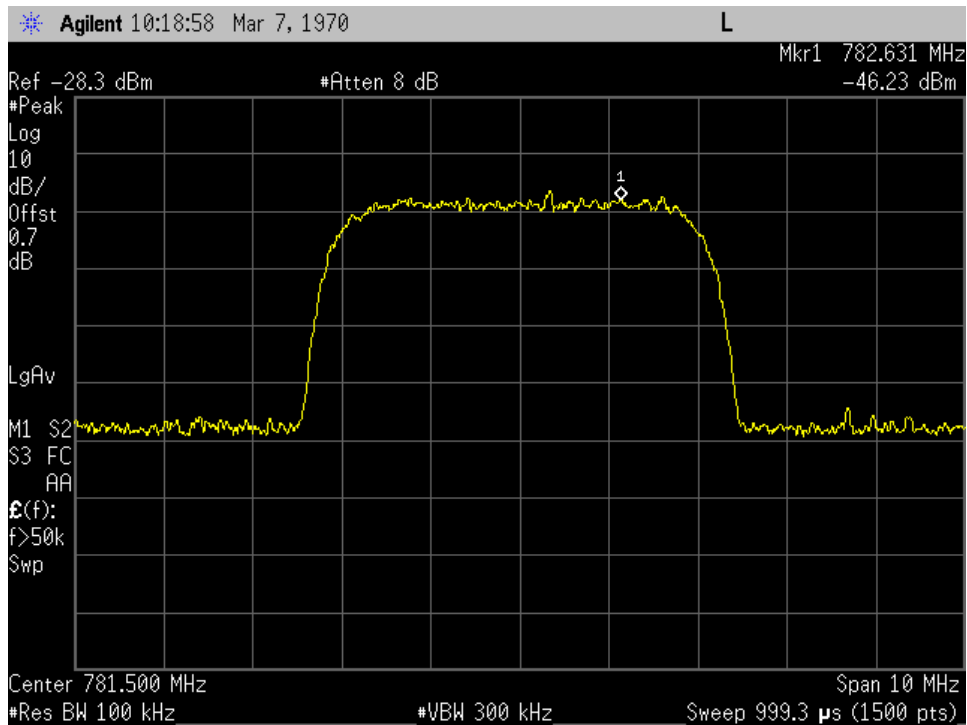

OCC BW_GSM_UL Output_781.5 MHz

OCC BW_GSM_UL Output_836.5 MHz

OCC BW_WCDMA_UL Input_707 MHz

OCC BW_WCDMA_UL Input_781.5 MHz

OCC BW_WCDMA_UL Input_836.5 MHz

OCC BW_WCDMA_UL Output_707 MHz

OCC BW_WCDMA_UL Output_781.5 MHz

OCC BW_WCDMA_UL Output_836.5 MHz