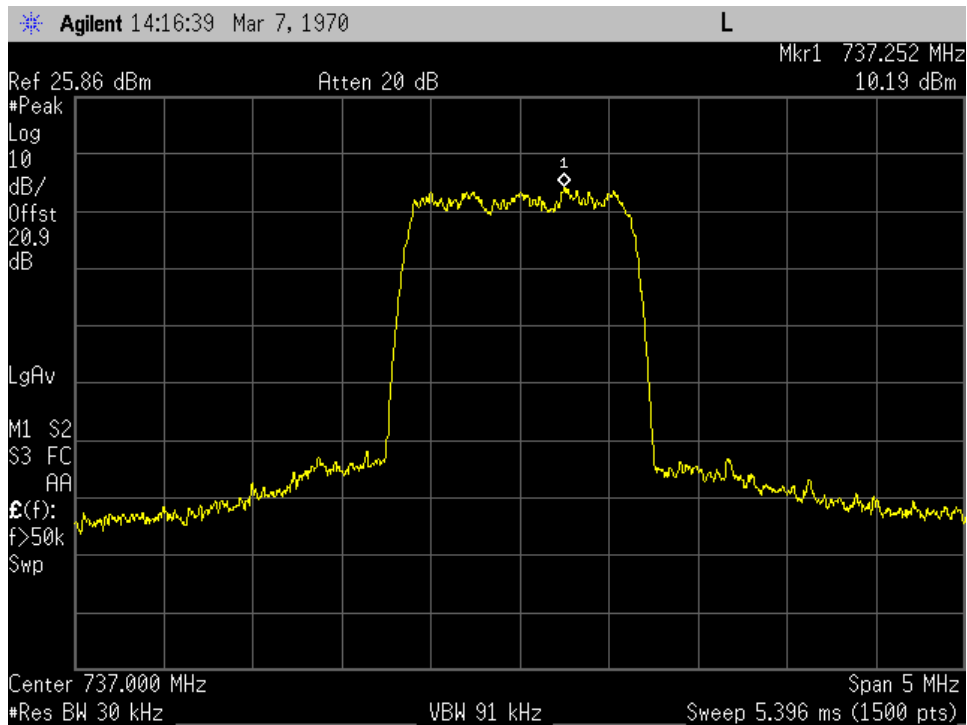

OCC BW_CDMA_DL Input_751.5 MHz

OCC BW_CDMA_DL Input_881.5 MHz

OCC BW_CDMA_DL Output_1962.5 MHz

OCC BW_CDMA_DL Output_2132.5 MHz

OCC BW_CDMA_DL Output_737 MHz

OCC BW_CDMA_DL Output_751.5 MHz

OCC BW_CDMA_DL Output_881.5 MHz

OCC BW_GSM_DL Input_1962.5 MHz

OCC BW_GSM_DL Input_2132.5 MHz

OCC BW_GSM_DL Input_737 MHz

OCC BW_GSM_DL Input_751.5 MHz

OCC BW_GSM_DL Input_881.5 MHz

OCC BW_GSM_DL Output_1962.5 MHz

OCC BW_GSM_DL Output_2132.5 MHz