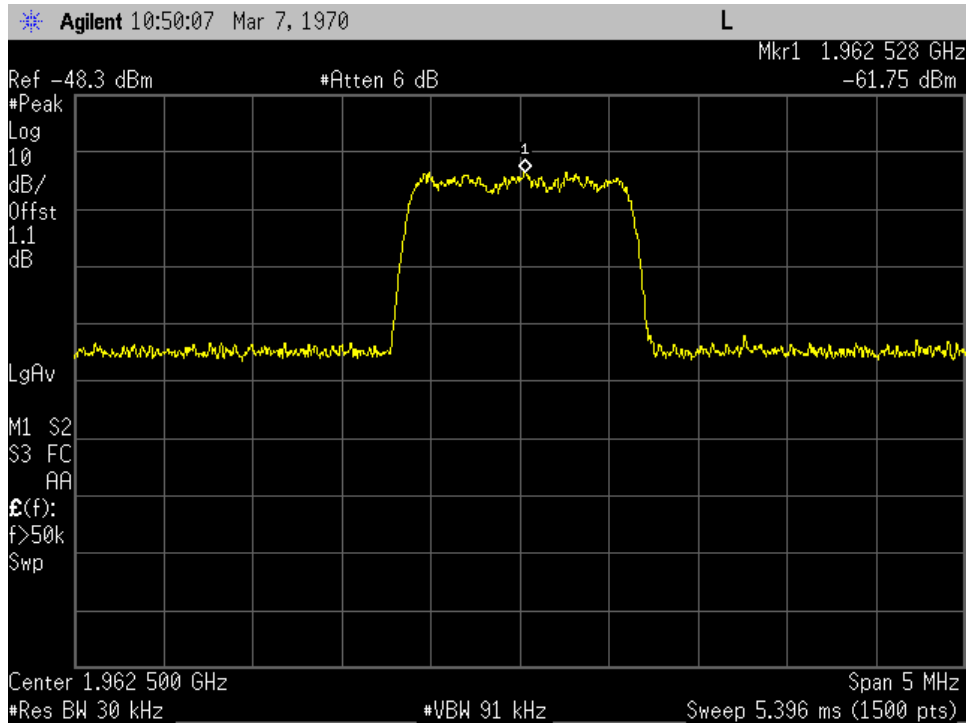

OCC BW_WCDMA_UL Output_1882.5 MHz

OCC BW_WCDMA_UL Output_707 MHz

OCC BW_WCDMA_UL Output_781.5 MHz

OCC BW_WCDMA_UL Output_836.5 MHz

OCC BW_CDMA_DL Input_1962.5 MHz

OCC BW_CDMA_DL Input_2132.5 MHz

OCC BW_CDMA_DL Input_737 MHz