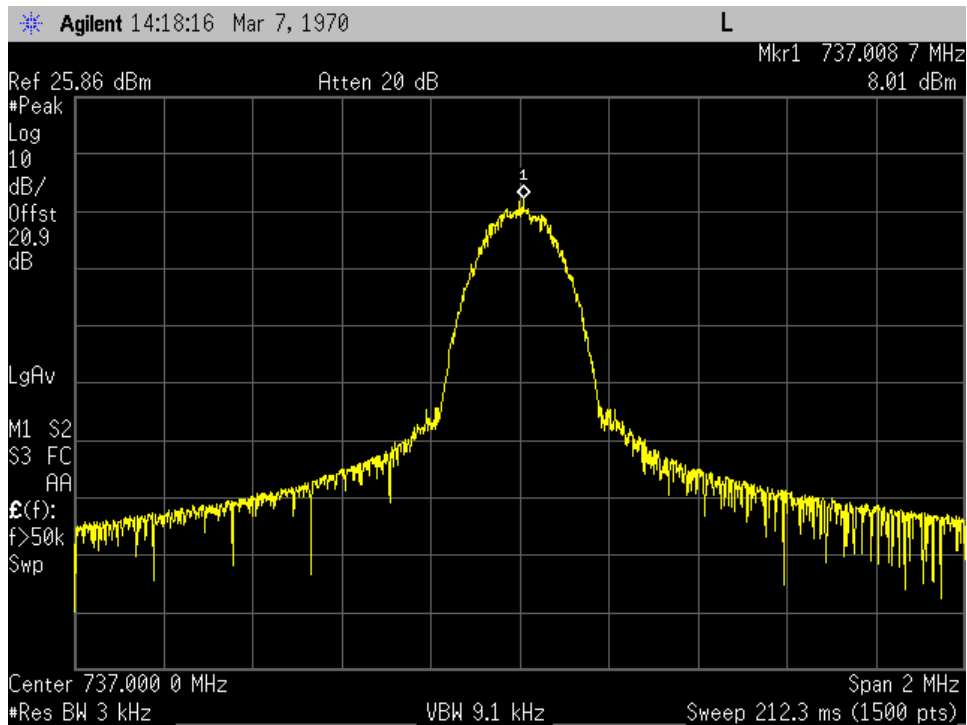

OCC BW_GSM_DL Input_1962.5 MHz

OCC BW_GSM_DL Input_2132.5 MHz

OCC BW_GSM_DL Input_737 MHz

OCC BW_GSM_DL Input_751.5 MHz

OCC BW_GSM_DL Input_881.5 MHz

OCC BW_GSM_DL Output_1962.5 MHz

OCC BW_GSM_DL Output_2132.5 MHz

OCC BW_GSM_DL Output_737 MHz

OCC BW_GSM_DL Output_751.5 MHz

OCC BW_GSM_DL Output_881.5 MHz

OCC BW_WCDMA_DL Input_1962.5 MHz

OCC BW_WCDMA_DL Input_2132.5 MHz

OCC BW_WCDMA_DL Input_737 MHz

OCC BW_WCDMA_DL Input_751.5 MHz