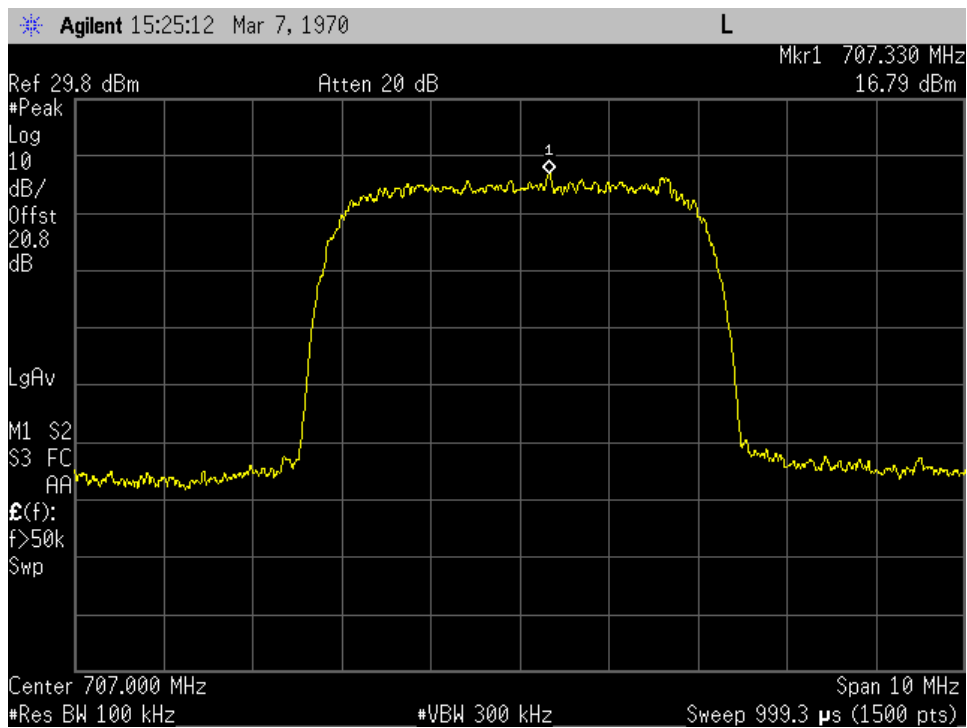

OCC BW_GSM_UL Output_781.5 MHz

OCC BW_GSM_UL Output_836.5 MHz

OCC BW_WCDMA_UL Input_707 MHz

OCC BW_WCDMA_UL Input_781.5 MHz

OCC BW_WCDMA_UL Input_836.5 MHz

OCC BW_WCDMA_UL Output_707 MHz

OCC BW_WCDMA_UL Output_781.5 MHz

OCC BW_WCDMA_UL Output_836.5 MHz