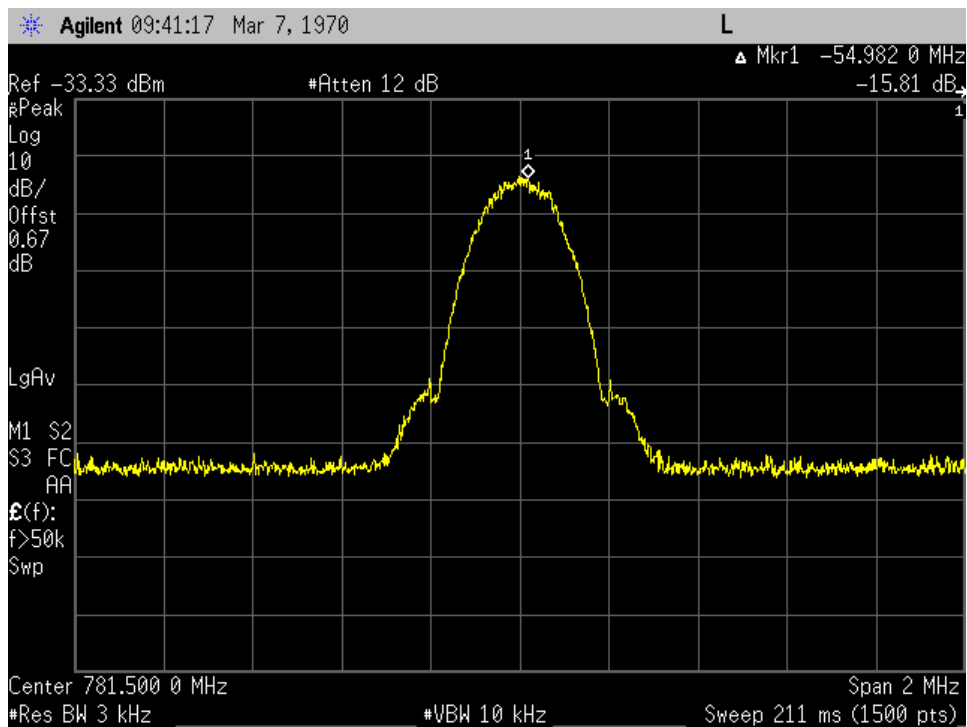

OCC BW_CDMA_UL Input_707 MHz

OCC BW_CDMA_UL Input_781.5 MHz

OCC BW_CDMA_UL Input_836.5 MHz

OCC BW_CDMA_UL Output_707 MHz

OCC BW_CDMA_UL Output_781.5 MHz

OCC BW_CDMA_UL Output_836.5 MHz

OCC BW_GSM_UL Input_707 MHz

OCC BW_GSM_UL Input_781.5 MHz

OCC BW_GSM_UL Input_836.5 MHz

OCC BW_GSM_UL Output_707 MHz

OCC BW_GSM_UL Output_781.5 MHz

OCC BW_GSM_UL Output_836.5 MHz

OCC BW_WCDMA_UL Input_707 MHz

OCC BW_WCDMA_UL Input_781.5 MHz