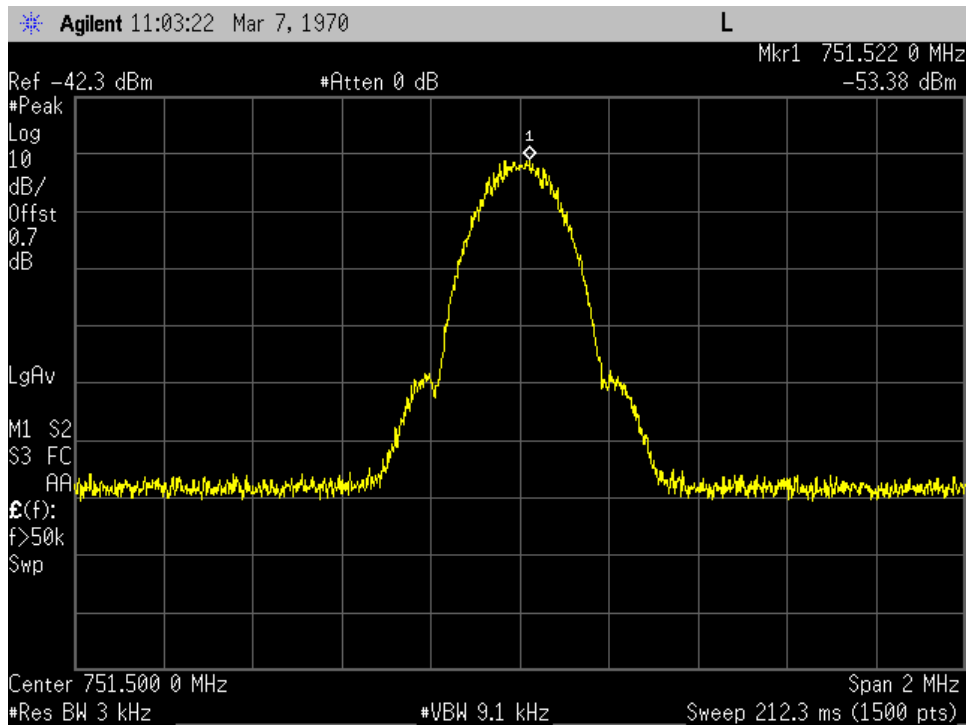

OCC BW_GSM_DL Input_1962.5 MHz

OCC BW_GSM_DL Input_2132.5 MHz

OCC BW_GSM_DL Input_737 MHz

OCC BW_GSM_DL Input_751.5 MHz

OCC BW_GSM_DL Input_881.5 MHz

OCC BW_GSM_DL Output_1962.5 MHz

OCC BW_GSM_DL Output_2132.5 MHz

OCC BW_GSM_DL Output_737 MHz

OCC BW_GSM_DL Output_751.5 MHz

OCC BW_GSM_DL Output_881.5 MHz

OCC BW_WCDMA_DL Input_1962.5 MHz

OCC BW_WCDMA_DL Input_2132.5 MHz

OCC BW_WCDMA_DL Input_737 MHz

OCC BW_WCDMA_DL Input_751.5 MHz