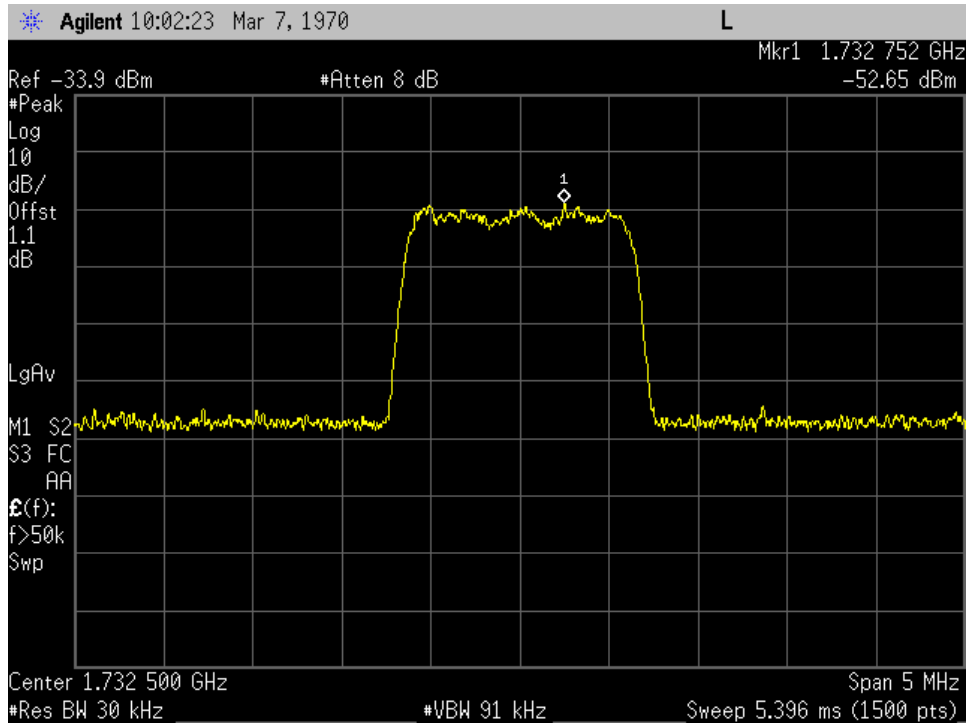

Annex H

Occupied Bandwidth

Dedicated Ports

OCC BW_CDMA_UL Input_1732.5 MHz

OCC BW_CDMA_UL Input_1882.5 MHz

OCC BW_CDMA_UL Input_707 MHz

OCC BW_CDMA_UL Input_781.5 MHz

OCC BW_CDMA_UL Input_836.5 MHz