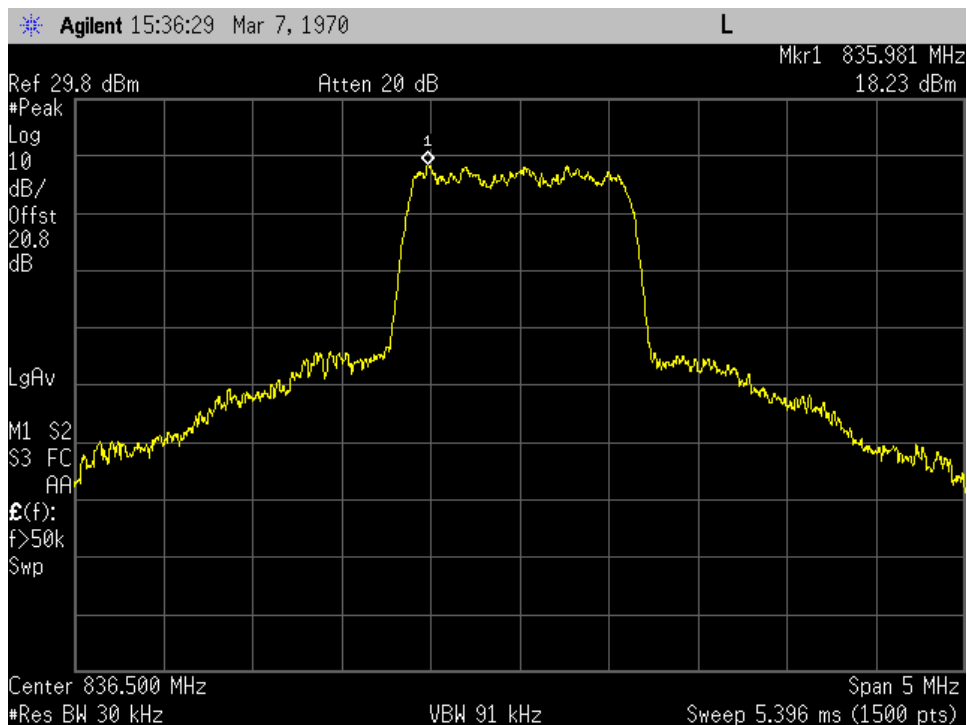

OCC BW_CDMA_UL Output_707 MHz

OCC BW_CDMA_UL Output_781.5 MHz

OCC BW_CDMA_UL Output_836.5 MHz

OCC BW_GSM_UL Input_707 MHz

OCC BW_GSM_UL Input_781.5 MHz

OCC BW_GSM_UL Input_836.5 MHz

OCC BW_GSM_UL Output_707 MHz

OCC BW_GSM_UL Output_781.5 MHz

OCC BW_GSM_UL Output_836.5 MHz

OCC BW_WCDMA_UL Input_707 MHz

OCC BW_WCDMA_UL Input_781.5 MHz

OCC BW_WCDMA_UL Input_836.5 MHz

OCC BW_WCDMA_UL Output_707 MHz

OCC BW_WCDMA_UL Output_781.5 MHz