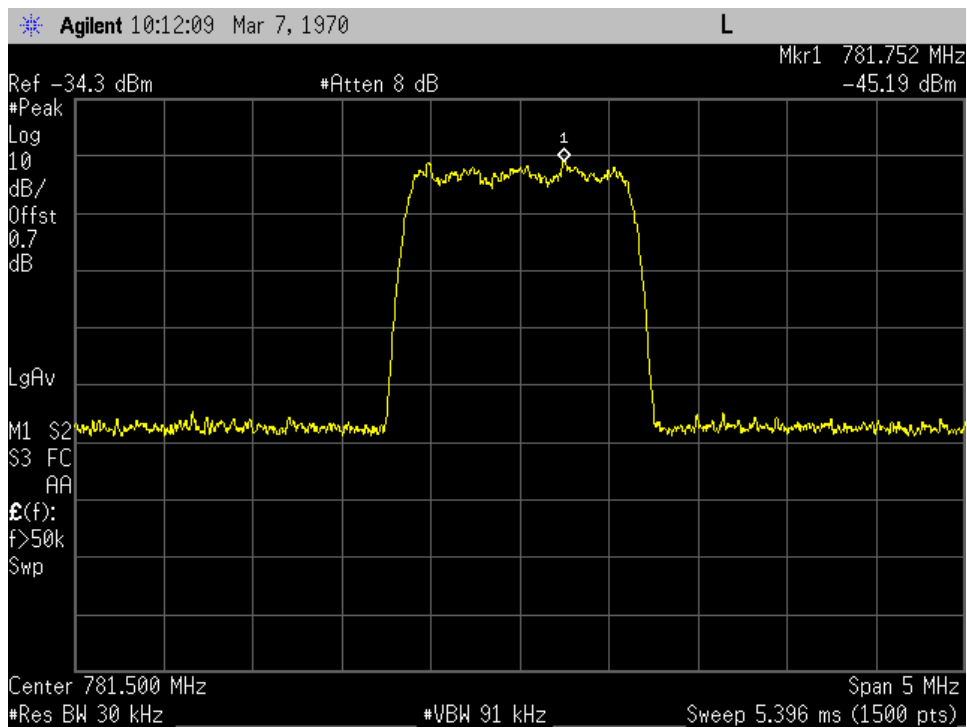

OCC BW_CDMA_UL Input_781.5 MHz