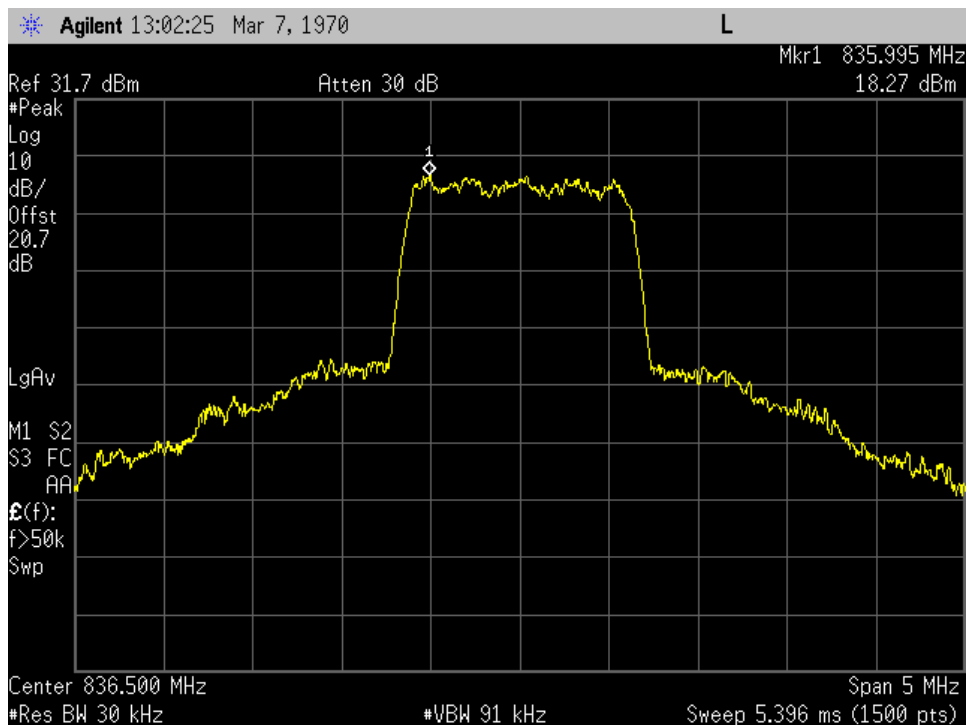

Annex H

Occupied Bandwidth

Dedicated Ports

OCC BW_CDMA_UL Input_1732.5 MHz

OCC BW_CDMA_UL Input_1882.5 MHz

OCC BW_CDMA_UL Input_707 MHz

OCC BW_CDMA_UL Input_781.5 MHz

OCC BW_CDMA_UL Input_836.5 MHz

OCC BW_CDMA_UL Output_1732.5 MHz

OCC BW_CDMA_UL Output_1882.5 MHz

OCC BW_CDMA_UL Output_707 MHz

OCC BW_CDMA_UL Output_781.5 MHz

OCC BW_CDMA_UL Output_836.5 MHz

OCC BW_GSM_UL Input_1732.5 MHz

OCC BW_GSM_UL Input_1882.5 MHz

OCC BW_GSM_UL Input_707 MHz

OCC BW_GSM_UL Input_781.5 MHz

OCC BW_GSM_UL Input_836.5 MHz

OCC BW_GSM_UL Output_1732.5 MHz

OCC BW_GSM_UL Output_1882.5 MHz

OCC BW_GSM_UL Output_707 MHz

OCC BW_GSM_UL Output_781.5 MHz