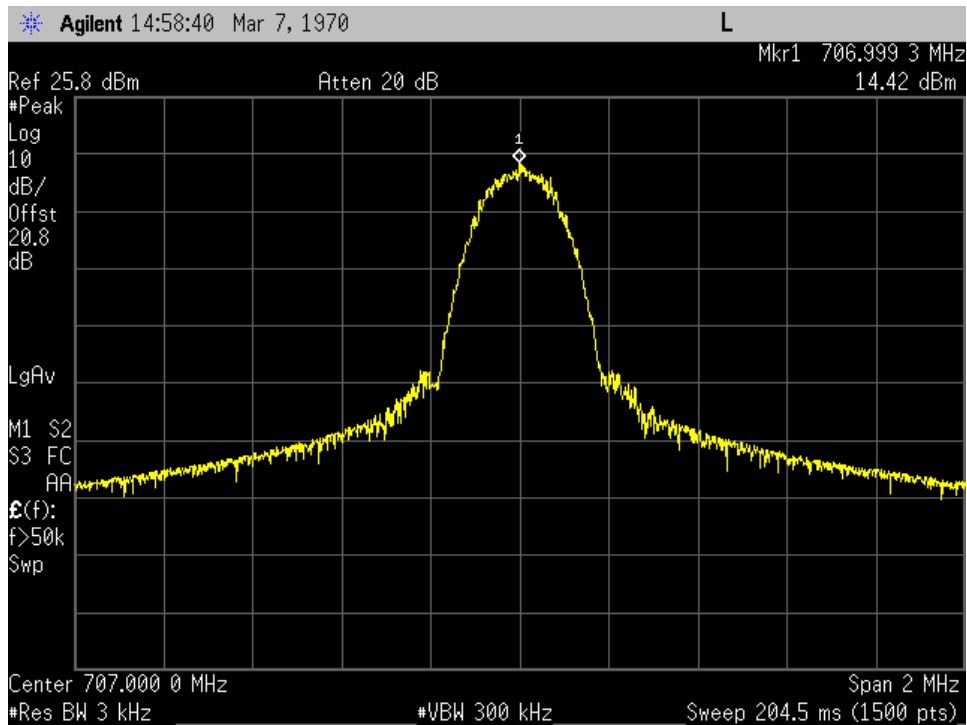

OCC BW_GSM_UL Input_781.5 MHz

OCC BW_GSM_UL Input_836.5 MHz

OCC BW_GSM_UL Output_707 MHz

OCC BW_GSM_UL Output_781.5 MHz

OCC BW_GSM_UL Output_836.5 MHz

OCC BW_WCDMA_UL Input_707 MHz

OCC BW_WCDMA_UL Input_781.5 MHz

OCC BW_WCDMA_UL Input_836.5 MHz

OCC BW_WCDMA_UL Output_707 MHz

OCC BW_WCDMA_UL Output_781.5 MHz

OCC BW_WCDMA_UL Output_836.5 MHz

OCC BW_CDMA_UL Input_707 MHz

OCC BW_CDMA_UL Input_781.5 MHz

OCC BW_CDMA_UL Input_836.5 MHz