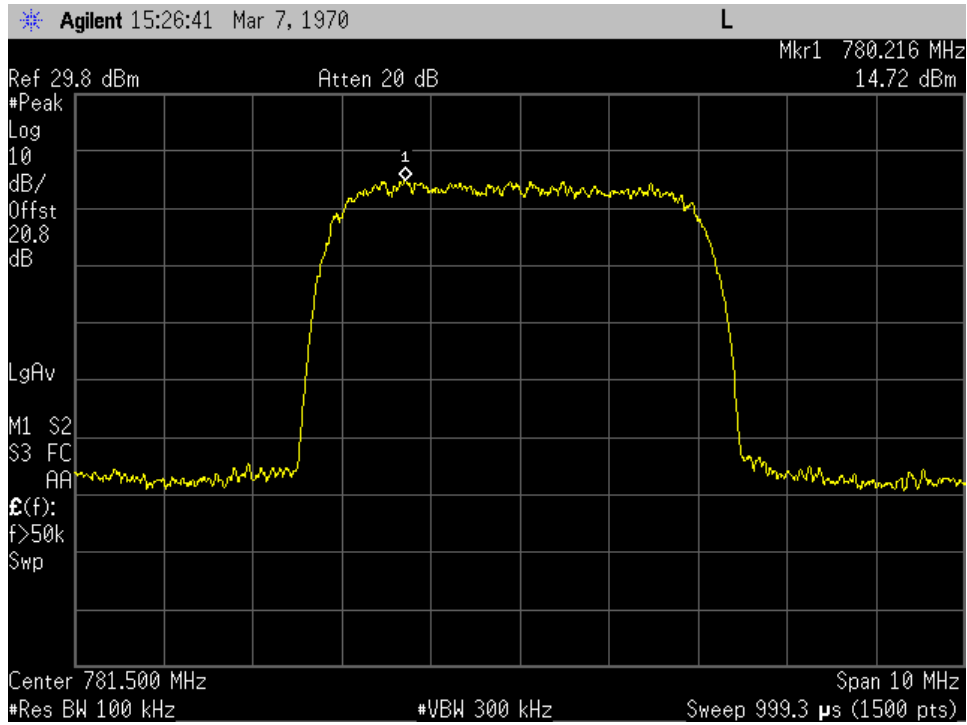

OCC BW_GSM_UL Output_781.5 MHz

OCC BW_GSM_UL Output_836.5 MHz

OCC BW_WCDMA_UL Input_707 MHz

OCC BW_WCDMA_UL Input_781.5 MHz

OCC BW_WCDMA_UL Input_836.5 MHz

OCC BW_WCDMA_UL Output_707 MHz

OCC BW_WCDMA_UL Output_781.5 MHz

OCC BW_WCDMA_UL Output_836.5 MHz