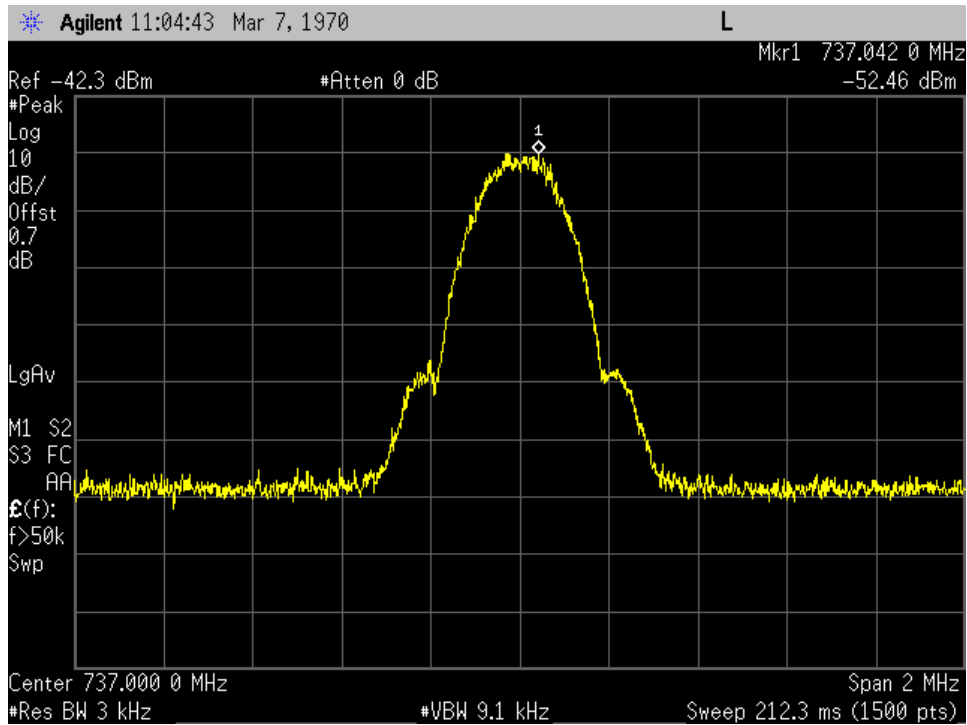

OCC BW_GSM_DL Input_1962.5 MHz

OCC BW_GSM_DL Input_2132.5 MHz

OCC BW_GSM_DL Input_737 MHz

OCC BW_GSM_DL Input_751.5 MHz

OCC BW_GSM_DL Input_881.5 MHz

OCC BW_GSM_DL Output_1962.5 MHz

OCC BW_GSM_DL Output_2132.5 MHz

OCC BW_GSM_DL Output_737 MHz

OCC BW_GSM_DL Output_751.5 MHz

OCC BW_GSM_DL Output_881.5 MHz

OCC BW_WCDMA_DL Input_1962.5 MHz

OCC BW_WCDMA_DL Input_2132.5 MHz

OCC BW_WCDMA_DL Input_737 MHz

OCC BW_WCDMA_DL Input_751.5 MHz