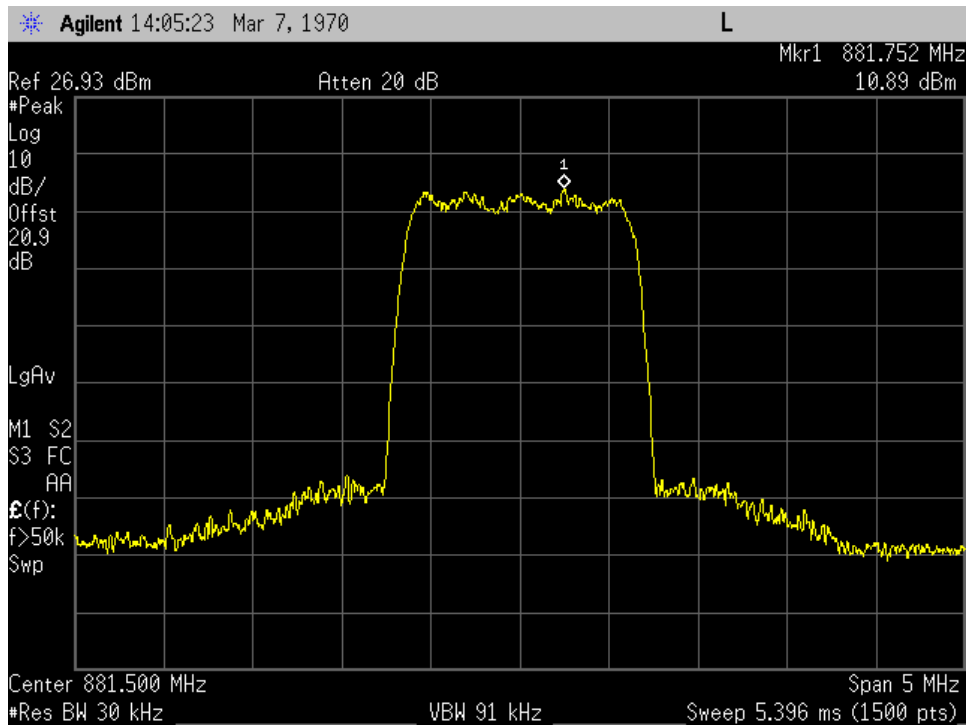

OCC BW_CDMA_DL Input_751.5 MHz

OCC BW_CDMA_DL Input_881.5 MHz

OCC BW_CDMA_DL Output_1962.5 MHz

OCC BW_CDMA_DL Output_2132.5 MHz

OCC BW_CDMA_DL Output_737 MHz

OCC BW_CDMA_DL Output_751.5 MHz

OCC BW_CDMA_DL Output_881.5 MHz

OCC BW_GSM_DL Input_1962.5 MHz

OCC BW_GSM_DL Input_2132.5 MHz

OCC BW_GSM_DL Input_737 MHz

OCC BW_GSM_DL Input_751.5 MHz

OCC BW_GSM_DL Input_881.5 MHz

OCC BW_GSM_DL Output_1962.5 MHz

OCC BW_GSM_DL Output_2132.5 MHz