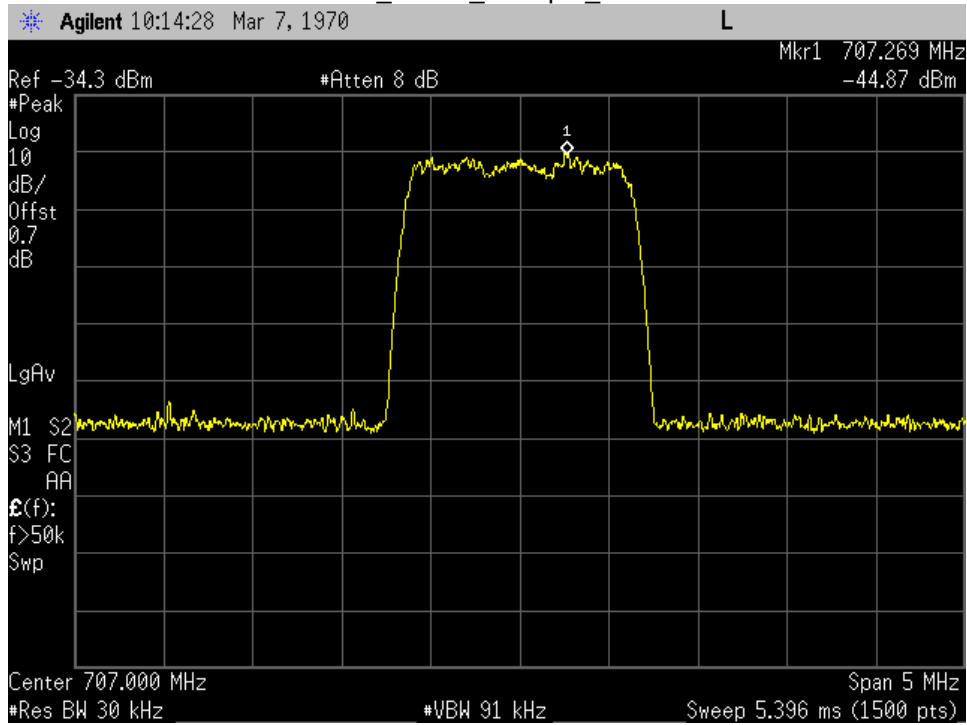

Common Ports

OCC BW_CDMA_UL Input_707 MHz