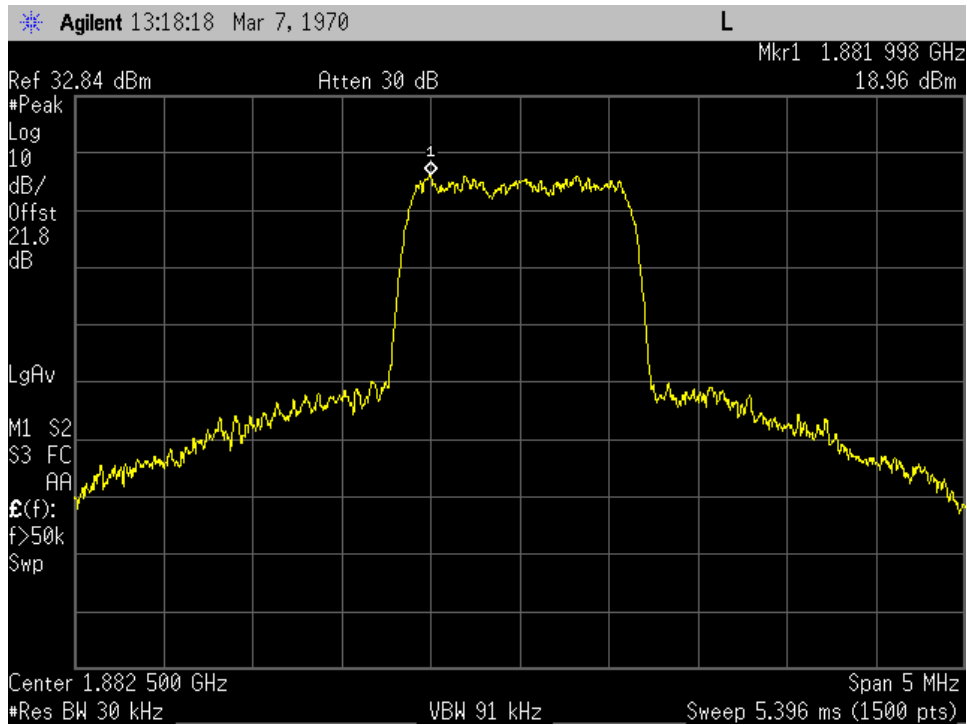

Annex H

Occupied Bandwidth

Dedicated Ports

OCC BW_CDMA_UL Input_1732.5 MHz

OCC BW_CDMA_UL Input_1882.5 MHz

OCC BW_CDMA_UL Input_707 MHz

OCC BW_CDMA_UL Input_781.5 MHz

OCC BW_CDMA_UL Input_836.5 MHz

OCC BW_CDMA_UL Output_1732.5 MHz

OCC BW_CDMA_UL Output_1882.5 MHz

OCC BW_CDMA_UL Output_707 MHz

OCC BW_CDMA_UL Output_781.5 MHz

OCC BW_CDMA_UL Output_836.5 MHz

OCC BW_GSM_UL Input_1732.5 MHz

OCC BW_GSM_UL Input_1882.5 MHz