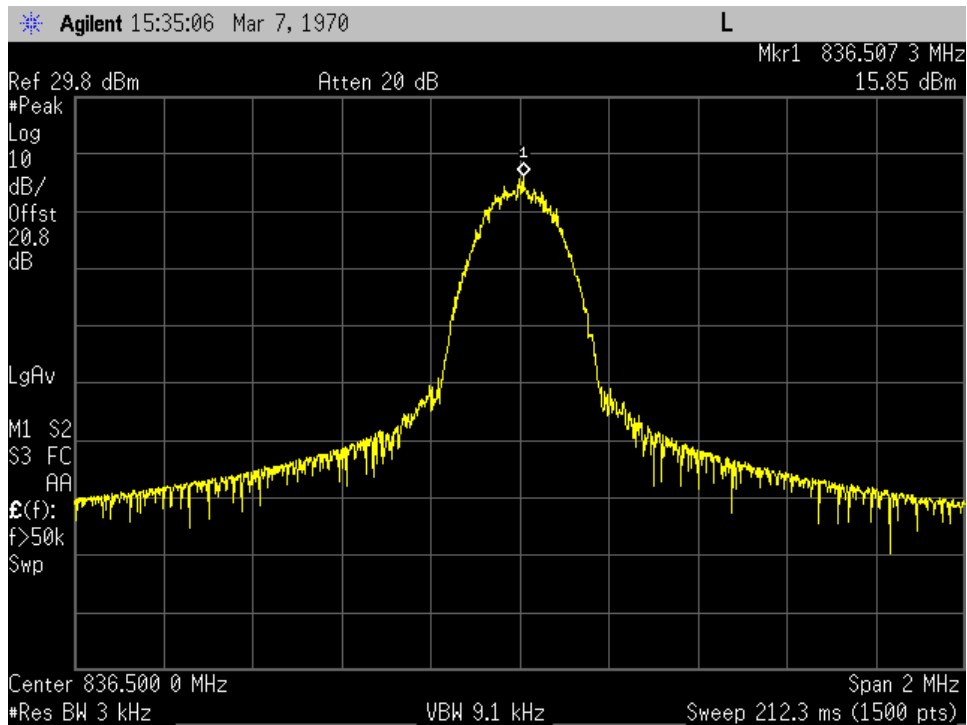

OCC BW_GSM_UL Input_781.5 MHz

OCC BW_GSM_UL Input_836.5 MHz

OCC BW_GSM_UL Output_707 MHz

OCC BW_GSM_UL Output_781.5 MHz

OCC BW_GSM_UL Output_836.5 MHz

OCC BW_WCDMA_UL Input_707 MHz

OCC BW_WCDMA_UL Input_781.5 MHz

OCC BW_WCDMA_UL Input_836.5 MHz

OCC BW_WCDMA_UL Output_707 MHz

OCC BW_WCDMA_UL Output_781.5 MHz

OCC BW_WCDMA_UL Output_836.5 MHz

OCC BW_CDMA_UL Input_707 MHz

OCC BW_CDMA_UL Input_781.5 MHz

OCC BW_CDMA_UL Input_836.5 MHz