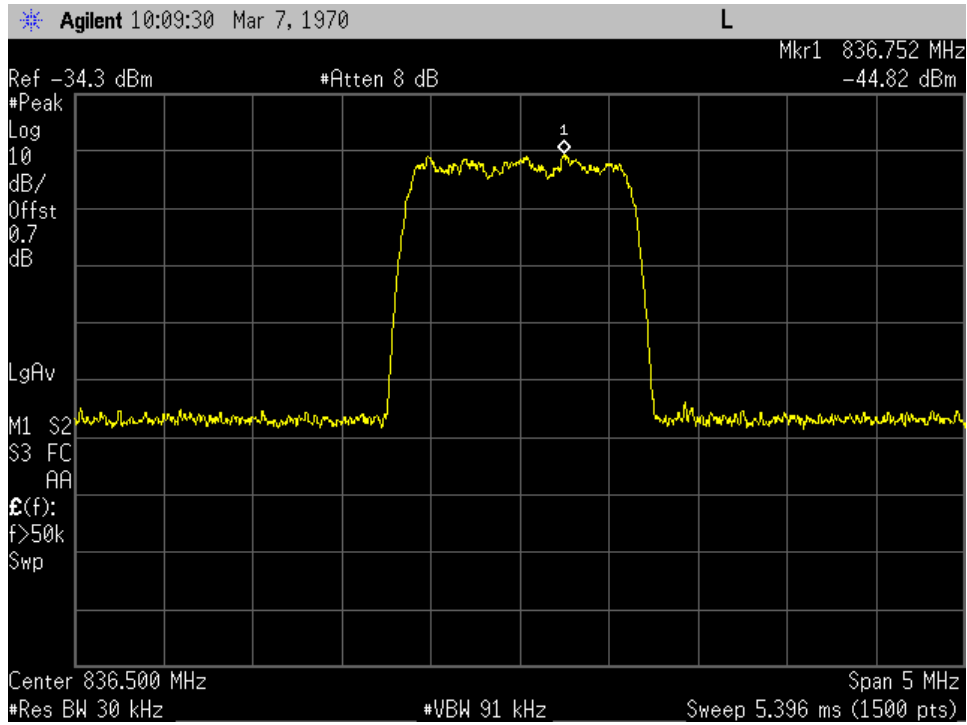

OCC BW_WCDMA_UL Input_836.5 MHz

OCC BW_WCDMA_UL Output_707 MHz

OCC BW_WCDMA_UL Output_781.5 MHz

OCC BW_WCDMA_UL Output_836.5 MHz

OCC BW_CDMA_UL Input_707 MHz

OCC BW_CDMA_UL Input_781.5 MHz

OCC BW_CDMA_UL Input_836.5 MHz