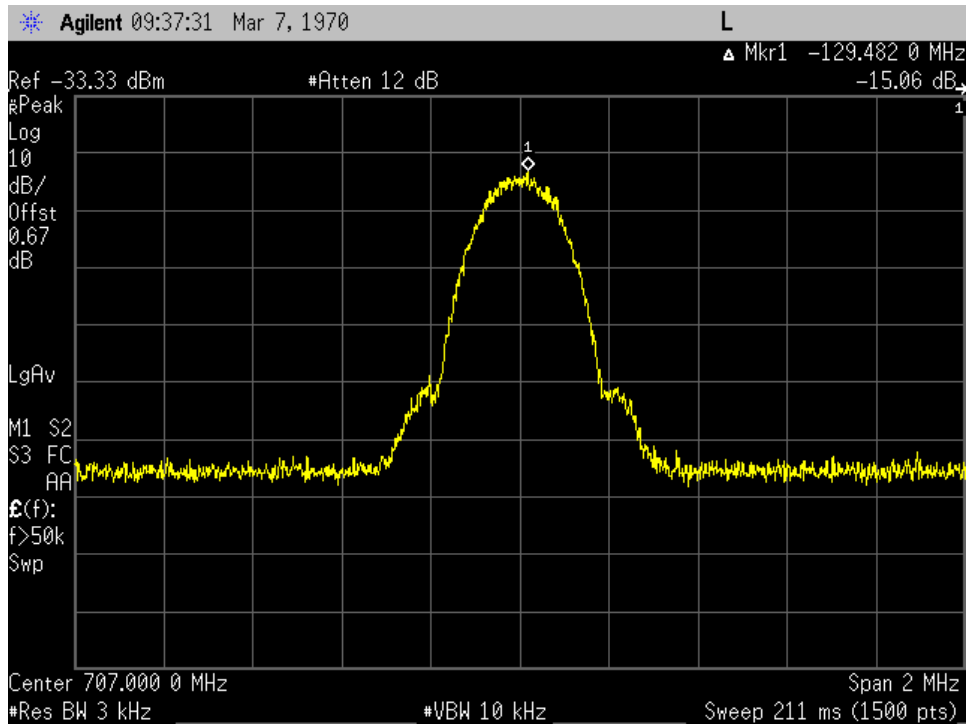

Annex H

Occupied Bandwidth

Dedicated Ports

OCC BW_CDMA_UL Input_1732.5 MHz

OCC BW_CDMA_UL Input_1882.5 MHz

OCC BW_CDMA_UL Input_707 MHz

OCC BW_CDMA_UL Input_781.5 MHz

OCC BW_CDMA_UL Input_836.5 MHz

OCC BW_CDMA_UL Output_1732.5 MHz

OCC BW_CDMA_UL Output_1882.5 MHz

OCC BW_CDMA_UL Output_707 MHz

OCC BW_CDMA_UL Output_781.5 MHz

OCC BW_CDMA_UL Output_836.5 MHz

OCC BW_GSM_UL Input_1732.5 MHz

OCC BW_GSM_UL Input_1882.5 MHz

OCC BW_GSM_UL Input_707 MHz

OCC BW_GSM_UL Input_781.5 MHz

OCC BW_GSM_UL Input_836.5 MHz

OCC BW_GSM_UL Output_1732.5 MHz

OCC BW_GSM_UL Output_1882.5 MHz

OCC BW_GSM_UL Output_707 MHz

OCC BW_GSM_UL Output_781.5 MHz