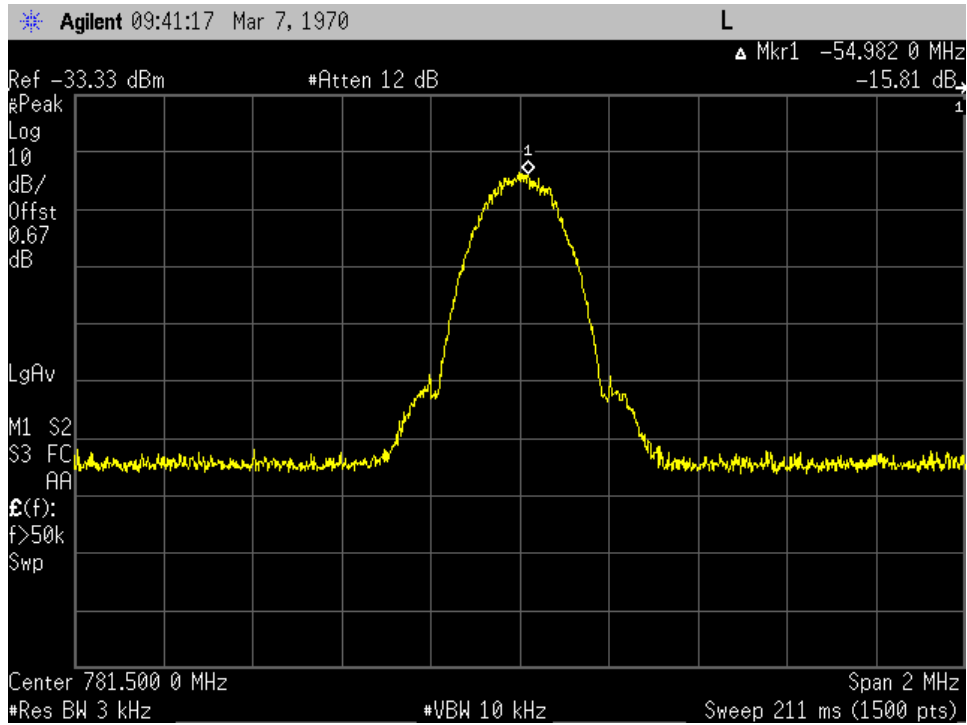

Annex H

Occupied Bandwidth

Dedicated Ports

OCC BW_CDMA_UL Input_1732.5 MHz

OCC BW_CDMA_UL Input_1882.5 MHz

OCC BW_CDMA_UL Input_707 MHz

OCC BW_CDMA_UL Input_781.5 MHz

OCC BW_CDMA_UL Input_836.5 MHz

OCC BW_CDMA_UL Output_1732.5 MHz

OCC BW_CDMA_UL Output_1882.5 MHz

OCC BW_CDMA_UL Output_707 MHz

OCC BW_CDMA_UL Output_781.5 MHz

OCC BW_CDMA_UL Output_836.5 MHz

OCC BW_GSM_UL Input_1732.5 MHz

OCC BW_GSM_UL Input_1882.5 MHz

OCC BW_GSM_UL Input_707 MHz

OCC BW_GSM_UL Input_781.5 MHz

OCC BW_GSM_UL Input_836.5 MHz

OCC BW_GSM_UL Output_1732.5 MHz

OCC BW_GSM_UL Output_1882.5 MHz

OCC BW_GSM_UL Output_707 MHz

OCC BW_GSM_UL Output_781.5 MHz