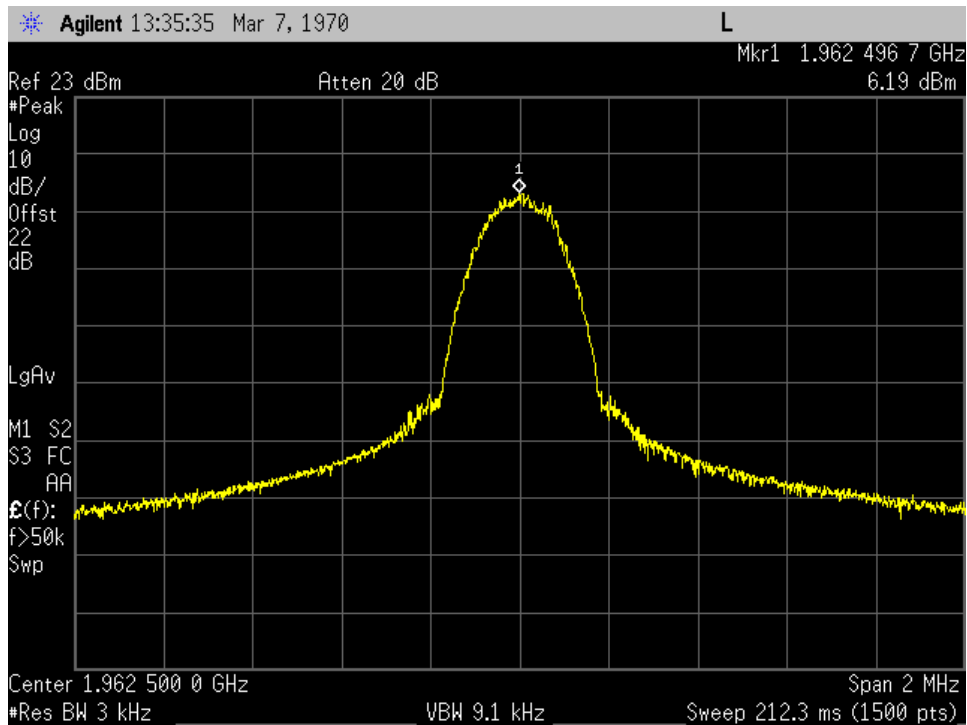

OCC BW_GSM_DL Input_1962.5 MHz

OCC BW_GSM_DL Input_2132.5 MHz

OCC BW_GSM_DL Input_737 MHz

OCC BW_GSM_DL Input_751.5 MHz

OCC BW_GSM_DL Input_881.5 MHz

OCC BW_GSM_DL Output_1962.5 MHz

OCC BW_GSM_DL Output_2132.5 MHz

OCC BW_GSM_DL Output_737 MHz

OCC BW_GSM_DL Output_751.5 MHz

OCC BW_GSM_DL Output_881.5 MHz

OCC BW_WCDMA_DL Input_1962.5 MHz

OCC BW_WCDMA_DL Input_2132.5 MHz

OCC BW_WCDMA_DL Input_737 MHz

OCC BW_WCDMA_DL Input_751.5 MHz