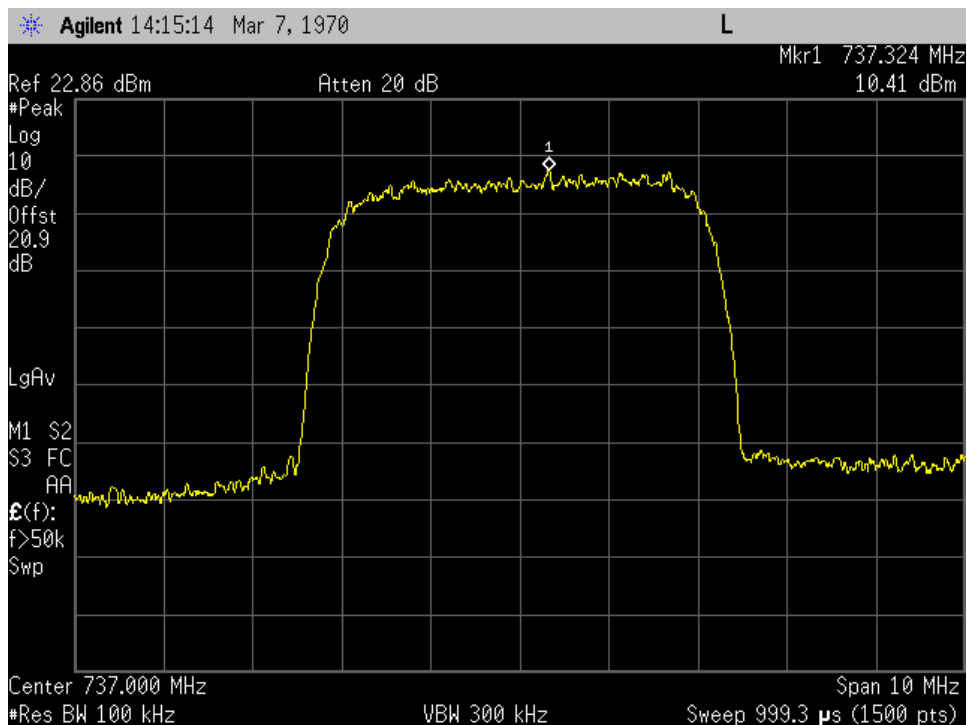

OCC BW_WCDMA_DL Input_881.5 MHz

OCC BW_WCDMA_DL Output_1962.5 MHz

OCC BW_WCDMA_DL Output_2132.5 MHz

OCC BW_WCDMA_DL Output_737 MHz

OCC BW_WCDMA_DL Output_751.5 MHz

OCC BW_WCDMA_DL Output_881.5 MHz

Common Ports