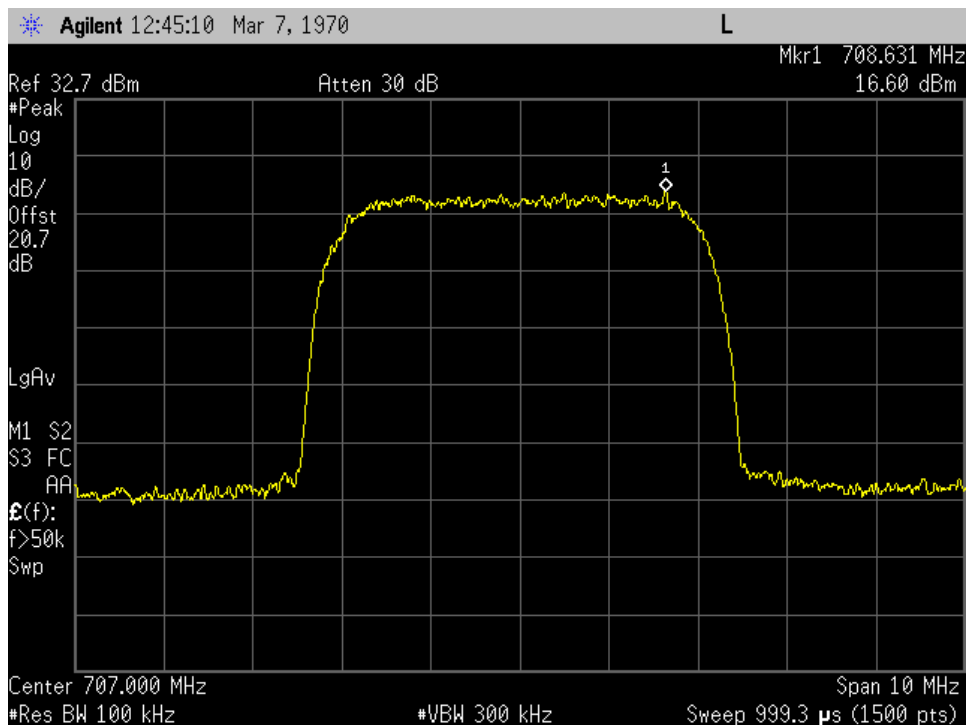

OCC BW_GSM_UL Output_836.5 MHz

OCC BW_WCDMA_UL Input_1732.5 MHz

OCC BW_WCDMA_UL Input_1882.5 MHz

OCC BW_WCDMA_UL Input_707 MHz

OCC BW_WCDMA_UL Input_781.5 MHz

OCC BW_WCDMA_UL Input_836.5 MHz

OCC BW_WCDMA_UL Output_1732.5 MHz

OCC BW_WCDMA_UL Output_1882.5 MHz

OCC BW_WCDMA_UL Output_707 MHz

OCC BW_WCDMA_UL Output_781.5 MHz

OCC BW_WCDMA_UL Output_836.5 MHz

OCC BW_CDMA_DL Input_1962.5 MHz

OCC BW_CDMA_DL Input_2132.5 MHz

OCC BW_CDMA_DL Input_737 MHz