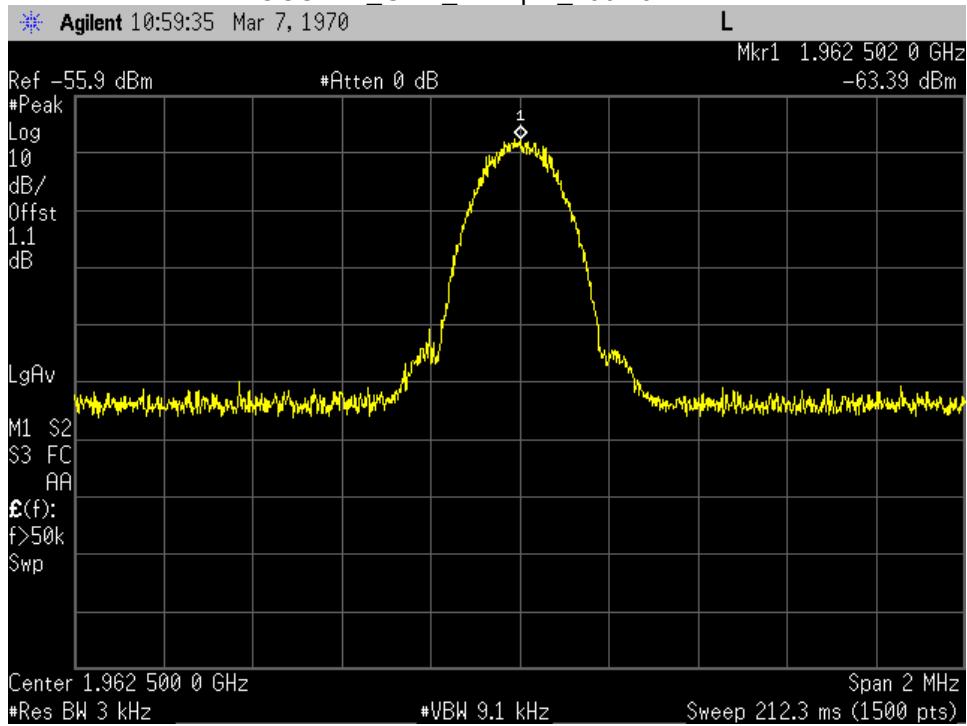

OCC BW_CDMA_DL Input_751.5 MHz

OCC BW_CDMA_DL Input_881.5 MHz

OCC BW_CDMA_DL Output_1962.5 MHz

OCC BW_CDMA_DL Output_2132.5 MHz

OCC BW_CDMA_DL Output_737 MHz

OCC BW_CDMA_DL Output_751.5 MHz

OCC BW_CDMA_DL Output_881.5 MHz

OCC BW_GSM_DL Input_1962.5 MHz

OCC BW_GSM_DL Input_2132.5 MHz

OCC BW_GSM_DL Input_737 MHz

OCC BW_GSM_DL Input_751.5 MHz

OCC BW_GSM_DL Input_881.5 MHz

OCC BW_GSM_DL Output_1962.5 MHz

OCC BW_GSM_DL Output_2132.5 MHz