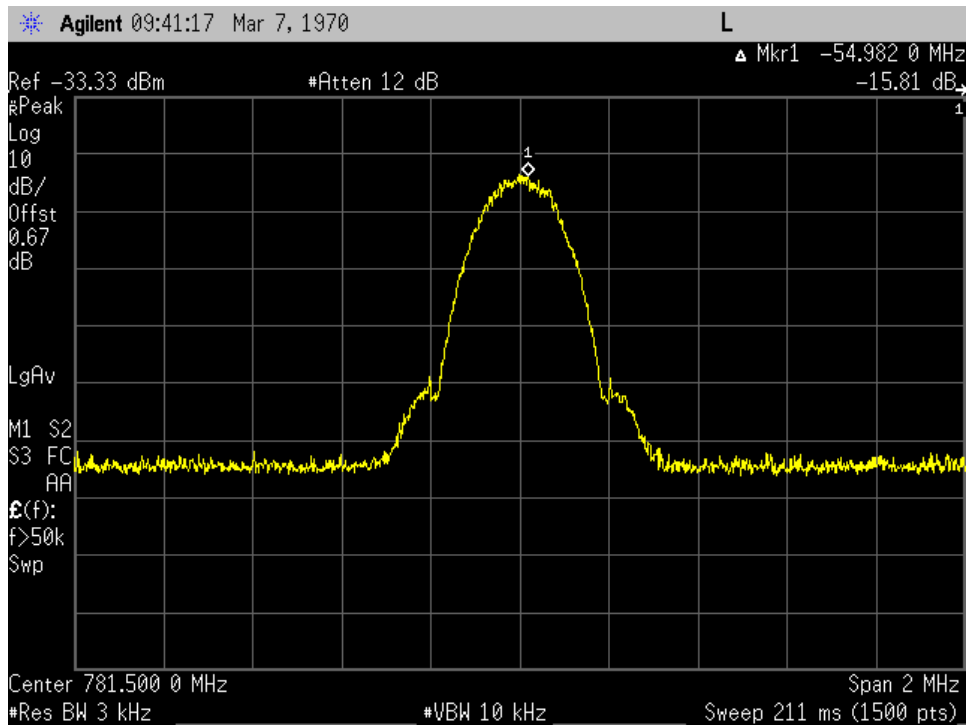

OCC BW_CDMA_UL Output_707 MHz

OCC BW_CDMA_UL Output_781.5 MHz

OCC BW_CDMA_UL Output_836.5 MHz

OCC BW_GSM_UL Input_707 MHz

OCC BW_GSM_UL Input_781.5 MHz

OCC BW_GSM_UL Input_836.5 MHz

OCC BW_GSM_UL Output_707 MHz