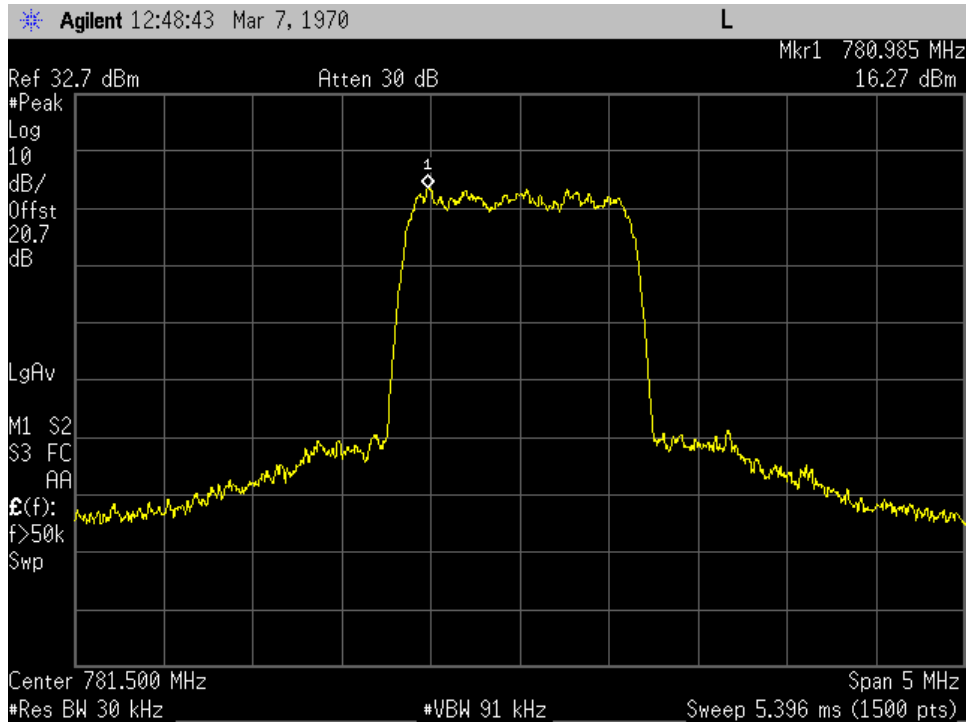

Annex H

Occupied Bandwidth

Dedicated Ports

OCC BW_CDMA_UL Input_1732.5 MHz

OCC BW_CDMA_UL Input_1882.5 MHz

OCC BW_CDMA_UL Input_707 MHz

OCC BW_CDMA_UL Input_781.5 MHz

OCC BW_CDMA_UL Input_836.5 MHz

OCC BW_CDMA_UL Output_1732.5 MHz

OCC BW_CDMA_UL Output_1882.5 MHz

OCC BW_CDMA_UL Output_707 MHz

OCC BW_CDMA_UL Output_781.5 MHz

OCC BW_CDMA_UL Output_836.5 MHz

OCC BW_GSM_UL Input_1732.5 MHz

OCC BW_GSM_UL Input_1882.5 MHz

OCC BW_GSM_UL Input_707 MHz

OCC BW_GSM_UL Input_781.5 MHz

OCC BW_GSM_UL Input_836.5 MHz

OCC BW_GSM_UL Output_1732.5 MHz

OCC BW_GSM_UL Output_1882.5 MHz

OCC BW_GSM_UL Output_707 MHz

OCC BW_GSM_UL Output_781.5 MHz