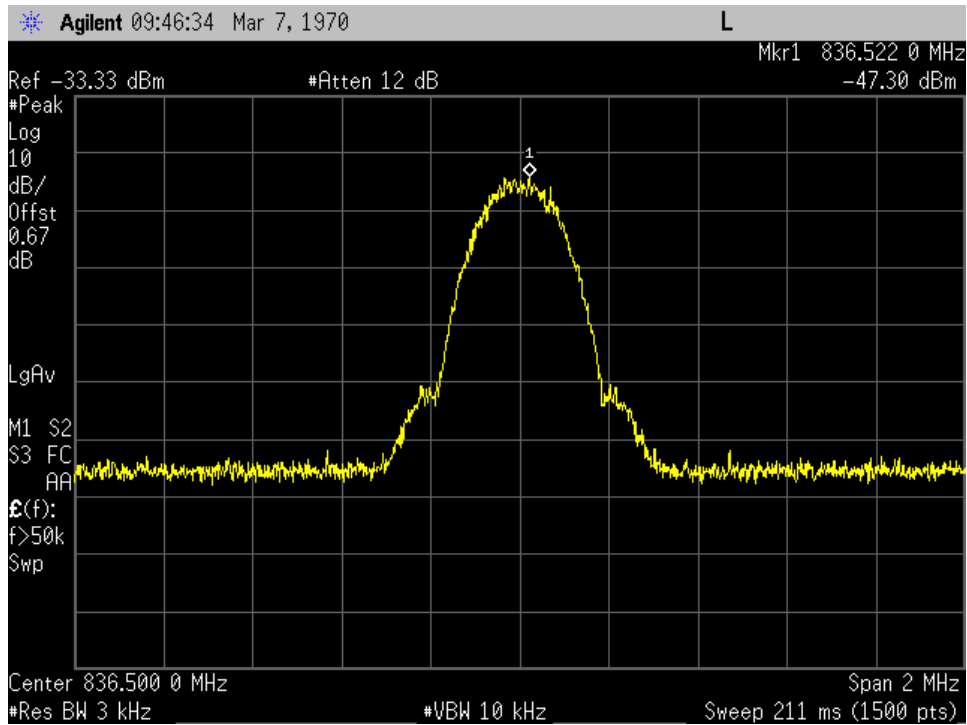

OCC BW_CDMA_UL Input_707 MHz

OCC BW_CDMA_UL Input_781.5 MHz

OCC BW_CDMA_UL Input_836.5 MHz

OCC BW_CDMA_UL Output_707 MHz

OCC BW_CDMA_UL Output_781.5 MHz

OCC BW_CDMA_UL Output_836.5 MHz

OCC BW_GSM_UL Input_707 MHz

OCC BW_GSM_UL Input_781.5 MHz

OCC BW_GSM_UL Input_836.5 MHz

OCC BW_GSM_UL Output_707 MHz

OCC BW_GSM_UL Output_781.5 MHz

OCC BW_GSM_UL Output_836.5 MHz

OCC BW_WCDMA_UL Input_707 MHz

OCC BW_WCDMA_UL Input_781.5 MHz