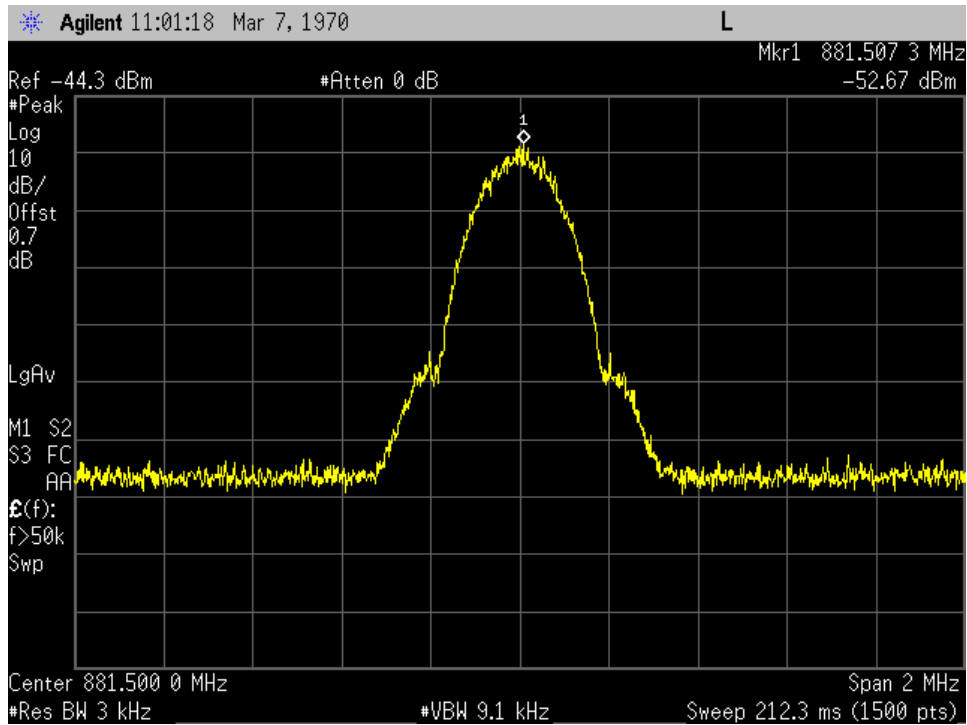

OCC BW_GSM_DL Input_1962.5 MHz

OCC BW_GSM_DL Input_2132.5 MHz

OCC BW_GSM_DL Input_737 MHz

OCC BW_GSM_DL Input_751.5 MHz

OCC BW_GSM_DL Input_881.5 MHz

OCC BW_GSM_DL Output_1962.5 MHz

OCC BW_GSM_DL Output_2132.5 MHz

OCC BW_GSM_DL Output_737 MHz

OCC BW_GSM_DL Output_751.5 MHz

OCC BW_GSM_DL Output_881.5 MHz

OCC BW_WCDMA_DL Input_1962.5 MHz

OCC BW_WCDMA_DL Input_2132.5 MHz

OCC BW_WCDMA_DL Input_737 MHz

OCC BW_WCDMA_DL Input_751.5 MHz