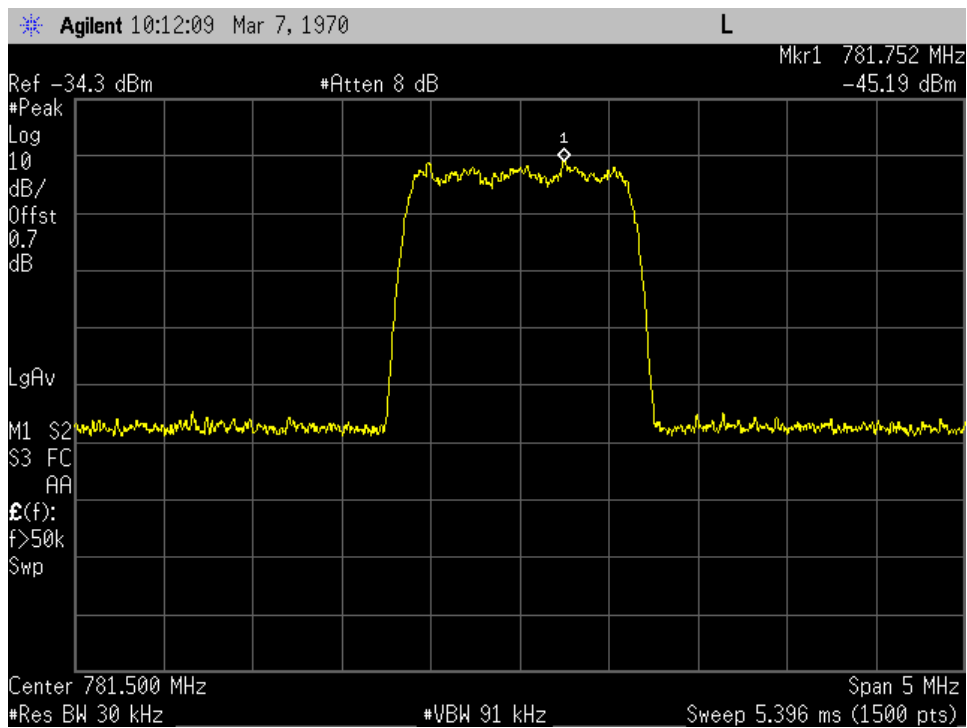

OCC BW_WCDMA_UL Input_836.5 MHz

OCC BW_WCDMA_UL Output_707 MHz

OCC BW_WCDMA_UL Output_781.5 MHz

OCC BW_WCDMA_UL Output_836.5 MHz

OCC BW_CDMA_UL Input_707 MHz

OCC BW_CDMA_UL Input_781.5 MHz

OCC BW_CDMA_UL Input_836.5 MHz