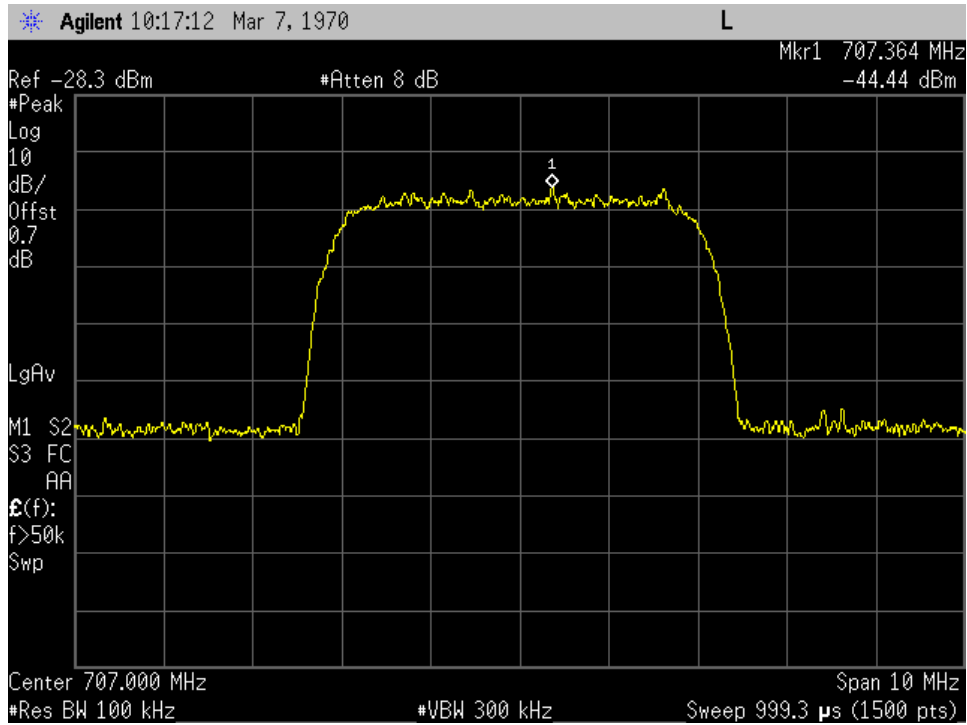

OCC BW_GSM_UL Output_781.5 MHz

OCC BW_GSM_UL Output_836.5 MHz

OCC BW_WCDMA_UL Input_707 MHz

OCC BW_WCDMA_UL Input_781.5 MHz

OCC BW_WCDMA_UL Input_836.5 MHz

OCC BW_WCDMA_UL Output_707 MHz

OCC BW_WCDMA_UL Output_781.5 MHz

OCC BW_WCDMA_UL Output_836.5 MHz