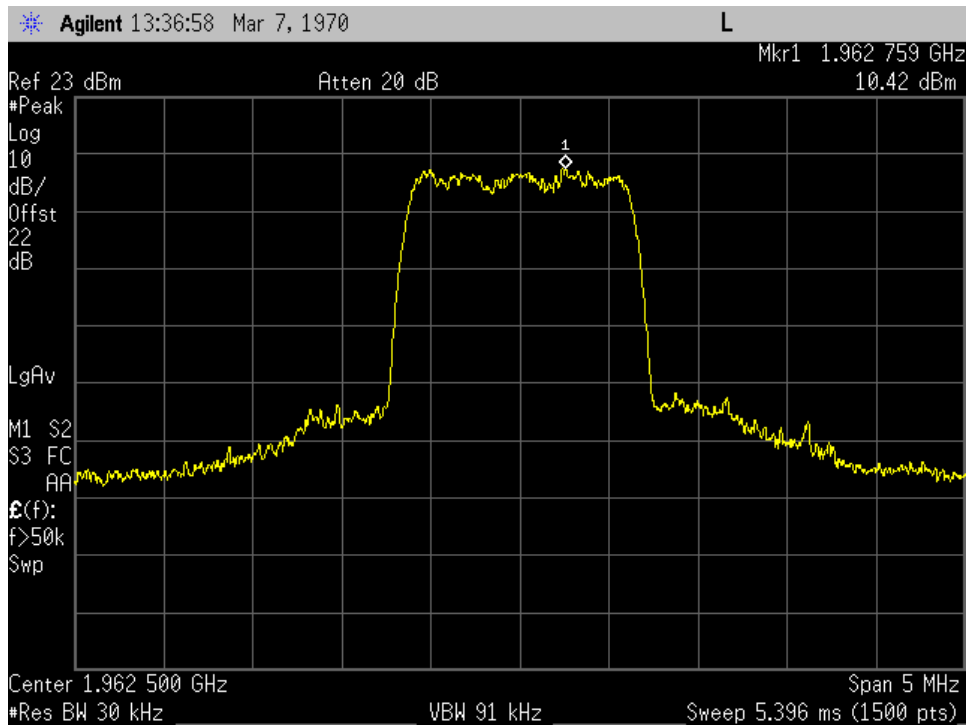

OCC BW_CDMA_DL Input_751.5 MHz

OCC BW_CDMA_DL Input_881.5 MHz

OCC BW_CDMA_DL Output_1962.5 MHz

OCC BW_CDMA_DL Output_2132.5 MHz

OCC BW_CDMA_DL Output_737 MHz

OCC BW_CDMA_DL Output_751.5 MHz

OCC BW_CDMA_DL Output_881.5 MHz

OCC BW_GSM_DL Input_1962.5 MHz

OCC BW_GSM_DL Input_2132.5 MHz

OCC BW_GSM_DL Input_737 MHz

OCC BW_GSM_DL Input_751.5 MHz

OCC BW_GSM_DL Input_881.5 MHz

OCC BW_GSM_DL Output_1962.5 MHz

OCC BW_GSM_DL Output_2132.5 MHz