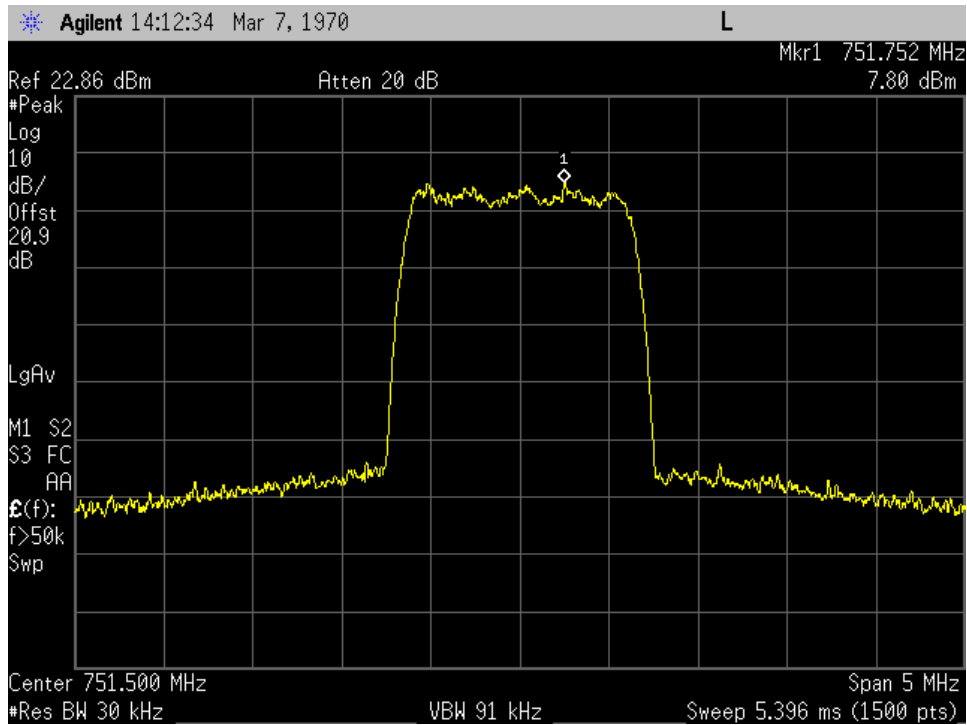

OCC BW_CDMA_DL Input_751.5 MHz

OCC BW_CDMA_DL Input_881.5 MHz

OCC BW_CDMA_DL Output_1962.5 MHz

OCC BW_CDMA_DL Output_2132.5 MHz

OCC BW_CDMA_DL Output_737 MHz

OCC BW_CDMA_DL Output_751.5 MHz

OCC BW_CDMA_DL Output_881.5 MHz

OCC BW_GSM_DL Input_1962.5 MHz

OCC BW_GSM_DL Input_2132.5 MHz

OCC BW_GSM_DL Input_737 MHz

OCC BW_GSM_DL Input_751.5 MHz

OCC BW_GSM_DL Input_881.5 MHz

OCC BW_GSM_DL Output_1962.5 MHz

OCC BW_GSM_DL Output_2132.5 MHz