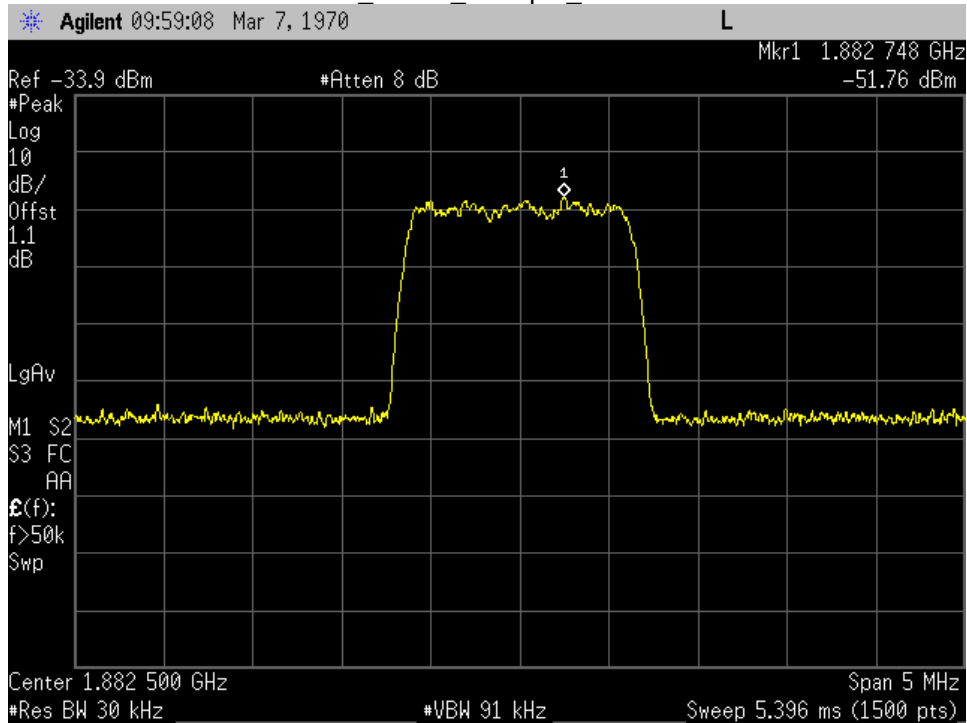

Annex H

Occupied Bandwidth

Dedicated Ports

OCC BW_CDMA_UL Input_1732.5 MHz

OCC BW_CDMA_UL Input_1882.5 MHz

OCC BW_CDMA_UL Input_707 MHz

OCC BW_CDMA_UL Input_781.5 MHz

OCC BW_CDMA_UL Input_836.5 MHz