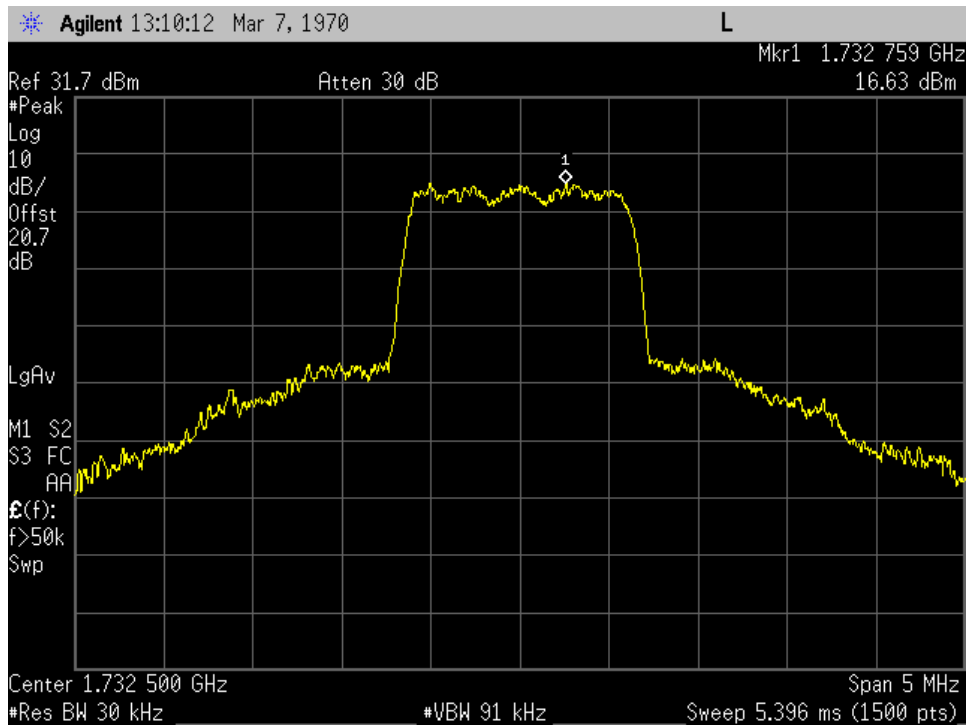

Annex H

Occupied Bandwidth

Dedicated Ports

OCC BW_CDMA_UL Input_1732.5 MHz

OCC BW_CDMA_UL Input_1882.5 MHz

OCC BW_CDMA_UL Input_707 MHz

OCC BW_CDMA_UL Input_781.5 MHz

OCC BW_CDMA_UL Input_836.5 MHz

OCC BW_CDMA_UL Output_1732.5 MHz

OCC BW_CDMA_UL Output_1882.5 MHz

OCC BW_CDMA_UL Output_707 MHz

OCC BW_CDMA_UL Output_781.5 MHz

OCC BW_CDMA_UL Output_836.5 MHz

OCC BW_GSM_UL Input_1732.5 MHz

OCC BW_GSM_UL Input_1882.5 MHz