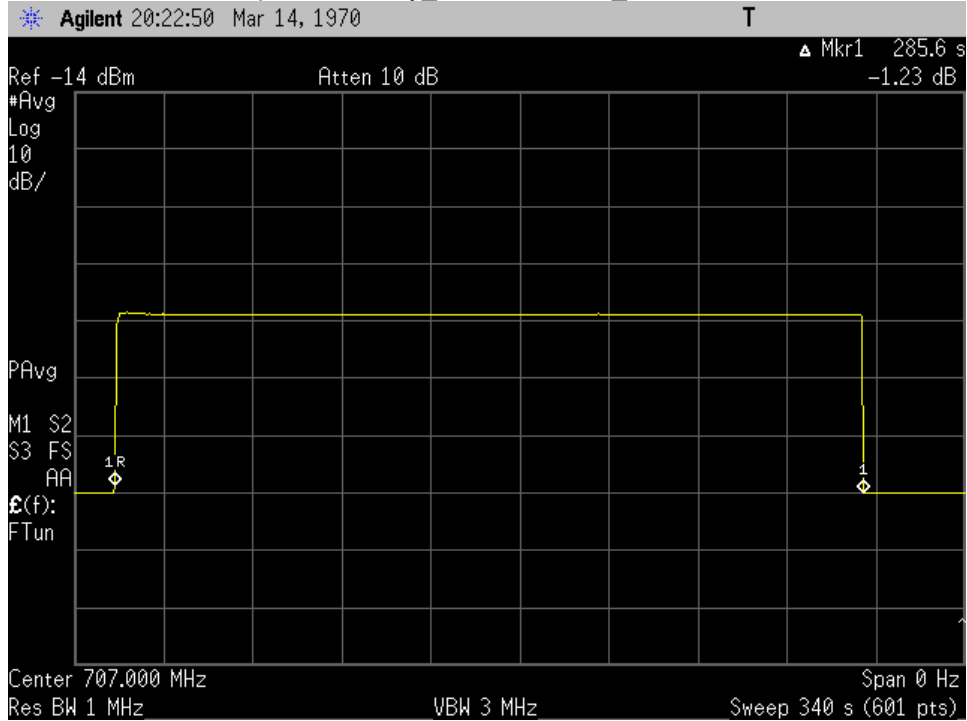

Annex F

Uplink Inactivity

Dedicated Ports

Uplink inactivity_ 1710- 1755 MHz_Dedicated

Uplink inactivity_ 1850- 1915 MHz_Dedicated

Uplink inactivity_ 698- 716 MHz_Dedicated

Uplink inactivity_ 776- 787 MHz_Dedicated

Uplink inactivity_ 824- 849 MHz_Dedicated

Common Port

Uplink inactivity_ 698- 716 MHz_Common

Uplink inactivity_ 776- 787 MHz_Common

Uplink inactivity_ 824- 849 MHz_Common