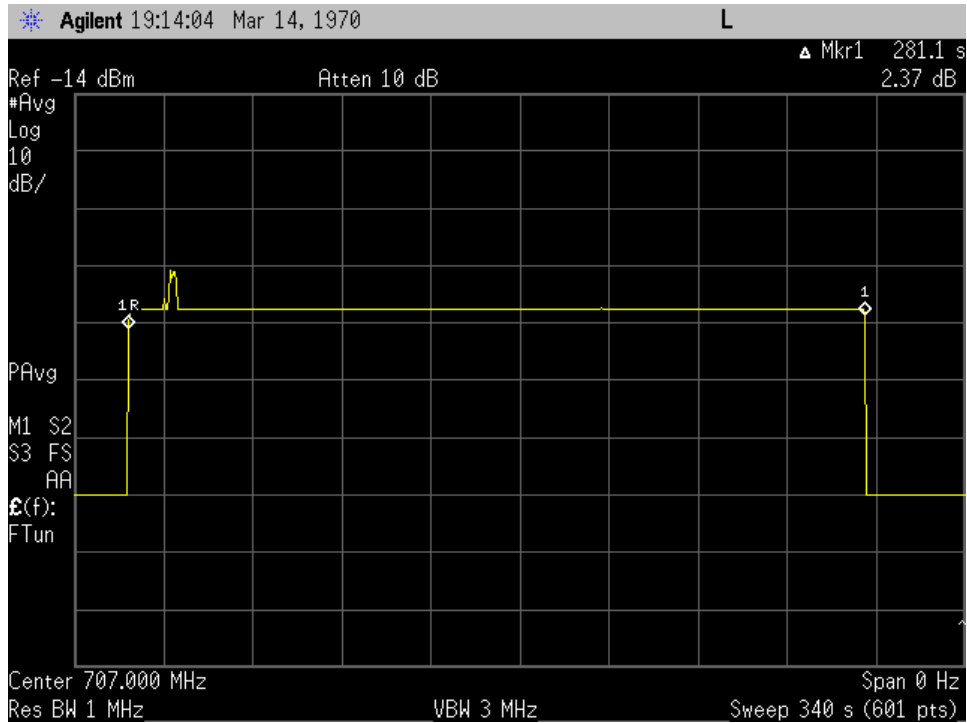

Annex F

Uplink Inactivity

Dedicated Ports

Uplink inactivity_ 1710- 1755 MHz_Dedicated

Uplink inactivity_ 1850- 1915 MHz_Dedicated

Uplink inactivity_ 698- 716 MHz_Dedicated

Uplink inactivity_ 776- 787 MHz_Dedicated