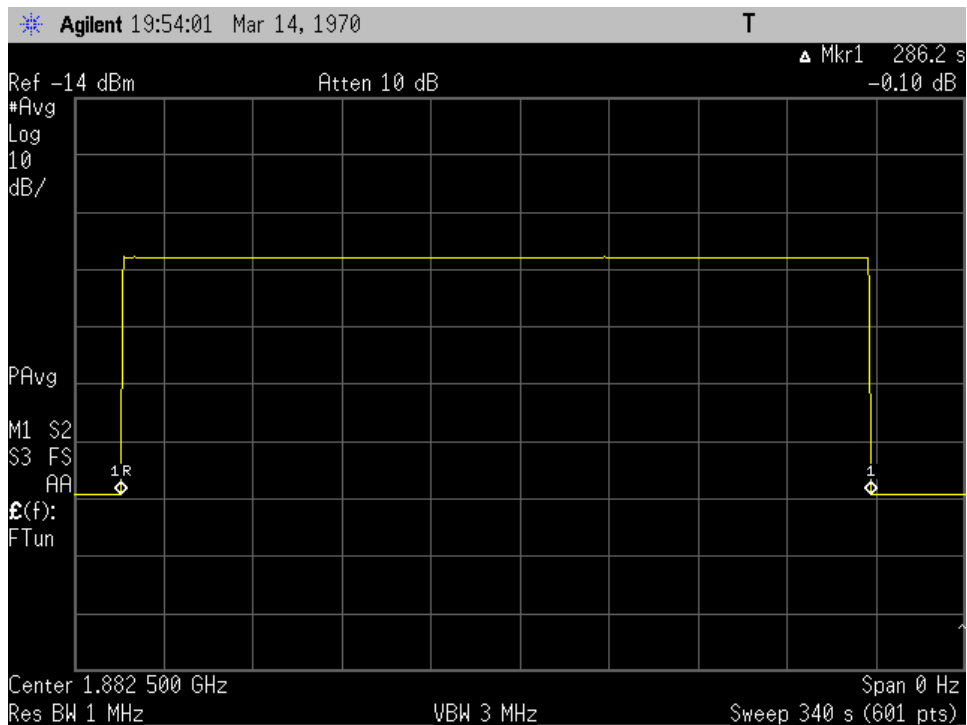

Annex F

Uplink Inactivity

Dedicated Ports

Uplink inactivity_ 1710- 1755 MHz_Dedicated

Uplink inactivity_ 1850- 1915 MHz_Dedicated

Uplink inactivity_ 698- 716 MHz_Dedicated

Uplink inactivity_ 776- 787 MHz_Dedicated