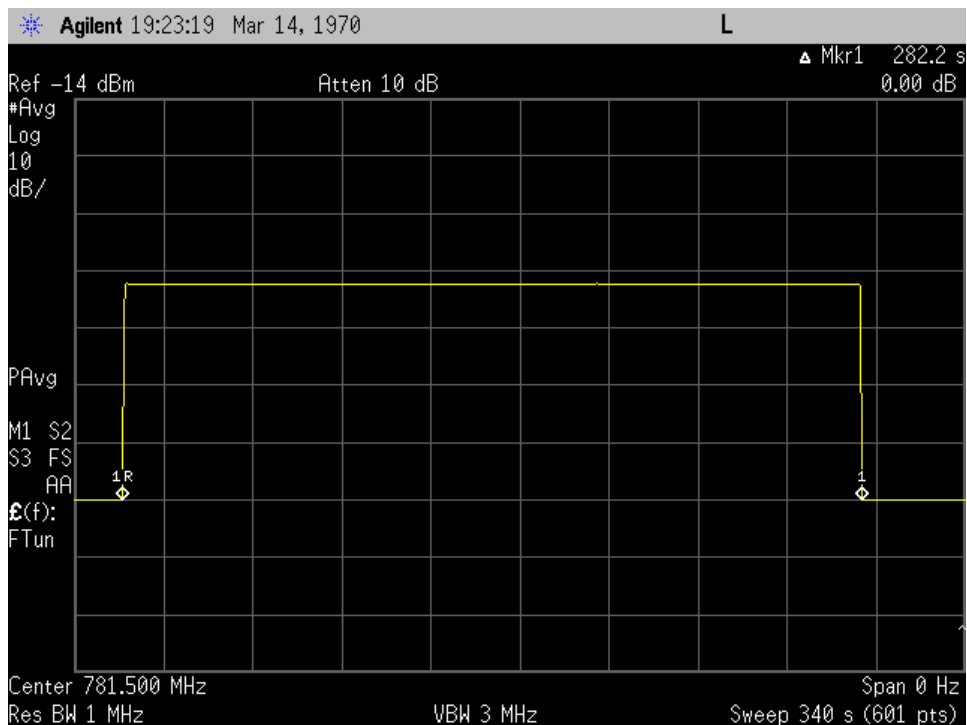

Annex F

Uplink Inactivity

Dedicated Ports

Uplink inactivity_ 1710- 1755 MHz_Dedicated

Uplink inactivity_ 1850- 1915 MHz_Dedicated

Uplink inactivity_ 698- 716 MHz_Dedicated

Uplink inactivity_ 776- 787 MHz_Dedicated

Uplink inactivity_ 824- 849 MHz_Dedicated

Common Port

Uplink inactivity_ 698- 716 MHz_Common

Uplink inactivity_ 776- 787 MHz_Common

Uplink inactivity_ 824- 849 MHz_Common