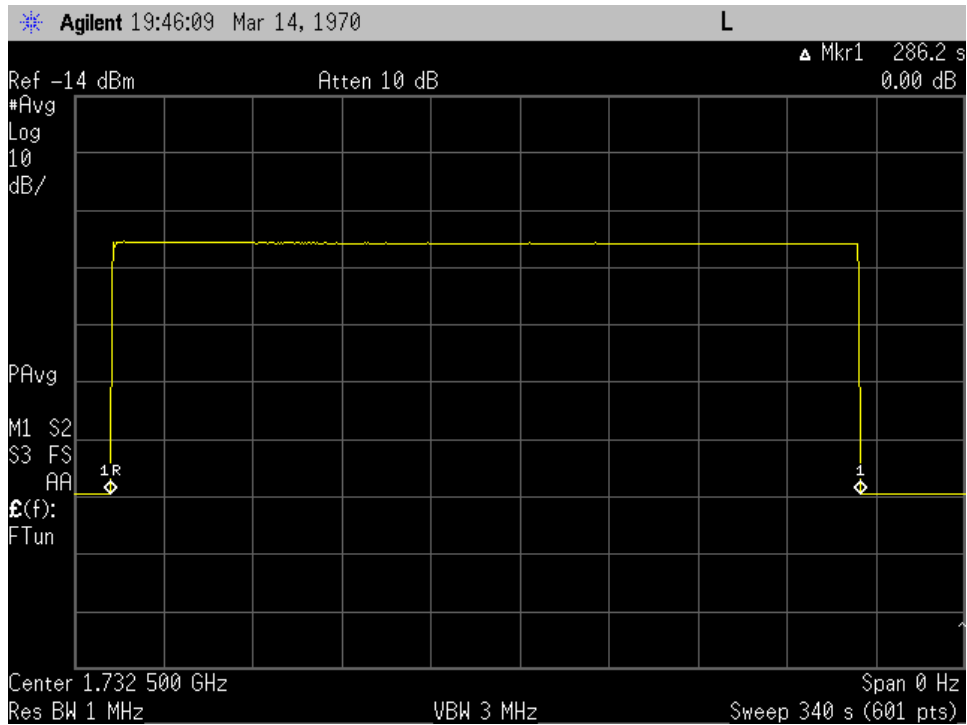

Annex F

Uplink Inactivity

Dedicated Ports

Uplink inactivity_ 1710- 1755 MHz_Dedicated

Uplink inactivity_ 1850- 1915 MHz_Dedicated

Uplink inactivity_ 698- 716 MHz_Dedicated

Uplink inactivity_ 776- 787 MHz_Dedicated