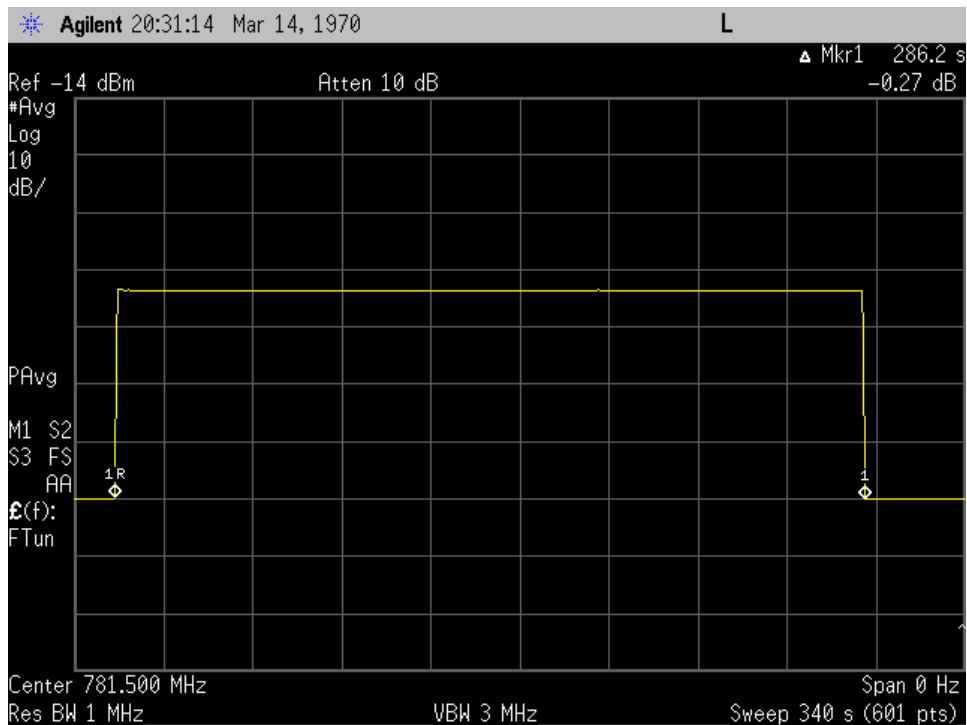

Annex F

Uplink Inactivity

Dedicated Ports

Uplink inactivity_ 1710- 1755 MHz_Dedicated

Uplink inactivity_ 1850- 1915 MHz_Dedicated

Uplink inactivity_ 698- 716 MHz_Dedicated

Uplink inactivity_ 776- 787 MHz_Dedicated

Uplink inactivity_ 824- 849 MHz_Dedicated

Common Port

Uplink inactivity_ 698- 716 MHz_Common

Uplink inactivity_ 776- 787 MHz_Common

Uplink inactivity_ 824- 849 MHz_Common