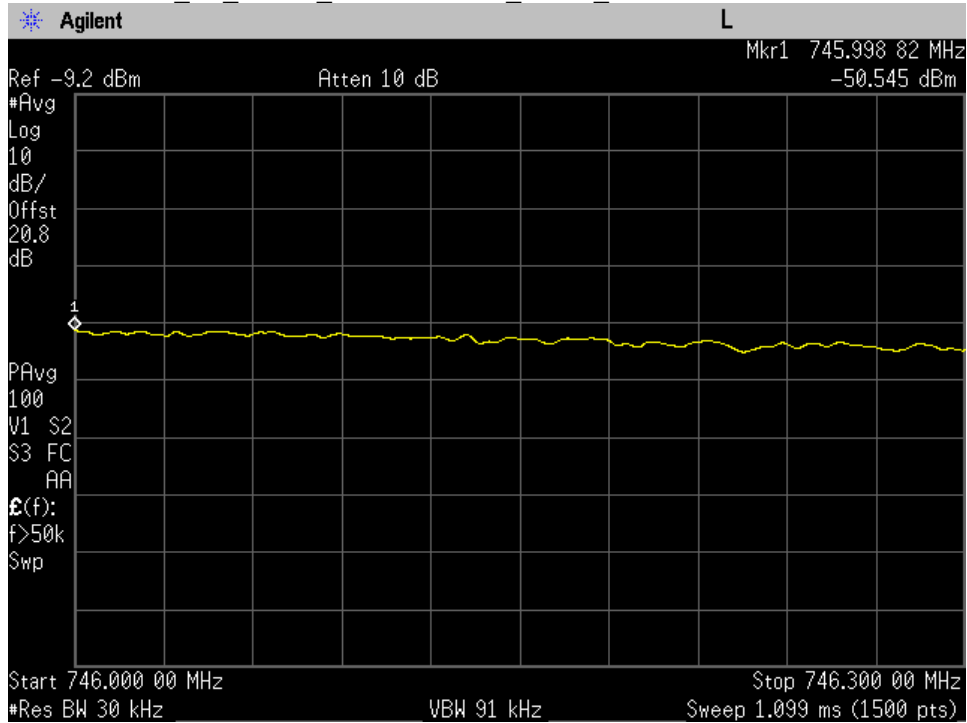

Common Port

OOBE_DL_CDMA_728 - 746 MHz_Lower_Common Donor Port 1